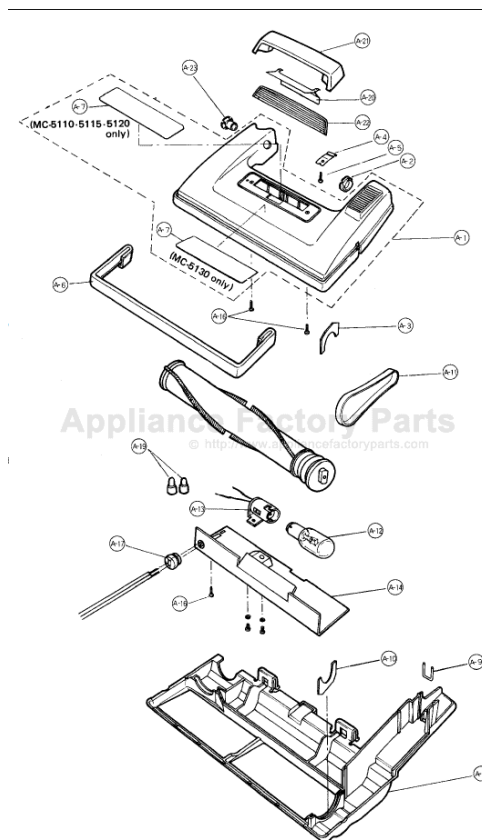

This Owner's Manual is provided and hosted by [Appliance Factory Parts](#).

PANASONIC 5130 Owner's Manual

[Shop genuine replacement parts for PANASONIC 5130](#)

[Find Your PANASONIC Vacuum Cleaner Parts - Select From 605 Models](#)

----- Manual continues below -----

PANASONIC

Models: MC-5110, MC-5111, MC-5115, MC-5116, MC-5120, MC-5121, MC-5122, MC-5123, MC-5124, MC-5130, MC-5131

Nozzle Housing

A1	P-0101	Nozzle Housing, 5110
A1	P-0190	Nozzle Housing, 5115
A1	P-0111	Nozzle Housing, 5120
A1	P-0120	Nozzle Housing, 5130
A1	P-0121	Nozzle Housing, 5111
A1	P-0122	Nozzle Housing, 5116
A1	P-0123	Nozzle Housing, 5121
A1	P-0124	Nozzle Housing, 5131
A2	P-78	Plastic Holder
A3	P-81	Tight Packing
A4	P-58	Pedal Spring
A5	P-416	Screw, 10 pk
A6	P-1012	Furniture Guard, 5110,5120,5130
A6	N/A	Furniture Guard, 5115
A6	P-1005	Furniture Guard, 5111
A6	P-1006	Furniture Guard, 5116
A6	P-1007	Furniture Guard, 5121,5131
A7	P-0200	Top Mark, 5110
A7	P-0291	Top Mark, 5115
A7	P-0211	Top Mark, 5120
A7	N/A	Top Mark, 5130
A7	P-0221	Top Mark, 5111
A7	P-0222	Top Mark, 5116
A7	N/A	Top Mark, 5121
A7	P-0224	Top Mark, 5131
A8	P-9101	Bottom Plate Assy, new style
A9	P-4303	Belt Cover
A10	P-7500	Body Packing
A11	P-2287	Belt, 2 pack
A11	P-200	Belt, sold each (R)
A12	MP-25K	Bulb, 25 watt (R)
A13	N/A	Lamp Holder
A14	P-8520	Bulb Supporter
A16	P-416	Screw, 10 pk
A17	SS-34	Wire Bushing, sold each (R)
A19	SS-71B	Wire Nut, 100 pack (R)
A20	P-842	Reflection Plate
A21	P-8620	Supporter, reflection plate
A21	P-8621	Supporter, reflection plate, 5131
A22	P-2120	Window
A23	P-2500	Shaft, plastic

Early production 5100 series used a one piece bottom plate with molded latches. There has been an improvement on current production featuring replaceable latches. Early bottom plates that break, must be replaced with bottom plate # P-2702.