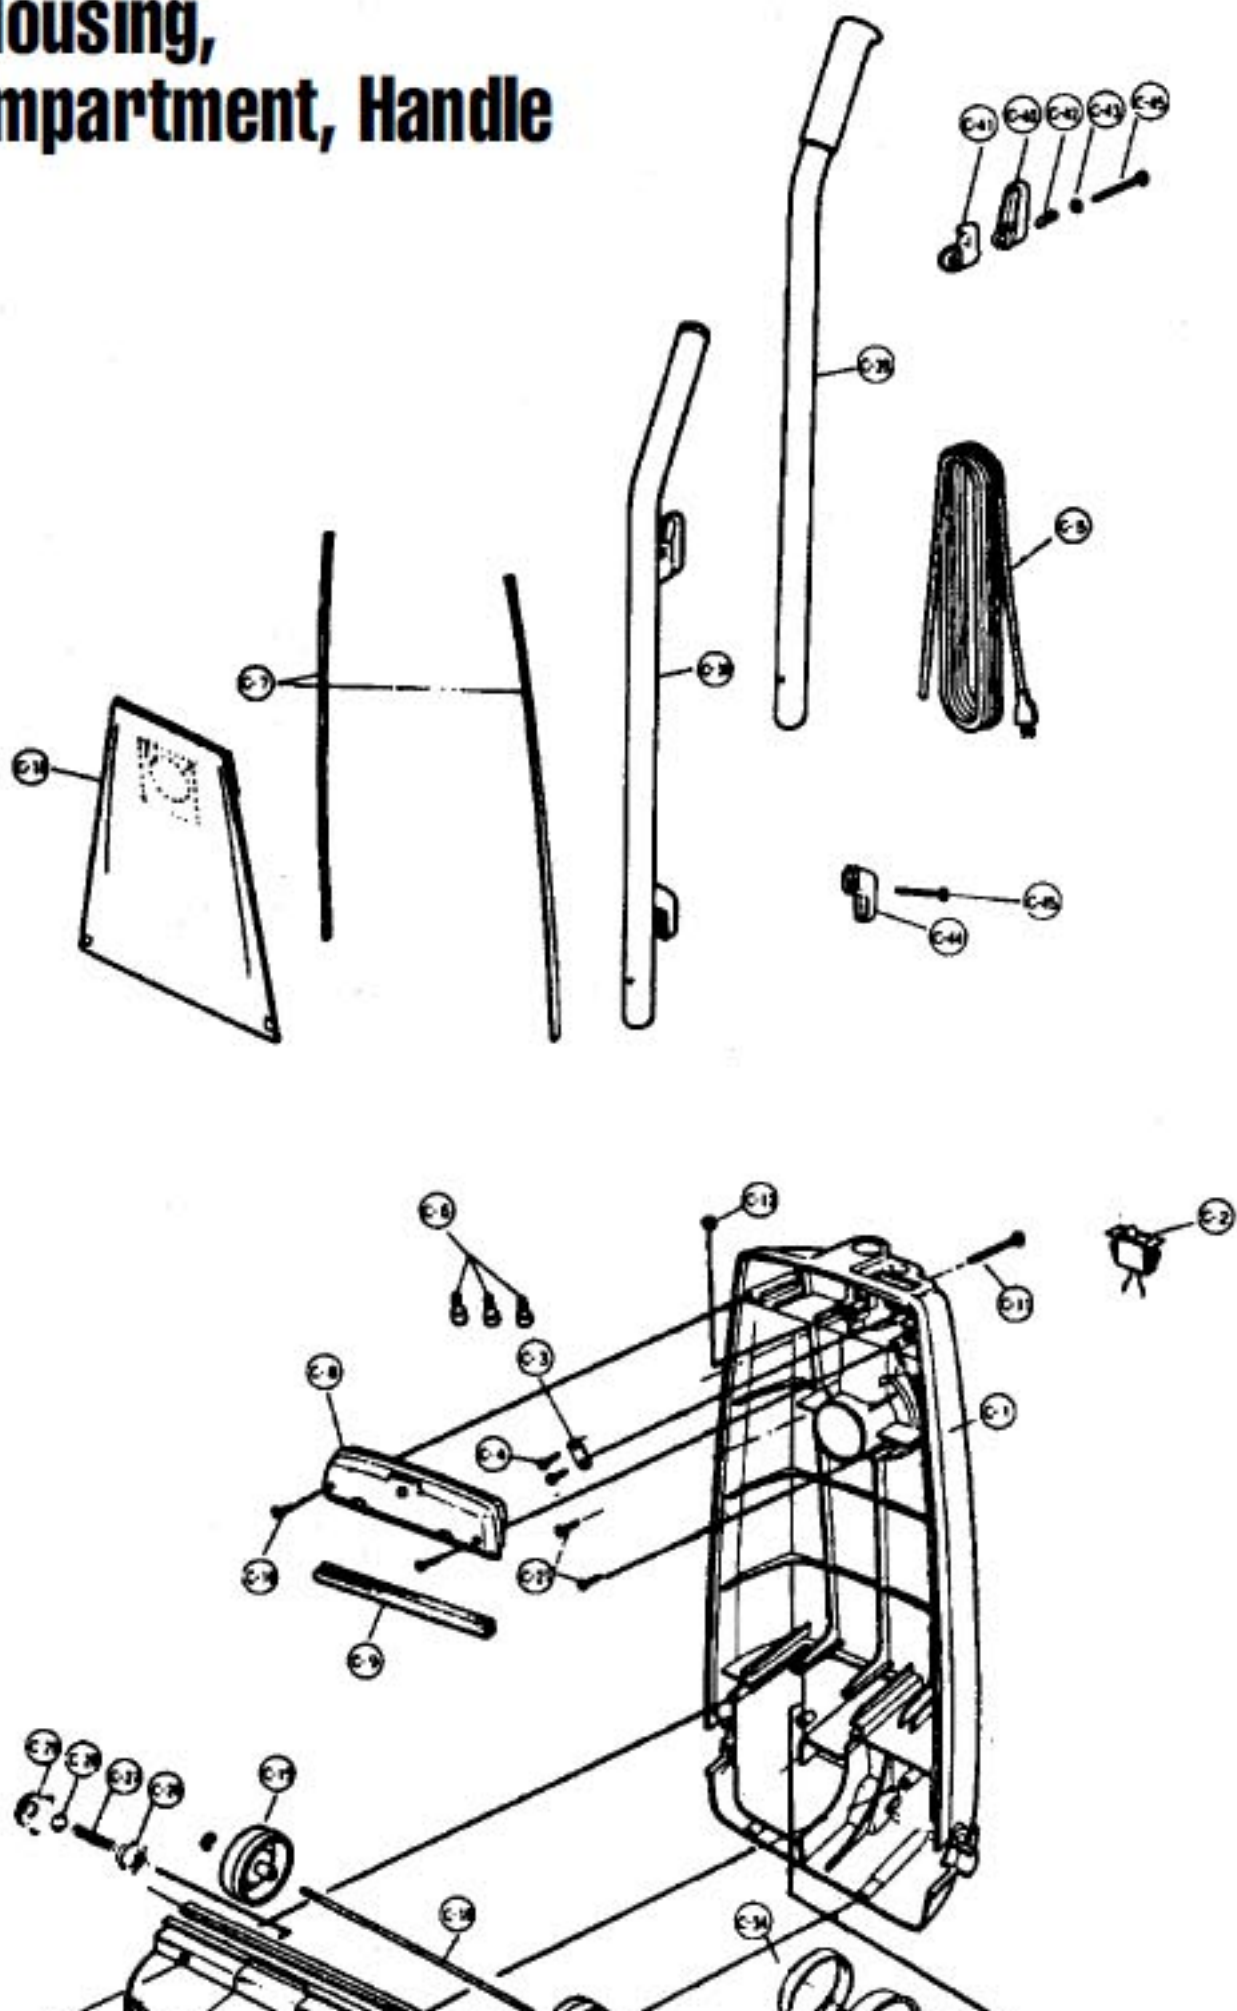

PANASONIC

Models: MC-5110, MC-5111, MC-5115, MC-5116, MC-5120, MC-5121, MC-5122

Motor Housing, Dust Compartment, Handle