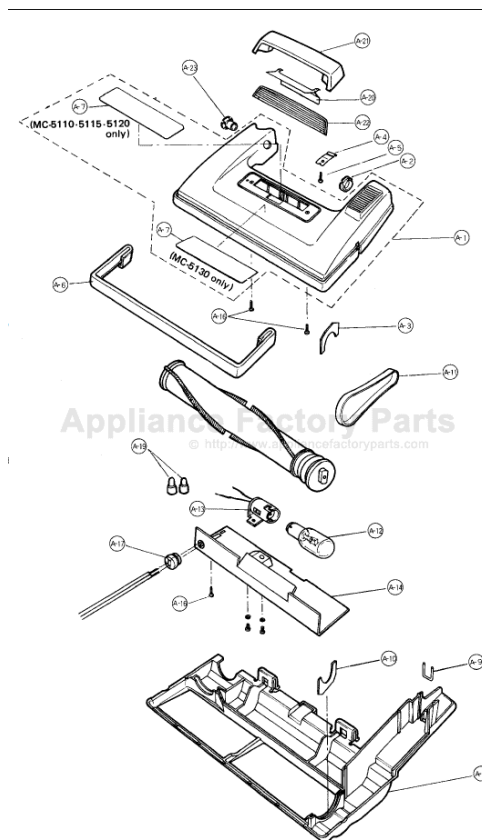

This Owner's Manual is provided and hosted by [Appliance Factory Parts](#).

PANASONIC 5131 Owner's Manual

[Shop genuine replacement parts for PANASONIC 5131](#)

[Find Your PANASONIC Vacuum Cleaner Parts - Select From 605 Models](#)

----- Manual continues below -----

PANASONIC

Models: MC-5110, MC-5111, MC-5115, MC-5116, MC-5120, MC-5121, MC-5122, MC-5123, MC-5124, MC-5130, MC-5131

Nozzle Housing

A1	P-0101	Nozzle Housing, 5110
A1	P-0190	Nozzle Housing, 5115
A1	P-0111	Nozzle Housing, 5120
A1	P-0120	Nozzle Housing, 5130
A1	P-0121	Nozzle Housing, 5111
A1	P-0122	Nozzle Housing, 5116
A1	P-0123	Nozzle Housing, 5121
A1	P-0124	Nozzle Housing, 5131
A2	P-78	Plastic Holder
A3	P-81	Tight Packing
A4	P-58	Pedal Spring
A5	P-416	Screw, 10 pk
A6	P-1012	Furniture Guard, 5110,5120,5130
A6	N/A	Furniture Guard, 5115
A6	P-1005	Furniture Guard, 5111
A6	P-1006	Furniture Guard, 5116
A6	P-1007	Furniture Guard, 5121,5131
A7	P-0200	Top Mark, 5110
A7	P-0291	Top Mark, 5115
A7	P-0211	Top Mark, 5120
A7	N/A	Top Mark, 5130
A7	P-0221	Top Mark, 5111
A7	P-0222	Top Mark, 5116
A7	N/A	Top Mark, 5121
A7	P-0224	Top Mark, 5131
A8	P-9101	Bottom Plate Assy, new style
A9	P-4303	Belt Cover
A10	P-7500	Body Packing
A11	P-2287	Belt, 2 pack
A11	P-200	Belt, sold each (R)
A12	MP-25K	Bulb, 25 watt (R)
A13	N/A	Lamp Holder
A14	P-8520	Bulb Supporter
A16	P-416	Screw, 10 pk
A17	SS-34	Wire Bushing, sold each (R)
A19	SS-71B	Wire Nut, 100 pack (R)
A20	P-842	Reflection Plate
A21	P-8620	Supporter, reflection plate
A21	P-8621	Supporter, reflection plate, 5131
A22	P-2120	Window
A23	P-2500	Shaft, plastic

Early production 5100 series used a one piece bottom plate with molded latches. There has been an improvement on current production featuring replaceable latches. Early bottom plates that break, must be replaced with bottom plate # P-2702.