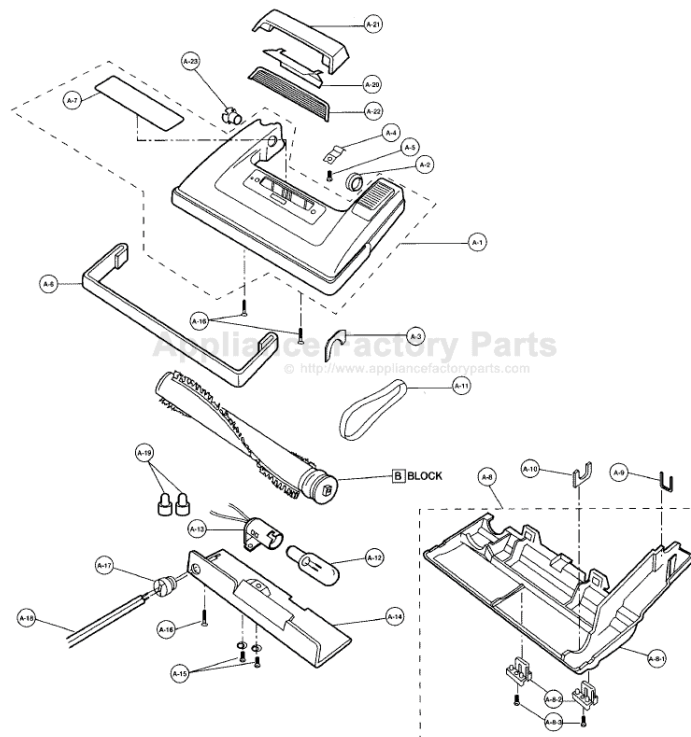

Nozzle Housing

[Find Your PANASONIC Vacuum Cleaner Parts - Select From 605 Models](#)

----- Manual continues below -----