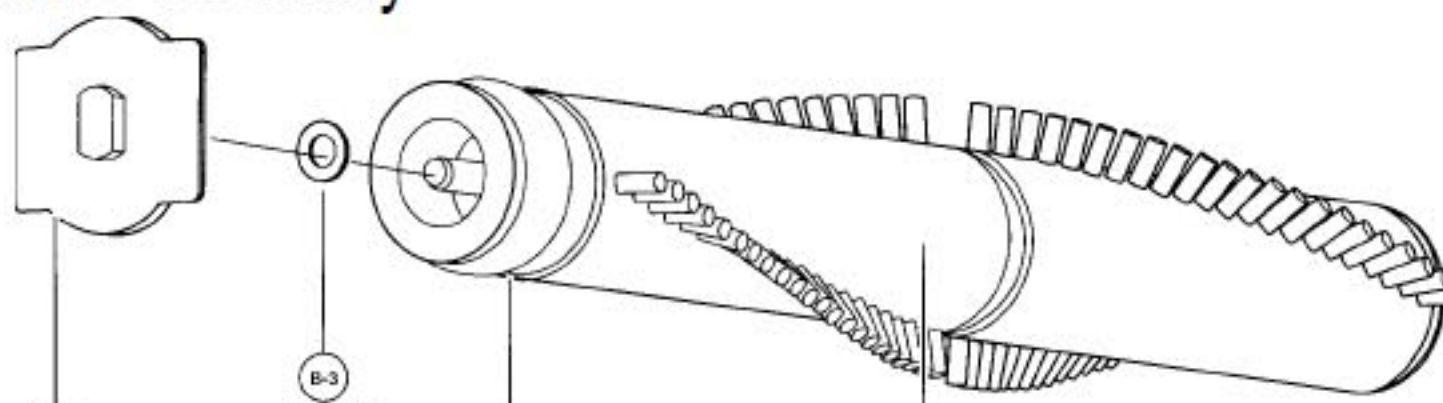

Agitator Assembly