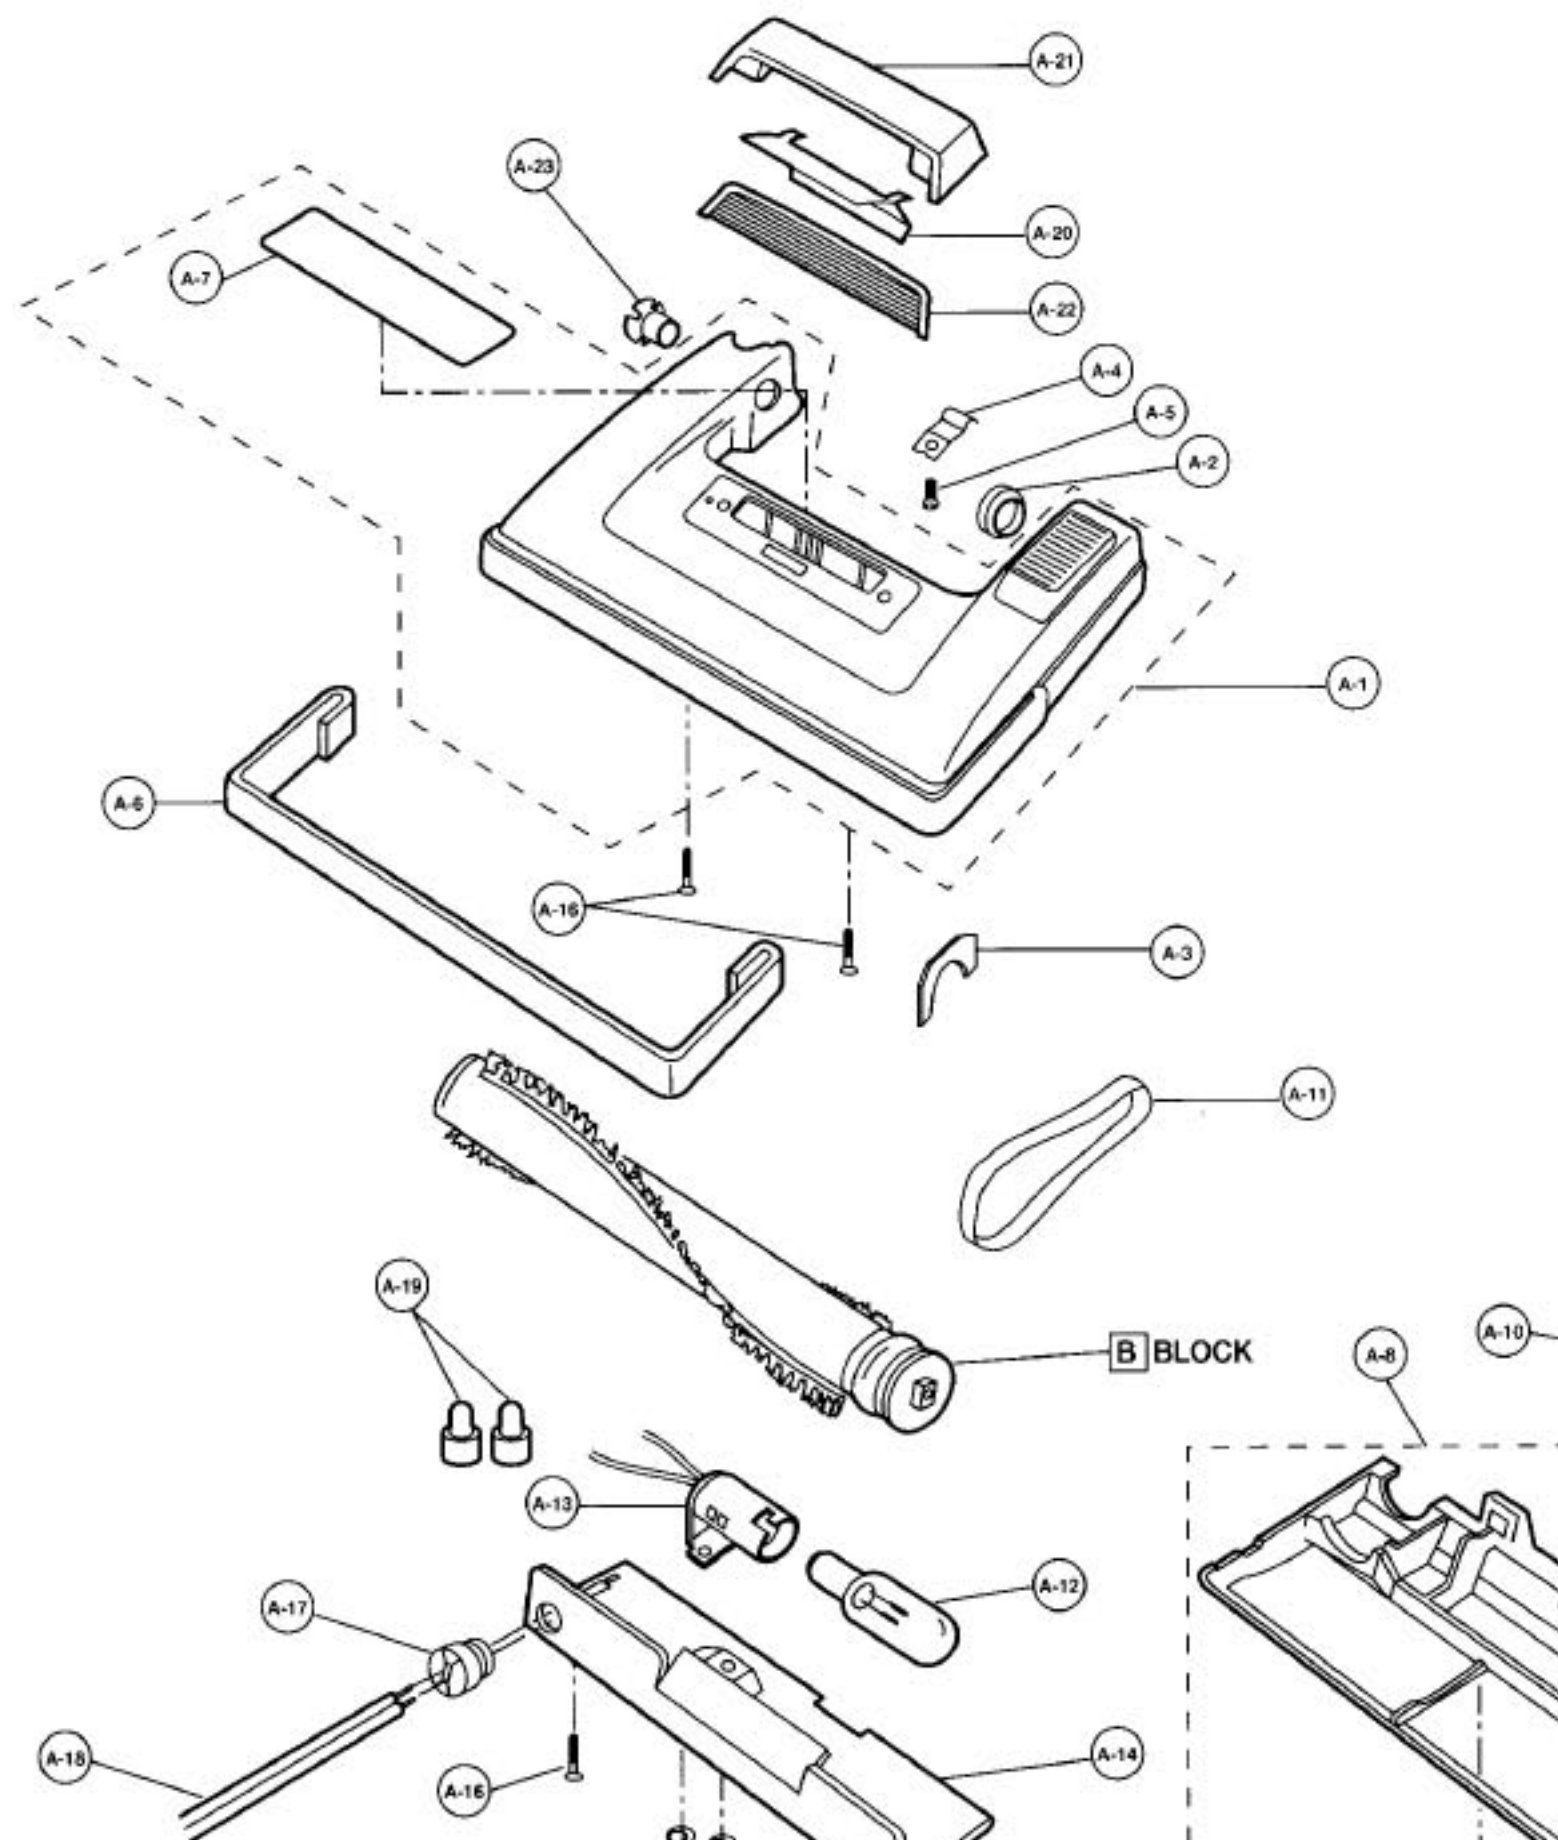

----- Manual continues below -----

PANASONIC

Models: MC-5140, MC-5150, MC-5155, MC-5190, MC-5340, MC-5995

Nozzle Housing

PANASONIC

Models: MC-5140, MC-5150, MC-5155, MC-5190, MC-5340, MC-5995

A1	P-0103	Nozzle Housing, 5140	A13	P-938	Lamp Holder,
A1	P-010301	Nozzle Housing, 5150	A13	P-93001	Lamp Socket,
A1	P-010309	Nozzle Housing, 5155	A13	P-9367	Lamp Socket,
A1	P-000072	Nozzle Housing, 5190	A14	P-85210	Bulb Supporter,
A1	P-000221	Nozzle Housing, 5340	A15	N/A	Screw, 5155
A1	P-000257	Nozzle Housing, 5995	A15	P-000276	Screw, 5340
A2	P-78	Plastic Holder	A16	P-000132	Screw, 5155
A3	P-81	Tight Packing	A16	P-00932	Screw, 5340
A4	P-58	Pedal Spring	A17	P-2423	Wire Bushing,
A5	P-000132	Screw	A18	P-3820	Wire Cord, lea
A6	P-10008	Furniture Guard, 5140	A18	P-000275	Wire Cord, lea
A6	P-1000	Furniture Guard, 5150	A19	P-0038	Wire Connecto
A6	P-10009	Furniture Guard, 5155	A20	P-000623	Reflection Pla
A6	P-10008	Furniture Guard, 5190, 5340	A20	P-10109	Reflector, 599
A6	P-10107	Furniture Guard, 5995	A21	P-86210	Supporter, refl
A7	P-02001	Top Mark, 5140	A22	P-2120	Window, 5155
A7	P-02002	Top Mark, 5150	A23	P-2500	Shaft, plastic
A7	P-02003	Top Mark, 5155		P-000076	Nozzle Hose,
A7	P-000090	Top Mark, 5190		P-7500	Lower Plate P
A7	P-000222	Top Mark, 5340		P-000223	Side Plate, 53
	P-10105	Window, 5995		P-000095	Frame, 5995
A8	P-9113	Lower Plate Assembly		P-000010	Pedal Spring,
A8	P-000075	Lower Plate Assembly, 5190, 5340		P-4720	Pedal, 5995
A8	P-000113	Lower Plate Assembly, 5995		P-000132	Screw, frame
	P-2713	Lower Plate Only, 5190, 5340		P-00008	Shaft, pedal, 5
A82	P-0800	Latch			
A83	P-000132	Screw			
A9	P-43	Belt Cover			
A10	P-7500	Body Packing			
A10	P-81	Body Packing, 5190			
A11	P-2287	Belt, 2 pack			
A11	P-200	Belt, sold each (R)			
A12	P-2810	Bulb, 5155, 5340, 5995			