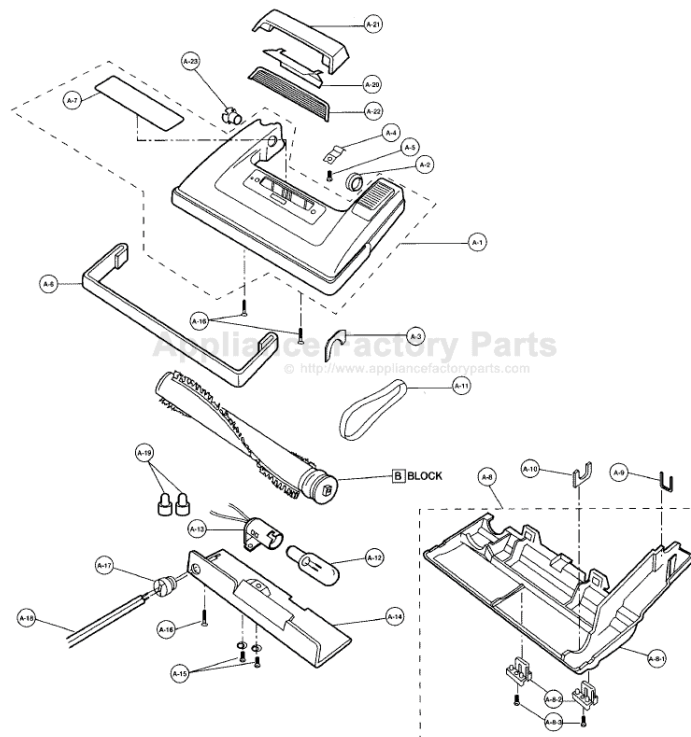

[Find Your PANASONIC Vacuum Cleaner Parts - Select From 605 Models](#)

----- Manual continues below -----

PANASONIC

Models: MC-5140, MC-5150, MC-5155, MC-5190, MC-5340, MC-5995

Nozzle Housing

PANASONIC

Models: MC-5140, MC-5150, MC-5155, MC-5190, MC-5340, MC-5995

A1	P-0103	Nozzle Housing, 5140	A13	P-938	Lamp Holder,
A1	P-010301	Nozzle Housing, 5150	A13	P-93001	Lamp Socket,
A1	P-010309	Nozzle Housing, 5155	A13	P-9367	Lamp Socket,
A1	P-000072	Nozzle Housing, 5190	A14	P-85210	Bulb Supporter
A1	P-000221	Nozzle Housing, 5340	A15	N/A	Screw, 5155
A1	P-000257	Nozzle Housing, 5995	A15	P-000276	Screw, 5340
A2	P-78	Plastic Holder	A16	P-000132	Screw, 5155
A3	P-81	Tight Packing	A16	P-00932	Screw, 5340
A4	P-58	Pedal Spring	A17	P-2423	Wire Bushing,
A5	P-000132	Screw	A18	P-3820	Wire Cord, lea
A6	P-10008	Furniture Guard, 5140	A18	P-000275	Wire Cord, lea
A6	P-1000	Furniture Guard, 5150	A19	P-0038	Wire Connecto
A6	P-10009	Furniture Guard, 5155	A20	P-000623	Reflection Pla
A6	P-10008	Furniture Guard, 5190, 5340	A20	P-10109	Reflector, 599
A6	P-10107	Furniture Guard, 5995	A21	P-86210	Supporter, refl
A7	P-02001	Top Mark, 5140	A22	P-2120	Window, 5155
A7	P-02002	Top Mark, 5150	A23	P-2500	Shaft, plastic
A7	P-02003	Top Mark, 5155		P-000076	Nozzle Hose,
A7	P-000090	Top Mark, 5190		P-7500	Lower Plate P
A7	P-000222	Top Mark, 5340		P-000223	Side Plate, 53
	P-10105	Window, 5995		P-000095	Frame, 5995
A8	P-9113	Lower Plate Assembly		P-000010	Pedal Spring,
A8	P-000075	Lower Plate Assembly, 5190, 5340		P-4720	Pedal, 5995
A8	P-000113	Lower Plate Assembly, 5995		P-000132	Screw, frame
	P-2713	Lower Plate Only, 5190, 5340		P-00008	Shaft, pedal, 5
A82	P-0800	Latch			
A83	P-000132	Screw			
A9	P-43	Belt Cover			
A10	P-7500	Body Packing			
A10	P-81	Body Packing, 5190			
A11	P-2287	Belt, 2 pack			
A11	P-200	Belt, sold each (R)			
A12	P-2810	Bulb, 5155, 5340, 5995			