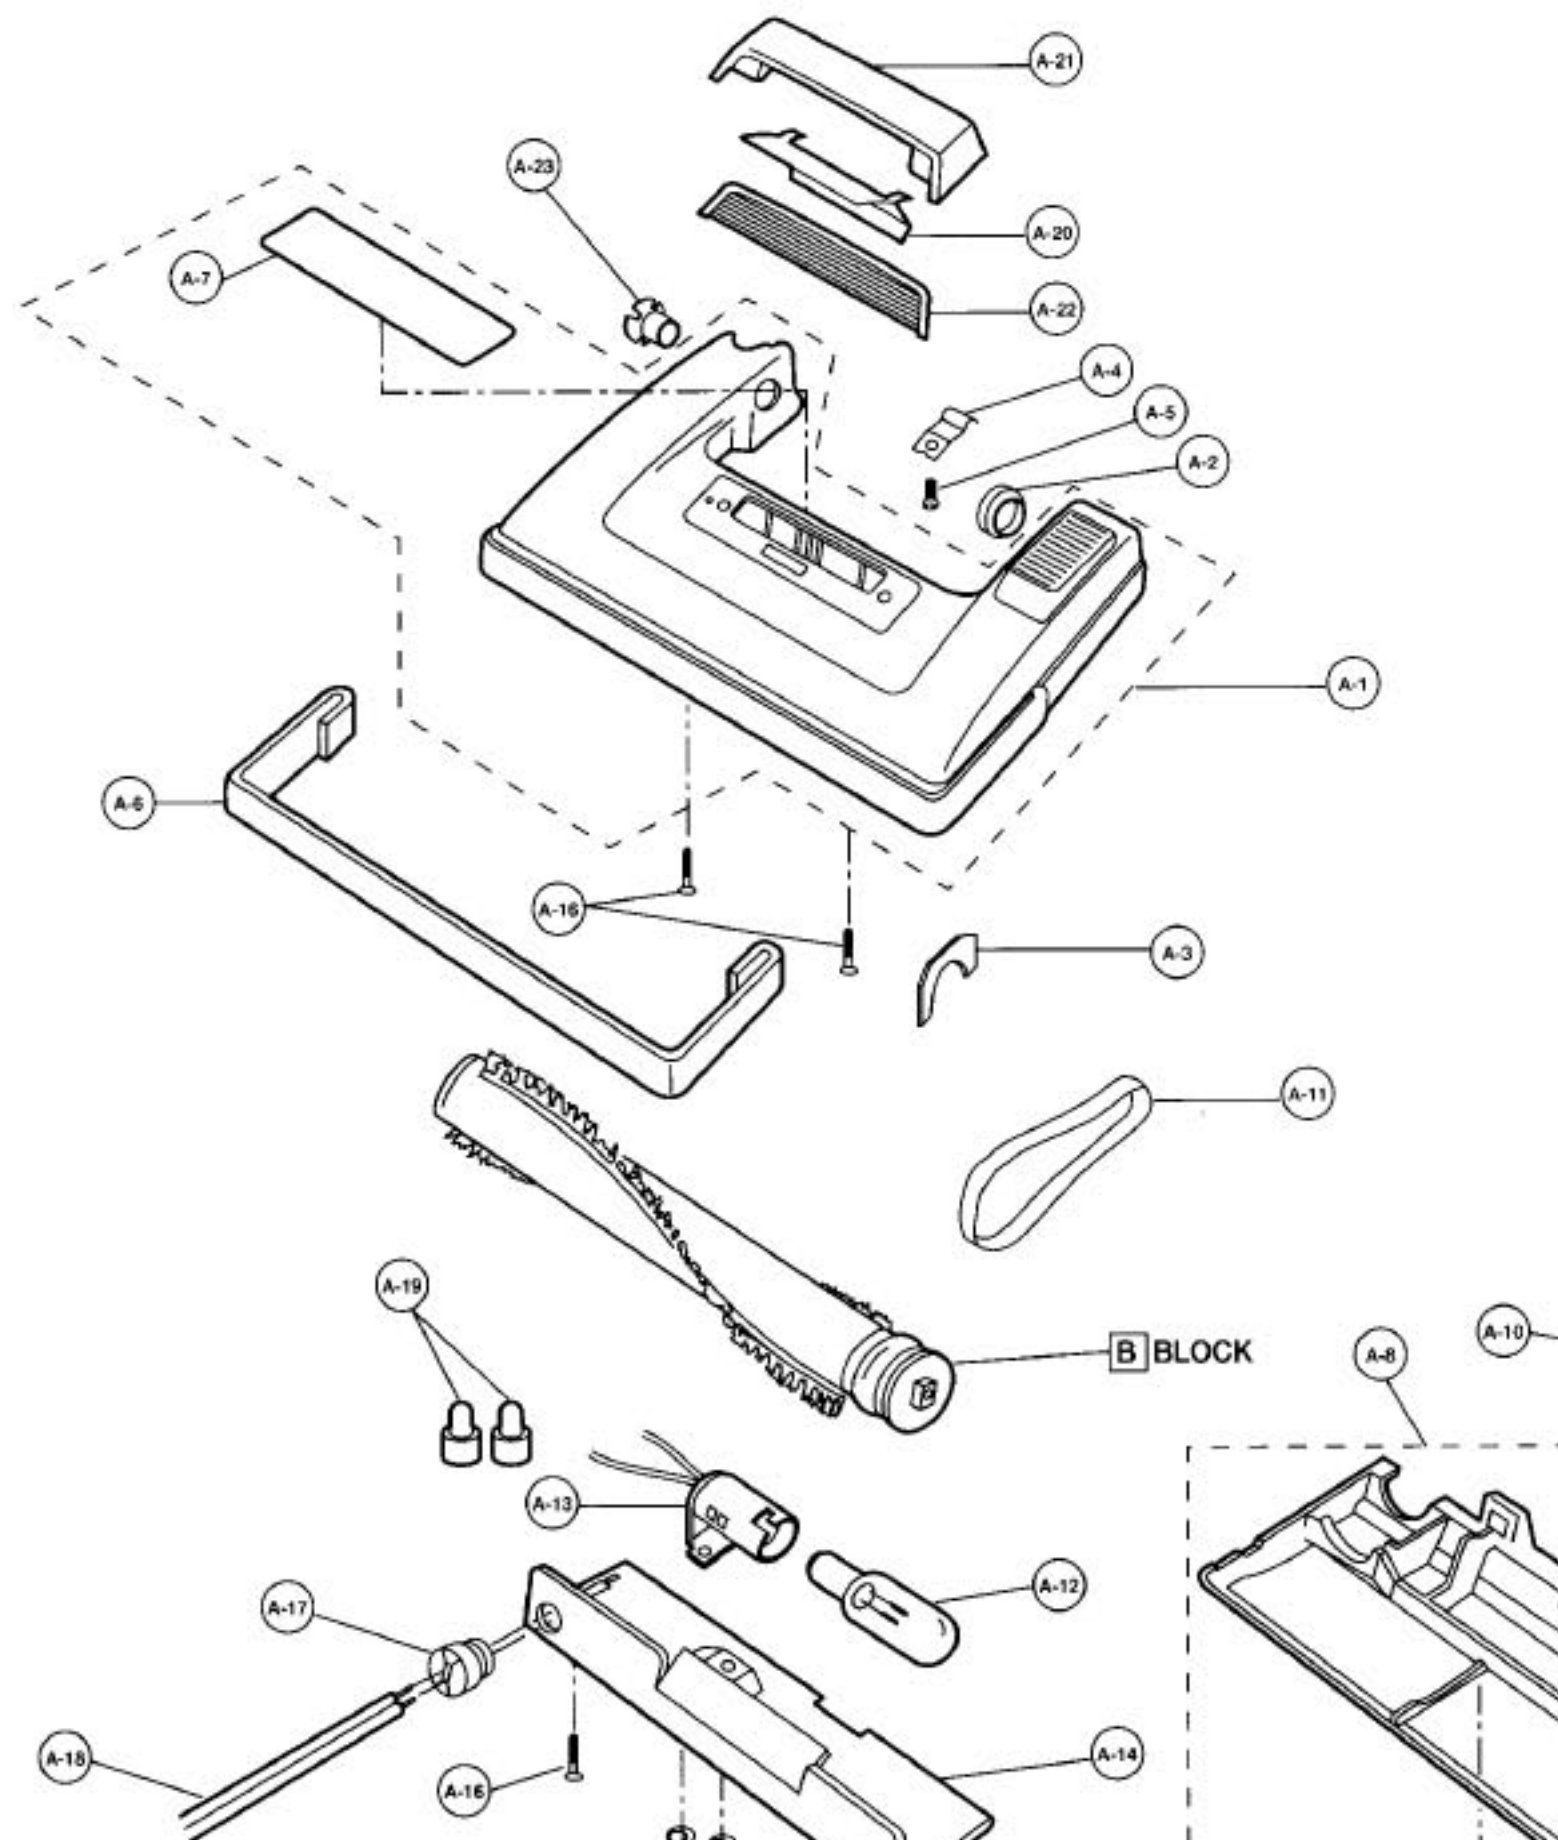

[Find Your PANASONIC Vacuum Cleaner Parts - Select From 605 Models](#)

----- Manual continues below -----

PANASONIC

Models: MC-5140, MC-5150, MC-5155, MC-5190, MC-5340, MC-5995

Nozzle Housing

PANASONIC

Models: MC-5140, MC-5150, MC-5155, MC-5190, MC-5340, MC-5995

A1	P-0103	Nozzle Housing, 5140	A13	P-938	Lamp Holder,
A1	P-010301	Nozzle Housing, 5150	A13	P-93001	Lamp Socket,
A1	P-010309	Nozzle Housing, 5155	A13	P-9367	Lamp Socket,
A1	P-000072	Nozzle Housing, 5190	A14	P-85210	Bulb Supporter
A1	P-000221	Nozzle Housing, 5340	A15	N/A	Screw, 5155
A1	P-000257	Nozzle Housing, 5995	A15	P-000276	Screw, 5340
A2	P-78	Plastic Holder	A16	P-000132	Screw, 5155
A3	P-81	Tight Packing	A16	P-00932	Screw, 5340
A4	P-58	Pedal Spring	A17	P-2423	Wire Bushing,
A5	P-000132	Screw	A18	P-3820	Wire Cord, lea
A6	P-10008	Furniture Guard, 5140	A18	P-000275	Wire Cord, lea
A6	P-1000	Furniture Guard, 5150	A19	P-0038	Wire Connecto
A6	P-10009	Furniture Guard, 5155	A20	P-000623	Reflection Pla
A6	P-10008	Furniture Guard, 5190, 5340	A20	P-10109	Reflector, 599
A6	P-10107	Furniture Guard, 5995	A21	P-86210	Supporter, refl
A7	P-02001	Top Mark, 5140	A22	P-2120	Window, 5155
A7	P-02002	Top Mark, 5150	A23	P-2500	Shaft, plastic
A7	P-02003	Top Mark, 5155		P-000076	Nozzle Hose,
A7	P-000090	Top Mark, 5190		P-7500	Lower Plate P
A7	P-000222	Top Mark, 5340		P-000223	Side Plate, 53
	P-10105	Window, 5995		P-000095	Frame, 5995
A8	P-9113	Lower Plate Assembly		P-000010	Pedal Spring,
A8	P-000075	Lower Plate Assembly, 5190, 5340		P-4720	Pedal, 5995
A8	P-000113	Lower Plate Assembly, 5995		P-000132	Screw, frame
	P-2713	Lower Plate Only, 5190, 5340		P-00008	Shaft, pedal, 5
A82	P-0800	Latch			
A83	P-000132	Screw			
A9	P-43	Belt Cover			
A10	P-7500	Body Packing			
A10	P-81	Body Packing, 5190			
A11	P-2287	Belt, 2 pack			
A11	P-200	Belt, sold each (R)			
A12	P-2810	Bulb, 5155, 5340, 5995			