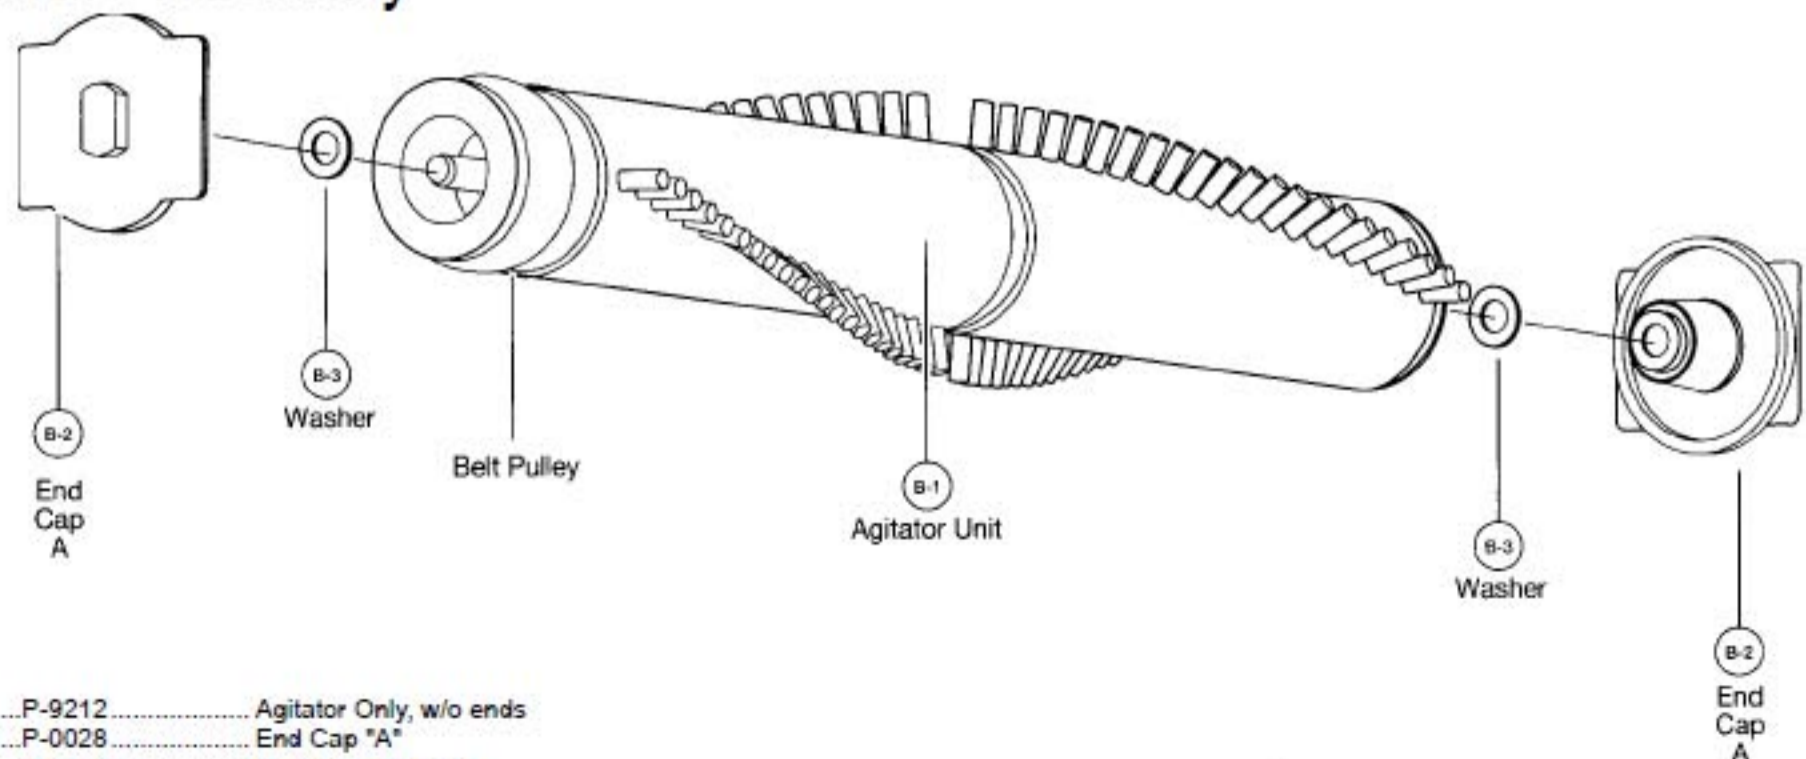

Agitator Assembly

B1	P-9212	Agitator Only, w/o ends
B2	P-0028	End Cap "A"
	P-00029	End Cap "B", 5995
B3	P-0030	Washer