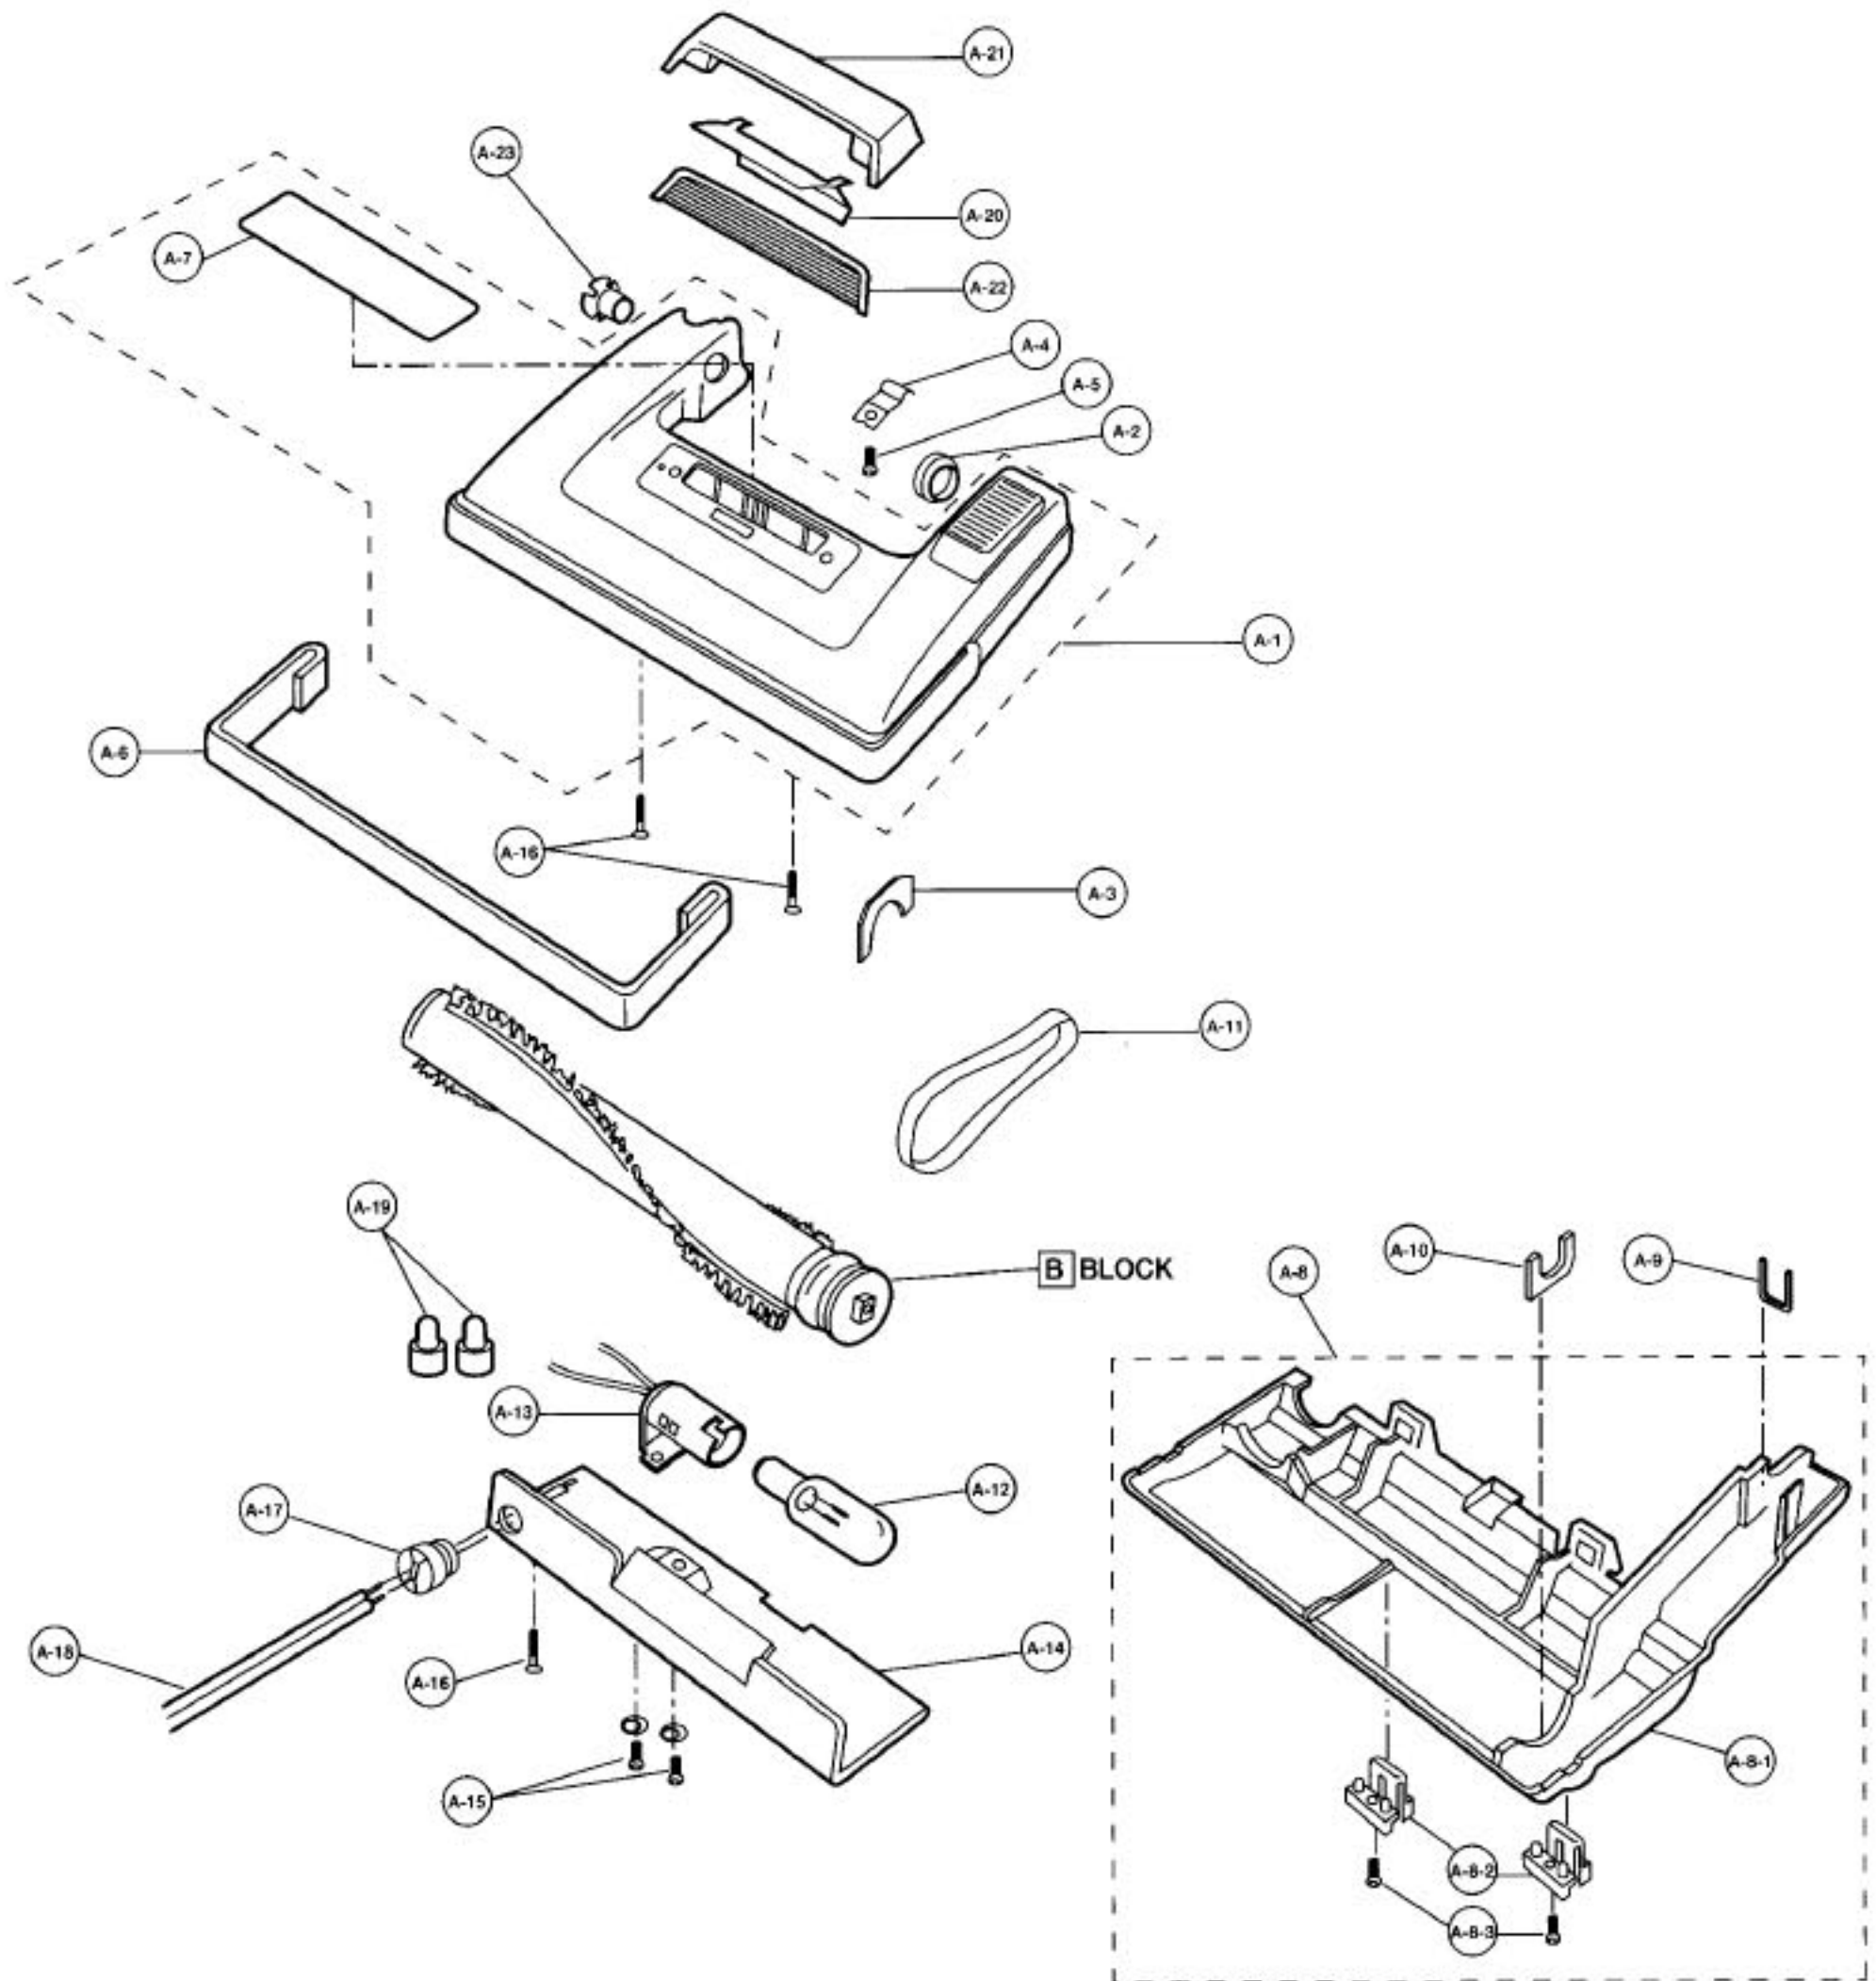

Models: MC-5140, MC-5150, MC-5155, MC-5190, MC-5340, MC-5995

Nozzle Housing

Models: MC-5140, MC-5150, MC-5155, MC-5190, MC-5340, MC-5995

A1	P-0103	Nozzle Housing, 5140	A13	P-938	Lamp Holder, 5155
A1	P-010301	Nozzle Housing, 5150	A13	P-93001	Lamp Socket, 5340
A1	P-010309	Nozzle Housing, 5155	A13	P-9367	Lamp Socket, 5995
A1	P-000072	Nozzle Housing, 5190	A14	P-85210	Bulb Supporter, 5155, 5340
A1	P-000221	Nozzle Housing, 5340	A15	N/A	Screw, 5155
A1	P-000257	Nozzle Housing, 5995	A15	P-000276	Screw, 5340
A2	P-78	Plastic Holder	A16	P-000132	Screw, 5155
A3	P-81	Tight Packing	A16	P-00932	Screw, 5340
A4	P-58	Pedal Spring	A17	P-2423	Wire Bushing, 5155
A5	P-000132	Screw	A18	P-3820	Wire Cord, lead wire black, 5155
A6	P-10008	Furniture Guard, 5140	A18	P-000275	Wire Cord, lead wire black, 5340
A6	P-1000	Furniture Guard, 5150	A19	P-0038	Wire Connector, 5155, 5340
A6	P-10009	Furniture Guard, 5155	A20	P-000623	Reflection Plate, 5155, 5340
A6	P-10008	Furniture Guard, 5190, 5340	A20	P-10109	Reflector, 5995
A6	P-10107	Furniture Guard, 5995	A21	P-86210	Supporter, reflection plate, 5155
A7	P-02001	Top Mark, 5140	A22	P-2120	Window, 5155
A7	P-02002	Top Mark, 5150	A23	P-2500	Shaft, plastic
A7	P-02003	Top Mark, 5155		P-000076	Nozzle Hose, short, 5190, 5340, 5995
A7	P-000090	Top Mark, 5190		P-7500	Lower Plate Packing, 5340, 5995
A7	P-000222	Top Mark, 5340		P-000223	Side Plate, 5340
	P-10105	Window, 5995		P-000095	Frame, 5995
A8	P-9113	Lower Plate Assembly		P-000010	Pedal Spring, 5995
A8	P-000075	Lower Plate Assembly, 5190, 5340		P-4720	Pedal, 5995
A8	P-000113	Lower Plate Assembly, 5995		P-000132	Screw, frame and pedal shaft, 5995
	P-2713	Lower Plate Only, 5190, 5340		P-00008	Shaft, pedal, 5995
A82	P-0800	Latch			
A83	P-000132	Screw			
A9	P-43	Belt Cover			
A10	P-7500	Body Packing			
A10	P-81	Body Packing, 5190			
A11	P-2287	Belt, 2 pack			
A11	P-200	Belt, sold each (R)			
A12	P-2810	Bulb, 5155, 5340, 5995			