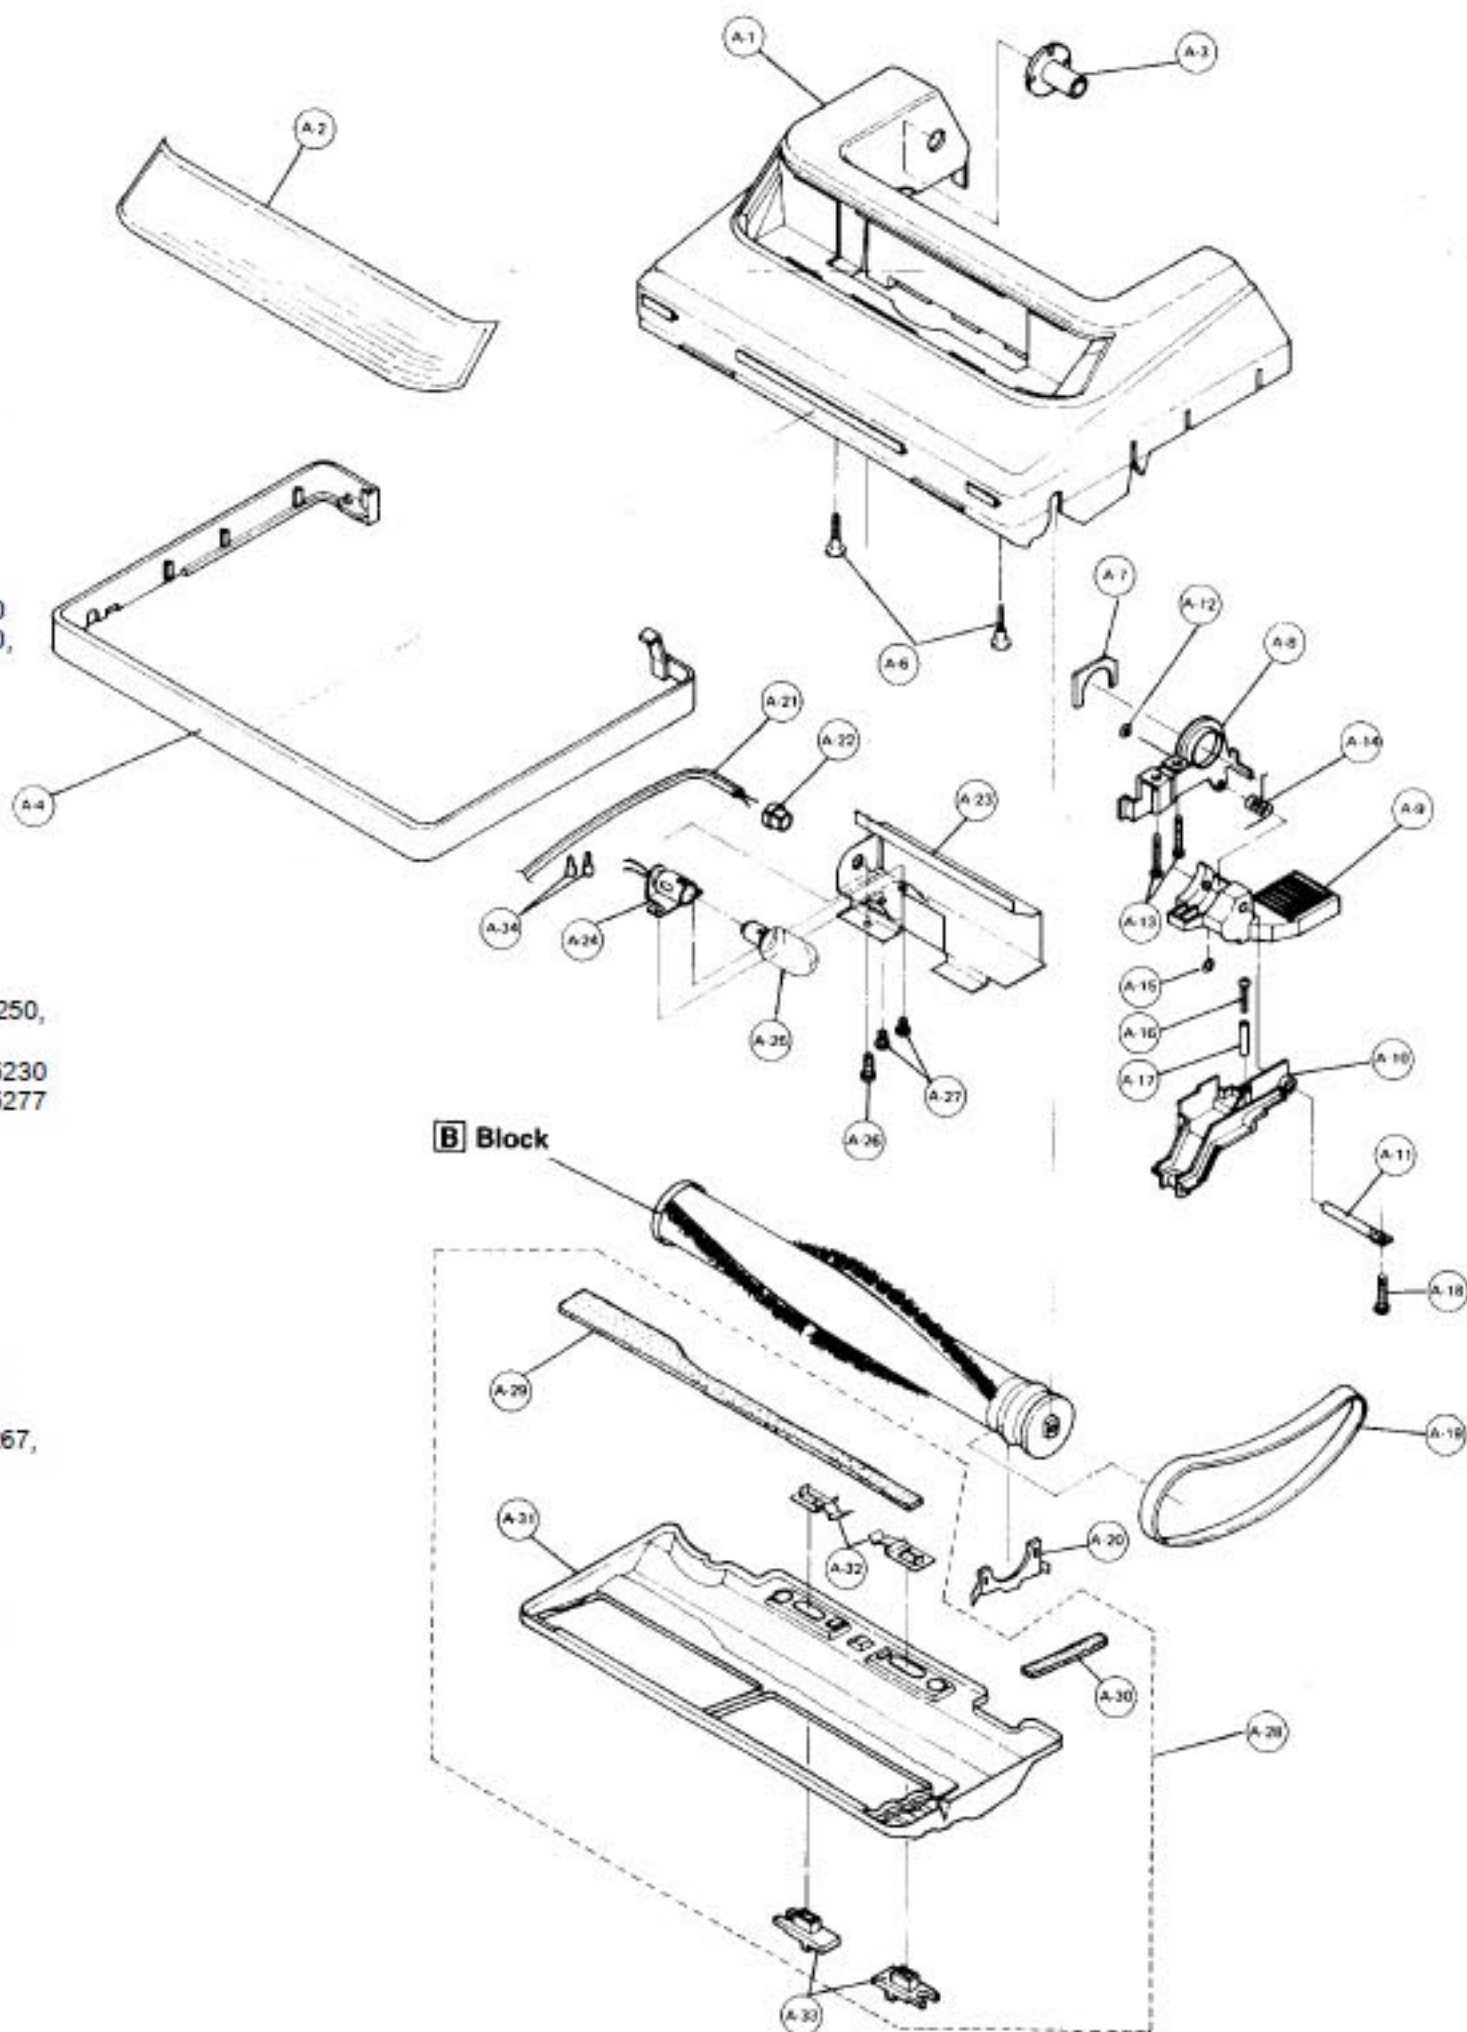

Models: MC-5210, MC-5217, MC-5220, MC-5230, MC-5237,
MC-5240, MC-5250, MC-5255, MC-5267, MC-5277

Nozzle Housing

1.....	NLA.....	Nozzle Housing, 5210
1.....	NLA.....	Nozzle Housing, 5217
1.....	P-0126.....	Nozzle Housing, 5220
1.....	P-0127.....	Nozzle Housing, 5230
1.....	NLA.....	Nozzle Housing, 5237
1.....	P-01220.....	Nozzle Housing, 5240
1.....	P-012206.....	Nozzle Housing, 5250
1.....	P-012209.....	Nozzle Housing, 5255
1.....	NLA.....	Nozzle Housing, 5267
1.....	P-000273.....	Nozzle Housing, 5277
2.....	P-2123.....	Window, 5210
2.....	N/A.....	Window, 5217
2.....	P-2124.....	Window, 5220
3.....	P-2125.....	Window, 5230, 5237, 5240, 5250, 5255, 5267, 5277
3.....	P-2500.....	Plastic Shaft
4.....	P-1020.....	Furniture Guard, 5210
4.....	P-1021.....	Furniture Guard, 5220
4.....	P-1022.....	Furniture Guard, 5217, 5230
4.....	P-10200.....	Furniture Guard, 5237, 5240, 5267
4.....	P-10209.....	Furniture Guard, 5250
4.....	N/A.....	Furniture Guard, 5255
4.....	P-000274.....	Furniture Guard, 5277
5.....	P-683.....	Screw, latch hooks
6.....	P-81.....	Tight Packing
7.....	P-000095.....	Frame
8.....	P-4720.....	Pedal
9.....	P-1124.....	Belt Cover
10.....	P-5120.....	Pedal Shaft
11.....	NLA.....	E-Clip
11.....	NLA.....	E-Clip, 5217, 5237, 5240, 5250, 5255
12.....	P-416.....	Screw, frame, 5210, 5220, 5230
12.....	P-000132.....	Screw, frame, 5217, 5267, 5277
13.....	P-000010.....	Pedal Spring
15.....	P-428.....	Screw, spacer
16.....	P-7411.....	Spacer
17.....	P-000132.....	Screw, pedal shaft
18.....	P-2287.....	Belt, type UB, 2 pack
18.....	P-200.....	Belt, sold each (R)
19.....	P-8220.....	Agitator Holder
20.....	P-8939.....	Bottom Plate Assembly
21.....	P-742.....	Bottom Plate Packing, rear
22.....	P-392.....	Bottom Plate Packing, right
23.....	P-000133.....	Bottom Plate Only, 5217, 5267, 5277
24.....	P-000157.....	Lead Wire, black, 5267
24.....	P-000275.....	Lead Wire, black, 5277
25.....	P-2423.....	Wire Bushing
26.....	P-8521.....	Bulb Supporter
26.....	P-000011.....	Bulb Supporter, 5267, 5277
27.....	P-938.....	Lamp Holder
27.....	P-93001.....	Lamp Holder, 5277
28.....	P-2810.....	Bulb
29.....	P-000132.....	Screw, bulb supporter
30.....	N/A.....	Screw, lamp holder
30.....	P-000276.....	Screw, lamp holder, 5277
31.....	P-704.....	Stop Latch Spring
32.....	P-684.....	Latch, 5210, 5220, 5230
32.....	P-2751.....	Latch, 5217
32.....	P-8030.....	Latch, 5237
32.....	P-2751.....	Latch, 5240, 5250, 5255, 5267, 5277