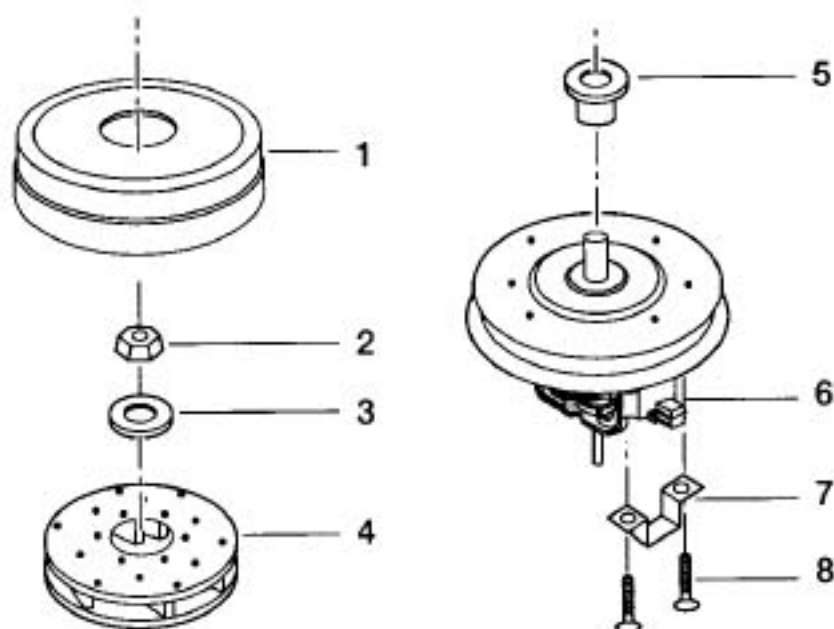

Models: MC-5210, MC-5217, MC-5220, MC-5230, MC-5237,
MC-5240, MC-5250, MC-5255, MC-5267, MC-5277

Fan Assembly

FAN PARTS

1.....	P-5371	Fan Case, 5240, 5250, 5255
2.....	NLA	Nut, 5240, 5250, 5255
3.....	NLA	Washer, 5240, 5250, 5255
4.....	NLA	Fan, 5240, 5250, 5255
5.....	N/A	Spacer, 5240, 5250, 5255
6.....	P-0035	Brush Assy, 5240, 5250, 5255
7.....	P-0044	Bracket, 5240, 5250, 5255
8.....	P-0037	Screw, 5240, 52550, 5255