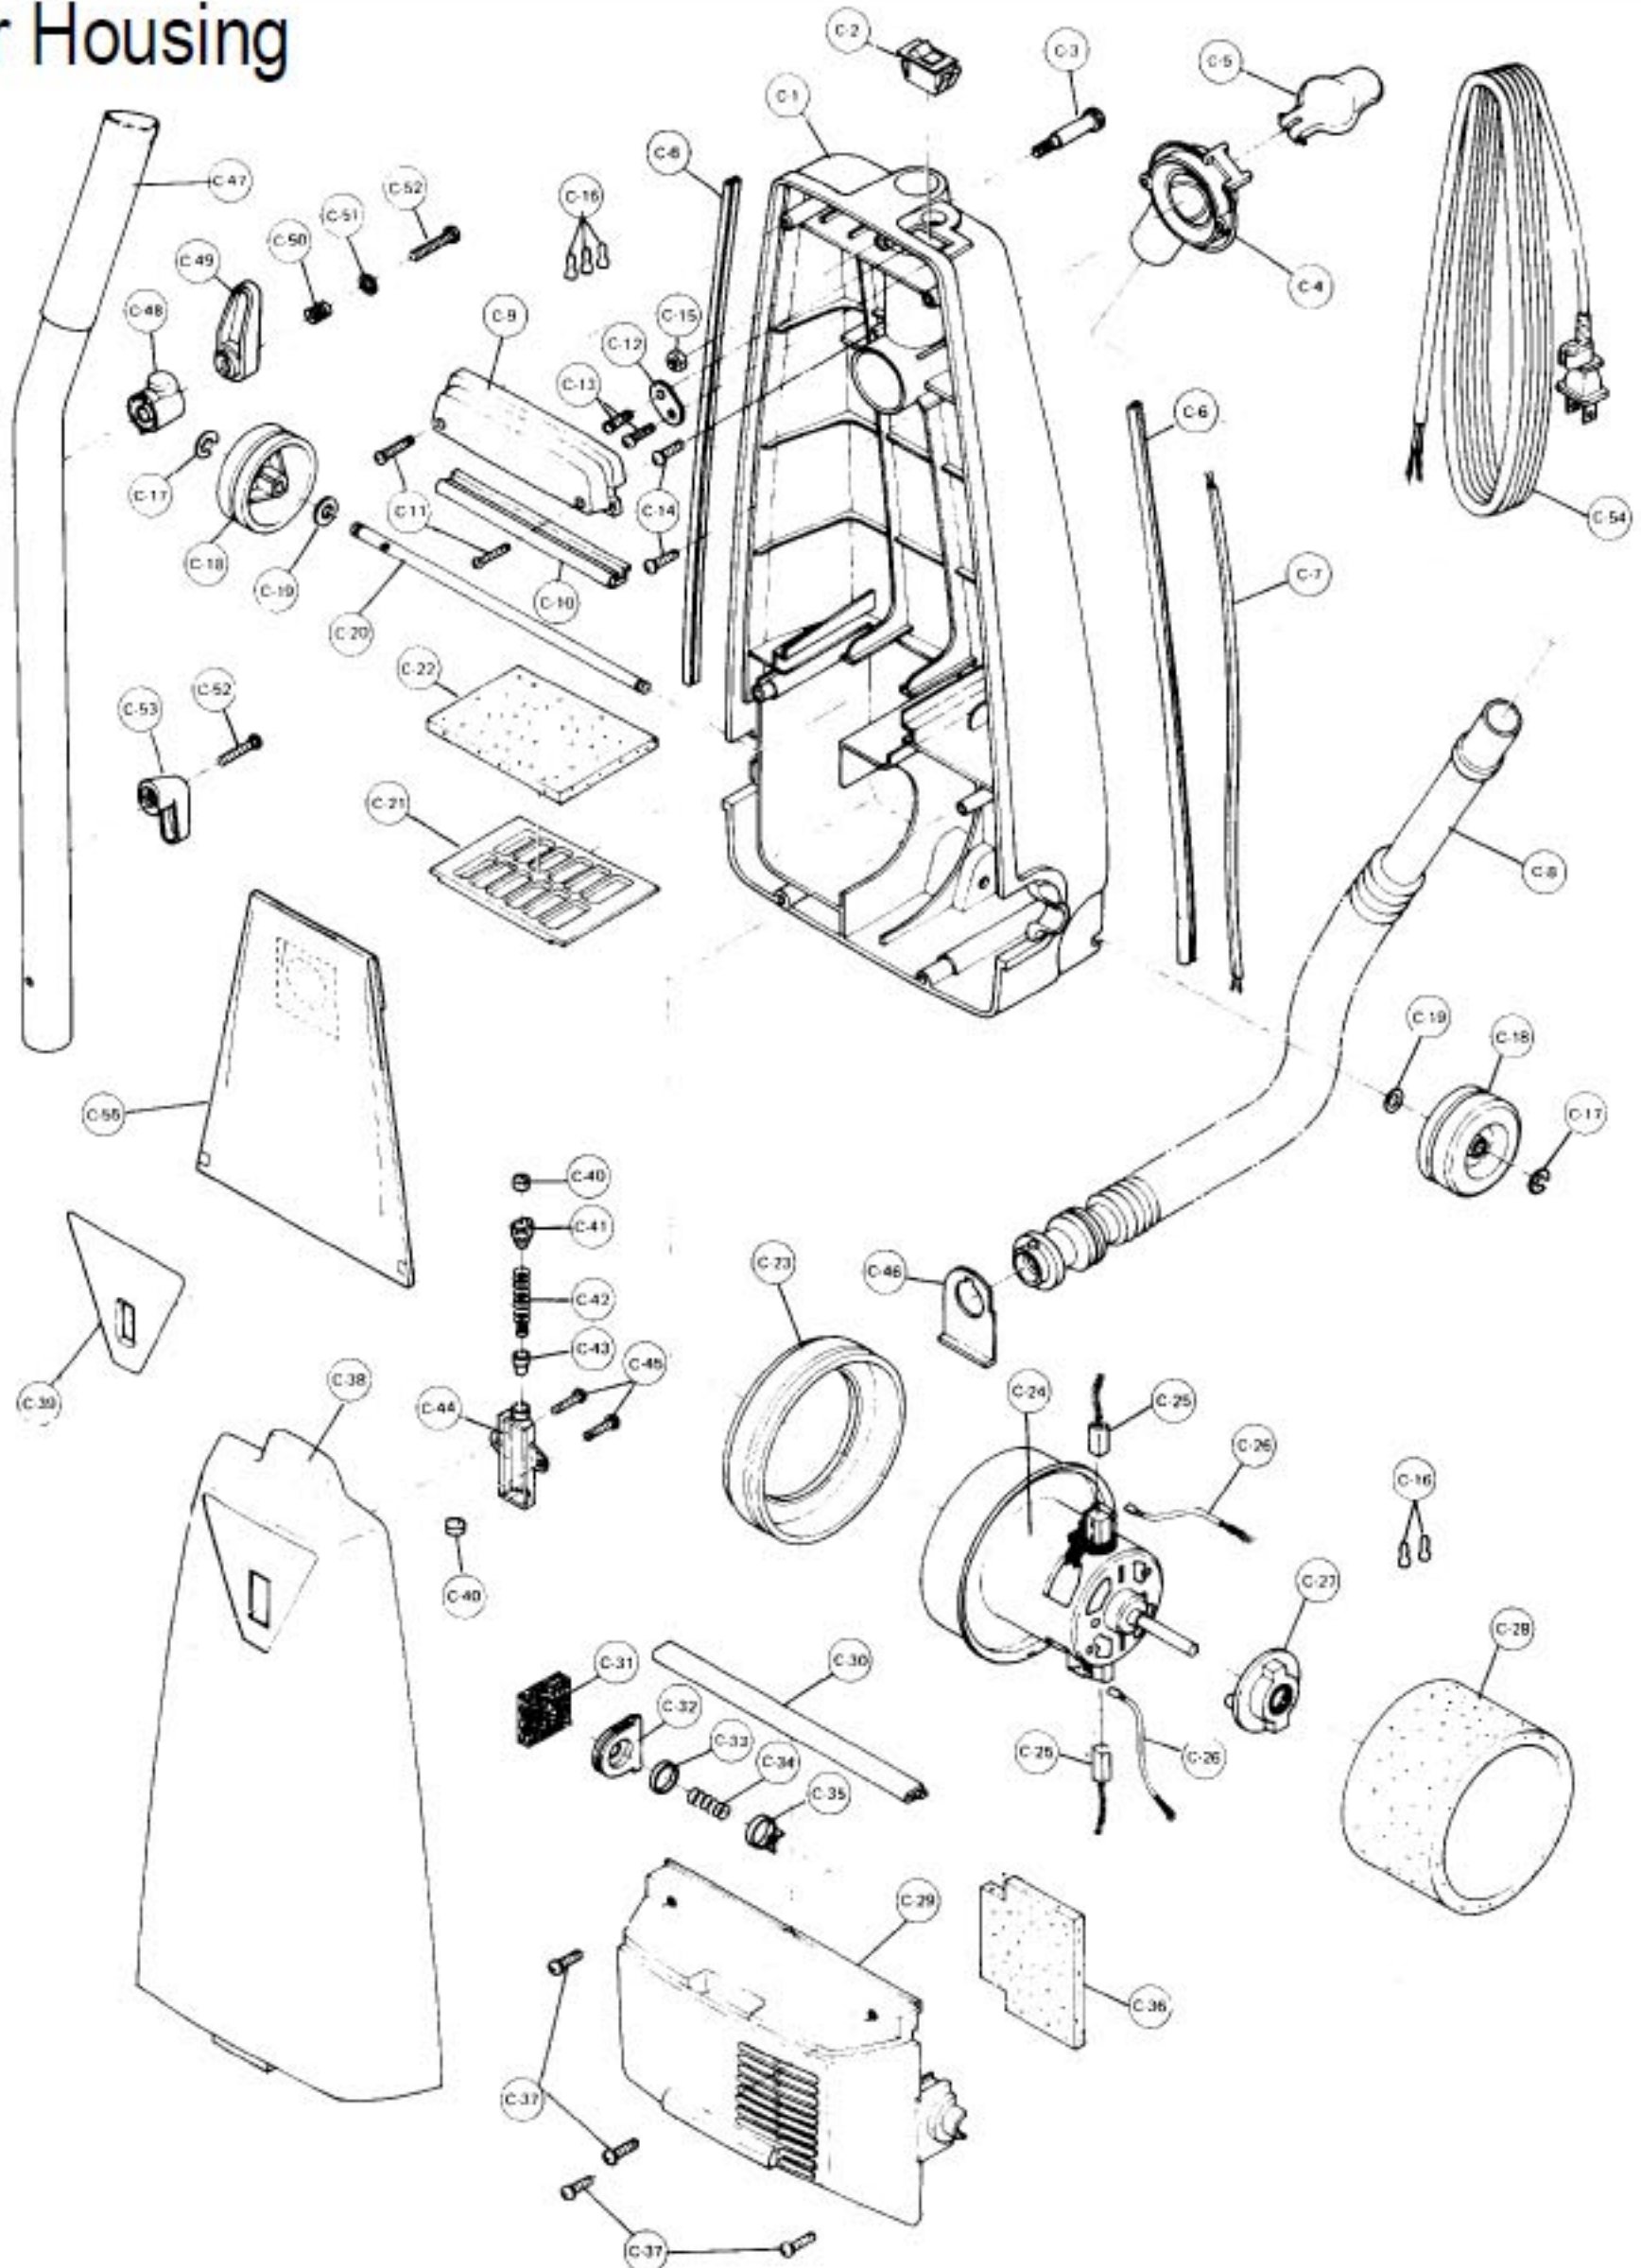

Models: MC-5210, MC-5217, MC-5220, MC-5230, MC-5237,
MC-5240, MC-5250, MC-5255, MC-5267, MC-5277

Motor Housing