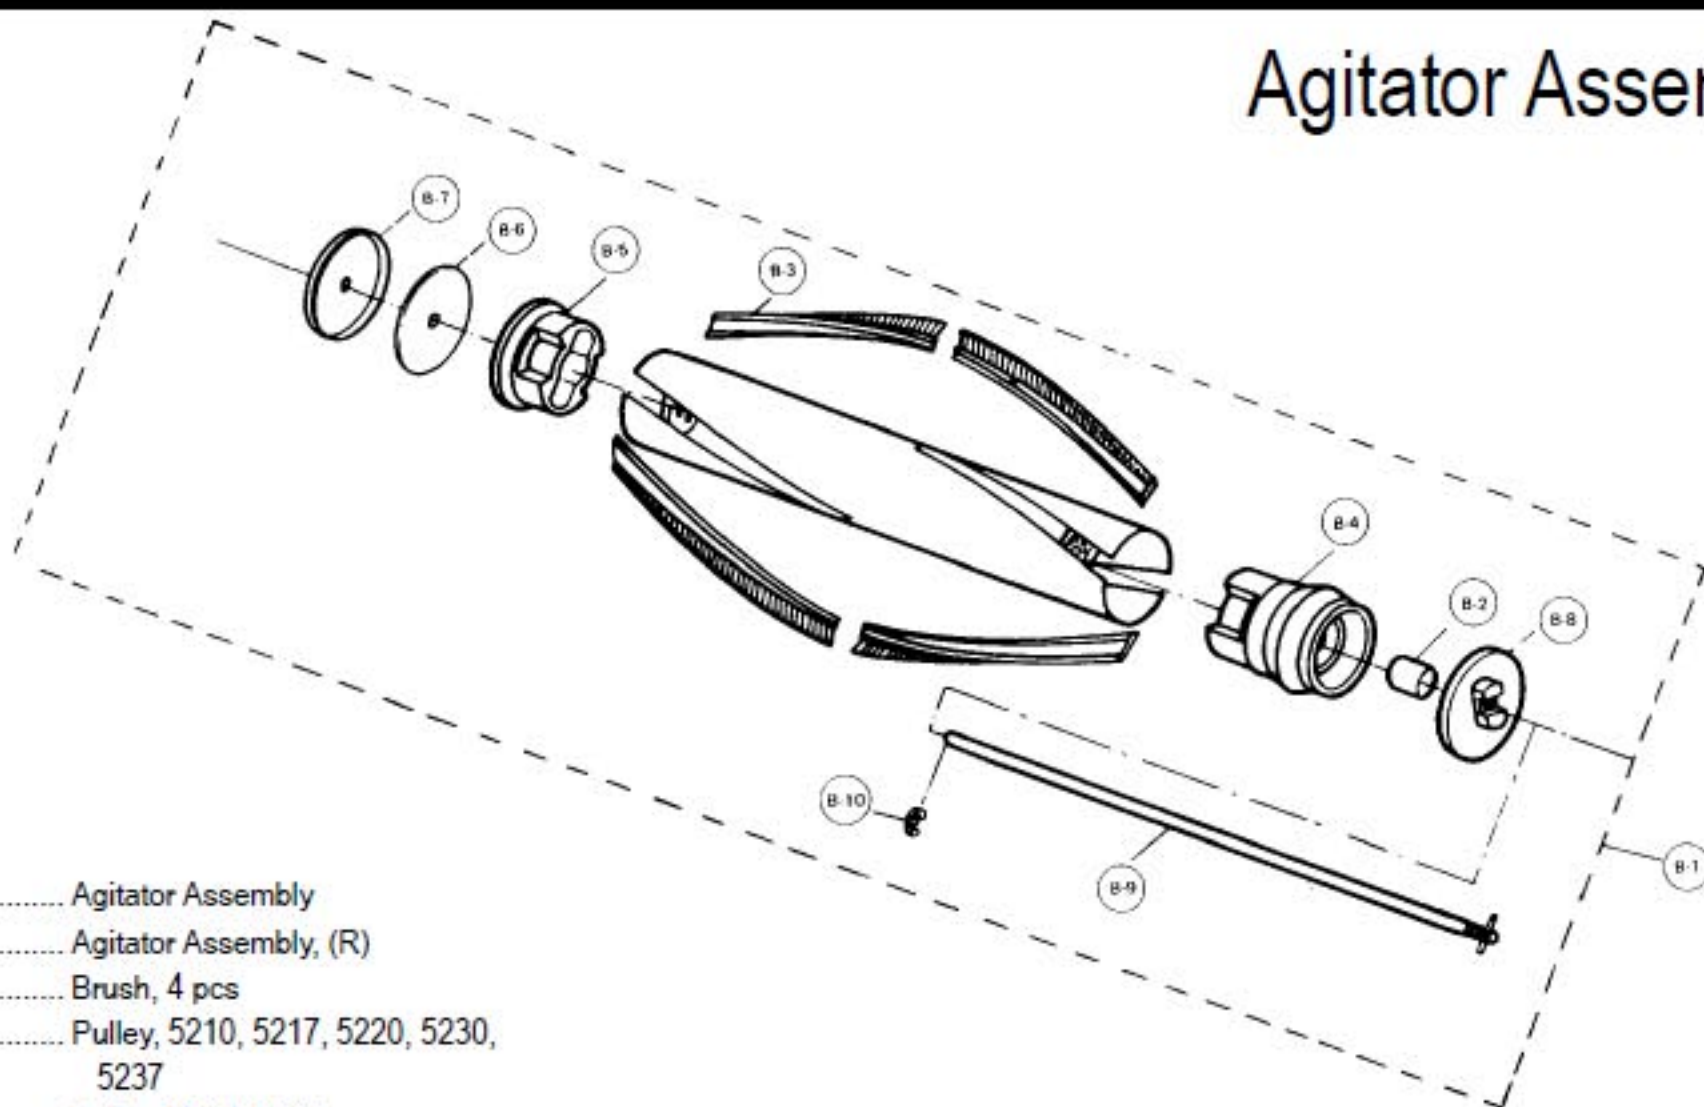

Agitator Assembly

1.....	NLA	Agitator Assembly
1.....	P-510	Agitator Assembly, (R)
2.....	P-85	Brush, 4 pcs
3.....	N/A	Pulley, 5210, 5217, 5220, 5230, 5237
3.....	NLA	Pulley, 5267, 5277
4.....	P-4101	Pulley, 5210, 5220, 5230, 5237
4.....	NLA	Holder, 5217, 5267, 5277
5.....	P-321	Filter, 5210, 5220, 5230, 5237
5.....	NLA	Filter, 5217
5.....	NLA	Filter, 5267, 5277
6.....	N/A	End Cap, left, 5210, 5220, 5230 5237
6.....	N/A	End Cap, left, 5217
6.....	N/A	End Cap, left, 5267, 5277
7.....	NLA	End Cap, right, 5210, 5220, 5230, 5237
7.....	NLA	End Cap, right, 5217
7.....	NLA	End Cap, right, 5267, 5277

8.....	NLA	Shaft
9.....	NLA	E-Clip, 5210, 5217, 5220, 5230
9.....	NLA	E-Clip, 5267, 5277
10.....	NLA	Spacer

MODELS 5240, 5250, 5255

P-9212.....	Agitator Body Only
P-0693.....	End Cap "A"
P-0694.....	End Cap "B"
P-0030.....	Washer