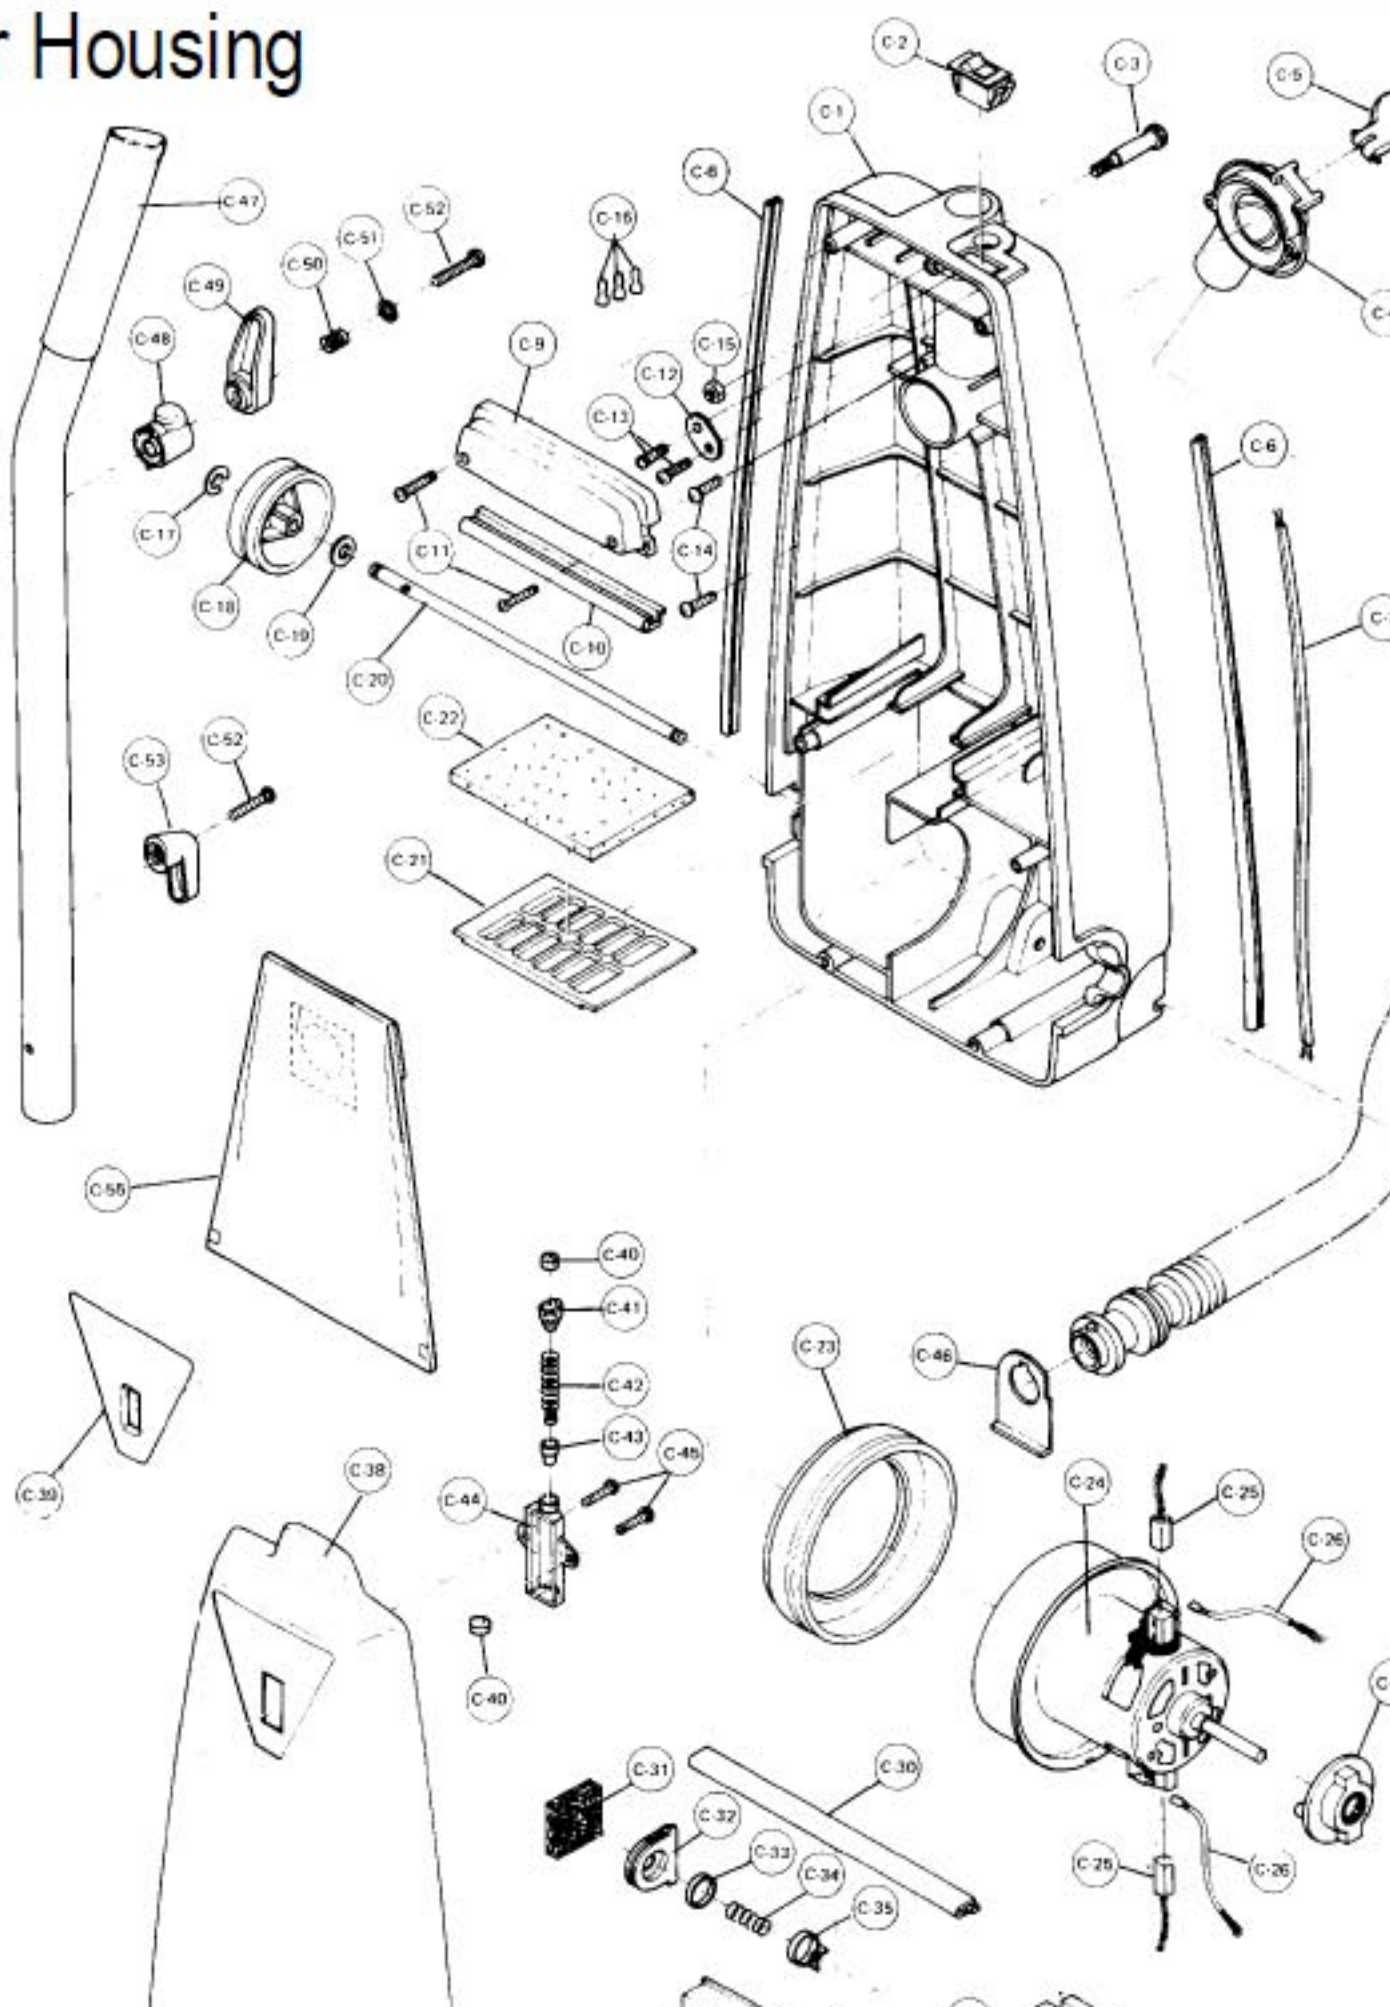

PANASONIC

Models: MC-5210, MC-5217, MC-5220, MC-5230, MC-5237,
MC-5240, MC-5250, MC-5255, MC-5267, MC-5277

Motor Housing