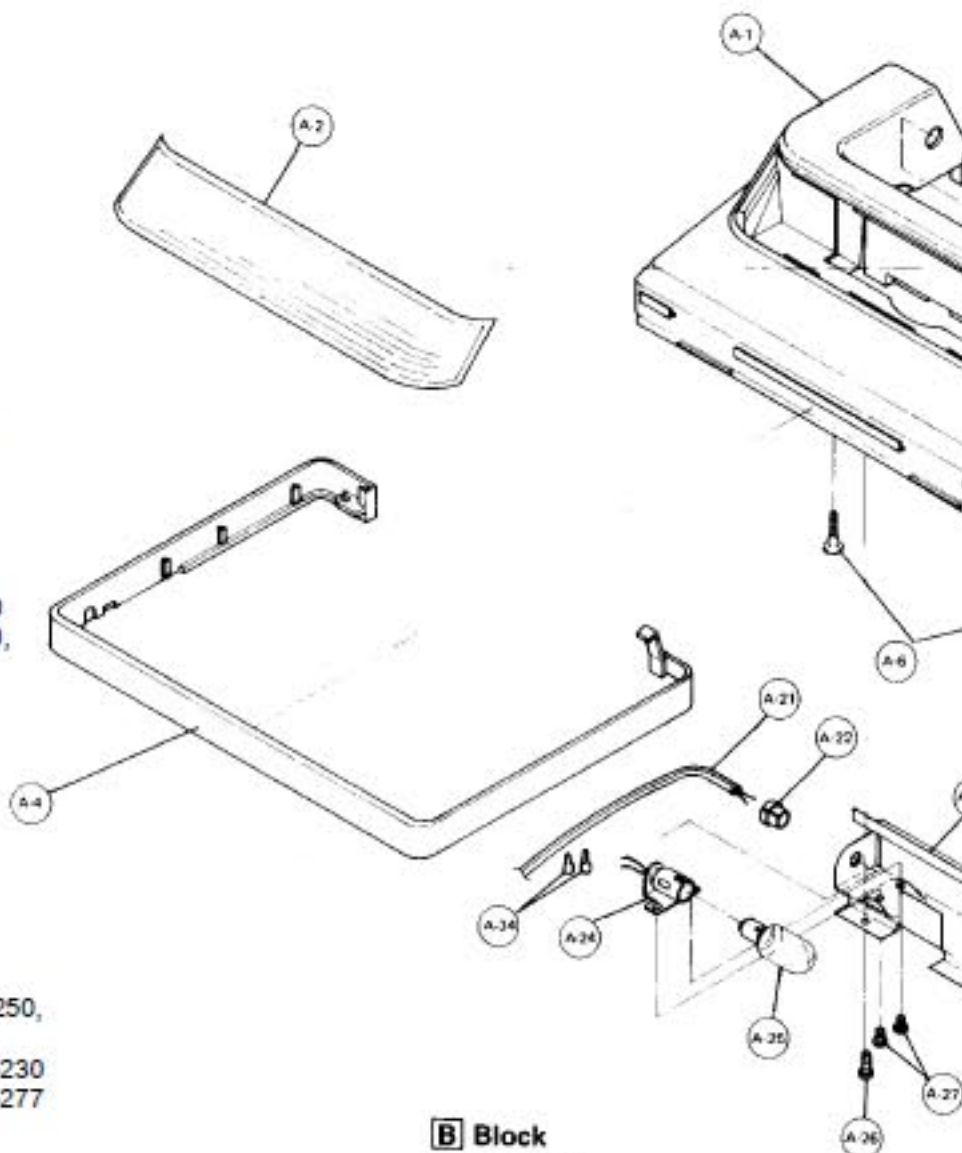

----- Manual continues below -----

PANASONIC

Models: MC-5210, MC-5217, MC-5220, MC-5230, MC-5237,
MC-5240, MC-5250, MC-5255, MC-5267, MC-5277

Nozzle Housing

1.....	NLA.....	Nozzle Housing, 5210
1.....	NLA.....	Nozzle Housing, 5217
1.....	P-0126.....	Nozzle Housing, 5220
1.....	P-0127.....	Nozzle Housing, 5230
1.....	NLA.....	Nozzle Housing, 5237
1.....	P-01220.....	Nozzle Housing, 5240
1.....	P-012206.....	Nozzle Housing, 5250
1.....	P-012209.....	Nozzle Housing, 5255
1.....	NLA.....	Nozzle Housing, 5267
1.....	P-000273.....	Nozzle Housing, 5277
2.....	P-2123.....	Window, 5210
2.....	N/A.....	Window, 5217
2.....	P-2124.....	Window, 5220
3.....	P-2125.....	Window, 5230, 5237, 5240, 5250, 5255, 5267, 5277
3.....	P-2500.....	Plastic Shaft
4.....	P-1020.....	Furniture Guard, 5210
4.....	P-1021.....	Furniture Guard, 5220
4.....	P-1022.....	Furniture Guard, 5217, 5230
4.....	P-10200.....	Furniture Guard, 5237, 5240, 5267
4.....	P-10209.....	Furniture Guard, 5250
4.....	N/A.....	Furniture Guard, 5255
4.....	P-000274.....	Furniture Guard, 5277
5.....	P-683.....	Screw, latch hooks
6.....	P-81.....	Tight Packing
7.....	P-000095.....	Frame
8.....	P-4720.....	Pedal
9.....	P-1124.....	Belt Cover
10.....	P-5120.....	Pedal Shaft
11.....	NLA.....	E-Clip
11.....	NLA.....	E-Clip, 5217, 5237, 5240, 5250, 5255
12.....	P-416.....	Screw, frame, 5210, 5220, 5230
12.....	P-000132.....	Screw, frame, 5217, 5267, 5277
13.....	P-000010.....	Pedal Spring
15.....	P-428.....	Screw, spacer
16.....	P-7411.....	Spacer
17.....	P-000132.....	Screw, pedal shaft
18.....	P-2287.....	Belt, type UB, 2 pack
18.....	P-200.....	Belt, sold each (R)
19.....	P-8220.....	Agitator Holder
20.....	P-8939.....	Bottom Plate Assembly
21.....	P-742.....	Bottom Plate Packing, rear
22.....	P-392.....	Bottom Plate Packing, right
23.....	P-000133.....	Bottom Plate Only, 5217, 5267, 5277
24.....	P-000157.....	Lead Wire, black, 5267
24.....	P-000275.....	Lead Wire, black, 5277
25.....	P-2423.....	Wire Bushing
26.....	P-8521.....	Bulb Supporter
26.....	P-000011.....	Bulb Supporter, 5267, 5277
27.....	P-938.....	Lamp Holder
27.....	P-93001.....	Lamp Holder, 5277
28.....	P-2810.....	Bulb
29.....	P-000132.....	Screw, bulb supporter
30.....	N/A.....	Screw, lamp holder
30.....	P-000276.....	Screw, lamp holder, 5277
31.....	P-704.....	Stop Latch Spring
32.....	P-684.....	Latch, 5210, 5220, 5230
32.....	P-2751.....	Latch, 5217
32.....	P-8030.....	Latch, 5237