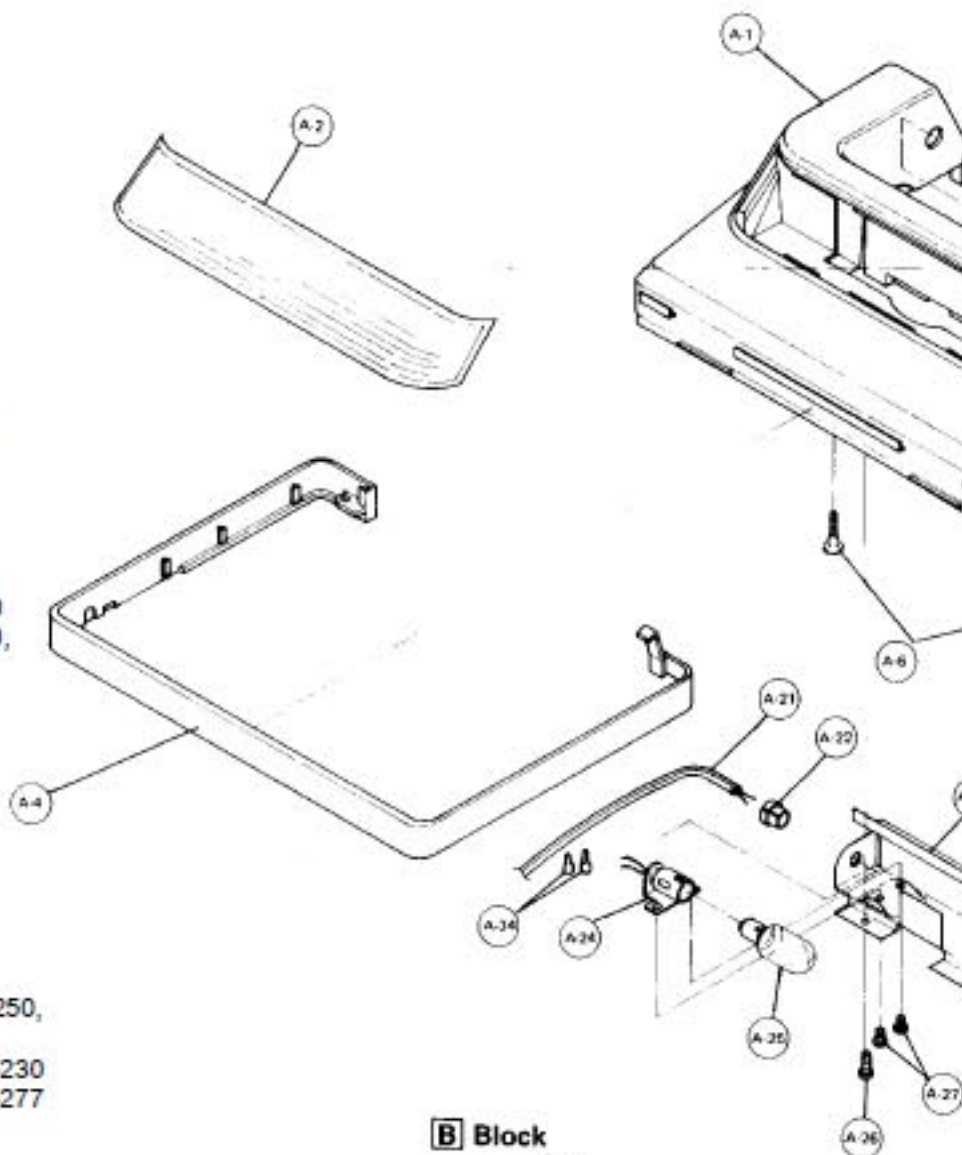

----- Manual continues below -----

PANASONIC

Models: MC-5210, MC-5217, MC-5220, MC-5230, MC-5237,
MC-5240, MC-5250, MC-5255, MC-5267, MC-5277

Nozzle Housing

1.....	NLA.....	Nozzle Housing, 5210
1.....	NLA.....	Nozzle Housing, 5217
1.....	P-0126.....	Nozzle Housing, 5220
1.....	P-0127.....	Nozzle Housing, 5230
1.....	NLA.....	Nozzle Housing, 5237
1.....	P-01220.....	Nozzle Housing, 5240
1.....	P-012206.....	Nozzle Housing, 5250
1.....	P-012209.....	Nozzle Housing, 5255
1.....	NLA.....	Nozzle Housing, 5267
1.....	P-000273.....	Nozzle Housing, 5277
2.....	P-2123.....	Window, 5210
2.....	N/A.....	Window, 5217
2.....	P-2124.....	Window, 5220
3.....	P-2125.....	Window, 5230, 5237, 5240, 5250, 5255, 5267, 5277
3.....	P-2500.....	Plastic Shaft
4.....	P-1020.....	Furniture Guard, 5210
4.....	P-1021.....	Furniture Guard, 5220
4.....	P-1022.....	Furniture Guard, 5217, 5230
4.....	P-10200.....	Furniture Guard, 5237, 5240, 5267
4.....	P-10209.....	Furniture Guard, 5250
4.....	N/A.....	Furniture Guard, 5255
4.....	P-000274.....	Furniture Guard, 5277
5.....	P-683.....	Screw, latch hooks
6.....	P-81.....	Tight Packing
7.....	P-000095.....	Frame
8.....	P-4720.....	Pedal
9.....	P-1124.....	Belt Cover
10.....	P-5120.....	Pedal Shaft
11.....	NLA.....	E-Clip
11.....	NLA.....	E-Clip, 5217, 5237, 5240, 5250, 5255
12.....	P-416.....	Screw, frame, 5210, 5220, 5230
12.....	P-000132.....	Screw, frame, 5217, 5267, 5277
13.....	P-000010.....	Pedal Spring
15.....	P-428.....	Screw, spacer
16.....	P-7411.....	Spacer
17.....	P-000132.....	Screw, pedal shaft
18.....	P-2287.....	Belt, type UB, 2 pack
18.....	P-200.....	Belt, sold each (R)
19.....	P-8220.....	Agitator Holder
20.....	P-8939.....	Bottom Plate Assembly
21.....	P-742.....	Bottom Plate Packing, rear
22.....	P-392.....	Bottom Plate Packing, right
23.....	P-000133.....	Bottom Plate Only, 5217, 5267, 5277
24.....	P-000157.....	Lead Wire, black, 5267
24.....	P-000275.....	Lead Wire, black, 5277
25.....	P-2423.....	Wire Bushing
26.....	P-8521.....	Bulb Supporter
26.....	P-000011.....	Bulb Supporter, 5267, 5277
27.....	P-938.....	Lamp Holder
27.....	P-93001.....	Lamp Holder, 5277
28.....	P-2810.....	Bulb
29.....	P-000132.....	Screw, bulb supporter
30.....	N/A.....	Screw, lamp holder
30.....	P-000276.....	Screw, lamp holder, 5277
31.....	P-704.....	Stop Latch Spring
32.....	P-684.....	Latch, 5210, 5220, 5230
32.....	P-2751.....	Latch, 5217
32.....	P-8030.....	Latch, 5237