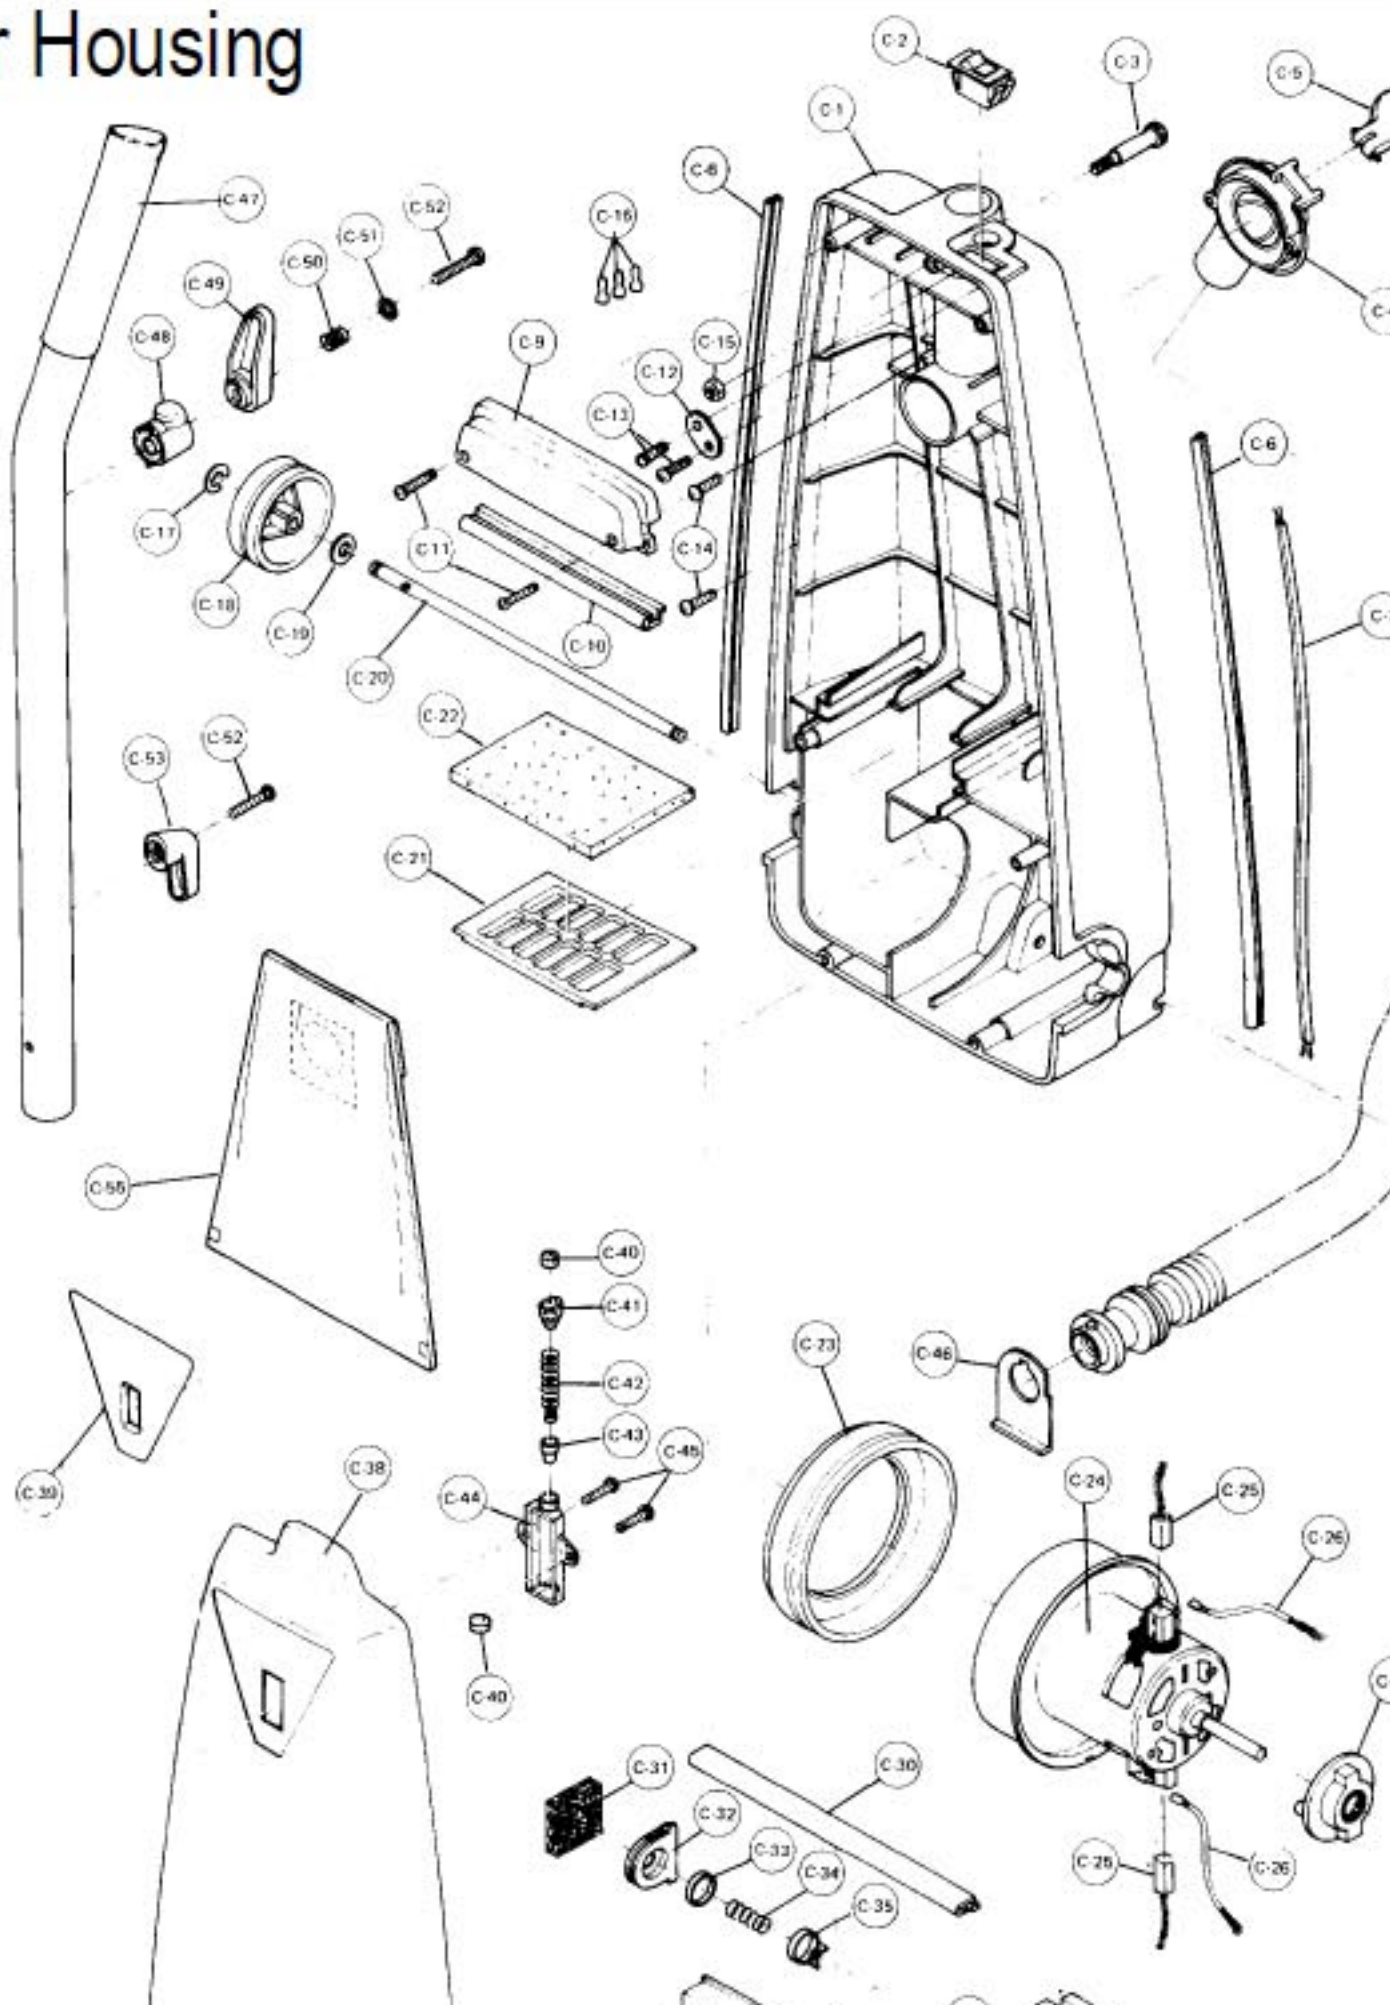

PANASONIC

Models: MC-5210, MC-5217, MC-5220, MC-5230, MC-5237,
MC-5240, MC-5250, MC-5255, MC-5267, MC-5277

Motor Housing