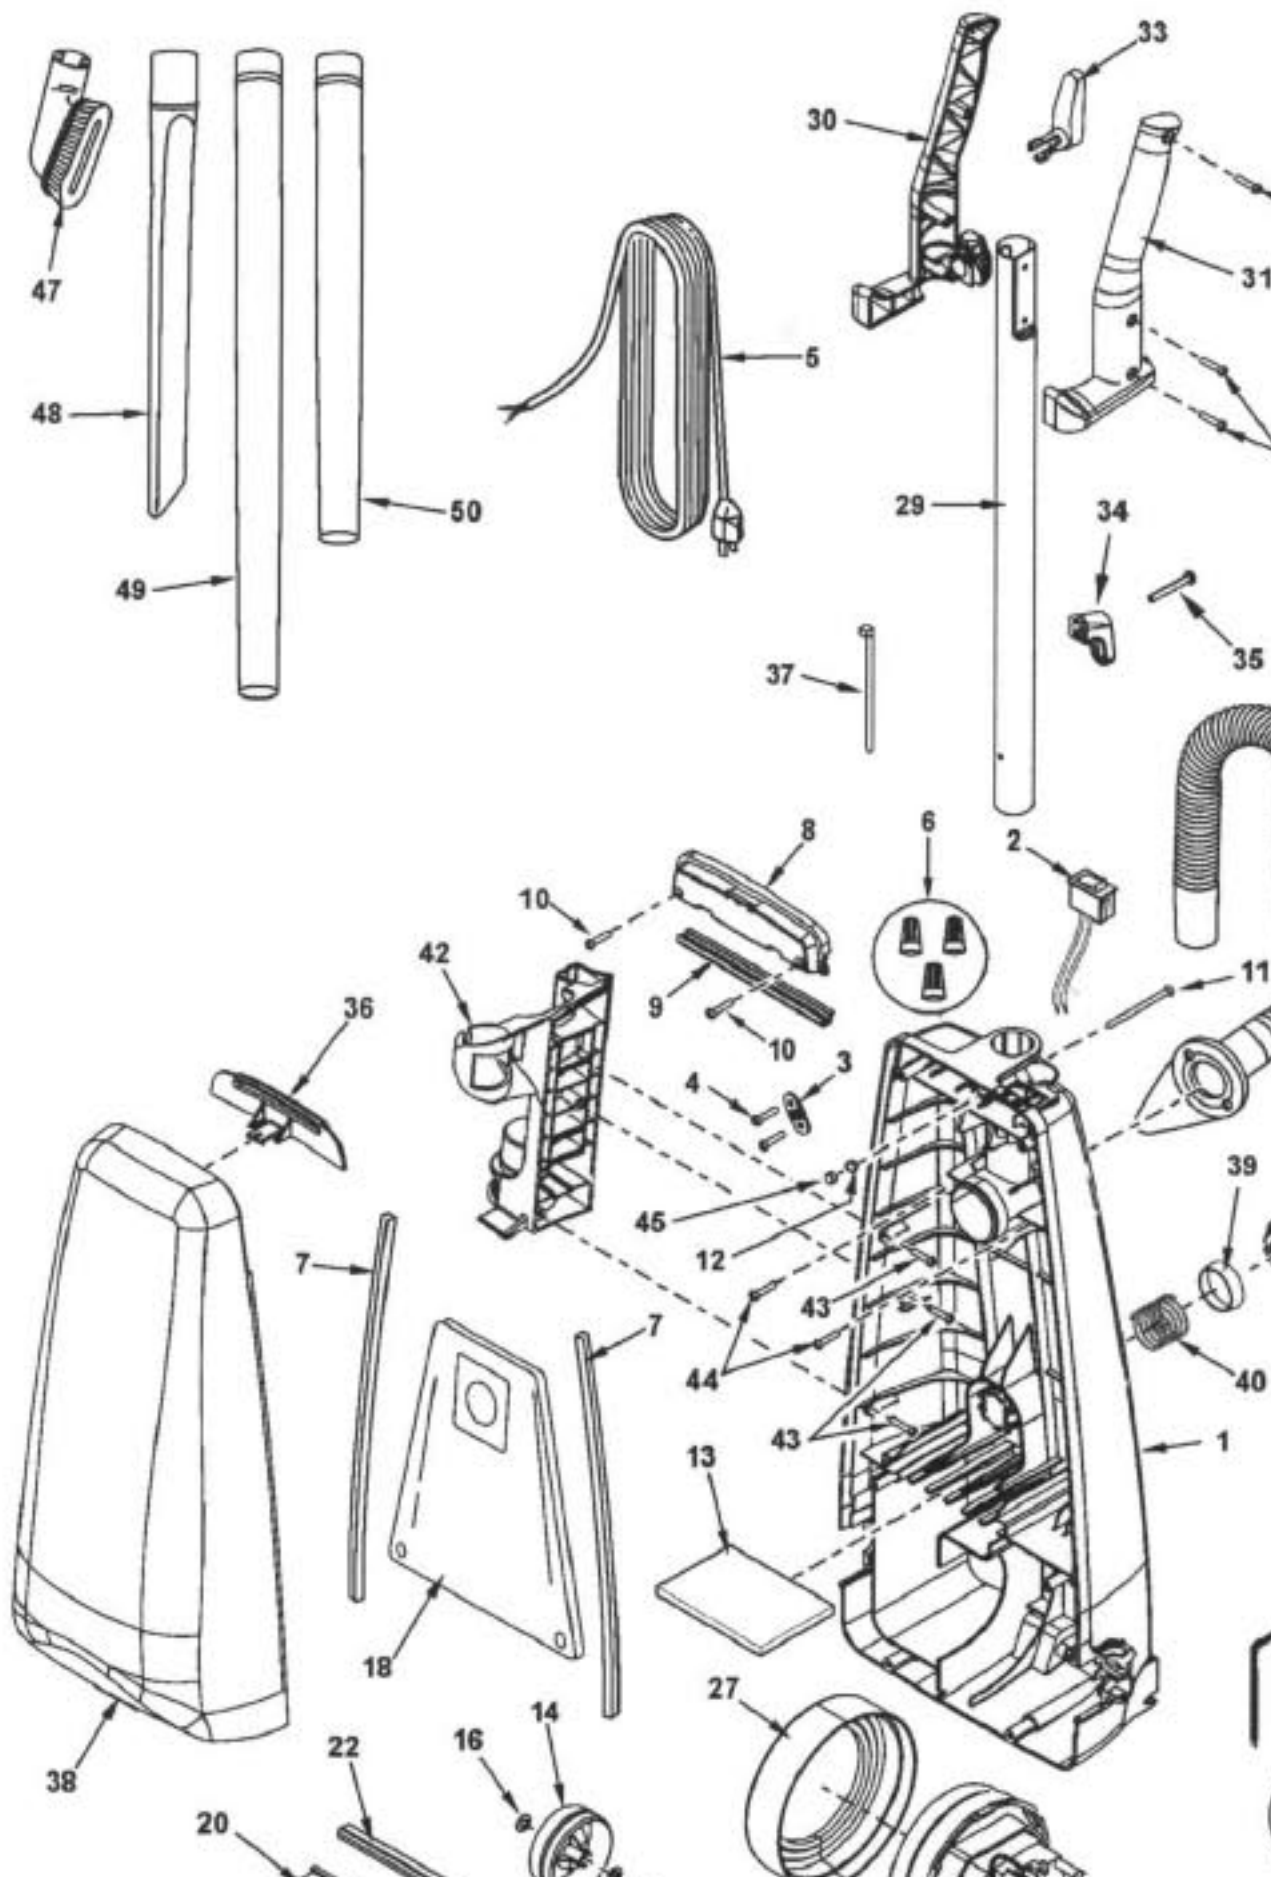

PANASONIC

Models: MC-UG383

PANASONIC

Models: MC-UG383

Index	Part No.	Description
1	P-11237	Dust Compartment
2	P-8913	On/Off Switch
3	P-0698	Cord Switch
4	P-6140	Screw (cord stopper)
5	P-111595	Powercord
6	P-000623	Wire Nut
7	P-111748	Packing (dust container)
8	P-111749	Switch Cover
9	P-111752	Packing (switch cover)
10	P-6140	Screw (switch cover)
11	P-7301	Handle Screw
12	P-2117	Nut
13	P-375	Secondary Filter (foam)
14	P-0114	Wheel
15	P-11642	Shaft (wheel)
16	N/A	Stopper (wheel)
17	P-6115	Washer (wheel)
18	P-11643	Dust Bag, Type U6
19	P-11644	Hose Assembly
20	P-11645	Motor Case
21	P-111496	Filter (motor case)
22	P-111497	Packing (motor case)
23	P-8172	Screw (motor case)
24	P-11269	Fan Motor Unit
25	P-10670	Noise Suppressor
26	P-11378	Motor Support Rubber (rear)
27	N/A	Motor Support Rubber (front)
28	P-3820	Wire Cord
29	P-111767	Handle Tube
30	P-111499	Handle Grip (left)
31	P-11646	Handle Grip (right)
32	P-6140	Screw (handle grip)
33	P-111758	Upper Cord Storage Hook
34	P-11379	Lower Cord Storage Hook
35	P-43096	Screw (lower cord storage hook)
36	P-11382	Latch (dust cover)
37	P-00104	Wire Tie
38	P-11647	Dust Cover
39	P-10776	Protector
40	P-10415	Blue Protector Spring
41	P-111672	Protector Cover
42	P-111671	Wood Holder