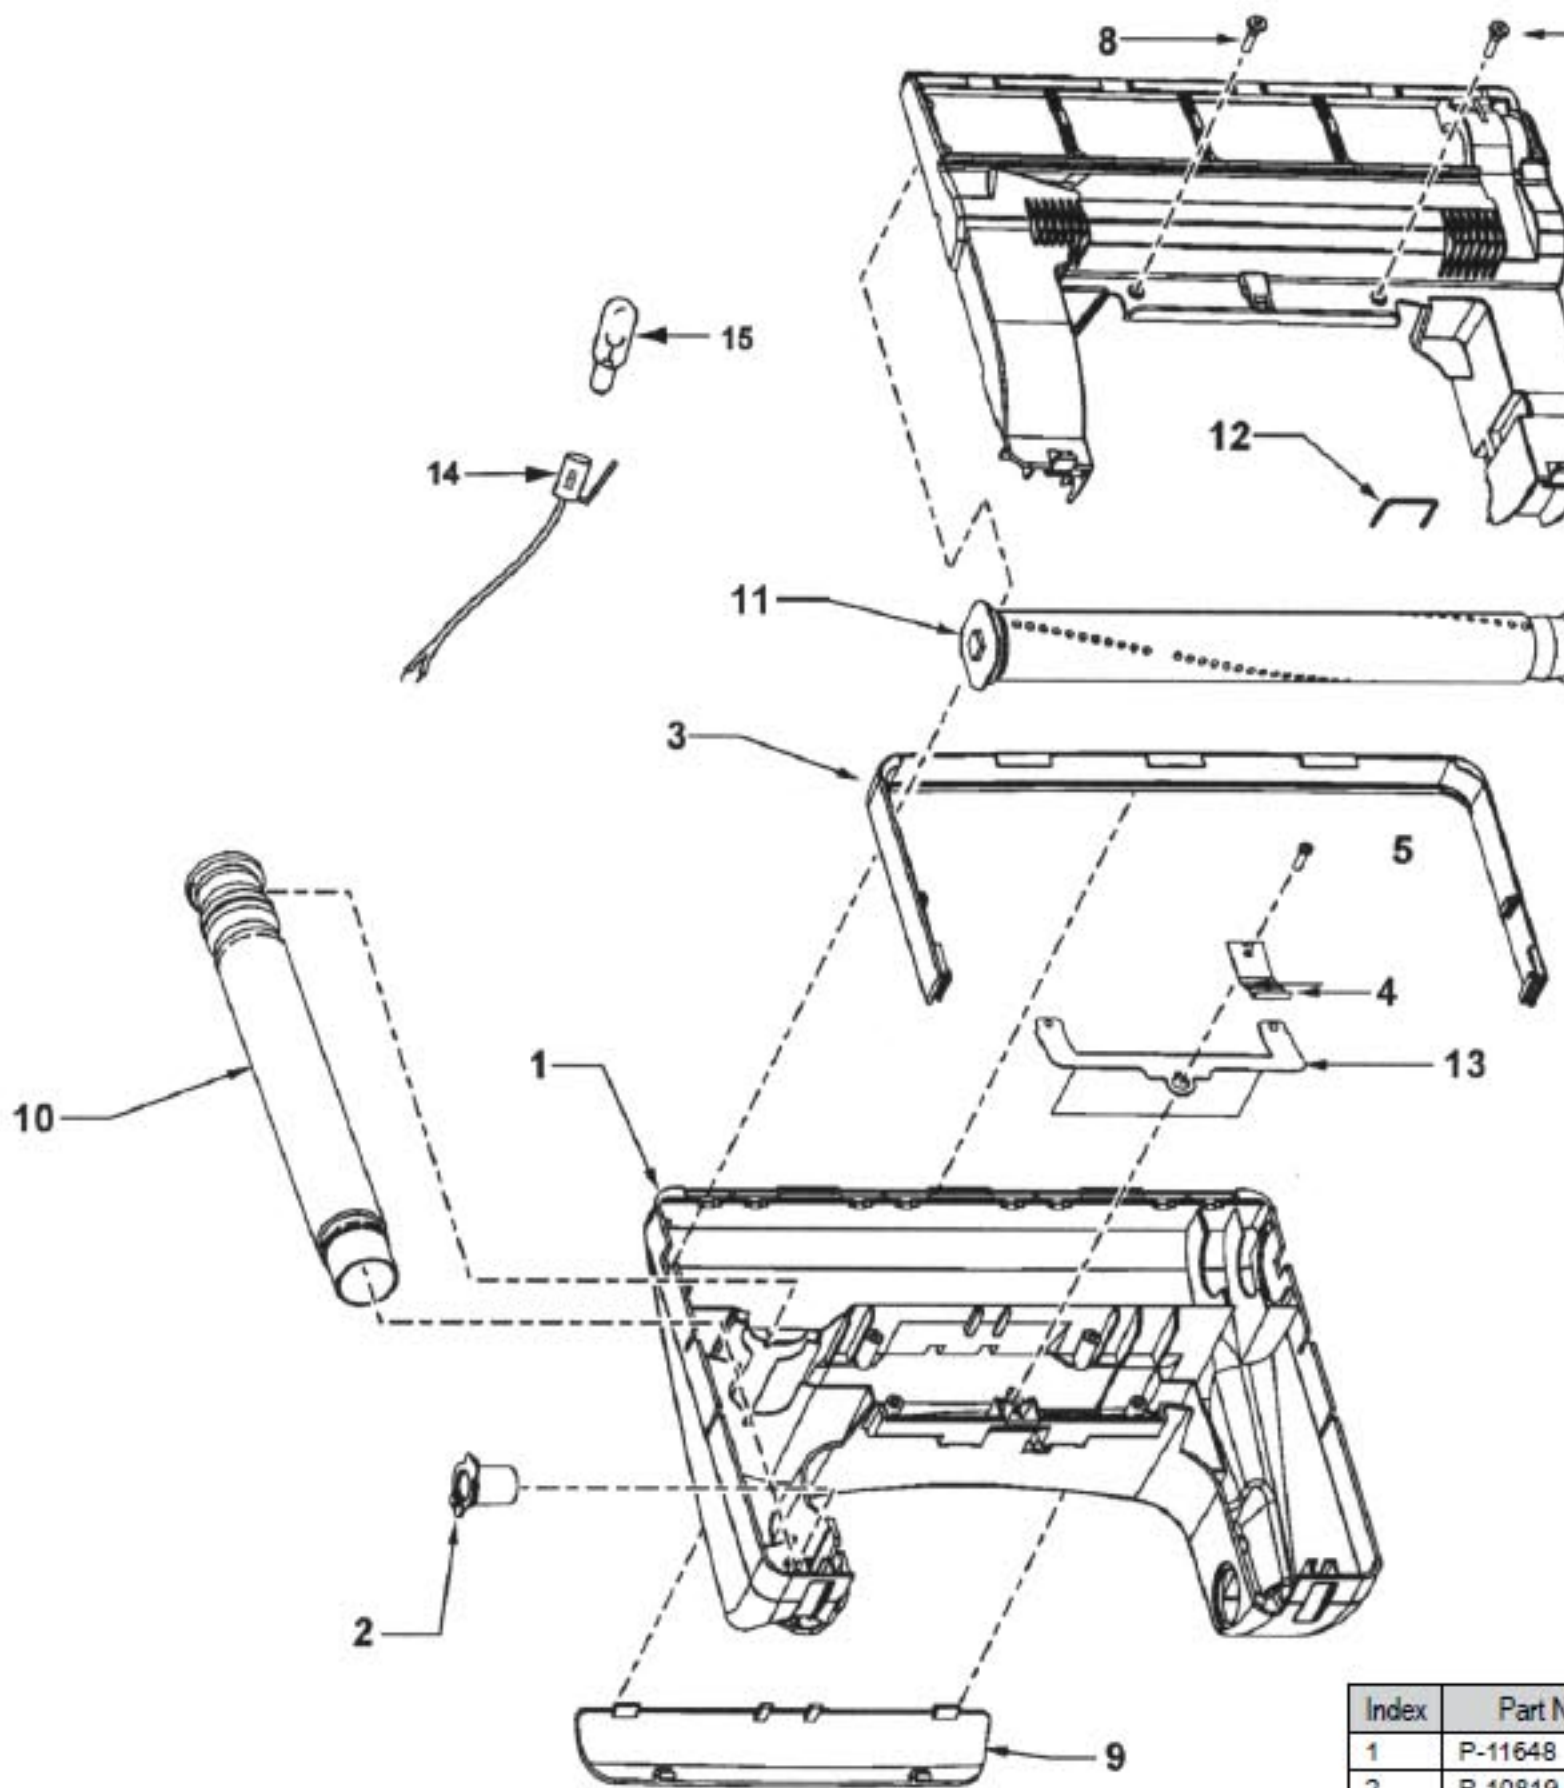

PANASONIC

Models: MC-UG383

NO

Index	Part No.
1	P-11648
2	P-10819
3	P-11234