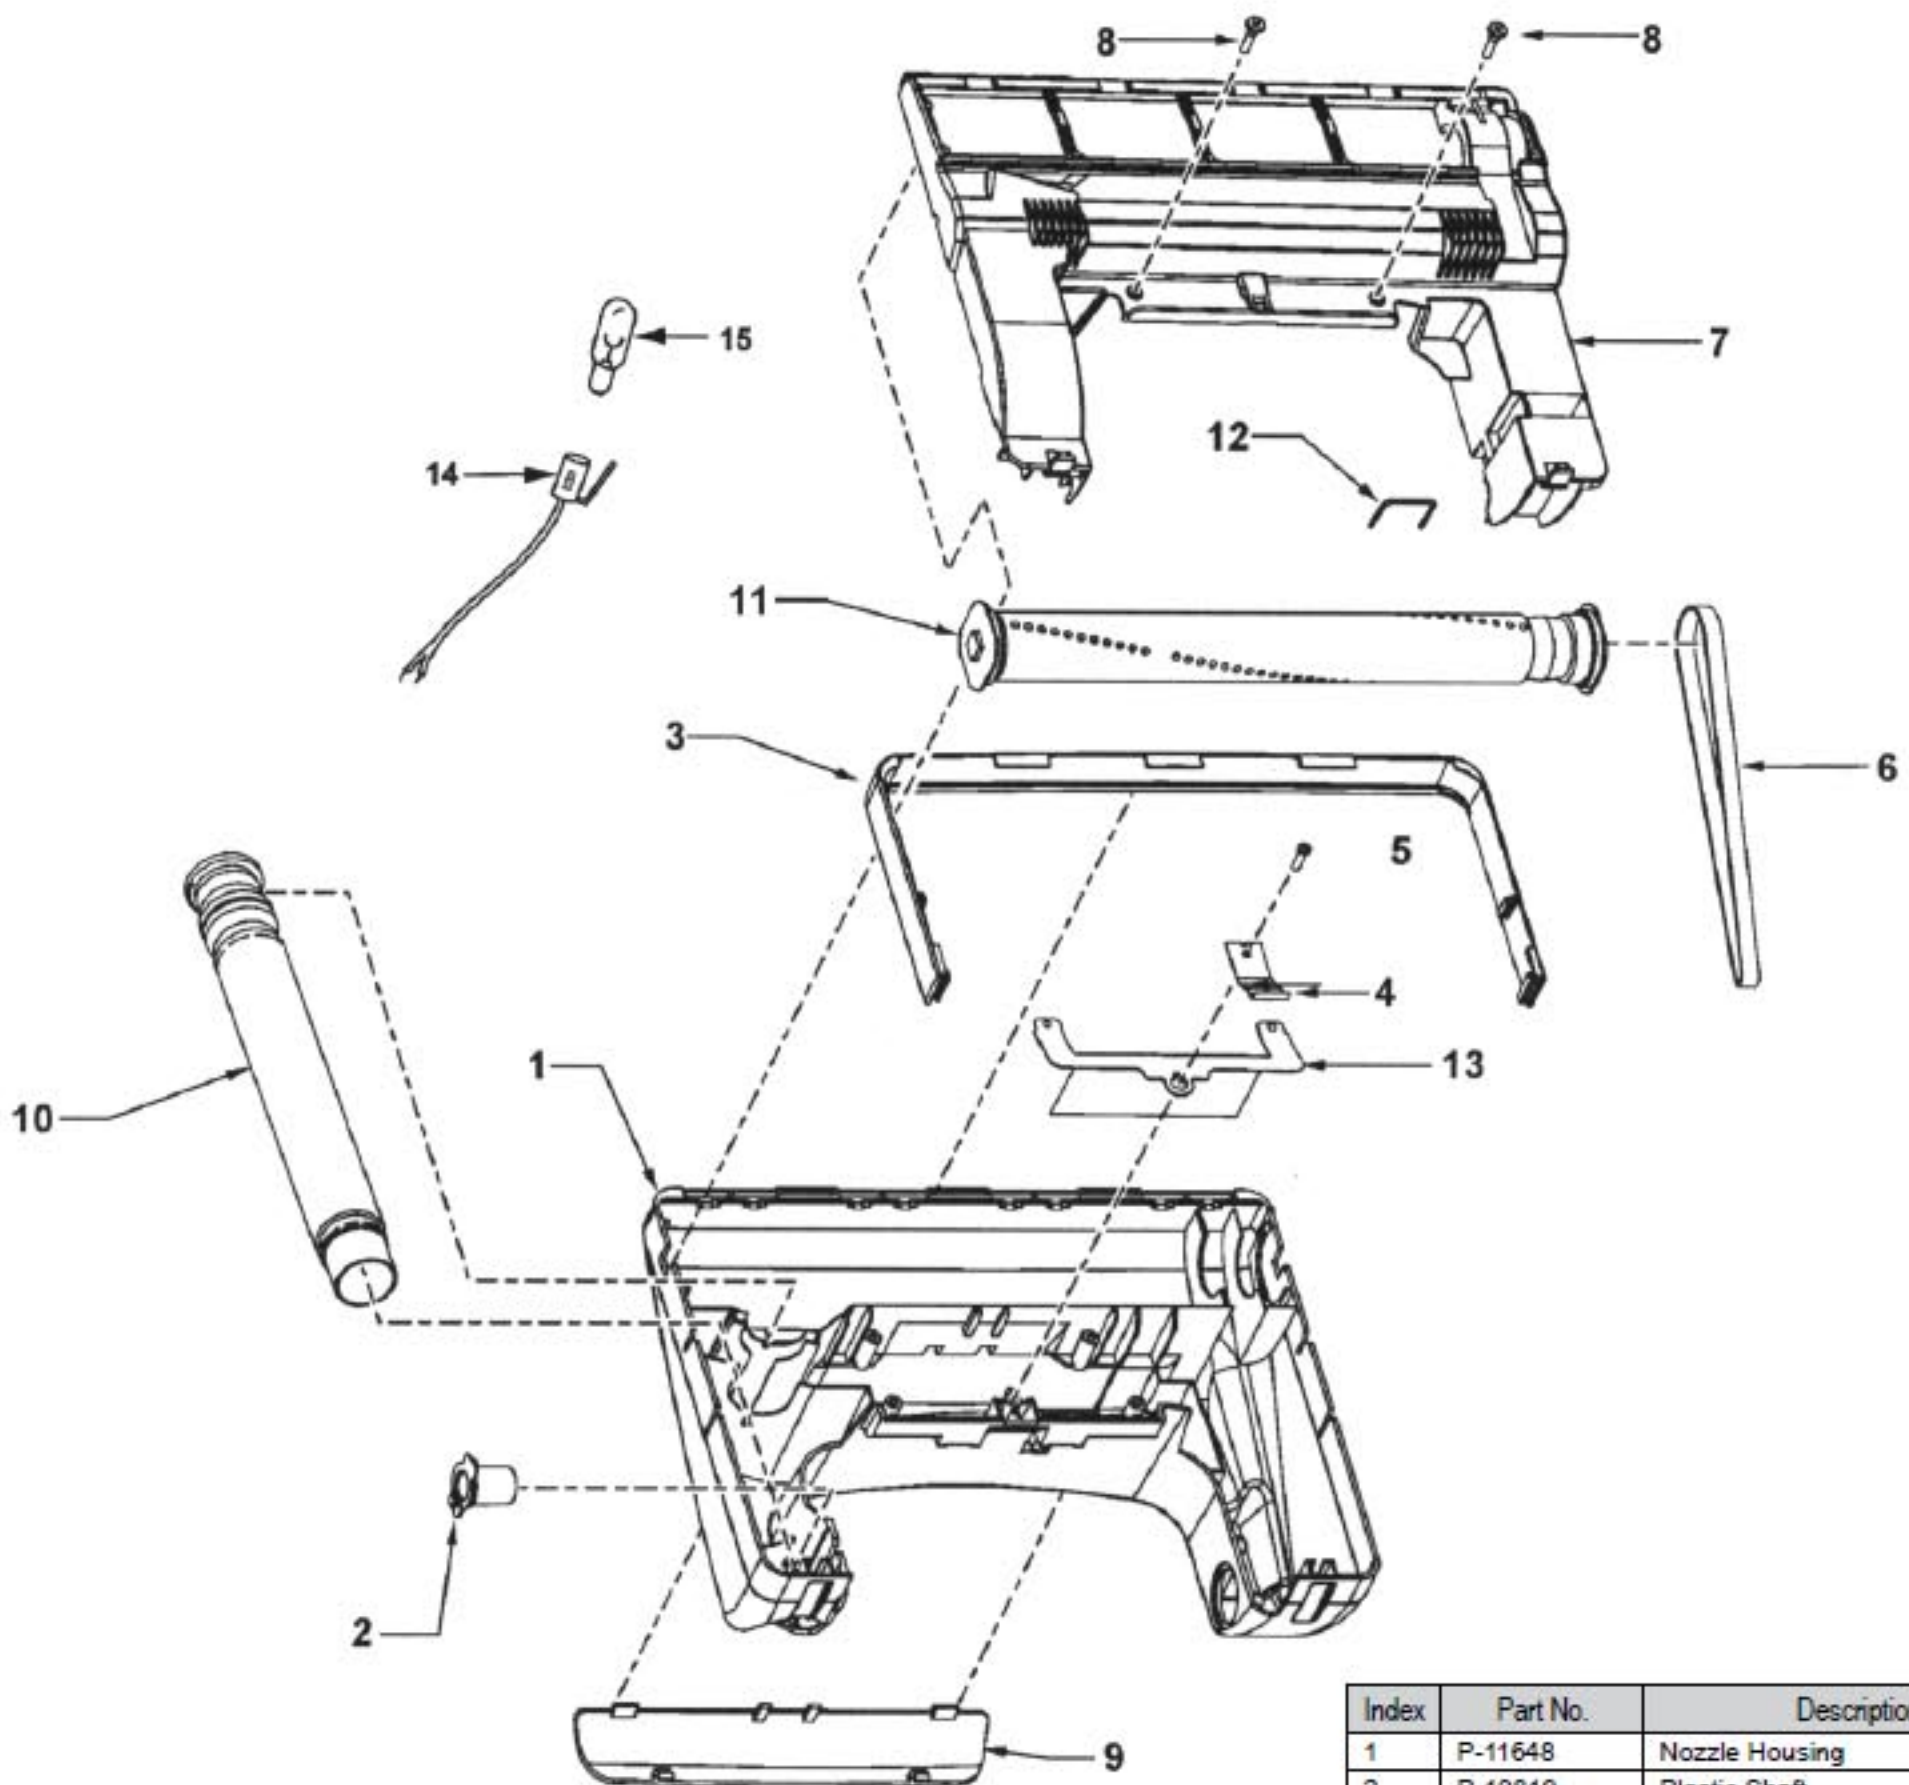

Index	Part No.	Description
1	P-11237	Dust Compartment
2	P-8913	On/Off Switch
3	P-0698	Cord Switch
4	P-6140	Screw (cord stopper)
5	P-111595	Powercord
6	P-000623	Wire Nut
7	P-111748	Packing (dust container)
8	P-111749	Switch Cover
9	P-111752	Packing (switch cover)
10	P-6140	Screw (switch cover)
11	P-7301	Handle Screw
12	P-2117	Nut
13	P-375	Secondary Filter (foam)
14	P-0114	Wheel
15	P-11642	Shaft (wheel)
16	N/A	Stopper (wheel)
17	P-6115	Washer (wheel)
18	P-11643	Dust Bag, Type U6
19	P-11644	Hose Assembly
20	P-11645	Motor Case
21	P-111496	Filter (motor case)
22	P-111497	Packing (motor case)
23	P-8172	Screw (motor case)
24	P-11269	Fan Motor Unit
25	P-10670	Noise Suppressor
26	P-11378	Motor Support Rubber (rear)
27	N/A	Motor Support Rubber (front)
28	P-3820	Wire Cord
29	P-111767	Handle Tube
30	P-111499	Handle Grip (left)
31	P-11646	Handle Grip (right)
32	P-6140	Screw (handle grip)
33	P-111758	Upper Cord Storage Hook
34	P-11379	Lower Cord Storage Hook
35	P-43096	Screw (lower cord storage hook)
36	P-11382	Latch (dust cover)
37	P-00104	Wire Tie
38	P-11647	Dust Cover
39	P-10776	Protector
40	P-10415	Blue Protector Spring
41	P-111672	Protector Cover
42	P-111461	Wand Holder
43	P-6140	Screw (wand holder)
44	P-6140	Screw (suction inlet)
45	P-6106	Insulator Packing (handle screws)
46	P-11381	Lead Assembly
47	P-6088	Dusting Brush
48	P-6069	Crevice Tool
49	P-8180	Extension Wand with tabs
50	P-111394	Extension Wand
51	P-111569	Lead Wire

NOZZLE HOUSING

Index	Part No.	Description
1	P-11648	Nozzle Housing
2	P-10819	Plastic Shaft
3	P-11234	Furniture Guard
4	P-11649	Spring (pedal)
5	P-6140	Screw (pedal spring)
6	P-11369	Belt
7	P-11249	Lower Plate
8	P-6140	Screw
9	P-11650	Window Cover
10	P-10304	Nozzle Hose
11	P-111744	Agitator Unit
12	P-43	Belt Cover
13	P-111746	Slider Support
14	P-9367	Bulb Socket
15	P-7550	Light Bulb