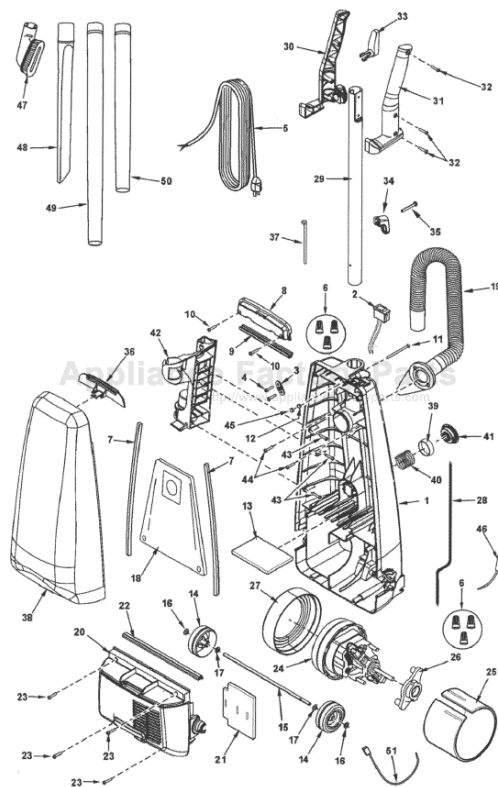

# PANASONIC UG-383 Owner's Manual

[Shop genuine replacement parts for PANASONIC UG-383](#)

BODY

[Find Your PANASONIC Vacuum Cleaner Parts - Select From 605 Models](#)

----- Manual continues below -----

# PANASONIC

Models: MC-UG383

Index	Part No.	Description
1	P-11237	Dust Compartment
2	P-8913	On/Off Switch
3	P-0698	Cord Switch
4	P-6140	Screw (cord stopper)
5	P-111595	Powercord
6	P-000623	Wire Nut
7	P-111748	Packing (dust container)
8	P-111749	Switch Cover
9	P-111752	Packing (switch cover)
10	P-6140	Screw (switch cover)
11	P-7301	Handle Screw
12	P-2117	Nut
13	P-375	Secondary Filter (foam)
14	P-0114	Wheel
15	P-11642	Shaft (wheel)
16	N/A	Stopper (wheel)
17	P-6115	Washer (wheel)
18	P-11643	Dust Bag, Type U6
19	P-11644	Hose Assembly
20	P-11645	Motor Case
21	P-111496	Filter (motor case)
22	P-111497	Packing (motor case)
23	P-8172	Screw (motor case)
24	P-11269	Fan Motor Unit
25	P-10670	Noise Suppressor
26	P-11378	Motor Support Rubber (rear)
27	N/A	Motor Support Rubber (front)
28	P-3820	Wire Cord
29	P-111767	Handle Tube
30	P-111499	Handle Grip (left)
31	P-11646	Handle Grip (right)
32	P-6140	Screw (handle grip)
33	P-111758	Upper Cord Storage Hook
34	P-11379	Lower Cord Storage Hook
35	P-43096	Screw (lower cord storage hook)
36	P-11382	Latch (dust cover)
37	P-00104	Wire Tie
38	P-11647	Dust Cover
39	P-10776	Protector
40	P-10415	Blue Protector Spring
41	P-111672	Protector Cover
42	P-111671	Wood Holder