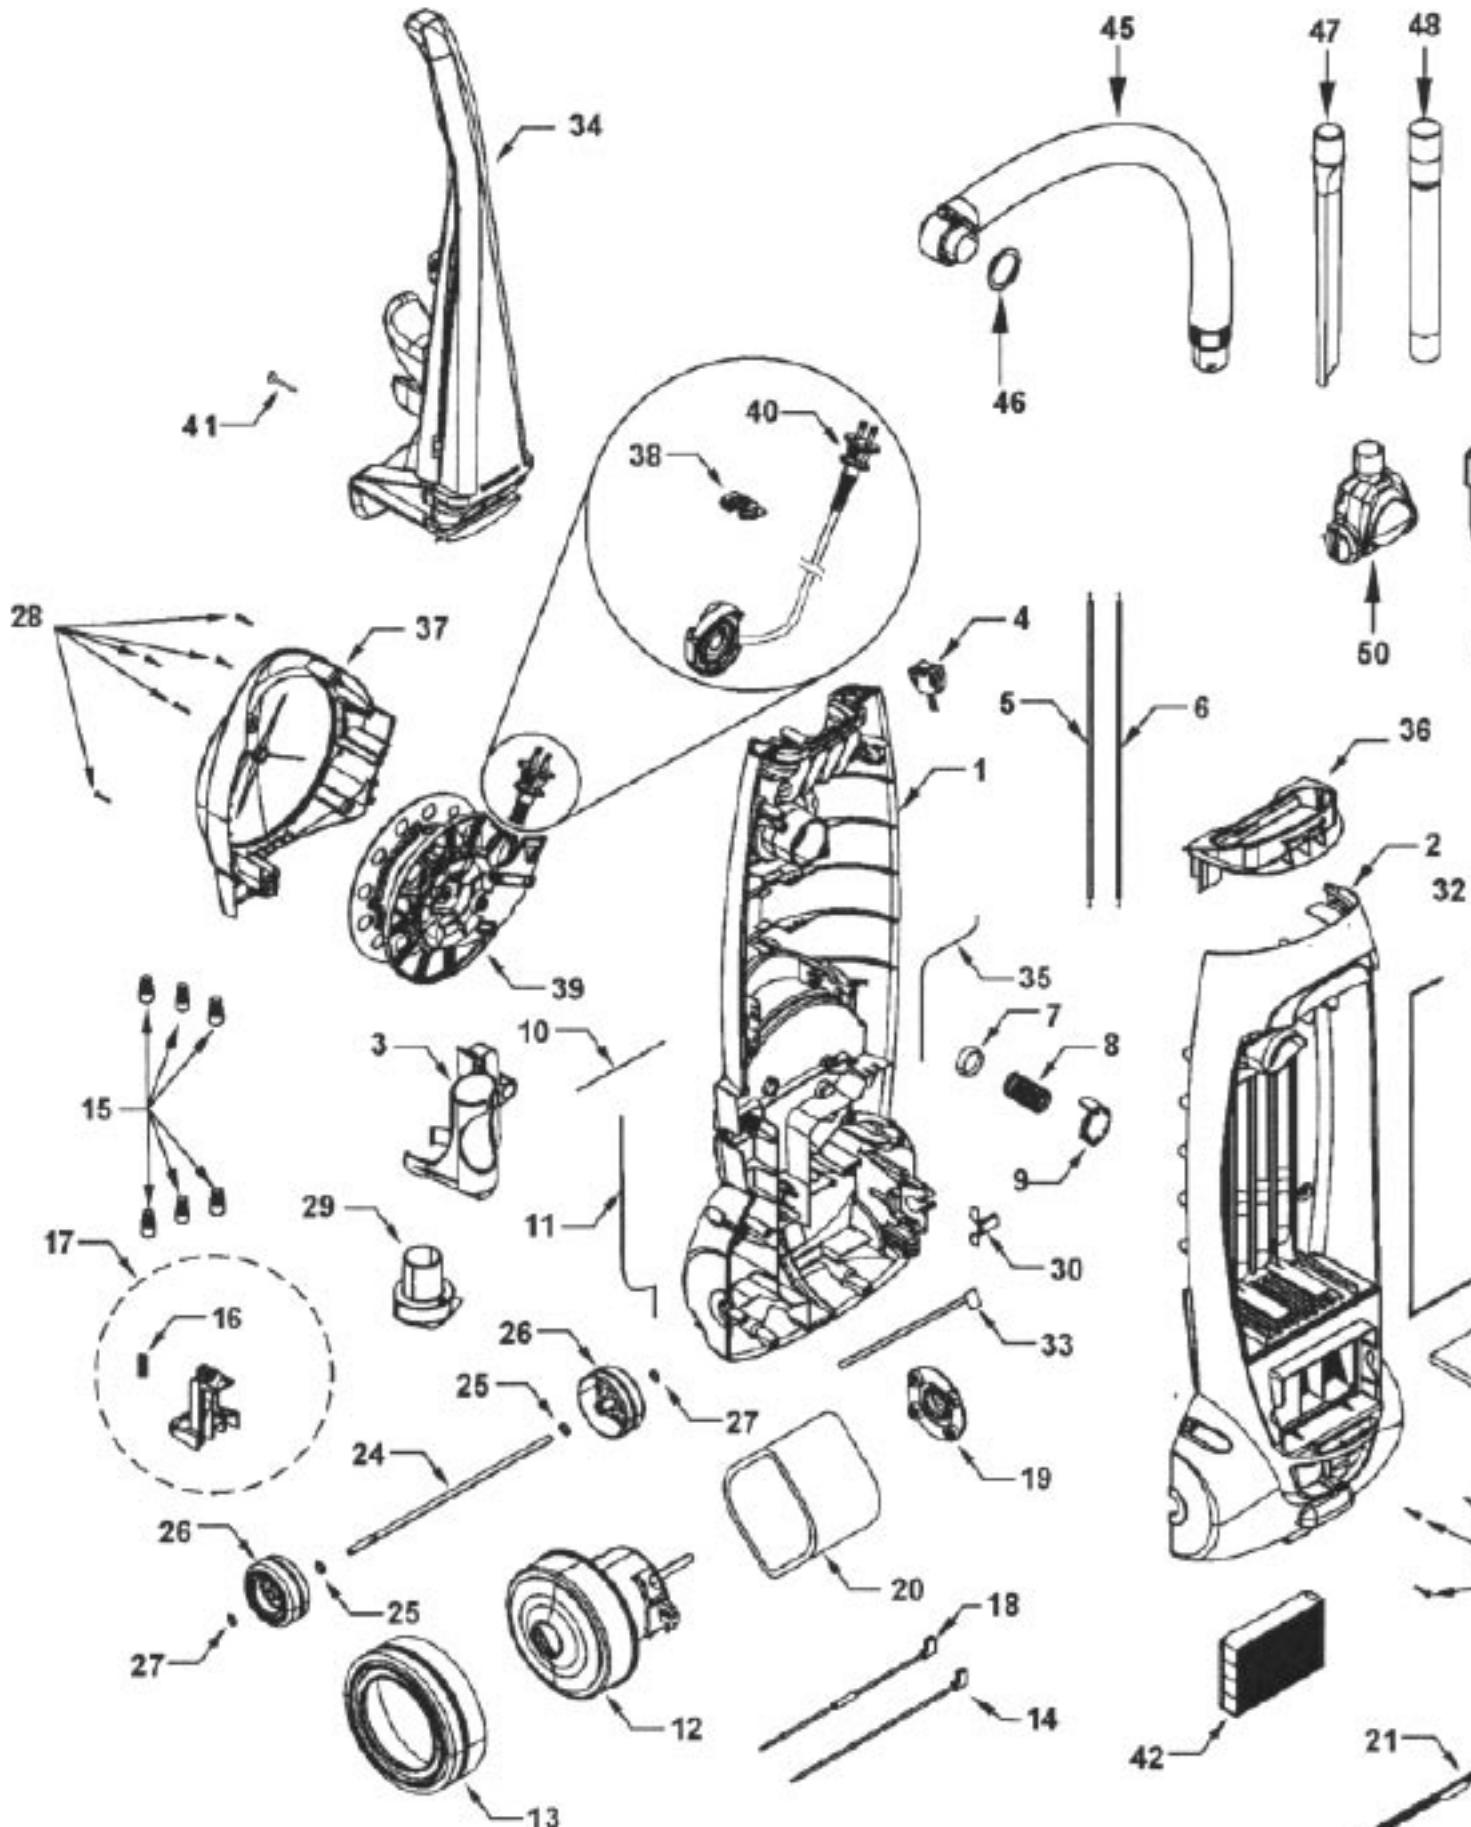

# PANASONIC

Models: MC-UG471

Index	Part No.	Description
1	P-11384	Dust Compartment
2	P-11385	Dust Cover
3	P-111647	Wand Holder
4	P-10451	On/Off Switch
5	P-11386	Lead Wire (white)
6	P-11387	Lead Wire (black)
7	P-10776	Protector
8	P-11388	Protector Spring
9	P-10661	Protector Cover
10	P-11389	Body Packing Right
11	P-11390	Body Packing Left
12	P-11391	Motor
13	P-11392	Motor Support
14	P-111569	Lead Wire
15	N/A	Crimp Connector
16	N/A	Cord Reel Spring
17	P-11393	Brake Lever Assembly
18	P-11381	Lead Wire Assembly
19	P-11394	Motor Support
20	P-10670	Noise Suppressor
21	P-11395	Bulb Socket
22	P-111574	Bulb
23	P-11396	Window
24	P-111588	Wheel Shaft
25	P-6115	Washer
26	P-11318	Wheel