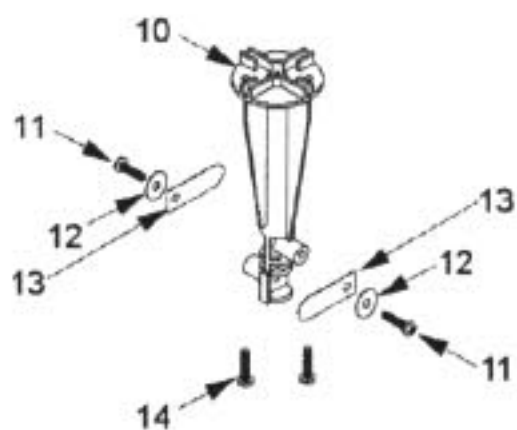

PANASONIC

Models: MC-UL671

Index	Part No.
1	N/A
2	N/A