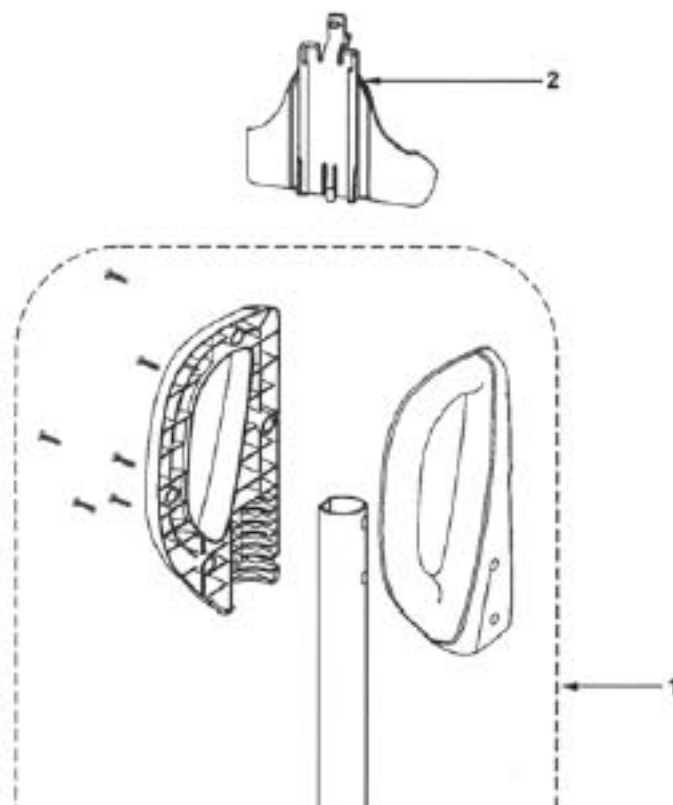

PANASONIC

Models: MC-UL671

Index	Part No.	Description
1	N/A	Dust Cover
2	N/A	Dust Packing
3	N/A	Secondary Filter
4	N/A	Secondary Filter
5	N/A	Switch Assembly
6	N/A	Body Supporter A
7	N/A	Switch Knob
8	N/A	Dust Packing
9	P-11381	Lead Assembly
10	N/A	Fan Motor Unit (ECM)
11	N/A	Motor Cap
12	P-11394	Motor Support Rubber
13	N/A	Motor Support Rubber
18	N/A	Cord Assembly
20	N/A	Packing
21	N/A	Plastic Holder
22	N/A	Gear Assembly
23	N/A	Air Inlet Guide
24	P-10661	Protector Cover
25	P-10776	Protector
26	N/A	Protector Spring (finished)
28	N/A	Dust Compartment
29	N/A	Wheel Unit
30	P-111588	Roller Shaft
31	P-6115	Washer (10 pack)
32	P-74009	Stopper Wheel
33	P-6140	Screw (10 pack)
35	N/A	Connector (wire crimp)

Index	Part No.	Description
36	N/A	Air Guide
37	N/A	Dust Packing
38	N/A	Air Guide Left
39	N/A	Seal
40	N/A	Air Guide Right
41	P-11413	Cord Guide
42	N/A	Cord Rewind Button
43	N/A	Spring (brake lever)
44	N/A	Extension Wand Holder
45	N/A	Handle Carry
46	N/A	Service (button unit)
49	N/A	Cover
50	N/A	Exhaust Filter
51	N/A	Filter Cover
52	N/A	Window
55	N/A	Handle Grommet
56	N/A	Hose
58	P-111300	Extension Wand
59	P-6069	Crevice Tool
60	P-6088	Dusting Brush Unit
61	P-11595	Operating Instructions
62	N/A	Turbine Unit
63	N/A	Bulb Socket
64	N/A	Lead Wire M (white)
65	P-10670	Noise Suppressor
66	P-11574	Bulb (light)
70	N/A	Label A

Index	Part No.
1	N/A
2	N/A