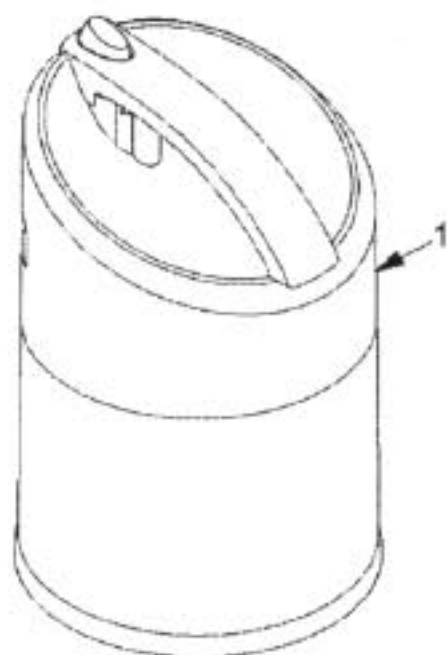

PANASONIC

Models: MC-UL671

Index	Part No.
1	N/A
2	N/A