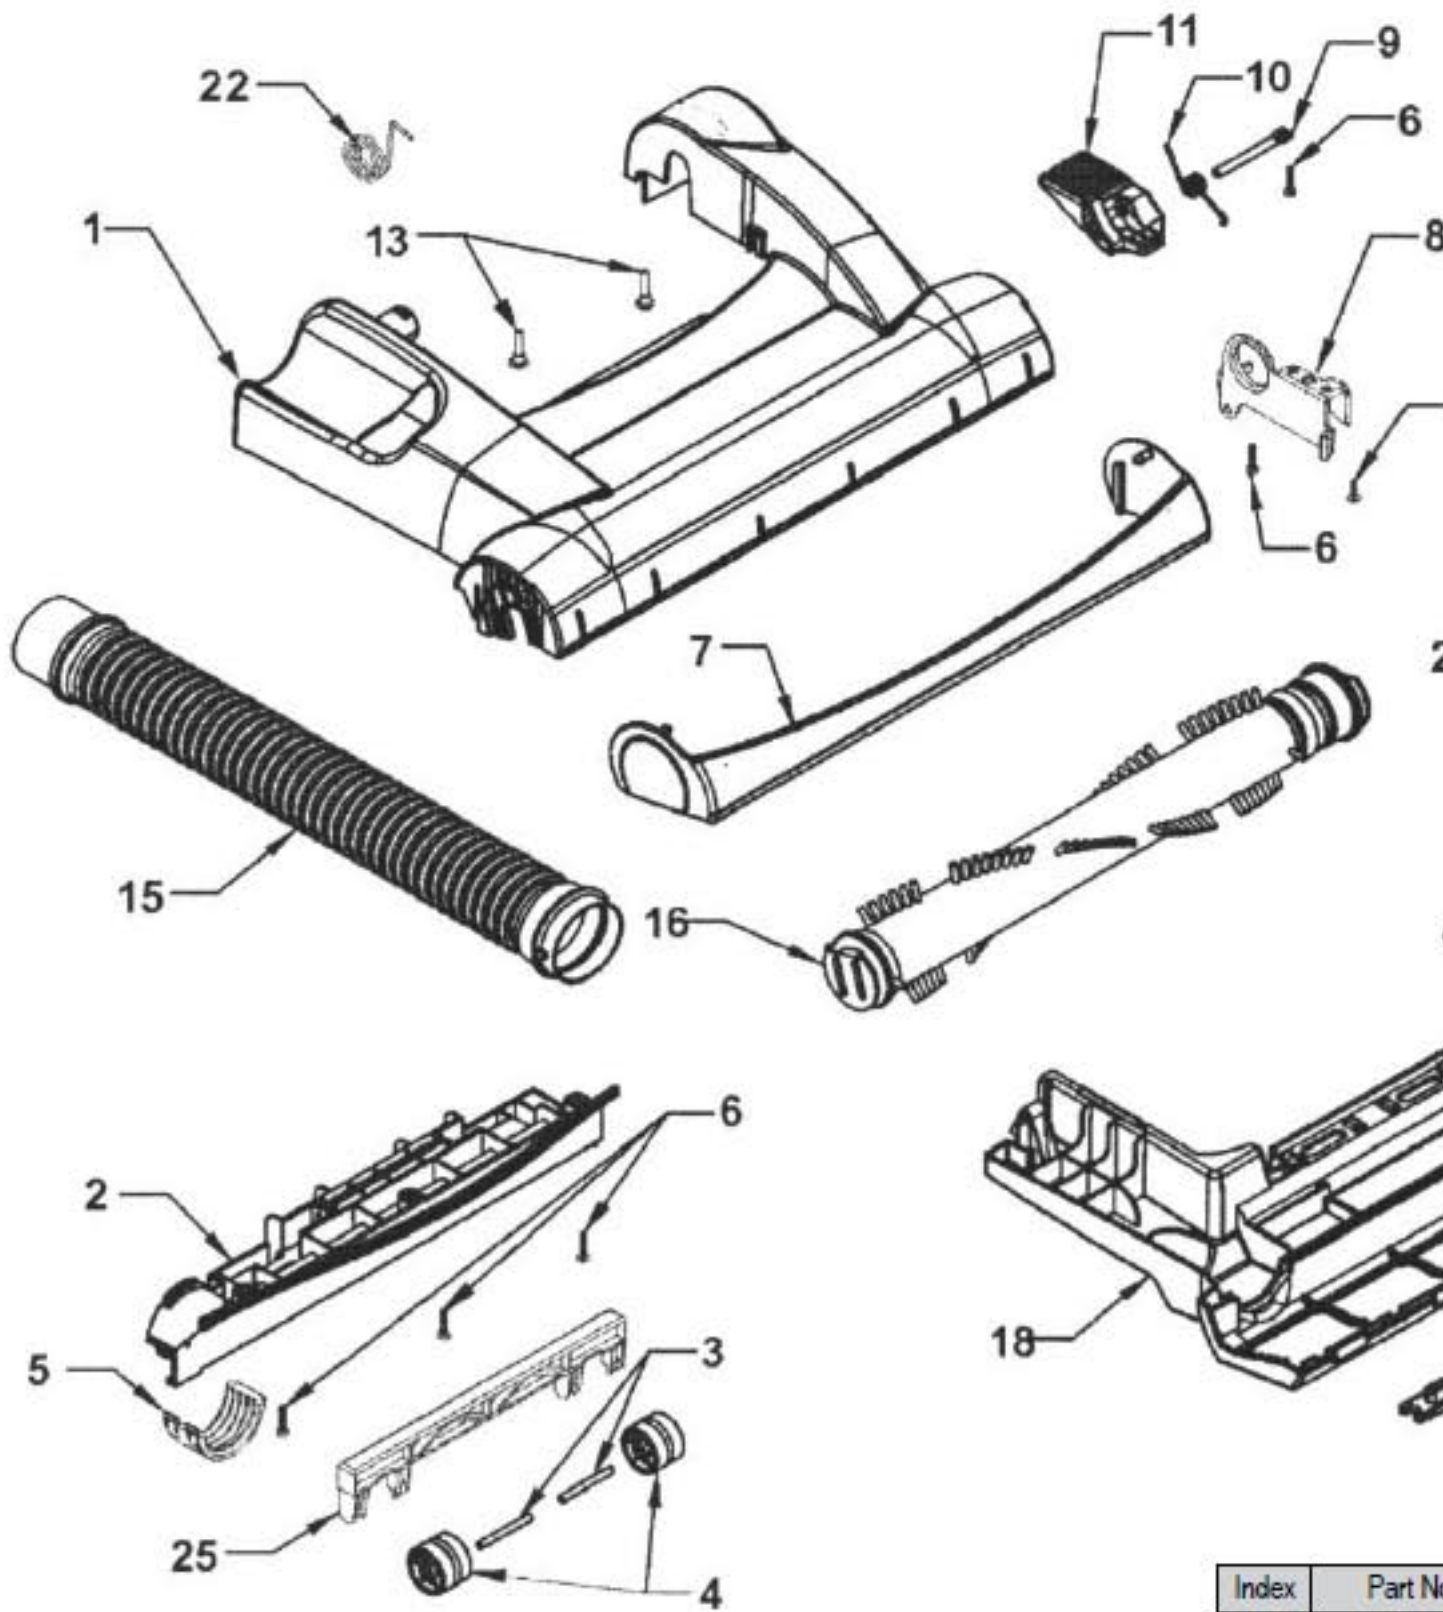

PANASONIC

Models: MC-UL671

Index	Part No
1	N/A
2	P-11596
3	P-10357
4	N/A
5	P-11427
6	P-6140
7	P-11421
8	N/A
9	N/A