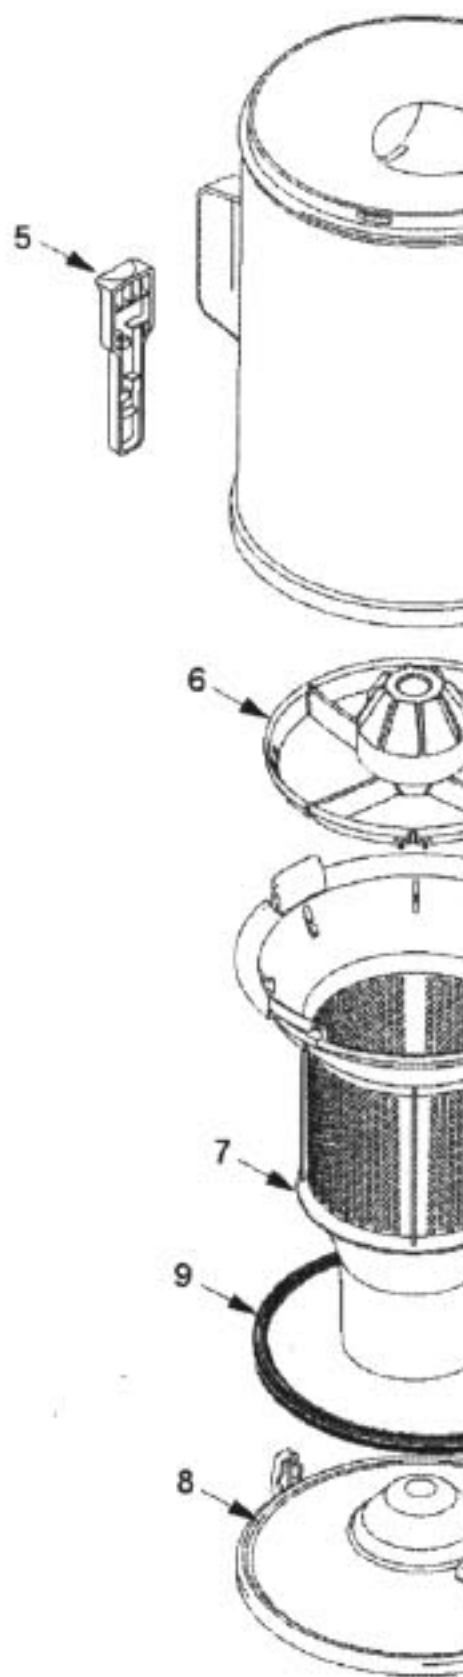

PANASONIC

Models: MC-UL671

Index	Part No.
1	N/A
2	N/A