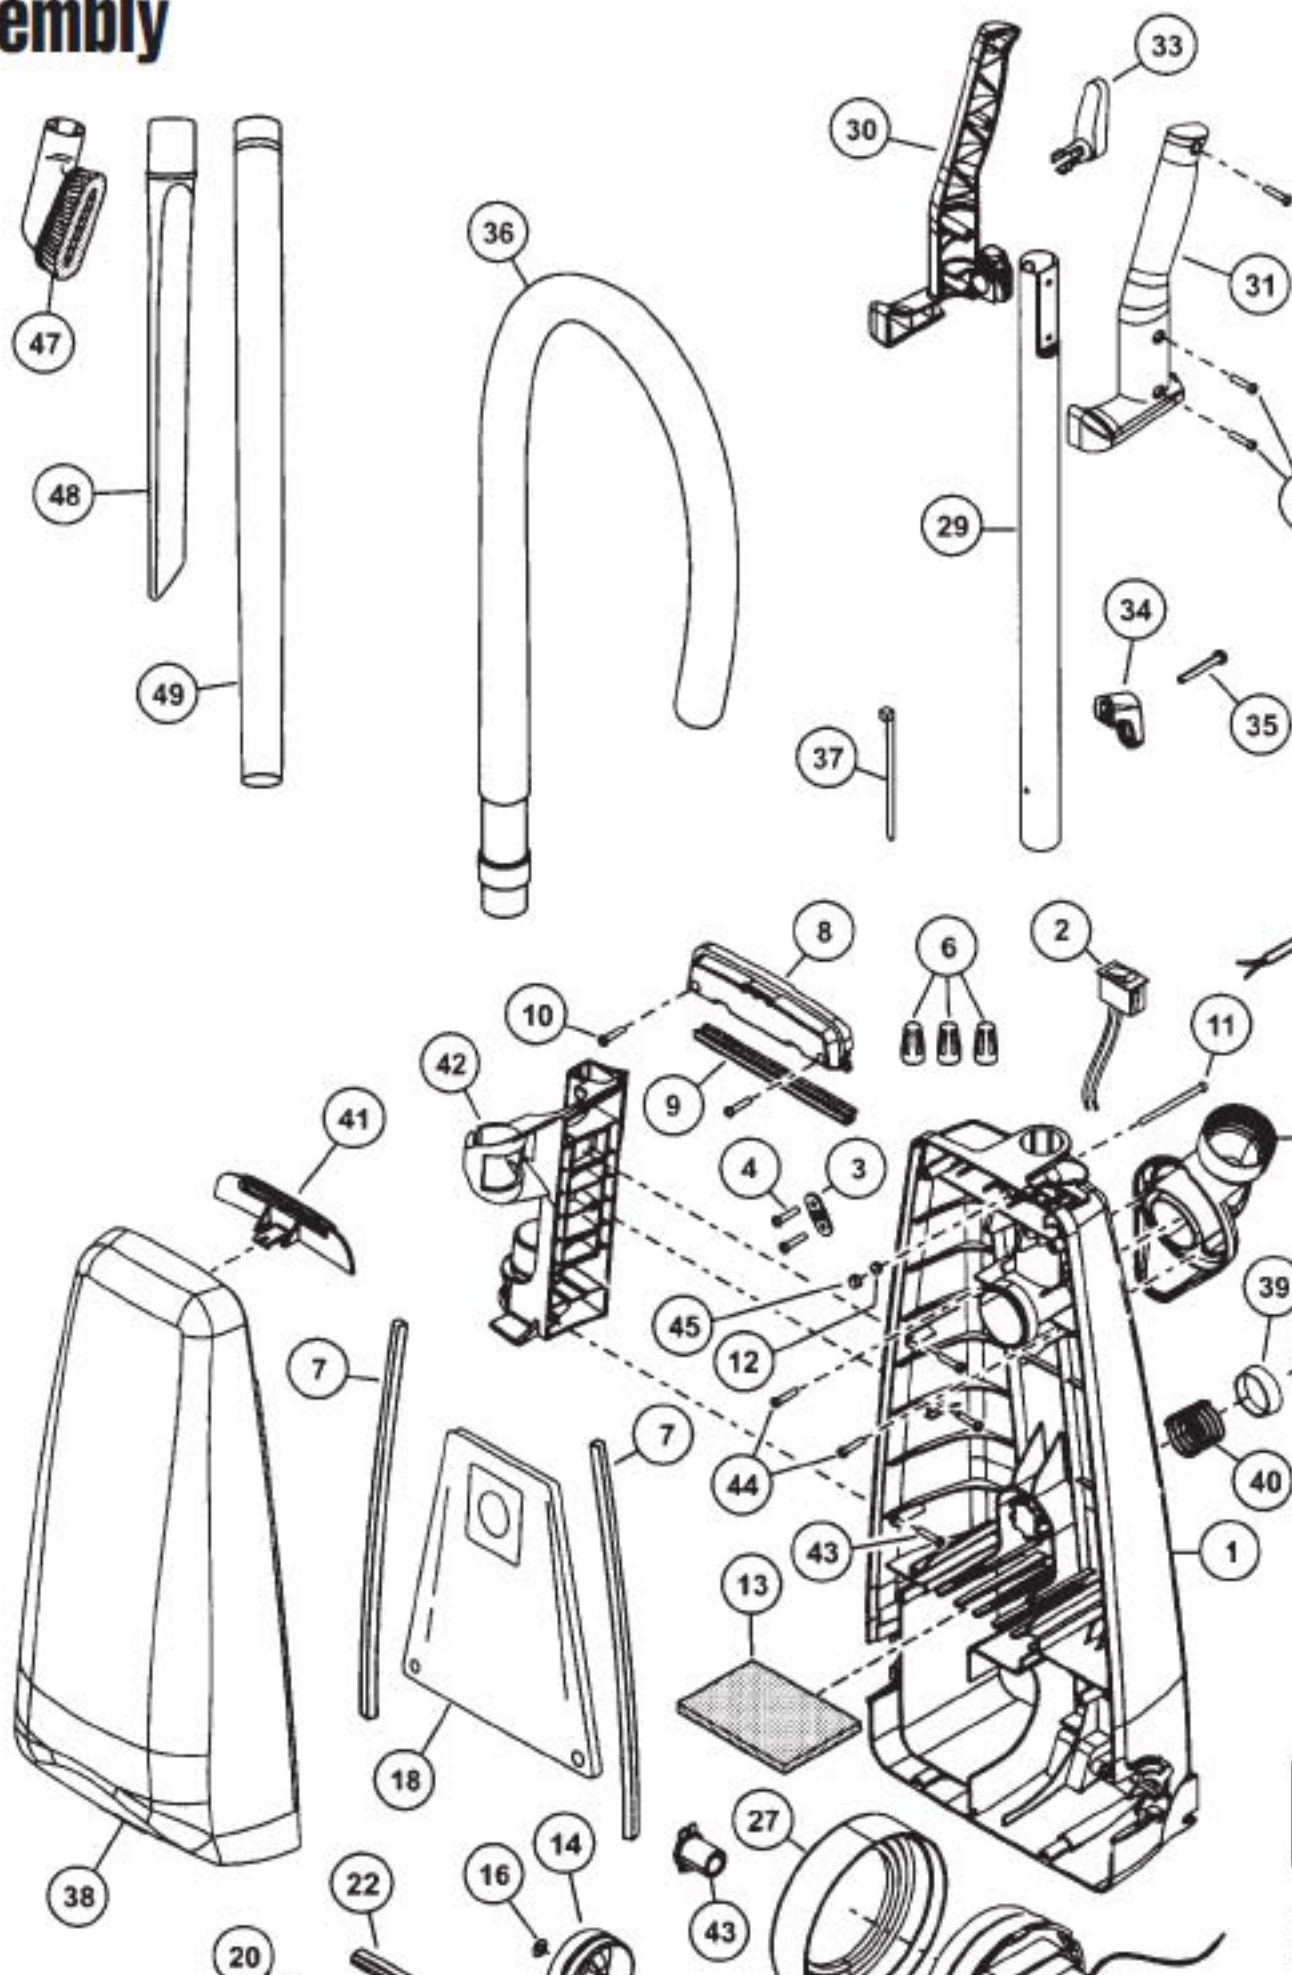

This Owner's Manual is provided and hosted by [Appliance Factory Parts](#).

PANASONIC V5003 Owner's Manual

[Shop genuine replacement parts for PANASONIC
V5003](#)

[Find Your PANASONIC Vacuum Cleaner Parts - Select From 605 Models](#)

----- Manual continues below -----

Models: MC-V5003

Body Assembly

Models: MC-V5003

Body Assembly

Index	Part No.	Description
1	P-111761	Dust compartment unit
2	P-8913	On/Off switch
3	P-111762	Cord stopper
4	P-6140	Screw (cord stopper)
5	P-111763	Power cord
6	P-000623	Wire connector
7	P-111748	Packing (dust container)
8	P-111749	Switch cover
9	P-111752	Packing (switch cover)
10	P-6140	Screw (switch cover)
11	P-7301	Handle screw
12	P-2117	Nut (handle screw)
13	P-111764	Secondary filter (foam)
14	P-111747	Wheel
15	P-111753	Shaft (wheel)
16	P-111754	Stopper (wheel)
17	P-6115	Washer (wheel)
18	P-111387	Dust bag (type U6)
19	P-111755	Suction Inlet
20	P-111765	Motor case
21	P-111496	Filter (motor case)
22	P-111497	Packing (motor case)
23	P-8172	Screw (motor case)
24	P-111498	Fan motor unit
25	P-111756	Noise suppressor

Index	Part No.	Description
26	P-111757	Motor supp
27	P-111766	Motor supp
28	P-3820	Wire cord
29	P-111776	Handle tub
30	P-111499	Handle grip
31	P-111767	Handle grip
32	P-6140	Screw (han
33	P-111758	Upper cord
34	P-111768	Lower cord
35	P-43096	Screw (low
36	P-111769	Extension l
37	P-00104	Wire tie
38	P-111770	Dust cover
39	P-111771	Protector
40	P-111759	Protector s
41	P-111772	Protector c
42	P-111500	Wand hold
43	P-6140	Screw (wan
44	P-6140	Screw (suc
45	P-111773	Insulator p
46	P-111290	Lead asser
47	P-111774	Dusting br
48	P-111760	crevice too
49	P-111775	Extension v