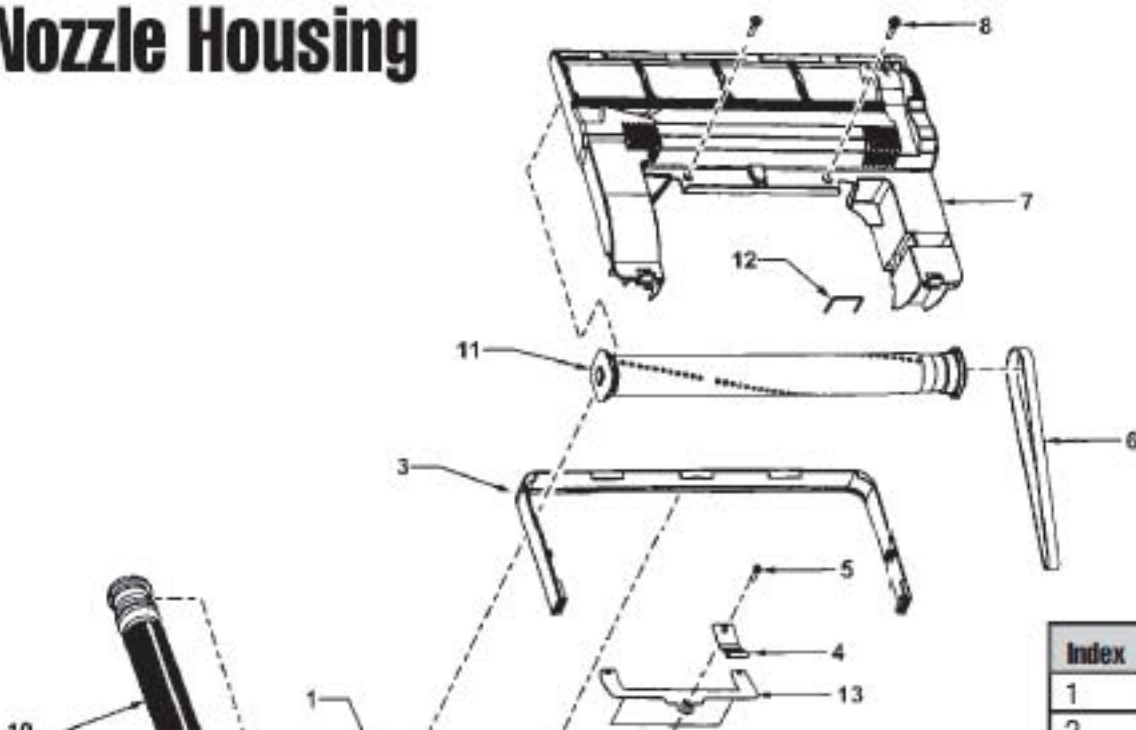

Models: MC-V5003

Body Assembly

Index	Part No.	Description
1	P-111761	Dust compartment unit
2	P-8913	On/Off switch
3	P-111762	Cord stopper
4	P-6140	Screw (cord stopper)
5	P-111763	Power cord
6	P-000623	Wire connector
7	P-111748	Packing (dust container)
8	P-111749	Switch cover
9	P-111752	Packing (switch cover)
10	P-6140	Screw (switch cover)
11	P-7301	Handle screw
12	P-2117	Nut (handle screw)
13	P-111764	Secondary filter (foam)
14	P-111747	Wheel
15	P-111753	Shaft (wheel)
16	P-111754	Stopper (wheel)
17	P-6115	Washer (wheel)
18	P-111387	Dust bag (type U6)
19	P-111755	Suction Inlet
20	P-111765	Motor case
21	P-111496	Filter (motor case)
22	P-111497	Packing (motor case)
23	P-8172	Screw (motor case)
24	P-111498	Fan motor unit
25	P-111756	Noise suppressor

Index	Part No.	Description
26	P-111757	Motor supp
27	P-111766	Motor supp
28	P-3820	Wire cord
29	P-111776	Handle tub
30	P-111499	Handle grip
31	P-111767	Handle grip
32	P-6140	Screw (han
33	P-111758	Upper cord
34	P-111768	Lower cord
35	P-43096	Screw (low
36	P-111769	Extension l
37	P-00104	Wire tie
38	P-111770	Dust cover
39	P-111771	Protector
40	P-111759	Protector s
41	P-111772	Protector c
42	P-111500	Wand hold
43	P-6140	Screw (wan
44	P-6140	Screw (suc
45	P-111773	Insulator p
46	P-111290	Lead asser
47	P-111774	Dusting br
48	P-111760	crevice too
49	P-111775	Extension v

Nozzle Housing

Index	Part No.	Description
1	P-111737	Nozzle hou
2	P-111738	Shaft (pl