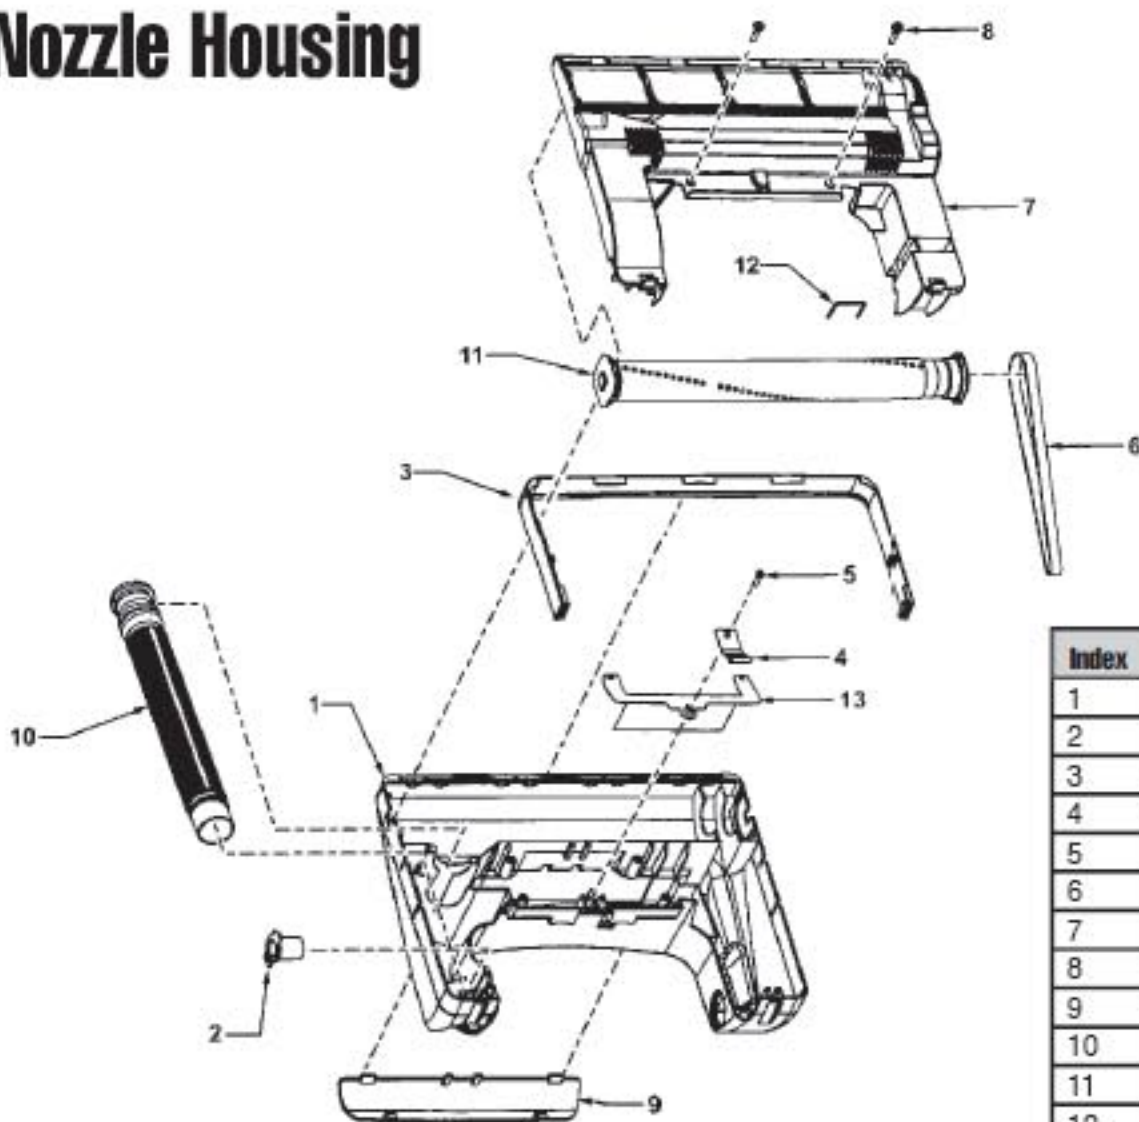

Models: MC-V5003

Body Assembly

Models: MC-V5003

Body Assembly

Index	Part No.	Description
1	P-111761	Dust compartment unit
2	P-8913	On/Off switch
3	P-111762	Cord stopper
4	P-6140	Screw (cord stopper)
5	P-111763	Power cord
6	P-000623	Wire connector
7	P-111748	Packing (dust container)
8	P-111749	Switch cover
9	P-111752	Packing (switch cover)
10	P-6140	Screw (switch cover)
11	P-7301	Handle screw
12	P-2117	Nut (handle screw)
13	P-111764	Secondary filter (foam)
14	P-111747	Wheel
15	P-111753	Shaft (wheel)
16	P-111754	Stopper (wheel)
17	P-6115	Washer (wheel)
18	P-111387	Dust bag (type U6)
19	P-111755	Suction Inlet
20	P-111765	Motor case
21	P-111496	Filter (motor case)
22	P-111497	Packing (motor case)
23	P-8172	Screw (motor case)
24	P-111498	Fan motor unit
25	P-111756	Noise suppressor

Index	Part No.	Description
26	P-111757	Motor support (front)
27	P-111766	Motor support rubber (rear)
28	P-3820	Wire cord
29	P-111776	Handle tube
30	P-111499	Handle grip (left)
31	P-111767	Handle grip (right)
32	P-6140	Screw (handle grip)
33	P-111758	Upper cord storage hook
34	P-111768	Lower cord storage hook
35	P-43096	Screw (lower cord storage hook)
36	P-111769	Extension hose
37	P-00104	Wire tie
38	P-111770	Dust cover
39	P-111771	Protector
40	P-111759	Protector spring (red)
41	P-111772	Protector cover
42	P-111500	Wand holder
43	P-6140	Screw (wand holder)
44	P-6140	Screw (suction Inlet)
45	P-111773	Insulator packing (handle screw)
46	P-111290	Lead assembly
47	P-111774	Dusting brush
48	P-111760	crevice tool
49	P-111775	Extension wandt

Nozzle Housing

Index	Part No.	Description
1	P-111737	Nozzle housing
2	P-111738	Shaft (plastic)
3	P-111739	Furniture guard
4	P-111741	Spring (pedal)
5	P-6140	Screw (pedal spring)
6	P-00181	Belt
7	P-111495	Lower plate
8	P-6140	Screw (lower plate)
9	P-111742	Window cover
10	P-111743	Nozzle hose
11	P-111744	Agitator unit
12	P-111745	Belt cover
13	P-111746	Slider support