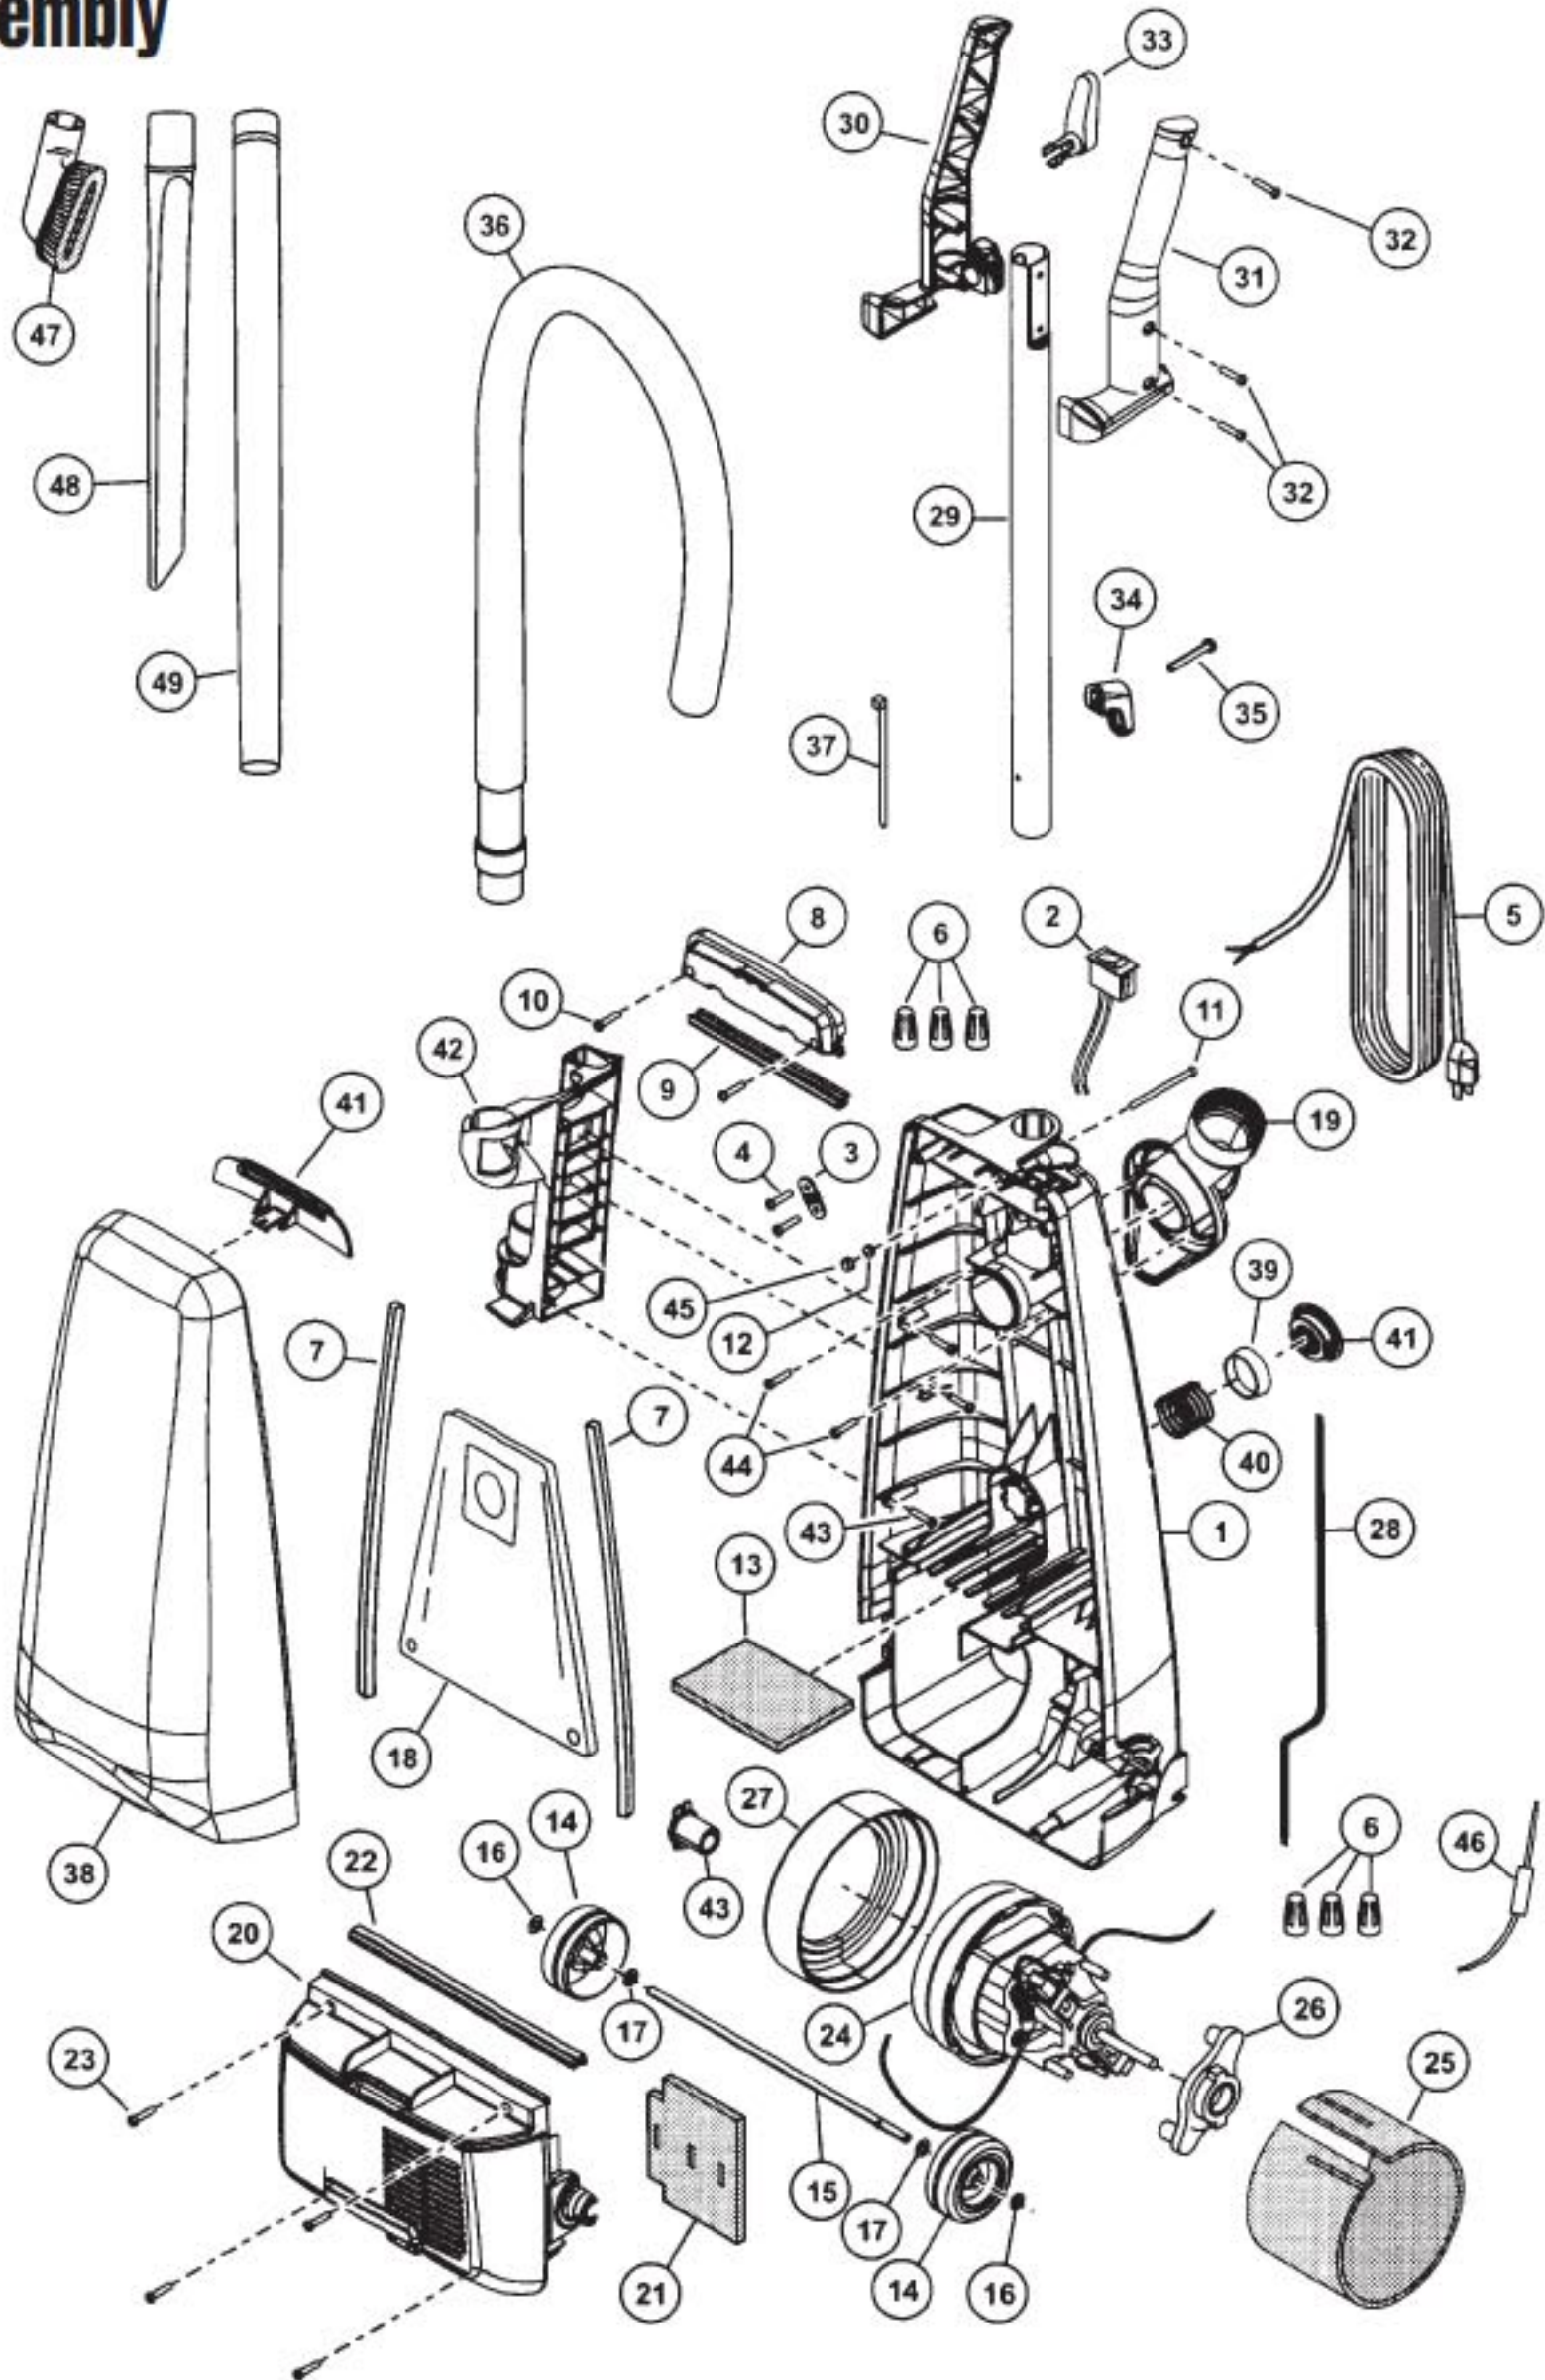

Models: MC-V5003

Body Assembly

Models: MC-V5003

Body Assembly

Index	Part No.	Description
1	P-111761	Dust compartment unit
2	P-8913	On/Off switch
3	P-111762	Cord stopper
4	P-6140	Screw (cord stopper)
5	P-111763	Power cord
6	P-000623	Wire connector
7	P-111748	Packing (dust container)
8	P-111749	Switch cover
9	P-111752	Packing (switch cover)
10	P-6140	Screw (switch cover)
11	P-7301	Handle screw
12	P-2117	Nut (handle screw)
13	P-111764	Secondary filter (foam)
14	P-111747	Wheel
15	P-111753	Shaft (wheel)
16	P-111754	Stopper (wheel)
17	P-6115	Washer (wheel)
18	P-111387	Dust bag (type U6)
19	P-111755	Suction Inlet
20	P-111765	Motor case
21	P-111496	Filter (motor case)
22	P-111497	Packing (motor case)
23	P-8172	Screw (motor case)
24	P-111498	Fan motor unit
25	P-111756	Noise suppressor

Index	Part No.	Description
26	P-111757	Motor support (front)
27	P-111766	Motor support rubber (rear)
28	P-3820	Wire cord
29	P-111776	Handle tube
30	P-111499	Handle grip (left)
31	P-111767	Handle grip (right)
32	P-6140	Screw (handle grip)
33	P-111758	Upper cord storage hook
34	P-111768	Lower cord storage hook
35	P-43096	Screw (lower cord storage hook)
36	P-111769	Extension hose
37	P-00104	Wire tie
38	P-111770	Dust cover
39	P-111771	Protector
40	P-111759	Protector spring (red)
41	P-111772	Protector cover
42	P-111500	Wand holder
43	P-6140	Screw (wand holder)
44	P-6140	Screw (suction Inlet)
45	P-111773	Insulator packing (handle screw)
46	P-111290	Lead assembly
47	P-111774	Dusting brush
48	P-111760	crevice tool
49	P-111775	Extension wandt

Nozzle Housing

Index	Part No.	Description
1	P-111737	Nozzle housing
2	P-111738	Shaft (plastic)
3	P-111739	Furniture guard
4	P-111741	Spring (pedal)
5	P-6140	Screw (pedal spring)
6	P-00181	Belt
7	P-111495	Lower plate
8	P-6140	Screw (lower plate)
9	P-111742	Window cover
10	P-111743	Nozzle hose
11	P-111744	Agitator unit
12	P-111745	Belt cover
13	P-111746	Slider support