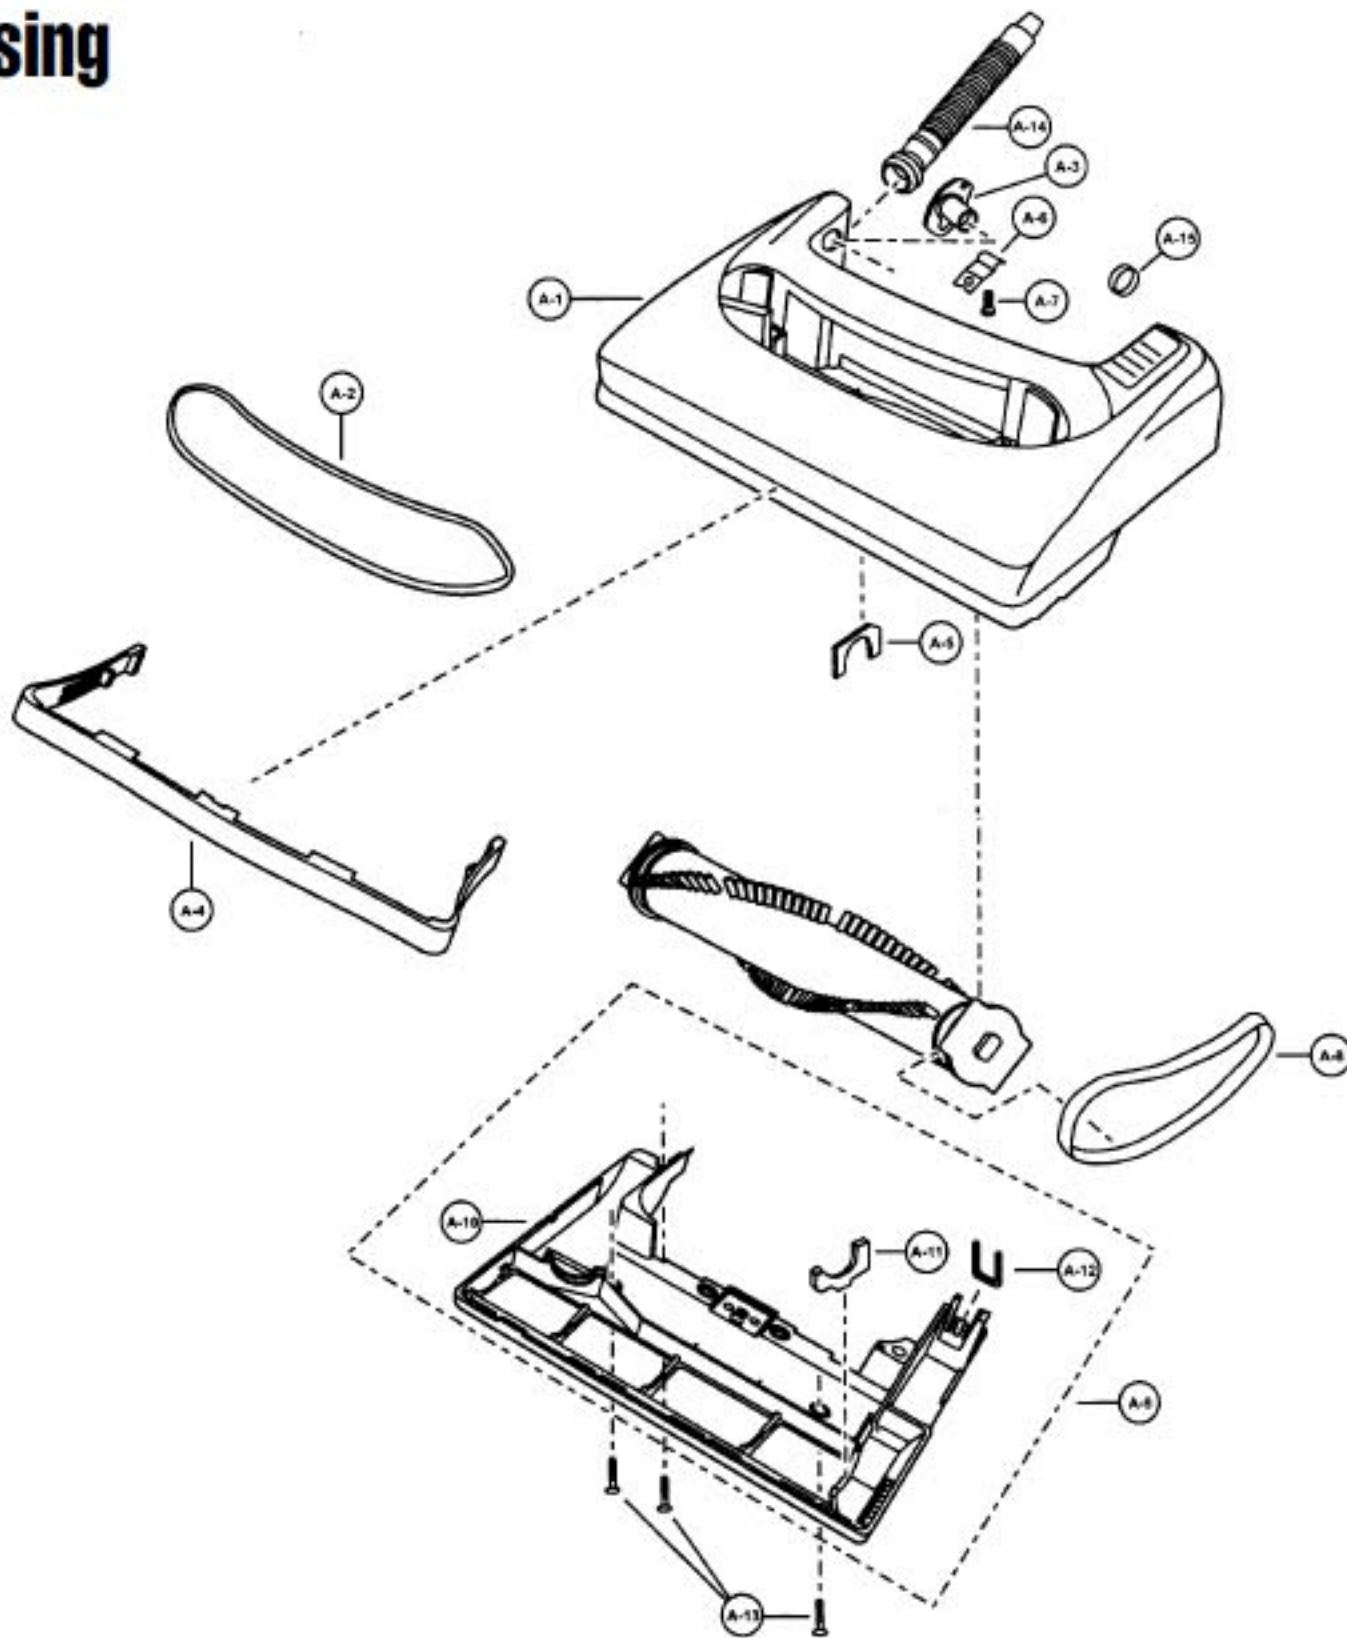

Models: MC-V5004

Nozzle Housing

Index	Part No.	Description
1	P-111490	Nozzle housing
2	P-111491	Window
3	P-10819	Shaft (plastic)
4	P-10107	Furniture guard
5	P-81	Packing (nozzle)
6	P-58	Spring (pedal)
7	P-6140	Screw (pedal spring)
8	P-00181	Belt
9	P-9197	Lower plate assembly
10	P-2707	Lower plate
11	P-7500	Packing (lower plate)
12	P-43	Belt cover
13	P-6800	Screw (lower plate)
14	P-9862	Nozzle hose (short)
15	P-78	Plastic holder

Agitator Assembly

Index	Part No.	Description
1	P-9212	Agitator unit
2	P-0693	Brush support
3	P-0030	Washer

Motor Housing, Motor, Handle, and Body

Index	Part No.	Description
1	P-111437	Dust compartment unit
2	P-8913	On/off switch
3	P-0698	Cord stopper
4	P-6140	Screw (cord stopper)
5	P-11018	Power cord
6	P-000623	Wire connector
7	P-660106	Packing (dust cover)
8	P-111492	Switch cover
9	P-73006	Packing (switch cover)
10	P-6140	Screw (switch cover)
11	P-7301	Handle screw
12	P-2117	Nut (handle screw)
13	P-3200	Filter supporter
14	P-375	Secondary filter (foam)
15	P-0114	Wheel
16	P-10968	Shaft (wheel)
17	P-74009	Stopper (wheel)
18	P-6115	Washer
19	P-111477	Dust bag (paper)
20	P-6606	Suction Inlet
21	P-111450	Cover (suction Inlet)
22	P-6140	Screw (suction Inlet)
23	P-111493	Motor case
24	P-10916	Packing (rear cover)
25	P-10825	Packing (motor case)
26	P-8172	Screw (motor case)
27	P-6096	Protector (motor)
28	P-7089	Protector spring (motor)
29	P-111417	Protector case (motor)
30	P-111416	Protector supporter (motor)
31	P-10846	Fan motor unit