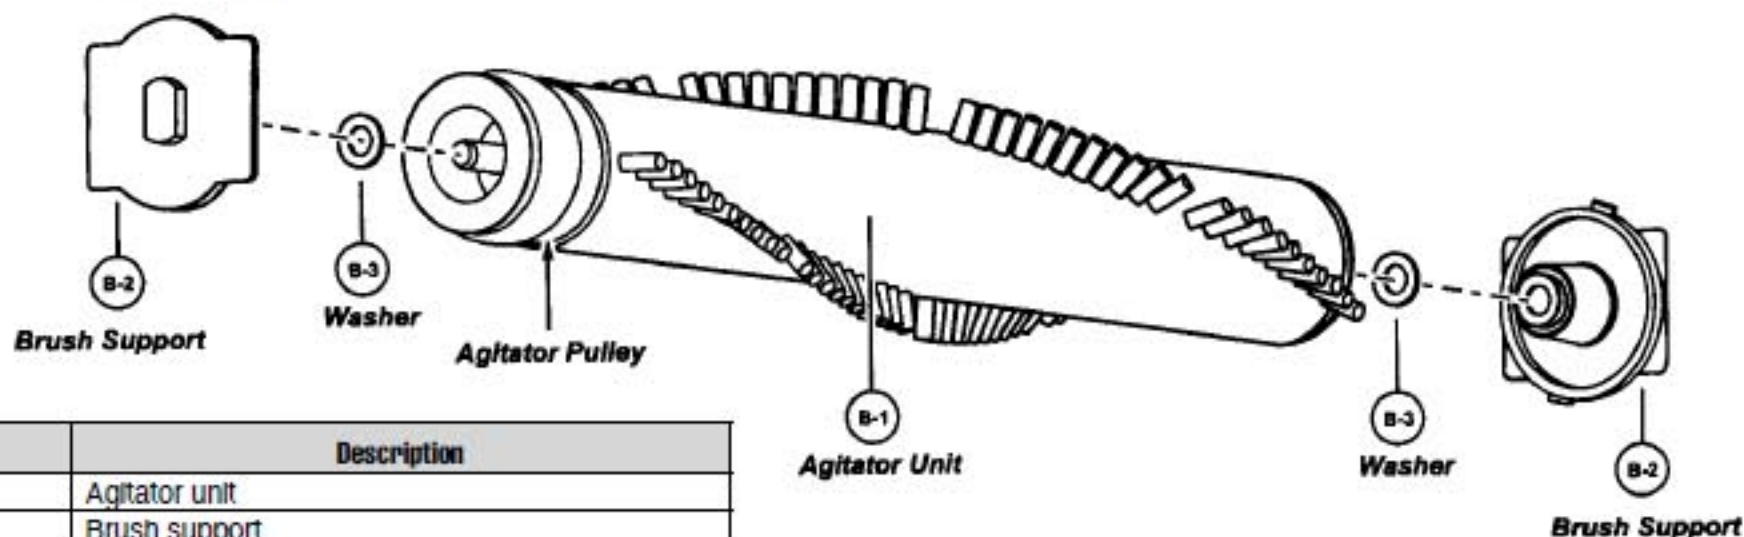

Models: MC-V5004

Nozzle Housing

Index	Part No.	Description
1	P-111490	Nozzle housing
2	P-111491	Window
3	P-10819	Shaft (plastic)
4	P-10107	Furniture guard
5	P-81	Packing (nozzle)
6	P-58	Spring (pedal)
7	P-6140	Screw (pedal spring)
8	P-00181	Belt
9	P-9197	Lower plate assembly
10	P-2707	Lower plate
11	P-7500	Packing (lower plate)
12	P-43	Belt cover
13	P-6800	Screw (lower plate)
14	P-9862	Nozzle hose (short)
15	P-78	Plastic holder

Agitator Assembly

Index	Part No.	Description
1	P-9212	Agitator unit
2	P-0693	Brush support
3	P-0030	Washer

Motor Housing, Motor, Handle, and Body

Index	Part No.	Description
1	P-111437	Dust compartment unit
2	P-8913	On/off switch
3	P-0698	Cord stopper
4	P-6140	Screw (cord stopper)
5	P-11018	Power cord
6	P-000623	Wire connector
7	P-660106	Packing (dust cover)
8	P-111492	Switch cover
9	P-73006	Packing (switch cover)
10	P-6140	Screw (switch cover)
11	P-7301	Handle screw
12	P-2117	Nut (handle screw)
13	P-3200	Filter supporter
14	P-375	Secondary filter (foam)
15	P-0114	Wheel
16	P-10968	Shaft (wheel)
17	P-74009	Stopper (wheel)
18	P-6115	Washer
19	P-111477	Dust bag (paper)
20	P-6606	Suction Inlet
21	P-111450	Cover (suction Inlet)
22	P-6140	Screw (suction Inlet)
23	P-111493	Motor case
24	P-10916	Packing (rear cover)
25	P-10825	Packing (motor case)
26	P-8172	Screw (motor case)
27	P-6096	Protector (motor)
28	P-7089	Protector spring (motor)
29	P-111417	Protector case (motor)
30	P-111416	Protector supporter (motor)
31	P-10846	Fan motor unit