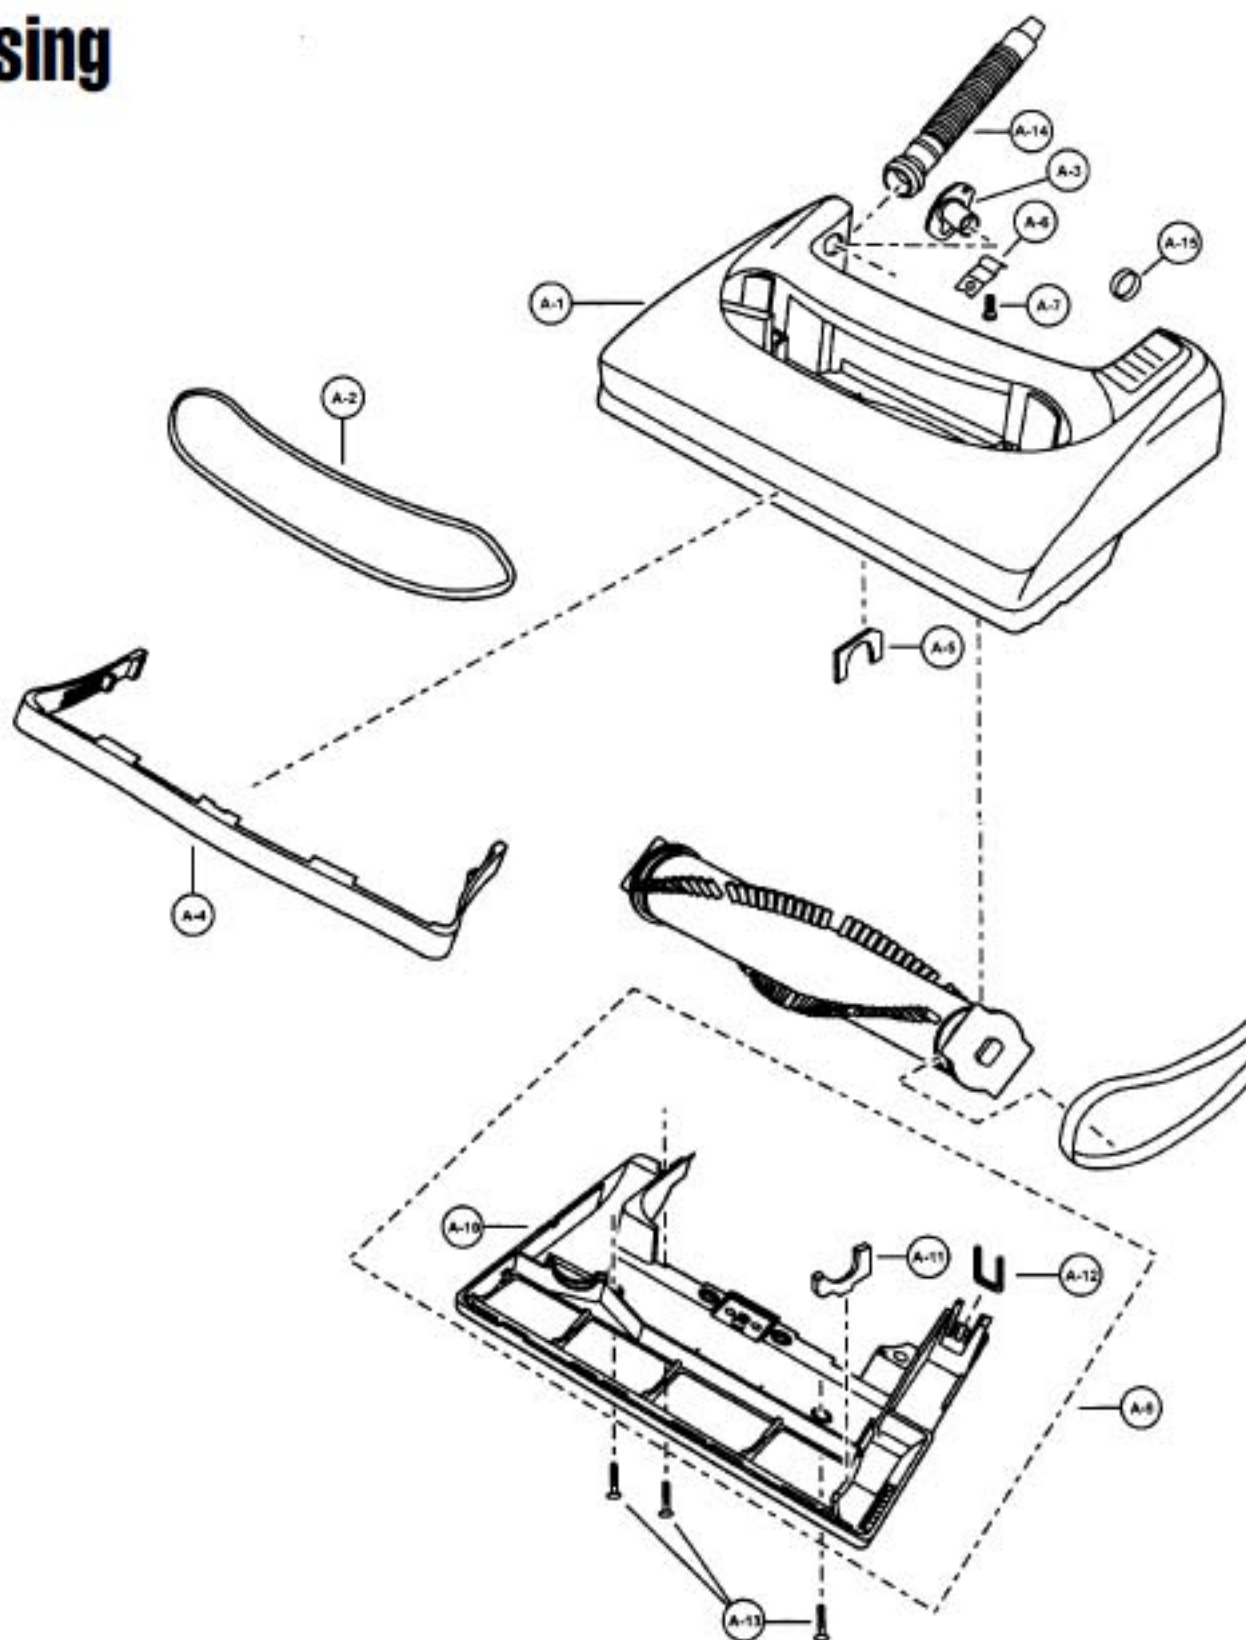

----- Manual continues below -----

Models: MC-V5004

Nozzle Housing

Index	Part No.	Description
1	P-111490	Nozzle housing
2	P-111491	Window
3	P-10819	Shaft (plastic)
4	P-10107	Furniture guard
5	P-81	Packing (nozzle)

Models: MC-V5004

Agitator Assembly

Index	Part No.	Description
1	P-9212	Agitator unit
2	P-0693	Brush support
3	P-0030	Washer

Motor Housing, Motor, Handle, and Body

Index	Part No.	Description
1	P-111437	Dust compartment unit
2	P-8913	On/off switch
3	P-0698	Cord stopper
4	P-6140	Screw (cord stopper)
5	P-11018	Power cord
6	P-000623	Wire connector
7	P-660106	Packing (dust cover)
8	P-111492	Switch cover
9	P-73006	Packing (switch cover)
10	P-6140	Screw (switch cover)
11	P-7301	Handle screw
12	P-2117	Nut (handle screw)
13	P-3200	Filter supporter
14	P-375	Secondary filter (foam)
15	P-0114	Wheel
16	P-10968	Shaft (wheel)
17	P-74009	Stopper (wheel)
18	P-6115	Washer
19	P-111477	Dust bag (paper)
20	P-6606	Suction Inlet
21	P-111450	Cover (suction Inlet)
22	P-6140	Screw (suction Inlet)
23	P-111493	Motor case