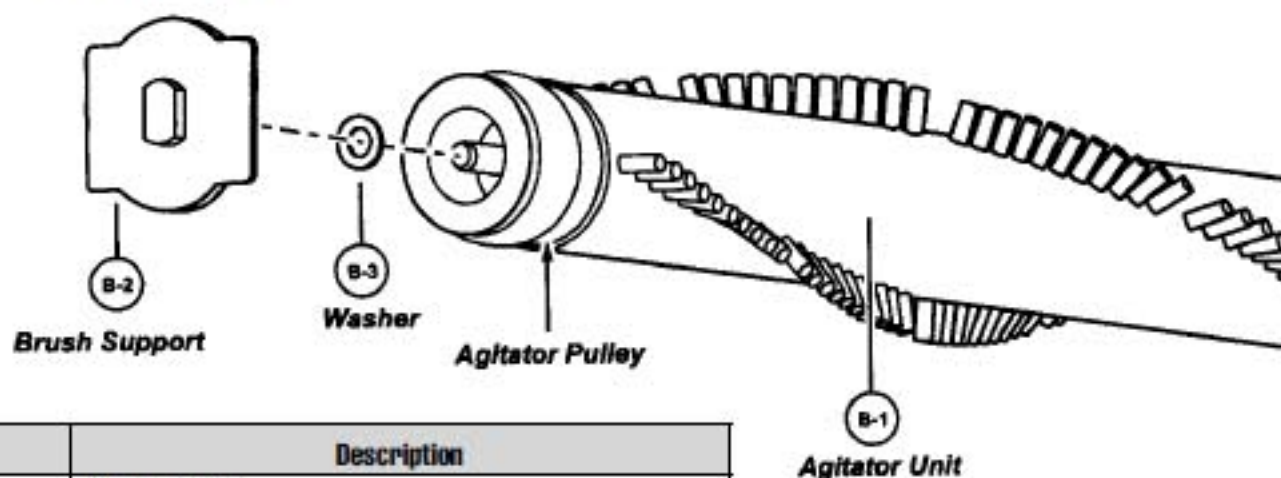

----- Manual continues below -----

Models: MC-V5004

Nozzle Housing

Index	Part No.	Description
1	P-111490	Nozzle housing
2	P-111491	Window
3	P-10819	Shaft (plastic)
4	P-10107	Furniture guard
5	P-81	Packing (nozzle)

Models: MC-V5004

Agitator Assembly

Index	Part No.	Description
1	P-9212	Agitator unit
2	P-0693	Brush support
3	P-0030	Washer

Motor Housing, Motor, Handle, and Body

Index	Part No.	Description
1	P-111437	Dust compartment unit
2	P-8913	On/off switch
3	P-0698	Cord stopper
4	P-6140	Screw (cord stopper)
5	P-11018	Power cord
6	P-000623	Wire connector
7	P-660106	Packing (dust cover)
8	P-111492	Switch cover
9	P-73006	Packing (switch cover)
10	P-6140	Screw (switch cover)
11	P-7301	Handle screw
12	P-2117	Nut (handle screw)
13	P-3200	Filter supporter
14	P-375	Secondary filter (foam)
15	P-0114	Wheel
16	P-10968	Shaft (wheel)
17	P-74009	Stopper (wheel)
18	P-6115	Washer
19	P-111477	Dust bag (paper)
20	P-6606	Suction Inlet
21	P-111450	Cover (suction Inlet)
22	P-6140	Screw (suction Inlet)
23	P-111493	Motor case