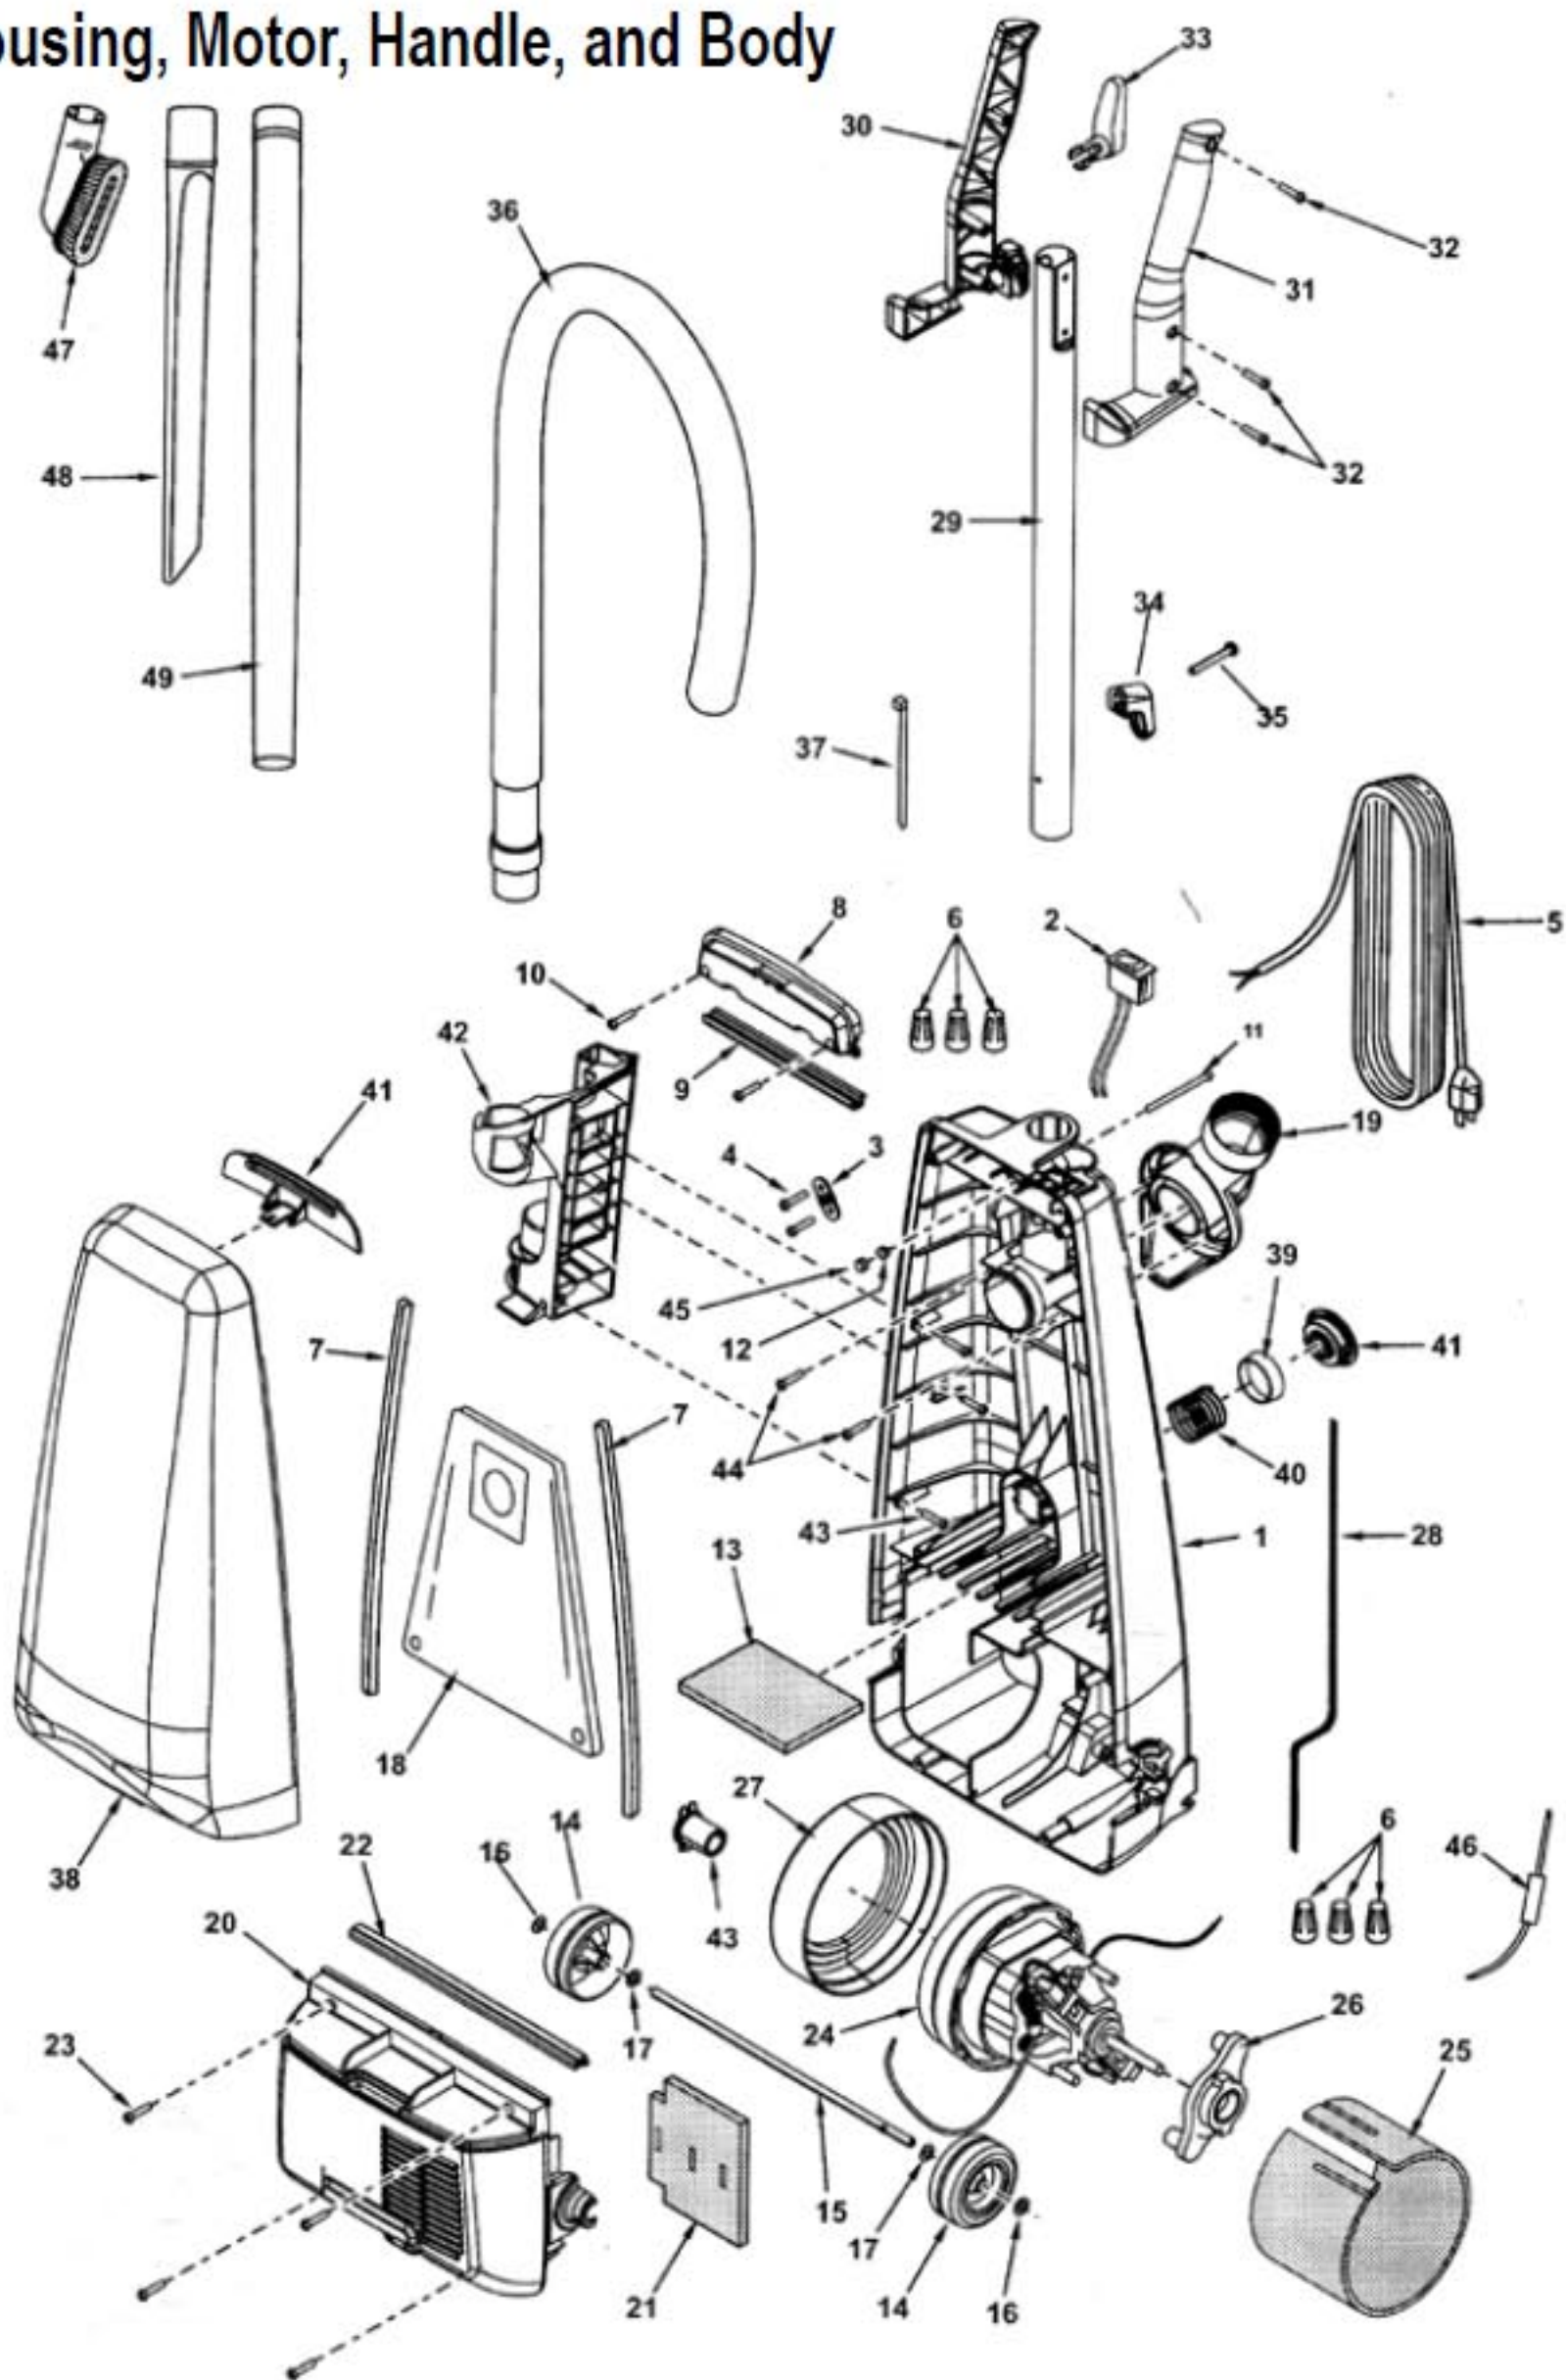

Models: MC-V5005

Motor Housing, Motor, Handle, and Body

Models: MC-V5005

Motor Housing, Motor, Handle, and Body

Index	Part No.	Description
1	P-11237	Dust compartment
2	P-8913	On/off switch
3	P-111762	Cord stopper
4	P-6140	Screw (cord stopper)
5	P-11238	Power cord
6	P-000623	Wire connector
7	P-111748	Packing (dust container)
8	P-111749	Switch cover
9	P-111752	Packing (switch cover)
10	P-6140	Screw (switch cover)
11	P-7301	Handle screw
12	P-2117	Nut
13	P-111764	Secondary filter (foam)
14	P-111694	Wheel
15	P-111753	Shaft (wheel)
16	P-111754	Stopper (wheel)
17	P-6115	Washer (wheel)
18	P-145M	Dust bag (type U6)
19	P-111755	Suction inlet
20	P-11239	Motor case
21	P-111496	Filter (motor case)
22	P-111497	Packing (motor case)
23	P-8172	Screw (motor case)
24	P-11269	Fan motor unit
25	P-111756	Noise suppressor

Index	Part No.	Description
26	P-111757	Motor support (front)
27	P-11240	Motor support rubber (rear)
28	P-3820	Wire cord
29	P-111776	Handle tube
30	P-111499	Handle grip (left)
31	P-11241	Handle grip (right)
32	P-6140	Screw (handle grip)
33	P-111758	Upper cord storage hook
34	P-111768	Lower cord storage hook
35	P-43096	Screw (lower cord storage hook)
36	P-11242	Extension hose
37	P-00104	Wire tie
38	P-11243	Dust cover
39	P-11244	Protector
40	P-111759	Protector spring
41	P-111771	Protector cover
42	P-111500	Wand holder
43	P-6140	Screw (wand holder)
44	P-6140	Screw (suction inlet)
45	P-111773	Insulator packing (handle screw)
46	P-10848	Lead assembly
47	P-111774	Dusting brush
48	P-111760	Crevice tool
49	P-111775	Extension wand

Nozzle Housing

Index	Part No.	Description
1	P-11233	Nozzle housing
2	P-111738	Shaft, plastic
3	P-11234	Furniture guard
4	P-111741	Spring, pedal
5	P-6140	Screw, pedal spring
6	P-V270B	Belt
7	P-111654	Lower plate
8	P-6140	Screw, lower plate
9	P-11235	Window cover
10	P-11236	Nozzle hose
11	P-111744	Agitator unit
12	P-111745	Belt cover
13	P-111746	Slider support
14	P-9367	Socket, bulb
15	P-7550	Bulb, light