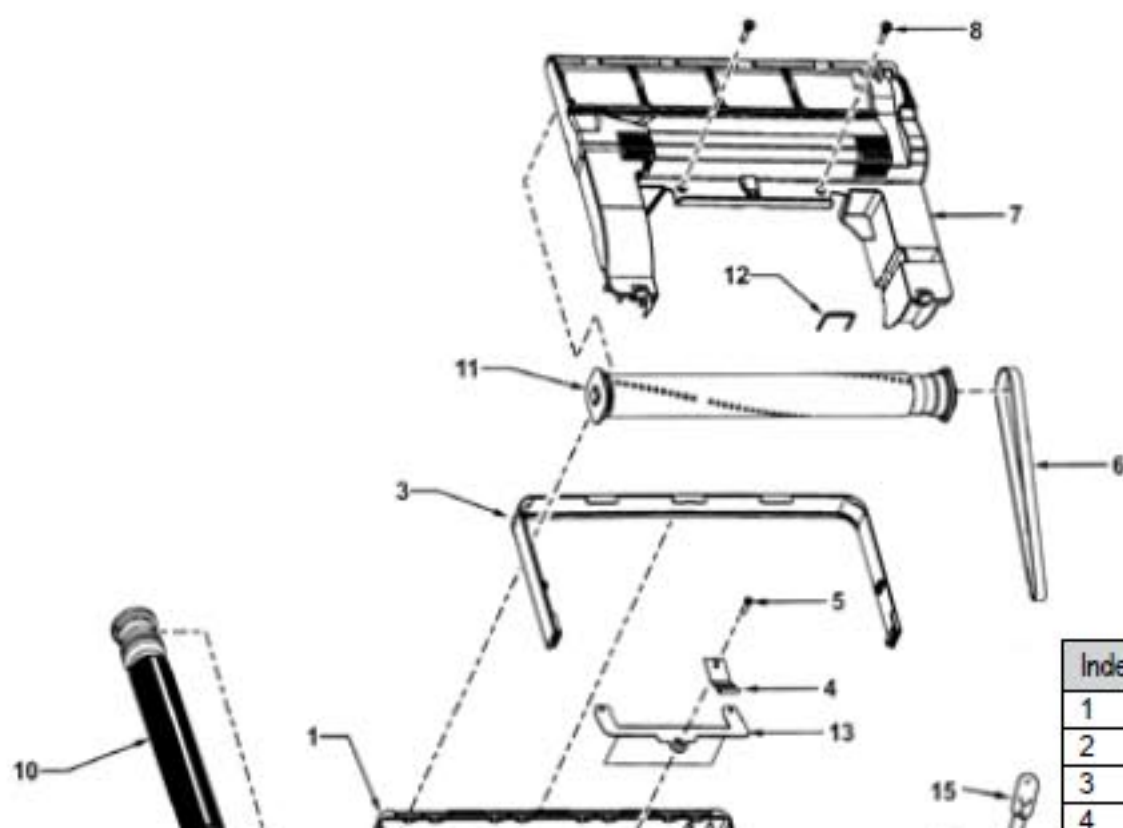

----- Manual continues below -----

Models: MC-V5005

Motor Housing, Motor, Handle, and Body

Models: MC-V5005

Motor Housing, Motor, Handle, and Body

Index	Part No.	Description
1	P-11237	Dust compartment
2	P-8913	On/off switch
3	P-111762	Cord stopper
4	P-6140	Screw (cord stopper)
5	P-11238	Power cord
6	P-000623	Wire connector
7	P-111748	Packing (dust container)
8	P-111749	Switch cover
9	P-111752	Packing (switch cover)
10	P-6140	Screw (switch cover)
11	P-7301	Handle screw
12	P-2117	Nut
13	P-111764	Secondary filter (foam)
14	P-111694	Wheel
15	P-111753	Shaft (wheel)
16	P-111754	Stopper (wheel)
17	P-6115	Washer (wheel)
18	P-145M	Dust bag (type U6)
19	P-111755	Suction inlet
20	P-11239	Motor case
21	P-111496	Filter (motor case)
22	P-111497	Packing (motor case)
23	P-8172	Screw (motor case)
24	P-11269	Fan motor unit
25	P-111756	Noise suppressor

Index	Part No.	Description
1	P-11233	Nozzle housing
2	P-111738	Shaft, plastic
3	P-11234	Furniture guard
4	P-111741	Spring pin