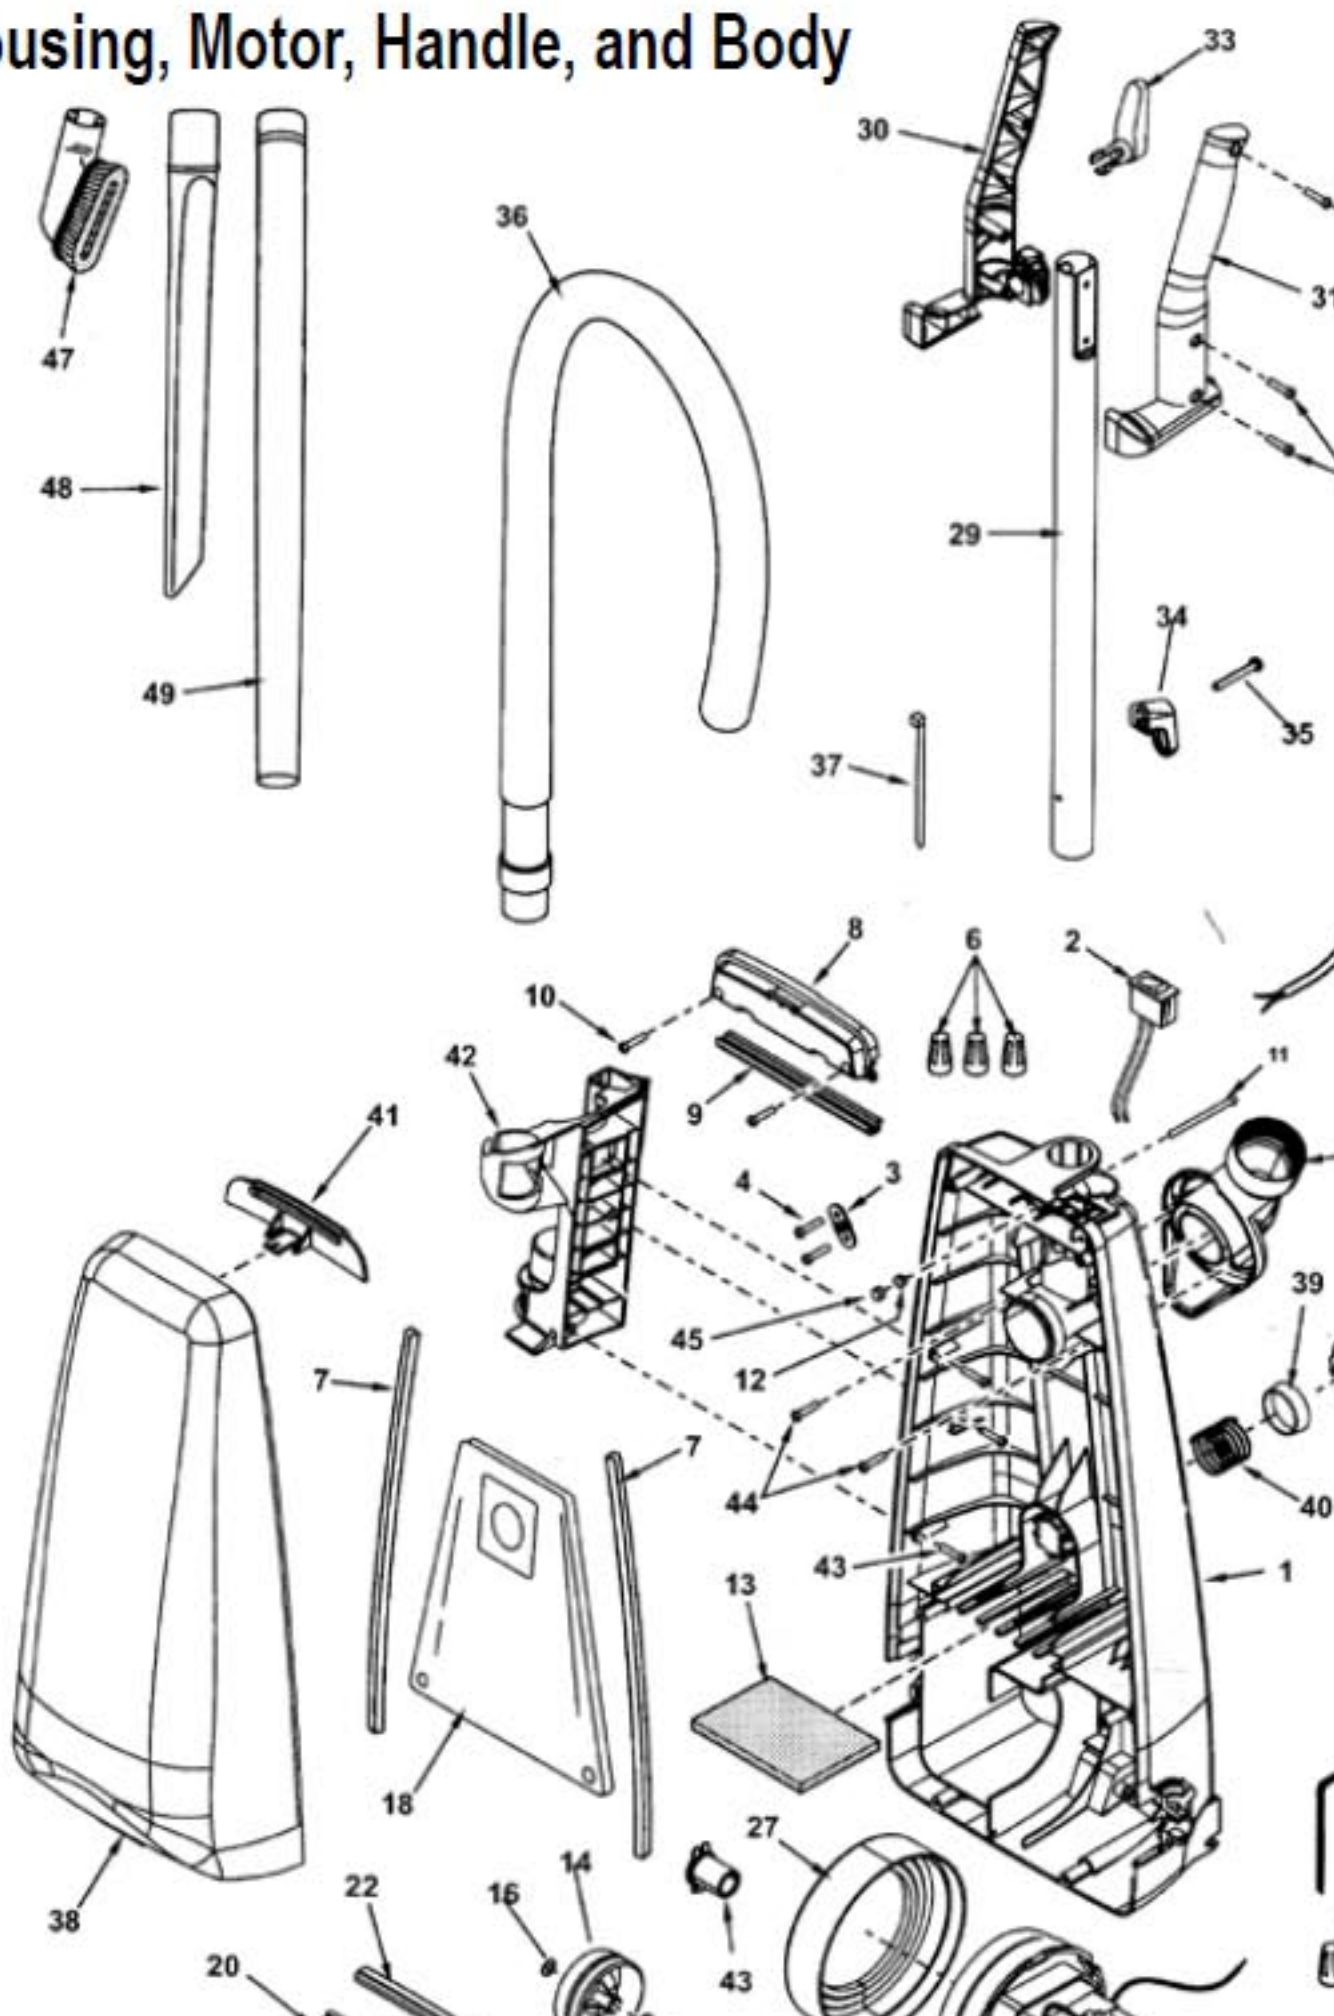

----- Manual continues below -----

Models: MC-V5005

Motor Housing, Motor, Handle, and Body

Models: MC-V5005

Motor Housing, Motor, Handle, and Body

Index	Part No.	Description
1	P-11237	Dust compartment
2	P-8913	On/off switch
3	P-111762	Cord stopper
4	P-6140	Screw (cord stopper)
5	P-11238	Power cord
6	P-000623	Wire connector
7	P-111748	Packing (dust container)
8	P-111749	Switch cover
9	P-111752	Packing (switch cover)
10	P-6140	Screw (switch cover)
11	P-7301	Handle screw
12	P-2117	Nut
13	P-111764	Secondary filter (foam)
14	P-111694	Wheel
15	P-111753	Shaft (wheel)
16	P-111754	Stopper (wheel)
17	P-6115	Washer (wheel)
18	P-145M	Dust bag (type U6)
19	P-111755	Suction inlet
20	P-11239	Motor case
21	P-111496	Filter (motor case)
22	P-111497	Packing (motor case)
23	P-8172	Screw (motor case)
24	P-11269	Fan motor unit
25	P-111756	Noise suppressor

Index	Part No.	Description
26	P-111757	Motor support
27	P-11240	Motor support
28	P-3820	Wire cord
29	P-111776	Handle tube
30	P-111499	Handle grip
31	P-11241	Handle grip
32	P-6140	Screw (handle)
33	P-111758	Upper cord
34	P-111768	Lower cord
35	P-43096	Screw (lower)
36	P-11242	Extension handle
37	P-00104	Wire tie
38	P-11243	Dust cover
39	P-11244	Protector
40	P-111759	Protector spring
41	P-111771	Protector cover
42	P-111500	Wand holder
43	P-6140	Screw (wand)
44	P-6140	Screw (suction)
45	P-111773	Insulator pad
46	P-10848	Lead assembly
47	P-111774	Dusting brush
48	P-111760	Crevice tool
49	P-111775	Extension wand

Index	Part No.	Description
1	P-11233	Nozzle housing
2	P-111738	Shaft, plastic
3	P-11234	Furniture guard
4	P-111741	Spring pin