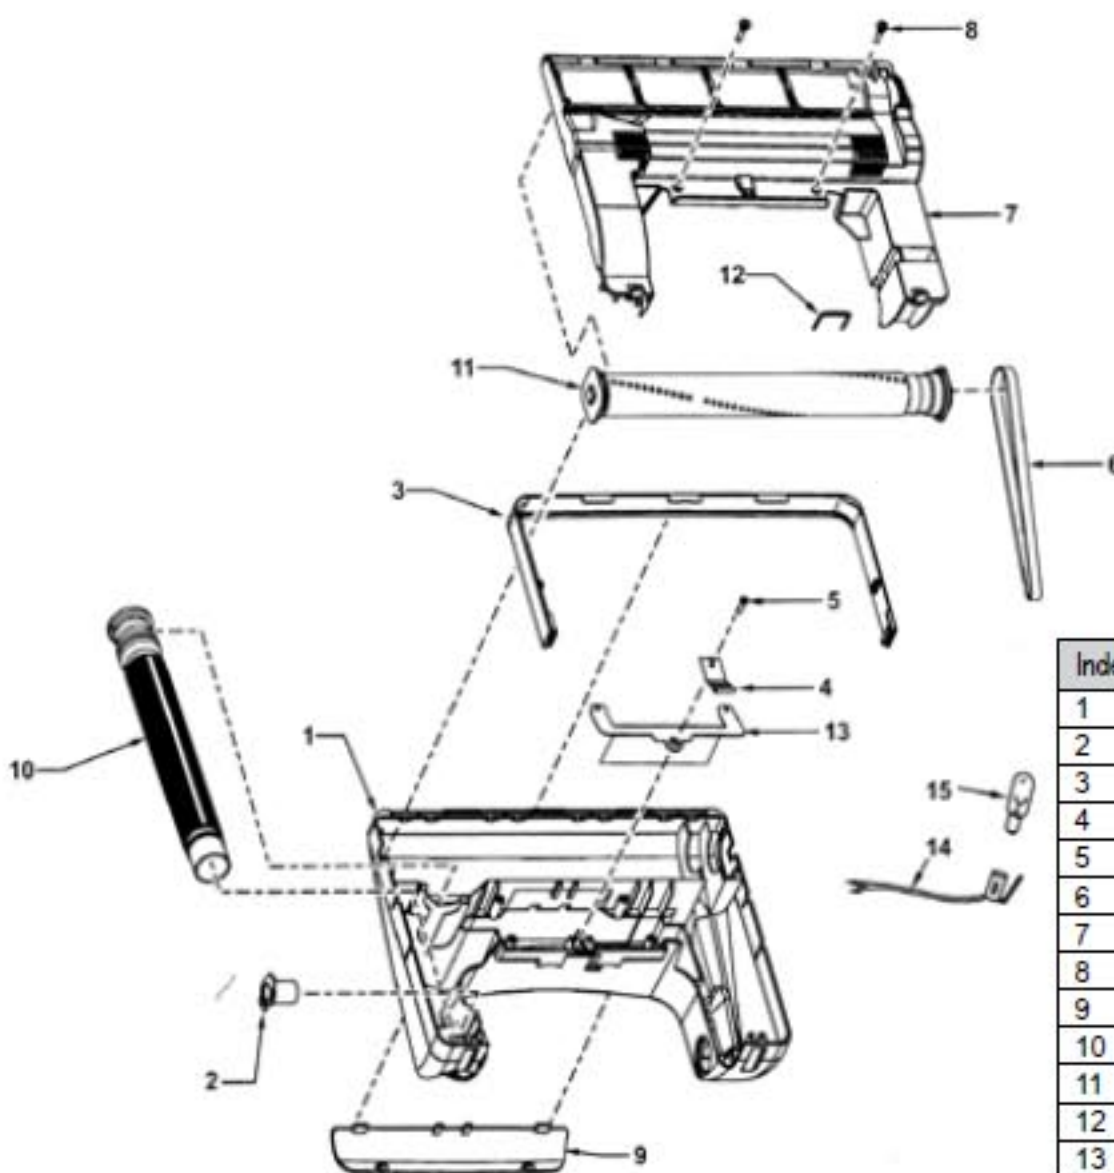

Models: MC-V5005

Motor Housing, Motor, Handle, and Body

Models: MC-V5005

Motor Housing, Motor, Handle, and Body

Index	Part No.	Description
1	P-11237	Dust compartment
2	P-8913	On/off switch
3	P-111762	Cord stopper
4	P-6140	Screw (cord stopper)
5	P-11238	Power cord
6	P-000623	Wire connector
7	P-111748	Packing (dust container)
8	P-111749	Switch cover
9	P-111752	Packing (switch cover)
10	P-6140	Screw (switch cover)
11	P-7301	Handle screw
12	P-2117	Nut
13	P-111764	Secondary filter (foam)
14	P-111694	Wheel
15	P-111753	Shaft (wheel)
16	P-111754	Stopper (wheel)
17	P-6115	Washer (wheel)
18	P-145M	Dust bag (type U6)
19	P-111755	Suction inlet
20	P-11239	Motor case
21	P-111496	Filter (motor case)
22	P-111497	Packing (motor case)
23	P-8172	Screw (motor case)
24	P-11269	Fan motor unit
25	P-111756	Noise suppressor

Index	Part No.	Description
26	P-111757	Motor support (front)
27	P-11240	Motor support rubber (rear)
28	P-3820	Wire cord
29	P-111776	Handle tube
30	P-111499	Handle grip (left)
31	P-11241	Handle grip (right)
32	P-6140	Screw (handle grip)
33	P-111758	Upper cord storage hook
34	P-111768	Lower cord storage hook
35	P-43096	Screw (lower cord storage hook)
36	P-11242	Extension hose
37	P-00104	Wire tie
38	P-11243	Dust cover
39	P-11244	Protector
40	P-111759	Protector spring
41	P-111771	Protector cover
42	P-111500	Wand holder
43	P-6140	Screw (wand holder)
44	P-6140	Screw (suction inlet)
45	P-111773	Insulator packing (handle screw)
46	P-10848	Lead assembly
47	P-111774	Dusting brush
48	P-111760	Crevice tool
49	P-111775	Extension wand

Nozzle Housing

Index	Part No.	Description
1	P-11233	Nozzle housing
2	P-111738	Shaft, plastic
3	P-11234	Furniture guard
4	P-111741	Spring, pedal
5	P-6140	Screw, pedal spring
6	P-V270B	Belt
7	P-111654	Lower plate
8	P-6140	Screw, lower plate
9	P-11235	Window cover
10	P-11236	Nozzle hose
11	P-111744	Agitator unit
12	P-111745	Belt cover
13	P-111746	Slider support
14	P-9367	Socket, bulb
15	P-7550	Bulb, light