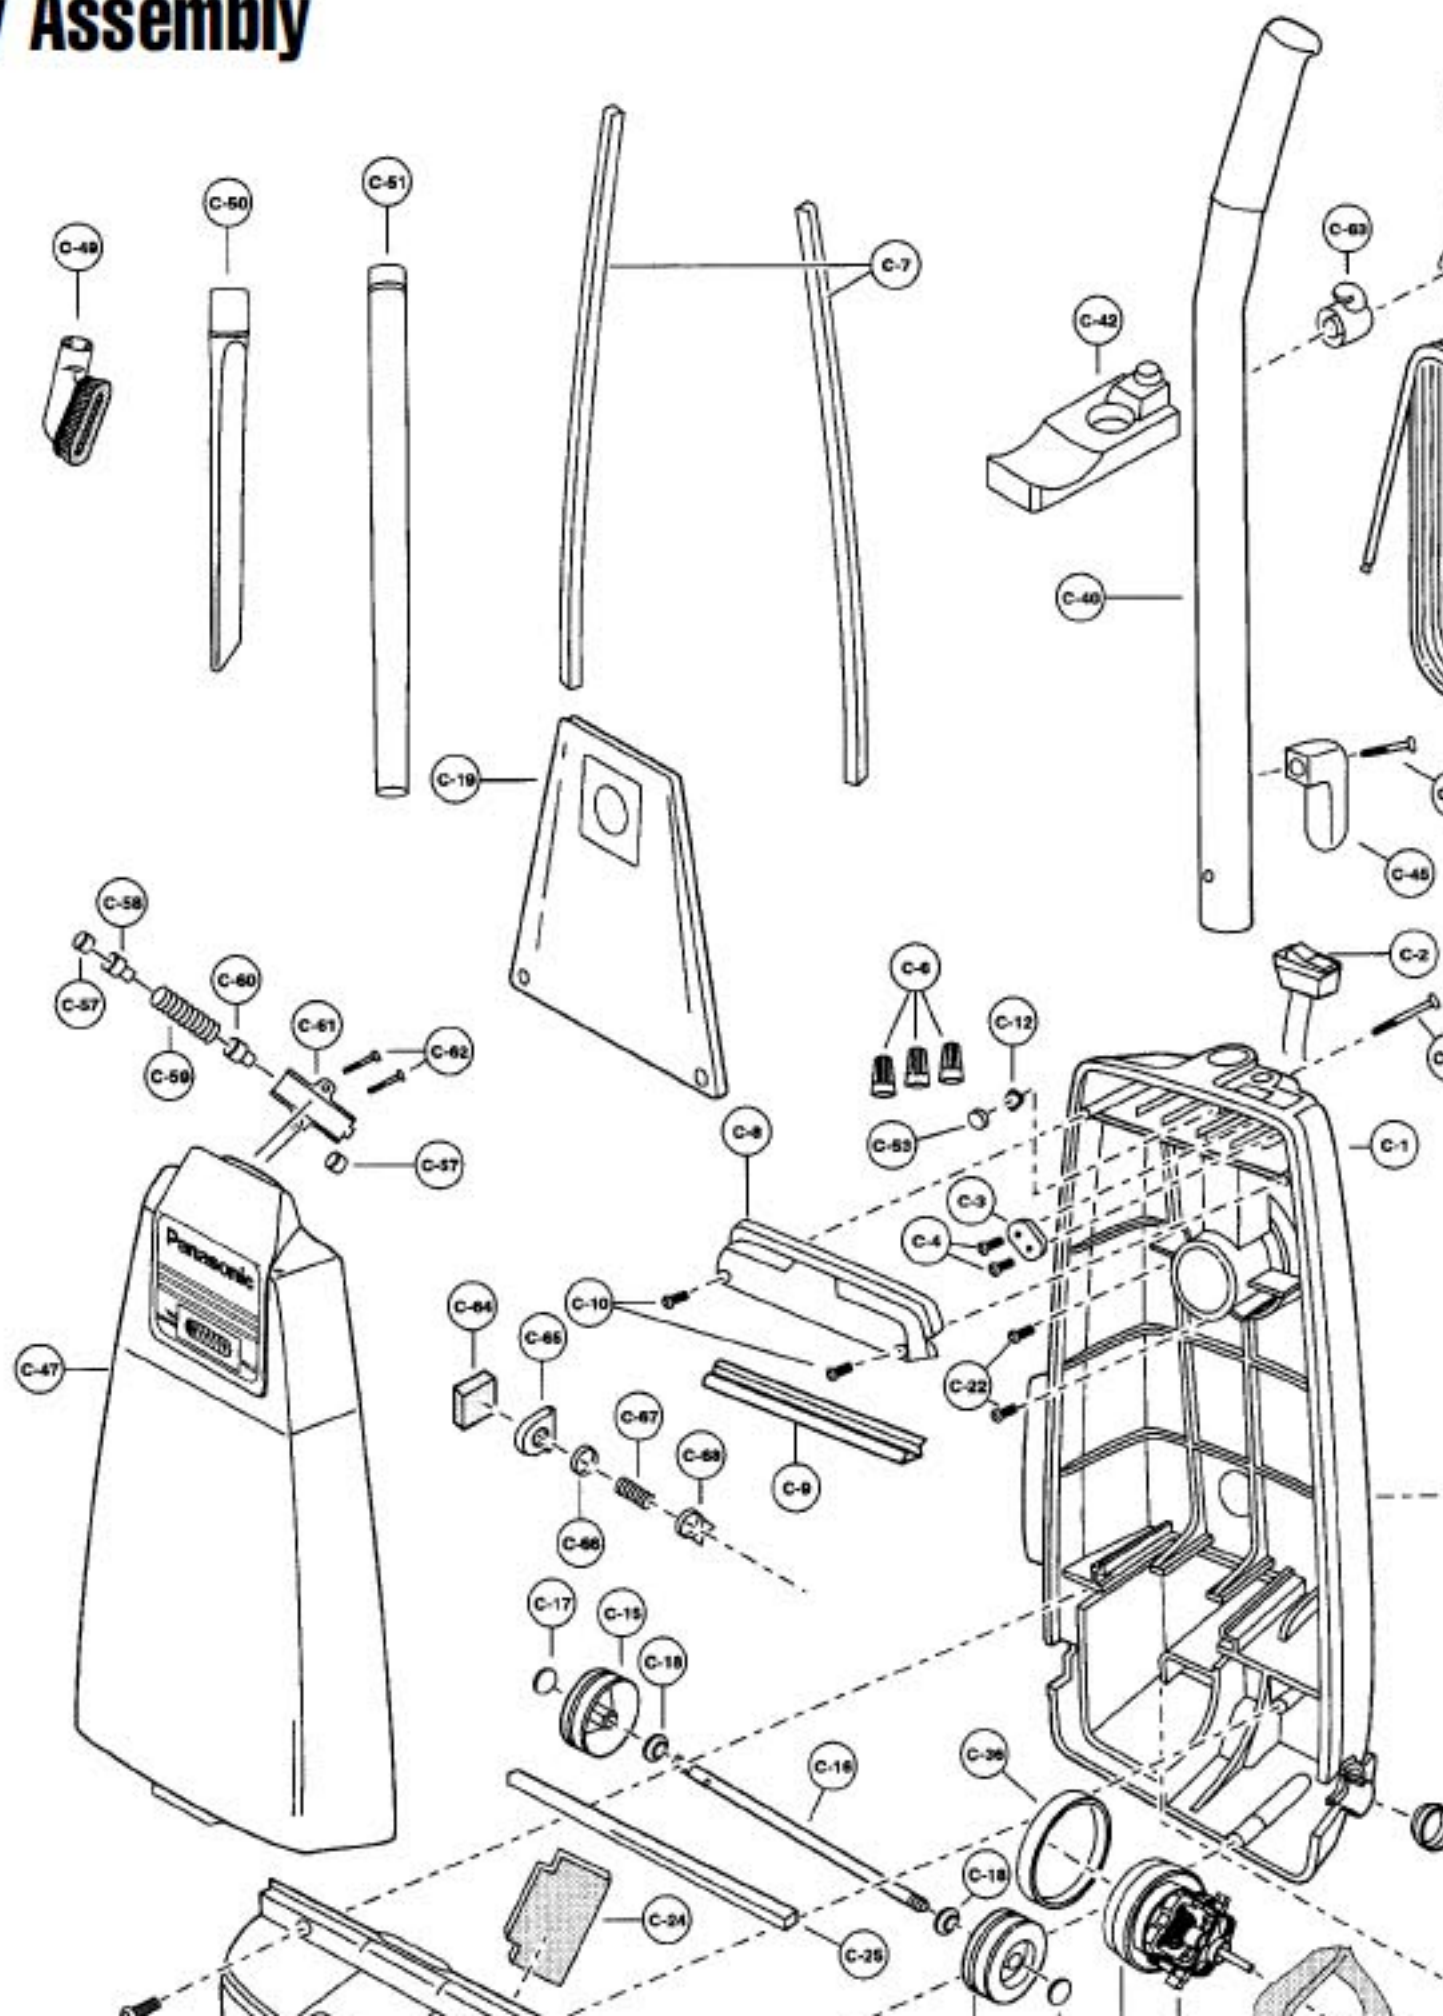

PANASONIC

V-5

Models: MC-V5007, MC-V5027, MC-V5107, MC-V5117

Body Assembly