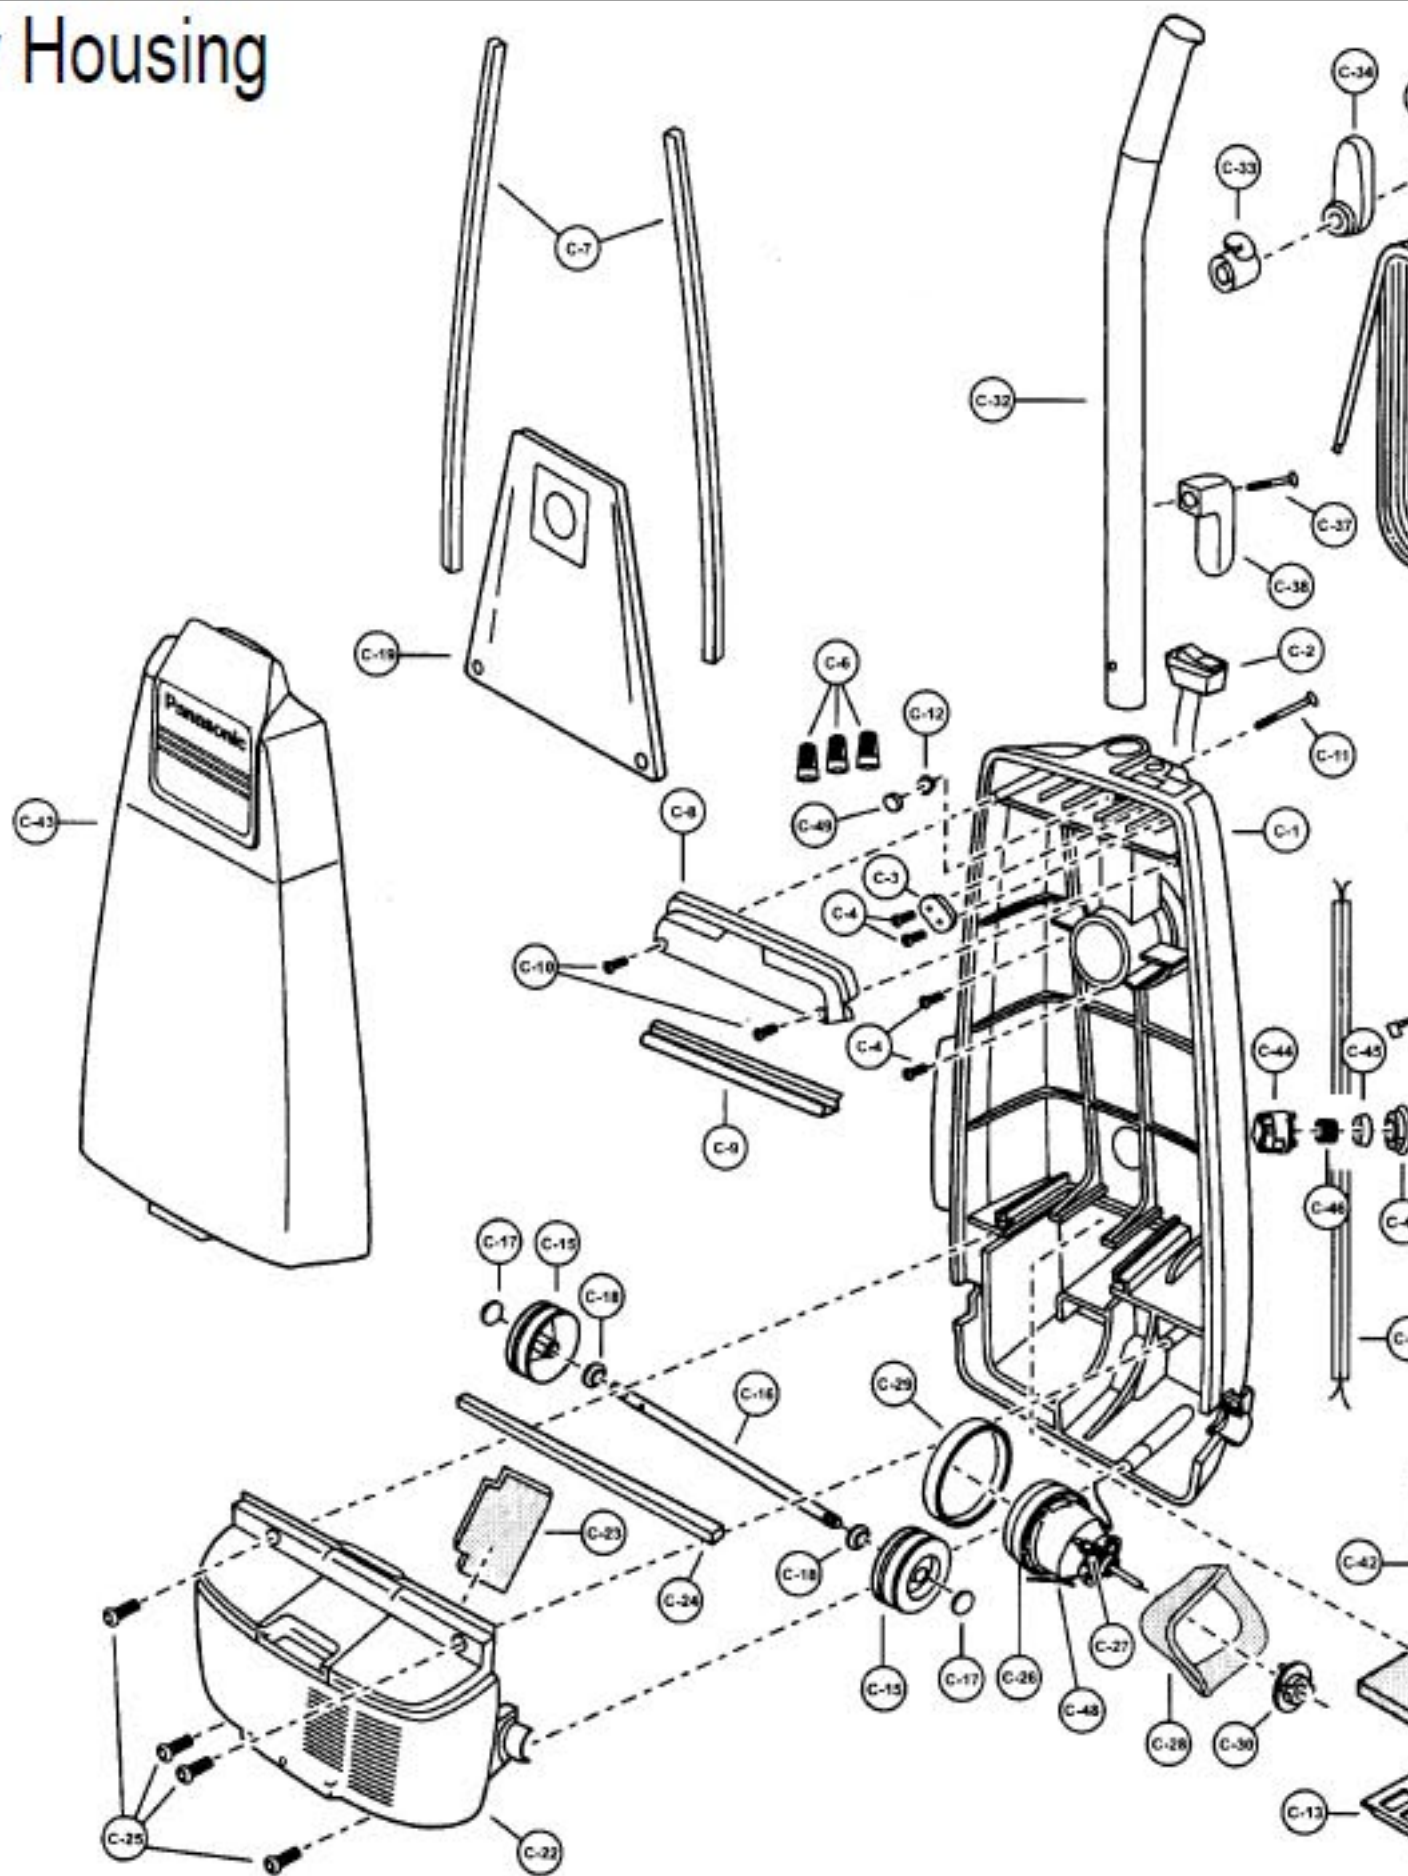

Models: MC-V5037

Body Housing

1.....P-111449 .....Dust compartment unit

2.....P-8913 .....ON/OFF Switch

3.....P-0698 .....Cord stopper

4.....P-0440 .....Cord stopper

17.....P-74009 .....Stopper, wheel

18.....P-6115 .....Washer, wheel

19.....P-111387 .....Dust bag, type U6

20.....P-000025 .....Dust compartment unit

34.....P-000000 .....Cord stopper

35.....P-760000 .....Cord stopper

36.....P-580000 .....Cord stopper

37.....P-000000 .....Cord stopper