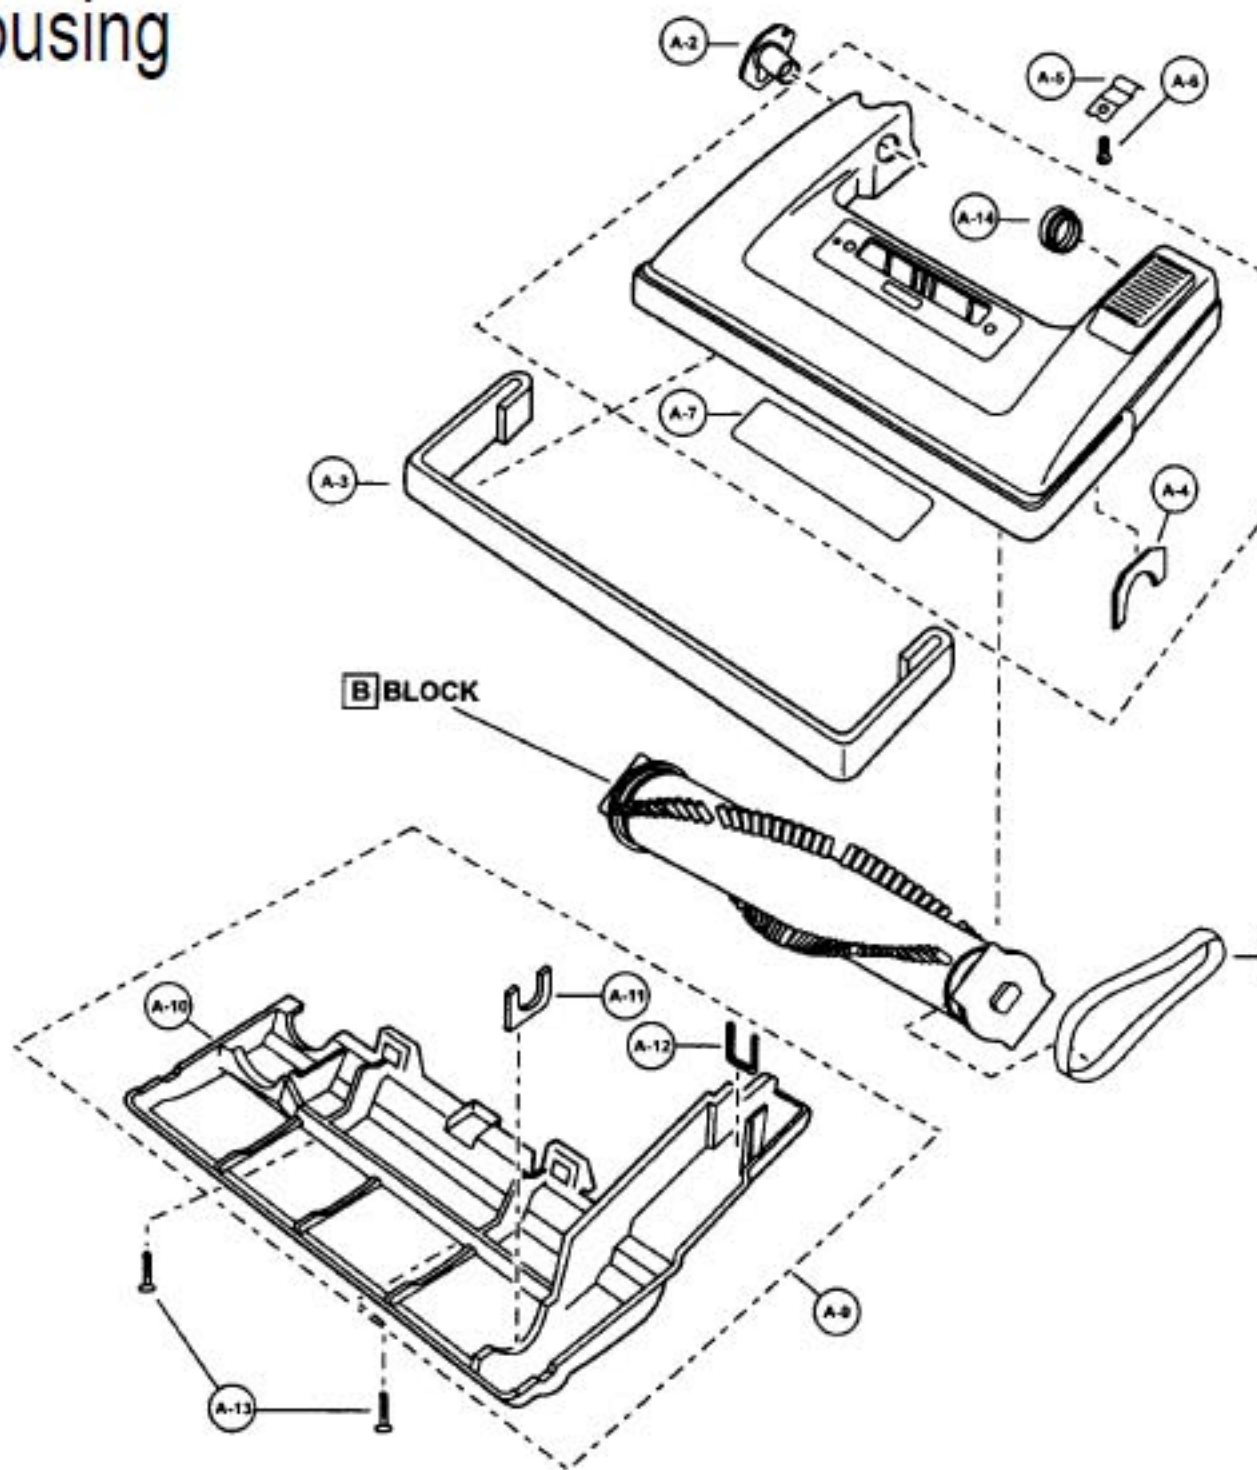

Agitator Assembly

[Find Your PANASONIC Vacuum Cleaner Parts - Select From 605 Models](#)

----- Manual continues below -----

Models: MC-V5037

Nozzle Housing

- | | | |
|--------|---------|---------------------|
| 1..... | P-10346 | Nozzle housing |
| 2..... | P-10819 | Shaft, plastic |
| 3..... | P-1012 | Furniture guard |
| 4..... | P-81 | Packing, nozzle |
| 5..... | P-58 | Spring, pedal |
| 6..... | P-6140 | Screw, pedal spring |
| 7..... | P-10347 | Top mark |