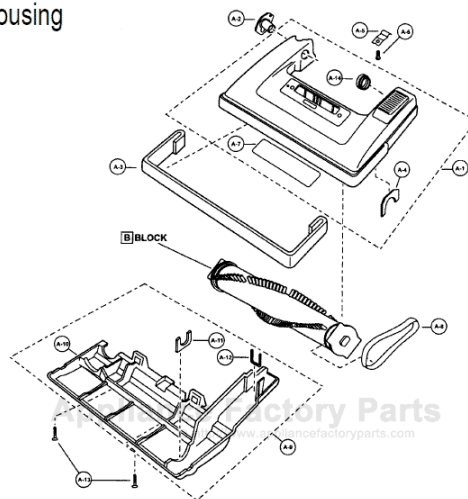

This Owner's Manual is provided and hosted by [Appliance Factory Parts](http://ApplianceFactoryParts.com).

PANASONIC V5037 Owner's Manual

[Shop genuine replacement parts for PANASONIC V5037](#)

Nozzle Housing

Agitator Assembly

[Find Your PANASONIC Vacuum Cleaner Parts - Select From 605 Models](#)

----- Manual continues below -----

Models: MC-V5037

Nozzle Housing

- | | | |
|--------|---------|---------------------|
| 1..... | P-10346 | Nozzle housing |
| 2..... | P-10819 | Shaft, plastic |
| 3..... | P-1012 | Furniture guard |
| 4..... | P-81 | Packing, nozzle |
| 5..... | P-58 | Spring, pedal |
| 6..... | P-6140 | Screw, pedal spring |
| 7..... | P-10347 | Top mark |