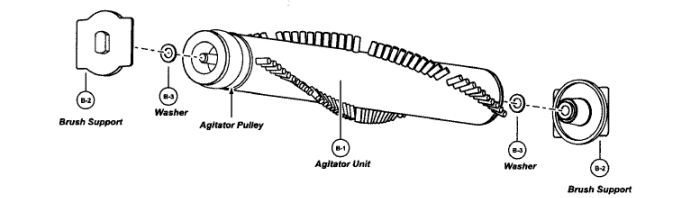

This Owner's Manual is provided and hosted by [Appliance Factory Parts](http://ApplianceFactoryParts.com).

PANASONIC V5037 Owner's Manual

[Shop genuine replacement parts for PANASONIC V5037](#)

Nozzle Housing

Agitator Assembly

[Find Your PANASONIC Vacuum Cleaner Parts - Select From 605 Models](#)

----- Manual continues below -----

Models: MC-V5037

Nozzle Housing

- | | | |
|--------|---------|---------------------|
| 1..... | P-10346 | Nozzle housing |
| 2..... | P-10819 | Shaft, plastic |
| 3..... | P-1012 | Furniture guard |
| 4..... | P-81 | Packing, nozzle |
| 5..... | P-58 | Spring, pedal |
| 6..... | P-6140 | Screw, pedal spring |
| 7..... | P-10347 | Top mark |