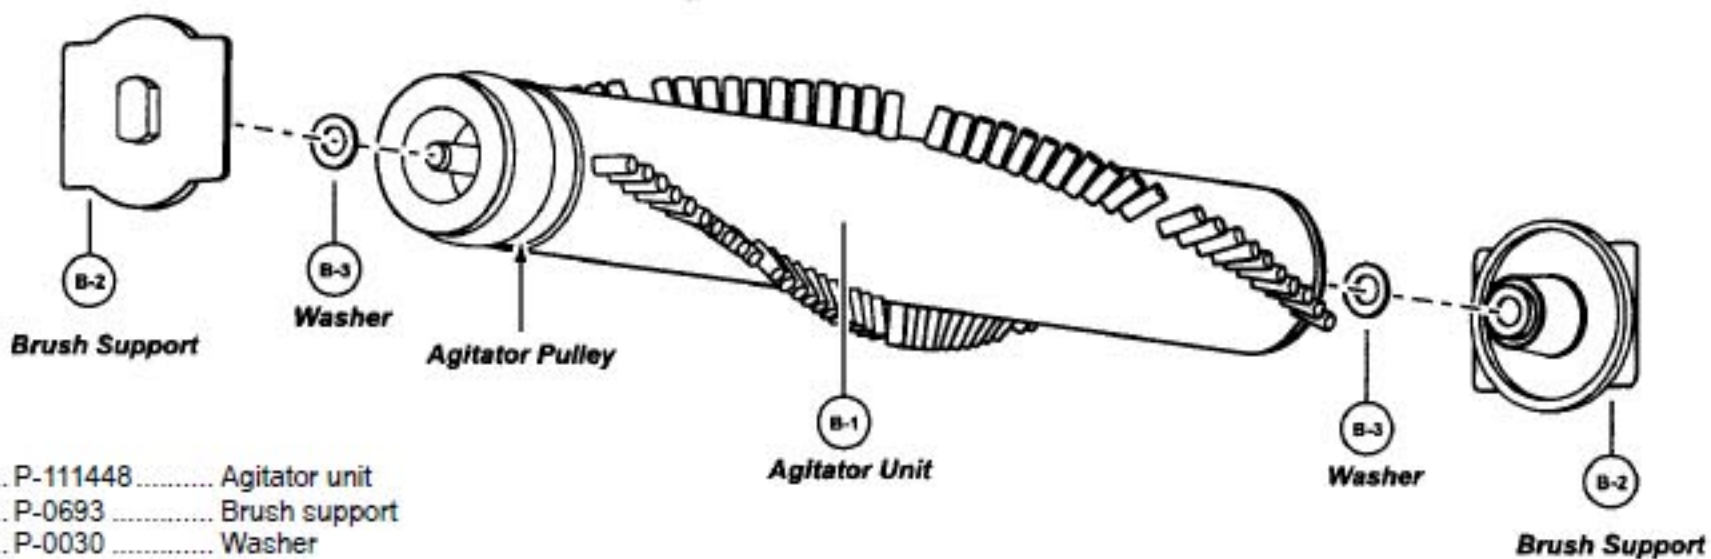

Agitator Assembly

1.....	P-111448	Agitator unit
2.....	P-0693	Brush support
3.....	P-0030	Washer

Brush Support