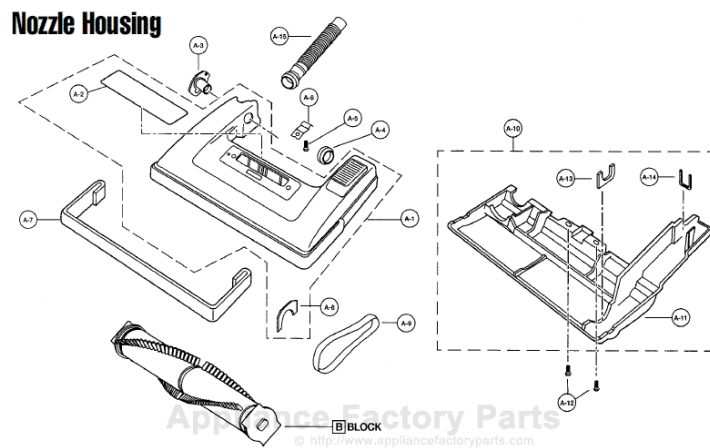

PANASONIC V5190 Owner's Manual

[Shop genuine replacement parts for PANASONIC V5190](#)

Agitator Assembly

Fan Replacement

[Find Your PANASONIC Vacuum Cleaner Parts - Select From 605 Models](#)

----- Manual continues below -----

Models: MC-V5190, MC-V5390

Nozzle Housing

- 1 P-9009 Nozzle Housing, V5190
- 1 P-000221 Nozzle Housing, V5390
- 2 P-2002 Top Mark, V5190
- 2 P-40201 Top Mark, V5390
- 3 P-2500 Plastic Shaft
- 4 P-78 Plastic Holder
- 5 P-6140 Screw