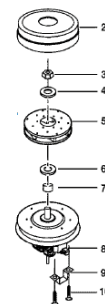

PANASONIC V5190 Owner's Manual

[Shop genuine replacement parts for PANASONIC V5190](#)

Agitator Assembly

Fan Replacement

[Find Your PANASONIC Vacuum Cleaner Parts - Select From 605 Models](#)

----- Manual continues below -----

Models: MC-V5190, MC-V5390

Nozzle Housing

- 1 P-9009 Nozzle Housing, V5190
- 1 P-000221 Nozzle Housing, V5390
- 2 P-2002 Top Mark, V5190
- 2 P-40201 Top Mark, V5390
- 3 P-2500 Plastic Shaft
- 4 P-78 Plastic Holder
- 5 P-6140 Screw

- 6 P-58 Pedal Spring
- 7 P-10106 Furniture Guard
- 8 P-81 Body Packing

- 9 P-2287
- 10 P-00007
- 11 P-2713
- 12 P-00001
- 13 P-7500
- 14 P-43
- 15 P-9862

Agitator Assembly

- 1 P-9212 Agitator Unit
- 2 P-0693 End Cap, both ends
- 3 P-0694 Washer
- 4 P-92002 Agitator Assembly, complete

Fan R

- 2 P-00006
- 3 P-00006
- 4 P-00621
- 5 P-00040
- 6 P-00015
- 7 P-00050
- 8 P-10393
- 9 P-0036
- 10 P-0037

PANASONIC

V-

Models: MC-V5190, MC-V5390

Motor Housing, Motor, Handle & Body

PANASONIC

V-