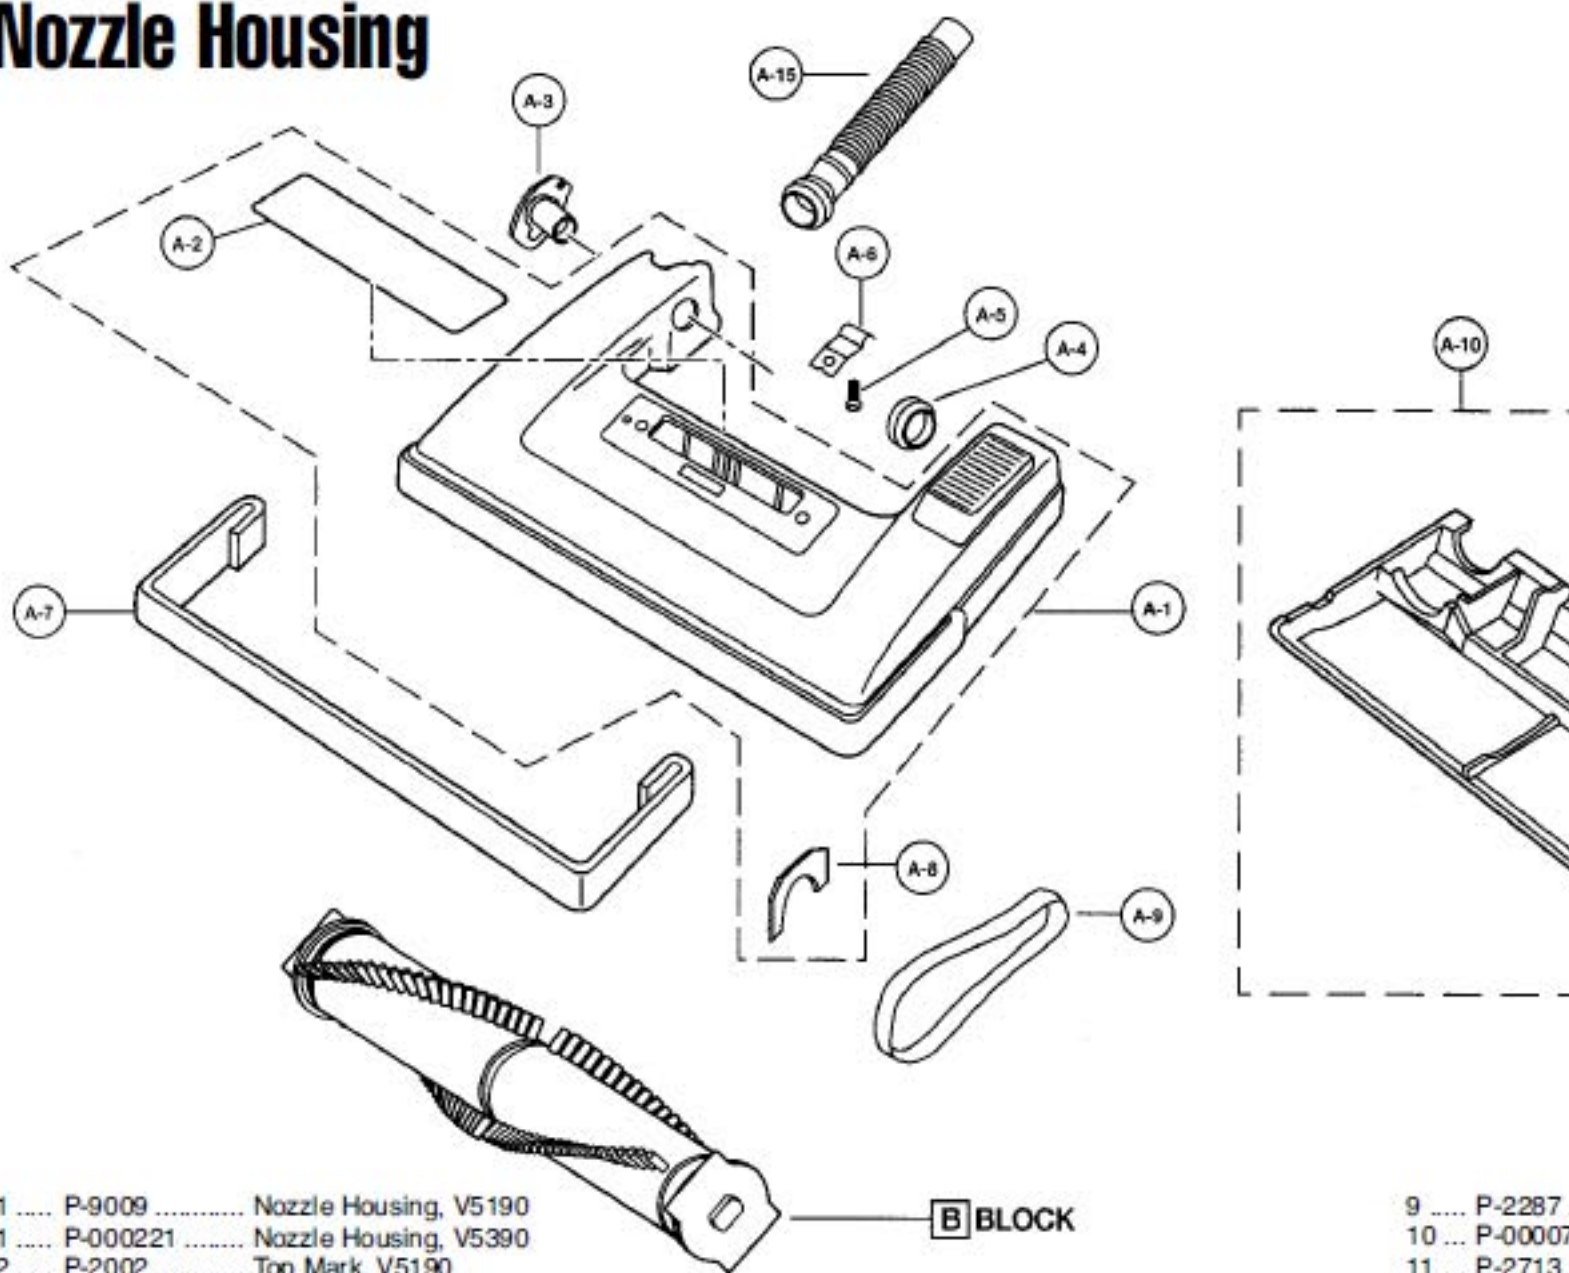

PANASONIC V5190 Owner's Manual

[Shop genuine replacement parts for PANASONIC V5190](#)

Agitator Assembly

Fan Replacement

[Find Your PANASONIC Vacuum Cleaner Parts - Select From 605 Models](#)

----- Manual continues below -----

Models: MC-V5190, MC-V5390

Nozzle Housing

- 1 P-9009 Nozzle Housing, V5190
- 1 P-000221 Nozzle Housing, V5390
- 2 P-2002 Top Mark, V5190
- 2 P-40201 Top Mark, V5390
- 3 P-2500 Plastic Shaft
- 4 P-78 Plastic Holder
- 5 P-6140 Screw