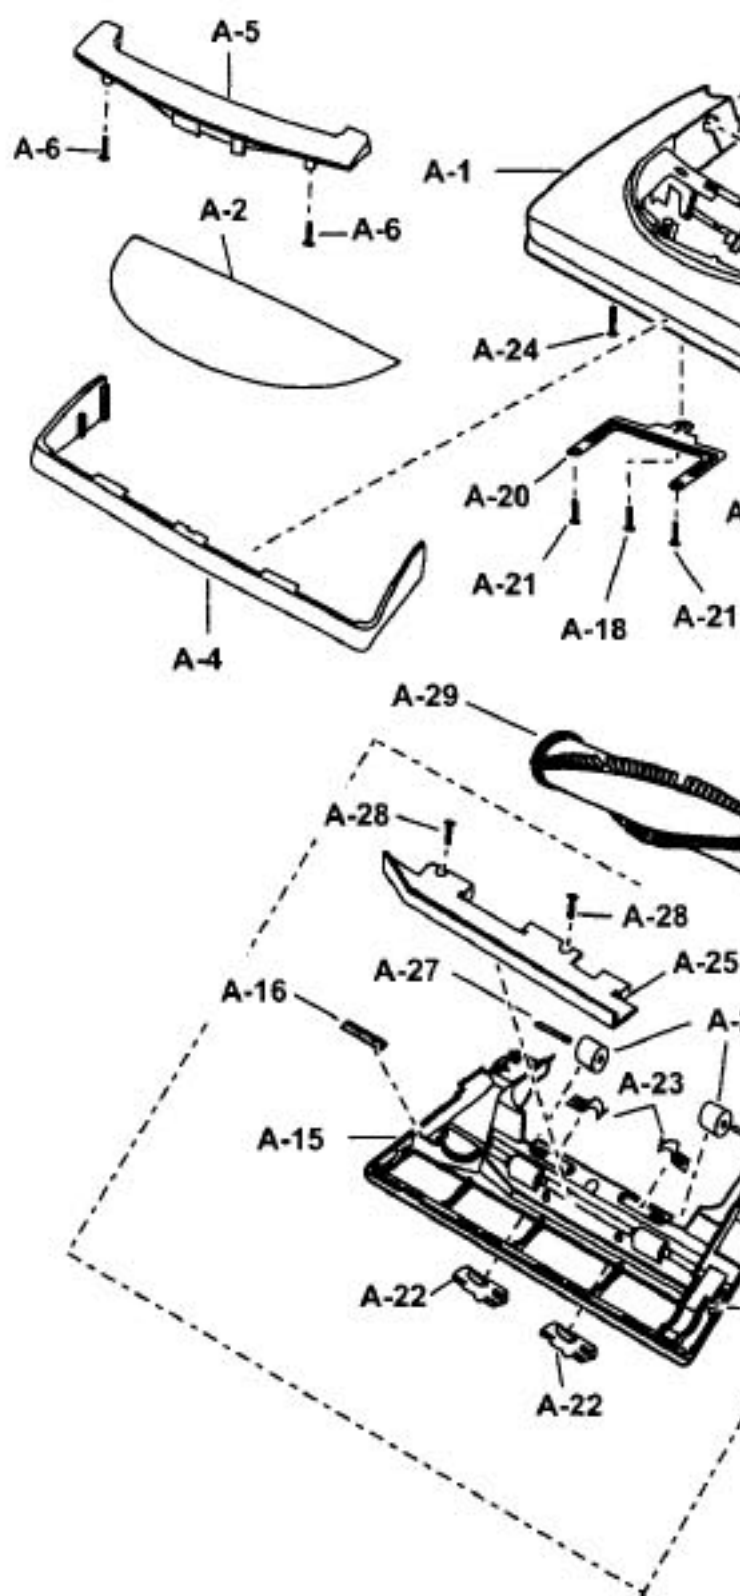

This Owner's Manual is provided and hosted by [Appliance Factory Parts](http://ApplianceFactoryParts.com).

PANASONIC V5203 Owner's Manual

[Shop genuine replacement parts for PANASONIC
V5203](#)

[Find Your PANASONIC Vacuum Cleaner Parts - Select From 605 Models](#)

----- Manual continues below -----

Models: MC-V5203

Nozzle Housing and Agitator Assembly

- 1 P-111504 Nozzle housing
- 2 P-111505 Window
- 3 P-10819 Plastic shaft
- 4 P-10351 Furniture guard
- 5 P-111506 Light cover
- 6 P-8172 Screw, light cover
- 7 P-000095 Frame
- 8 P-00010 Pedal spring
- 9 P-513 Pedal shift
- 10 P-4104 Screw, pedal assembly
- 11 P-6140 Screw, pedal assembly
- 12 P-4720 Pedal, handle release
- 13 P-00181 Belt
- 14 P-10672 Lower plate assembly
- 15 P-10681 Lower plate
- 16 P-10394 Lower plate packing
- 17 P-9861 Belt cover
- 18 P-6800 Screw, slider support
- 19 P-10304 Nozzle hose
- 20 P-10353 Slider support
- 21 P-000132 Screw, slider support
- 22 P-2444 Latch, lower plate
- 23 P-9846 Stop latch spring
- 24 P-683 Screw, latch
- 25 P-9766 Body, lower plate
- 26 P-111284 Wheel
- 27 P-10357 Roller shaft
- 28 P-0000132 Screw, lower plate
- 29 P-10682 Agitator assembly
- 31 P-10915 Brush, strips (set of 4)
- 32 P-10683 Pulley, agitator
- 33 P-111428 Holder, agitator
- 34 P-10760 filter, agitator
- 35 P-9708 Cap, left end
- 36 P-9709 cap, right end
- 37 10684 Shaft, agitator
- 38 P-4003 E-clip
- 39 P-8403 Holder, brush
- 40 P-168 Pin, spring
- 41 P-10716 Spacer