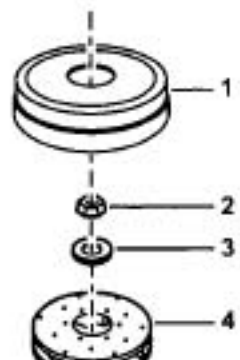

Motor Fan Assembly

- 1 ..... P-000067 ..... Fan case
- 2 ..... P-000068 ..... Nut
- 3 ..... P-00621 ..... Washer
- 4 ..... P-000152 ..... Fan