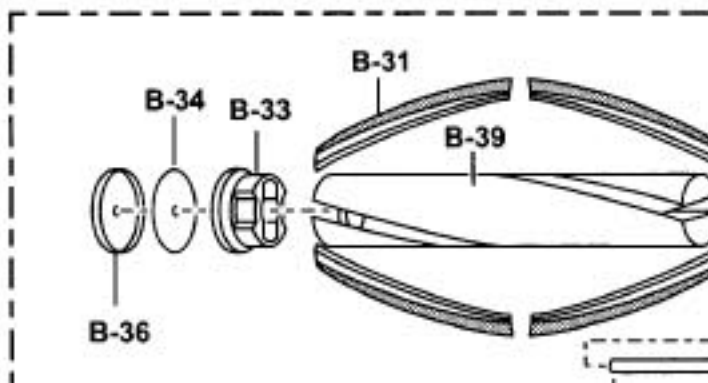

Motor Fan Assembly

- 1 ..... P-000067 ..... Fan case
- 2 ..... P-000068 ..... Nut
- 3 ..... P-00621 ..... Washer
- 4 ..... P-000152 ..... Fan