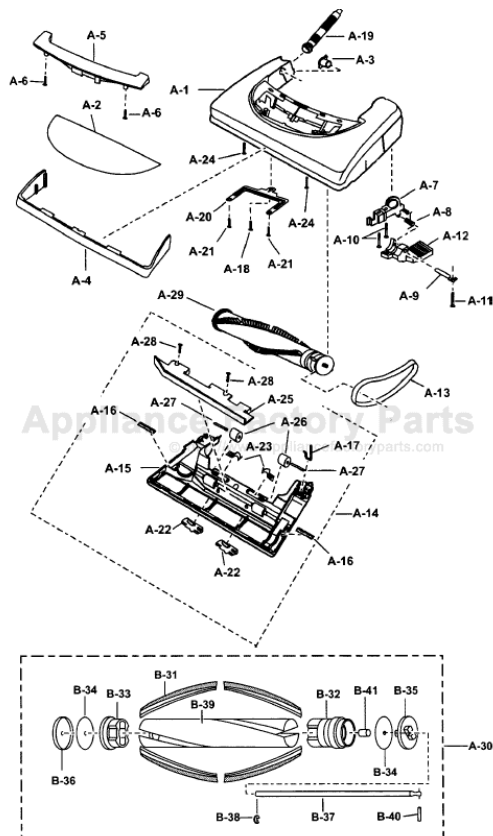

[Find Your PANASONIC Vacuum Cleaner Parts - Select From 605 Models](#)

----- Manual continues below -----