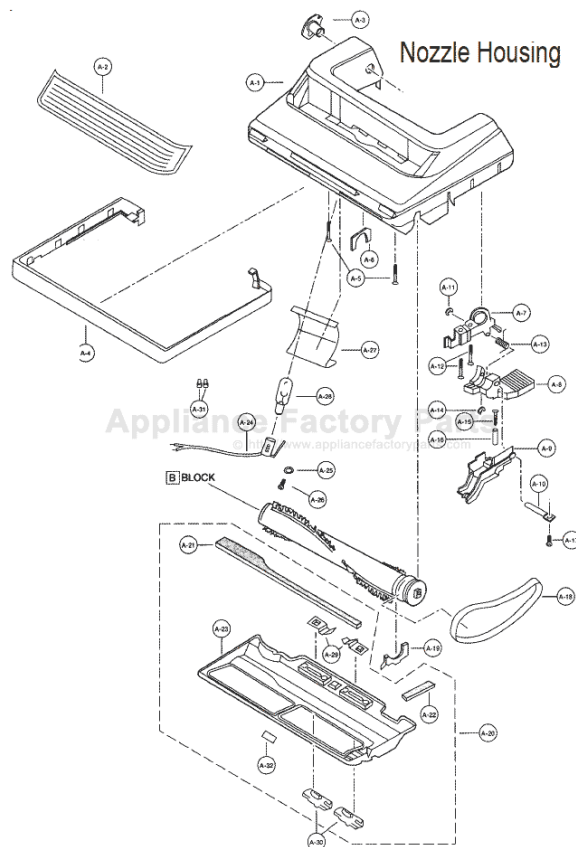

This Owner's Manual is provided and hosted by Appliance Factory Parts.

PANASONIC V5217 Owner's Manual

[Shop genuine replacement parts for PANASONIC V5217](#)

[Find Your PANASONIC Vacuum Cleaner Parts - Select From 605 Models](#)

----- Manual continues below -----

Models: MC-V5207, MC-V5217, MC-V5227, MC-V5237, MC-V5238, MC-V5247, MC-V5248

Nozzle Housing

- | | | |
|---------|---------------|--|
| 1..... | P-8938..... | Nozzle Housing |
| 1..... | P-1104..... | Nozzle Housing, V5207 |
| 1..... | P-10857..... | Nozzle Housing, V5238, V5248 |
| 2..... | P-2125..... | Window |
| 3..... | P-2500..... | Shaft, plastic |
| 3..... | P-10819..... | Shaft, plastic, V5227, V5238, V5248 |
| 4..... | P-9825..... | Furniture Guard |
| 5..... | P-81..... | Packing, nozzle |
| 6..... | P-000095..... | Frame |
| 7..... | P-000010..... | Spring, pedal |
| 8..... | P-4720..... | Pedal |
| 9..... | P-6140..... | Screw, frame |
| 10..... | P-280B..... | Belt, 2 pack, V5207 |
| 10..... | P-V270B..... | Belt, 2 pack |
| 10..... | P-00181..... | Belt, V5227, V5238, V5248 |
| 11..... | P-8939..... | Lower Plate Assy |
| 11..... | P-8439..... | Lower Plate Assy, V5237 |
| 12..... | P-8942..... | Lower Plate |
| 12..... | P-000133..... | Lower Plate, V5207 |
| 13..... | P-9826..... | Warning Label |
| 13..... | P-07000..... | Warning Label, V5207 |
| 14..... | P-1124..... | Belt Cover, rear |
| 15..... | P-704..... | Spring, stop latch |
| 15..... | P-9846..... | Spring, stop latch, V5227, V5238, V5247, V5248 |
| 16..... | P-2751..... | Latch |
| 17..... | P-0039..... | Bulb Socket |
| 17..... | P-9301..... | Bulb Socket, V5207 |
| 17..... | P-9367..... | Bulb Socket, V5227, V5238, V5248 |
| 18..... | P-00051..... | Shaft, pedal |
| 19..... | P-7411..... | Spacer |
| 20..... | P-4003..... | E-Clip |
| 21..... | P-9827..... | Screw, spacer |
| 21..... | P-10812..... | Screw, spacer, V5227, V5238, V5248 |
| 22..... | P-10109..... | Reflector |
| 23..... | P-682..... | Screw, nozzle |