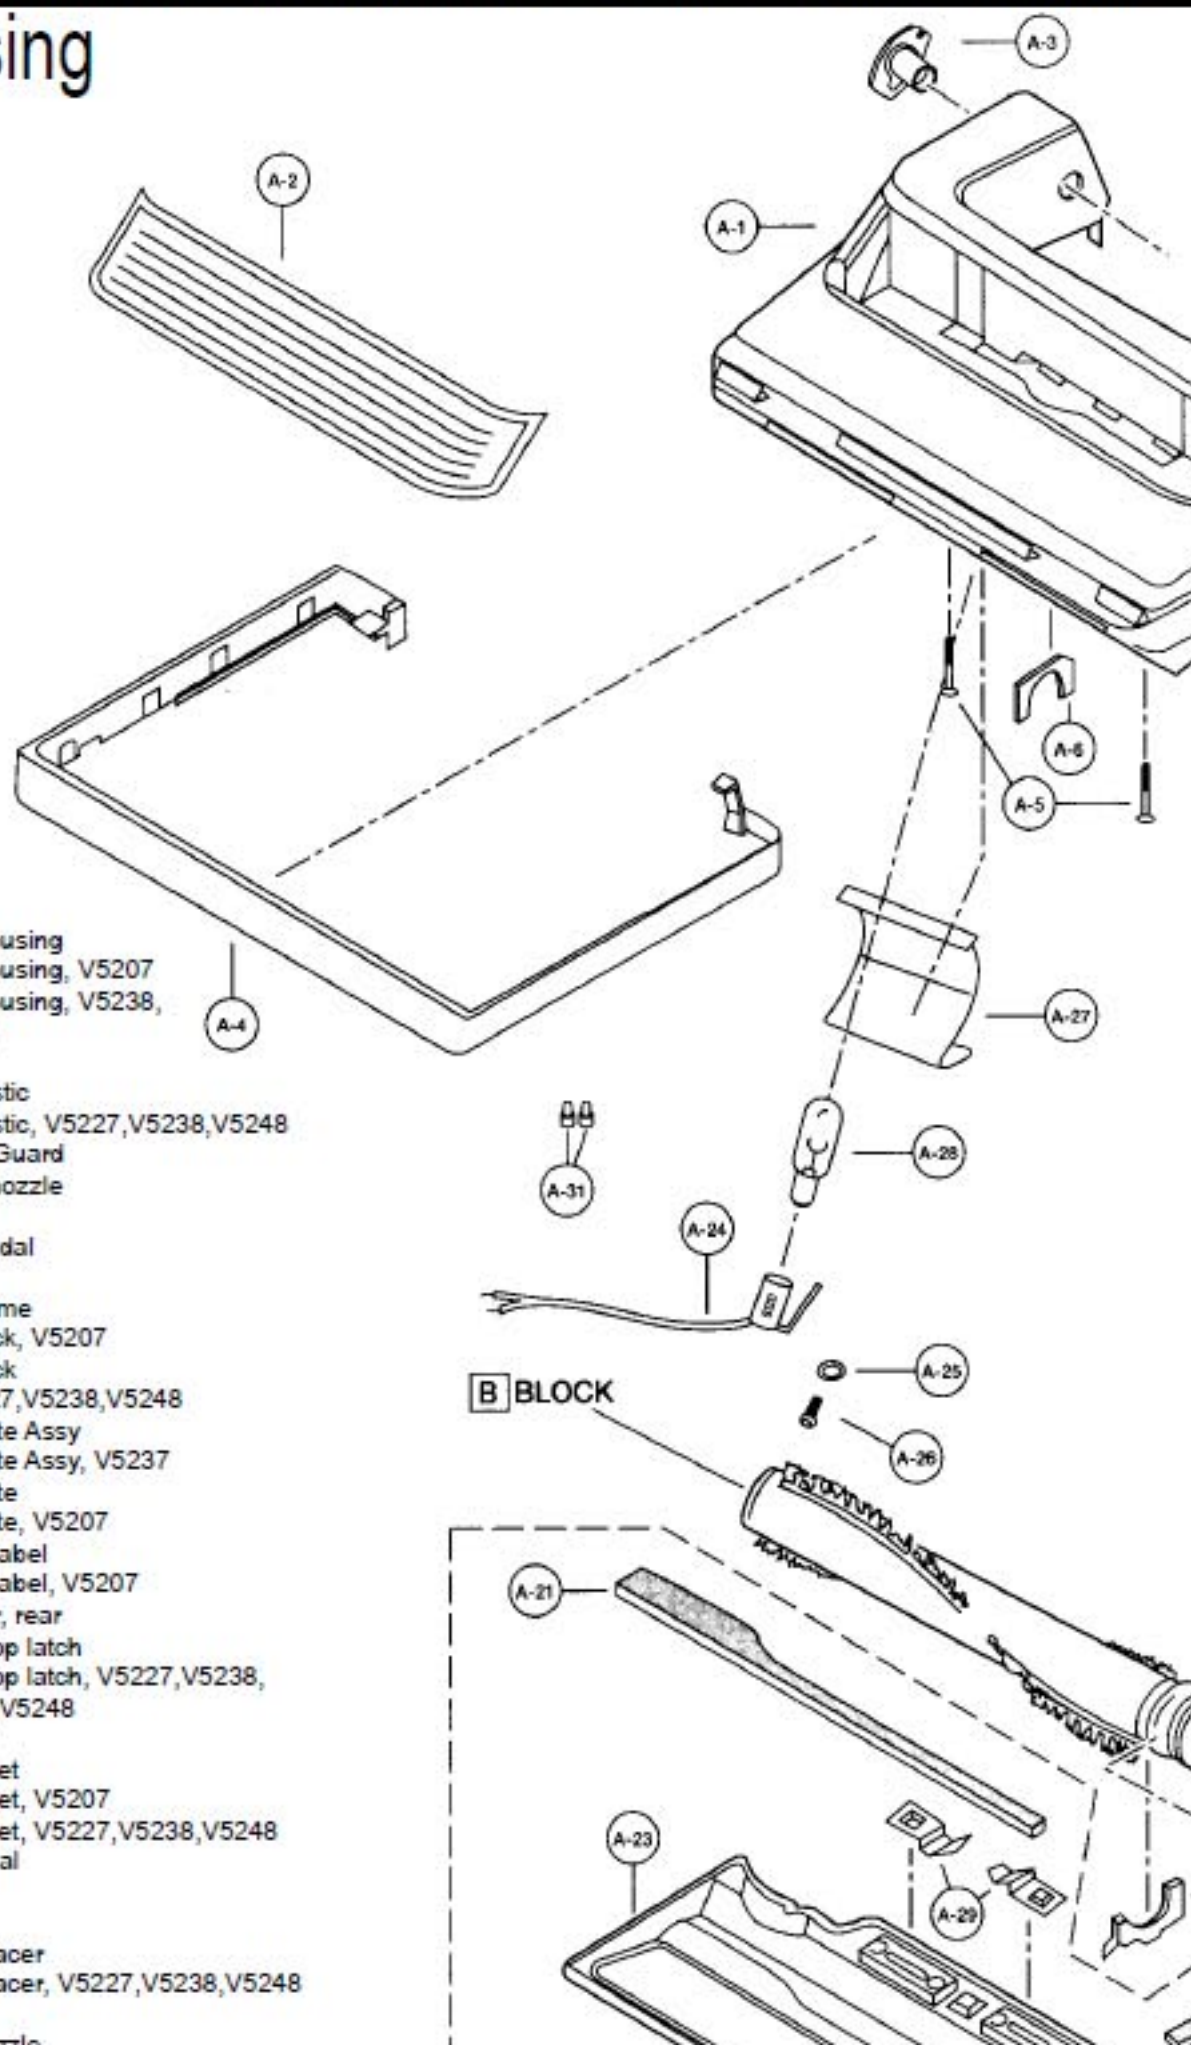

----- Manual continues below -----

Models: MC-V5207, MC-V5217, MC-V5227, MC-V5237, MC-V5238, MC-V5247, MC-V5248

Nozzle Housing

- | | | |
|---------|---------------|--|
| 1..... | P-8938..... | Nozzle Housing |
| 1..... | P-1104..... | Nozzle Housing, V5207 |
| 1..... | P-10857..... | Nozzle Housing, V5238, V5248 |
| 2..... | P-2125..... | Window |
| 3..... | P-2500..... | Shaft, plastic |
| 3..... | P-10819..... | Shaft, plastic, V5227, V5238, V5248 |
| 4..... | P-9825..... | Furniture Guard |
| 5..... | P-81..... | Packing, nozzle |
| 6..... | P-000095..... | Frame |
| 7..... | P-000010..... | Spring, pedal |
| 8..... | P-4720..... | Pedal |
| 9..... | P-6140..... | Screw, frame |
| 10..... | P-280B..... | Belt, 2 pack, V5207 |
| 10..... | P-V270B..... | Belt, 2 pack |
| 10..... | P-00181..... | Belt, V5227, V5238, V5248 |
| 11..... | P-8939..... | Lower Plate Assy |
| 11..... | P-8439..... | Lower Plate Assy, V5237 |
| 12..... | P-8942..... | Lower Plate |
| 12..... | P-000133..... | Lower Plate, V5207 |
| 13..... | P-9826..... | Warning Label |
| 13..... | P-07000..... | Warning Label, V5207 |
| 14..... | P-1124..... | Belt Cover, rear |
| 15..... | P-704..... | Spring, stop latch |
| 15..... | P-9846..... | Spring, stop latch, V5227, V5238, V5247, V5248 |
| 16..... | P-2751..... | Latch |
| 17..... | P-0039..... | Bulb Socket |
| 17..... | P-9301..... | Bulb Socket, V5207 |
| 17..... | P-9367..... | Bulb Socket, V5227, V5238, V5248 |
| 18..... | P-00051..... | Shaft, pedal |
| 19..... | P-7411..... | Spacer |
| 20..... | P-4003..... | E-Clip |
| 21..... | P-9827..... | Screw, spacer |
| 21..... | P-10812..... | Screw, spacer, V5227, V5238, V5248 |
| 22..... | P-10109..... | Reflector |
| 23..... | P-682..... | Screw, nozzle |