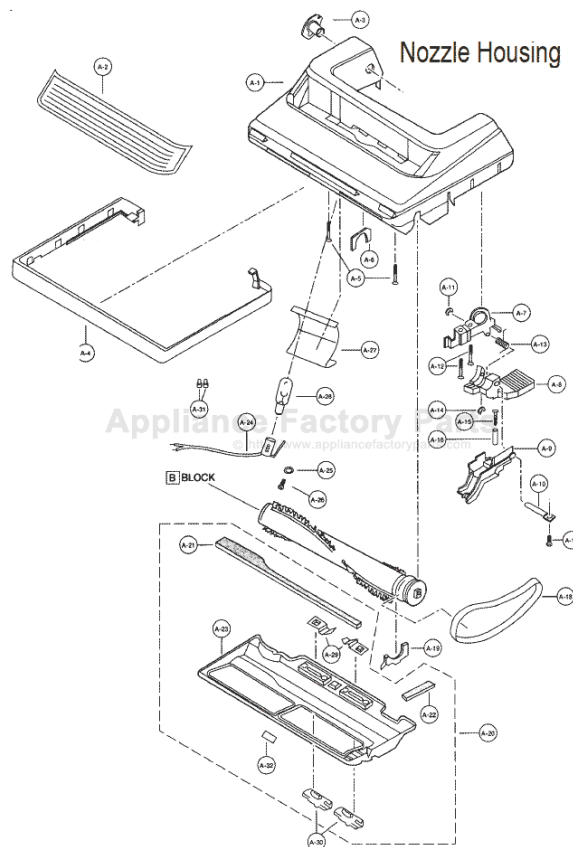

This Owner's Manual is provided and hosted by Appliance Factory Parts.

PANASONIC V5248 Owner's Manual

[Shop genuine replacement parts for PANASONIC
V5248](#)

[Find Your PANASONIC Vacuum Cleaner Parts - Select From 605 Models](#)

----- Manual continues below -----

Models: MC-V5207, MC-V5217, MC-V5227, MC-V5237, MC-V5238, MC-V5247, MC-V5248

Nozzle Housing

- | | | |
|---------|---------------|--|
| 1..... | P-8938..... | Nozzle Housing |
| 1..... | P-1104..... | Nozzle Housing, V5207 |
| 1..... | P-10857..... | Nozzle Housing, V5238, V5248 |
| 2..... | P-2125..... | Window |
| 3..... | P-2500..... | Shaft, plastic |
| 3..... | P-10819..... | Shaft, plastic, V5227, V5238, V5248 |
| 4..... | P-9825..... | Furniture Guard |
| 5..... | P-81..... | Packing, nozzle |
| 6..... | P-000095..... | Frame |
| 7..... | P-000010..... | Spring, pedal |
| 8..... | P-4720..... | Pedal |
| 9..... | P-6140..... | Screw, frame |
| 10..... | P-280B..... | Belt, 2 pack, V5207 |
| 10..... | P-V270B..... | Belt, 2 pack |
| 10..... | P-00181..... | Belt, V5227, V5238, V5248 |
| 11..... | P-8939..... | Lower Plate Assy |
| 11..... | P-8439..... | Lower Plate Assy, V5237 |
| 12..... | P-8942..... | Lower Plate |
| 12..... | P-000133..... | Lower Plate, V5207 |
| 13..... | P-9826..... | Warning Label |
| 13..... | P-07000..... | Warning Label, V5207 |
| 14..... | P-1124..... | Belt Cover, rear |
| 15..... | P-704..... | Spring, stop latch |
| 15..... | P-9846..... | Spring, stop latch, V5227, V5238, V5247, V5248 |
| 16..... | P-2751..... | Latch |
| 17..... | P-0039..... | Bulb Socket |
| 17..... | P-9301..... | Bulb Socket, V5207 |
| 17..... | P-9367..... | Bulb Socket, V5227, V5238, V5248 |
| 18..... | P-00051..... | Shaft, pedal |
| 19..... | P-7411..... | Spacer |
| 20..... | P-4003..... | E-Clip |
| 21..... | P-9827..... | Screw, spacer |
| 21..... | P-10812..... | Screw, spacer, V5227, V5238, V5248 |
| 22..... | P-10109..... | Reflector |
| 23..... | P-683..... | Screw, nozzle |