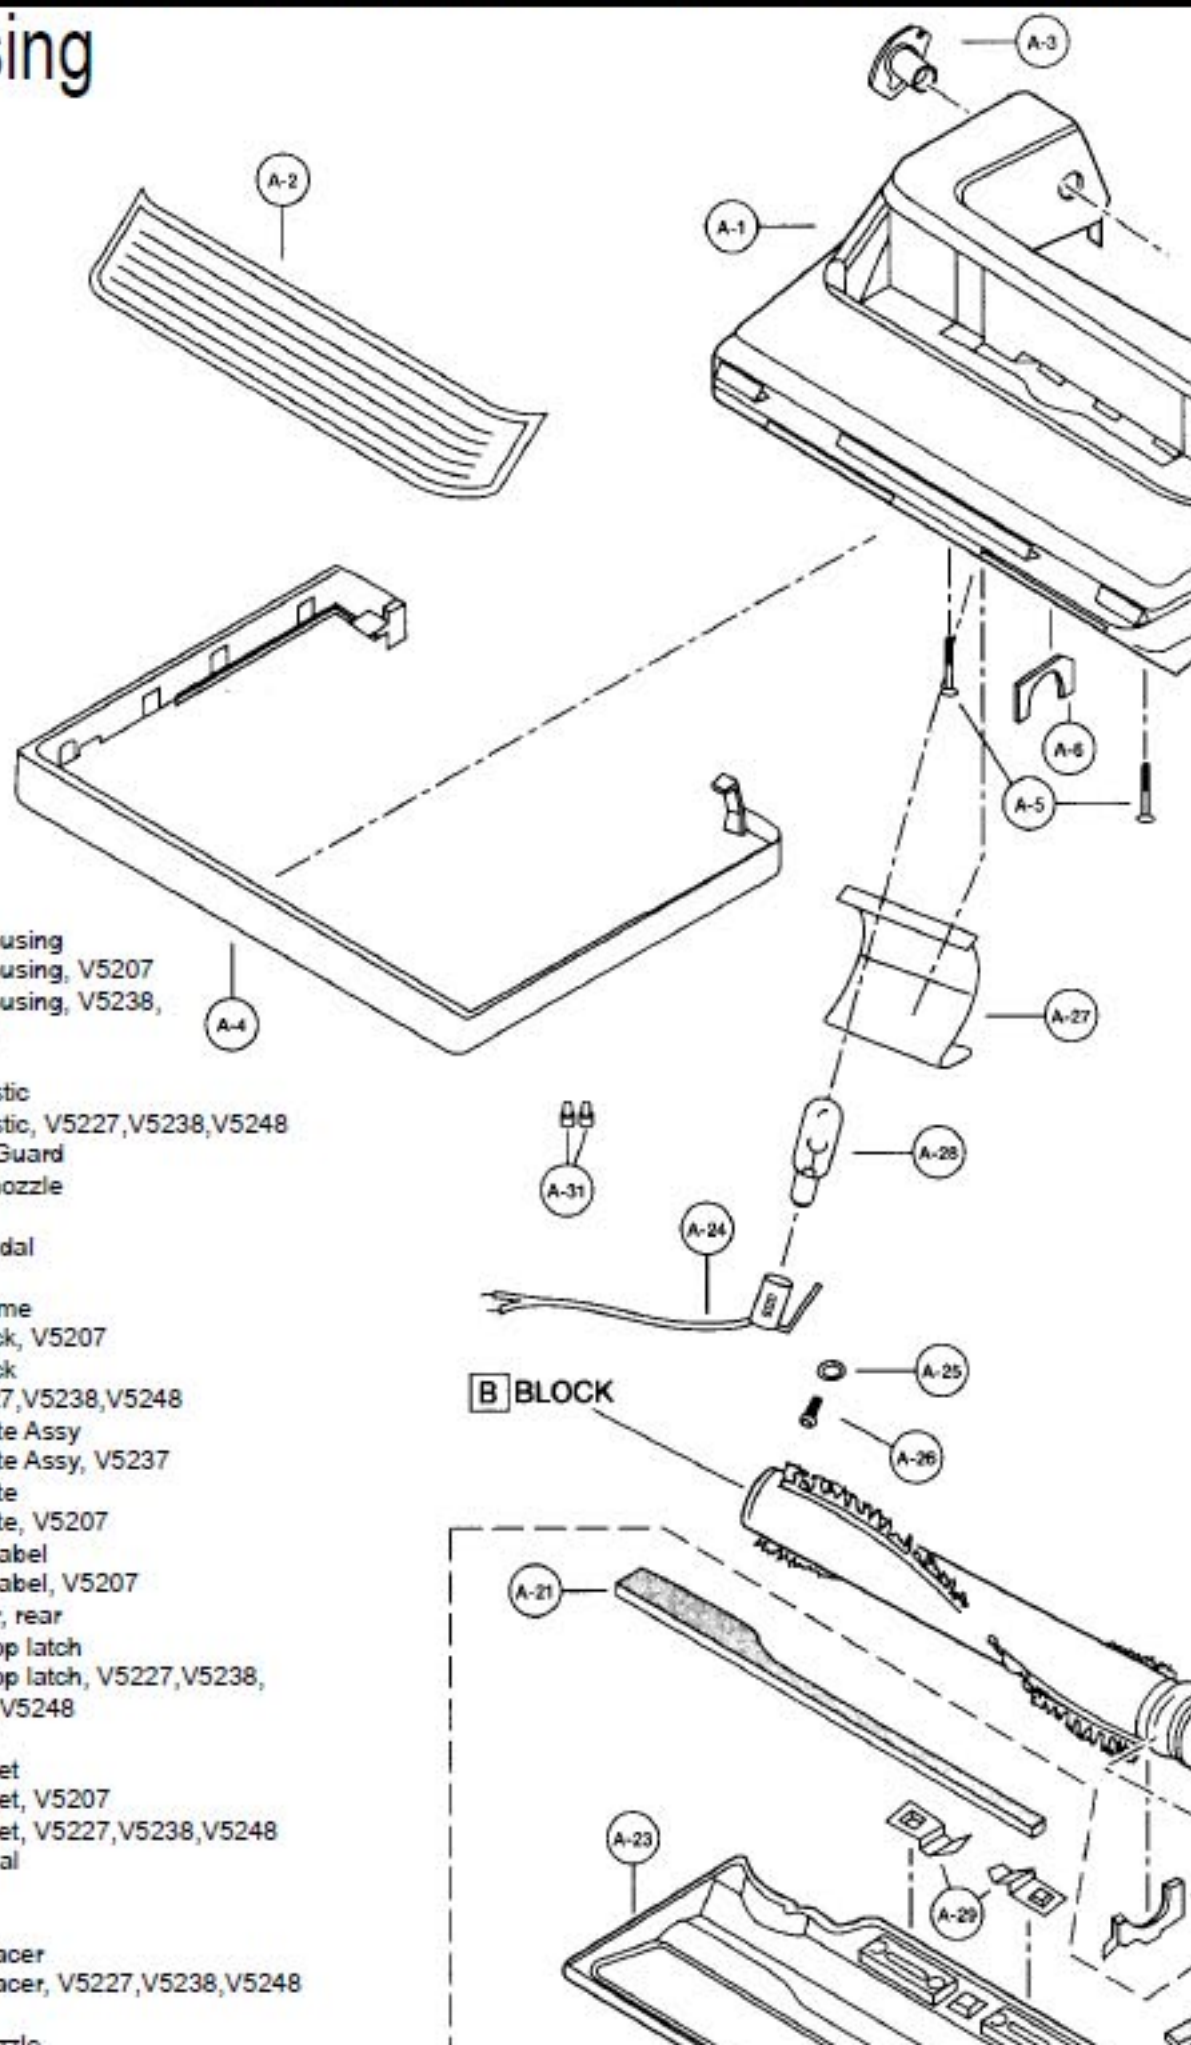

This Owner's Manual is provided and hosted by Appliance Factory Parts.

PANASONIC V5248 Owner's Manual

[Shop genuine replacement parts for PANASONIC
V5248](#)

[Find Your PANASONIC Vacuum Cleaner Parts - Select From 605 Models](#)

----- Manual continues below -----

Models: MC-V5207, MC-V5217, MC-V5227, MC-V5237, MC-V5238, MC-V5247, MC-V5248

Nozzle Housing

- | | | |
|---------|---------------|--|
| 1..... | P-8938..... | Nozzle Housing |
| 1..... | P-1104..... | Nozzle Housing, V5207 |
| 1..... | P-10857..... | Nozzle Housing, V5238, V5248 |
| 2..... | P-2125..... | Window |
| 3..... | P-2500..... | Shaft, plastic |
| 3..... | P-10819..... | Shaft, plastic, V5227, V5238, V5248 |
| 4..... | P-9825..... | Furniture Guard |
| 5..... | P-81..... | Packing, nozzle |
| 6..... | P-000095..... | Frame |
| 7..... | P-000010..... | Spring, pedal |
| 8..... | P-4720..... | Pedal |
| 9..... | P-6140..... | Screw, frame |
| 10..... | P-280B..... | Belt, 2 pack, V5207 |
| 10..... | P-V270B..... | Belt, 2 pack |
| 10..... | P-00181..... | Belt, V5227, V5238, V5248 |
| 11..... | P-8939..... | Lower Plate Assy |
| 11..... | P-8439..... | Lower Plate Assy, V5237 |
| 12..... | P-8942..... | Lower Plate |
| 12..... | P-000133..... | Lower Plate, V5207 |
| 13..... | P-9826..... | Warning Label |
| 13..... | P-07000..... | Warning Label, V5207 |
| 14..... | P-1124..... | Belt Cover, rear |
| 15..... | P-704..... | Spring, stop latch |
| 15..... | P-9846..... | Spring, stop latch, V5227, V5238, V5247, V5248 |
| 16..... | P-2751..... | Latch |
| 17..... | P-0039..... | Bulb Socket |
| 17..... | P-9301..... | Bulb Socket, V5207 |
| 17..... | P-9367..... | Bulb Socket, V5227, V5238, V5248 |
| 18..... | P-00051..... | Shaft, pedal |
| 19..... | P-7411..... | Spacer |
| 20..... | P-4003..... | E-Clip |
| 21..... | P-9827..... | Screw, spacer |
| 21..... | P-10812..... | Screw, spacer, V5227, V5238, V5248 |
| 22..... | P-10109..... | Reflector |
| 23..... | P-683..... | Screw, nozzle |