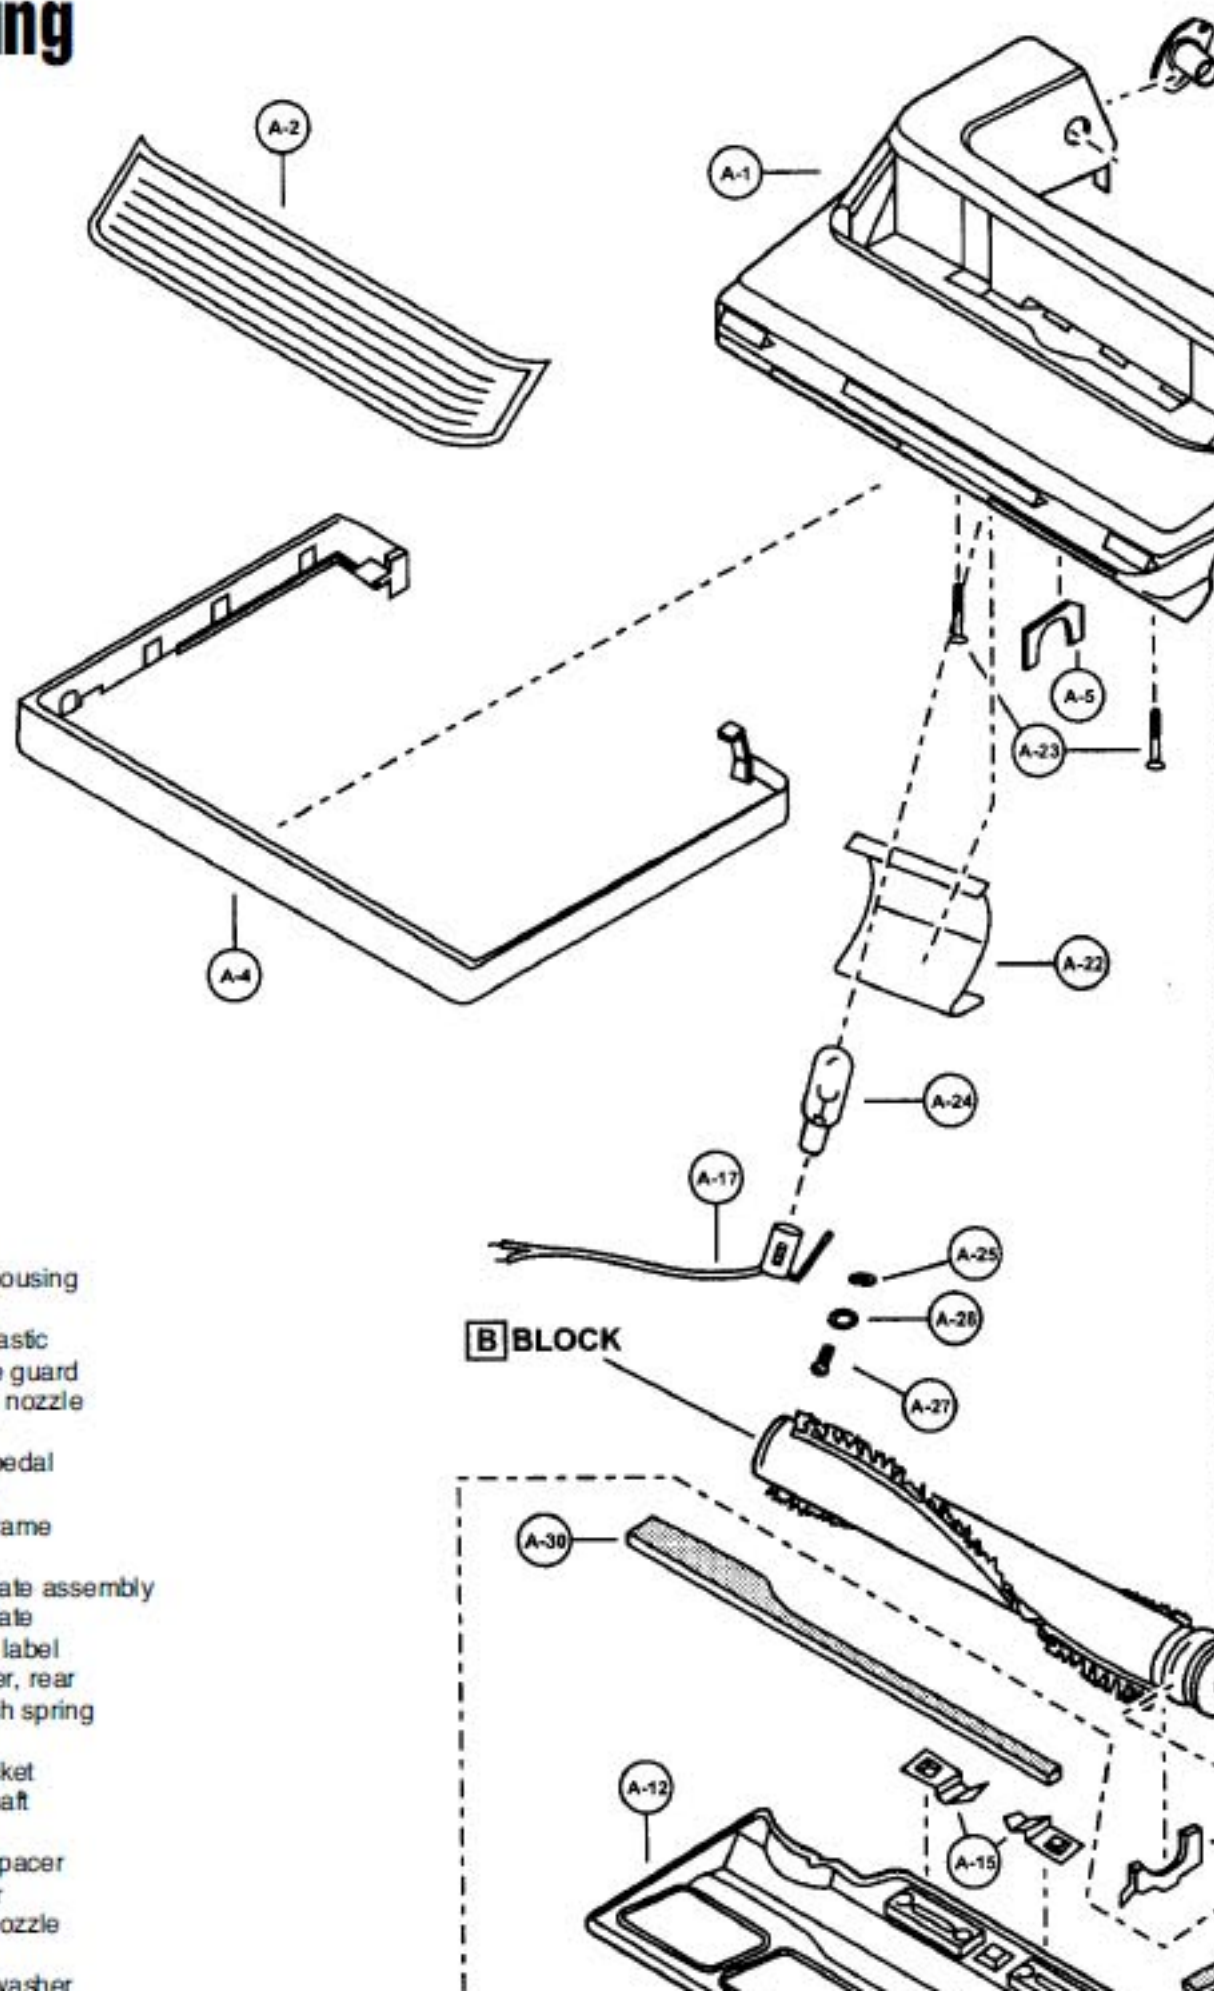

----- Manual continues below -----

Models: MC-V5258

Nozzle Housing

- | | | | | |
|----|-------|----------|-------|----------------------|
| 1 | | P-111440 | | Nozzle housing |
| 2 | | P-2125 | | Window |
| 3 | | P-10819 | | Shaft, plastic |
| 4 | | P-000274 | | Furniture guard |
| 5 | | P-81 | | Packing, nozzle |
| 6 | | P-000095 | | Frame |
| 7 | | P-111427 | | Spring, pedal |
| 8 | | P-4720 | | Pedal |
| 9 | | P-000132 | | Screw, frame |
| 10 | | P-00181 | | Belt |
| 11 | | P-8939 | | Lower plate assembly |
| 12 | | P-8942 | | Lower plate |
| 13 | | P-9826 | | Warning label |
| 14 | | P-1124 | | Belt cover, rear |
| 15 | | P-9846 | | Stop latch spring |
| 16 | | P-2751 | | Latch |
| 17 | | P-9367 | | Bulb socket |
| 18 | | P-00051 | | Pedal shaft |
| 19 | | P-7411 | | Spacer |
| 21 | | P-10812 | | Screw, spacer |
| 22 | | P-10109 | | Reflector |
| 23 | | P-683 | | Screw, nozzle |
| 24 | | P-7550 | | Bulb |
| 25 | | P-5045 | | Spring washer |