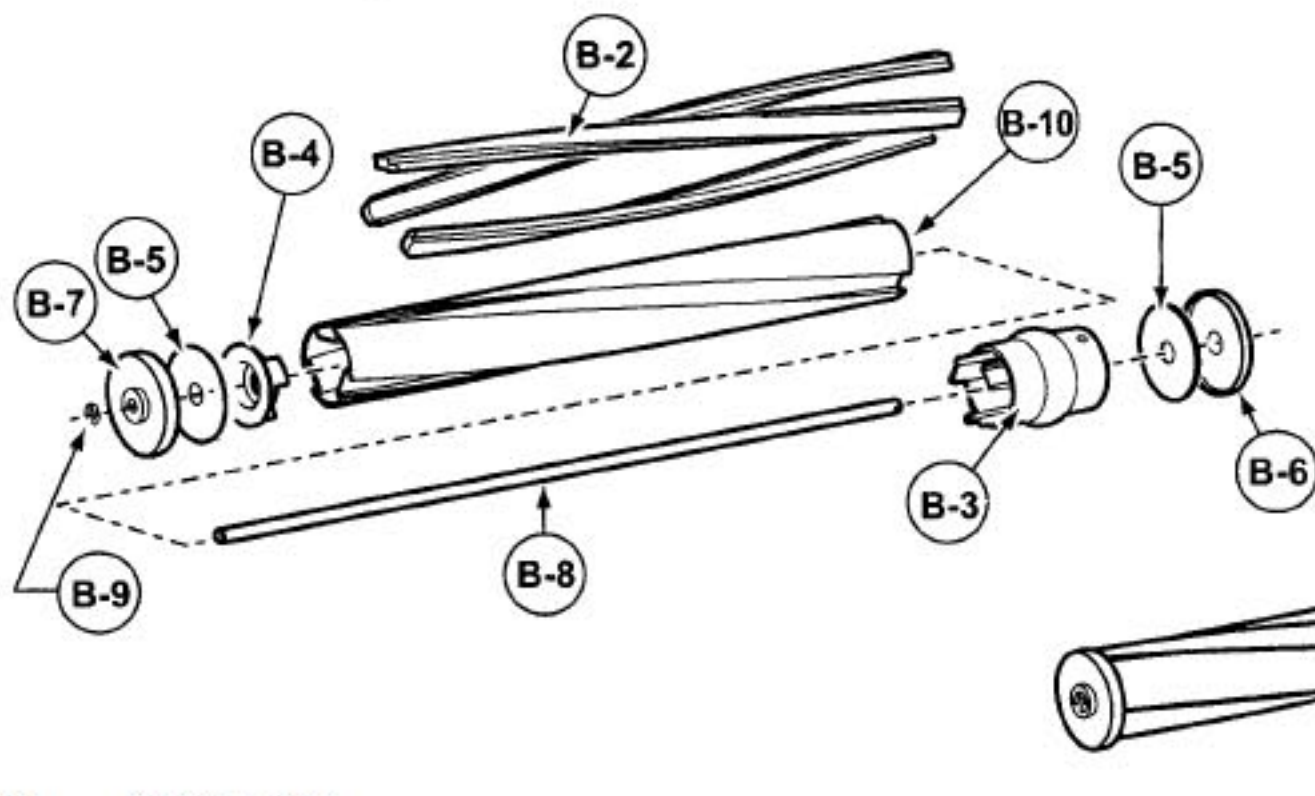

Agitator Assembly

1 ... P-111511	Agitator assembly
2 ... P-111512	Brush, 3 pcs.
3 ... P-111614	Agitator pulley
4 ... P-111513	Agitator holder