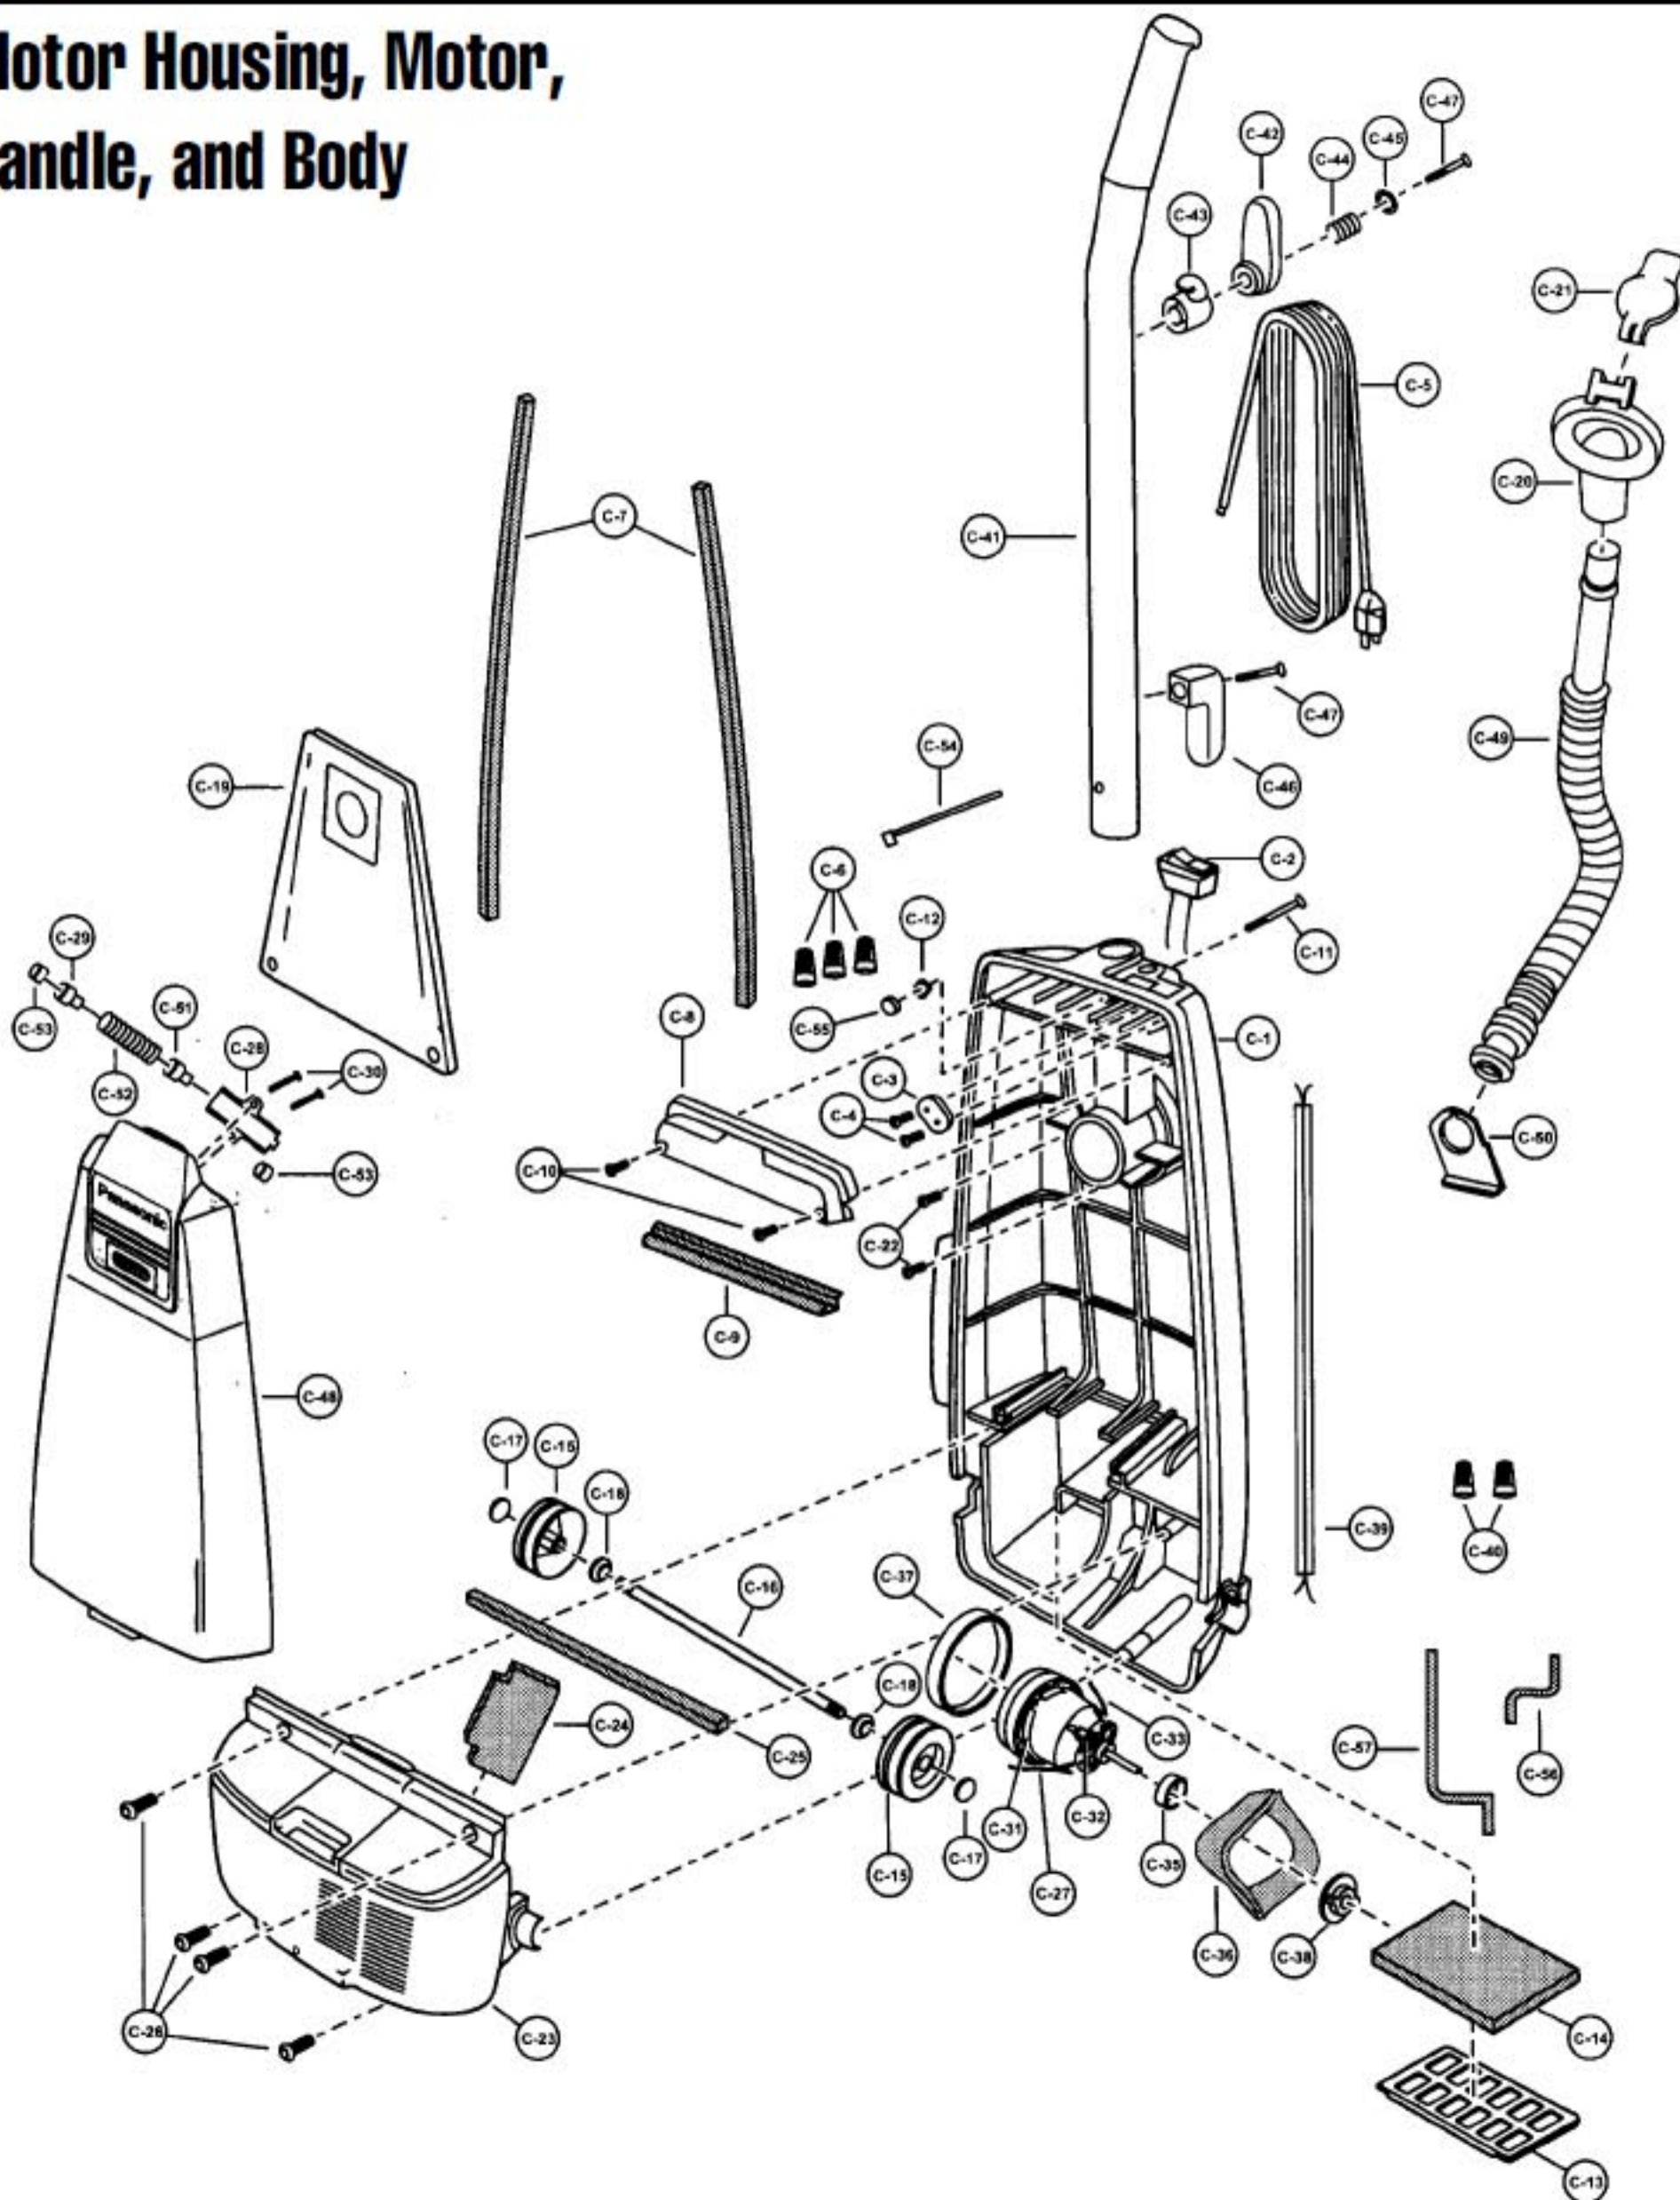

Models: MC-V5258

Motor Housing, Motor, Handle, and Body