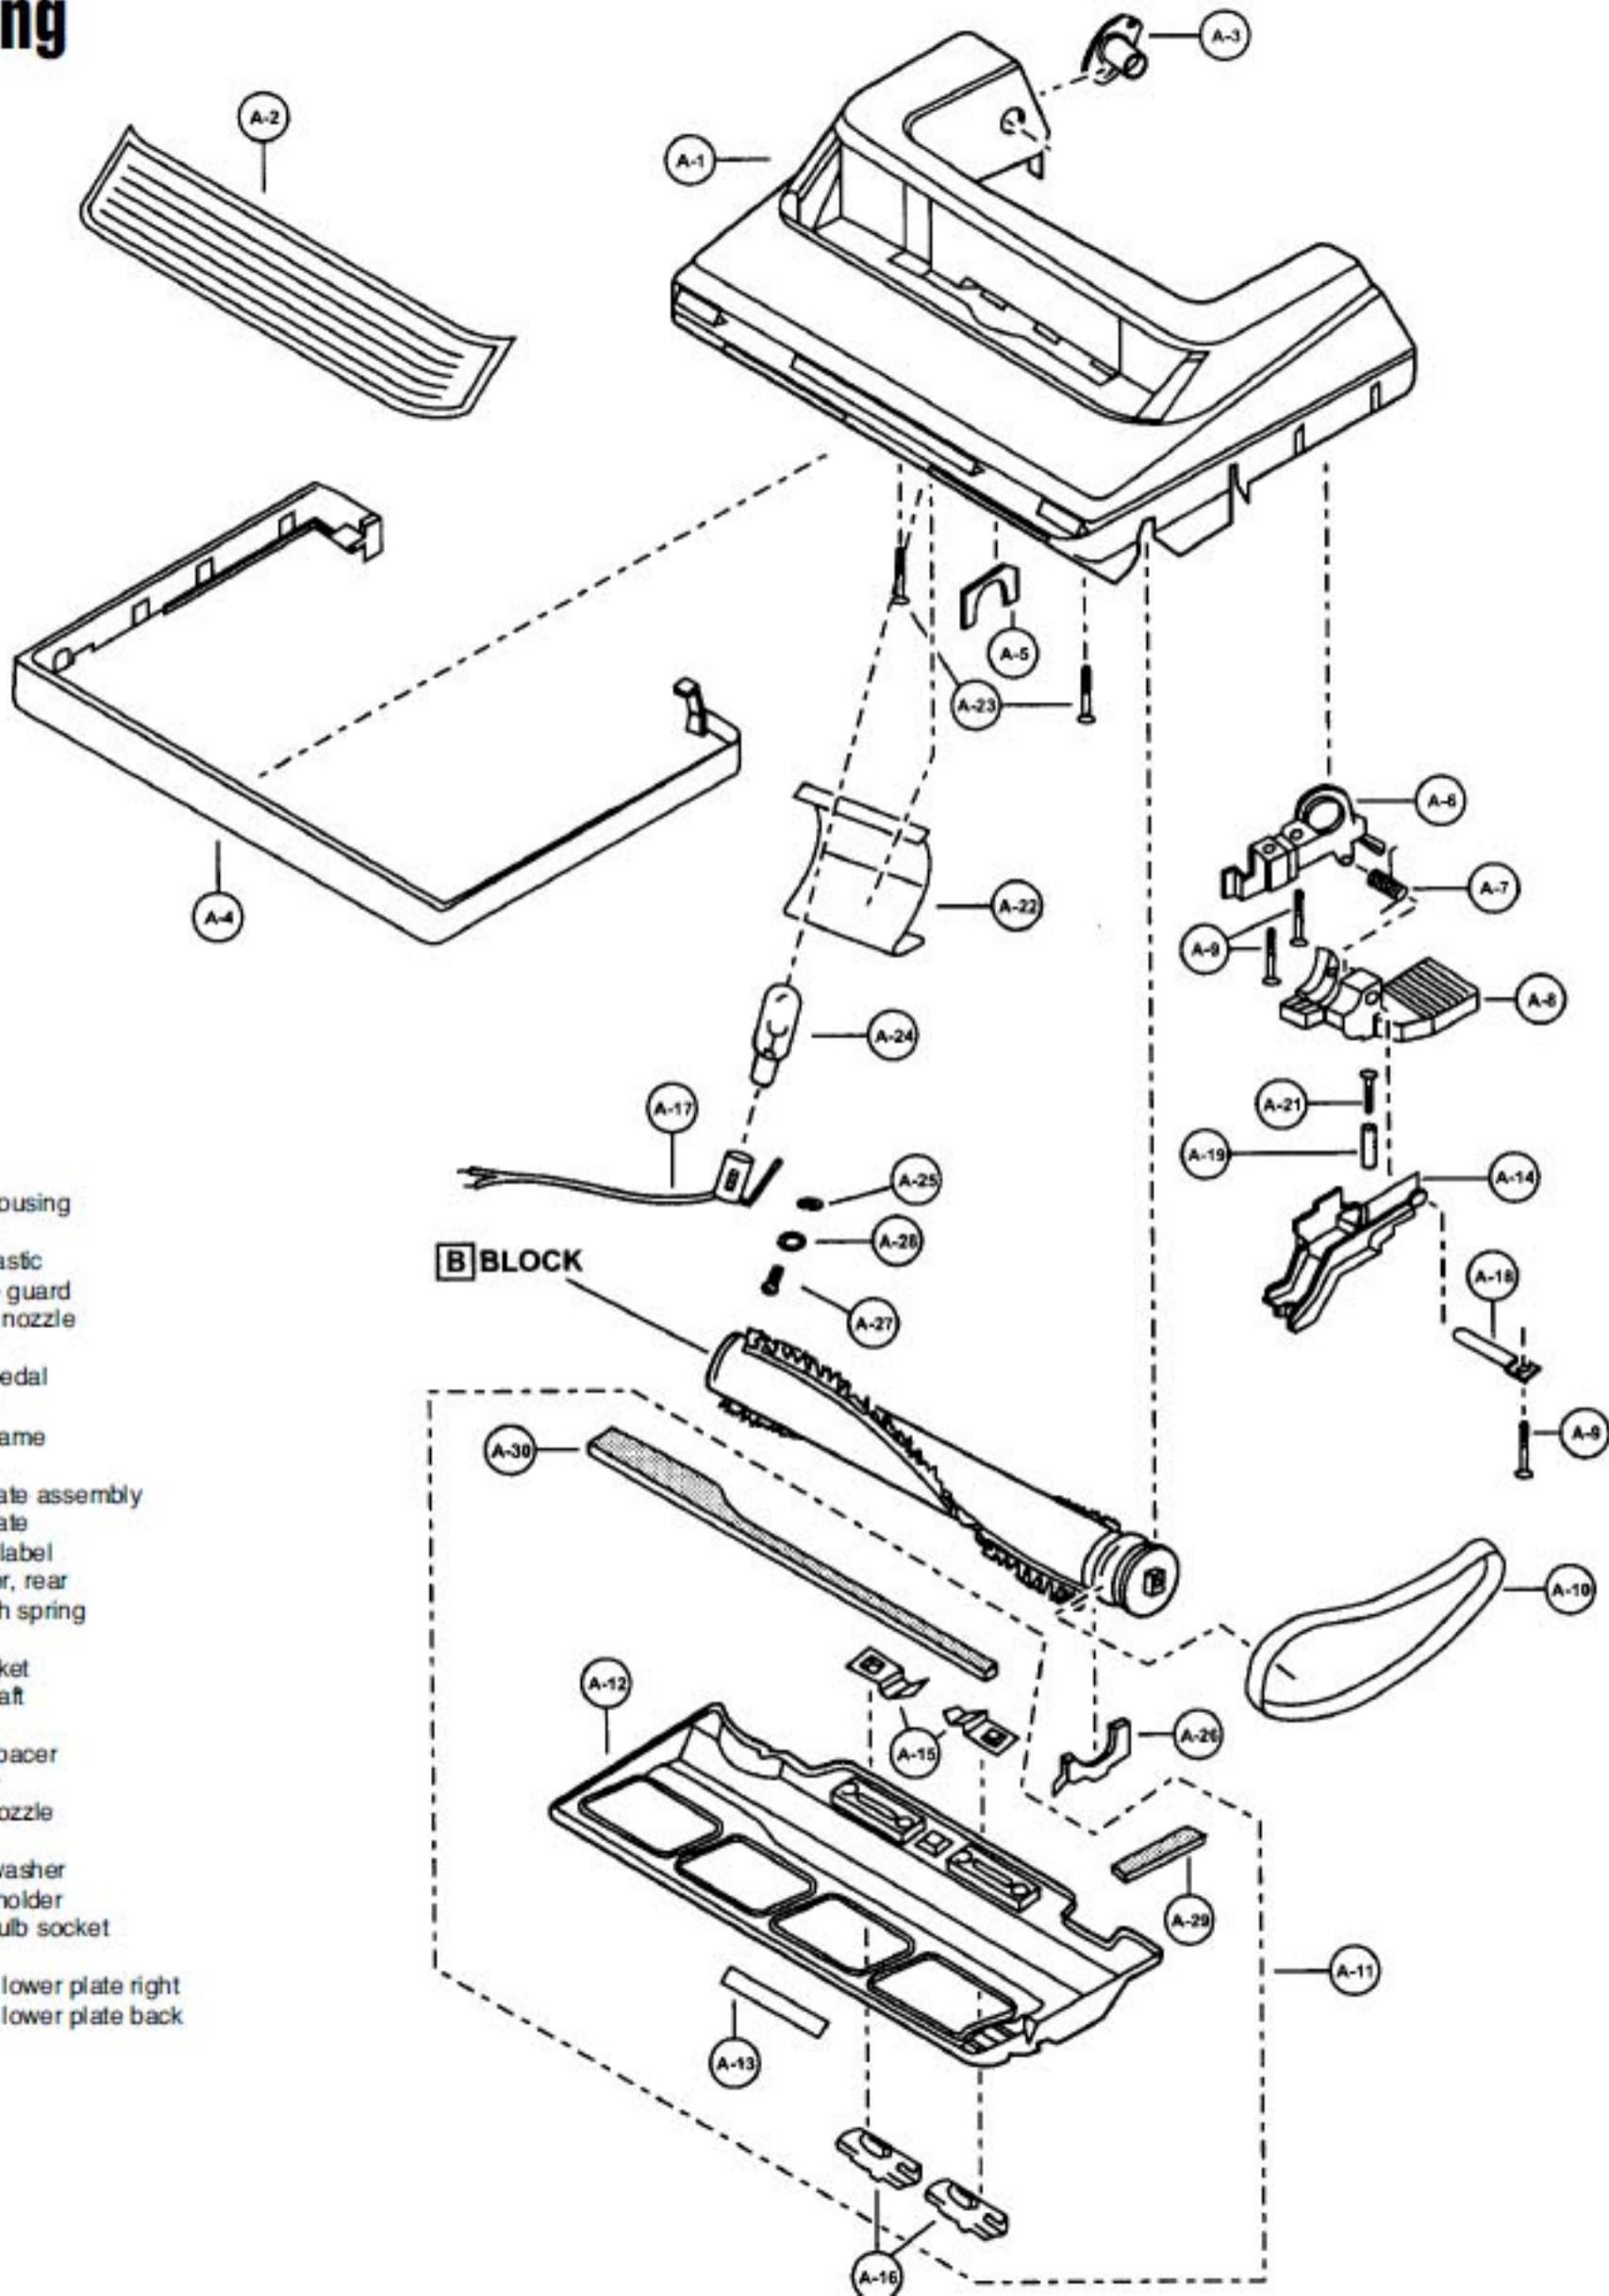

Models: MC-V5258

Nozzle Housing

- | | | |
|----|----------|----------------------------|
| 1 | P-111440 | Nozzle housing |
| 2 | P-2125 | Window |
| 3 | P-10819 | Shaft, plastic |
| 4 | P-000274 | Furniture guard |
| 5 | P-81 | Packing, nozzle |
| 6 | P-000095 | Frame |
| 7 | P-111427 | Spring, pedal |
| 8 | P-4720 | Pedal |
| 9 | P-000132 | Screw, frame |
| 10 | P-00181 | Belt |
| 11 | P-8939 | Lower plate assembly |
| 12 | P-8942 | Lower plate |
| 13 | P-9826 | Warning label |
| 14 | P-1124 | Belt cover, rear |
| 15 | P-9846 | Stop latch spring |
| 16 | P-2751 | Latch |
| 17 | P-9367 | Bulb socket |
| 18 | P-00051 | Pedal shaft |
| 19 | P-7411 | Spacer |
| 21 | P-10812 | Screw, spacer |
| 22 | P-10109 | Reflector |
| 23 | P-683 | Screw, nozzle |
| 24 | P-7550 | Bulb |
| 25 | P-5045 | Spring, washer |
| 26 | P-8220 | Agitator holder |
| 27 | P-4104 | Screw, bulb socket |
| 28 | P-587 | Washer |
| 29 | P-392 | Packing, lower plate right |
| 30 | P-742 | Packing, lower plate back |