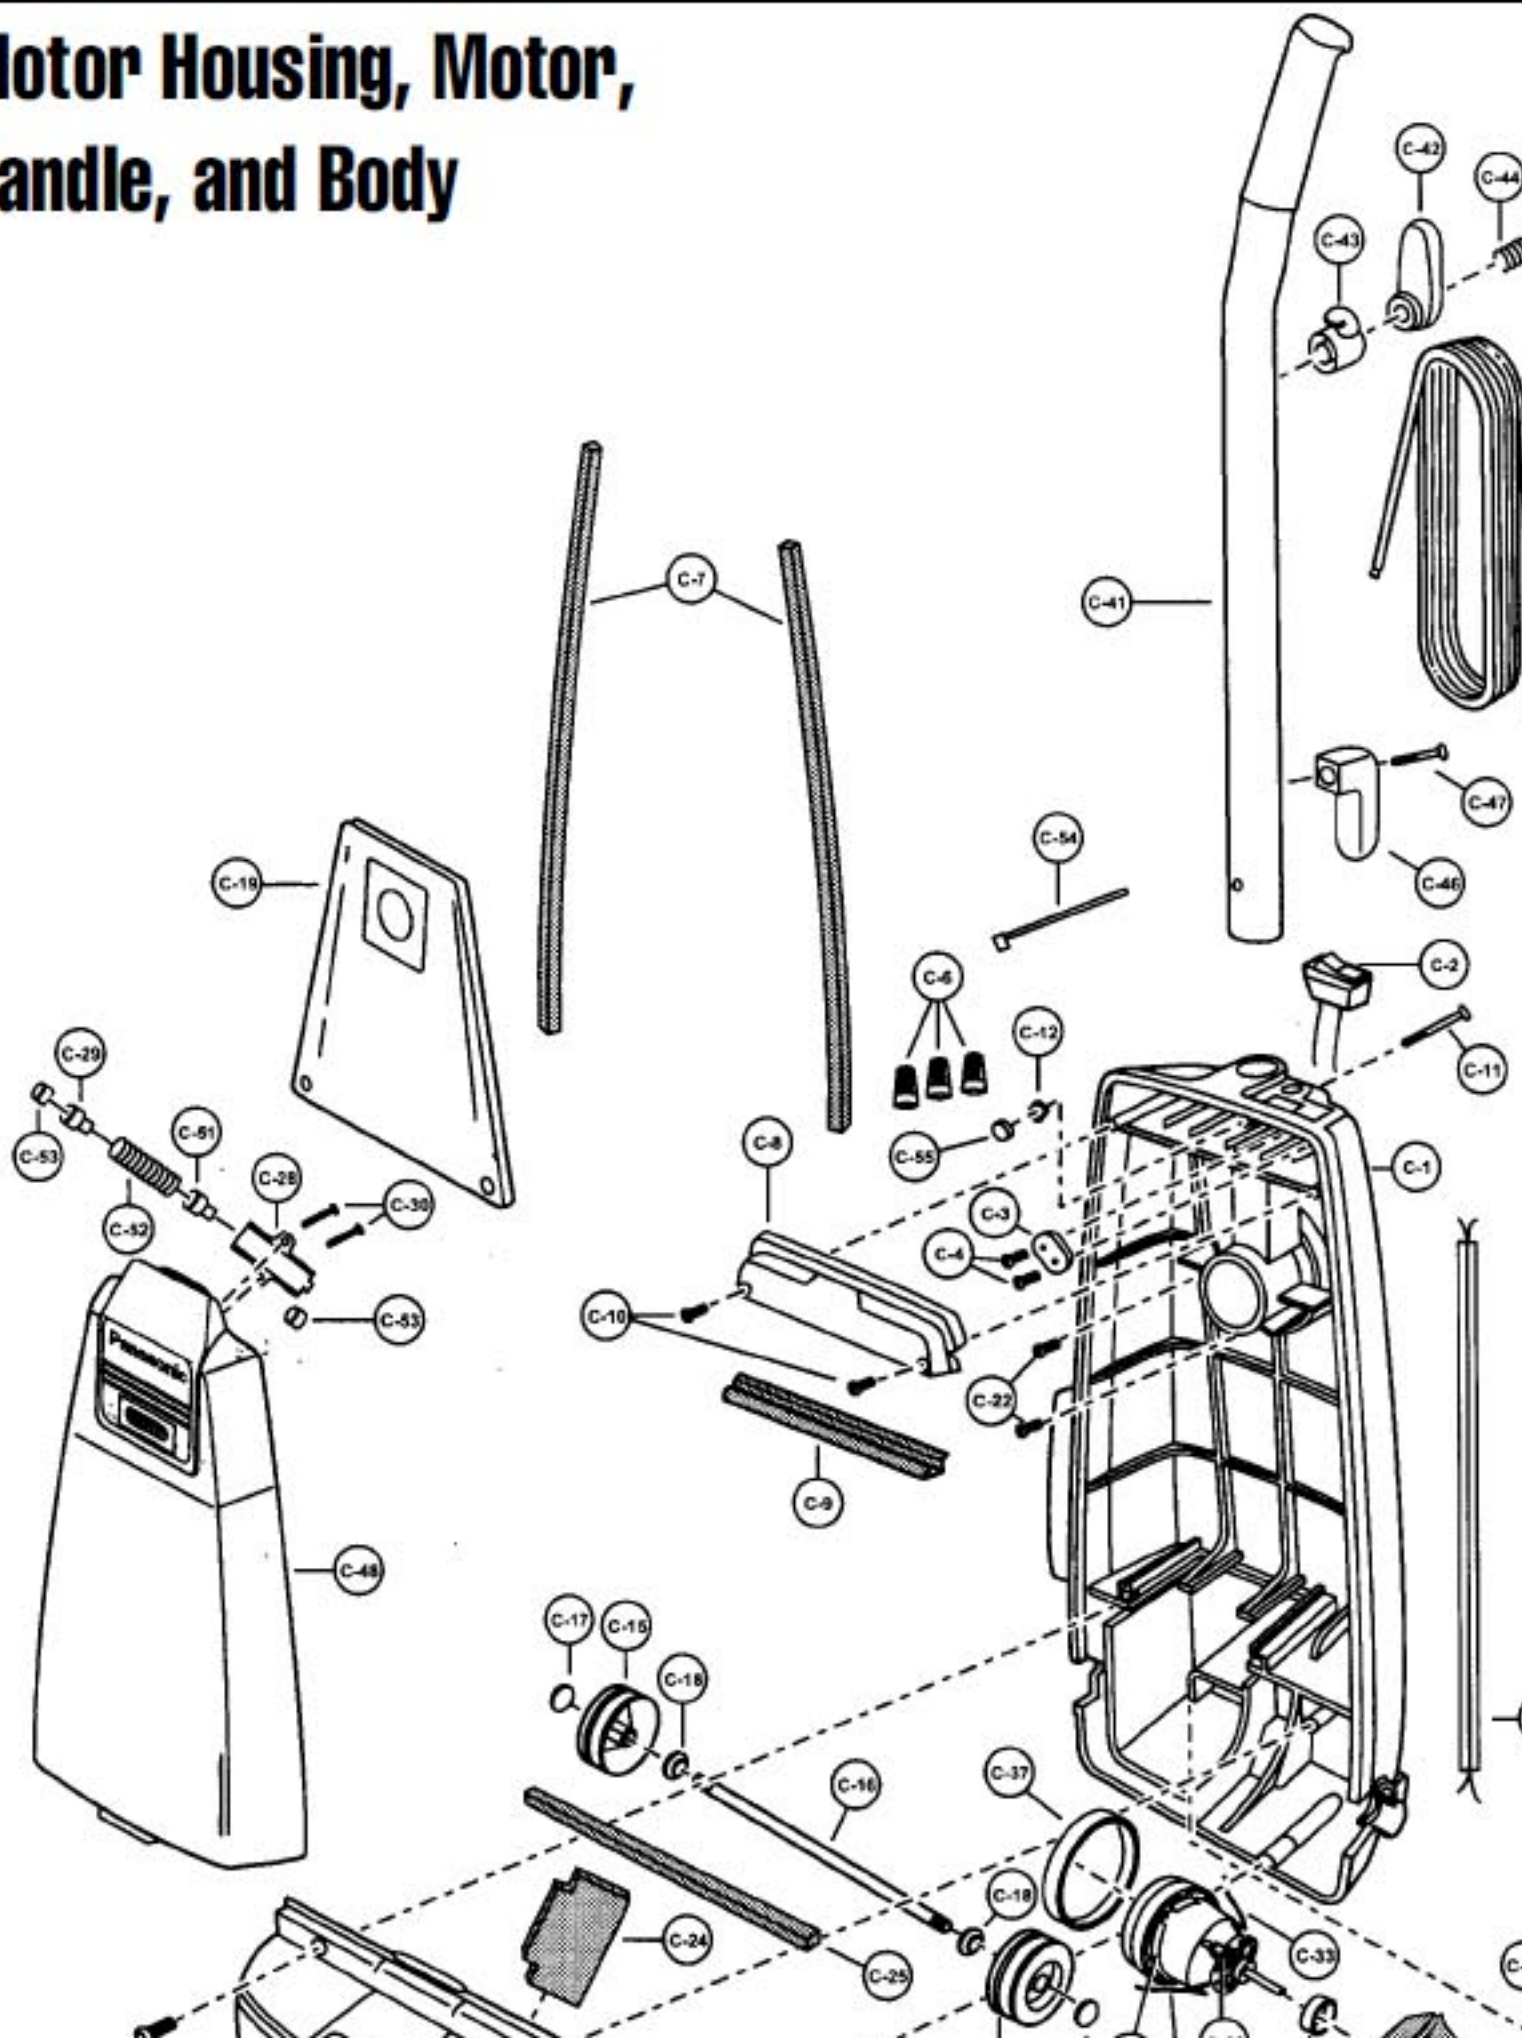

PANASONIC

V

Models: MC-V5258

Motor Housing, Motor, Handle, and Body