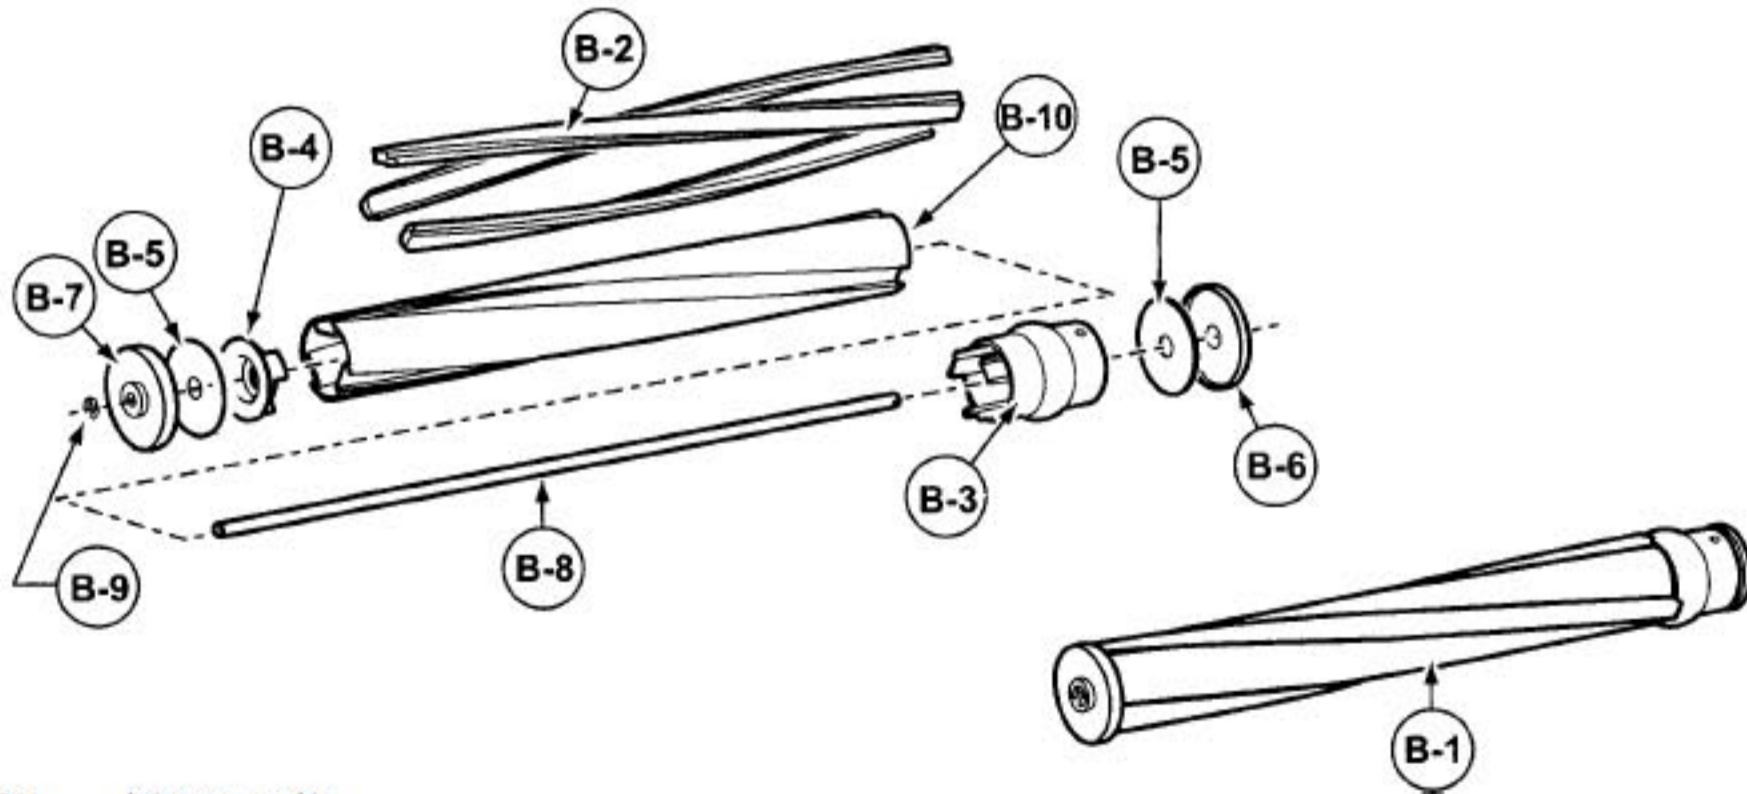

Agitator Assembly

1 ... P-111511	Agitator assembly
2 ... P-111512	Brush, 3 pcs.
3 ... P-111614	Agitator pulley
4 ... P-111513	Agitator holder
5 ... P-111514	Filter
6 ... P-111516	Brush support, right
7 ... P-111517	Brush support, left
8 ... P-111518	Agitator shaft
9 ... P-111465	Ring clip
10 ... P-111519	Agitator