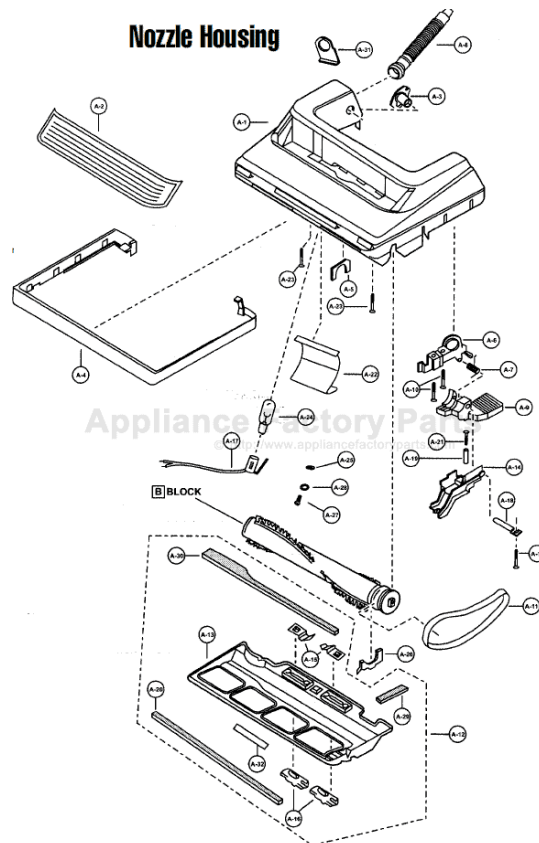

This Owner's Manual is provided and hosted by Appliance Factory Parts.

PANASONIC V5267 Owner's Manual

[Shop genuine replacement parts for PANASONIC V5267](#)

[Find Your PANASONIC Vacuum Cleaner Parts - Select From 605 Models](#)

----- Manual continues below -----

Models: MC-V5267

Nozzle Housing

- | | | | | |
|----|-------|-----------|-------|-----------------------------|
| 1 | | P-8938 | | Nozzle housing |
| 2 | | P-2125 | | Window |
| 3 | | P-10819 | | Shaft, plastic |
| 4 | | P-000274 | | Furniture guard |
| 5 | | P-81 | | Packing, nozzle |
| 6 | | P-0100095 | | Frame |
| 7 | | P-111427 | | Spring, pedal |
| 8 | | P-7549 | | Nozzle housing |
| 9 | | P-4720 | | Pedal |
| 10 | | P-6140 | | Screw, frame |
| 11 | | P-00181 | | Belt |
| 12 | | P-8939 | | Lower plate assembly |
| 13 | | P-8942 | | Lower plate |
| 14 | | P-1124 | | Belt cover, rear |
| 15 | | P-9846 | | Stop latch spring |
| 16 | | P-2751 | | Latch |
| 17 | | P-9367 | | Bulb socket |
| 18 | | P-00051 | | Pedal shaft |
| 19 | | P-7411G | | Spacer |
| 20 | | P-111468 | | Packing, lower plate, front |
| 21 | | P-10812 | | Screw, spacer |
| 22 | | P-10109 | | Reflector |
| 23 | | P-683 | | Screw, nozzle |
| 24 | | P-7550 | | Bulb |
| 25 | | P-5045 | | Spring, washer |
| 26 | | P-8220 | | Agitator holder |
| 27 | | P-4104 | | Screw, bulb socket |
| 28 | | P-587 | | Washer |
| 29 | | P-392 | | Packing, lower plate, right |
| 30 | | P-742 | | Packing, lower plate, back |
| 31 | | P-2420 | | Hose supporter |
| 32 | | P-9826 | | Warning label |

Agitator Assembly

- 1 P-5491 Agitator assembly
- 2 P-5492 Brush, 4 pcs.
- 3 P-5918 Agitator pulley
- 4 P-111428 Agitator holder
- 5 P-10376 Filter
- 6 P-9709 Brush support, right
- 7 P-9708 Brush support, left
- 8 P-10858 Agitator shaft
- 9 P-4003 E-clip

Models: MC-V5267

Motor Housing, Motor, Handle, and Body