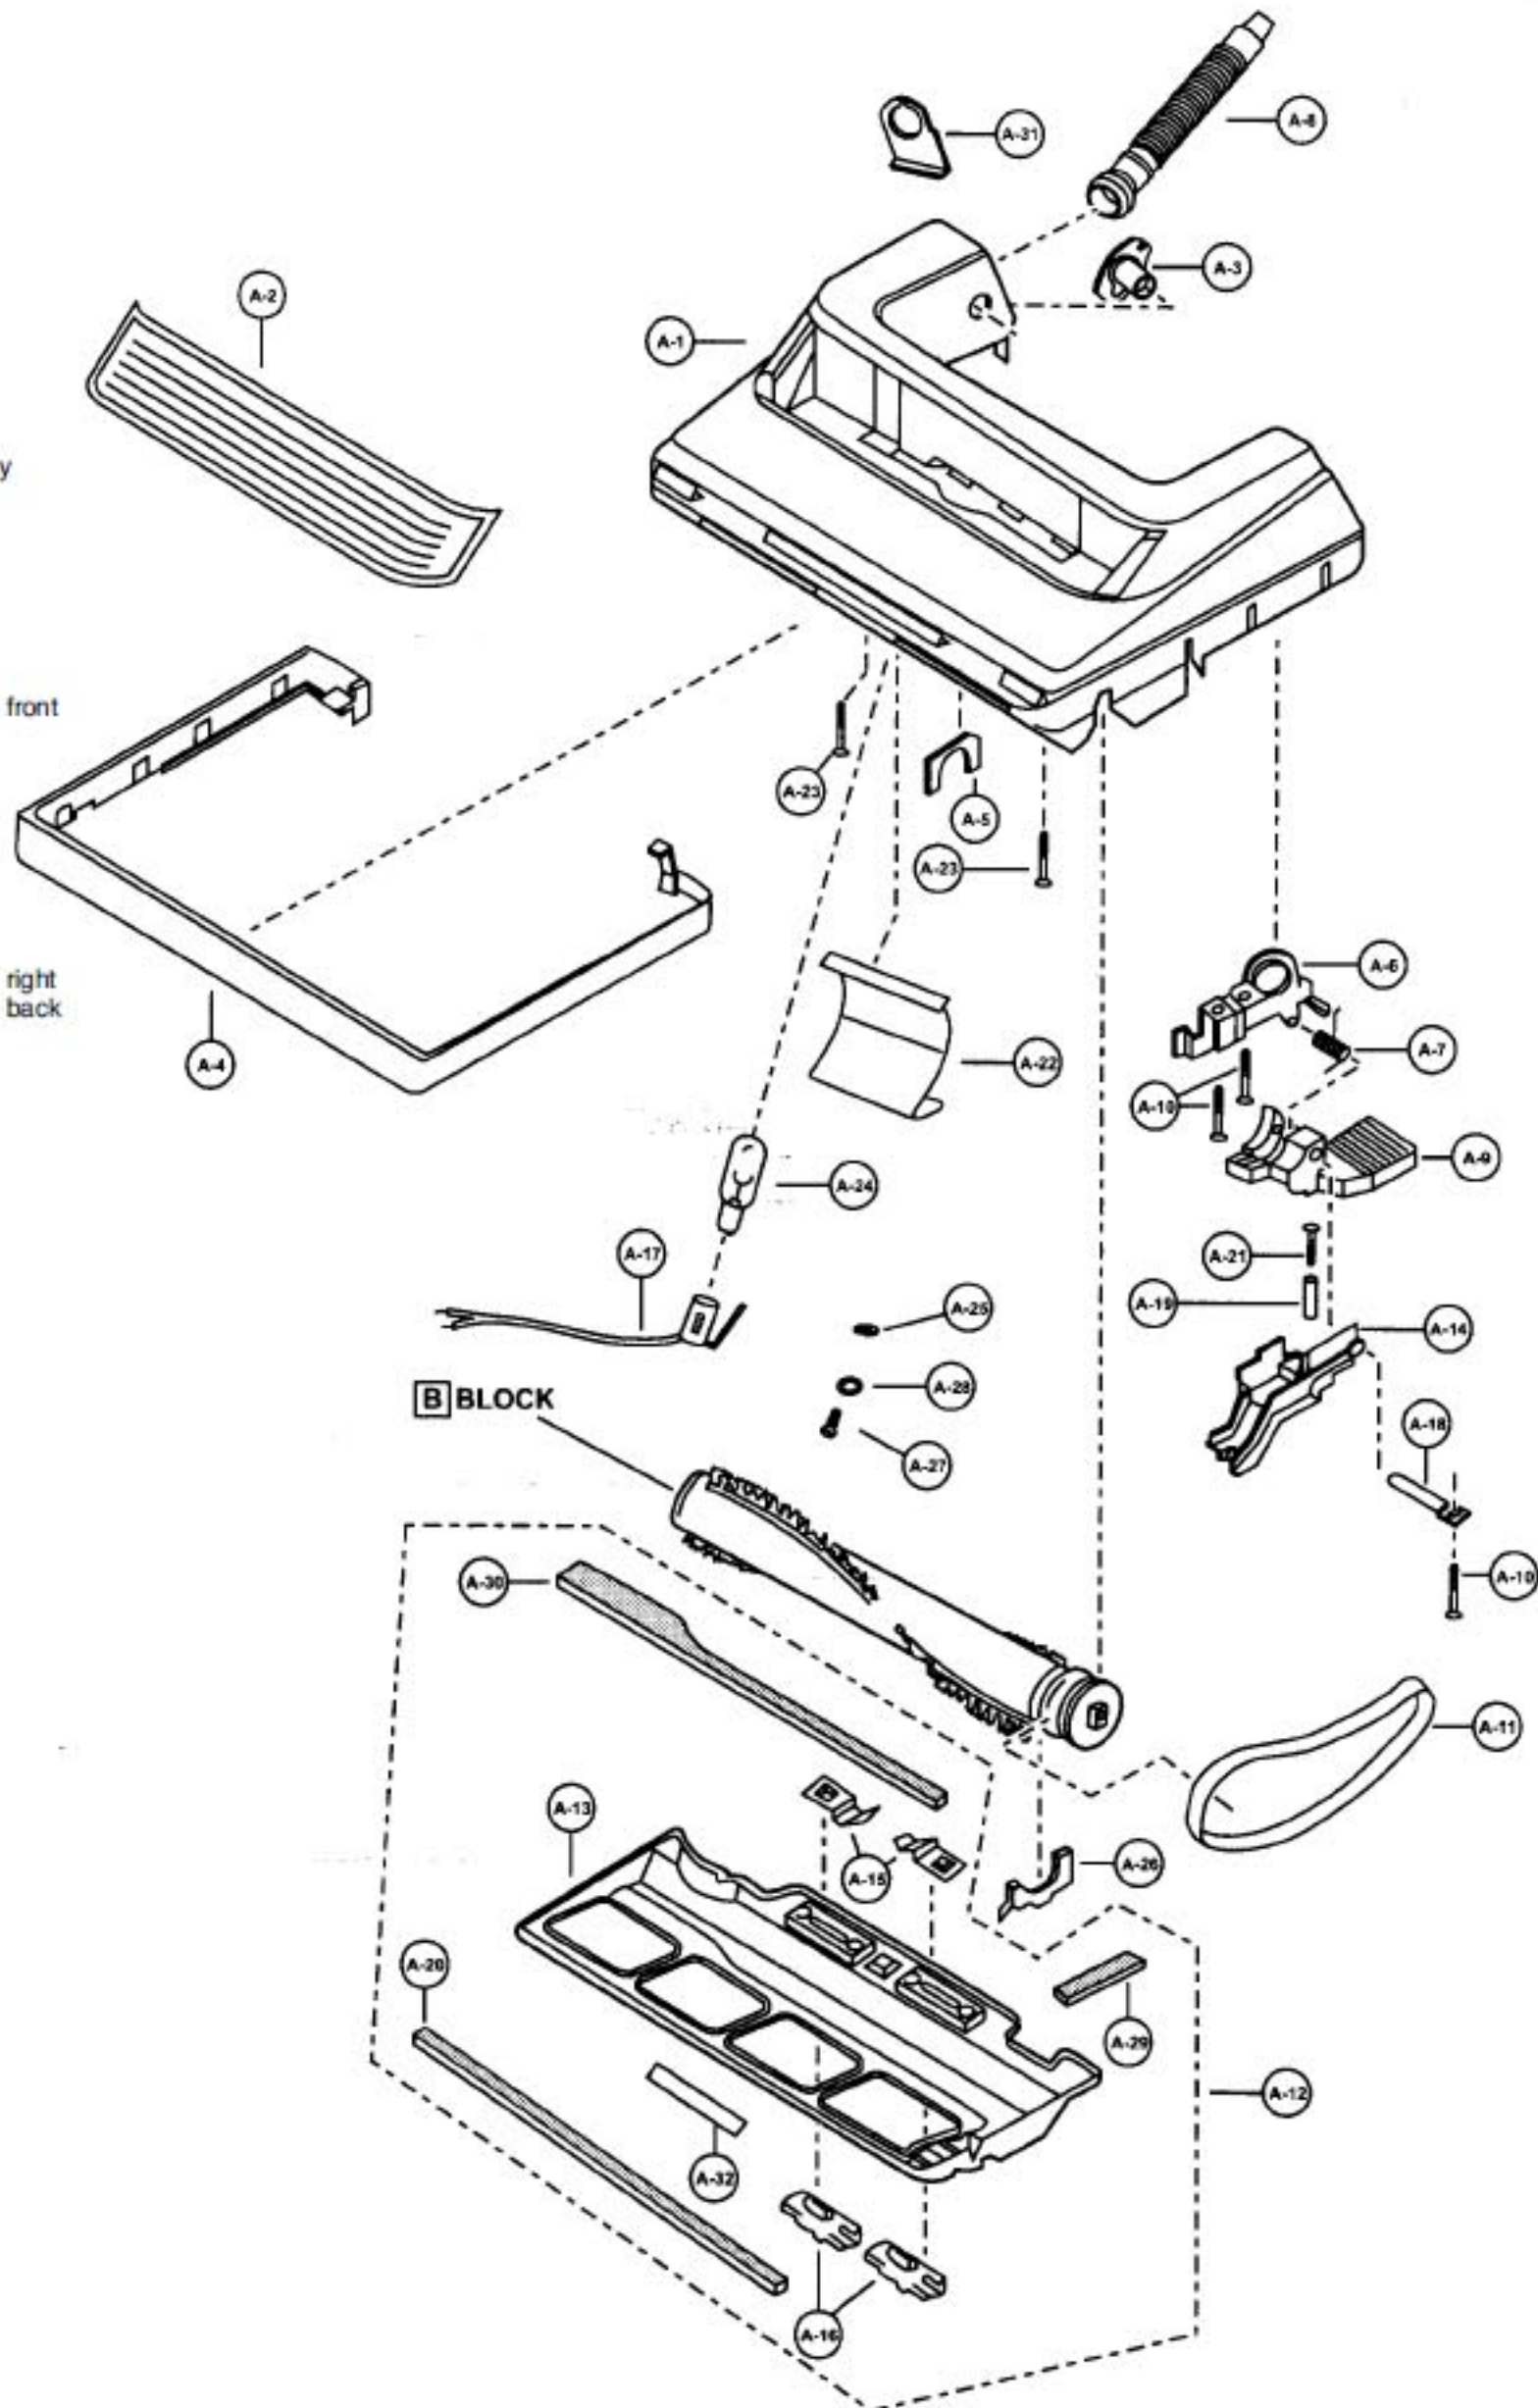

Models: MC-V5267

Nozzle Housing

- 1 P-8938 Nozzle housing
- 2 P-2125 Window
- 3 P-10819 Shaft, plastic
- 4 P-000274 Furniture guard
- 5 P-81 Packing, nozzle
- 6 P-0100095 Frame
- 7 P-111427 Spring, pedal
- 8 P-7549 Nozzle housing
- 9 P-4720 Pedal
- 10 P-6140 Screw, frame
- 11 P-00181 Belt
- 12 P-8939 Lower plate assembly
- 13 P-8942 Lower plate
- 14 P-1124 Belt cover, rear
- 15 P-9846 Stop latch spring
- 16 P-2751 Latch
- 17 P-9367 Bulb socket
- 18 P-00051 Pedal shaft
- 19 P-7411G Spacer
- 20 P-111468 Packing, lower plate, front
- 21 P-10812 Screw, spacer
- 22 P-10109 Reflector
- 23 P-683 Screw, nozzle
- 24 P-7550 Bulb
- 25 P-5045 Spring, washer
- 26 P-8220 Agitator holder
- 27 P-4104 Screw, bulb socket
- 28 P-587 Washer
- 29 P-392 Packing, lower plate, right
- 30 P-742 Packing, lower plate, back
- 31 P-2420 Hose supporter
- 32 P-9826 Warning label

Models: MC-V5267

Agitator Assembly

- 1 P-5491 Agitator assembly
- 2 P-5492 Brush, 4 pcs.
- 3 P-5918 Agitator pulley
- 4 P-111428 Agitator holder
- 5 P-10376 Filter
- 6 P-9709 Brush support, right
- 7 P-9708 Brush support, left
- 8 P-10858 Agitator shaft
- 9 P-4003 E-clip

Models: MC-V5267

Motor Housing, Motor, Handle, and Body