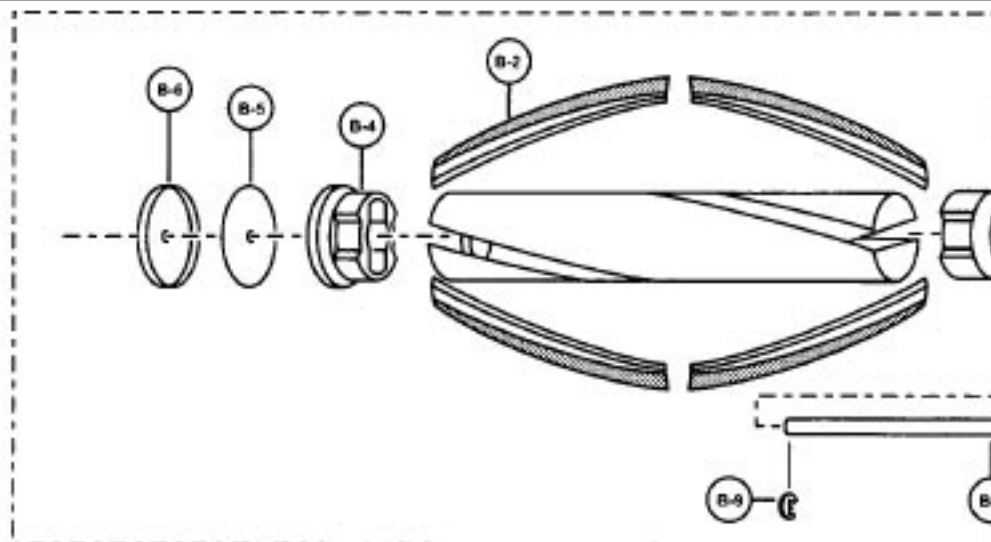

Agitator Assembly

- 1 .... P-5491 ..... Agitator assembly
- 2 .... P-5492 ..... Brush, 4 pcs.
- 3 .... P-5918 ..... Agitator pulley
- 4 .... P-111428 ..... Agitator holder
- 5 .... P-10376 ..... Filter
- 6 .... P-9709 ..... Brush support, right
- 7 .... P-9708 ..... Brush support, left
- 8 .... P-10858 ..... Agitator shaft
- 9 .... P-4003 ..... E-clip

Motor Housing, Motor, Handle, and Body

- 1 .... P-111437 ..... Dust compartment unit
- 2 .... P-111438 ..... Wand holder
- 3 .... P-6140 ..... Screw, wand holder
- 4 .... P-8913 ..... On-off switch
- 5 .... P-0698 ..... Cord stopper
- 6 .... P-6140 ..... Screw, cord stopper
- 7 .... P-10935 ..... power cord
- 8 .... P-000623 ..... Wire connector
- 9 .... P-660106 ..... Packing, dust container
- 10 ... P-30606 ..... Switch cover
- 11 ... P-73006 ..... Packing, switch cover
- 12 ... P-6140 ..... Screw, switch cover
- 13 ... P-7301 ..... Handle screw
- 14 ... P-2117 ..... Nut, handle screw
- 15 ... P-3200 ..... Filter supporter
- 16 ... P-9829 ..... Secondary filter, electrostatic
- 17 ... P-0114 ..... Wheel
- 18 ... P-10968 ..... Shat, wheel
- 19 ... P-74009 ..... Stopper, wheel
- 20 ... P-6115 ..... Washer
- 21 ... P-111387 ..... Dust bag, type U6
- 22 ... P-10340 ..... Hose ring
- 23 ... P-8972 ..... Cover, suction inlet
- 24 ... P-6140 ..... Screw, suction inlet
- 25 ... P-10876 ..... Motor case
- 26 ... P-10916 ..... packing, rear cover
- 27 ... P-10825 ..... Packing, motor case
- 28 ... P-8172 ..... Screw, motor case
- 29 ... P-6096 ..... Protector, motor
- 30 ... P-10415 ..... Protector spring, blue

- 31 ... P-111417 ..... Protector case, motor
- 32 ... P-111416 ..... Protector supporter,
- 33 ... P-10877 ..... Fan motor unit
- 34 ... P-8182 ..... Carbon brush
- 35 ... P-9823 ..... Screw, brush (not ill
- 36 ... P-10670 ..... Noise suppressor
- 37 ... P-0293 ..... Motor support, front
- 38 ... P-10338 ..... Motor support rubber
- 39 ... P-3820 ..... Wire cord
- 40 ... P-00623 ..... Wire connector
- 41 ... P-9835 ..... Handle
- 42 ... P-000243 ..... Upper cord storage
- 43 ... P-111469 ..... Hose holder
- 44 ... P-7670 ..... Spring, cord hook
- 45 ... P-587 ..... Washer, cord storage
- 46 ... P-000218 ..... Lower cord storage
- 47 ... P-43096 ..... Screw, cord storage
- 48 ... P-111470 ..... Dust cover
- 49 ... P-8946 ..... hose
- 50 ... P-6088 ..... Dusting brush
- 51 ... P-6069 ..... Crevice tool
- 52 ... P-60104 ..... Wand, extension
- 53 ... P-8180 ..... Wand, with tabs
- 54 ... P-00104 ..... Wire tie
- 55 ... P-6106 ..... Packing, insulator
- 56 ... P-3990 ..... Packing, right
- 57 ... P-5860 ..... Packing, left
- 58 ... P-111429 ..... Lead assembly
- 59 ... P-10712 ..... Lead wire, motor