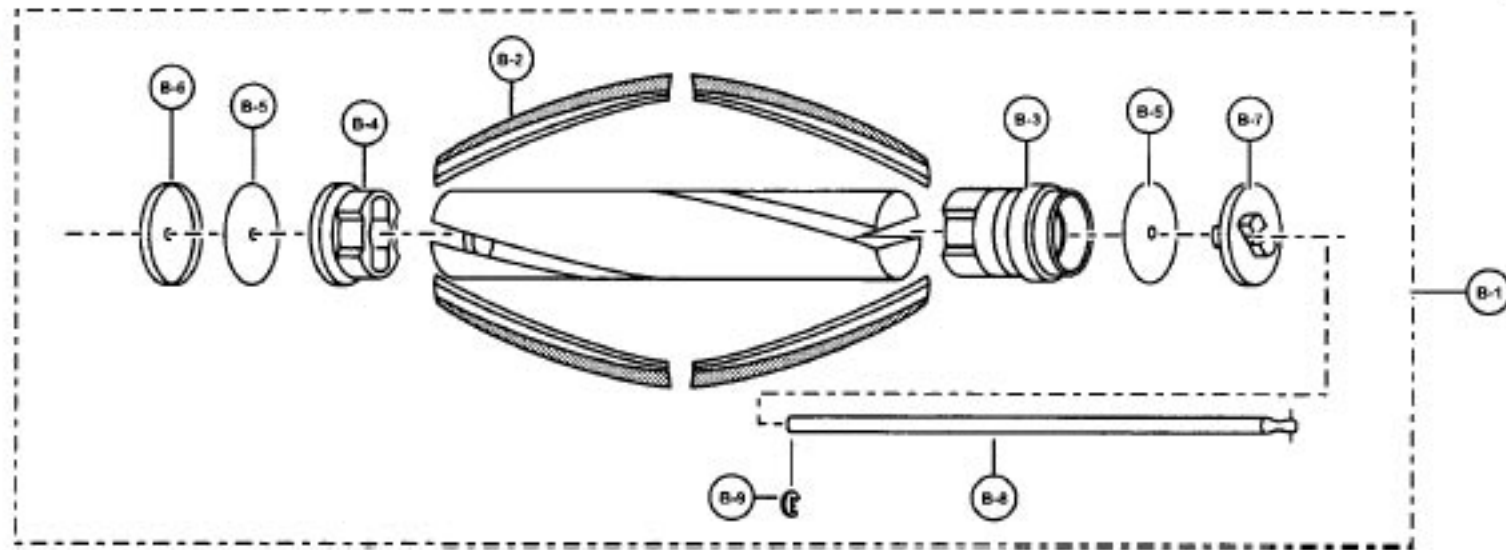

Models: MC-V5267

Nozzle Housing

- 1 P-8938 Nozzle housing
- 2 P-2125 Window
- 3 P-10819 Shaft, plastic
- 4 P-000274 Furniture guard
- 5 P-81 Packing, nozzle
- 6 P-0100095 Frame
- 7 P-111427 Spring, pedal
- 8 P-7549 Nozzle housing
- 9 P-4720 Pedal
- 10 P-6140 Screw, frame
- 11 P-00181 Belt
- 12 P-8939 Lower plate assembly
- 13 P-8942 Lower plate
- 14 P-1124 Belt cover, rear
- 15 P-9846 Stop latch spring
- 16 P-2751 Latch
- 17 P-9367 Bulb socket
- 18 P-00051 Pedal shaft
- 19 P-7411G Spacer
- 20 P-111468 Packing, lower plate, front
- 21 P-10812 Screw, spacer
- 22 P-10109 Reflector
- 23 P-683 Screw, nozzle
- 24 P-7550 Bulb
- 25 P-5045 Spring, washer
- 26 P-8220 Agitator holder
- 27 P-4104 Screw, bulb socket
- 28 P-587 Washer
- 29 P-392 Packing, lower plate, right
- 30 P-742 Packing, lower plate, back
- 31 P-2420 Hose supporter
- 32 P-9826 Warning label

Models: MC-V5267

Agitator Assembly

- 1 P-5491 Agitator assembly
- 2 P-5492 Brush, 4 pcs.
- 3 P-5918 Agitator pulley
- 4 P-111428 Agitator holder
- 5 P-10376 Filter
- 6 P-9709 Brush support, right
- 7 P-9708 Brush support, left
- 8 P-10858 Agitator shaft
- 9 P-4003 E-clip

Models: MC-V5267

Motor Housing, Motor, Handle, and Body