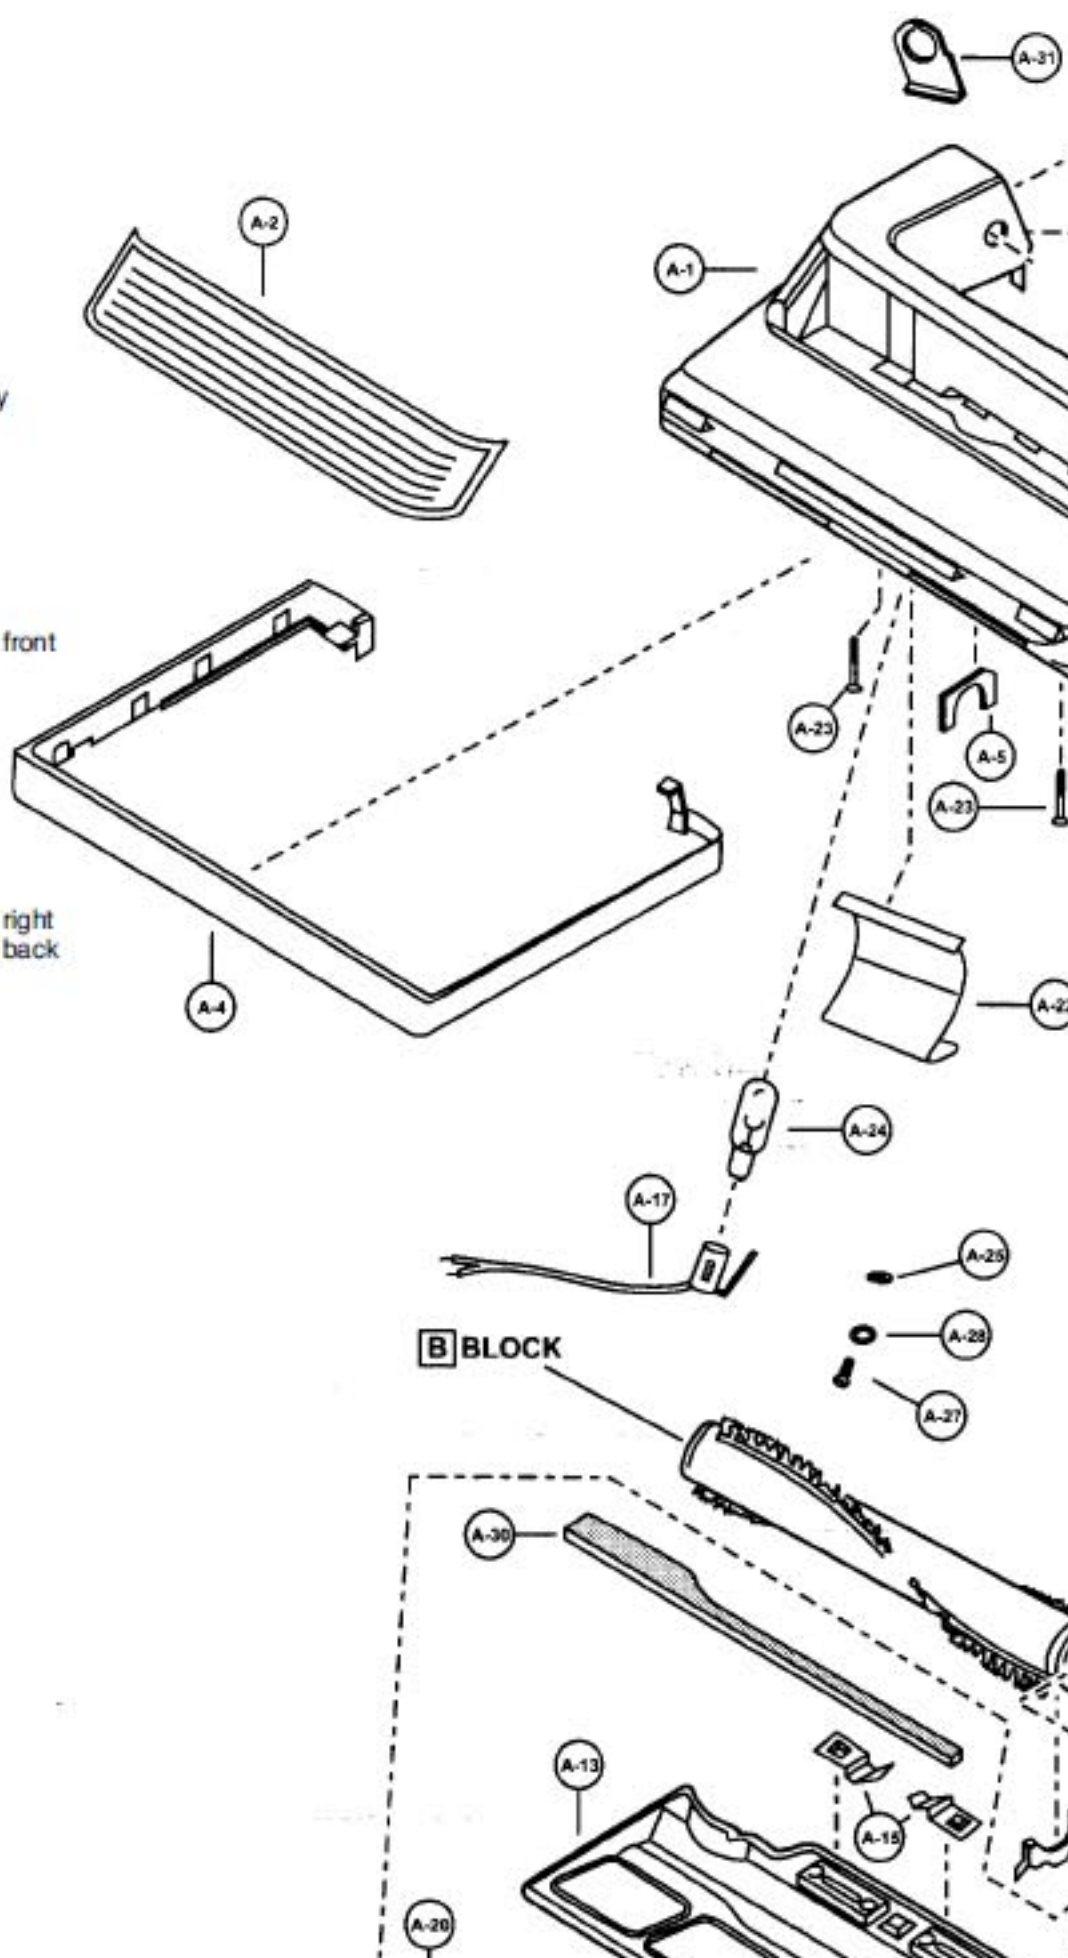

----- Manual continues below -----

Models: MC-V5267

Nozzle Housing

- | | | | | |
|----|-------|-----------|-------|-----------------------------|
| 1 | | P-8938 | | Nozzle housing |
| 2 | | P-2125 | | Window |
| 3 | | P-10819 | | Shaft, plastic |
| 4 | | P-000274 | | Furniture guard |
| 5 | | P-81 | | Packing, nozzle |
| 6 | | P-0100095 | | Frame |
| 7 | | P-111427 | | Spring, pedal |
| 8 | | P-7549 | | Nozzle housing |
| 9 | | P-4720 | | Pedal |
| 10 | | P-6140 | | Screw, frame |
| 11 | | P-00181 | | Belt |
| 12 | | P-8939 | | Lower plate assembly |
| 13 | | P-8942 | | Lower plate |
| 14 | | P-1124 | | Belt cover, rear |
| 15 | | P-9846 | | Stop latch spring |
| 16 | | P-2751 | | Latch |
| 17 | | P-9367 | | Bulb socket |
| 18 | | P-00051 | | Pedal shaft |
| 19 | | P-7411G | | Spacer |
| 20 | | P-111468 | | Packing, lower plate, front |
| 21 | | P-10812 | | Screw, spacer |
| 22 | | P-10109 | | Reflector |
| 23 | | P-683 | | Screw, nozzle |
| 24 | | P-7550 | | Bulb |
| 25 | | P-5045 | | Spring, washer |
| 26 | | P-8220 | | Agitator holder |
| 27 | | P-4104 | | Screw, bulb socket |
| 28 | | P-587 | | Washer |
| 29 | | P-392 | | Packing, lower plate, right |
| 30 | | P-742 | | Packing, lower plate, back |
| 31 | | P-2420 | | Hose supporter |
| 32 | | P-9826 | | Warning label |