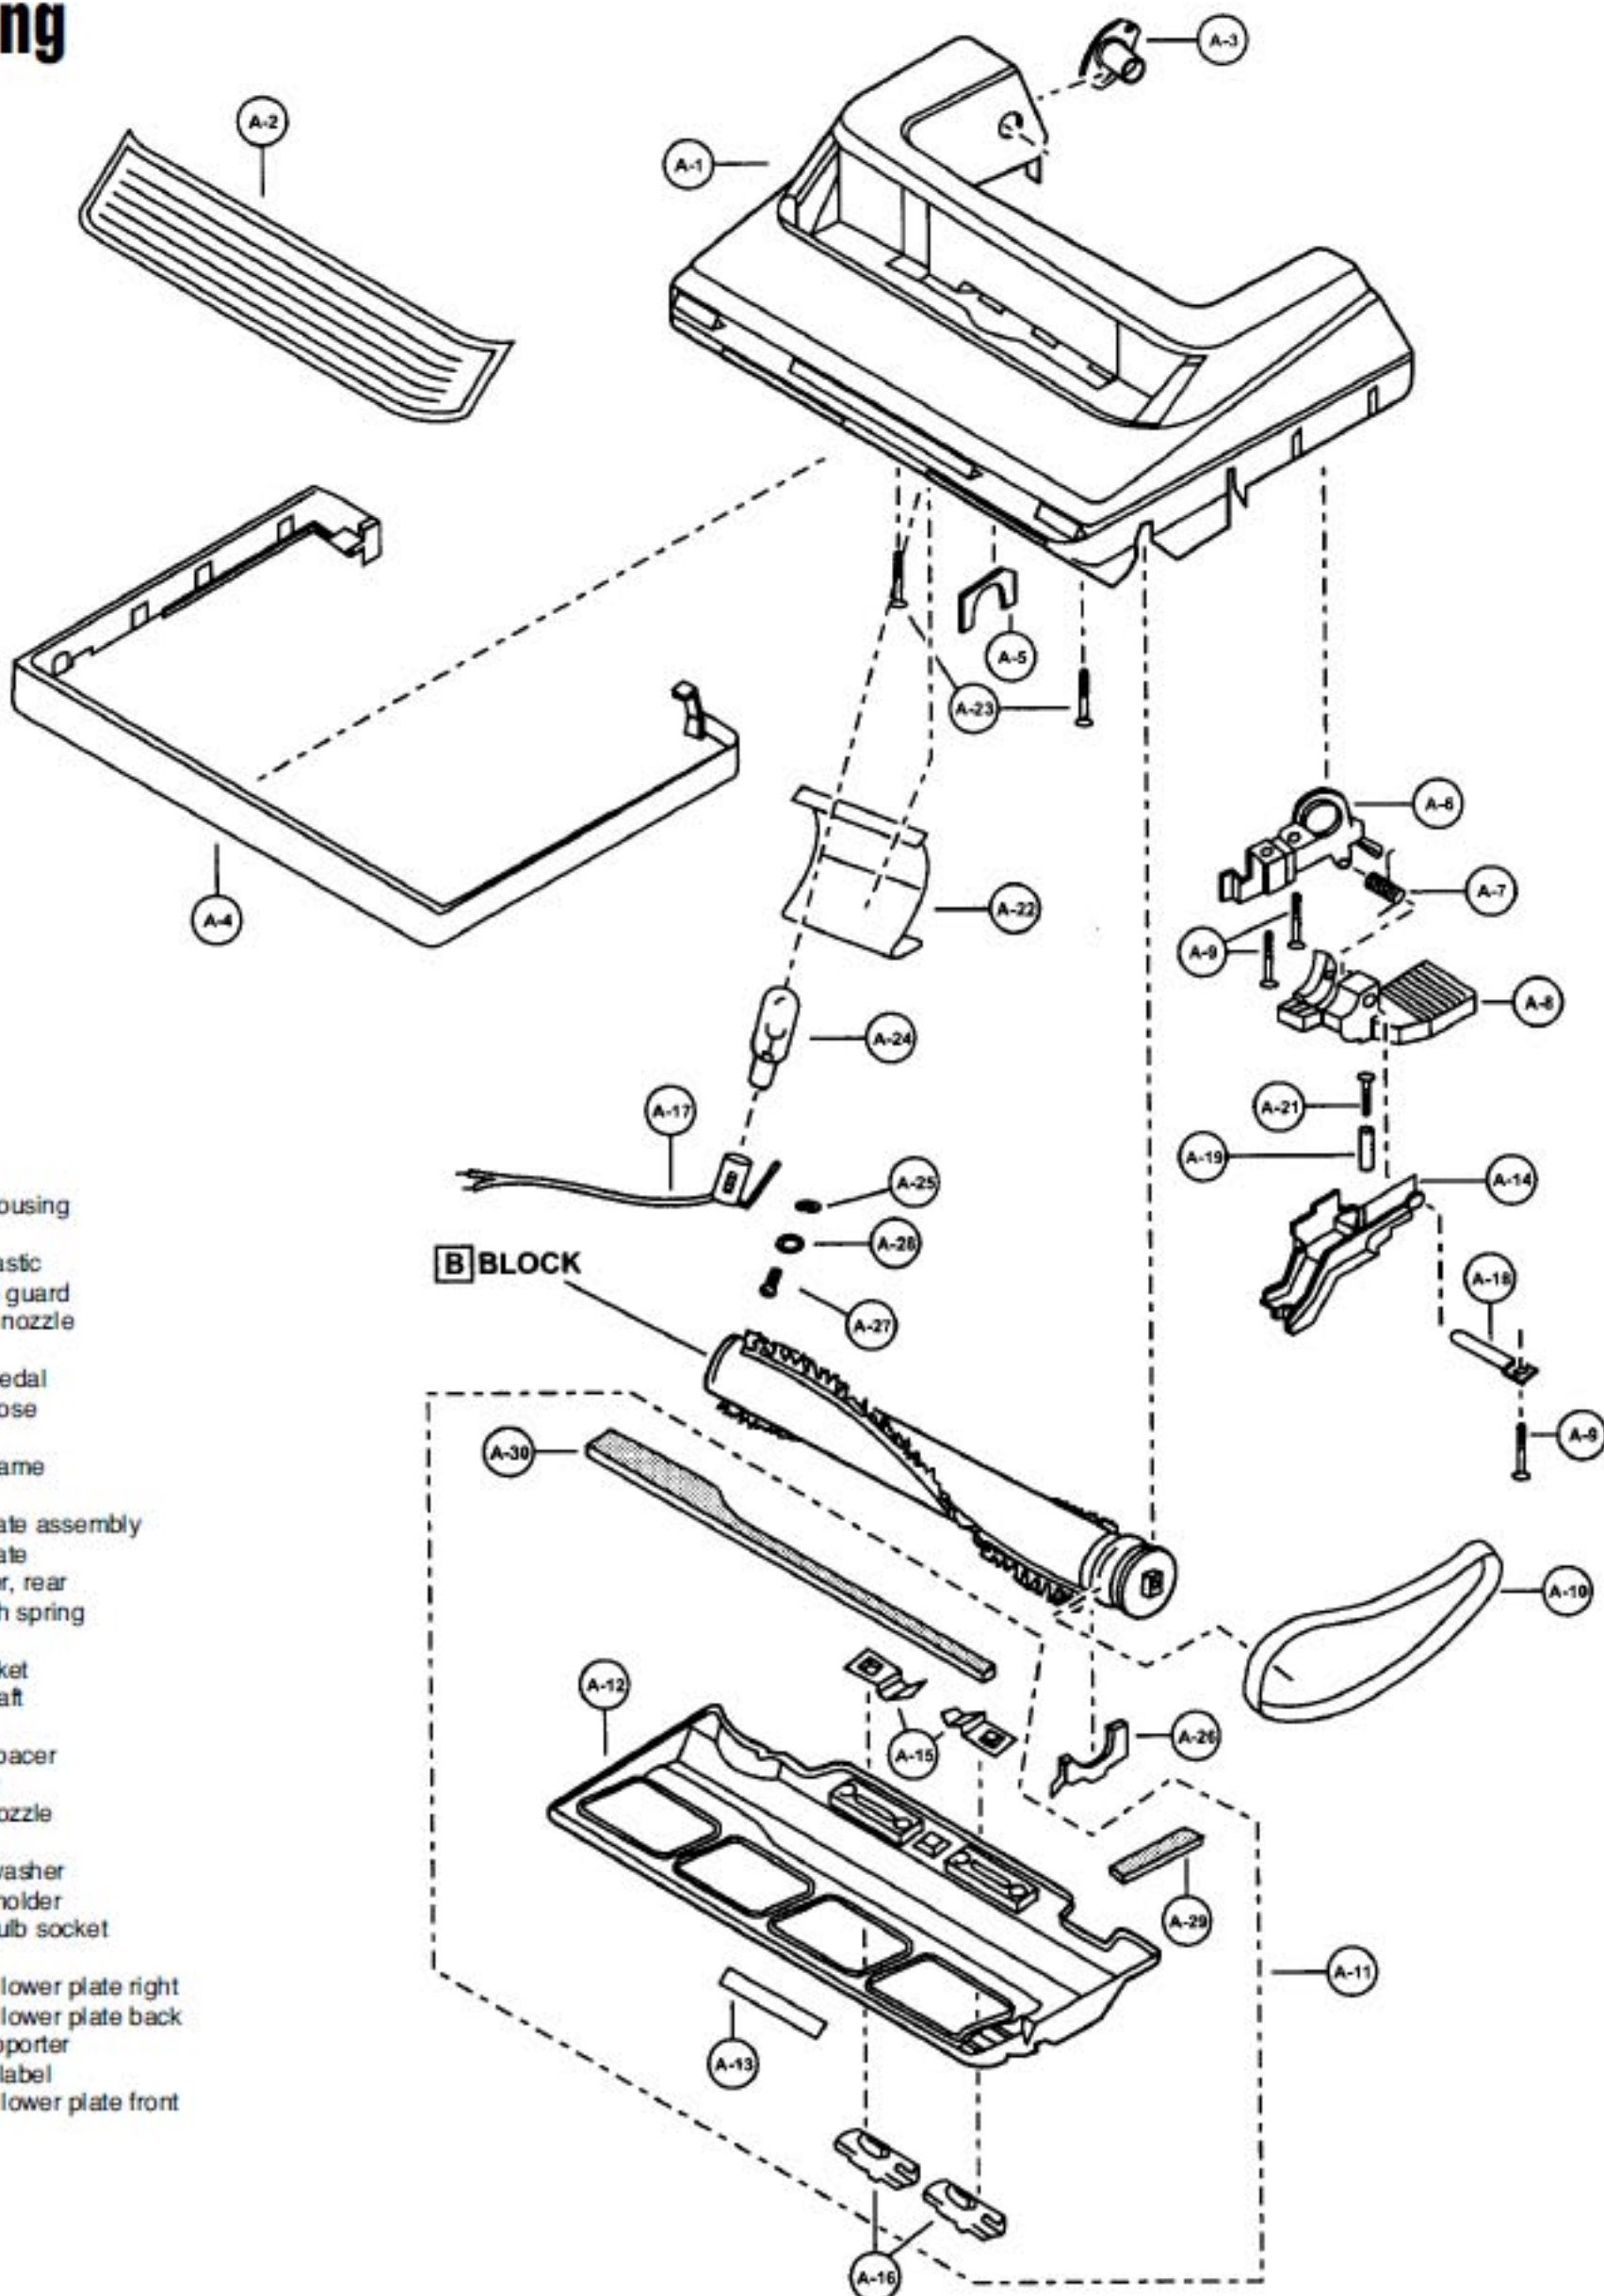

Models: MC-V5268

Nozzle Housing

- | | | | | |
|----|-------|----------|-------|----------------------------|
| 1 | | P-111523 | | Nozzle housing |
| 2 | | P-2125 | | Window |
| 3 | | P-10819 | | Shaft, plastic |
| 4 | | P-000274 | | Furniture guard |
| 5 | | P-81 | | Packing, nozzle |
| 6 | | P-000095 | | Frame |
| 7 | | P-111427 | | Spring, pedal |
| 8 | | P-10304 | | Nozzle hose |
| 9 | | P-4720 | | Pedal |
| 10 | | P-6140 | | Screw, frame |
| 11 | | P-00181 | | Belt |
| 12 | | P-8939 | | Lower plate assembly |
| 13 | | P-8942 | | Lower plate |
| 14 | | P-1124 | | Belt cover, rear |
| 15 | | P-9846 | | Stop latch spring |
| 16 | | P-2751 | | Latch |
| 17 | | P-9367 | | Bulb socket |
| 18 | | P-00051 | | Pedal shaft |
| 19 | | P-7411 | | Spacer |
| 21 | | P-8172 | | Screw, spacer |
| 22 | | P-10109 | | Reflector |
| 23 | | P-683 | | Screw, nozzle |
| 24 | | P-7550 | | Bulb |
| 25 | | P-5045 | | Spring, washer |
| 26 | | P-8220 | | Agitator holder |
| 27 | | P-4104 | | Screw, bulb socket |
| 28 | | P-587 | | Washer |
| 29 | | P-392 | | Packing, lower plate right |
| 30 | | P-742 | | Packing, lower plate back |
| 31 | | P-2420 | | Hose supporter |
| 32 | | P-9826 | | Warning label |
| 33 | | P-10373 | | Packing, lower plate front |