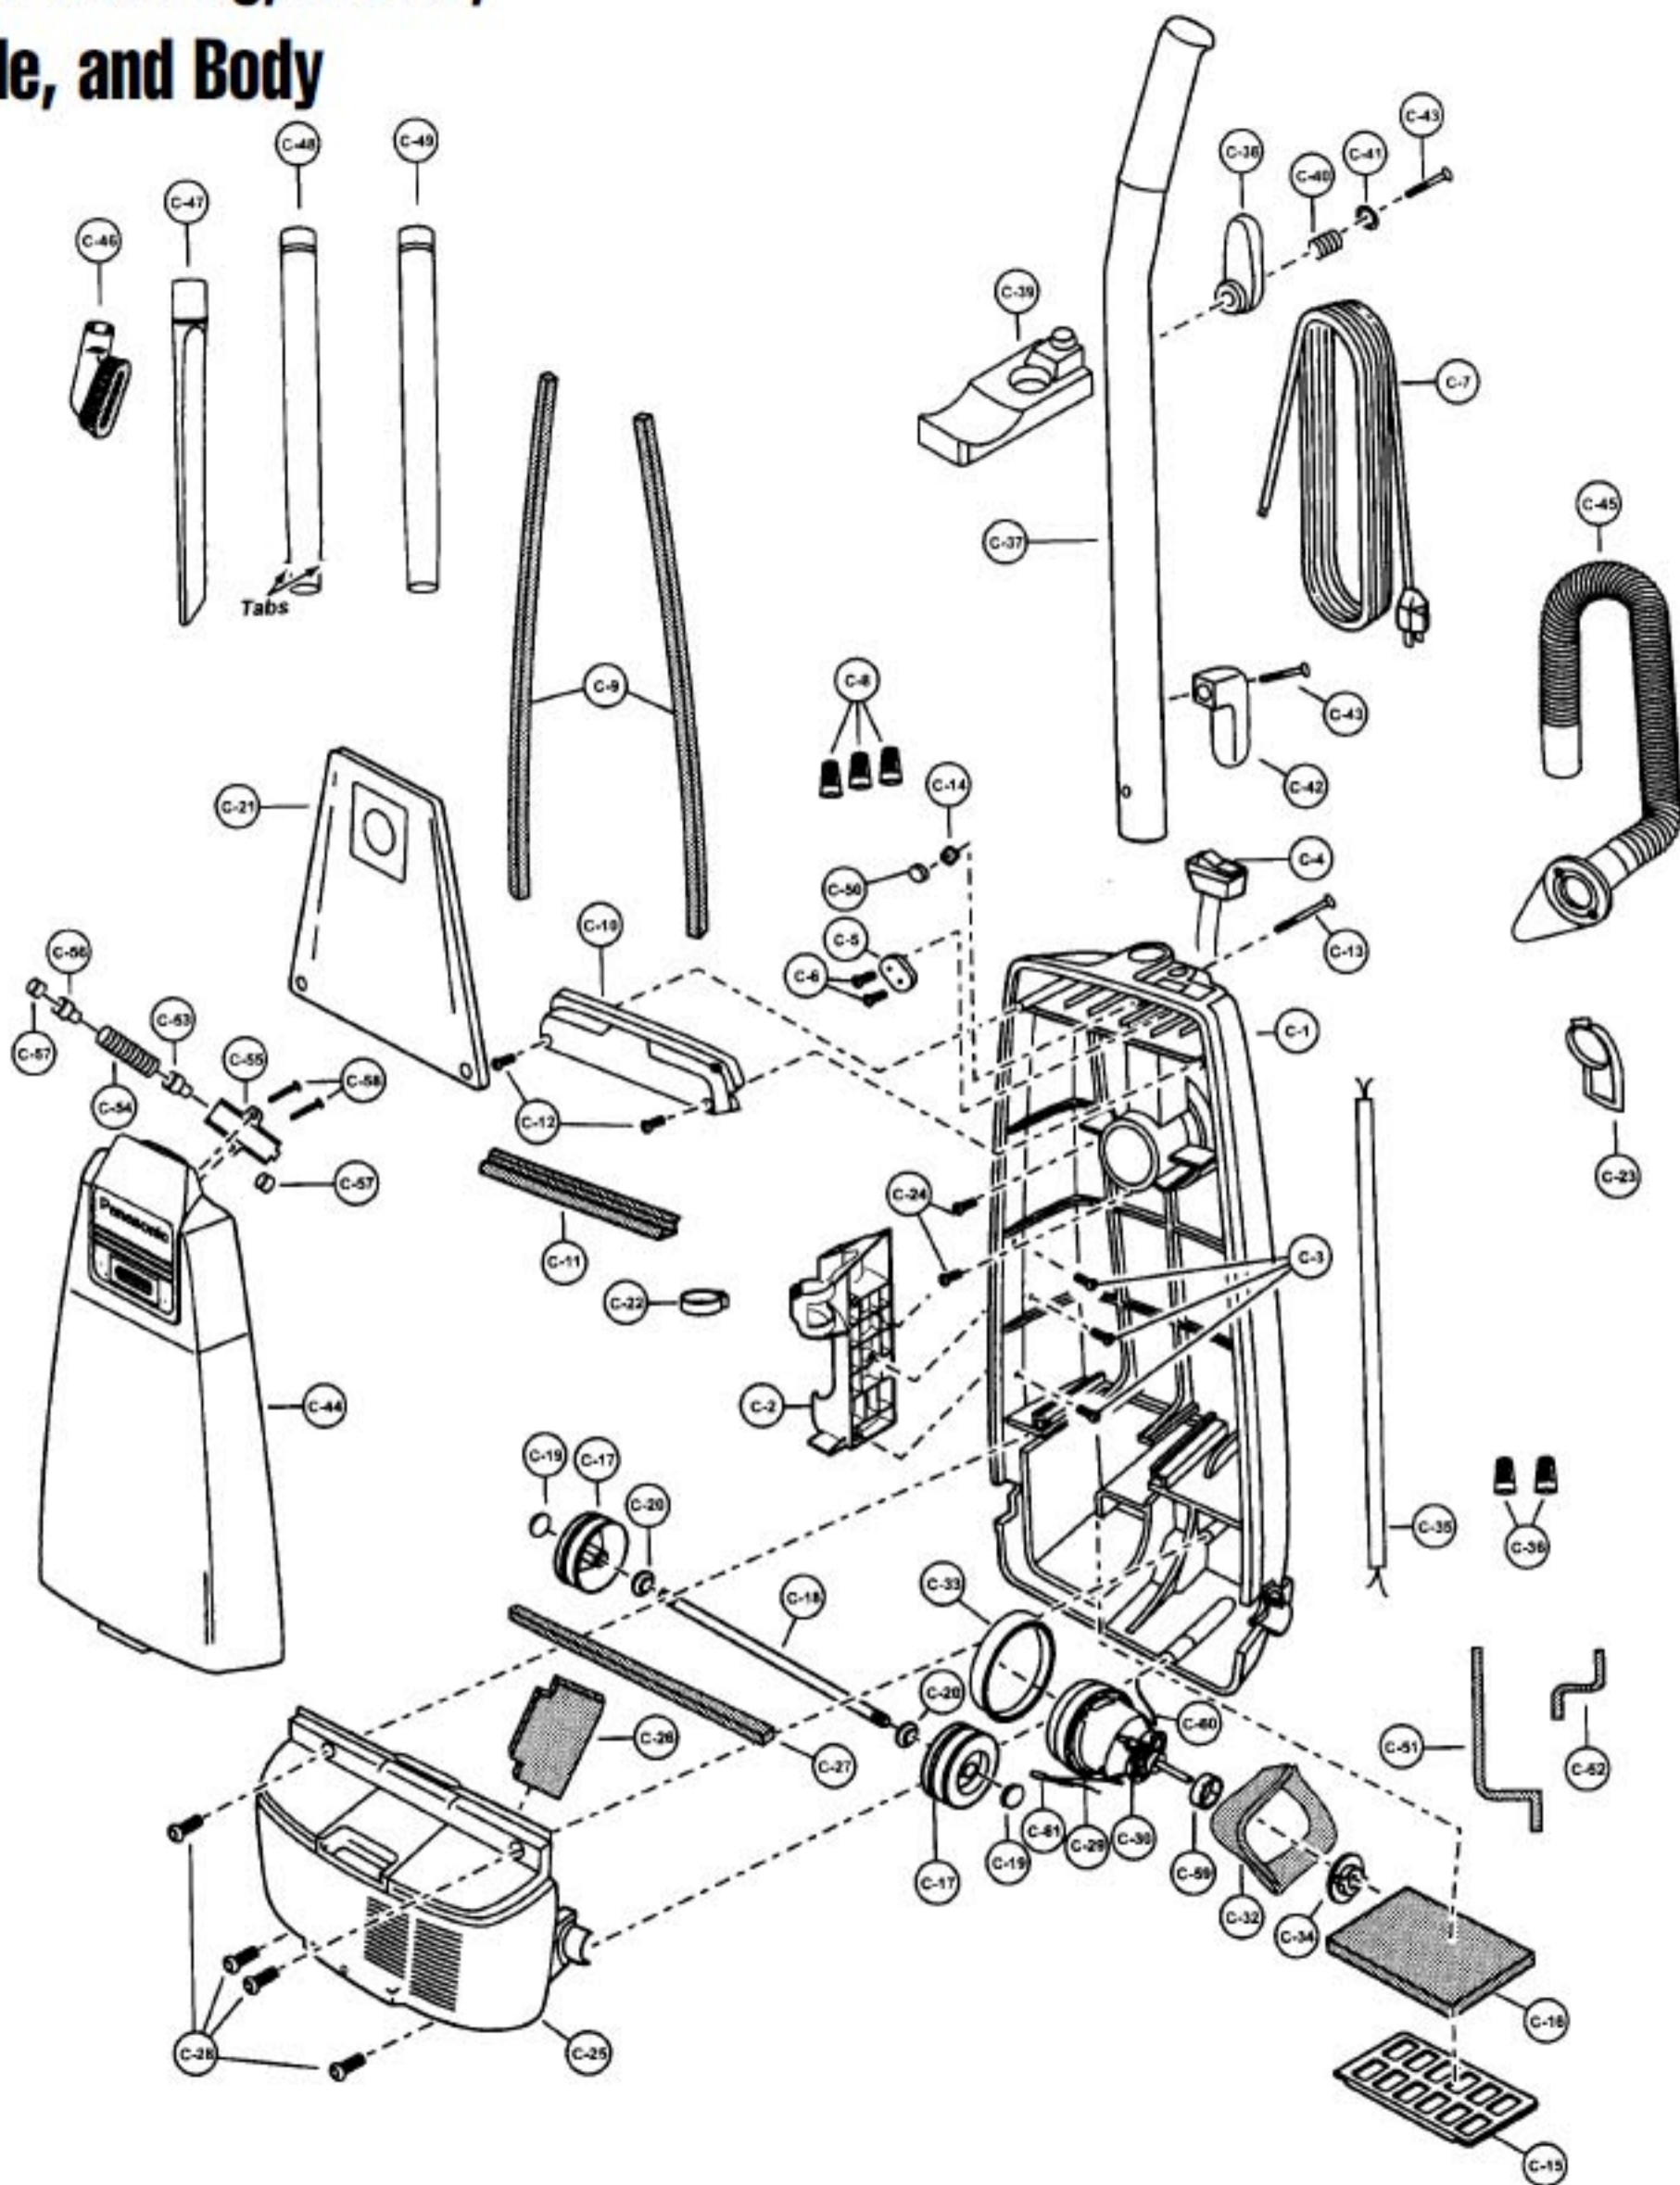

Models: MC-V5268

Motor Housing, Motor, Handle, and Body