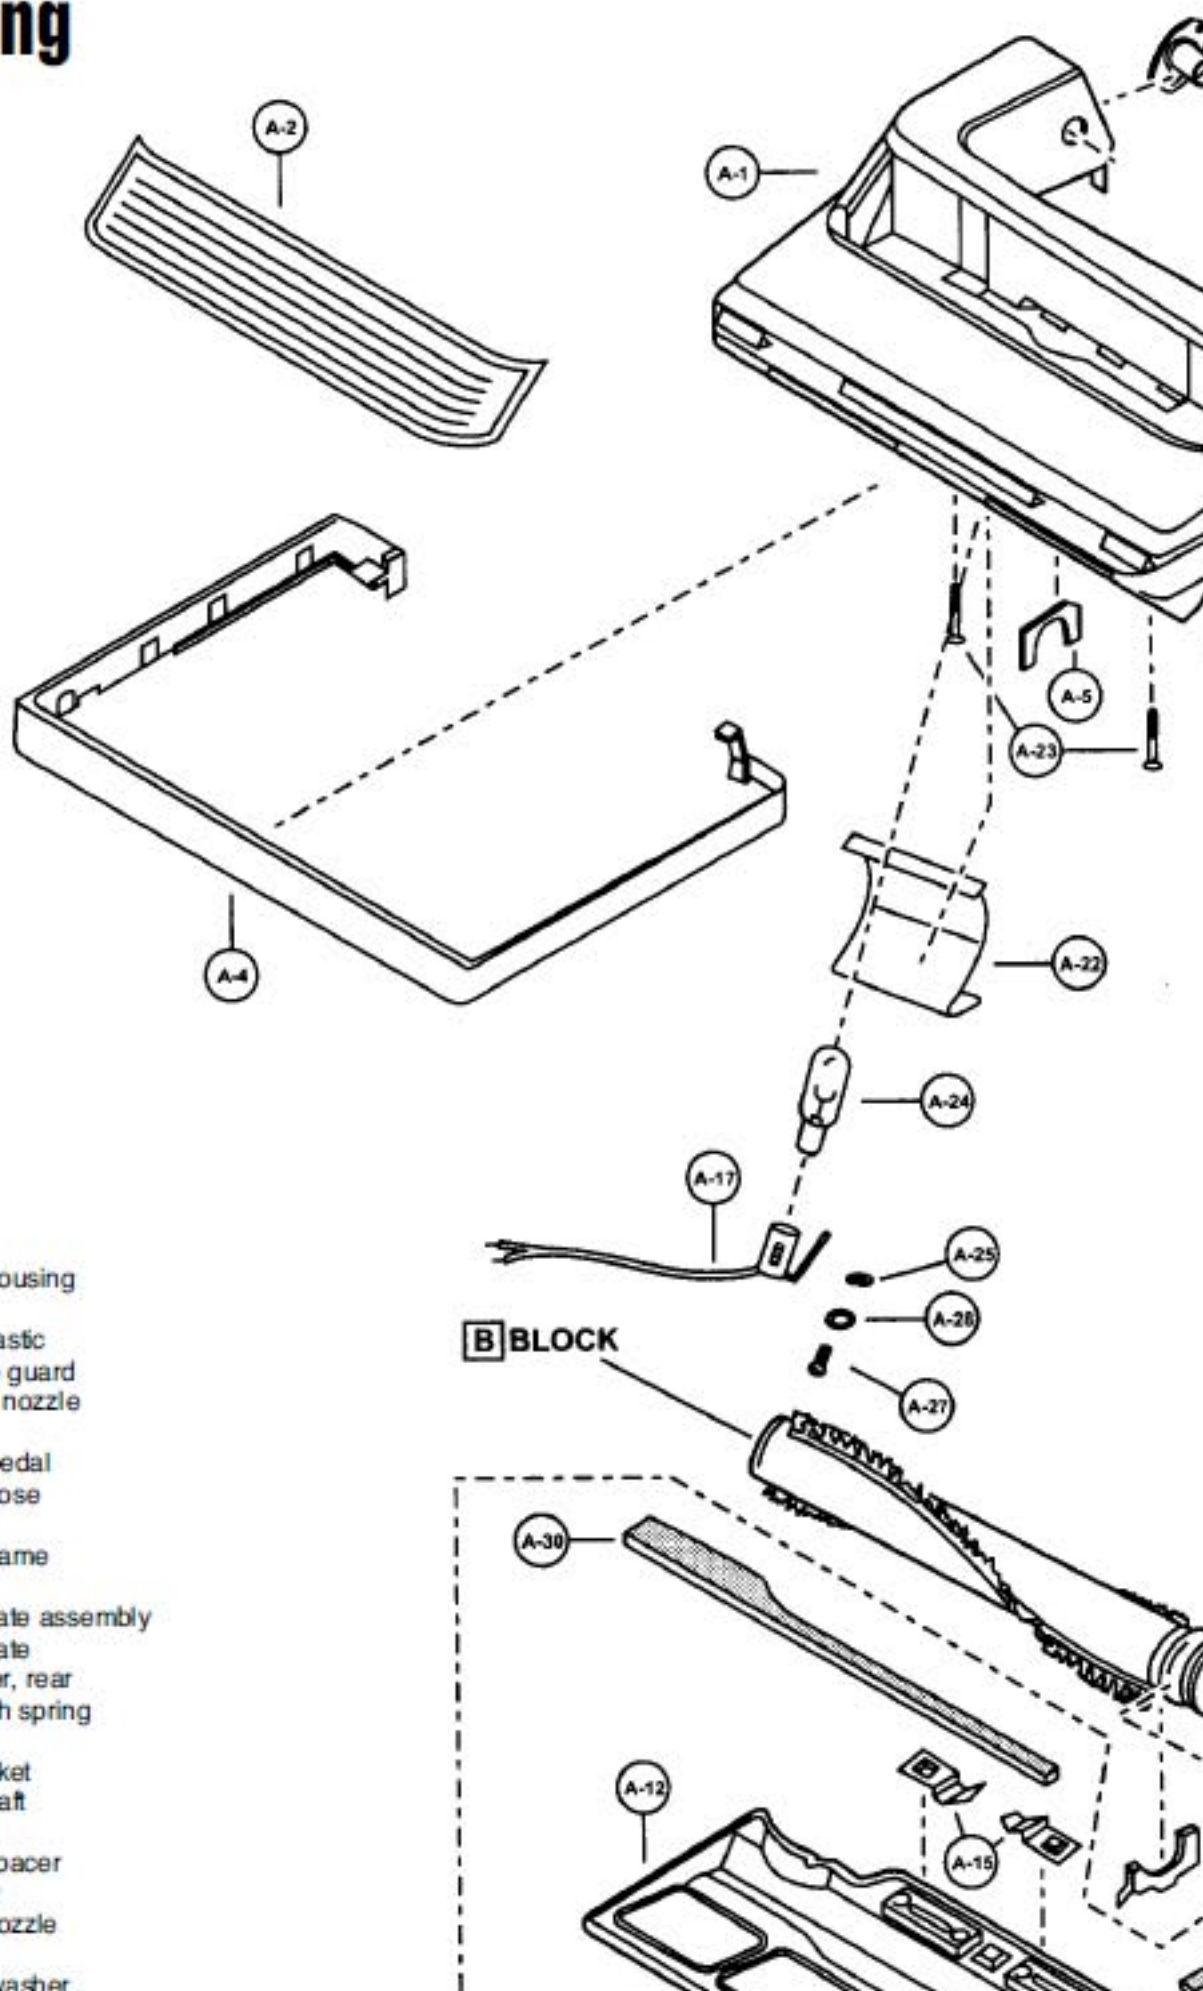

----- Manual continues below -----

Models: MC-V5268

Nozzle Housing

- | | | | | |
|----|-------|----------|-------|----------------------|
| 1 | | P-111523 | | Nozzle housing |
| 2 | | P-2125 | | Window |
| 3 | | P-10819 | | Shaft, plastic |
| 4 | | P-000274 | | Furniture guard |
| 5 | | P-81 | | Packing, nozzle |
| 6 | | P-000095 | | Frame |
| 7 | | P-111427 | | Spring, pedal |
| 8 | | P-10304 | | Nozzle hose |
| 9 | | P-4720 | | Pedal |
| 10 | | P-6140 | | Screw, frame |
| 11 | | P-00181 | | Belt |
| 12 | | P-8939 | | Lower plate assembly |
| 13 | | P-8942 | | Lower plate |
| 14 | | P-1124 | | Belt cover, rear |
| 15 | | P-9846 | | Stop latch spring |
| 16 | | P-2751 | | Latch |
| 17 | | P-9367 | | Bulb socket |
| 18 | | P-00051 | | Pedal shaft |
| 19 | | P-7411 | | Spacer |
| 21 | | P-8172 | | Screw, spacer |
| 22 | | P-10109 | | Reflector |
| 23 | | P-683 | | Screw, nozzle |
| 24 | | P-7550 | | Bulb |
| 25 | | P-5045 | | Spring washer |

PANASONIC

Models: MC-V5268

Motor Housing, Motor, Handle, and Body

Models: MC-V5268

Motor Housing, Motor, Handle, and Body

- 1 ... P-111524 Dust compartment
- 2 ... P-111461 Wand holder
- 3 ... P-6140 Screw, wand holder
- 4 ... P-8913 On/Off switch
- 5 ... P-0698 Cord stopper
- 6 ... P-6140 Screw, cord stopper
- 7 ... P-10802 Power cord
- 8 ... P-000623 Wire connector
- 9 ... P-660106 Packing, dust container
- 10 ... P-30606 Switch cover
- 11 ... P-6037 Packing, switch cover
- 12 ... P-6140 Screw, switch cover
- 13 ... P-7301 Handle screw
- 14 ... P-2117 Nut, handle screw
- 15 ... P-3200 Filter supporter
- 16 ... P-9994 Secondary filter, HEPA
- 17 ... P-0114 Wheel
- 18 ... P-10968 Shaft, wheel
- 19 ... P-74009 Stopper, wheel
- 20 ... P-6115 Washer
- 21 ... P-111387 Dust bag, type U6