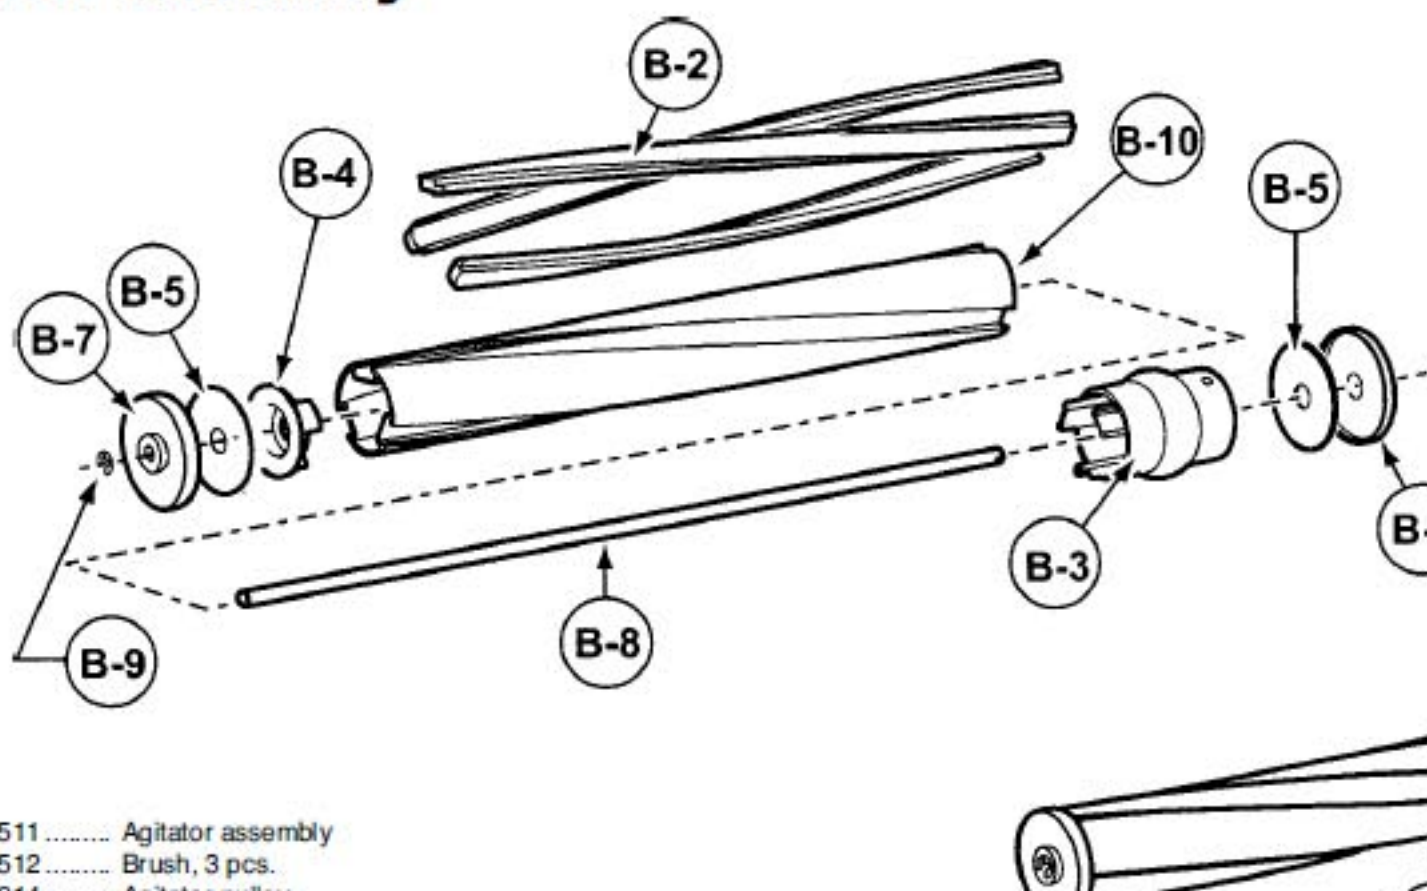

- 22 ... P-10340 ..... Hose hook
- 23 ... P-111450 ..... Cover, suction inlet
- 24 ... P-6140 ..... Screw, suction inlet
- 25 ... P-111521 ..... Motor case
- 26 ... P-201 ..... Packing, rear cover
- 27 ... P-1906 ..... Packing, motor case
- 28 ... P-8172 ..... Screw, motor case
- 29 ... P-10343 ..... Fan motor unit
- 30 ... P-8182 ..... Carbon brush
- 31 ... P-9823 ..... Screw, brush (not illustrated)
- 32 ... P-10670 ..... Noise suppressor
- 33 ... P-0293 ..... Motor support, front
- 34 ... P-10338 ..... Motor support rubber, rear
- 35 ... P-3820 ..... Wire cord
- 36 ... P-000623 ..... Wire connector
- 37 ... P-9835 ..... Handle
- 38 ... P-000243 ..... Upper cord storage hook
- 39 ... P-111469 ..... Hose holder
- 40 ... P-7670 ..... Spring, cord hook
- 41 ... P-587 ..... Washer, cord storage hook

- 42 ... P-1114
- 43 ... P-4309
- 44 ... P-1116
- 45 ... P-8946
- 46 ... P-6088
- 47 ... P-6069
- 48 ... P-8180
- 49 ... P-6010
- 50 ... P-6106
- 51 ... P-1069
- 52 ... P-1069
- 53 ... P-0001
- 54 ... P-1040
- 55 ... P-9810
- 56 ... P-1115
- 57 ... P-9300
- 58 ... P-4104
- 59 ... P-8184
- 60 ... P-1071
- 61 ... P-1068

Agitator Assembly

- 1 ... P-111511 ..... Agitator assembly
- 2 ... P-111512 ..... Brush, 3 pcs.
- 3 ... P-111513 ..... Agitator support