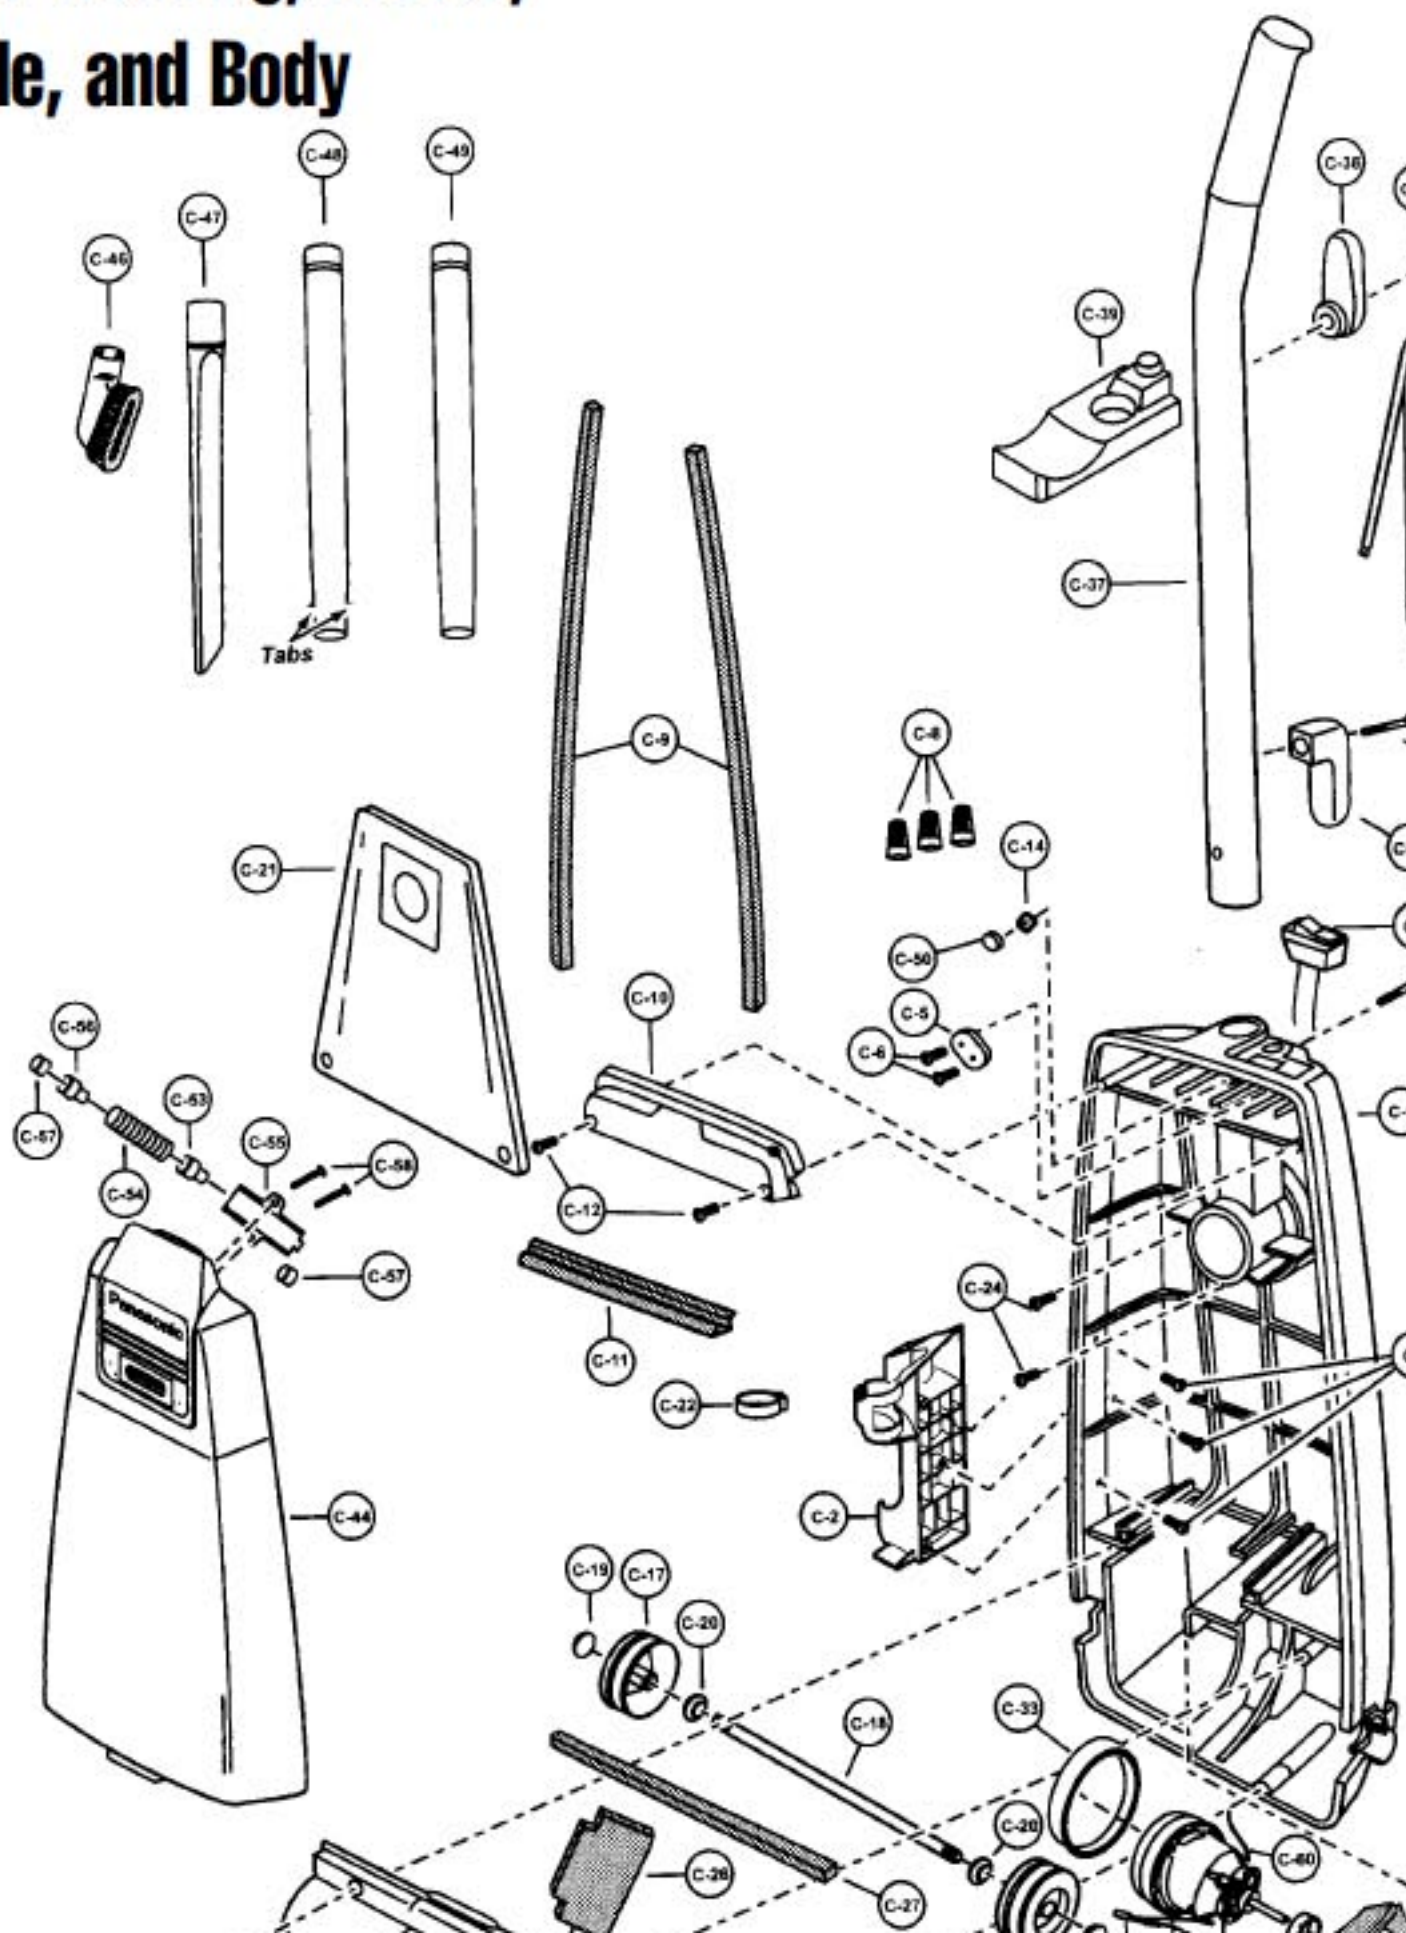

----- Manual continues below -----

Models: MC-V5268

Nozzle Housing

- | | | | | |
|----|-------|----------|-------|----------------------|
| 1 | | P-111523 | | Nozzle housing |
| 2 | | P-2125 | | Window |
| 3 | | P-10819 | | Shaft, plastic |
| 4 | | P-000274 | | Furniture guard |
| 5 | | P-81 | | Packing, nozzle |
| 6 | | P-000095 | | Frame |
| 7 | | P-111427 | | Spring, pedal |
| 8 | | P-10304 | | Nozzle hose |
| 9 | | P-4720 | | Pedal |
| 10 | | P-6140 | | Screw, frame |
| 11 | | P-00181 | | Belt |
| 12 | | P-8939 | | Lower plate assembly |
| 13 | | P-8942 | | Lower plate |
| 14 | | P-1124 | | Belt cover, rear |
| 15 | | P-9846 | | Stop latch spring |
| 16 | | P-2751 | | Latch |
| 17 | | P-9367 | | Bulb socket |
| 18 | | P-00051 | | Pedal shaft |
| 19 | | P-7411 | | Spacer |
| 21 | | P-8172 | | Screw, spacer |
| 22 | | P-10109 | | Reflector |
| 23 | | P-683 | | Screw, nozzle |
| 24 | | P-7550 | | Bulb |
| 25 | | P-5045 | | Spring washer |

PANASONIC

Models: MC-V5268

Motor Housing, Motor, Handle, and Body

Models: MC-V5268

Motor Housing, Motor, Handle, and Body

- 1 ... P-111524 Dust compartment
- 2 ... P-111461 Wand holder
- 3 ... P-6140 Screw, wand holder
- 4 ... P-8913 On/Off switch
- 5 ... P-0698 Cord stopper
- 6 ... P-6140 Screw, cord stopper
- 7 ... P-10802 Power cord
- 8 ... P-000623 Wire connector
- 9 ... P-660106 Packing, dust container
- 10 ... P-30606 Switch cover
- 11 ... P-6037 Packing, switch cover
- 12 ... P-6140 Screw, switch cover
- 13 ... P-7301 Handle screw
- 14 ... P-2117 Nut, handle screw
- 15 ... P-3200 Filter supporter
- 16 ... P-9994 Secondary filter, HEPA
- 17 ... P-0114 Wheel
- 18 ... P-10968 Shaft, wheel
- 19 ... P-74009 Stopper, wheel
- 20 ... P-6115 Washer
- 21 ... P-111387 Dust bag, type U6