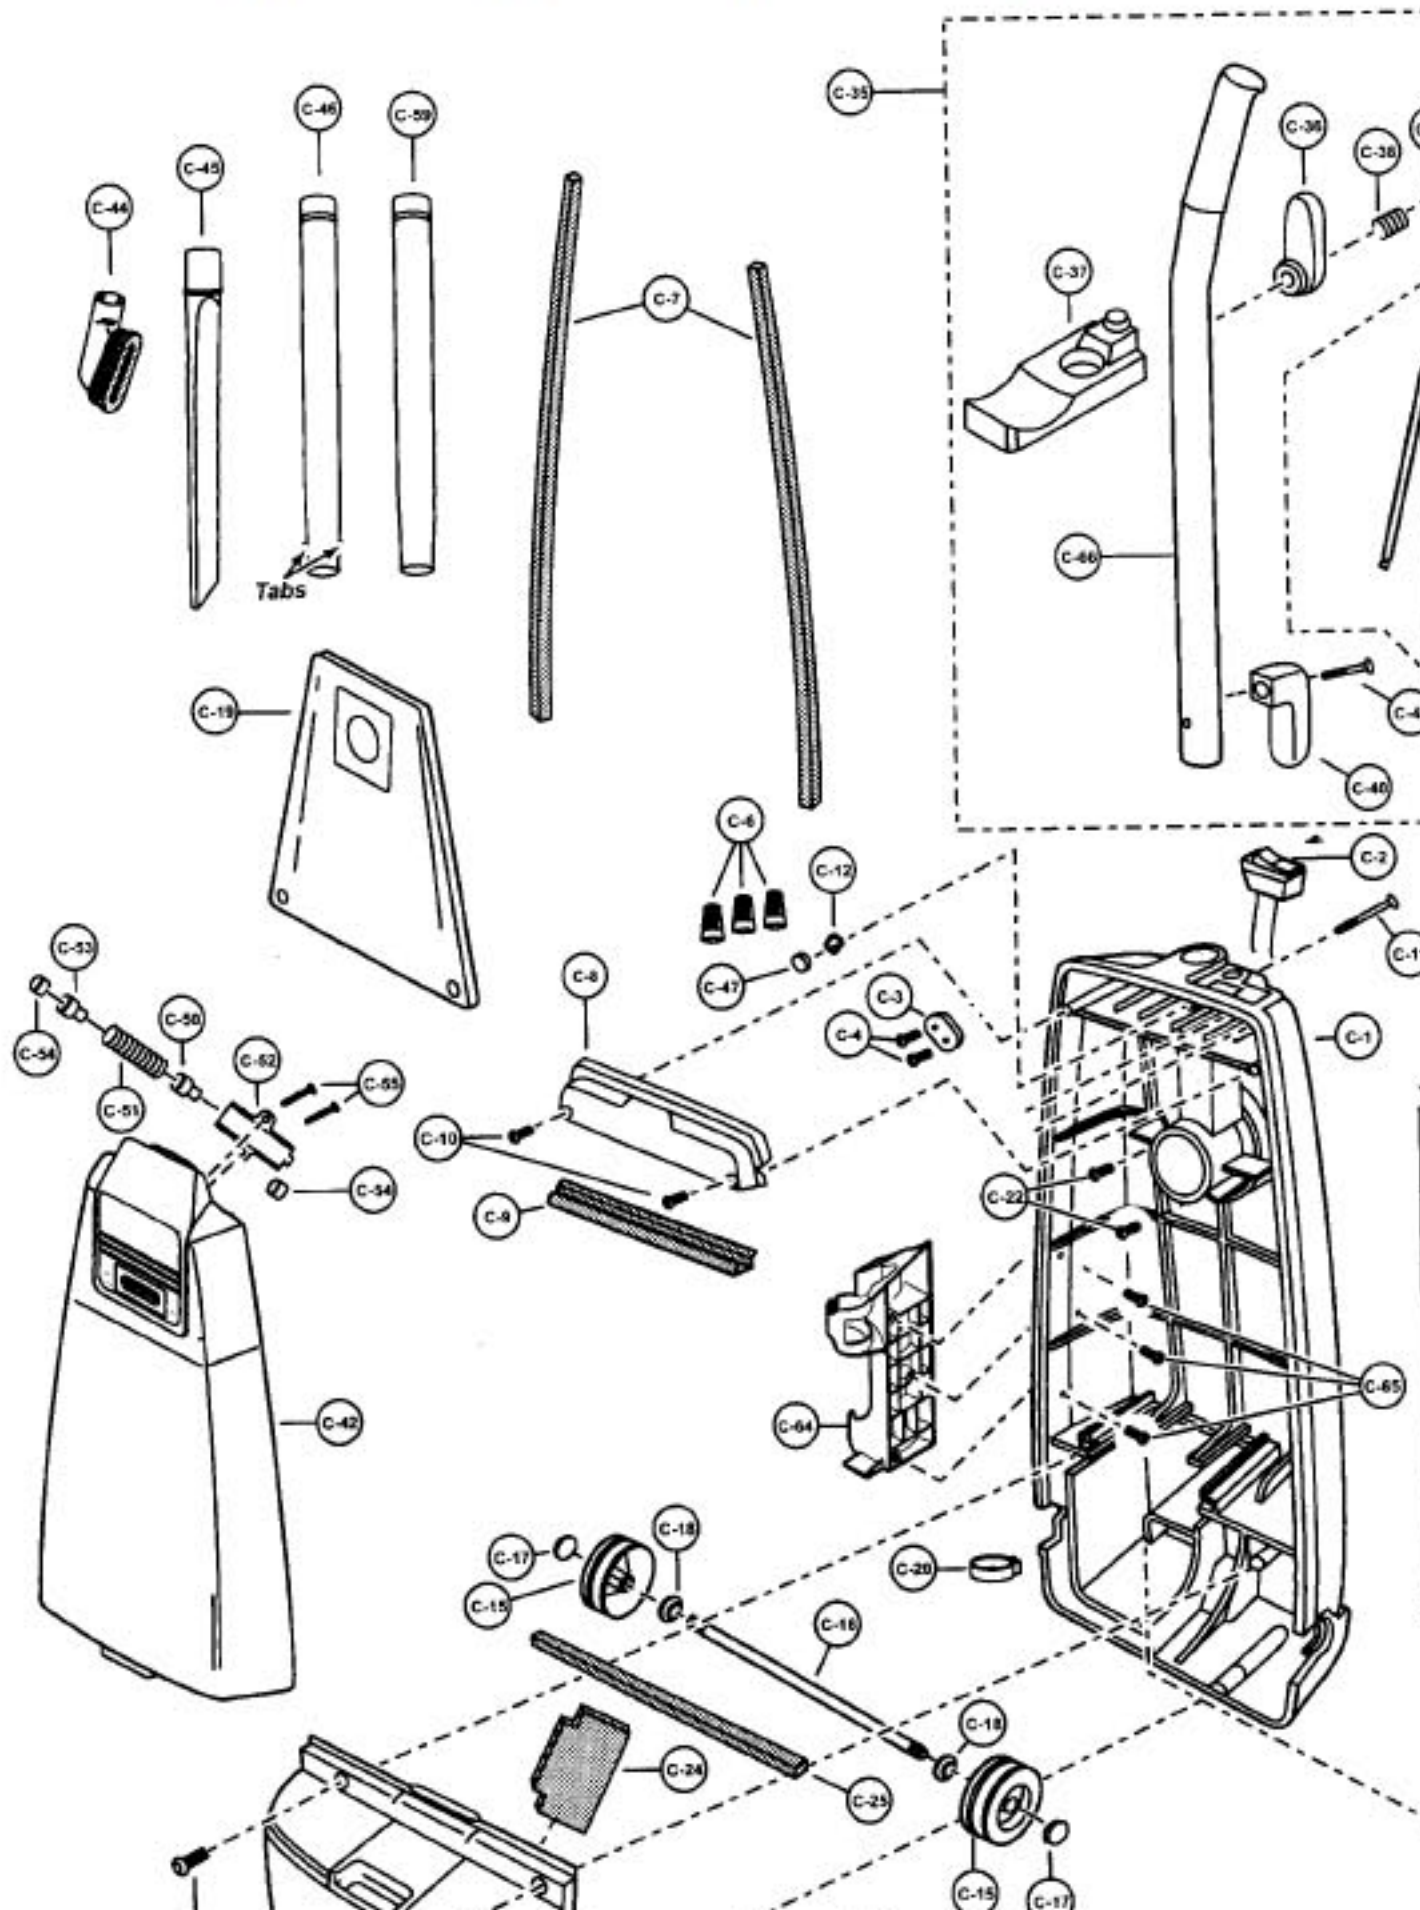

PANASONIC

V-

Models: MC-V5278

Motor Housing, Motor, Handle, and Body

Models: MC-V5278

Motor Housing, Motor, Handle, and Body

Index	Part No.	Description
1	P-111689	Dirt compartment unit
2	P-983	On/off switch
3	P-0698	Cord stopper
4	P-6140	Screw (cord stopper)
5	P-10802	Power cord
6	P-000623	Wire connector
7	P-660106	Packing (dust container)
8	P-30606	Switch cover
9	P-73006	Packing (switch cover)
10	P-6140	Screw (switch cover)
11	P-7301	Handle screw
12	P-2117	Nut (handle screw)
13	P-3200	Filter supporter
14	P-9994	Secondary filter (HEPA)
15	P-111690	Wheel
16	P-10968	Shaft (wheel)
17	P-74009	Stopper (wheel)
18	P-6115	Washer
19	P-145M	Dust bag (type U6)
20	P-111458	Hose hook
21	P-111450	Cover (suction inlet)
22	P-6140	Screw (suction inlet)
23	P-111691	Motor case
24	P-200	Packing (rear cover)
25	P-1906	Packing (motor case)
26	P-8172	Screw (motor case)
27	P-10933	Fan motor unit
28	P-8182	Carbon brush
	P-9823	Screw (brush) - not illustrated
30	P-10670	Noise suppressor
31	P-0293	Motor support (front)
32	P-9911	Motor support rubber (rear)
33	P-3820	Wire cord

Index	Part No.	Description
34	P-000623	Wire connector
35	P-111227	Handle ass
36	000243	Upper cord
37	P-10403	Hose holde
38	P-7670	Spring (cor
39	P-587	Washer (co
40	P-111432	Lower cord
41	P-43096	Screw (con
42	P-111692	Dust cover
43	P-8946	Hose
44	P-111726	Dusting bru
45	P-6069	Crevice too
46	P-8180	Wand (with
47	P-6106	packing (in
48	P-10697	Packing (ri
49	P-10698	Packing (le
50	P-10674	Lead (Indic
51	P-10400	Spring (Ind
52	P-98109	Body (Indic
53	P-000147	Cap (Indica
54	P-9300	Packing (in
55	P-4104	Screw (Ind
56	P-8184	Ring space
57	P-10712	Lead wire (
58	P-10688	Thermal pr
59	P-60104	Extension v
60	P-00104	Wire tie
61	P-10649	Cooling gu
62	P-111433	Screw (flan
63	P-111436	Flange
64	P-111461	Wand hold
65	P-6140	Screw (war
66	P-111489	Handle

Agitator Assembly