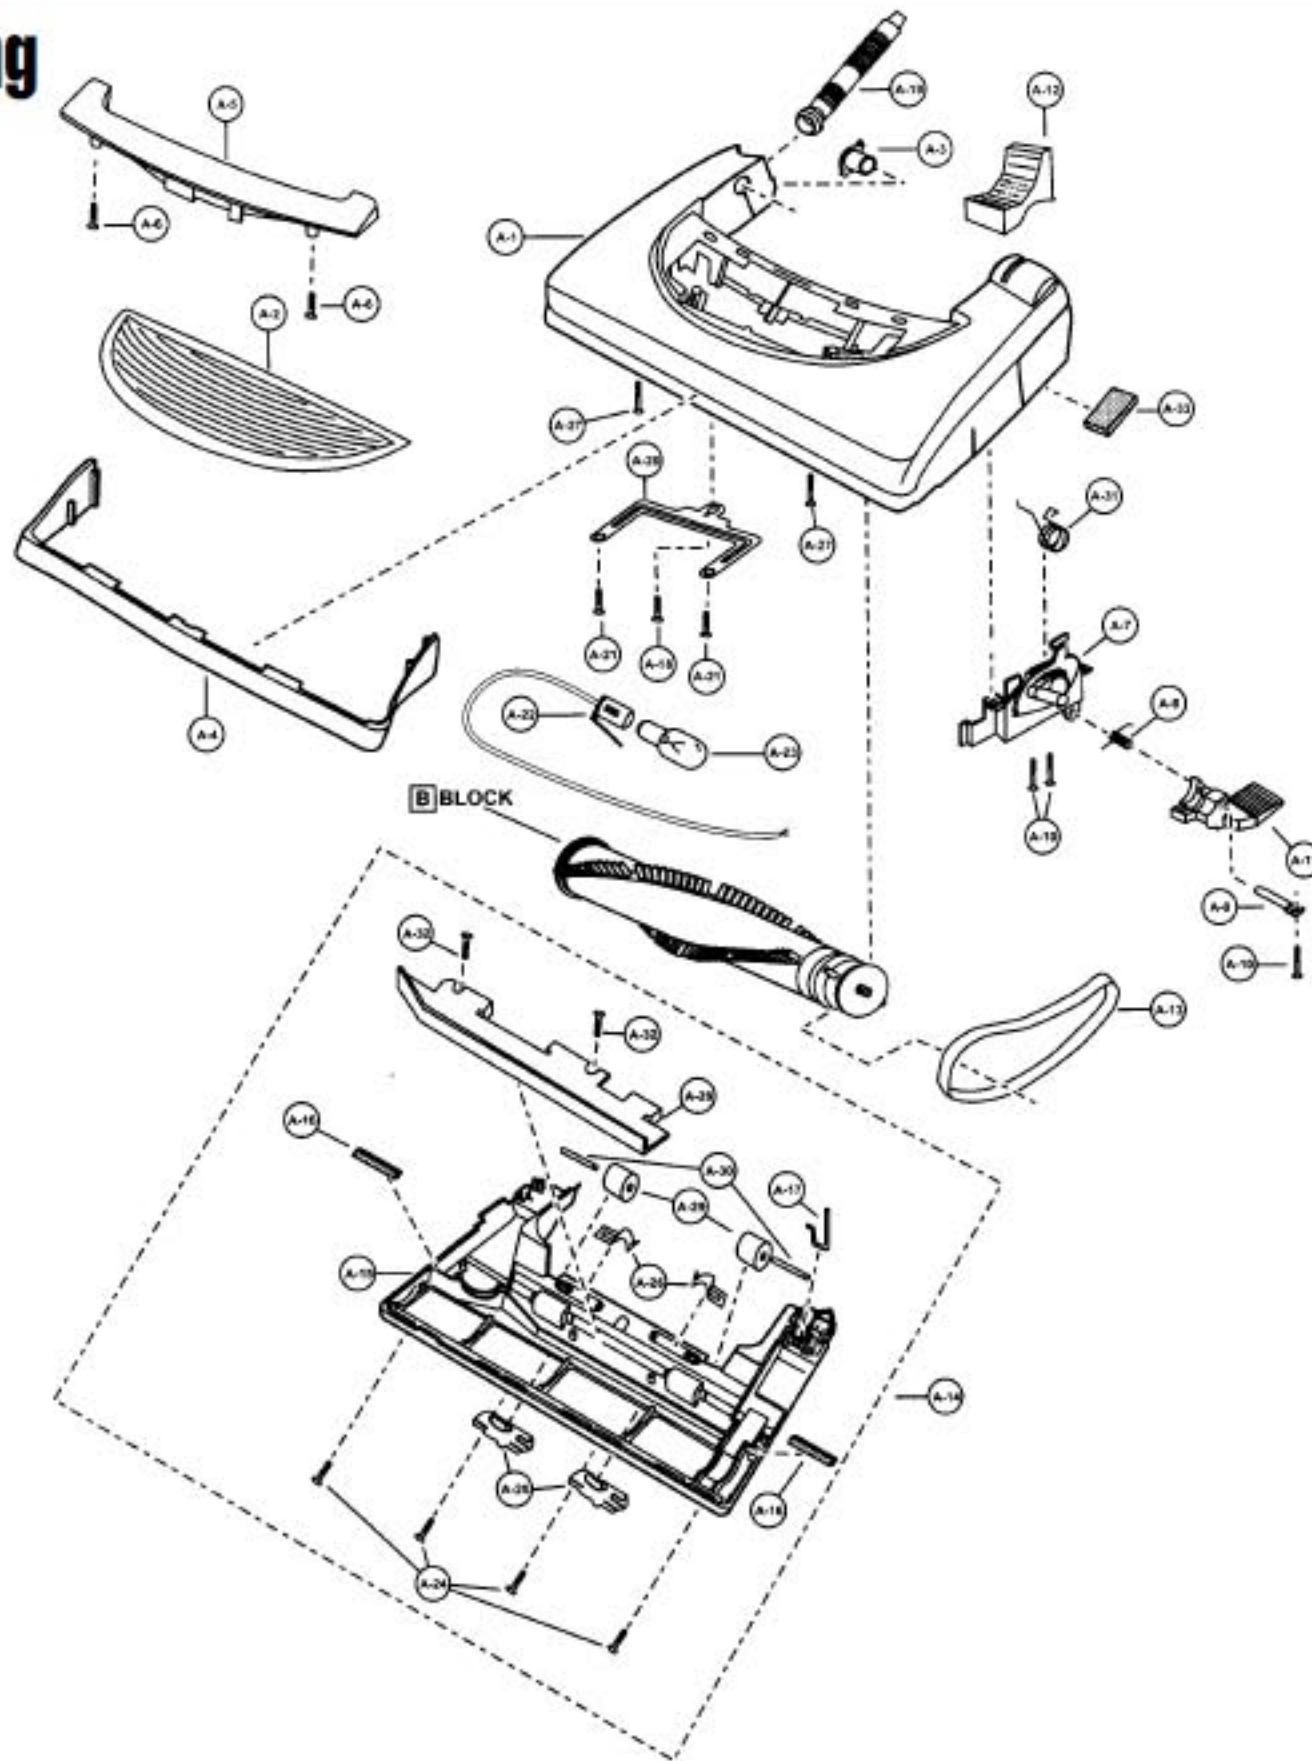

Models: MC-V5278

Nozzle Housing

Index	Part No.	Description
1	P-111440	Nozzle housing
2	P-9854	Window
3	P-2500	Shaft, plastic
4	P-10351	Furniture guard
5	P-10920	Light cover
6	P-8172	Screw (light cover)
7	P-10733	Carpet/bare floor - handle release assembly
8	P-9857	Spring (pedal)
9	P-513	Shaft (pedal)
10	P-02181	Screw (pedal/frame assembly)
11	P-4720	Pedal (black)
12	P-9880	Foot pedal cover
13	P-00181	Belt
14	P-10672	Lower plate assembly
15	P-10681	Lower plate
16	P-10394	Packing (lower plate/Body, lower plate)
17	P-9861	Belt cover

Index	Part No.	Description
18	P-6800	Screw (slider support)
19	P-10304	Nozzle hose
20	P-10353	Slider support
21	P-6140	Screw (slider support)
22	P-9367	Socket (bulb)
23	P-7550	Bulb
24	P-98104	Screw (metal lower plate)
25	P-2444	Latch (lower plate)
26	P-9846	Spring (stop latch)
27	P-683	Screw (nozzle housing, for latch)
28	P-9766	Body (lower plate)
29	P-9888	Wheel
30	P-10357	Shaft (wheel)
31	P-02184	Spring (shifter return)
32	P-6140	Screw (body, lower plate)
33	P-98103	Packing (nozzle)