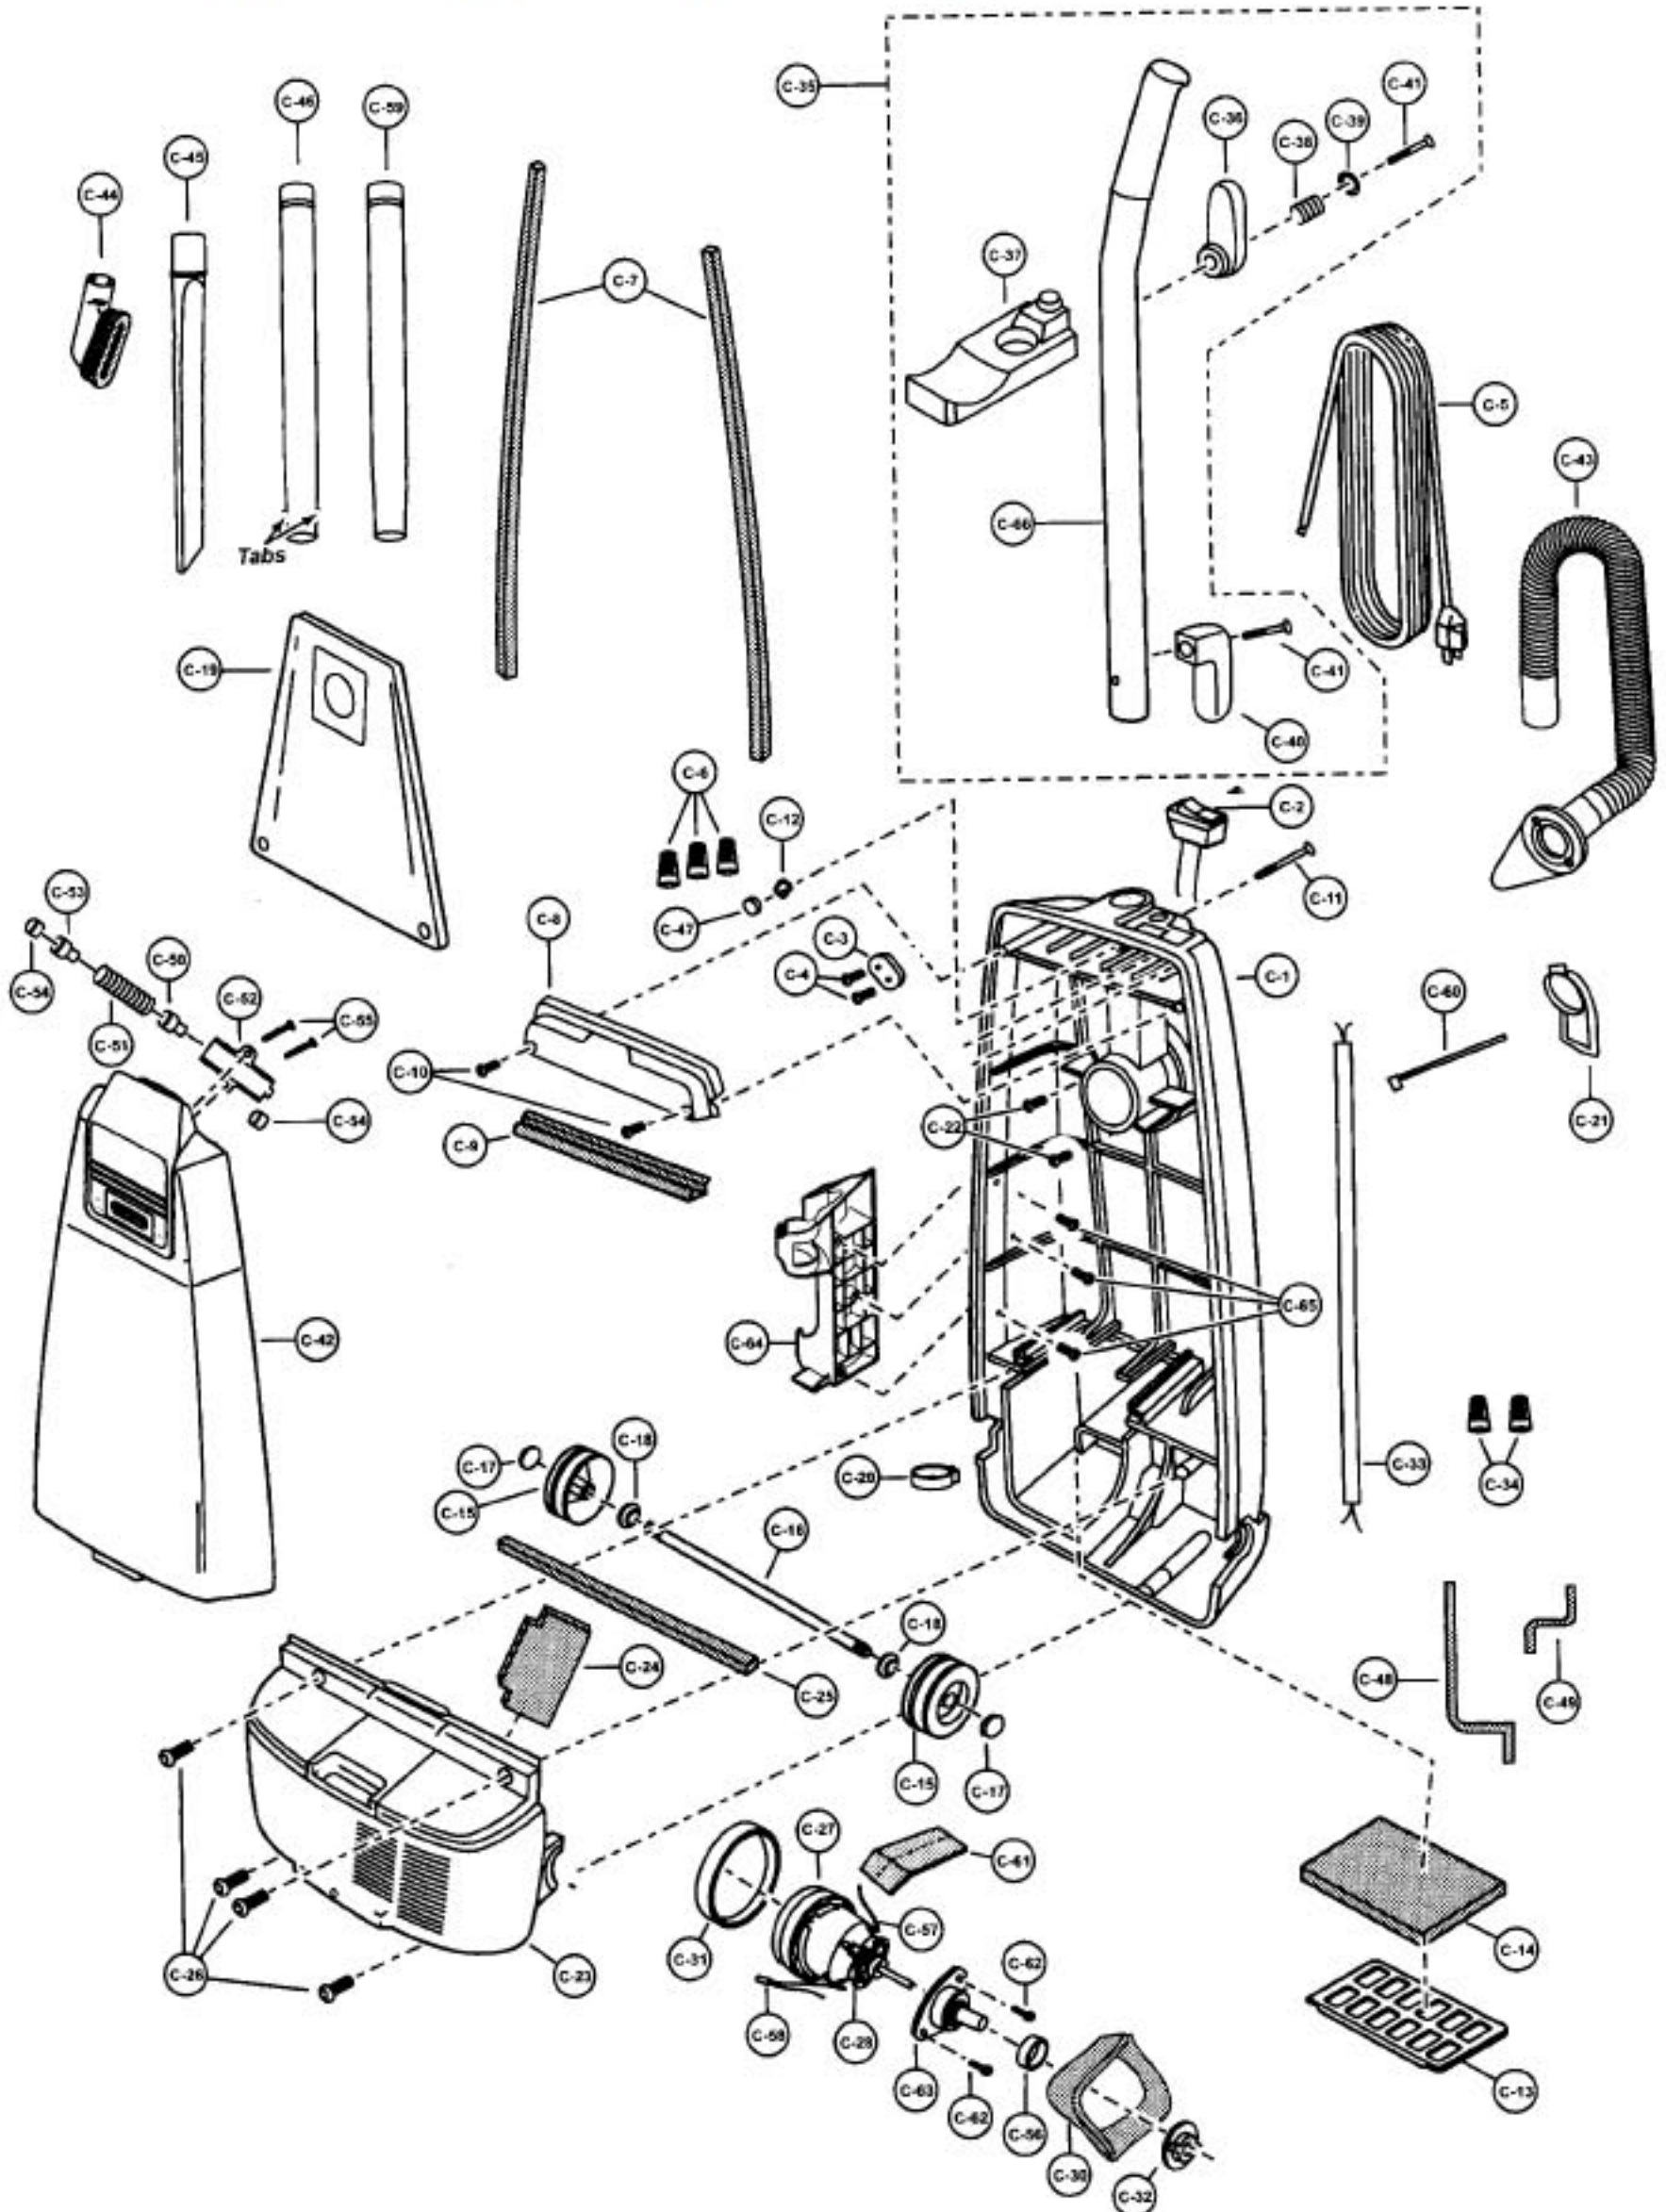

Models: MC-V5278

Motor Housing, Motor, Handle, and Body

Models: MC-V5278

Motor Housing, Motor, Handle, and Body

Index	Part No.	Description
1	P-111689	Dirt compartment unit
2	P-983	On/off switch
3	P-0698	Cord stopper
4	P-6140	Screw (cord stopper)
5	P-10802	Power cord
6	P-000623	Wire connector
7	P-660106	Packing (dust container)
8	P-30606	Switch cover
9	P-73006	Packing (switch cover)
10	P-6140	Screw (switch cover)
11	P-7301	Handle screw
12	P-2117	Nut (handle screw)
13	P-3200	Filter supporter
14	P-9994	Secondary filter (HEPA)
15	P-111690	Wheel
16	P-10968	Shaft (wheel)
17	P-74009	Stopper (wheel)
18	P-6115	Washer
19	P-145M	Dust bag (type U6)
20	P-111458	Hose hook
21	P-111450	Cover (suction inlet)
22	P-6140	Screw (suction inlet)
23	P-111691	Motor case
24	P-200	Packing (rear cover)
25	P-1906	Packing (motor case)
26	P-8172	Screw (motor case)
27	P-10933	Fan motor unit
28	P-8182	Carbon brush
	P-9823	Screw (brush) - not illustrated
30	P-10670	Noise suppressor
31	P-0293	Motor support (front)
32	P-9911	Motor support rubber (rear)
33	P-3820	Wire cord

Index	Part No.	Description
34	P-000623	Wire connector
35	P-111227	Handle assembly
36	000243	Upper cord storage hook
37	P-10403	Hose holder
38	P-7670	Spring (cord hook)
39	P-587	Washer (cord storage hook)
40	P-111432	Lower cord storage hook
41	P-43096	Screw (cord storage hook)
42	P-111692	Dust cover
43	P-8946	Hose
44	P-111726	Dusting brush
45	P-6069	Crevice tool
46	P-8180	Wand (with tabs)
47	P-6106	packing (insulator)
48	P-10697	Packing (right)
49	P-10698	Packing (left)
50	P-10674	Lead (indicator)
51	P-10400	Spring (indicator)
52	P-98109	Body (indicator)
53	P-000147	Cap (indicator)
54	P-9300	Packing (indicator)
55	P-4104	Screw (indicator)
56	P-8184	Ring spacer
57	P-10712	Lead wire (motor)
58	P-10688	Thermal protector unit
59	P-60104	Extension wand (no tabs)
60	P-00104	Wire tie
61	P-10649	Cooling guide
62	P-111433	Screw (flange)
63	P-111436	Flange
64	P-111461	Wand holder
65	P-6140	Screw (wand holder)
66	P-111489	Handle

Agitator Assembly