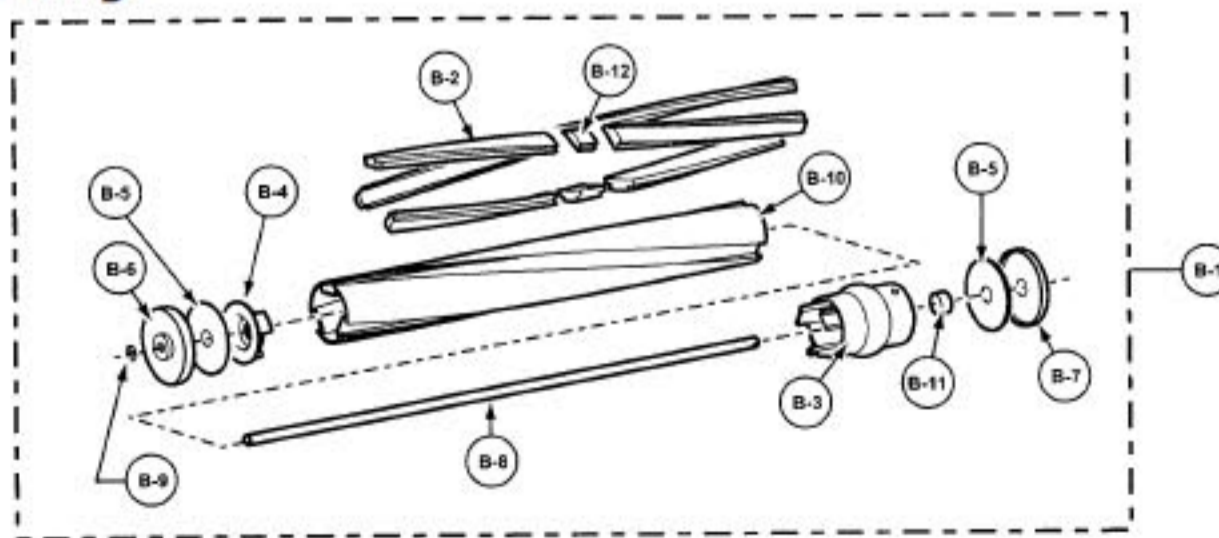

Index	Part No.	Description
34	P-000623	Wire connector
35	P-111227	Handle assembly
36	000243	Upper cord storage hook
37	P-10403	Hose holder
38	P-7670	Spring (cord hook)
39	P-587	Washer (cord storage hook)
40	P-111432	Lower cord storage hook
41	P-43096	Screw (cord storage hook)
42	P-111692	Dust cover
43	P-8946	Hose
44	P-111726	Dusting brush
45	P-6069	Crevice tool
46	P-8180	Wand (with tabs)
47	P-6106	packing (insulator)
48	P-10697	Packing (right)
49	P-10698	Packing (left)
50	P-10674	Lead (indicator)
51	P-10400	Spring (indicator)
52	P-98109	Body (indicator)
53	P-000147	Cap (indicator)
54	P-9300	Packing (indicator)
55	P-4104	Screw (indicator)
56	P-8184	Ring spacer
57	P-10712	Lead wire (motor)
58	P-10688	Thermal protector unit
59	P-60104	Extension wand (no tabs)
60	P-00104	Wire tie
61	P-10649	Cooling guide
62	P-111433	Screw (flange)
63	P-111436	Flange
64	P-111461	Wand holder
65	P-6140	Screw (wand holder)
66	P-111489	Handle

Agitator Assembly

Index	Part No.	Description
1	P-111441	Agitator assembly
2	P-10915	Brush (6 pcs)
3	P-111464	Agitator pulley
4	P-111514	Agitator holder
5	P-111515	Filter
6	P-111517	End cap (right)

Index	Part No.	Description
7	P-111516	End cap (left)
8	P-111688	Agitator shaft
9	P-111465	E-clip
10	P-111624	Brush holder
11	P-111466	Spacer
12	P-111725	Spacer (brushes)