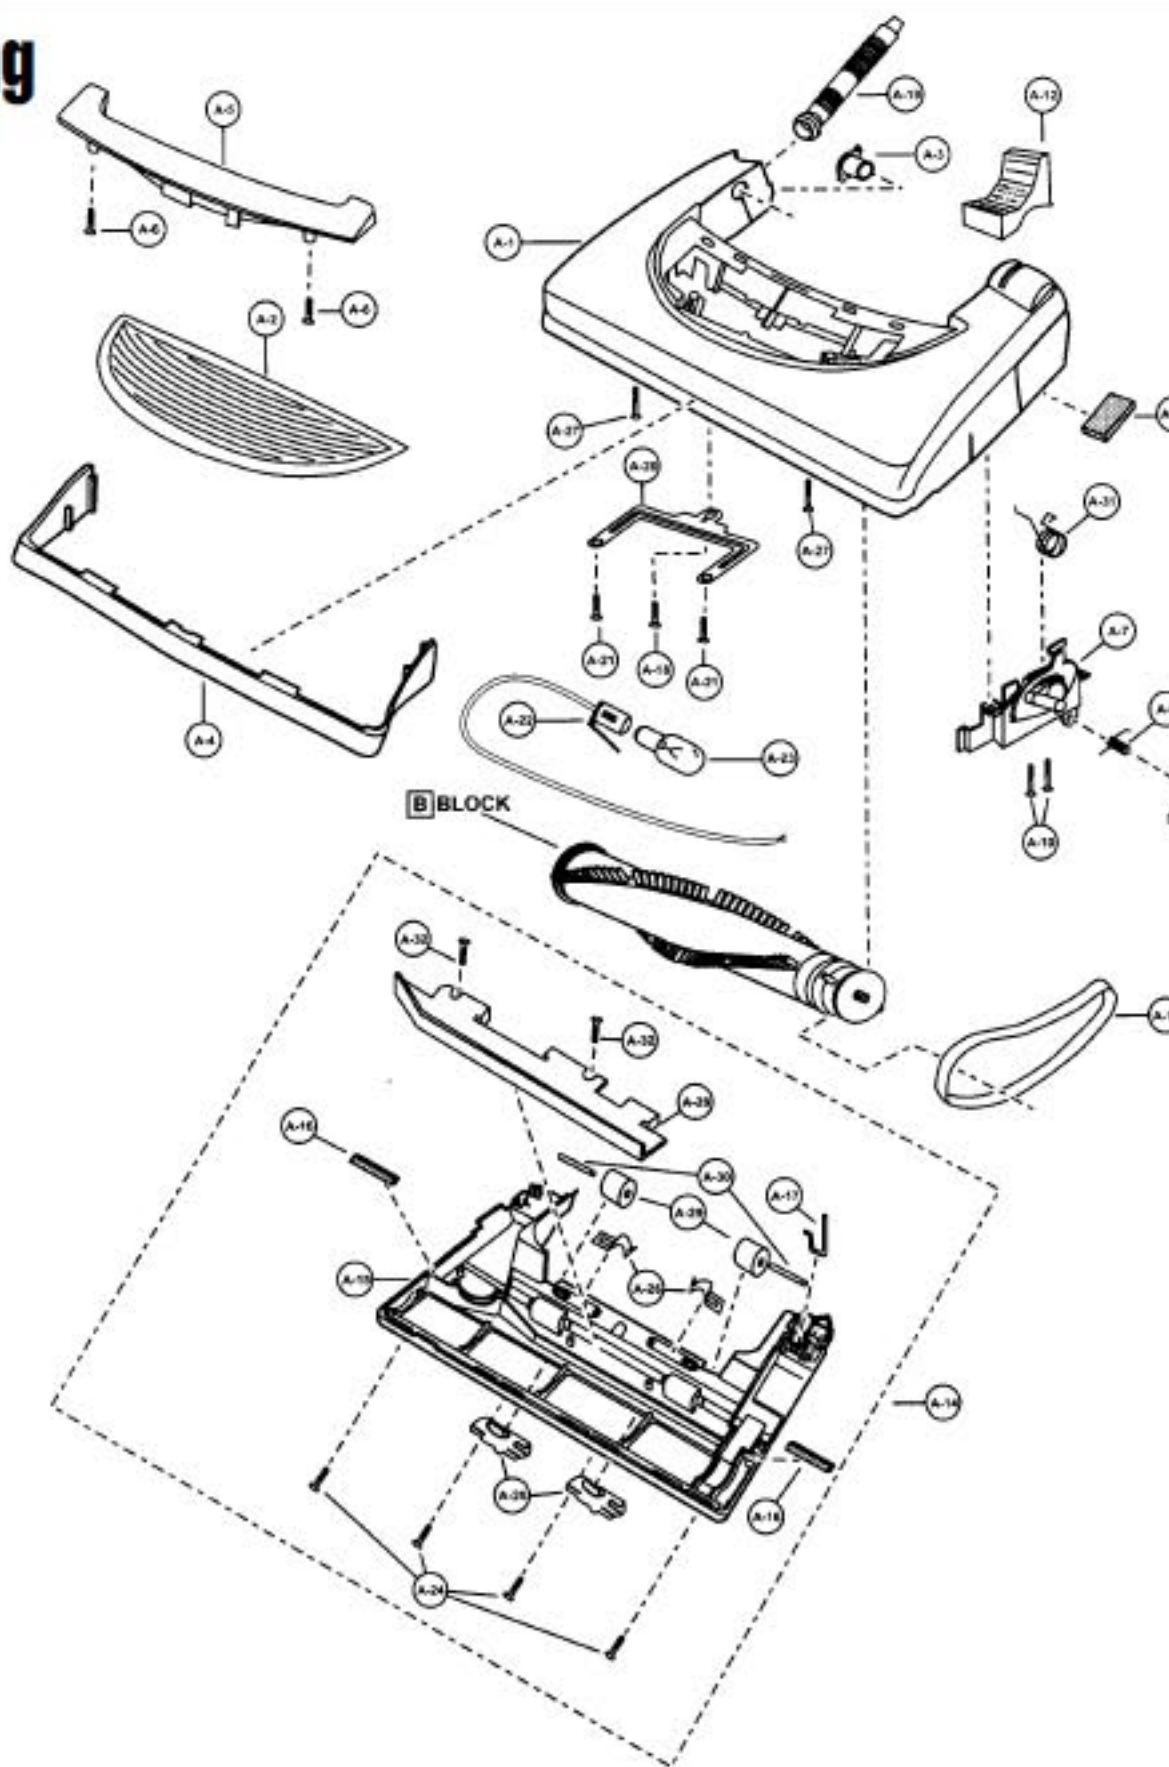

# PANASONIC V5278 Owner's Manual

[Shop genuine replacement parts for PANASONIC  
V5278](#)

[Find Your PANASONIC Vacuum Cleaner Parts - Select From 605 Models](#)

----- Manual continues below -----

Models: MC-V5278

## Nozzle Housing

Index	Part No.	Description
1	P-111440	Nozzle housing
2	P-9854	Window
3	P-2500	Shaft, plastic
4	P-10351	Furniture guard
5	P-10920	Light cover
6	P-6170	Cover (light cover)

Index	Part No.	Description
18	P-6800	Screw (slide)
19	P-10304	Nozzle hos
20	P-10353	Slider supp
21	P-6140	Screw (slide)
22	P-9367	Socket (bul
23	P-7550	Butt