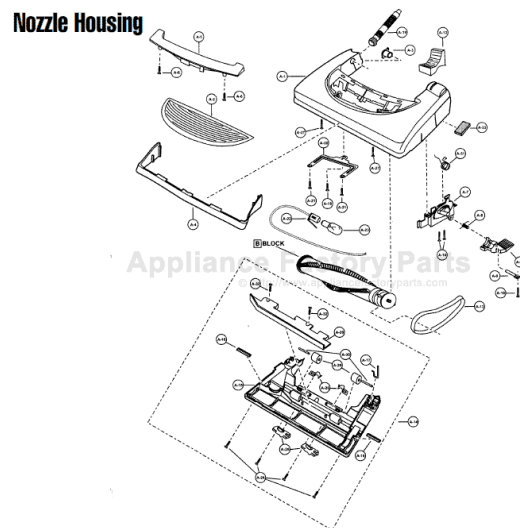

# PANASONIC V5278 Owner's Manual

[Shop genuine replacement parts for PANASONIC  
V5278](#)

[Find Your PANASONIC Vacuum Cleaner Parts - Select From 605 Models](#)

----- Manual continues below -----

Models: MC-V5278

## Nozzle Housing

Index	Part No.	Description
1	P-111440	Nozzle housing
2	P-9854	Window
3	P-2500	Shaft, plastic
4	P-10351	Furniture guard
5	P-10920	Light cover
6	P-6170	Cover (light cover)

Index	Part No.	Description
18	P-6800	Screw (slide)
19	P-10304	Nozzle hos
20	P-10353	Slider supp
21	P-6140	Screw (slide)
22	P-9367	Socket (bul
23	P-7550	Butt