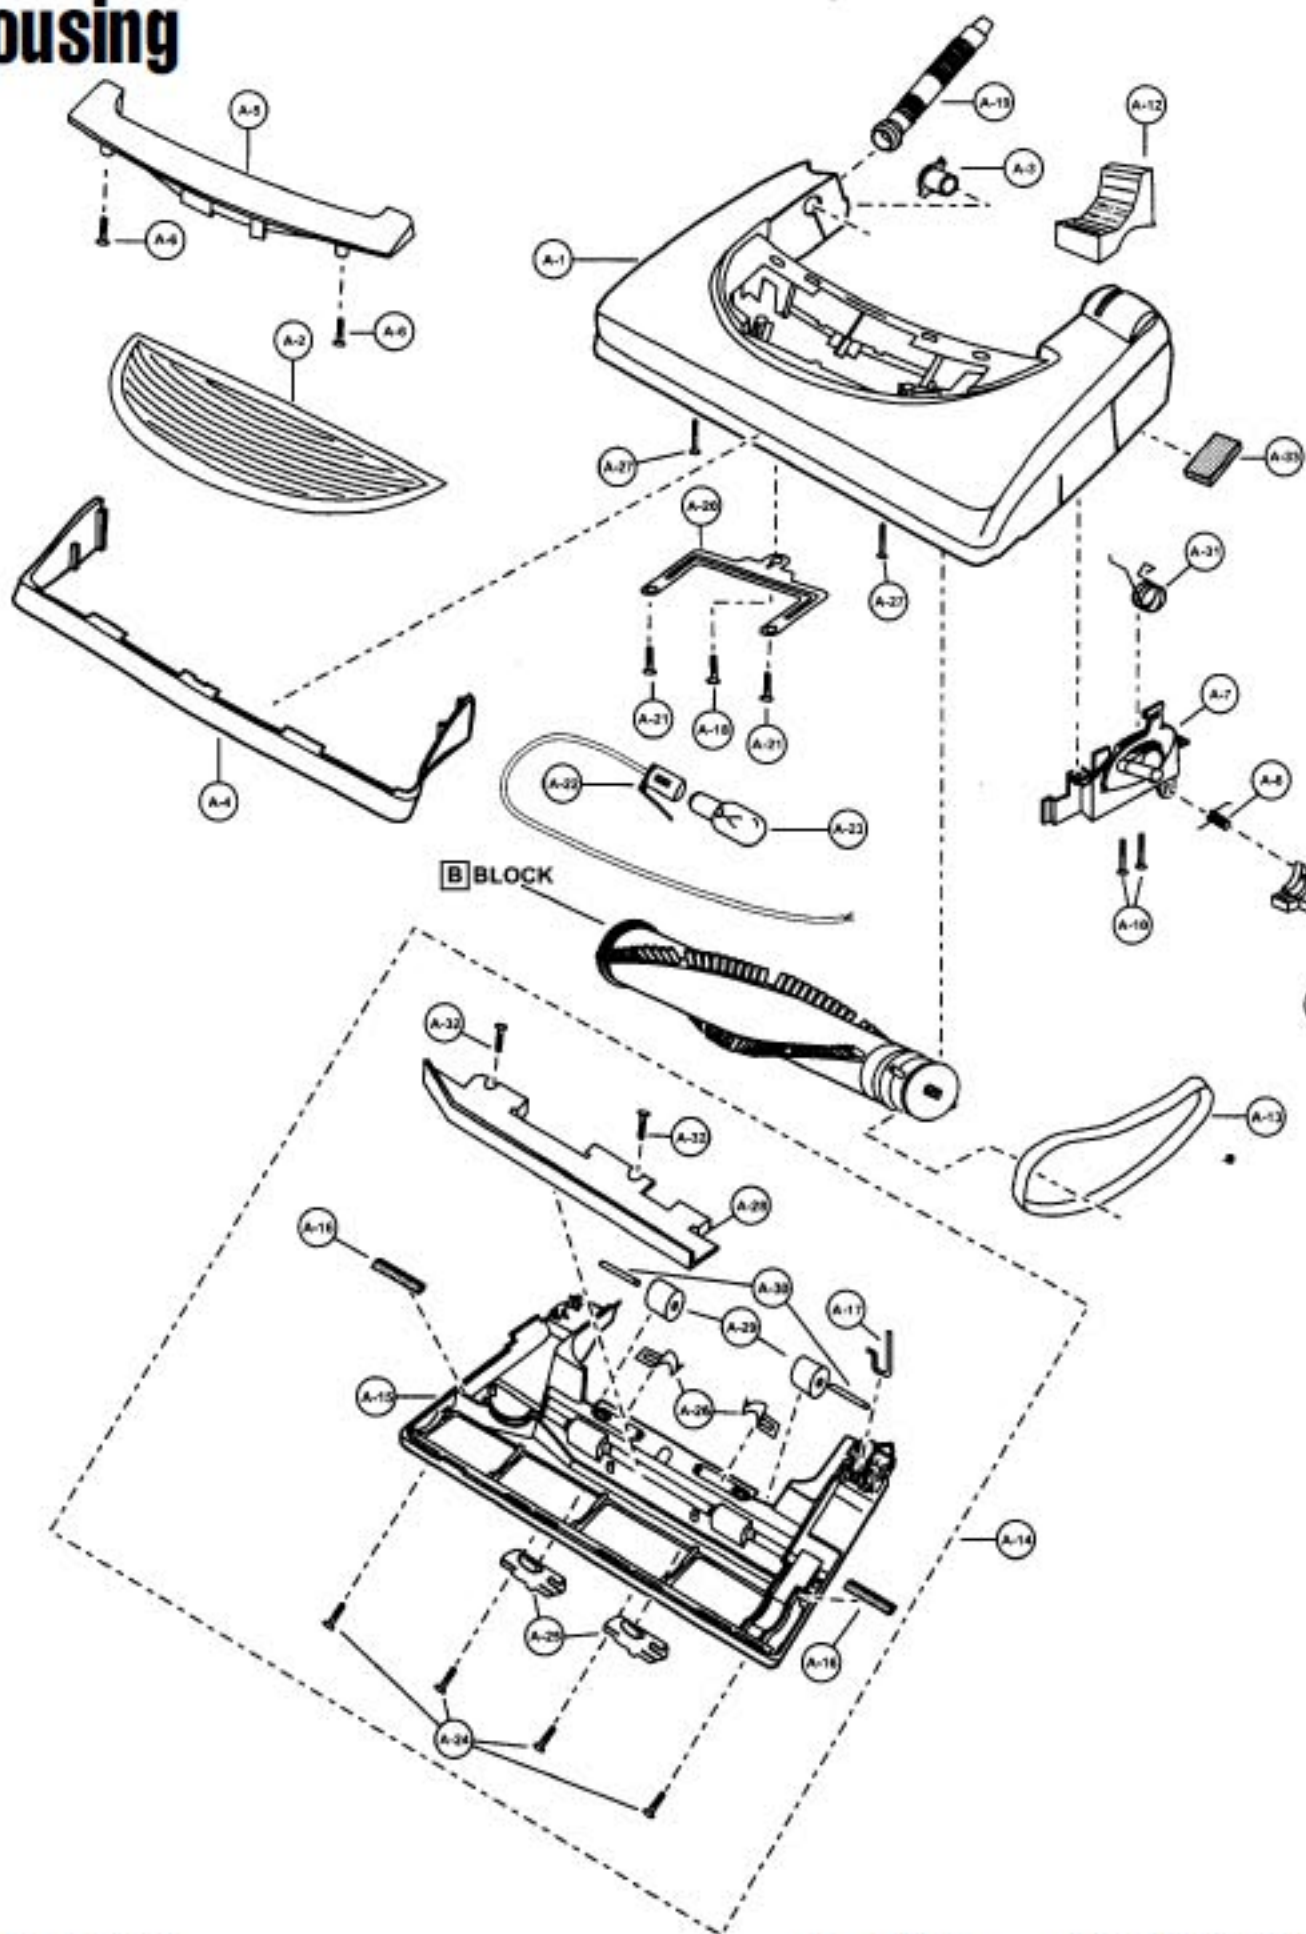

----- Manual continues below -----

Models: MC-V5297

Nozzle Housing

1 P-111455 Nozzle housing
 2 P-9854 Window

18 ... P-6800 Screw, slider support
 19 ... P-10304 Nozzle hose

Models: MC-V5297

Agitator Assembly

- 1 P-10682 Agitator assembly
- 2 P-10915 Brush, 4 pcs.
- 3 P-10683 Agitator pulley
- 4 P-111428 Agitator holder
- 5 P-10376 Filter
- 6 P-9709 End cap, right
- 7 P-9708 End cap, left
- 8 P-10684 Agitator shaft
- 9 P-4003 E-clip
- 10 ... P-8403 Brush holder
- 11 ... P-10378 Spring pin
- 12 ... P-10716 Spacer

Body Assembly

- 1 P-111456 Dust compartment assembly
- 2 P-8913 On/off switch
- 3 P-0698 Cord stopper
- 4 P-6140 Screw, cord stopper
- 5 P-9706 Power cord
- 6 P-000623 Wire connector
- 7 P-660106 Packing, dust container
- 8 P-30606 Switch cover
- 9 P-73006 Packing, switch cover
- 10 ... P-6140 Screw, switch cover
- 11 ... P-7301 Handle screw
- 12 ... P-2117 Nut, handle screw
- 13 ... P-3200 Filter supporter
- 14 ... P-37100 Secondary filter, HEPA
- 15 ... P-111284 Wheel
- 16 ... P-10968 Shaft, wheel
- 17 ... P-74009 Stopper, wheel
- 18 ... P-6115 Washer
- 19 ... P-111387 Dust bag, type U6
- 20 ... P-111458 Hose hook
- 21 ... P-8972 Cover, suction inlet

Models: MC-V5297

Body Assembly