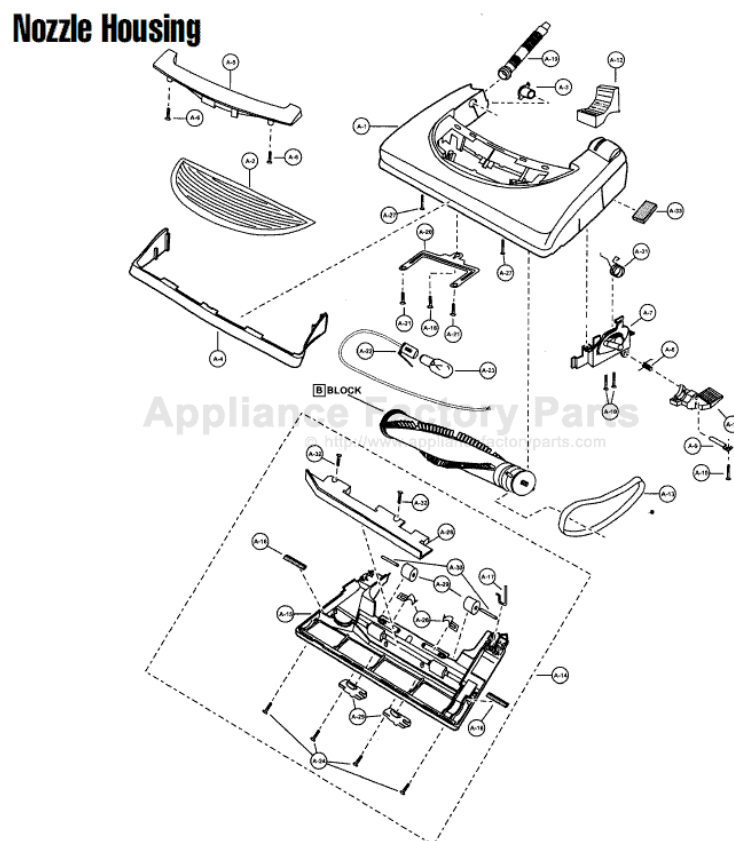

This Owner's Manual is provided and hosted by Appliance Factory Parts.

PANASONIC V5297 Owner's Manual

[Shop genuine replacement parts for PANASONIC
V5297](#)

[Find Your PANASONIC Vacuum Cleaner Parts - Select From 605 Models](#)

----- Manual continues below -----

Models: MC-V5297

Nozzle Housing

1 P-111455 Nozzle housing
 2 P-9854 Window

18 ... P-6800 Screw, slider support
 19 ... P-10304 Nozzle hose

Models: MC-V5297

Agitator Assembly

- 1 P-10682 Agitator assembly
- 2 P-10915 Brush, 4 pcs.
- 3 P-10683 Agitator pulley
- 4 P-111428 Agitator holder
- 5 P-10376 Filter
- 6 P-9709 End cap, right
- 7 P-9708 End cap, left
- 8 P-10684 Agitator shaft
- 9 P-4003 E-clip
- 10 ... P-8403 Brush holder
- 11 ... P-10378 Spring pin
- 12 ... P-10716 Spacer

Models: MC-V5297

Body Assembly