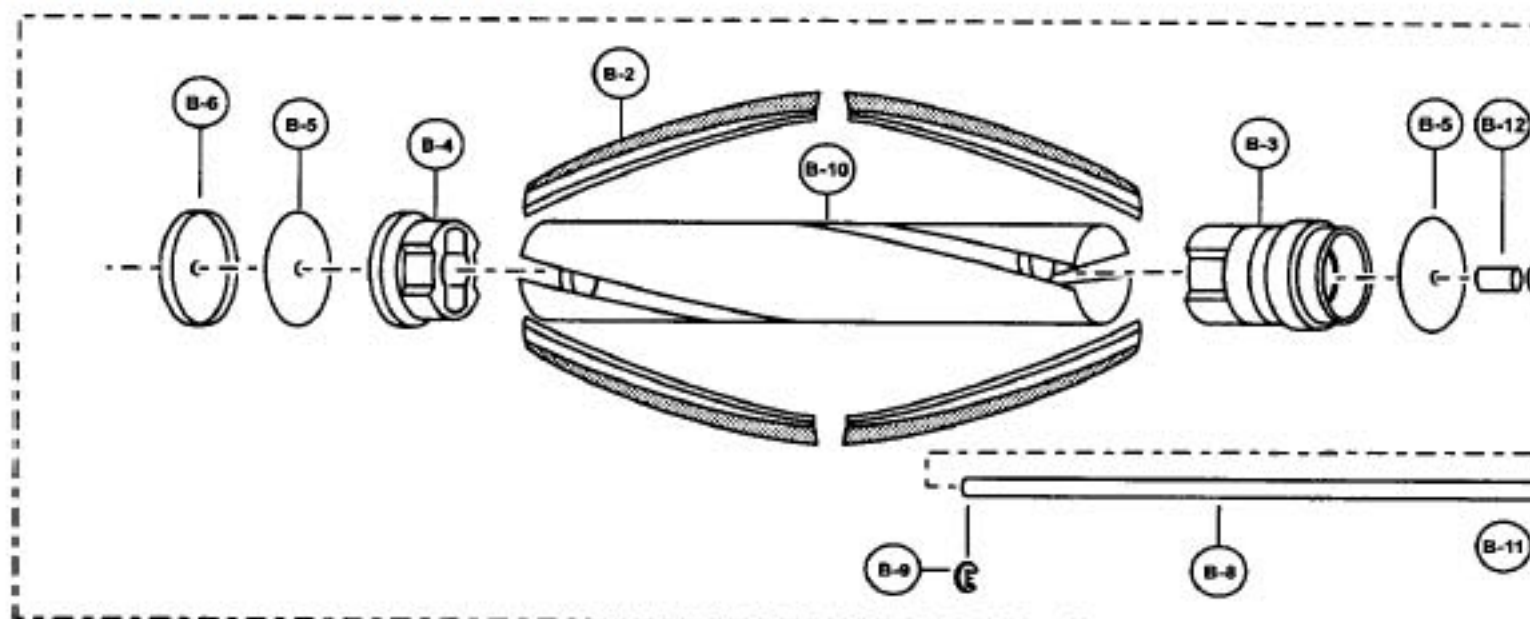

----- Manual continues below -----

Models: MC-V5297

Nozzle Housing

1 P-111455 Nozzle housing
 2 P-9854 Window

18 ... P-6800 Screw, slider support
 19 ... P-10304 Nozzle hose

Models: MC-V5297

Agitator Assembly

- 1 P-10682 Agitator assembly
- 2 P-10915 Brush, 4 pcs.
- 3 P-10683 Agitator pulley
- 4 P-111428 Agitator holder
- 5 P-10376 Filter
- 6 P-9709 End cap, right
- 7 P-9708 End cap, left
- 8 P-10684 Agitator shaft
- 9 P-4003 E-clip
- 10 ... P-8403 Brush holder
- 11 ... P-10378 Spring pin
- 12 ... P-10716 Spacer