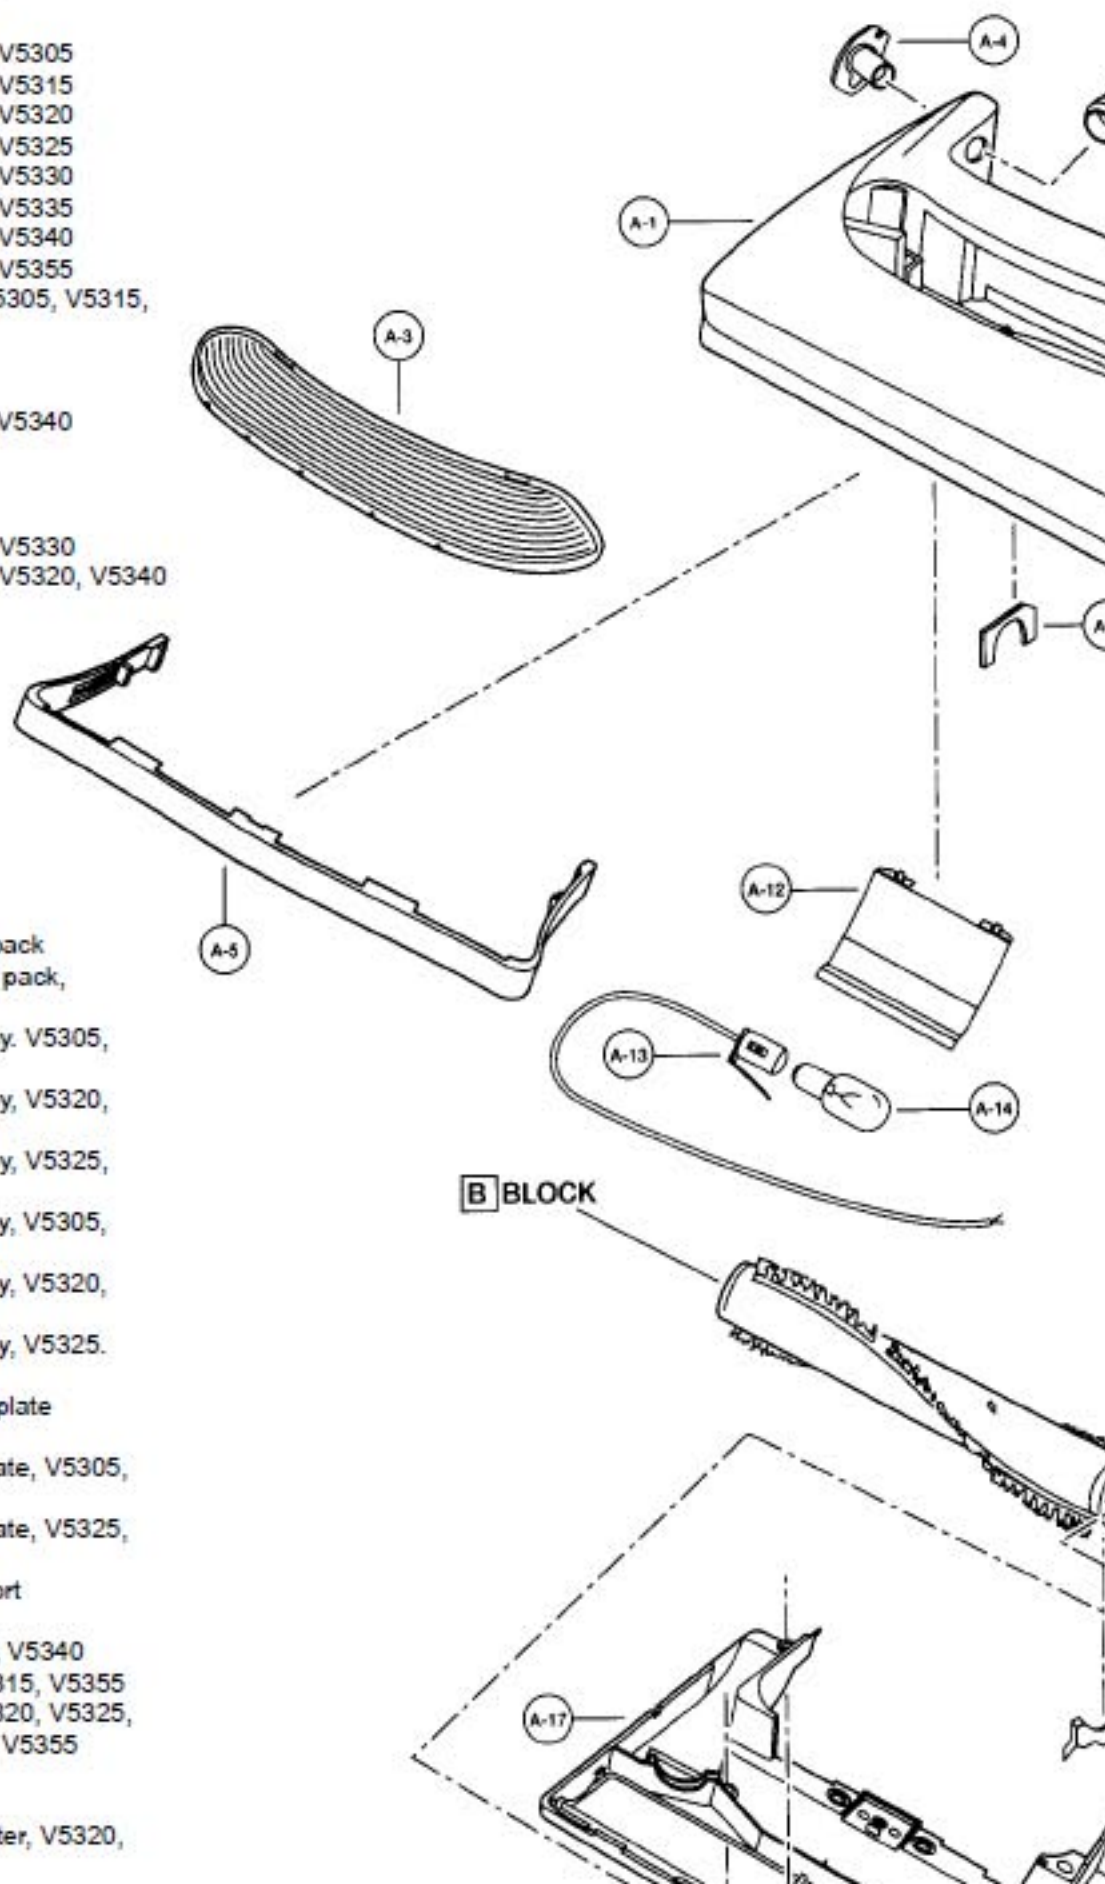

----- Manual continues below -----

Models:

MC-V5305, MC-V5315, MC-V5320, MC-V5325, MC-V5330, MC-V5335, MC-V

Nozzle Housing

- | | | |
|---------|---------------|--|
| 1..... | P-1118..... | Nozzle Housing, V5305 |
| 1..... | P-01113..... | Nozzle Housing, V5315 |
| 1..... | P-5445..... | Nozzle Housing, V5320 |
| 1..... | P-3112..... | Nozzle Housing, V5325 |
| 1..... | P-10331..... | Nozzle Housing, V5330 |
| 1..... | P-1106..... | Nozzle Housing, V5335 |
| 1..... | P-5446..... | Nozzle Housing, V5340 |
| 1..... | P-0115..... | Nozzle Housing, V5355 |
| | P-78006..... | Plastic Holder, V5305, V5315,
V5335 |
| 2..... | P-10105..... | Window |
| 2..... | P-21010..... | Window, V5305 |
| 2..... | P-000224..... | Window, V5320, V5340 |
| 2..... | P-10105..... | Window, V5330 |
| 3..... | P-2500..... | Shaft, plastic |
| 4..... | P-10332..... | Furniture Guard |
| 4..... | P-10332..... | Furniture Guard, V5330 |
| 4..... | P-10106..... | Furniture Guard, V5320, V5340 |
| 5..... | P-81..... | Packing, tight |
| 6..... | P-000095..... | Frame |
| 7..... | P-58..... | Spring, pedal |
| 8..... | P-6140..... | Screw, spring |
| 9..... | P-47006..... | Pedal,
V5305,
V5315,
V5335 |
| 9..... | P-6074..... | Pedal, V5325,
V5355 |
| 10..... | P-6140..... | Screw, frame |
| 11..... | P-2287..... | Belt, type UB, 2 pack |
| 11..... | P-V270B..... | Belt, type UB8, 2 pack,
V5330 |
| 12..... | P-91107..... | Bottom Plate Assy, V5305,
V5315, V5335 |
| 12..... | P-5447..... | Bottom Plate Assy, V5320,
V5340 |
| 12..... | P-9197..... | Bottom Plate Assy, V5325,
V5330, V5355 |
| 13..... | P-27107..... | Bottom Plate Only, V5305,
V5315, V5355 |
| 13..... | P-5448..... | Bottom Plate Only, V5320,
V5340 |
| 13..... | P-2707..... | Bottom Plate Only, V5325,
V5330, V5355 |
| 14..... | P-7500..... | Packing, bottom plate |
| 15..... | P-43..... | Belt Cover |
| 16..... | P-000015..... | Screw, bottom plate, V5305,
V5315, V5335 |
| 16..... | P-6800..... | Screw, bottom plate, V5325,
V5355 |
| 17..... | P-34006..... | Nozzle Hose, short |
| 18..... | P-9862..... | Reflector |
| 18..... | P-5450..... | Reflector, V5320, V5340 |
| 19..... | N/A..... | Socket, bulb, V5315, V5355 |
| 19..... | P-0039..... | Socket, bulb, V5320, V5325,
V5330, V5340, V5355 |
| 20..... | P-2810..... | Bulb |
| 20..... | P-7550..... | Bulb, V5330 |
| | P-5449..... | Reflector Supporter, V5320, |