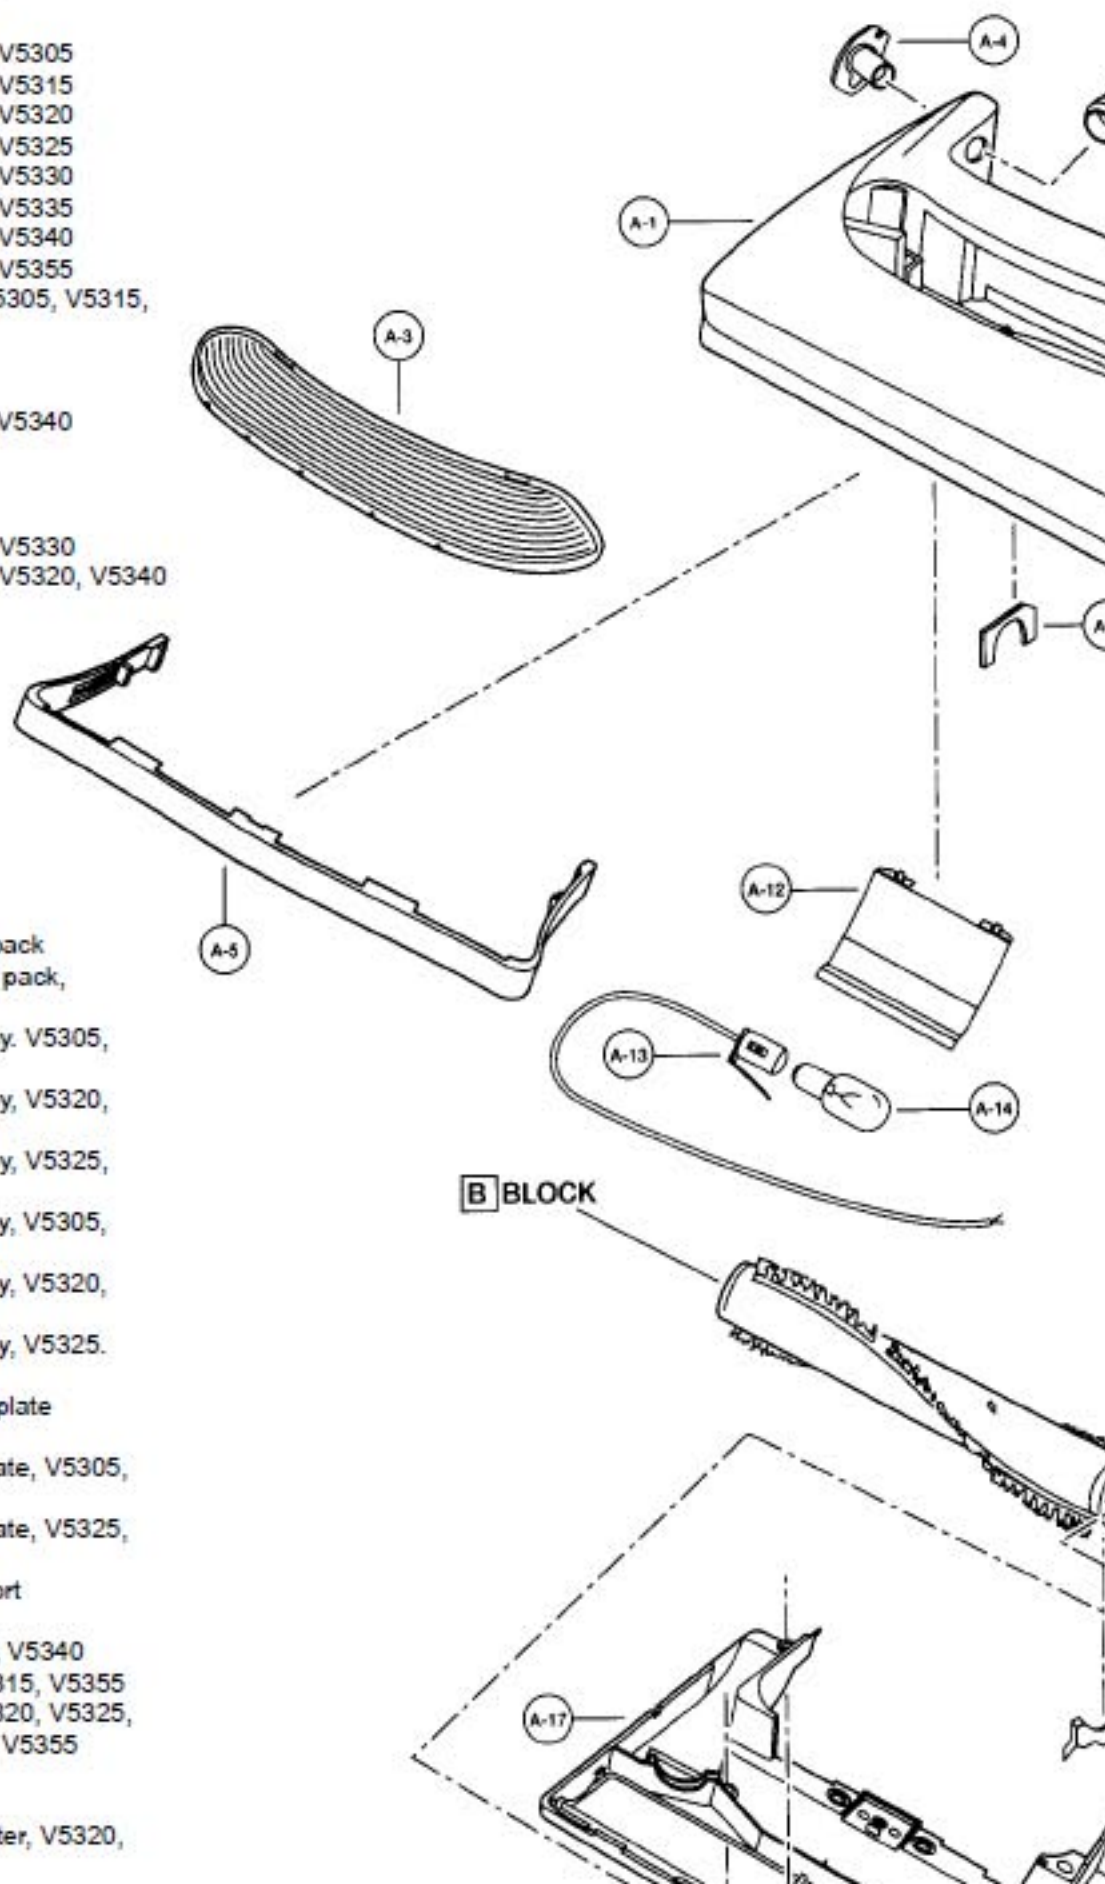

----- Manual continues below -----

Models:

MC-V5305, MC-V5315, MC-V5320, MC-V5325, MC-V5330, MC-V5335, MC-V

Nozzle Housing

- | | | |
|---------|---------------|---|
| 1..... | P-1118..... | Nozzle Housing, V5305 |
| 1..... | P-01113..... | Nozzle Housing, V5315 |
| 1..... | P-5445..... | Nozzle Housing, V5320 |
| 1..... | P-3112..... | Nozzle Housing, V5325 |
| 1..... | P-10331..... | Nozzle Housing, V5330 |
| 1..... | P-1106..... | Nozzle Housing, V5335 |
| 1..... | P-5446..... | Nozzle Housing, V5340 |
| 1..... | P-0115..... | Nozzle Housing, V5355 |
| | P-78006..... | Plastic Holder, V5305, V5315, V5335 |
| 2..... | P-10105..... | Window |
| 2..... | P-21010..... | Window, V5305 |
| 2..... | P-000224..... | Window, V5320, V5340 |
| 2..... | P-10105..... | Window, V5330 |
| 3..... | P-2500..... | Shaft, plastic |
| 4..... | P-10332..... | Furniture Guard |
| 4..... | P-10332..... | Furniture Guard, V5330 |
| 4..... | P-10106..... | Furniture Guard, V5320, V5340 |
| 5..... | P-81..... | Packing, tight |
| 6..... | P-000095..... | Frame |
| 7..... | P-58..... | Spring, pedal |
| 8..... | P-6140..... | Screw, spring |
| 9..... | P-47006..... | Pedal, V5305, V5315, V5335 |
| 9..... | P-6074..... | Pedal, V5325, V5355 |
| 10..... | P-6140..... | Screw, frame |
| 11..... | P-2287..... | Belt, type UB, 2 pack |
| 11..... | P-V270B..... | Belt, type UB8, 2 pack, V5330 |
| 12..... | P-91107..... | Bottom Plate Assy, V5305, V5315, V5335 |
| 12..... | P-5447..... | Bottom Plate Assy, V5320, V5340 |
| 12..... | P-9197..... | Bottom Plate Assy, V5325, V5330, V5355 |
| 13..... | P-27107..... | Bottom Plate Only, V5305, V5315, V5355 |
| 13..... | P-5448..... | Bottom Plate Only, V5320, V5340 |
| 13..... | P-2707..... | Bottom Plate Only, V5325, V5330, V5355 |
| 14..... | P-7500..... | Packing, bottom plate |
| 15..... | P-43..... | Belt Cover |
| 16..... | P-000015..... | Screw, bottom plate, V5305, V5315, V5335 |
| 16..... | P-6800..... | Screw, bottom plate, V5325, V5355 |
| 17..... | P-34006..... | Nozzle Hose, short |
| 18..... | P-9862..... | Reflector |
| 18..... | P-5450..... | Reflector, V5320, V5340 |
| 19..... | N/A..... | Socket, bulb, V5315, V5355 |
| 19..... | P-0039..... | Socket, bulb, V5320, V5325, V5330, V5340, V5355 |
| 20..... | P-2810..... | Bulb |
| 20..... | P-7550..... | Bulb, V5330 |
| | P-5449..... | Reflector Supporter, V5320, |