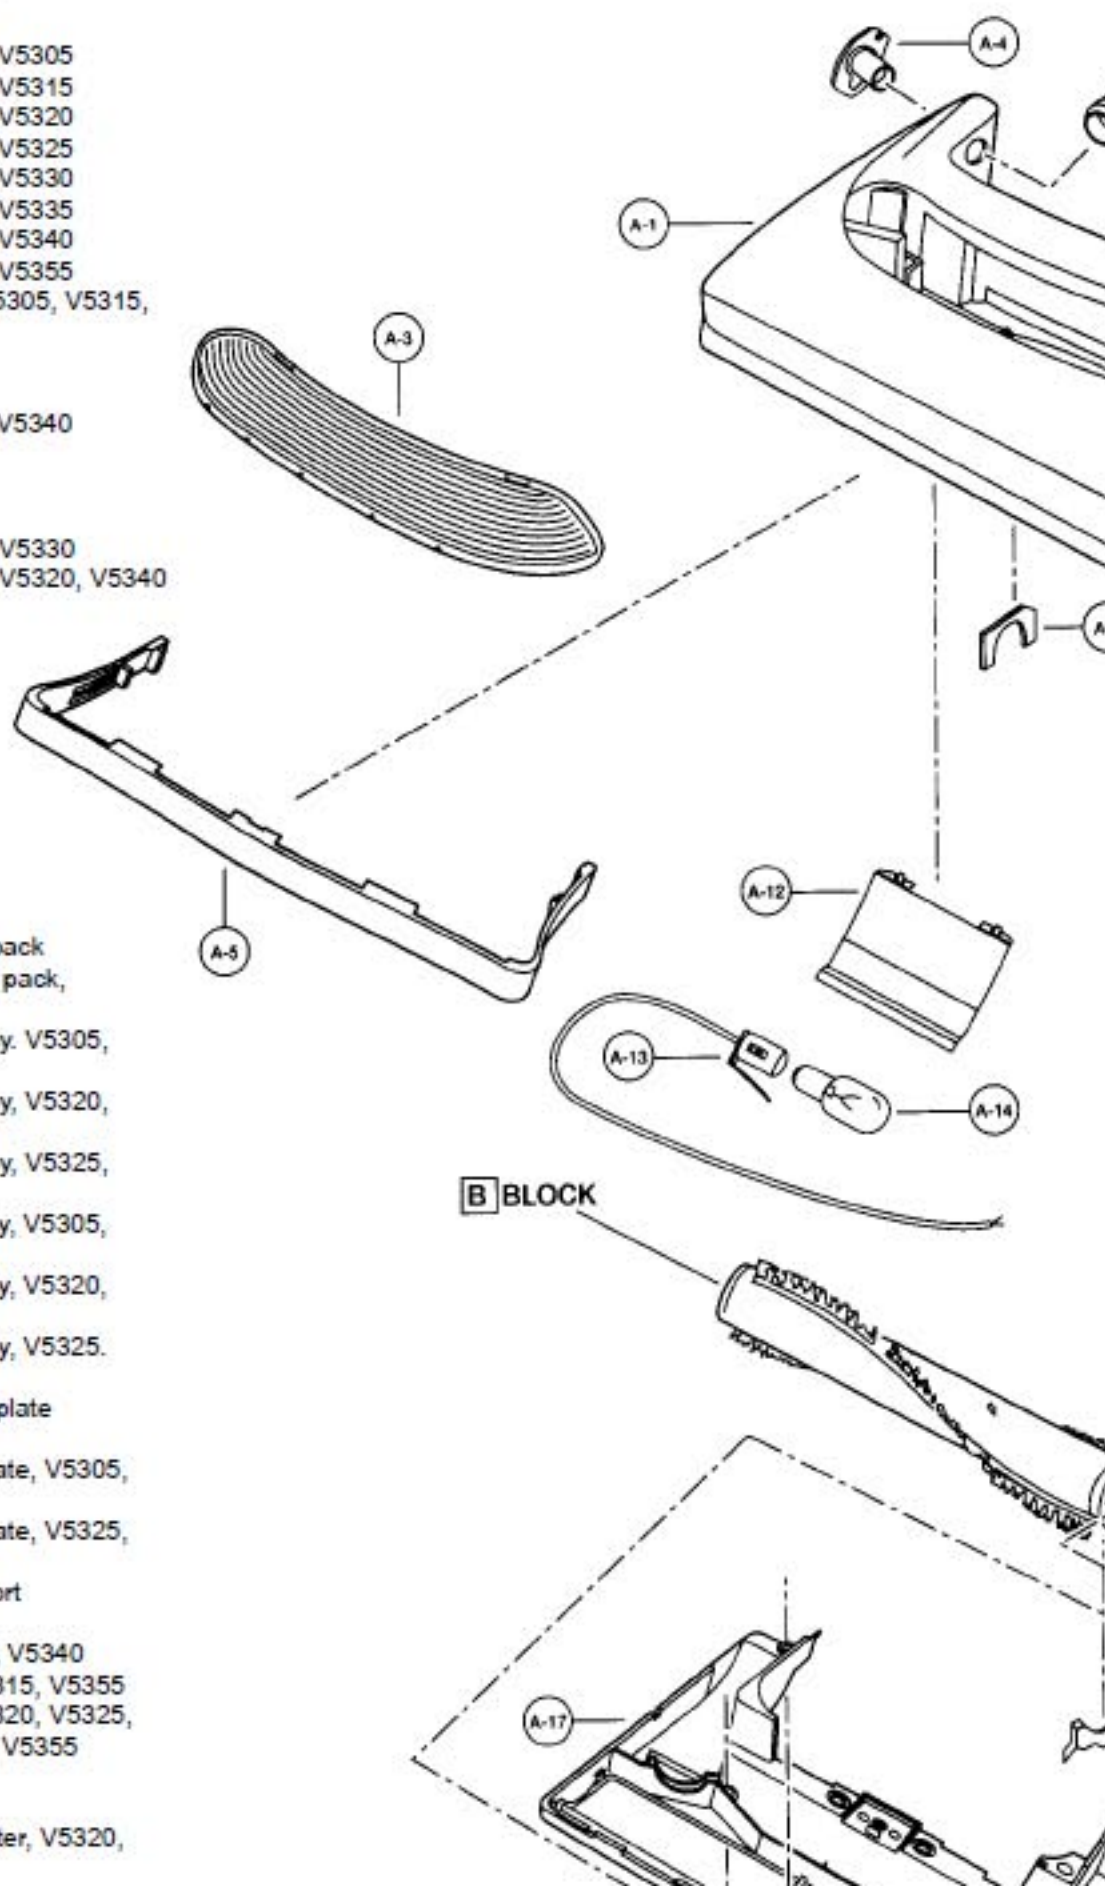

----- Manual continues below -----

Models:

MC-V5305, MC-V5315, MC-V5320, MC-V5325, MC-V5330, MC-V5335, MC-V

Nozzle Housing

- | | | |
|---------|---------------|--|
| 1..... | P-1118..... | Nozzle Housing, V5305 |
| 1..... | P-01113..... | Nozzle Housing, V5315 |
| 1..... | P-5445..... | Nozzle Housing, V5320 |
| 1..... | P-3112..... | Nozzle Housing, V5325 |
| 1..... | P-10331..... | Nozzle Housing, V5330 |
| 1..... | P-1106..... | Nozzle Housing, V5335 |
| 1..... | P-5446..... | Nozzle Housing, V5340 |
| 1..... | P-0115..... | Nozzle Housing, V5355 |
| | P-78006..... | Plastic Holder, V5305, V5315,
V5335 |
| 2..... | P-10105..... | Window |
| 2..... | P-21010..... | Window, V5305 |
| 2..... | P-000224..... | Window, V5320, V5340 |
| 2..... | P-10105..... | Window, V5330 |
| 3..... | P-2500..... | Shaft, plastic |
| 4..... | P-10332..... | Furniture Guard |
| 4..... | P-10332..... | Furniture Guard, V5330 |
| 4..... | P-10106..... | Furniture Guard, V5320, V5340 |
| 5..... | P-81..... | Packing, tight |
| 6..... | P-000095..... | Frame |
| 7..... | P-58..... | Spring, pedal |
| 8..... | P-6140..... | Screw, spring |
| 9..... | P-47006..... | Pedal,
V5305,
V5315,
V5335 |
| 9..... | P-6074..... | Pedal, V5325,
V5355 |
| 10..... | P-6140..... | Screw, frame |
| 11..... | P-2287..... | Belt, type UB, 2 pack |
| 11..... | P-V270B..... | Belt, type UB8, 2 pack,
V5330 |
| 12..... | P-91107..... | Bottom Plate Assy, V5305,
V5315, V5335 |
| 12..... | P-5447..... | Bottom Plate Assy, V5320,
V5340 |
| 12..... | P-9197..... | Bottom Plate Assy, V5325,
V5330, V5355 |
| 13..... | P-27107..... | Bottom Plate Only, V5305,
V5315, V5355 |
| 13..... | P-5448..... | Bottom Plate Only, V5320,
V5340 |
| 13..... | P-2707..... | Bottom Plate Only, V5325,
V5330, V5355 |
| 14..... | P-7500..... | Packing, bottom plate |
| 15..... | P-43..... | Belt Cover |
| 16..... | P-000015..... | Screw, bottom plate, V5305,
V5315, V5335 |
| 16..... | P-6800..... | Screw, bottom plate, V5325,
V5355 |
| 17..... | P-34006..... | Nozzle Hose, short |
| 18..... | P-9862..... | Reflector |
| 18..... | P-5450..... | Reflector, V5320, V5340 |
| 19..... | N/A..... | Socket, bulb, V5315, V5355 |
| 19..... | P-0039..... | Socket, bulb, V5320, V5325,
V5330, V5340, V5355 |
| 20..... | P-2810..... | Bulb |
| 20..... | P-7550..... | Bulb, V5330 |
| | P-5449..... | Reflector Supporter, V5320, |