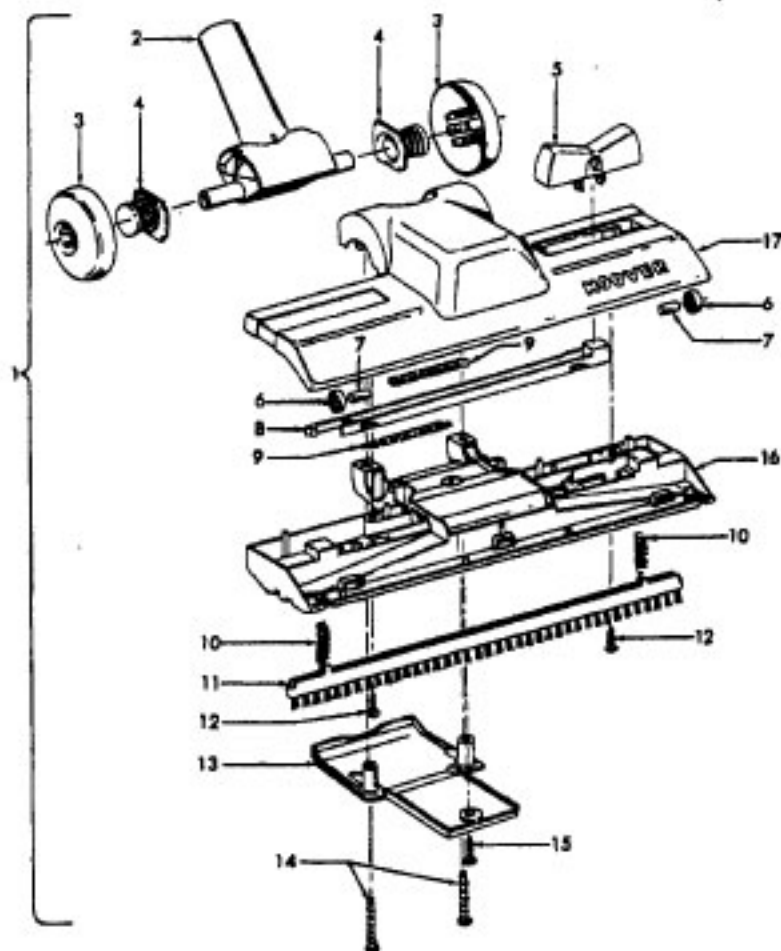

Model S2155, S2543, S2545, S2561, S2571

**Models S2141, S2147, S2139-080,
S2149, S2515, S2541, S2541-040, S2551**

Ref. No.	Part No.	Description
1	Not Available	Standard Rug & Floor Nozzle - ABE(Use Dix. 43414180)
2	38646078	Nozzle Tube - ABE
3	38615182	Rug & Floor Nozzle - ABE
4	38521018	Roller (2)
5	31511004	Roller Axle-AY (2)
6	36414018	Brush Housing - MV
7	166649FW	Spring (2)
8	48443003	Brush Back Assem. - AG
9	21447203	Screw - Self Tapping (2)
10	38454004	Brush Back Lever - MV

Models S2155, S2543, S2545, S2561, S2571

Ref. No.	Part No.	Description
1	43414180	Deluxe Rug & Floor Nozzle Assem. - ABE
	43414182	Deluxe Rug & Floor Nozzle Assem. - ADJ - S2571
2	38646071	Nozzle Connector - ABE
	38646082	Nozzle Connector - AG - S2571
3	43244043	Wheel & Bearing Assem. (2) - ABR
4		Included w/Item 3
5	38434019	Pedal - ABN
	38434022	Pedal - AG - S2571
6	38521018	Roller (2)
7	31511004	Roller Axle - AY (2)
8	38451008	Slider - AG
9	34122013	Seal (2)
10	166649FW	Spring (2)
11	48443004	Brush Back Assem. - AG
12	21447203	Screw - Self Tapping (2)
13	36434005	Skid Plate - ABR
	36434006	Skid Plate - AG - S2571
14	21447020	Screw - Self Tapping (2)
15	21447203	Screw - Self Tapping
16	36414019	Brush Housing - ABR
	36414023	Brush Housing - AG - S2571
17	43414157	Rug & Floor Nozzle - ABE
	43414185	Rug & Floor Nozzle - ADJ - S2571