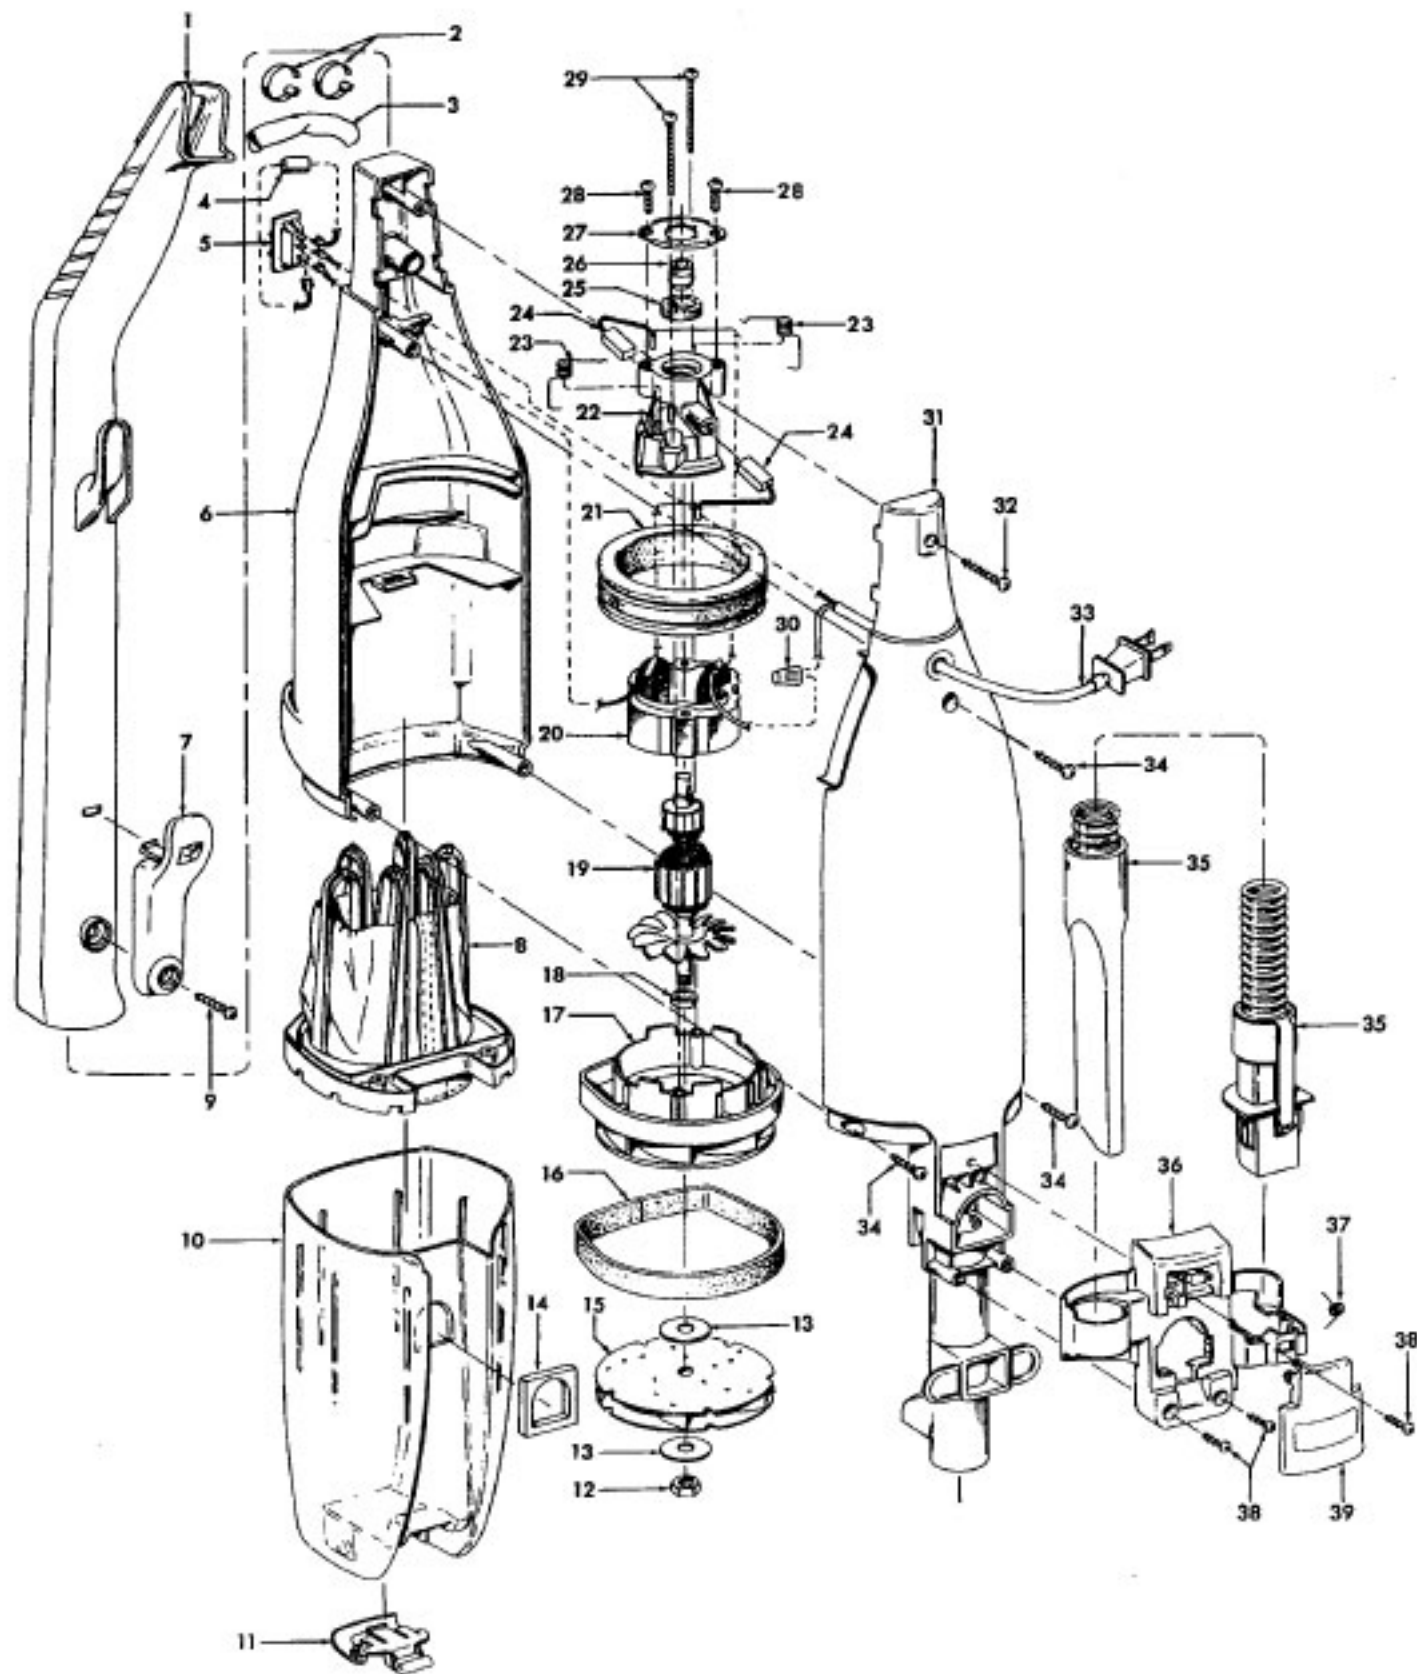

Stick Cleaner - Encore
Portapower
Hard Floor Bagless
Lightweight Stick

Model S2551
Model S2561
Model S2569
Model S2571

**Stick Cleaner - Encore
Portapower
Hard Floor Bagless
Lightweight Stick**

**Model S2551
Model S2561
Model S2569
Model S2571**

Ref. No.	Part No.	Description
1	39454061	Handle - S2551, S2561, S2569
	39454069	Handle - ADL - S2571
2	27479307	Wire Tie
3	66655405	Tubing
4	47831008	Diode Assembly
5	28164280	Switch
6	37222006	Front Housing - AG - S2551
	37222007	Front Housing - ABY - S2561
	37222027	Front Housing - JM - S2569
	37222024	Front Housing - ADJ - S2571
7	39442045	Hose Wrap
8	43615073	Filter Assembly- early models w/o post
	43615087	Filter Assembly - Cyclonic - w/ post
9	21447236	Screw
10	43645046	Dirt Cup - AAN - Used with filter assembly w/o post (See Note)
	43645047	Dirt Cup - With Slot - (Inc. It. 11) Used with filter assembly with post
	43645049	Dirt Cup - ADL - S2571 (Inc. item 11)
11	36153004	Latch - AG
12	21642021	Nut
13	21312818	Washer
14	38783022	Seal
15	43566012	Fan Assembly
	43566019	Fan Assembly
16	34123048	Motor Support Seal
17	42193024	Motor Housing Assembly
18	31148011	Spacer
19	44731085	Armature Assembly
20	45312047	Field Assembly (incl. it. 24)
21	31195005	Motor Mount Insulator
22	37193026	Motor Brush Housing
23	38353014	Spring (2)
24	47313010	Motor Brush Assembly (Includes 2 brushes and 2 crimps)

Ref. No.	Part No.	Description
25	21329108	Washer
26	24118214	Motor Bearing
27	36134006	Bearing Retainer
28	214793DA	Screw
29	21479443	Screw
30	27618508	Wire Connector
31	37222014	Rear Housing - ABE (incl. it. 14)
32	21447236	Screw
33	46363110	Attachment Cord
34	21447072	Screw (3)
35	43491014	Hose Assembly
	43491030	Hose Assembly - S2571
36	36433119	Tool Holder
37	38351018	Spring
38	21447124	*Screw
39	37227002	Air Intake Door

Items not illustrated

38765021	Secondary Filter
43414180	Rug & Fir Nozzle - S2551, S2561
43414182	Rug & Fir Nozzle - S2571
43414189	Hard Floor Brush - 14" - S2569

Packaging Material

56512176	Owners Manual
58134035	Carton
58364018	Cleaner Support
58242008	Nozzle Support

Note: When replacing early style Dirt Cup (43645046) with the late style Dirt Cup (43645047) you must also update the filter with the late style filter with post.