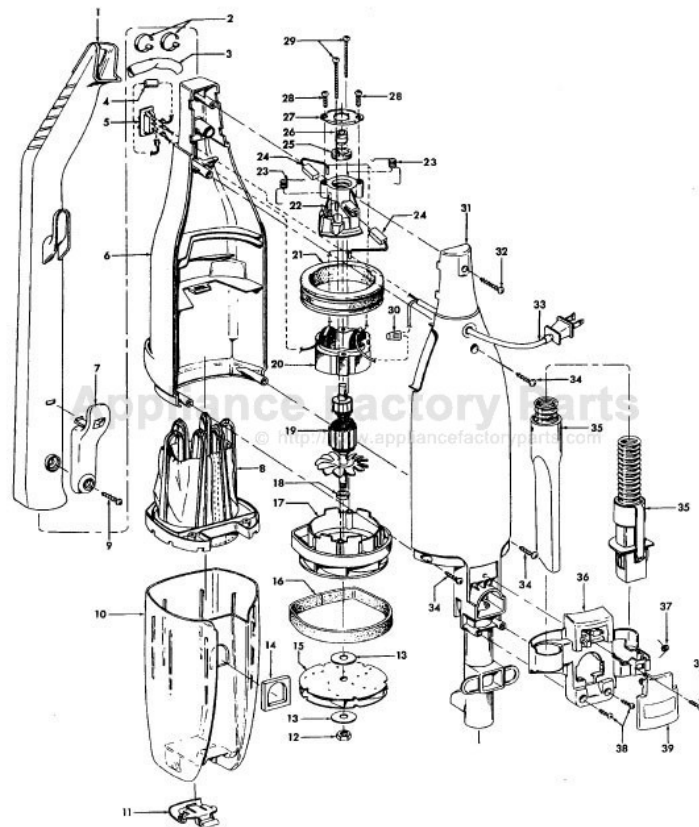

[Find Your HOOVER Vacuum Cleaner Parts - Select From 1456 Models](#)

----- Manual continues below -----