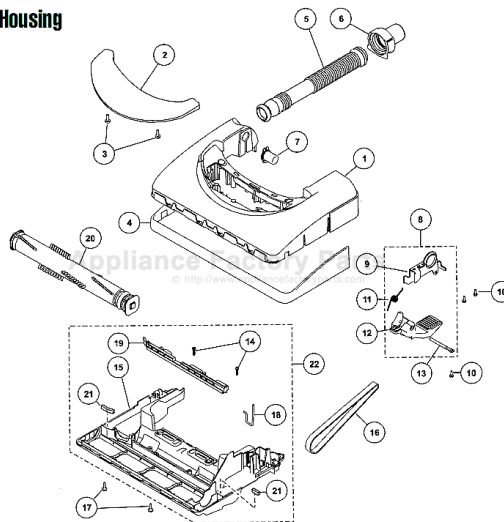

This Owner's Manual is provided and hosted by [Appliance Factory Parts](http://ApplianceFactoryParts.com).

PANASONIC V5451 Owner's Manual

[Shop genuine replacement parts for PANASONIC V5451](#)

Nozzle Housing

[Find Your PANASONIC Vacuum Cleaner Parts - Select From 605 Models](#)

----- Manual continues below -----

Models: MC-V5451

Nozzle Housing

1 P-111554 Nozzle housing

2 P-111555 Inner body

13 P-00051 Pedal screw

14 P-6140 Screw

Models: MC-V5451

Body

1	P-111560	Dust compartment	18	P-111569	Lead wire, motor	35	P-611
2	P-111561	Dust cover	19	P-000623	Wire connector	36	P-01
3	P-111562	Wand holder	20	P-111570	Lead wire, white	37	P-740
4	P-111563	Air guide	21	P-111571	Lead wire, black	38	P-111
5	P-111564	Valve grommet	22	P-111572	Wire cover	39	P-614
6	P-0698	Cord stopper	23	P-10848	Lead wire assembly	40	P-111
7	P-6140	Screw, cord stopper	24	P-000623	Wire connector	41	P-111
8	P-111286	On/off switch	25	P-111575	Handle retention clip	42	P-000
9	P-111565	Lead wire, black	26	P-111126	Motor support, rubber	43	P-111
10	P-111565	Lead wire, black	27	P-10670	Noise suppressor	44	P-780
11	P-10776	Protector	28	P-8184	Ring spacer	45	P-001
12	P-111567	Protector spring	29	P-111573	Bulb socket	46	P-105
13	P-10661	Protector cover	30	P-111574	Light bulb	47	P-111
14	P-10697	Body packing, right	31	P-111602	Window	48	P-111
15	P-111568	Body packing, left	32	P-111586	Filter cover	49	P-111
16	P-111601	Motor, fan unit	33	P-111587	Exhaust filter, electrostatic	50	P-818
17	P-8183	Motor support, rubber	34	P-111588	Shaft, wheel	51	P-982