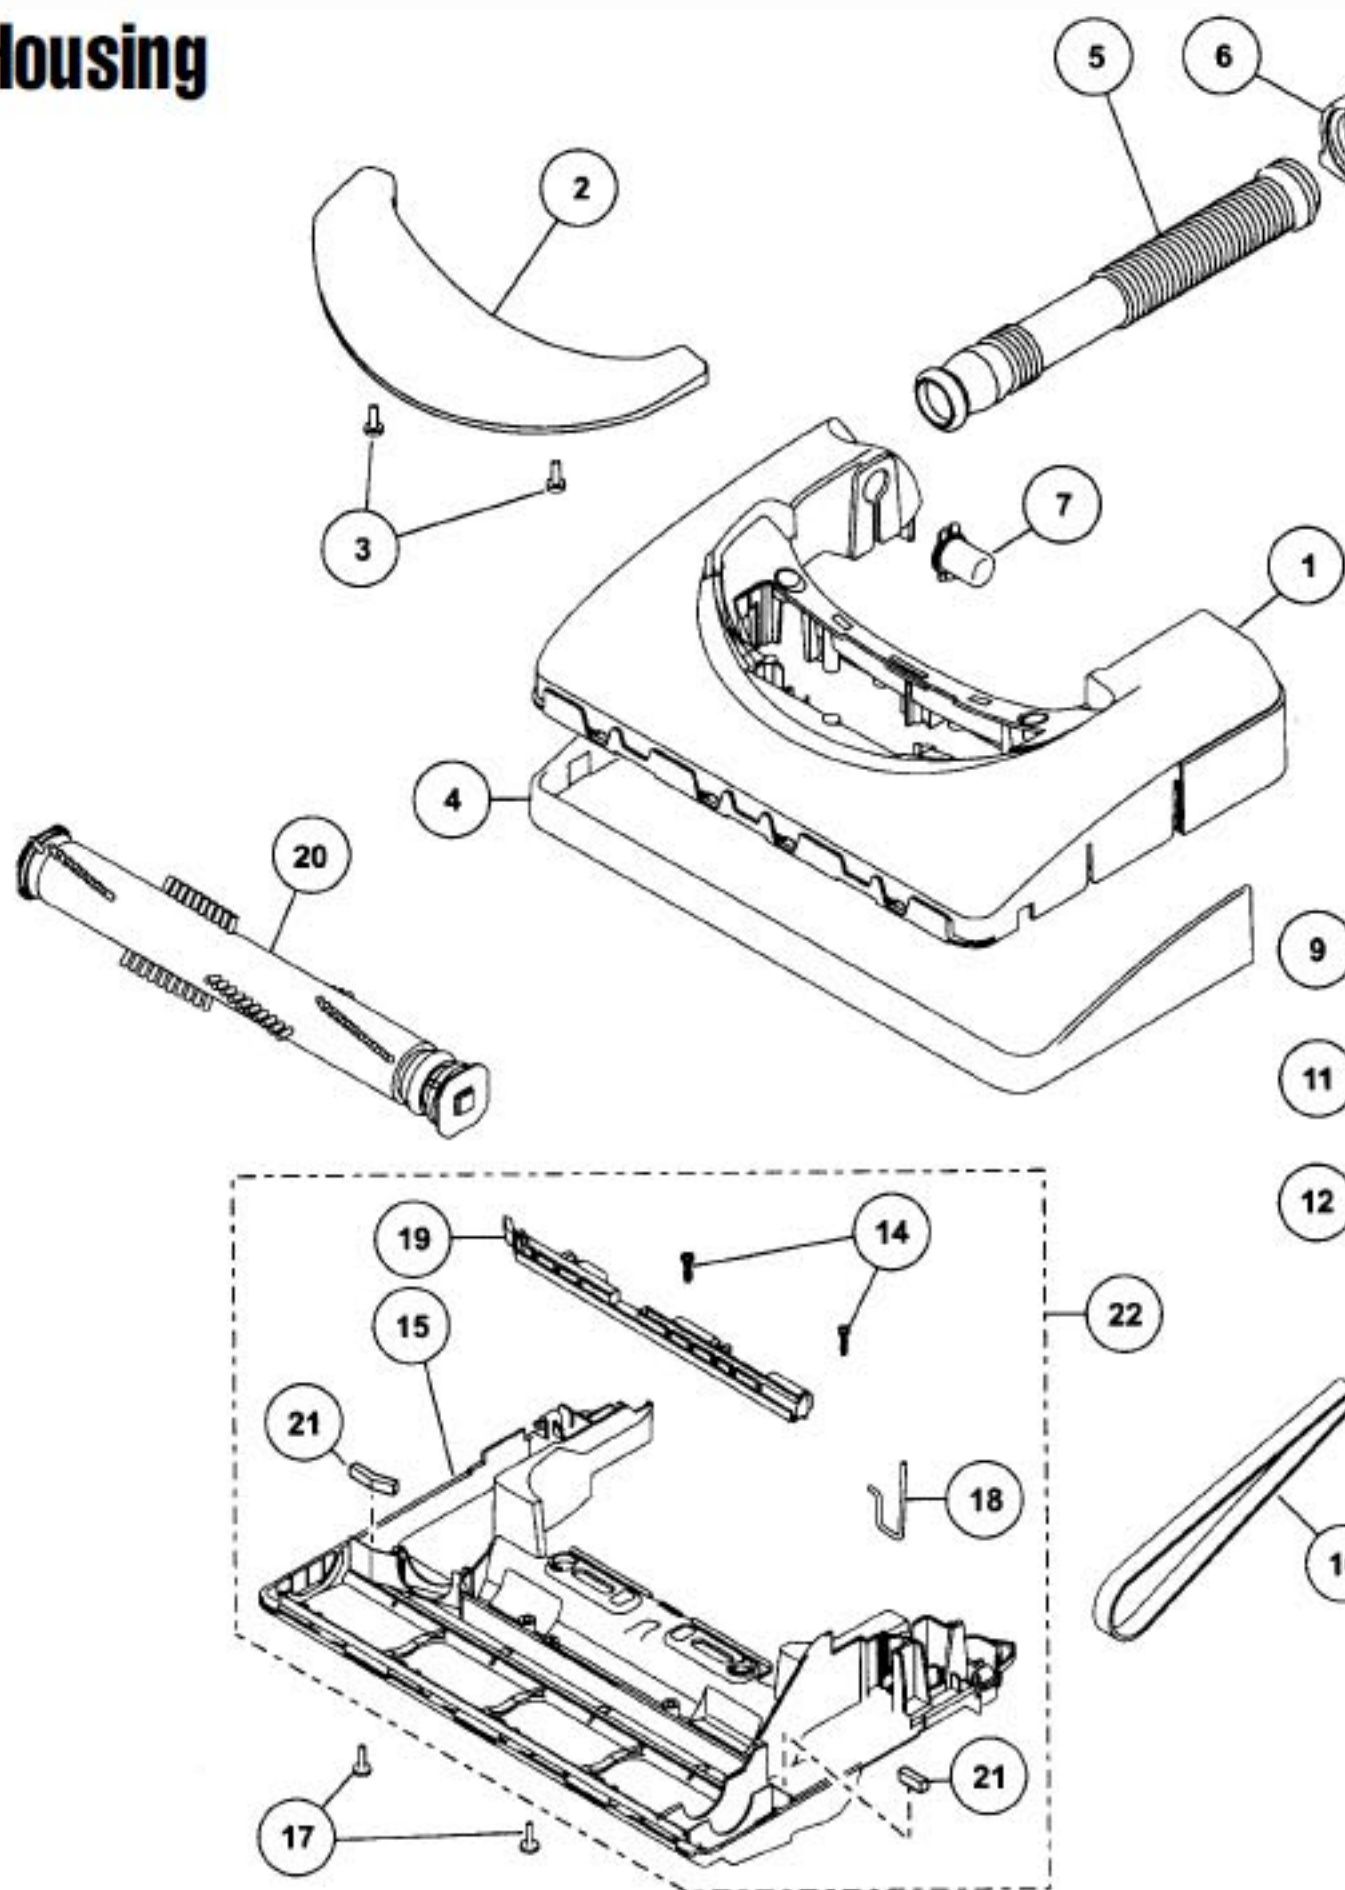

[Find Your PANASONIC Vacuum Cleaner Parts - Select From 605 Models](#)

----- Manual continues below -----

Models: MC-V5451

Nozzle Housing

1 P-111554 Nozzle housing

2 P-111555 Inner body

13 P-00051 Pedal screw

14 P-6140 Screw

Models: MC-V5451

Body

1	P-111560	Dust compartment	18	P-111569	Lead wire, motor	35	P-611
2	P-111561	Dust cover	19	P-000623	Wire connector	36	P-01
3	P-111562	Wand holder	20	P-111570	Lead wire, white	37	P-740
4	P-111563	Air guide	21	P-111571	Lead wire, black	38	P-111
5	P-111564	Valve grommet	22	P-111572	Wire cover	39	P-614
6	P-0698	Cord stopper	23	P-10848	Lead wire assembly	40	P-111
7	P-6140	Screw, cord stopper	24	P-000623	Wire connector	41	P-111
8	P-111286	On/off switch	25	P-111575	Handle retention clip	42	P-000
9	P-111565	Lead wire, black	26	P-111126	Motor support, rubber	43	P-111
10	P-111565	Lead wire, black	27	P-10670	Noise suppressor	44	P-780
11	P-10776	Protector	28	P-8184	Ring spacer	45	P-001
12	P-111567	Protector spring	29	P-111573	Bulb socket	46	P-105
13	P-10661	Protector cover	30	P-111574	Light bulb	47	P-111
14	P-10697	Body packing, right	31	P-111602	Window	48	P-111
15	P-111568	Body packing, left	32	P-111586	Filter cover	49	P-111
16	P-111601	Motor, fan unit	33	P-111587	Exhaust filter, electrostatic	50	P-818
17	P-8183	Motor support, rubber	34	P-111588	Shaft, wheel	51	P-982