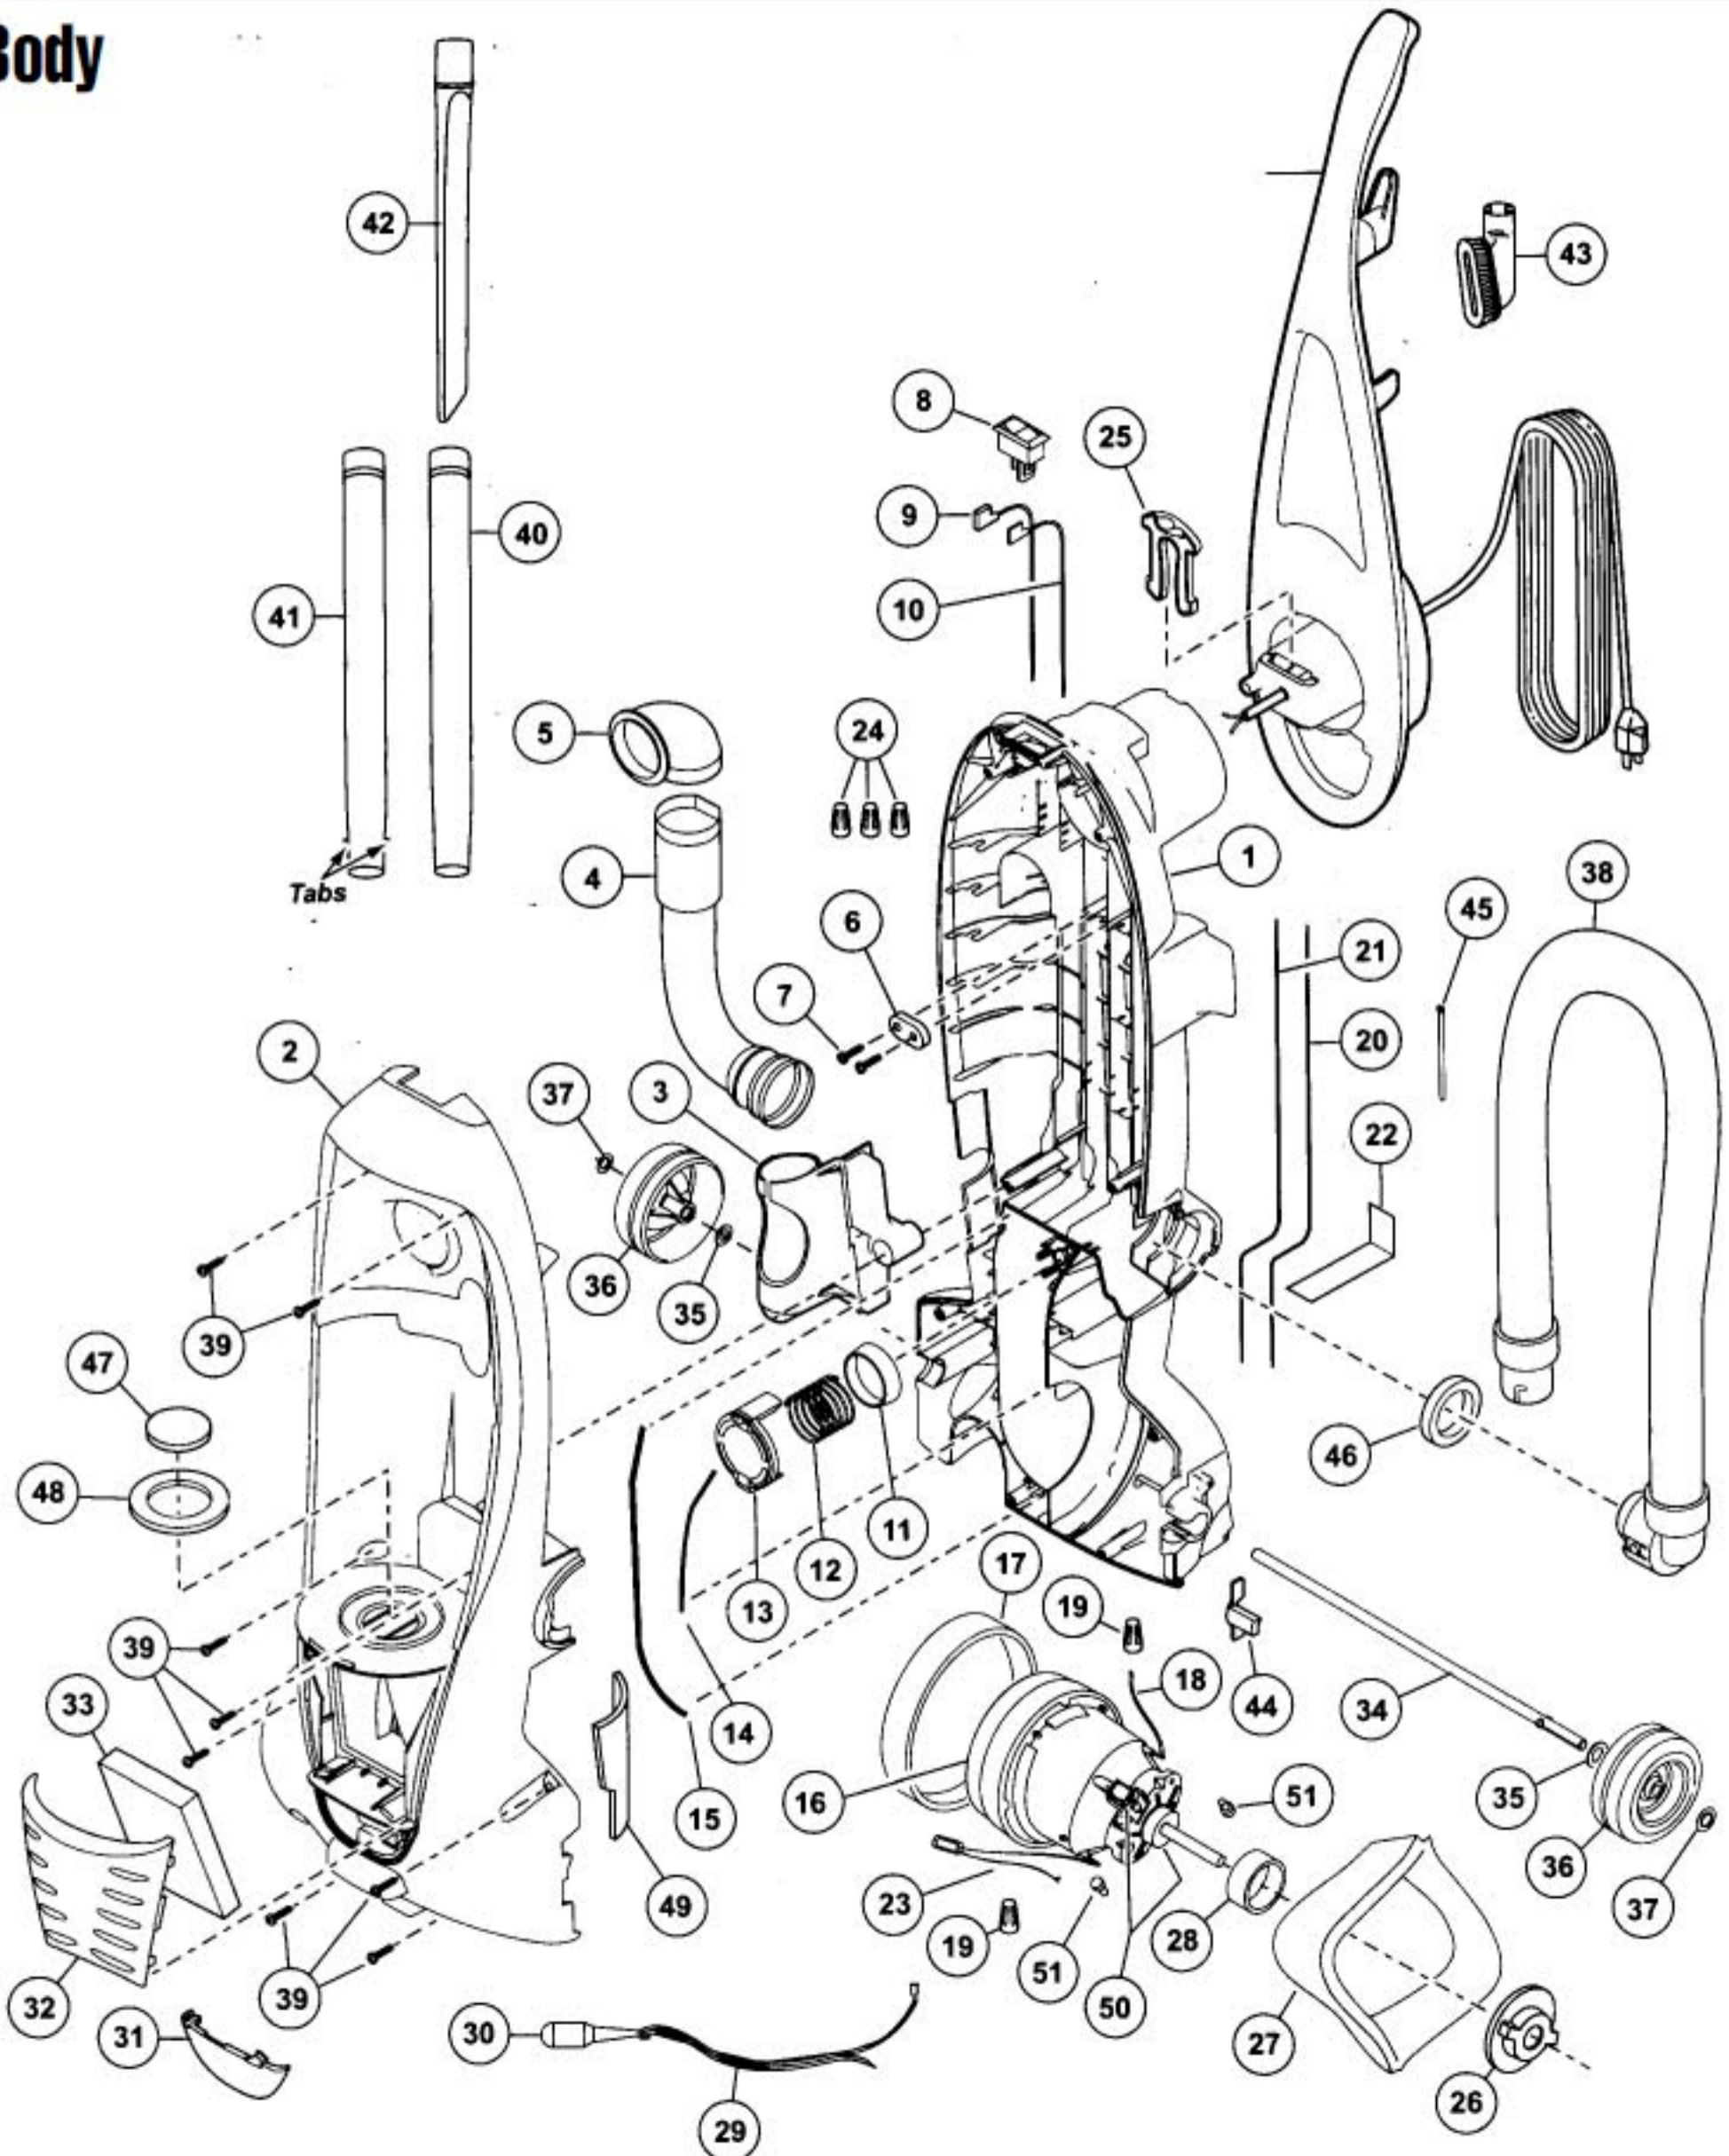

## Nozzle Housing

- |    |          |                               |    |          |                           |
|----|----------|-------------------------------|----|----------|---------------------------|
| 1  | P-111554 | Nozzle housing                | 13 | P-00051  | Pedal shaft               |
| 2  | P-111555 | Upper body                    | 14 | P-6140   | Screw, 10 pk              |
| 3  | P-6140   | Screws, upper body, 10 pk     | 15 | P-111557 | Lower plate               |
| 4  | P-10351  | Furniture guard               | 16 | P-00181  | Belt                      |
| 5  | P-10541  | Nozzle hose                   | 17 | P-6800   | Screw, lower plate, 10 pk |
| 6  | P-111556 | Connector pipe                | 18 | P-9861   | Belt cover                |
| 7  | P-10819  | Plastic shaft                 | 19 | P-111558 | Lower plate               |
| 8  | P-10733  | Handle release pedal assembly | 20 | P-111559 | Agitator unit             |
| 9  | P-000095 | Frame                         | 21 | P-10394  | Packing, lower plate/body |
| 10 | P-4104   | Screw, pedal/frame assembly   | 22 | P-9858   | Lower plate assembly      |
| 11 | P-111427 | Spring                        |    |          |                           |
| 12 | P-4720   | Pedal                         |    |          |                           |

## Body

Models: MC-V5451