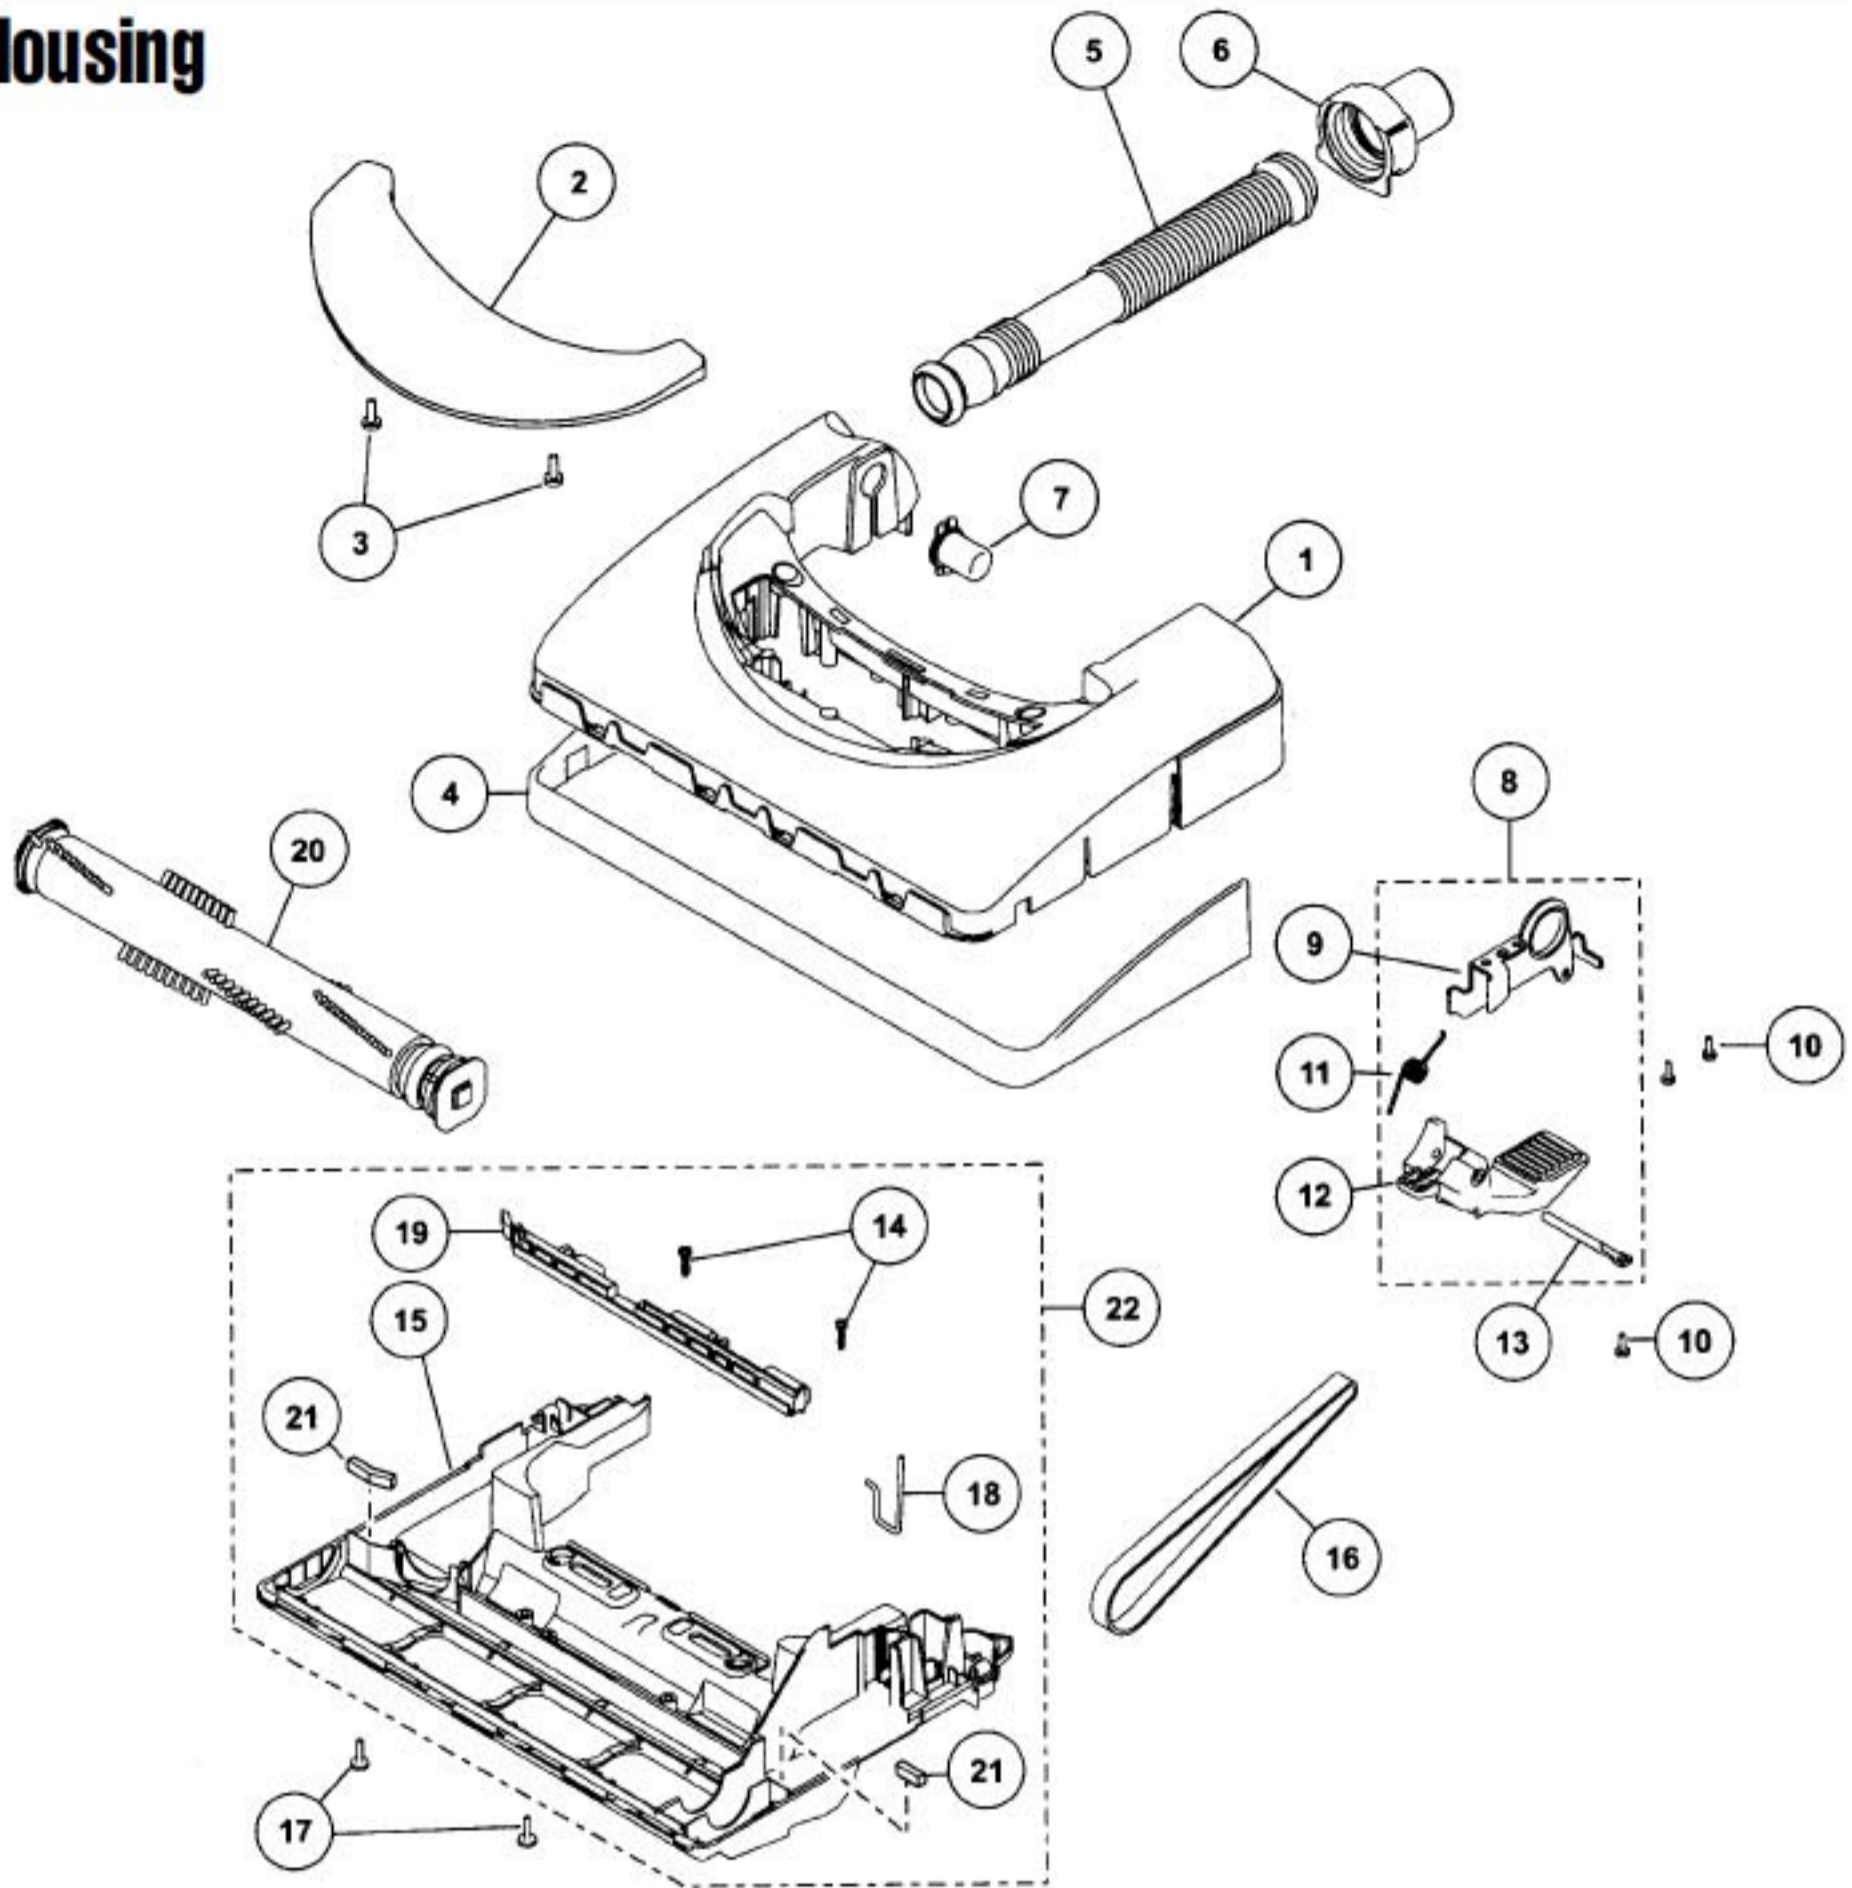

## Nozzle Housing

- |    |          |                               |    |          |                           |
|----|----------|-------------------------------|----|----------|---------------------------|
| 1  | P-111554 | Nozzle housing                | 13 | P-00051  | Pedal shaft               |
| 2  | P-111555 | Upper body                    | 14 | P-6140   | Screw, 10 pk              |
| 3  | P-6140   | Screws, upper body, 10 pk     | 15 | P-111557 | Lower plate               |
| 4  | P-10351  | Furniture guard               | 16 | P-00181  | Belt                      |
| 5  | P-10541  | Nozzle hose                   | 17 | P-6800   | Screw, lower plate, 10 pk |
| 6  | P-111556 | Connector pipe                | 18 | P-9861   | Belt cover                |
| 7  | P-10819  | Plastic shaft                 | 19 | P-111558 | Lower plate               |
| 8  | P-10733  | Handle release pedal assembly | 20 | P-111559 | Agitator unit             |
| 9  | P-000095 | Frame                         | 21 | P-10394  | Packing, lower plate/body |
| 10 | P-4104   | Screw, pedal/frame assembly   | 22 | P-9858   | Lower plate assembly      |
| 11 | P-111427 | Spring                        |    |          |                           |
| 12 | P-4720   | Pedal                         |    |          |                           |