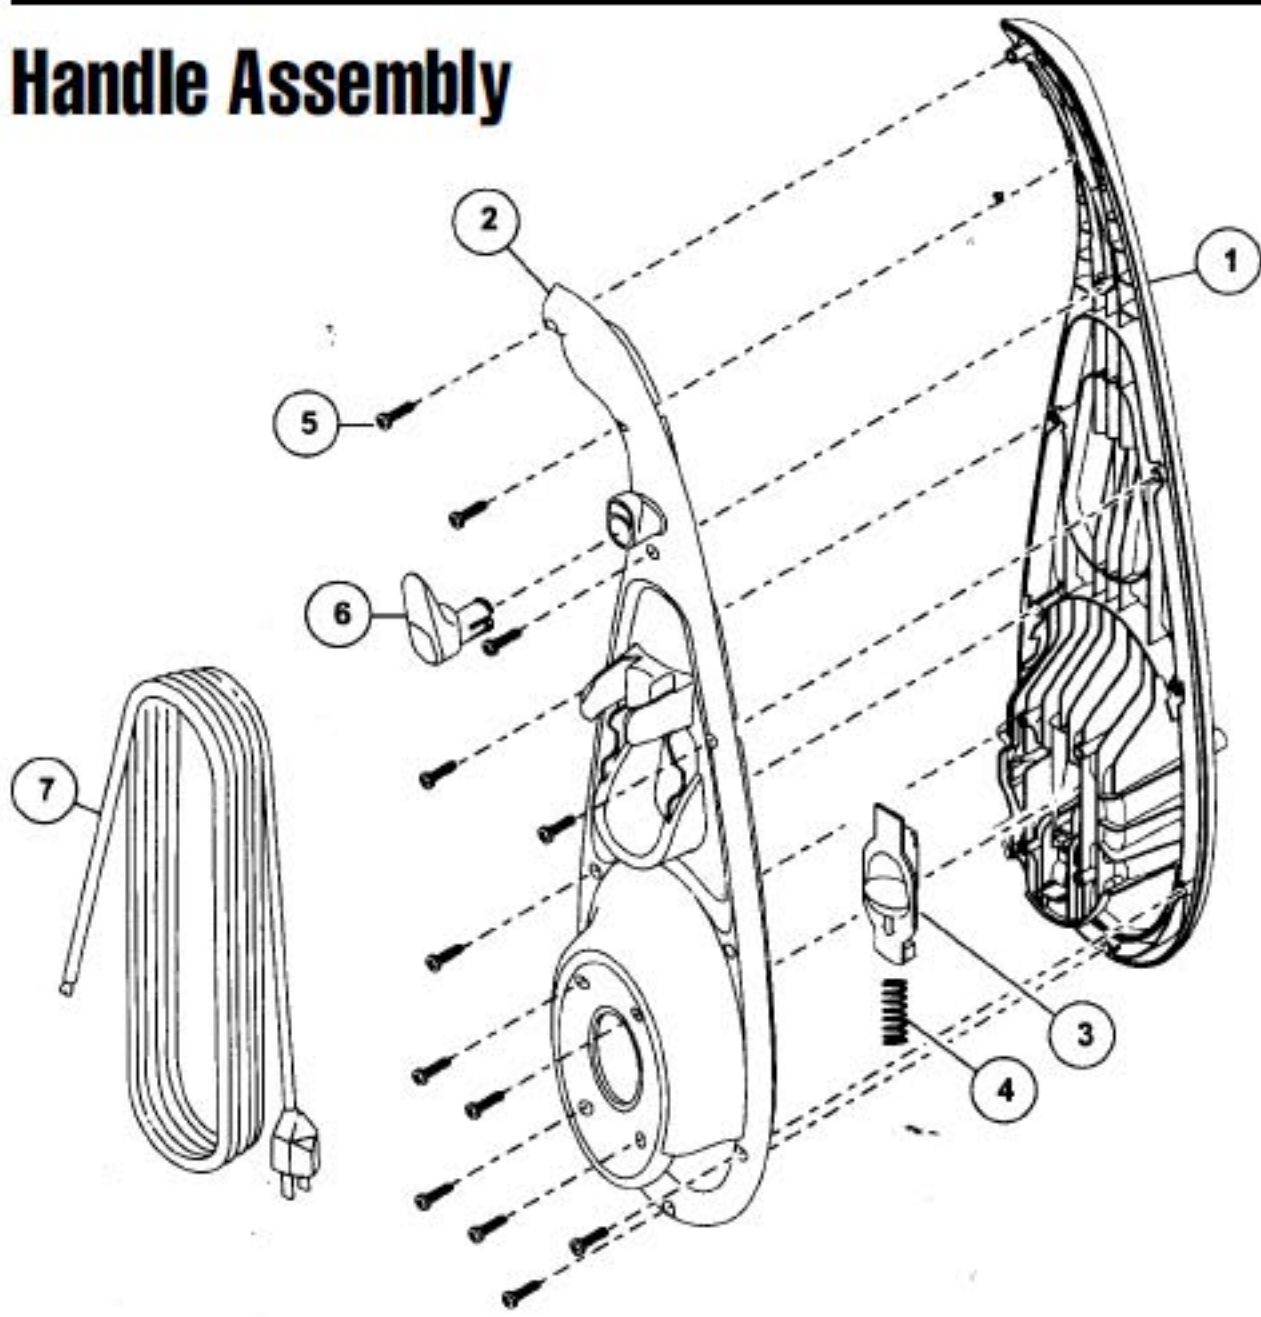

Handle Assembly

Dust B

5

1

3