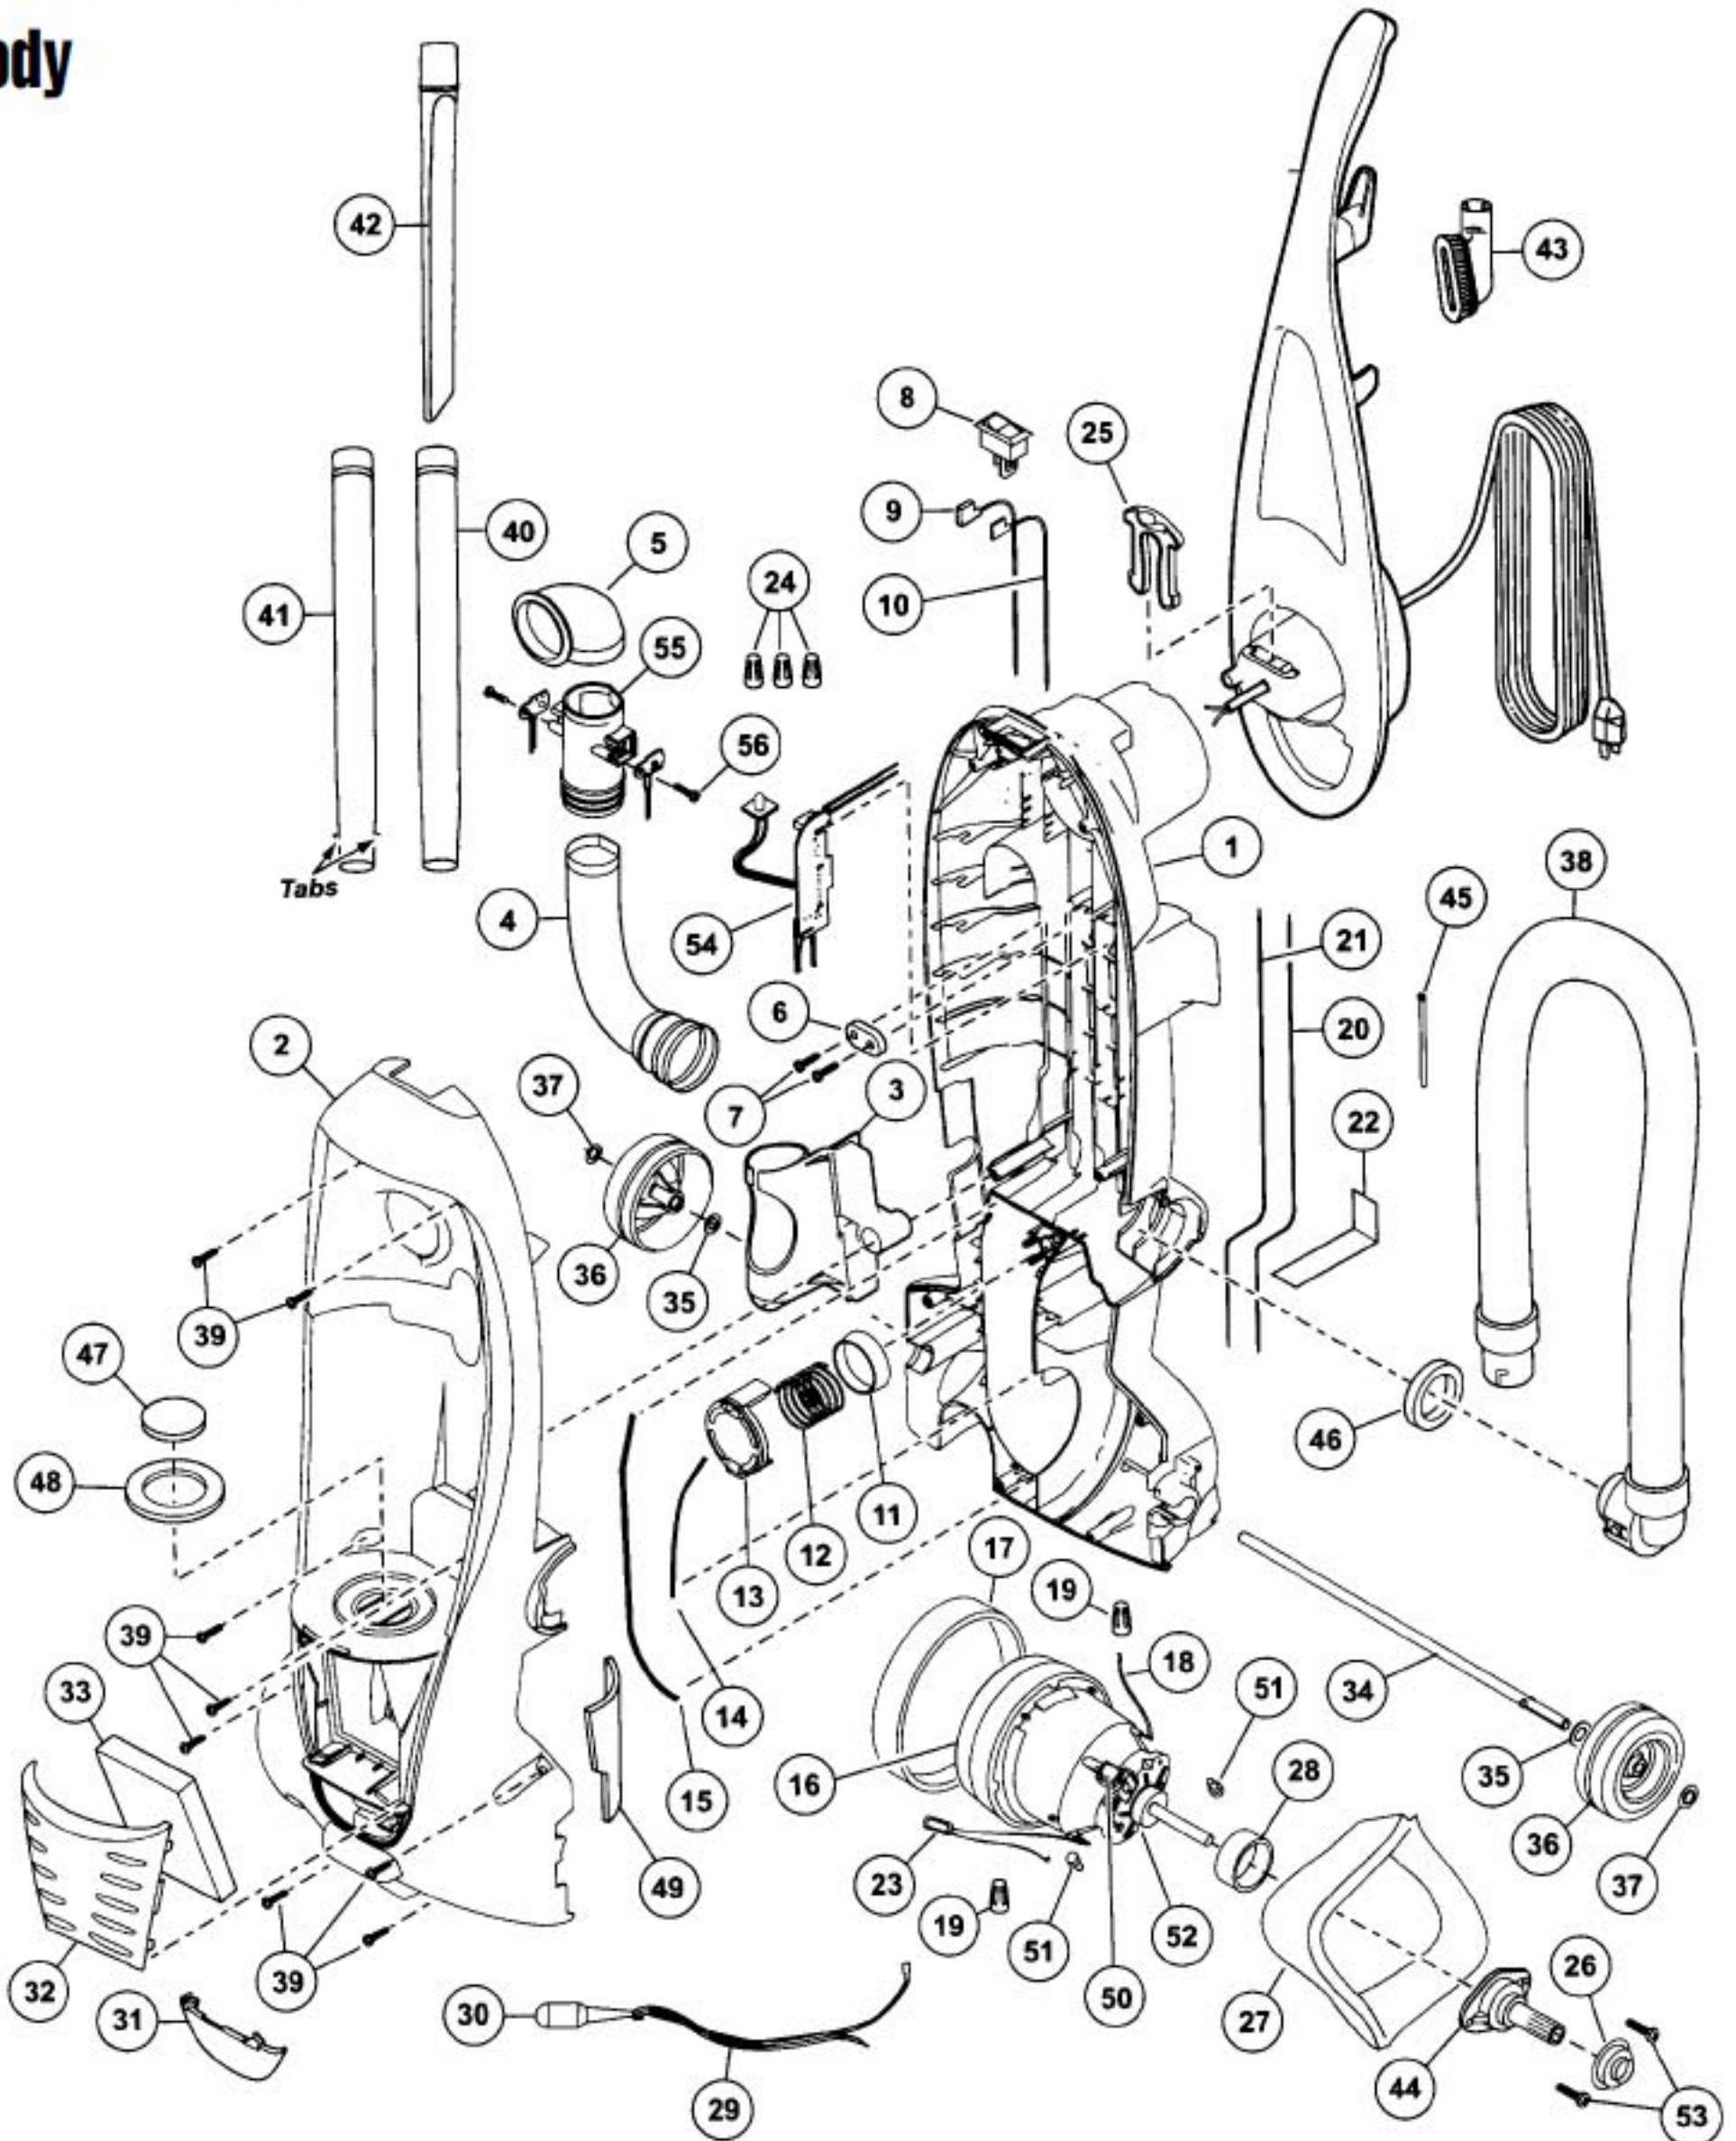

Models: MC-V5491

Nozzle Housing

Index	Part No.	Description
1	P-111740	Nozzle housing
2	P-111709	Furniture guard
3	P-111638	Lower plate
4	P-111639	Nozzle pipe
5	P-111640	Nozzle housing
6	P-111556	Connector pipe
7	P-9888	Roller, nozzle
8	P-10357	Shaft, roller
9	P-9861	Belt cover
10	P-111641	Belt guard
11	P-111642	Agitator unit

Index	Part No.	Description
12	P-00181	Belt
13	P-10733	Handle release assembly
14	P-4104	Screw
15	P-10835	Pedal cover
16	P-6140	Screw (lower plate)
17	P-111643	Bracket (handle release assembly)
18	P-4720	Pedal (handle release assembly)
19	P-513	Pedal shaft (handle release assembly)
20	P-9857	Pedal spring (handle release assembly)
21	P-111710	Nozzle packing
22	P-111644	Lower plate assembly

Models: MC-V5491

Body

Models: MC-V5491

Body

Index	Part No.	Description
1	P-111645	Dust compartment
2	P-111727	Dust cover
3	P-111728	Wand holder
4	P-111729	Air guide
5	P-111564	Valve grommet
6	P-0698	Cord stopper
7	P-6140	Screw (cord stopper)
8	P-10602	On/off switch
9	P-111565	Lead wire (black)
10	P-111566	Lead wire (black)
11	P-10776	Protector
12	P-111567	Protector swing
13	P-10661	Protector cover
14	P-10697	Body packing (right)
15	P-111568	Body packing (left)
16	P-111328	Motor (fan unit)
17	P-9911	Motor support (rubber)
18	P-111569	Lead wire (motor)
19	P-000623	Wire connector
20	P-111570	Lead wire (white)
21	P-111571	Lead wire (black)
22	P-111572	Wire cover
23	P-111290	Lead wire assembly
24	P-000623	Wire connector
25	P-111575	Handle retention clip
26	P-0293	Motor support (rubber)
27	P-111730	Noise suppressor
28	P-8184	Ring spacer

Handle Assembly

Index	Part No.	Description
1	P-111732	Handle A
2	P-111593	Handle B
3	P-111594	Handle release lock
4	P-10643	Spring, handle release lock
5	P-6140	Screws
6	P-7035	Upper cord storage hook
7	P-111733	Power cord