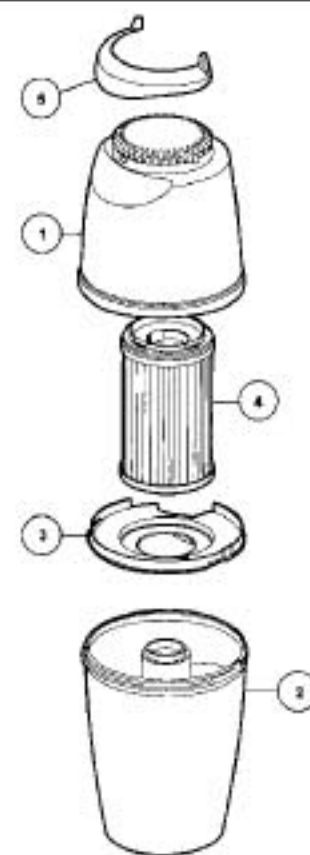

Dust Bin Assembly

Index	Part No.	Description
1	P-111596	Dust bin lid
2	P-111597	Dust bin
3	P-111598	Filter screen
4	P-111599	Filter
5	P-111600	Handle