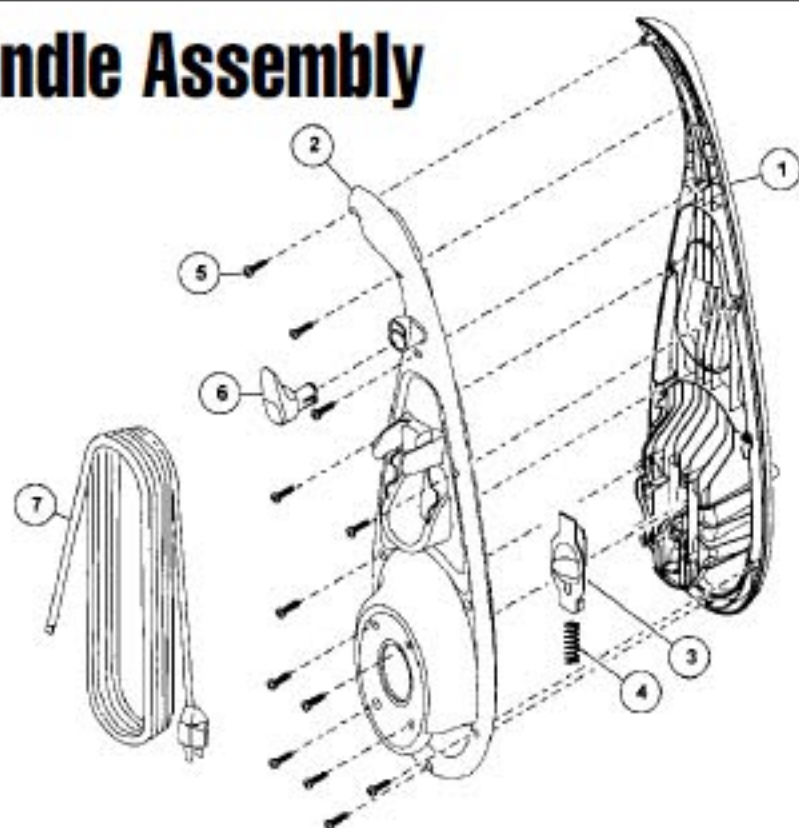

Index	Part No.	Description
29	P-111573	Bulb socket
30	P-111574	Light bulb
31	P-111602	Window
32	P-111649	Filter cover
33	P-111372	Exhaust filter (HEPA)
34	P-10968	Shaft (wheel)
35	P-6115	Washer
36	P-0114	Wheel
37	P-74009	Stopper (wheel)
38	P-111589	Hose assembly
39	P-6140	Screw
40	P-111394	Extension wand
41	P-111300	Extension wand (with tabs)
42	P-111731	Crevice tool
43	P-6088	Dusting brush
44	P-111436	Flange
45	P-00104	Wire tie
46	P-111650	Suction Inlet packing
47	P-111603	Secondary filter
48	P-111590	Dust packing
49	P-111591	rear cover packing
50	P-8182	Carbon brush assembly
51	P-9823	Screw (carbon brush assembly)
52	P-111734	Carbon brush assembly (light terminal)
53	P-111433	Screw (motor support)
54	P-111735	PCB assembly
55	P-111736	Tube A
56	P-00086	Screw (lens holder)

Handle Assembly

Index	Part No.	Description
1	P-111732	Handle A
2	P-111593	Handle B
3	P-111594	Handle release lock
4	P-10643	Spring, handle release lock
5	P-6140	Screws
6	P-7035	Upper cord storage hook
7	P-111733	Power cord