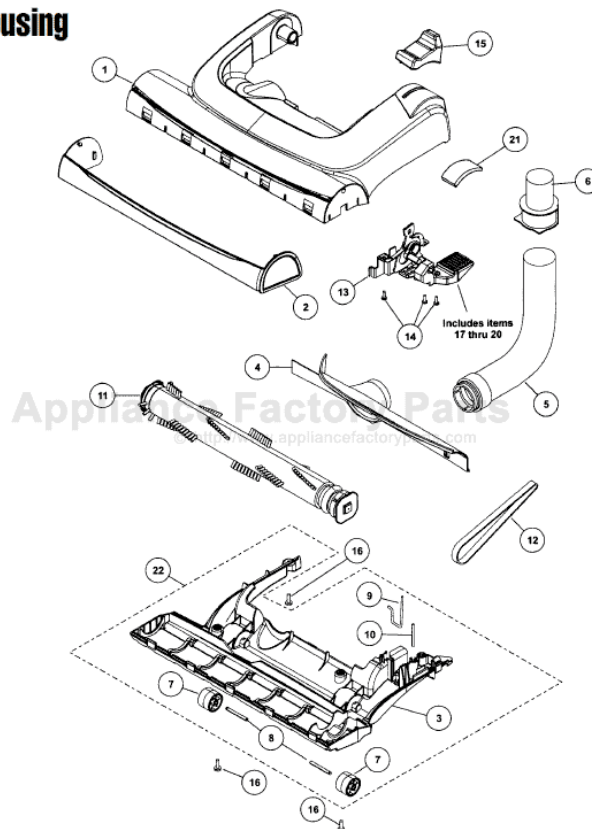

Nozzle Housing

[Find Your PANASONIC Vacuum Cleaner Parts - Select From 605 Models](#)

----- Manual continues below -----