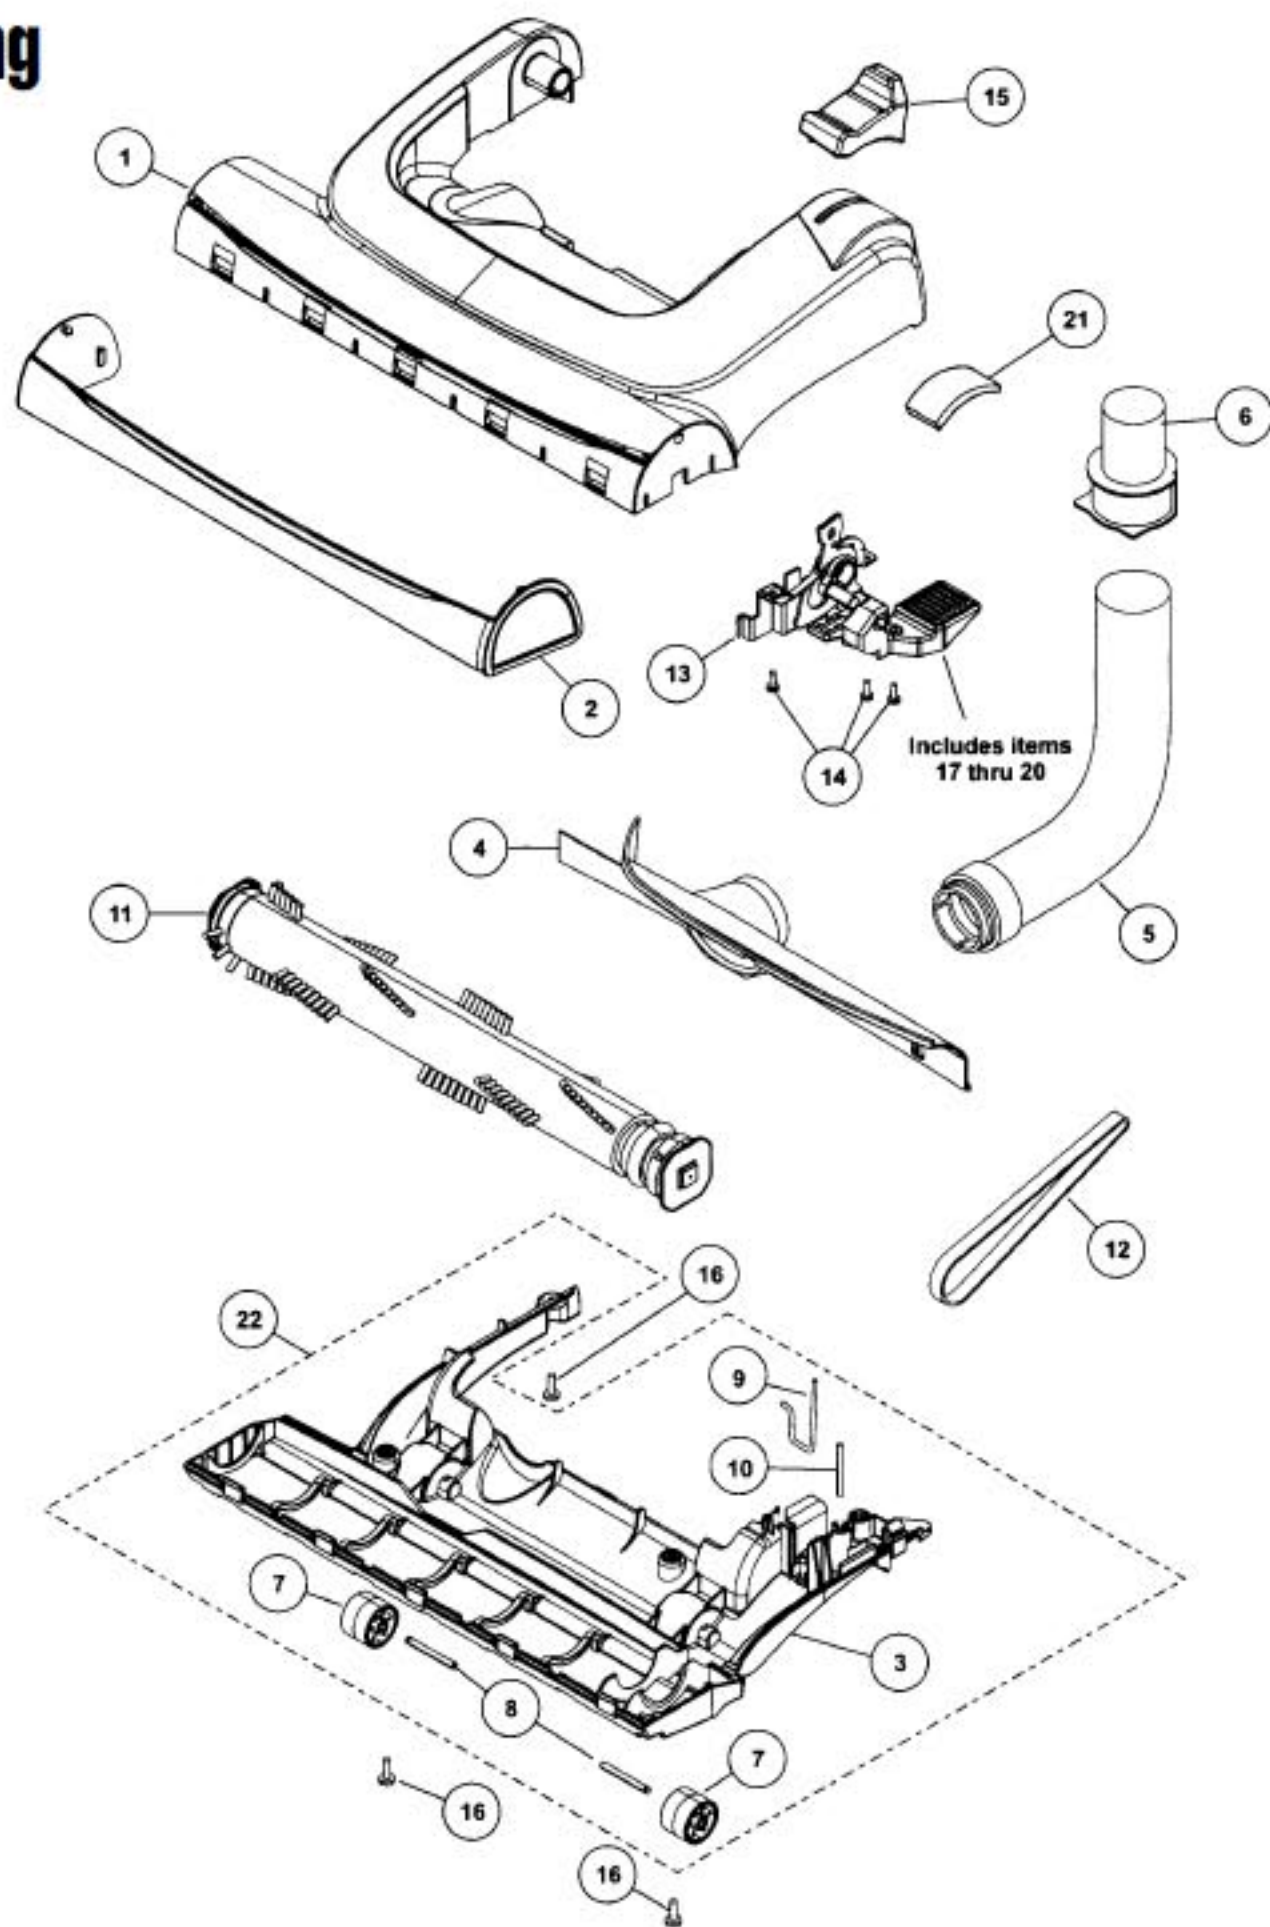

Models: MC-V5491

Nozzle Housing

Index	Part No.	Description
1	P-111740	Nozzle housing
2	P-111709	Furniture guard
3	P-111638	Lower plate
4	P-111639	Nozzle pipe
5	P-111640	Nozzle housing
6	P-111556	Connector pipe
7	P-9888	Roller, nozzle
8	P-10357	Shaft, roller
9	P-9861	Belt cover
10	P-111641	Belt guard
11	P-111642	Agitator unit

Index	Part No.	Description
12	P-00181	Belt
13	P-10733	Handle release assembly
14	P-4104	Screw
15	P-10835	Pedal cover
16	P-6140	Screw (lower plate)
17	P-111643	Bracket (handle release assembly)
18	P-4720	Pedal (handle release assembly)
19	P-513	Pedal shaft (handle release assembly)
20	P-9857	Pedal spring (handle release assembly)
21	P-111710	Nozzle packing
22	P-111644	Lower plate assembly

Models: MC-V5491

Body

Models: MC-V5491

Body

Index	Part No.	Description
1	P-111645	Dust compartment
2	P-111727	Dust cover
3	P-111728	Wand holder
4	P-111729	Air guide
5	P-111564	Valve grommet
6	P-0698	Cord stopper
7	P-6140	Screw (cord stopper)
8	P-10602	On/off switch
9	P-111565	Lead wire (black)
10	P-111566	Lead wire (black)
11	P-10776	Protector
12	P-111567	Protector swing
13	P-10661	Protector cover
14	P-10697	Body packing (right)
15	P-111568	Body packing (left)
16	P-111328	Motor (fan unit)
17	P-9911	Motor support (rubber)
18	P-111569	Lead wire (motor)
19	P-000623	Wire connector
20	P-111570	Lead wire (white)
21	P-111571	Lead wire (black)
22	P-111572	Wire cover
23	P-111290	Lead wire assembly
24	P-000623	Wire connector
25	P-111575	Handle retention clip
26	P-0293	Motor support (rubber)
27	P-111730	Noise suppressor
28	P-8184	Ring spacer

Handle Assembly

Index	Part No.	Description
1	P-111732	Handle A
2	P-111593	Handle B
3	P-111594	Handle release lock
4	P-10643	Spring, handle release lock
5	P-6140	Screws
6	P-7035	Upper cord storage hook
7	P-111733	Power cord