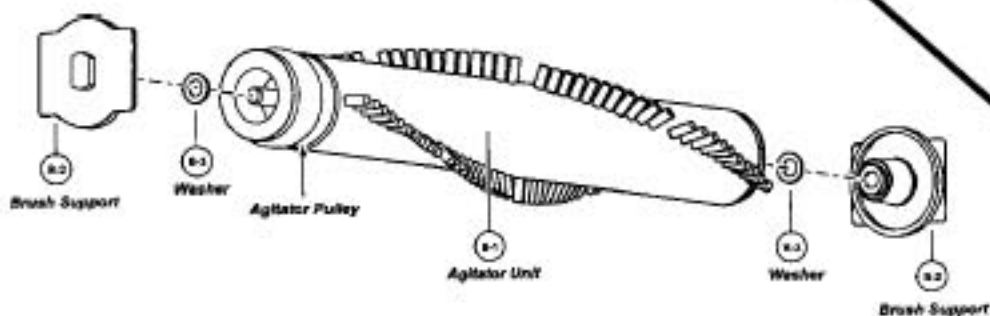

Agitator Assembly

1	P-111448	Agitator unit
2	P-0693	Brush support
3	P-0030	Washer