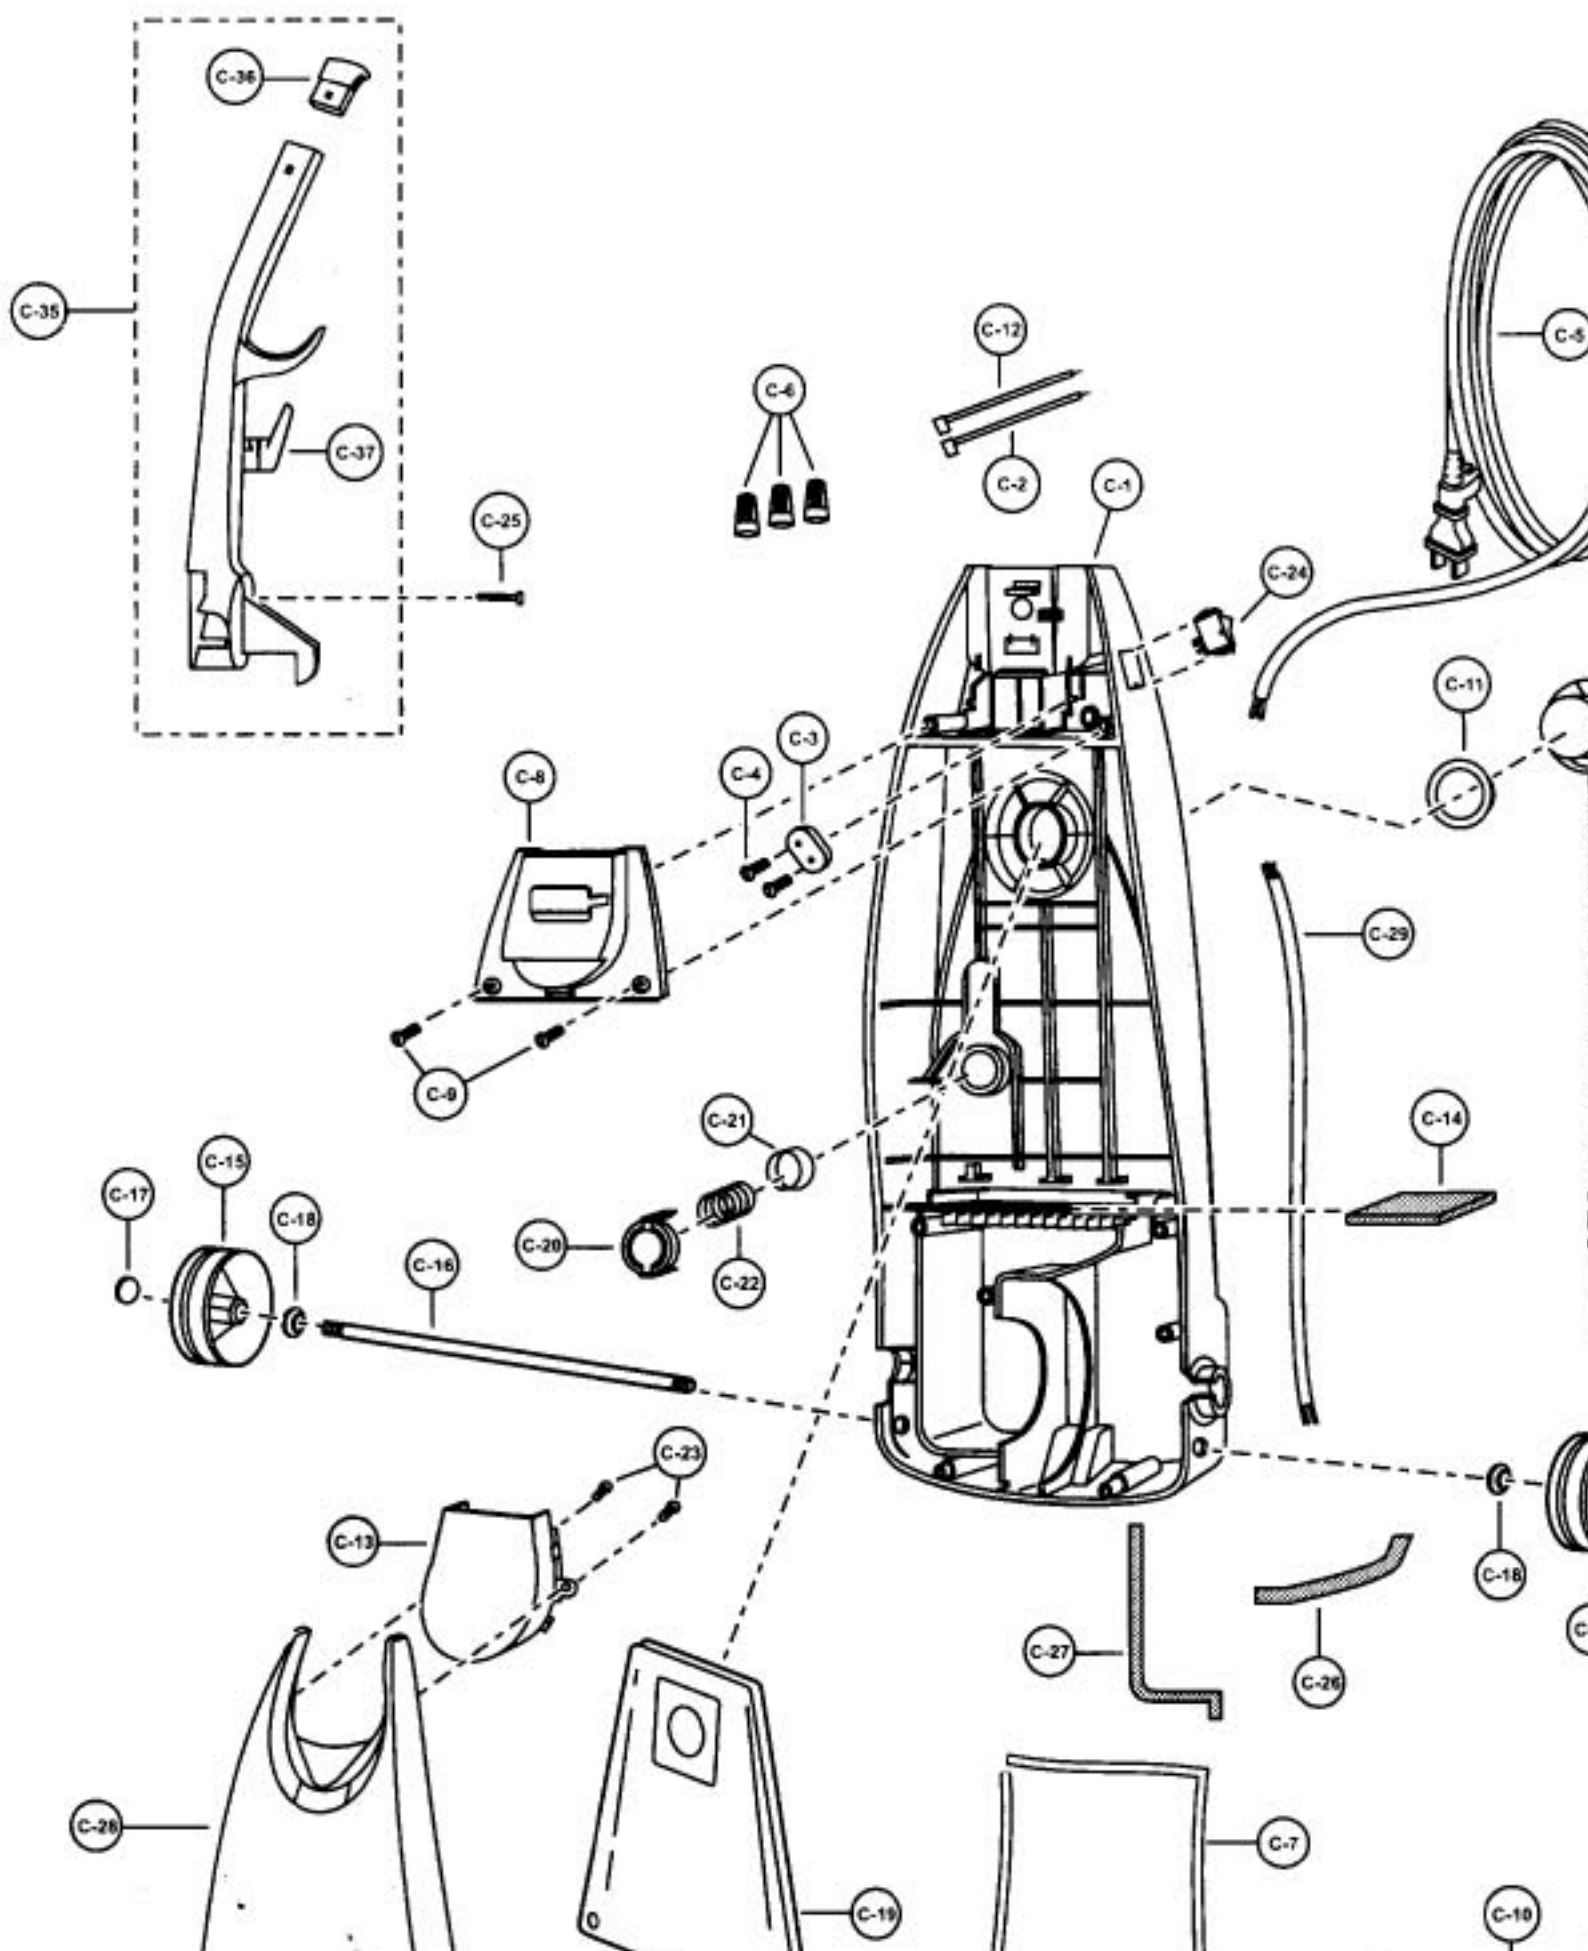

----- Manual continues below -----

Models: MC-V5706

Nozzle Assembly

- | | | |
|----|----------|----------------------|
| 1 | P-00233 | Nozzle housing |
| 2 | P-111578 | Window |
| 3 | P-10819 | Shaft, plastic |
| 4 | P-11014 | Furniture guard |
| 5 | P-810 | Packing, nozzle |
| 6 | P-58 | Spring, pedal |
| 7 | P-6140 | Screw |
| 8 | P-00181 | Belt |
| 9 | P-9197 | Lower plate assembly |
| 10 | P-2707 | Lower plate |
| 11 | P-7500 | Packing, lower plate |
| 12 | P-43 | Belt cover |
| 13 | P-6800 | screw, lower plate |
| 14 | P-10304 | Nozzle hose, short |
| 15 | P-78 | Plastic holder |

Agitator Assembly

- | | | |
|---|----------|---------------|
| 1 | P-111448 | Agitator unit |
| 2 | P-0693 | Brush support |
| 3 | P-0030 | Washer |

Models: MC-V5706

Models: MC-V5706

1	P-111579	Dust compartment unit
2	P-10508	Lead wire, black
3	P-10870	Cord stopper
4	P-6140	Screw, cord stopper
5	P-111580	Power cord
6	P-000623	Wire connector, 10 pk
7	P-10309	Packing, dust compartment
8	P-10312	Switch cover
9	P-6140	Screw, switch cover
10	P-6069	Crevice tool
11	P-10512	Packing, suction inlet
12	P-4410	Lead wire
13	P-111581	Front cover
14	P-10314	Secondary filter, foam
15	P-0114	Wheel
16	P-10968	Shaft, wheel
17	P-74009	Stopper, wheel, 10 pk
18	P-6115	Washer, wheel, 10 pk
19	P-111477	Dust bag, paper