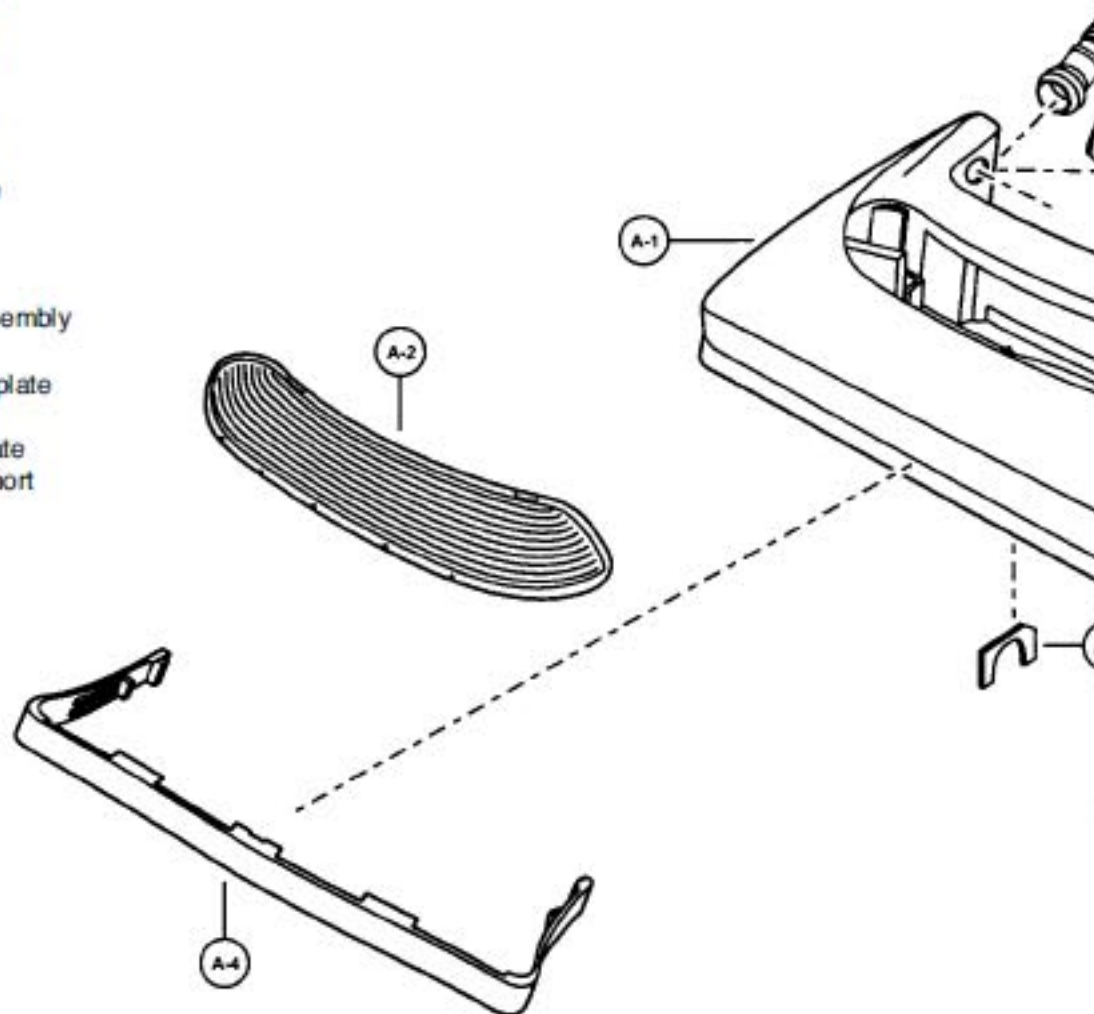

----- Manual continues below -----

Models: MC-V5706

Nozzle Assembly

- | | | |
|----|----------|----------------------|
| 1 | P-00233 | Nozzle housing |
| 2 | P-111578 | Window |
| 3 | P-10819 | Shaft, plastic |
| 4 | P-11014 | Furniture guard |
| 5 | P-810 | Packing, nozzle |
| 6 | P-58 | Spring, pedal |
| 7 | P-6140 | Screw |
| 8 | P-00181 | Belt |
| 9 | P-9197 | Lower plate assembly |
| 10 | P-2707 | Lower plate |
| 11 | P-7500 | Packing, lower plate |
| 12 | P-43 | Belt cover |
| 13 | P-6800 | screw, lower plate |
| 14 | P-10304 | Nozzle hose, short |
| 15 | P-78 | Plastic holder |