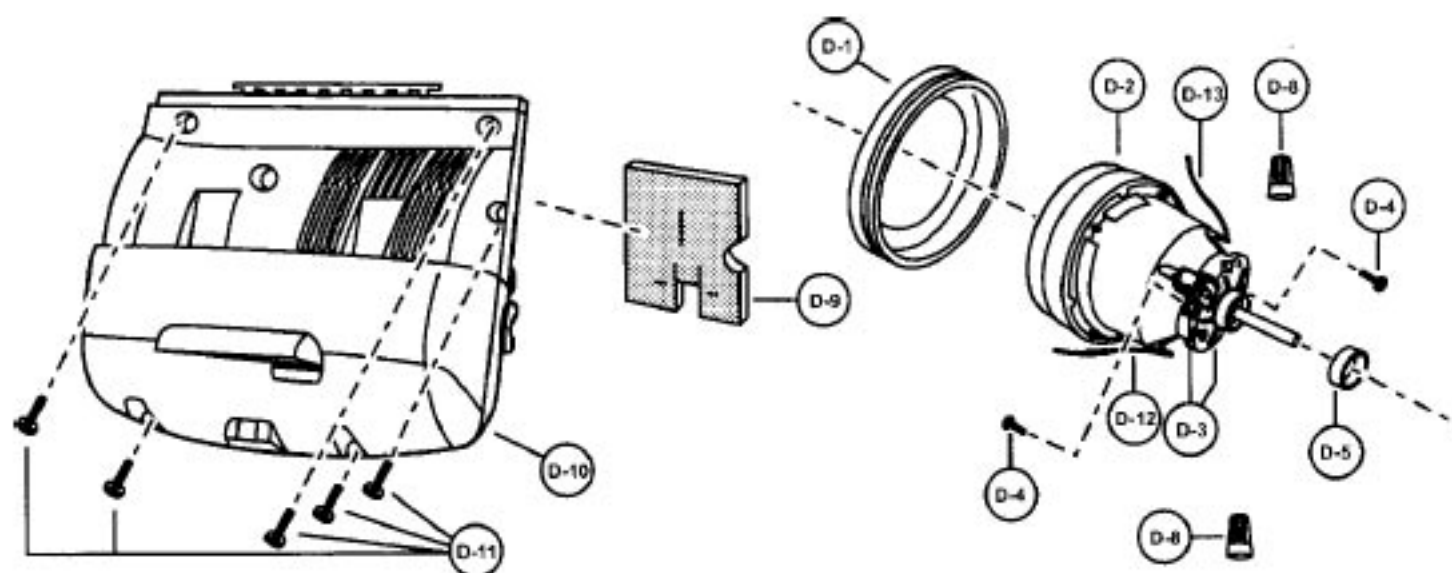

Models: MC-V5706

1	P-111579	Dust compartment unit
2	P-10508	Lead wire, black
3	P-10870	Cord stopper
4	P-6140	Screw, cord stopper
5	P-111580	Power cord
6	P-000623	Wire connector, 10 pk
7	P-10309	Packing, dust compartment
8	P-10312	Switch cover
9	P-6140	Screw, switch cover
10	P-6069	Crevice tool
11	P-10512	Packing, suction inlet
12	P-4410	Lead wire
13	P-111581	Front cover
14	P-10314	Secondary filter, foam
15	P-0114	Wheel
16	P-10968	Shaft, wheel
17	P-74009	Stopper, wheel, 10 pk
18	P-6115	Washer, wheel, 10 pk
19	P-111477	Dust bag, paper

20	P-10315	Protecto
21	P-6096	Protecto
22	P-10316	Protecto
23	P-6140	Screw, f
24	P-10602	On/off s
25	P-9907	Handle s
26	P-10697	Packing
27	P-5860	Packing
28	P-111582	Dust cov
29	P-3820	Wire cor
30	P-000040	Exhaust
31	P-10327	Hose
32	P-5475	Hose ad
33	P-6088	Dusting
34	P-60104	Wand, w
35	P-111583	Handle
36	P-111584	Handle c
37	P-111293	Upper co

Motor

1	P-0293	Motor support rubber, front
2	P-10846	Fan motor unit
3	P-8182	Carbon brush assembly
4	P-9823	Screw, carbon brush assembly
5	P-8184	Rug spacer
6	P-8183	Motor support rubber, rear
7	P-9931	Noise suppressor
8	P-000623	Wire connector, 10 pk
9	P-11092	Packing, rear cover