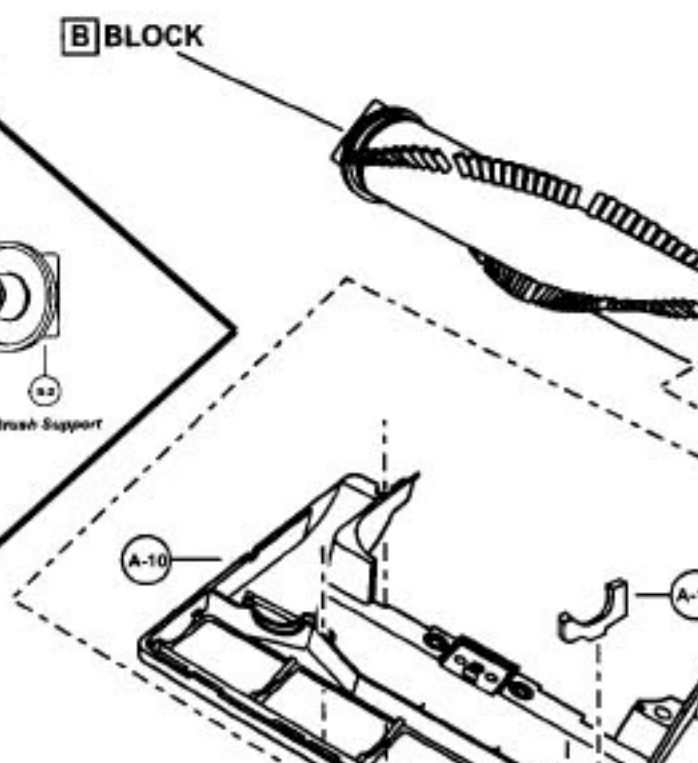

----- Manual continues below -----

Models: MC-V5706

Nozzle Assembly

- | | | |
|----|----------|----------------------|
| 1 | P-00233 | Nozzle housing |
| 2 | P-111578 | Window |
| 3 | P-10819 | Shaft, plastic |
| 4 | P-11014 | Furniture guard |
| 5 | P-810 | Packing, nozzle |
| 6 | P-58 | Spring, pedal |
| 7 | P-6140 | Screw |
| 8 | P-00181 | Belt |
| 9 | P-9197 | Lower plate assembly |
| 10 | P-2707 | Lower plate |
| 11 | P-7500 | Packing, lower plate |
| 12 | P-43 | Belt cover |
| 13 | P-6800 | screw, lower plate |
| 14 | P-10304 | Nozzle hose, short |
| 15 | P-78 | Plastic holder |

Agitator Assembly

- | | | |
|---|----------|---------------|
| 1 | P-111448 | Agitator unit |
| 2 | P-0693 | Brush support |
| 3 | P-0030 | Washer |

Models: MC-V5706

Models: MC-V5706

1	P-111579	Dust compartment unit
2	P-10508	Lead wire, black
3	P-10870	Cord stopper
4	P-6140	Screw, cord stopper
5	P-111580	Power cord
6	P-000623	Wire connector, 10 pk
7	P-10309	Packing, dust compartment
8	P-10312	Switch cover
9	P-6140	Screw, switch cover
10	P-6069	Crevice tool
11	P-10512	Packing, suction inlet
12	P-4410	Lead wire
13	P-111581	Front cover
14	P-10314	Secondary filter, foam
15	P-0114	Wheel
16	P-10968	Shaft, wheel
17	P-74009	Stopper, wheel, 10 pk
18	P-6115	Washer, wheel, 10 pk
19	P-111477	Dust bag, paper