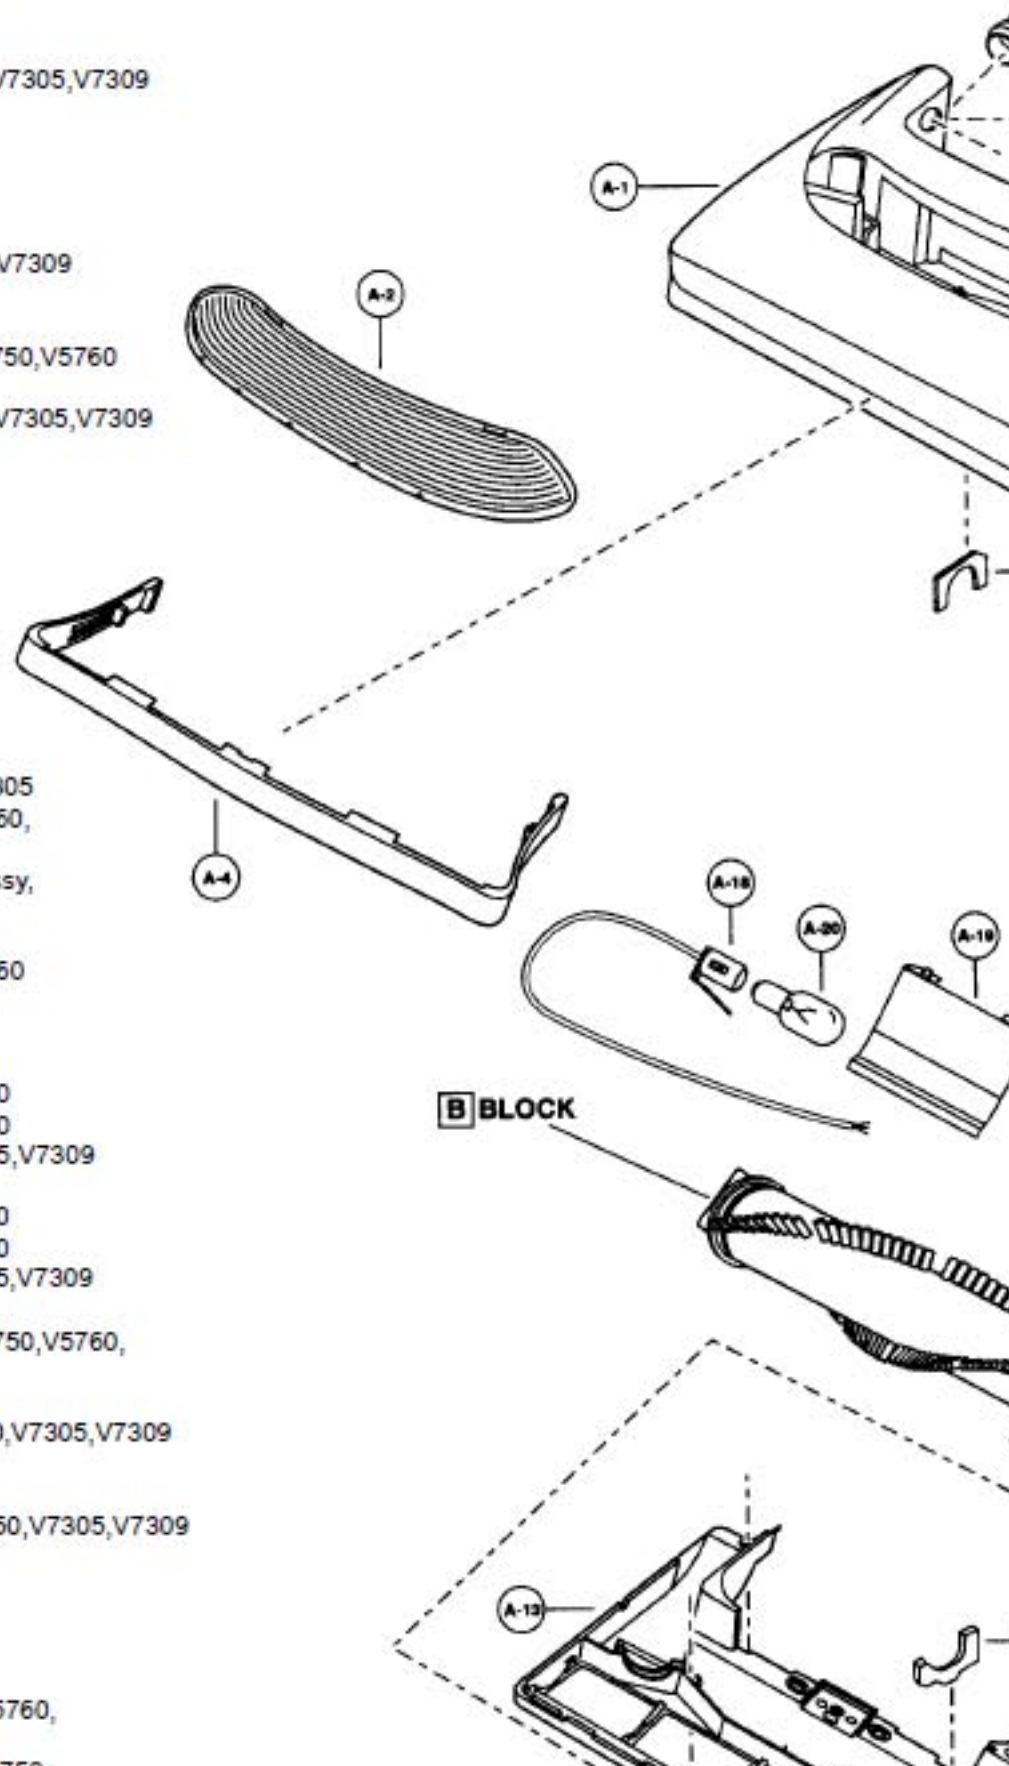

Nozzle Housi