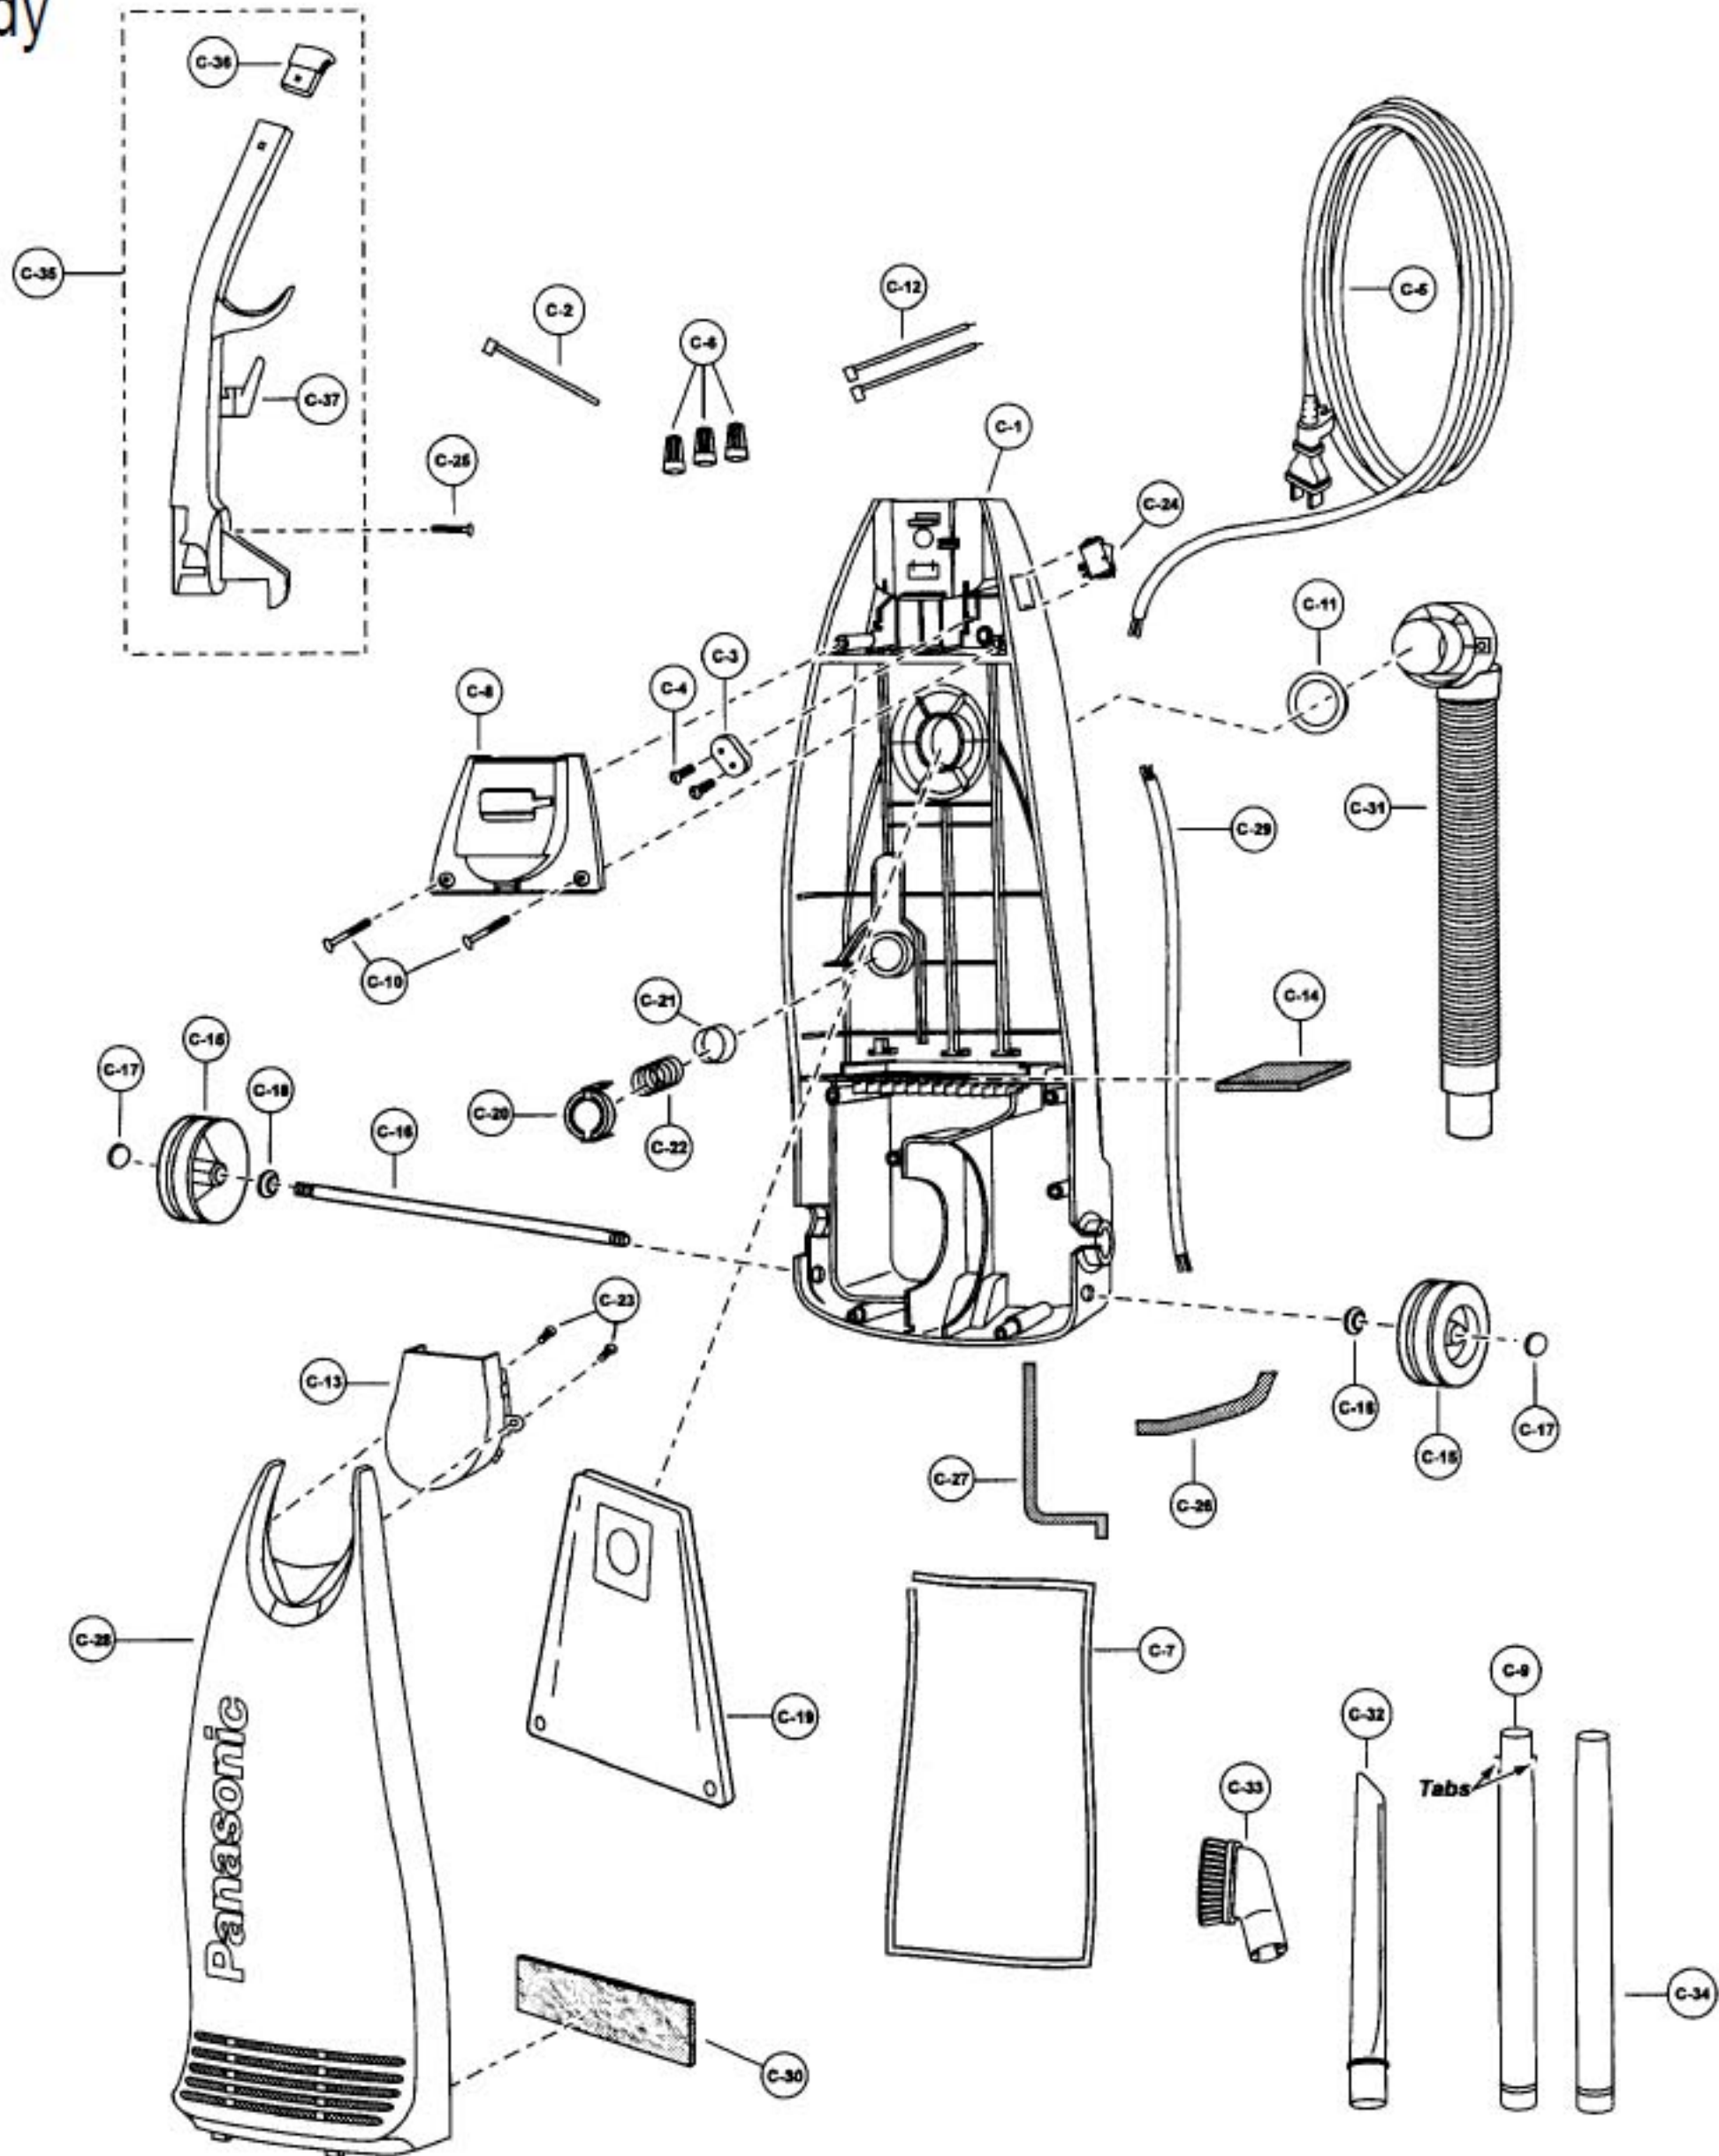

Models: MC-V5710, MC-V5715, MC-V5720, MC-V5725, MC-V5730, MC-V5740, MC-5750, MC-V5760, MC-V7305, MC-V7309

Body