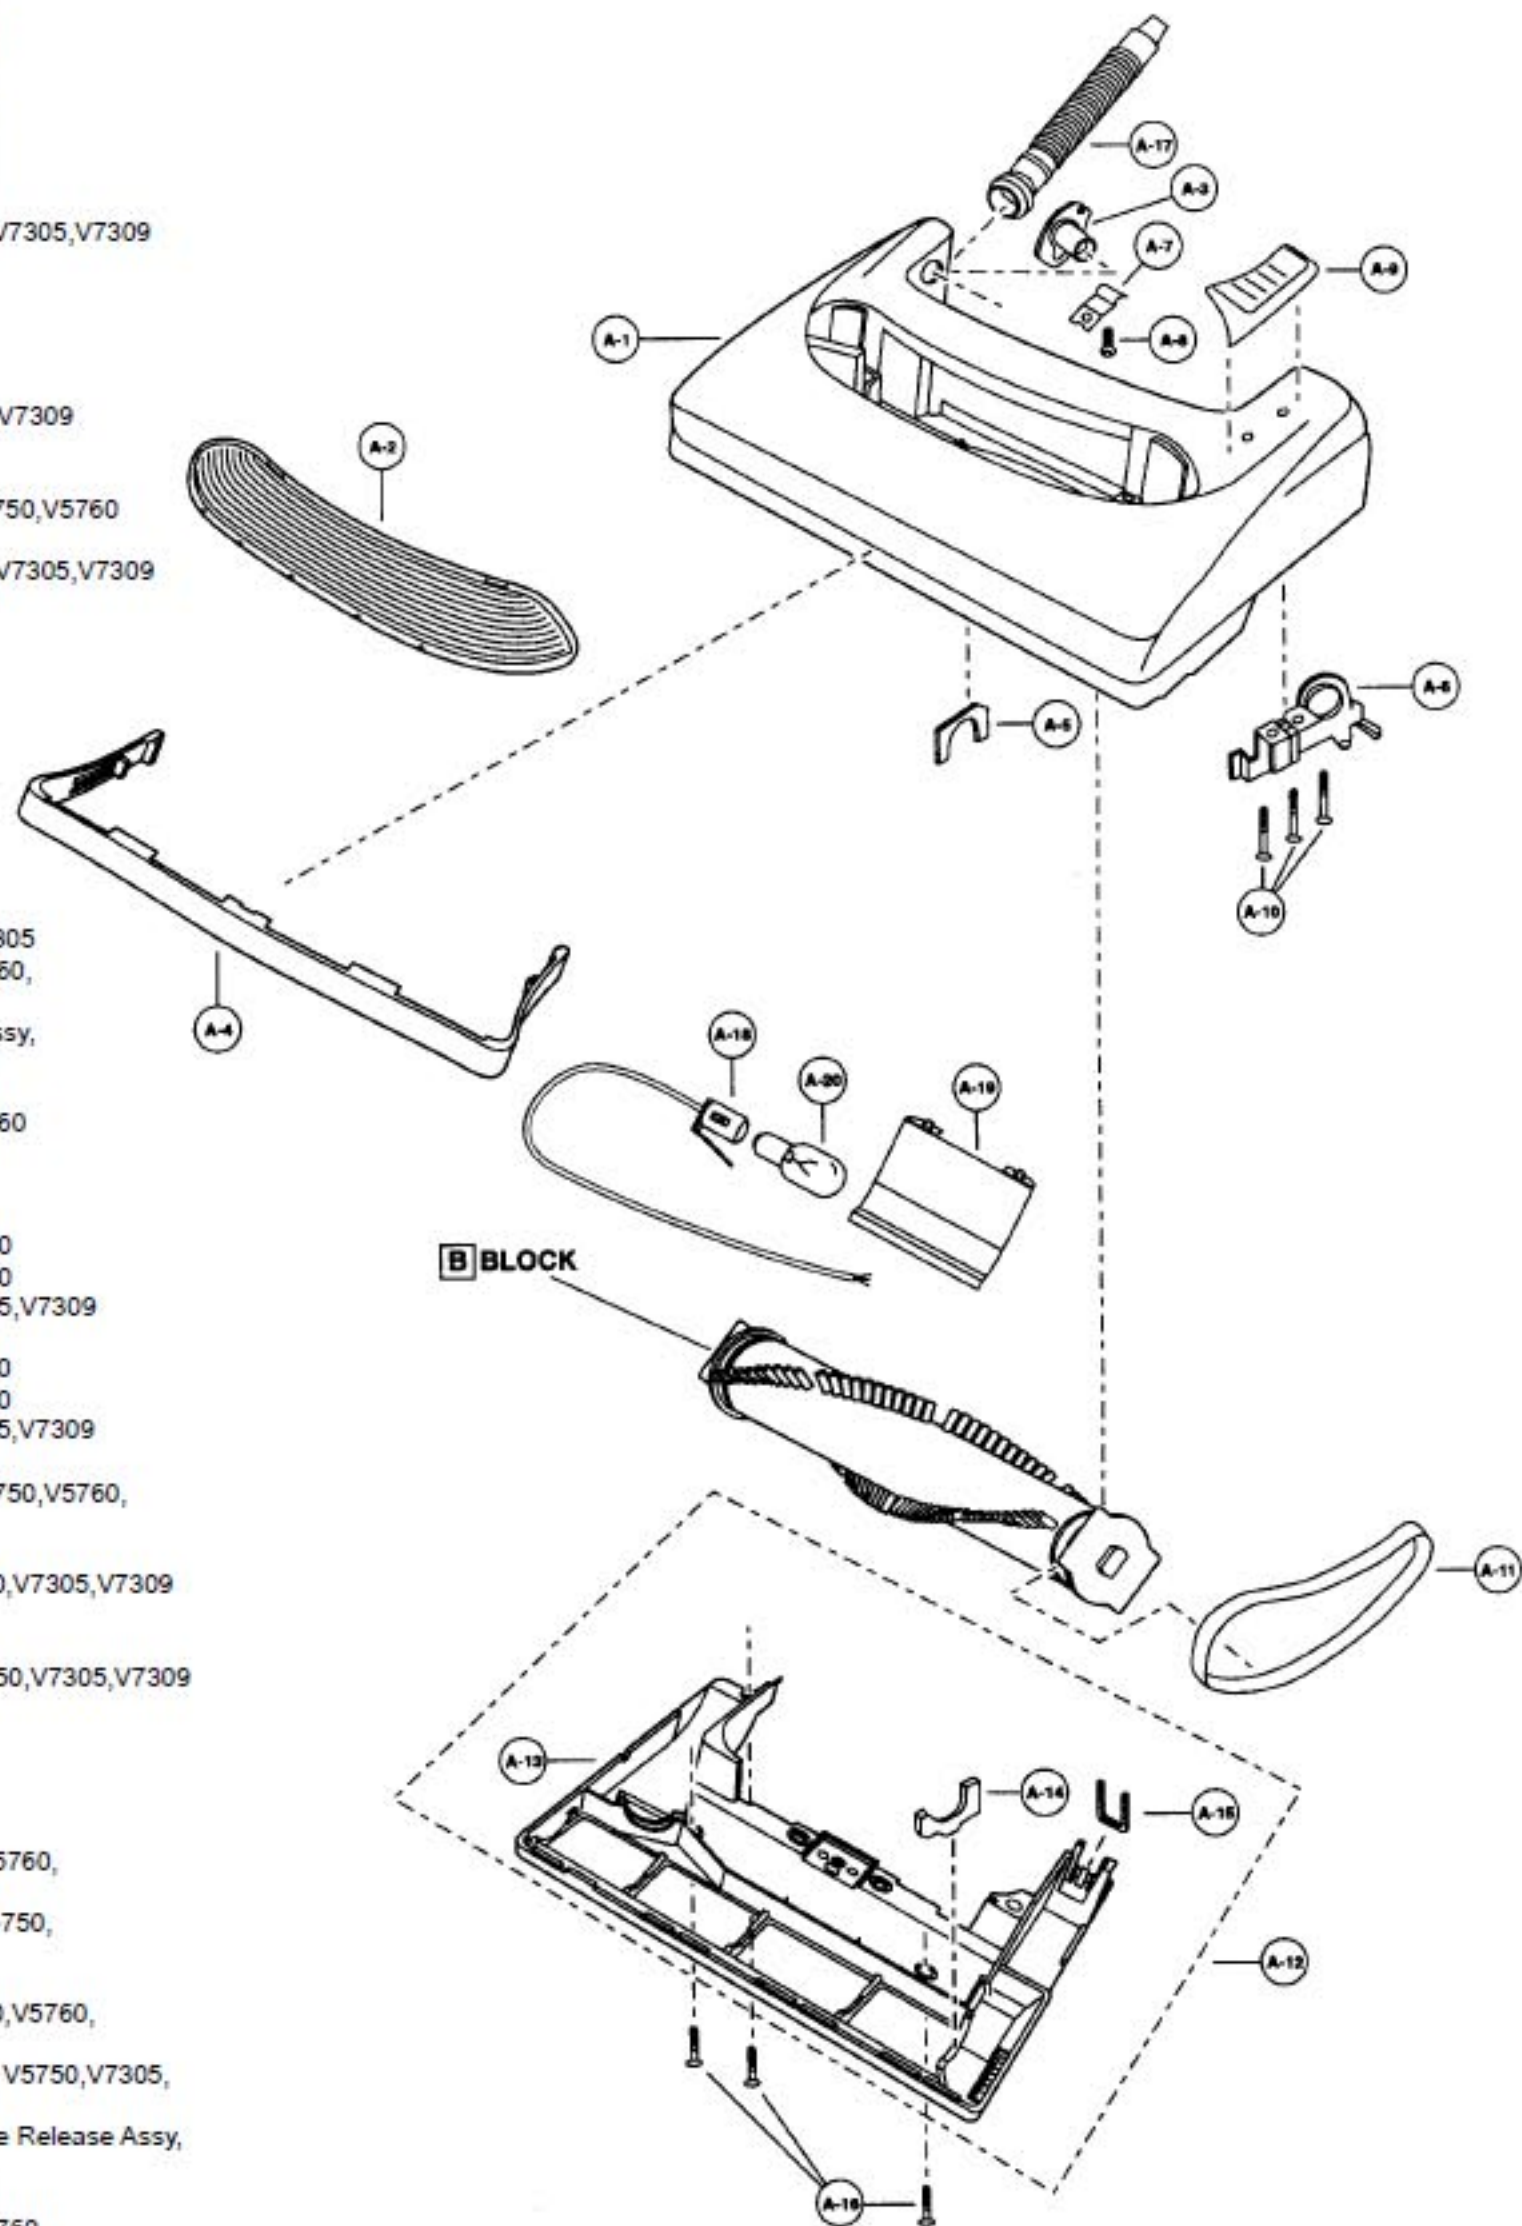

Models: MC-V5710, MC-V5715, MC-V5720, MC-V5725, MC-V5730, MC-V5740, MC-5750, MC-V5760, MC-V7305, MC-V7309

Nozzle Housing

- 1 P-10326..... Nozzle Housing, V5710
- 1 P-10305..... Nozzle Housing, V5715
- 1 P-10511..... Nozzle Housing, V5720
- 1 P-10363..... Nozzle Housing, V5725
- 1 P-10840..... Nozzle Housing, V5730
- 1 P-10865..... Nozzle Housing, V5740
- 1 P-10841..... Nozzle Housing, V5750
- 1 P-10852..... Nozzle Housing, V5760
- 1 P-10350..... Nozzle Housing, V7305
- 1 P-10516..... Nozzle Housing, V7309
- 2 P-10105..... Window
- 2 P-9854..... Window, V5750,V5760,V7305,V7309
- P-9879..... Light Cover, V5750
- P-10653..... Light Cover, V5760
- P-10352..... Light Cover, V7305
- P-10517..... Light Cover, V7309
- P-8172..... Screw, light cover, V5750,V5760,V7305,V7309
- 3 P-2500..... Shaft, plastic
- 3 P-2530..... Shaft, plastic, V5730
- 3 P-10819..... Shaft, plastic, V5740,V5750,V5760
- 4 P-10302..... Furniture Guard
- 4 P-10351..... Furniture Guard, V5750,V7305,V7309
- 4 P-10541..... Furniture Guard, V5760
- 5 P-81..... Packing, nozzle
- 6 P-000095..... Frame
- 7 P-58..... Spring, pedal
- 7 P-9857..... Spring, pedal, V5750, V7305, V7309
- 8 P-6140..... Screw, pedal spring
- 9 P-10336..... Pedal, V5710
- 9 P-10303..... Pedal, V5715
- 9 P-4720..... Pedal, V5750,V5760,V7305
- P-513..... Shaft, pedal, V5750,V5760, V7305,V7309
- P-4104..... Screw, handle release assy, V5750,V7305,V7309
- 10 P-6140..... Screw, frame
- 10 P-02181..... Screw, frame/pedal, V5760
- 11 P-V270B..... Belt, type U8, 2 pack
- 11 P-00181..... Belt, 2 pack
- 12 P-9197..... Bottom Plate Assy
- 12 P-10724..... Bottom Plate Assy, V5750
- 12 P-9764..... Bottom Plate Assy, V5760
- 12 P-8947..... Bottom Plate Assy, V7305,V7309
- 13 P-2707..... Bottom Plate Only
- 13 P-10725..... Bottom Plate Only, V5750
- 13 P-9765..... Bottom Plate Only, V5760
- 13 P-5893..... Bottom Plate Only, V7305,V7309
- 14 P-7500..... Packing, lower plate
- 14 P-10394..... Packing, lower plate, V5750,V5760, V7309
- 15 P-43..... Belt Cover
- 15 P-9861..... Belt Cover, V5750,V5760,V7305,V7309
- 16 P-6800..... Screw, bottom plate
- 17 P-10304..... Nozzle Hose, short
- 17 P-9862..... Nozzle Hose, short, V5750,V7305,V7309
- 18 P-9367..... Bulb Socket
- 19 P-10109..... Reflector
- 20 P-7550..... Bulb
- 20 P-2810..... Bulb, V7305
- P-78..... Round Plastic Holder
- P-10353..... Slider Support, V5750,V5760, V7305,V7309
- P-6140..... Screw, slider support, V5750, V5760,V7305, V7309
- P-9766..... Body Lower plate, V5750,V5760, V7305,V7309
- P-6140..... Screw, body lower plate, V5750,V7305, V7309
- P-10733..... Carpet/Bare Floor Handle Release Assy, V5760
- P-10207..... Cover, foot pedal, V5760
- P-02184..... Spring, shifter return, V5760
- P-10591..... Wheel, V5760
- P-10357..... Shaft, wheel, V5760