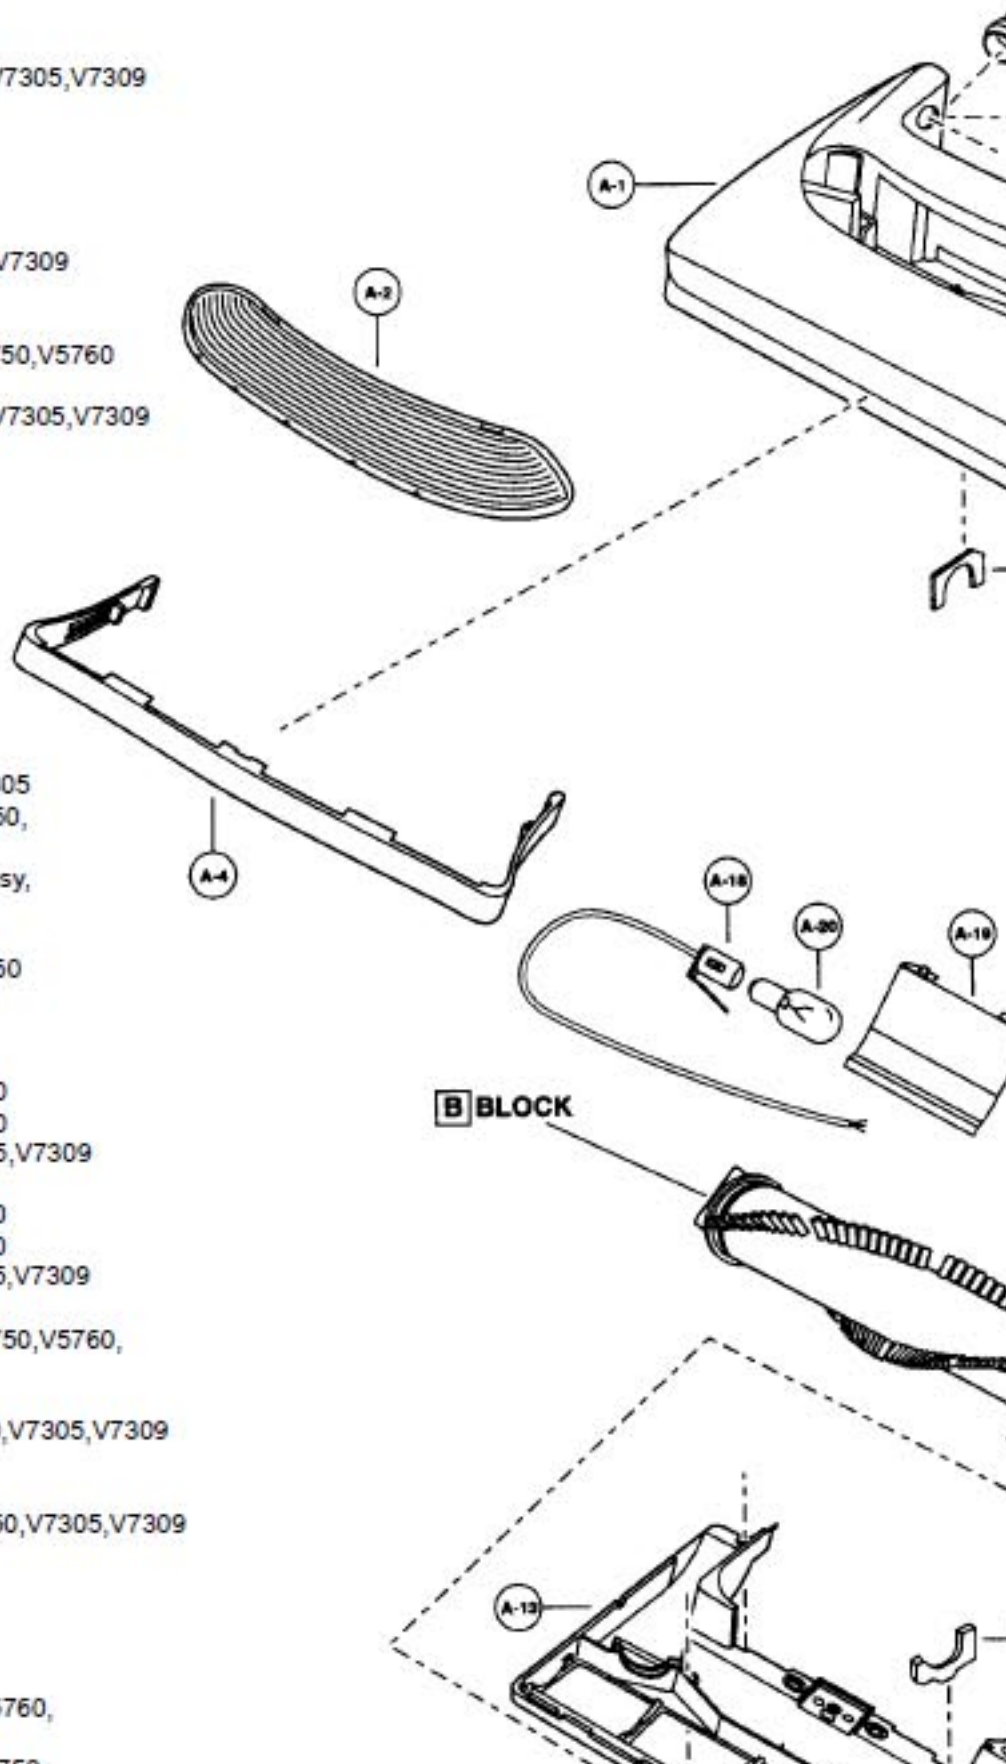

----- Manual continues below -----

Models: MC-V5710, MC-V5715, MC-V5720, MC-V5725, MC-V5730, MC-V5740, MC-5750, MC-V5760, V7305, V7309

Nozzle Housi

- 1 P-10326..... Nozzle Housing, V5710
- 1 P-10305..... Nozzle Housing, V5715
- 1 P-10511..... Nozzle Housing, V5720
- 1 P-10363..... Nozzle Housing, V5725
- 1 P-10840..... Nozzle Housing, V5730
- 1 P-10865..... Nozzle Housing, V5740
- 1 P-10841..... Nozzle Housing, V5750
- 1 P-10852..... Nozzle Housing, V5760
- 1 P-10350..... Nozzle Housing, V7305
- 1 P-10516..... Nozzle Housing, V7309
- 2 P-10105..... Window
- 2 P-9854..... Window, V5750, V5760, V7305, V7309
- P-9879..... Light Cover, V5750
- P-10653..... Light Cover, V5760
- P-10352..... Light Cover, V7305
- P-10517..... Light Cover, V7309
- P-8172..... Screw, light cover, V5750, V5760, V7305, V7309
- 3 P-2500..... Shaft, plastic
- 3 P-2530..... Shaft, plastic, V5730
- 3 P-10819..... Shaft, plastic, V5740, V5750, V5760
- 4 P-10302..... Furniture Guard
- 4 P-10351..... Furniture Guard, V5750, V7305, V7309
- 4 P-10541..... Furniture Guard, V5760
- 5 P-81..... Packing, nozzle
- 6 P-000095..... Frame
- 7 P-58..... Spring, pedal
- 7 P-9857..... Spring, pedal, V5750, V7305, V7309
- 8 P-6140..... Screw, pedal spring
- 9 P-10336..... Pedal, V5710
- 9 P-10303..... Pedal, V5715
- 9 P-4720..... Pedal, V5750, V5760, V7305
- P-513..... Shaft, pedal, V5750, V5760, V7305, V7309
- P-4104..... Screw, handle release assy, V5750, V7305, V7309
- 10 P-6140..... Screw, frame
- 10 P-02181..... Screw, frame/pedal, V5760
- 11 P-V270B..... Belt, type U8, 2 pack
- 11 P-00181..... Belt, 2 pack
- 12 P-9197..... Bottom Plate Assy
- 12 P-10724..... Bottom Plate Assy, V5750
- 12 P-9764..... Bottom Plate Assy, V5760
- 12 P-8947..... Bottom Plate Assy, V7305, V7309
- 13 P-2707..... Bottom Plate Only
- 13 P-10725..... Bottom Plate Only, V5750
- 13 P-9765..... Bottom Plate Only, V5760
- 13 P-5893..... Bottom Plate Only, V7305, V7309
- 14 P-7500..... Packing, lower plate
- 14 P-10394..... Packing, lower plate, V5750, V5760, V7309
- 15 P-43..... Belt Cover
- 15 P-9861..... Belt Cover, V5750, V5760, V7305, V7309
- 16 P-6800..... Screw, bottom plate
- 17 P-10304..... Nozzle Hose, short
- 17 P-9862..... Nozzle Hose, short, V5750, V7305, V7309
- 18 P-9367..... Bulb Socket
- 19 P-10109..... Reflector
- 20 P-7550..... Bulb
- 20 P-2810..... Bulb, V7305
- P-78..... Round Plastic Holder
- P-10353..... Slider Support, V5750, V5760, V7305, V7309
- P-6140..... Screw, frame