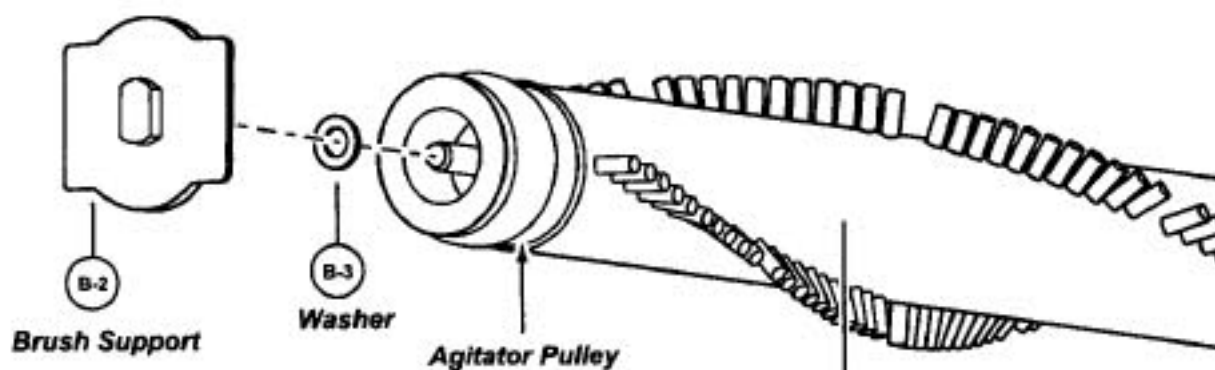

Agitator Assembly