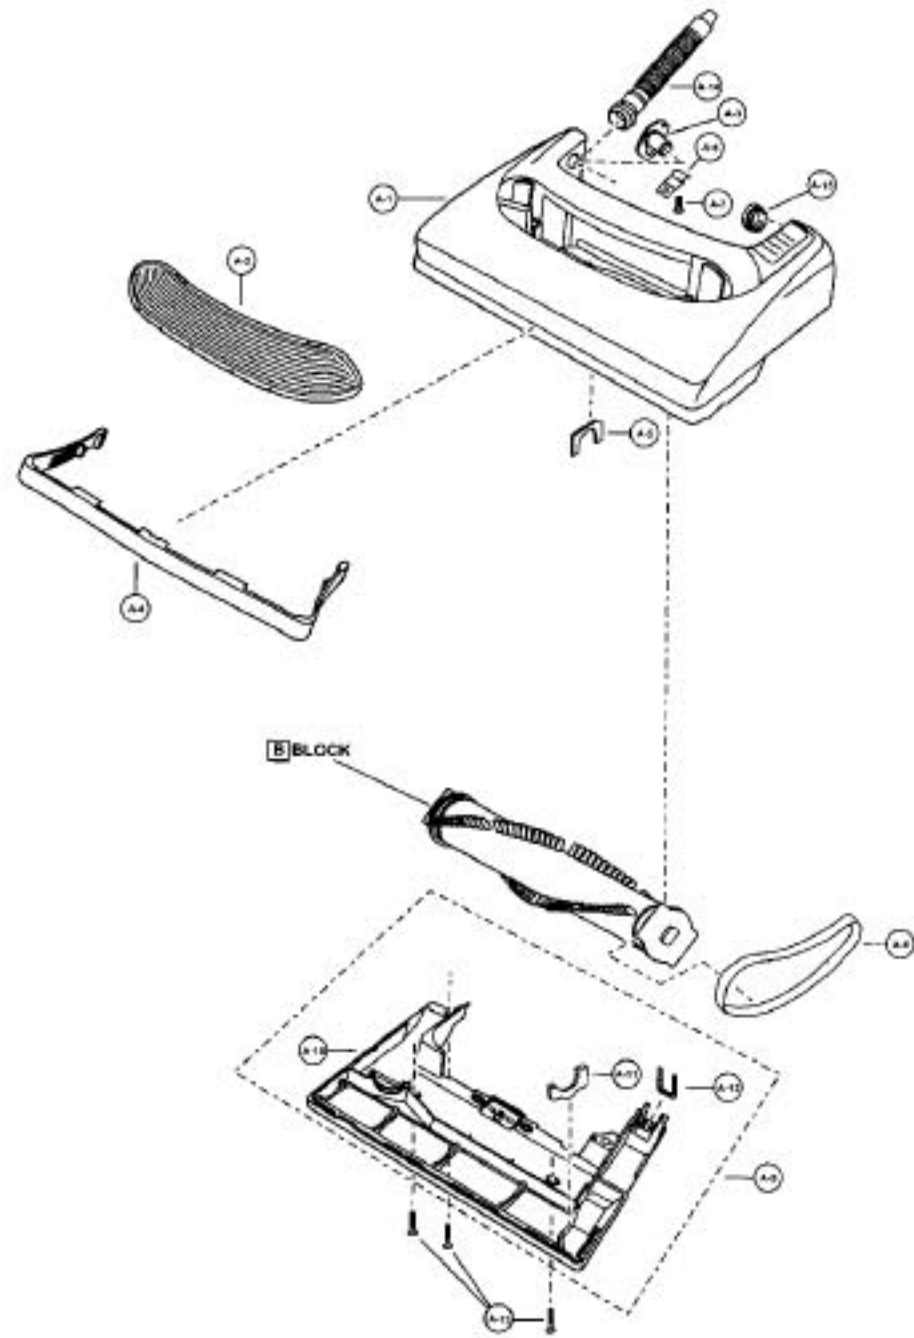

## Nozzle Housing

- |         |          |       |                      |
|---------|----------|-------|----------------------|
| 1.....  | P-11195  | ..... | Nozzle housing       |
| 2.....  | P-111250 | ..... | Window               |
| 3.....  | P-10819  | ..... | Shaft, plastic       |
| 4.....  | P-10302  | ..... | Furniture guard      |
| 5.....  | P-81     | ..... | Packing (nozzle)     |
| 6.....  | P-58     | ..... | Spring, pedal        |
| 7.....  | P-6140   | ..... | Screw, pedal spring  |
| 8.....  | P-00181  | ..... | Belt                 |
| 9.....  | P-9197   | ..... | Lower plate assembly |
| 10..... | P-2707   | ..... | Lower plate          |
| 11..... | P-7520   | ..... | Packing, lower plate |
| 12..... | P-43     | ..... | Belt cover           |
| 13..... | P-6800   | ..... | Screw, lower plate   |
| 14..... | P-10304  | ..... | Nozzle hose, short   |
| 15..... | P-78     | ..... | Plastic holder       |