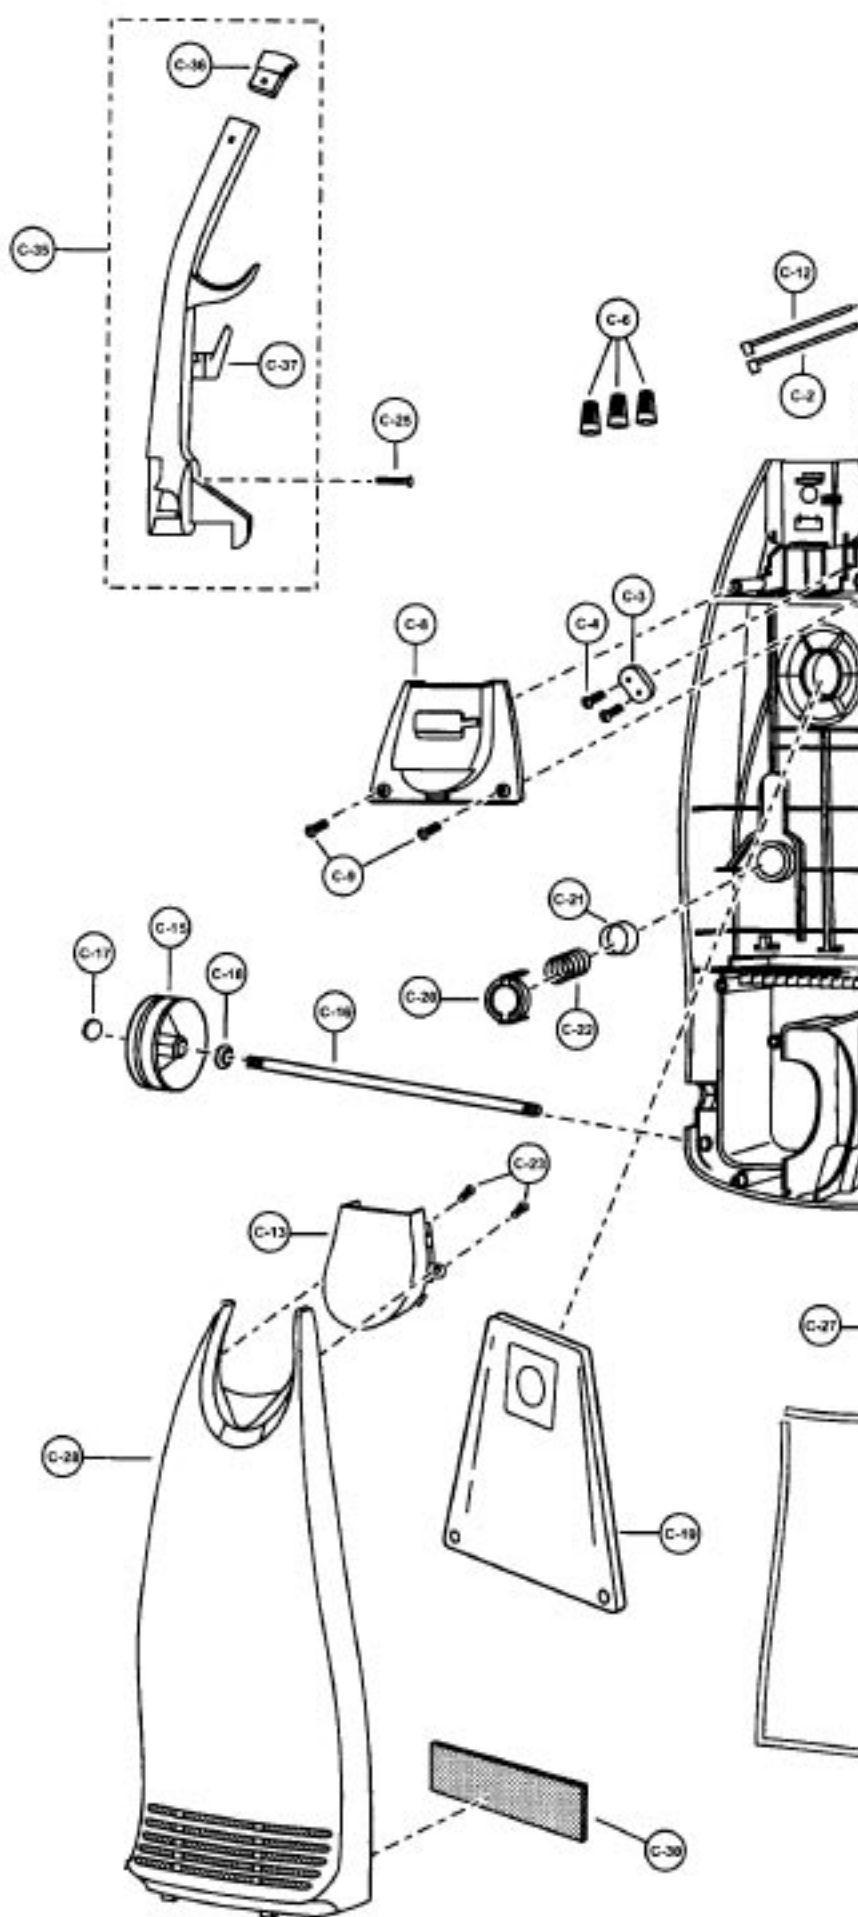

Agitator Assembly

PANASONIC

Models: MC-V5716

Body

- | | | |
|---------|---------------|---------------------------|
| 1..... | P-10843..... | Dust compartment unit |
| 2..... | P-10508..... | Lead wire, black |
| 3..... | P-0698..... | Cord stopper |
| 4..... | P-6140..... | Screw, cord stopper |
| 5..... | P-10507..... | Power cord |
| 6..... | P-000623..... | Wire connector |
| 7..... | P-10309..... | Packing, dust compartment |
| 8..... | P-10312..... | Switch cover |
| 9..... | P-6140..... | Screw, switch cover |
| 10..... | P-6069..... | Crevice tool |
| 11..... | P-10512..... | Packing, suction inlet |
| 12..... | P-4410..... | Lead wire |
| 13..... | P-10313..... | Front cover |
| 14..... | P-10314..... | Secondary filter, foam |
| 15..... | P-0114..... | Wheel |
| 16..... | P-10968..... | Shaft, wheel </td |
| 17..... | P-74009..... | Stopper, wheel |
| 18..... | P-6115..... | Washer, wheel |
| 19..... | P-10969..... | Dust bag, paper |
| 20..... | P-10315..... | Protector cover |
| 21..... | P-6096..... | Protector |
| 22..... | P-10316..... | Protector spring |
| 23..... | P-6140..... | Screw, front cover |
| 24..... | P-10602..... | On-off switch |
| 25..... | P-9907..... | Handle screw |
| 26..... | P-10697..... | Packing, right |
| 27..... | P-5860..... | Packing, left |
| 28..... | P-111218..... | Dust cover |
| 29..... | P-3820..... | Wire cord |
| 30..... | P-000040..... | Exhaust filter |
| 31..... | P-10327..... | Hose |
| 32..... | P-5475..... | Hose adapter |
| 33..... | P-6088..... | Dusting brush |
| 34..... | P-60104..... | Wand, without tabs |
| 35..... | P-10845..... | Handle |
| 36..... | P-10322..... | Handle cap |
| 37..... | P-10323..... | Upper cord storage hook |