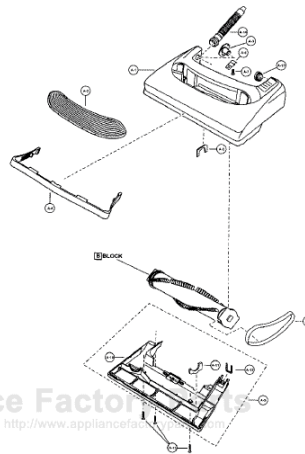

Agitator Assembly

[Find Your PANASONIC Vacuum Cleaner Parts - Select From 605 Models](#)

----- Manual continues below -----

Models: MC-V5716

Nozzle Housing

- | | | |
|---------|----------|----------------------|
| 1..... | P-11195 | Nozzle housing |
| 2..... | P-111250 | Window |
| 3..... | P-10819 | Shaft, plastic |
| 4..... | P-10302 | Furniture guard |
| 5..... | P-81 | Packing (nozzle) |
| 6..... | P-58 | Spring, pedal |
| 7..... | P-6140 | Screw, pedal spring |
| 8..... | P-00181 | Belt |
| 9..... | P-9197 | Lower plate assembly |
| 10..... | P-2707 | Lower plate |
| 11..... | P-7520 | Packing, lower plate |
| 12..... | P-43 | Belt cover |
| 13..... | P-6800 | Screw, lower plate |
| 14..... | P-10304 | Nozzle hose, short |
| 15..... | P-78 | Plastic holder |