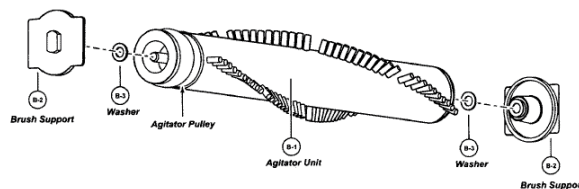

Agitator Assembly

[Find Your PANASONIC Vacuum Cleaner Parts - Select From 605 Models](#)

----- Manual continues below -----

Models: MC-V5716

Nozzle Housing

- | | | |
|---------|----------|----------------------|
| 1..... | P-11195 | Nozzle housing |
| 2..... | P-111250 | Window |
| 3..... | P-10819 | Shaft, plastic |
| 4..... | P-10302 | Furniture guard |
| 5..... | P-81 | Packing (nozzle) |
| 6..... | P-58 | Spring, pedal |
| 7..... | P-6140 | Screw, pedal spring |
| 8..... | P-00181 | Belt |
| 9..... | P-9197 | Lower plate assembly |
| 10..... | P-2707 | Lower plate |
| 11..... | P-7520 | Packing, lower plate |
| 12..... | P-43 | Belt cover |
| 13..... | P-6800 | Screw, lower plate |
| 14..... | P-10304 | Nozzle hose, short |
| 15..... | P-78 | Plastic holder |