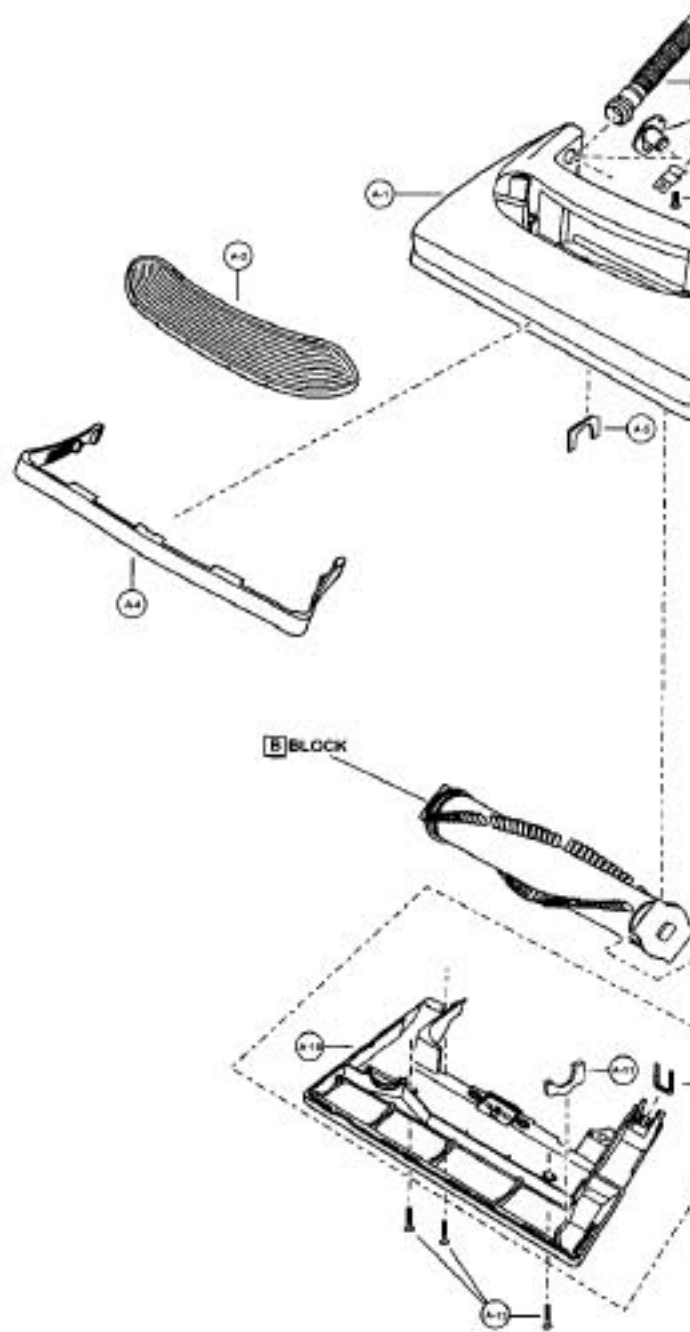

Agitator Assembly

[Find Your PANASONIC Vacuum Cleaner Parts - Select From 605 Models](#)

----- Manual continues below -----

Models: MC-V5716

Nozzle Housing

- | | | |
|---------|----------|----------------------|
| 1..... | P-11195 | Nozzle housing |
| 2..... | P-111250 | Window |
| 3..... | P-10819 | Shaft, plastic |
| 4..... | P-10302 | Furniture guard |
| 5..... | P-81 | Packing (nozzle) |
| 6..... | P-58 | Spring, pedal |
| 7..... | P-6140 | Screw, pedal spring |
| 8..... | P-00181 | Belt |
| 9..... | P-9197 | Lower plate assembly |
| 10..... | P-2707 | Lower plate |
| 11..... | P-7520 | Packing, lower plate |
| 12..... | P-43 | Belt cover |
| 13..... | P-6800 | Screw, lower plate |
| 14..... | P-10304 | Nozzle hose, short |
| 15..... | P-78 | Plastic holder |