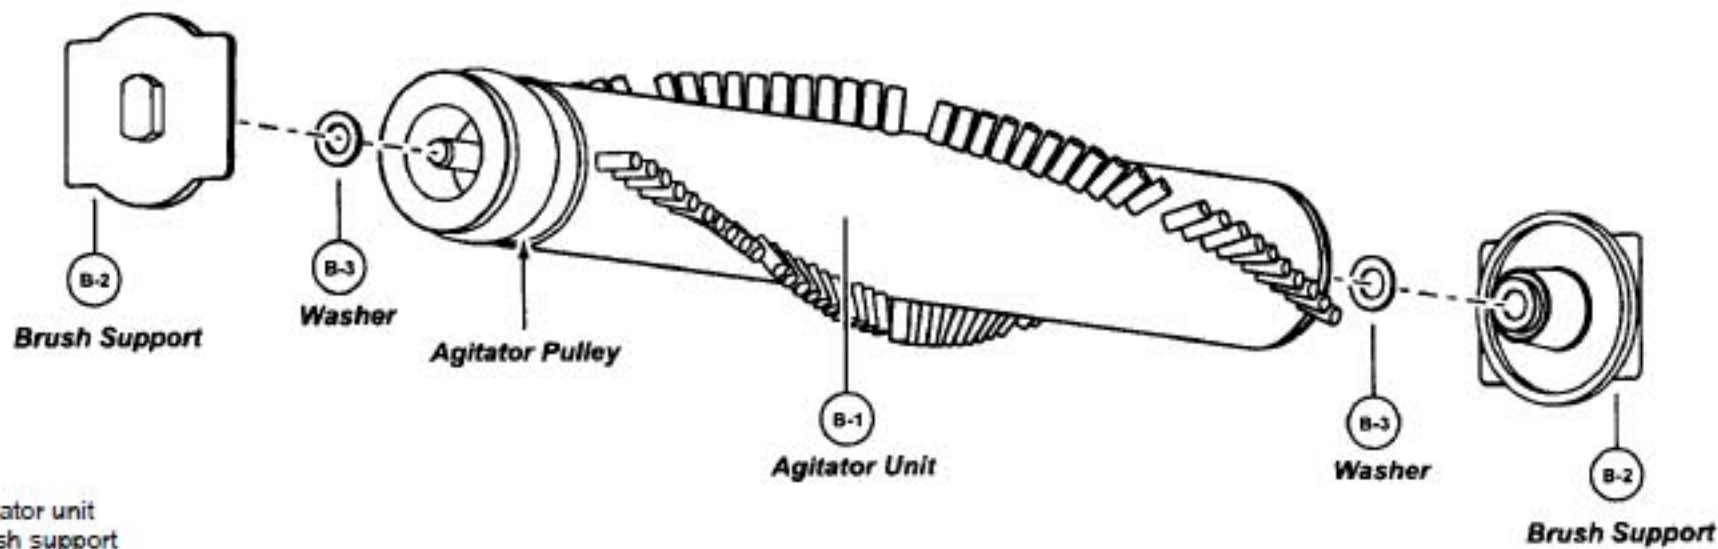

Agitator Assembly

1.....	P-11637	.....	Agitator unit
2.....	P-0693	.....	Brush support
3.....	P-0030	.....	Washer