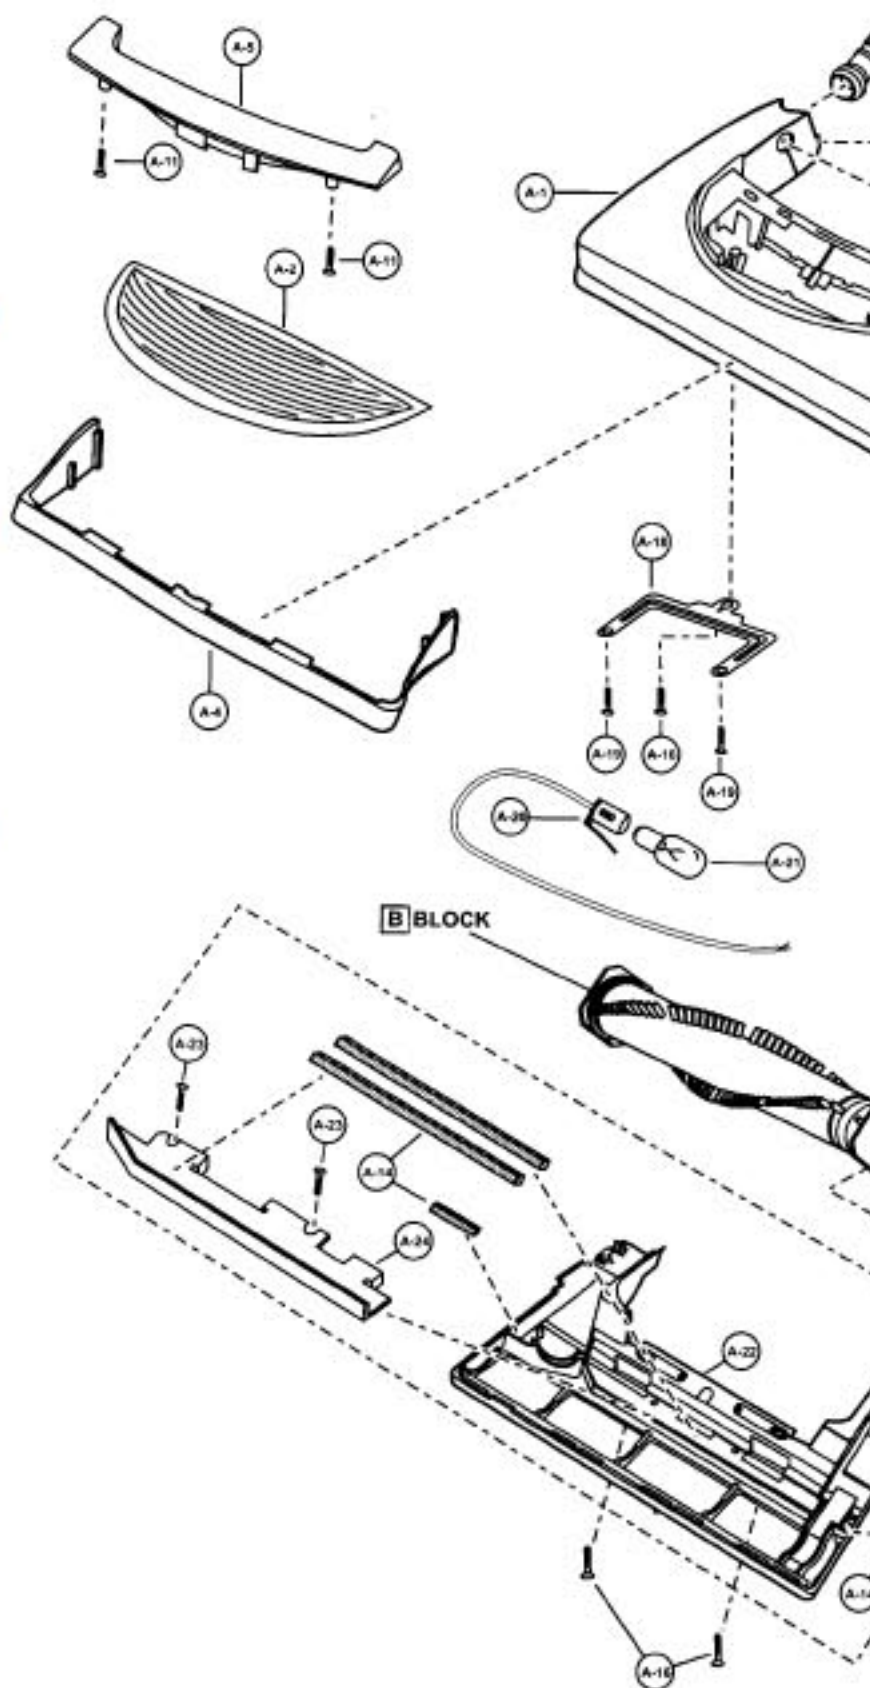

----- Manual continues below -----

Models: MC-V5726

Nozzle Housing

- | | | |
|----|----------|-----------------------------------|
| 1 | P-111234 | Nozzle housing |
| 2 | P-9854 | Window |
| 3 | P-10819 | Shaft, plastic |
| 4 | P-10541 | Furniture guard |
| 5 | P-111414 | Light cover |
| 6 | P-000095 | Frame |
| 7 | P-9857 | Spring, pedal |
| 8 | P-513 | Shaft, pedal |
| 9 | P-4104 | Screw, handle release assembly |
| 10 | P-4720 | Pedal, black |
| 11 | P-8172 | Screw, light cover |
| 12 | P-V270B | Belt |
| 13 | P-10724 | Lower plate assembly |
| 14 | P-10394 | Packing, lower plate |
| 15 | P-9861 | Belt cover |
| 16 | P-6800 | Screw, lower plate/slider support |
| 17 | P-9862 | Nozzle hose, short |
| 18 | P-10353 | Slider support |
| 19 | P-6140 | Screw, slider support |
| 20 | P-9367 | Socket, bulb |
| 21 | P-7550 | Bulb |
| 22 | P-10725 | Lower plate |
| 23 | P-6140 | Screw, body lower plate |
| 24 | P-9766 | Body lower plate |
| 25 | P-6140 | Screw, handle release assembly |