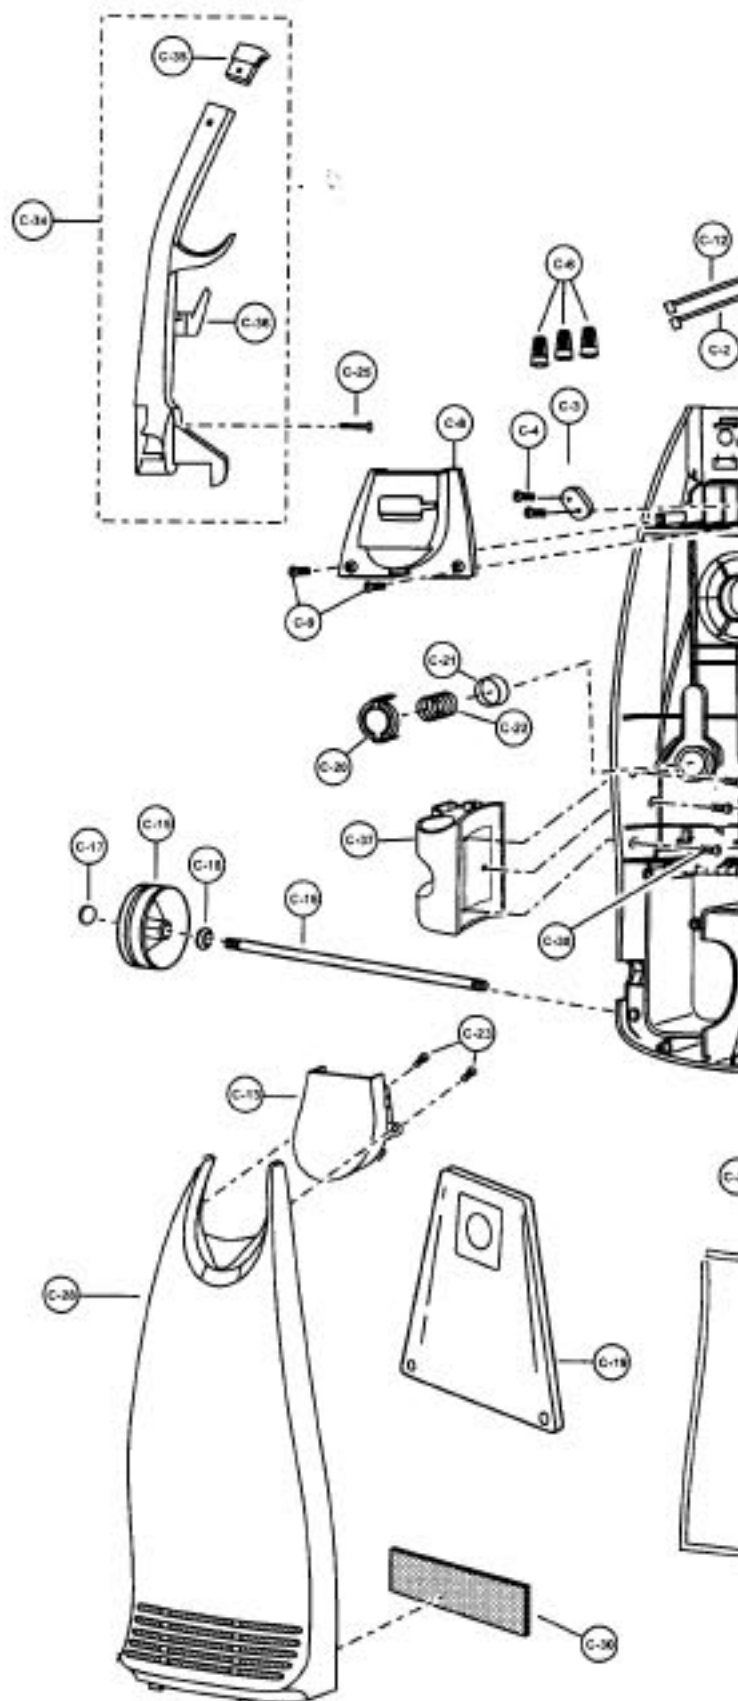

Models: MC-V5726

Body

1	P-10843	Dust compartment unit
2	P-10583	Lead wire
3	P-0698	Cord stopper
4	P-6140	Screw, cord stopper
5	P-11018	Power cord
6	P-000623	Wire connector
7	P-10309	Packing, dust compartment
8	P-10312	Switch cover
9	P-6140	Screw, switch cover
10	P-6069	Crevice tool
11	P-10512	Packing, suction inlet
12	P-4410	Lead wire
13	P-10313	Front cover
14	P-10314	Secondary filter, foam
15	P-0114	Wheel
16	P-10968	Shaft, wheel
17	P-74009	Stopper, wheel
18	P-6115	Washer, wheel
19	P-145M	Dust bag, electrostatic
20	P-10315	Protector cover
21	P-6096	Protector
22	P-10316	Protector spring, red
23	P-6140	Screw, front cover
24	P-10602	On/off switch
25	P-9907	Handle screw
26	P-10317	Packing, right
27	P-5860	Packing, left
28	P-111235	Dust cover
29	P-3820	Wire cord
30	P-10600	Exhaust filter, HEPA
31	P-10867	Hose
32	P-11208	Dusting brush
33	P-60104	Extension wand, without tabs
34	P-10845	Handle assembly
35	P-10322	Handle cap
36	P-10323	Upper cord storage hook
37	P-10863	Wand holder
38	P-6140	Screw, wand holder