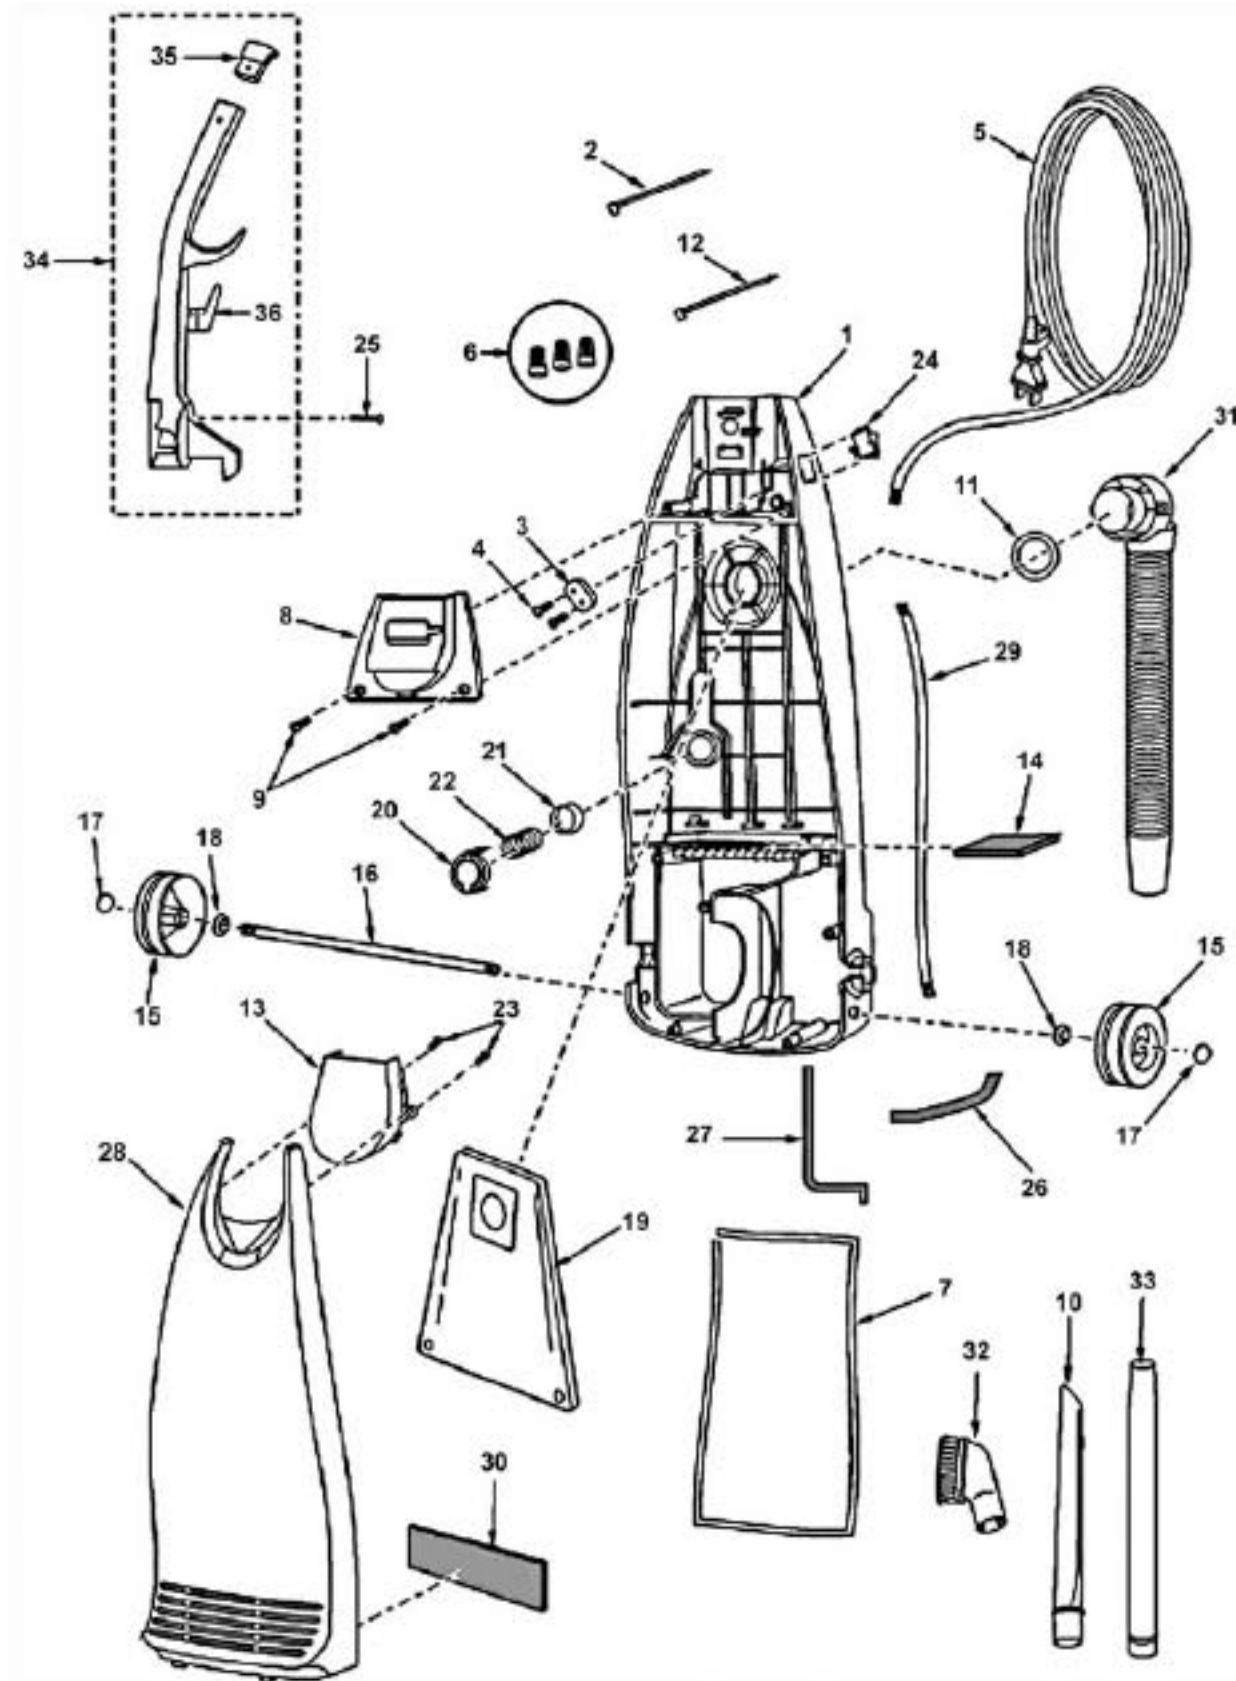

## NOZZLE HOUSING

Index	Part No.	Description
1	P-11268	Nozzle Housing
2	P-10105	Window
3	P-10819	Shaft (Plastic)
4	P-11274	Furniture Guard
5	P-81	Packing (Nozzle)
6	P-58	Spring (Pedal)
7	P-6140	Screw (Pedal Spring)
8	P-V270B	Belt
9	P-9197	Lower Plate Assembly
10	P-2707	Lower Plate
11	P-7500	Packing (Lower Plate)
12	P-43	Belt Cover
13	P-6800	Screw (Lower Plate)
14	P-10304	Nozzle Hose (Short)
15	P-78	Plastic Holder
16	P-11270	Agitator Assembly

## BODY

Index	Part No.	Description
1	P-11278	Dust Compartment
2	P-10508	Lead Wire, black
3	P-0698	Cord stopper
4	P-6140	Screw (Cord stopper)
5	P-11018	Power Cord
6	P-000623	Wire Connector
7	P-10309	Packing (Dust Compartment)
8	P-10312	Switch Cover
9	P-6140	Screw (Switch Cover)
10	P-6069	Crevice Tool
11	P-10512	Packing (Suction Inlet)
12	P-4410	Lead Wire
13	P-111581	Front Cover
14	P-10314	Secondary Filter (Foam)
15	P-0114	Wheel
16	P-111588	Shaft (Wheel)
17	P-74009	Stopper (Wheel)
18	P-11277	Washer (Wheel)

## MOTOR

Index	Part No.	Description
1	P-0293	Motor Support, Rubber (Front)
2	P-10846	Fan Motor Unit
3	P-8182	Carbon Brush Assembly
4	P-9823	Screw (Carbon Brush Assembly)
5	P-8184	Ring Spacer
6	P-8183	Motor Support, Rubber (rear)
7	P-9931	Noise Suppressor
8	P-000623	Wire Connector
9	P-11092	Packing (rear cover)
10	P-111585	Motor case
11	P-6140	Screw (Motor case)
12	P-11276	Fuse Assembly
13	P-10712	Lead Wire