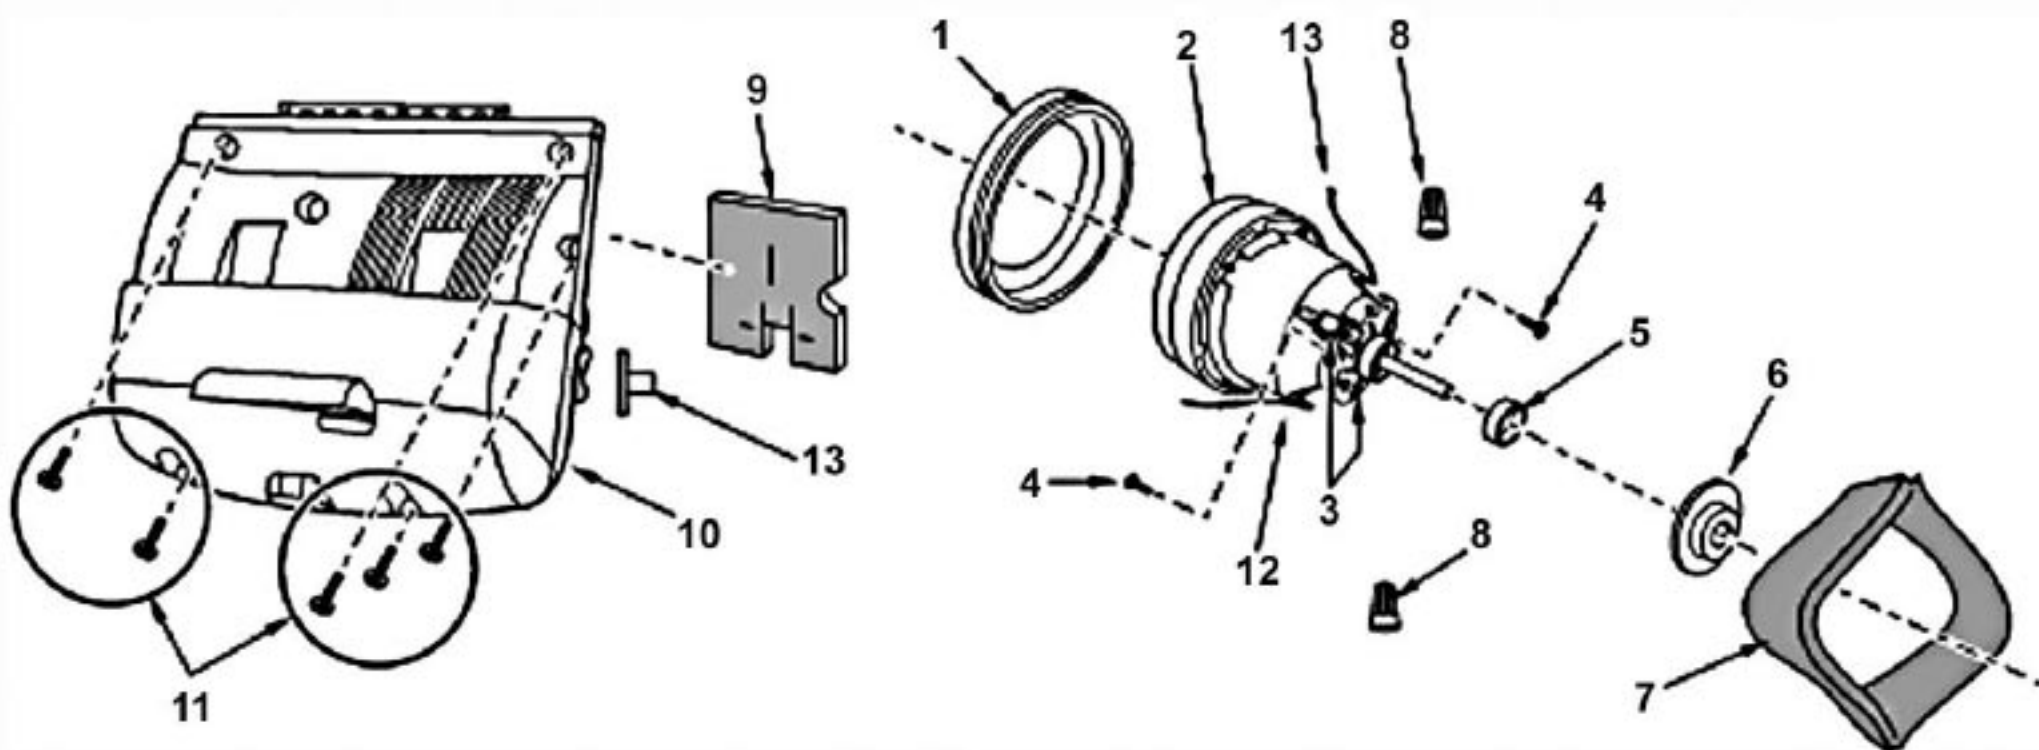

Models: MC-V5734

MOTOR

Index	Part No.	Description
1	P-0293	Motor Support, Rubber (Front)
2	P-10846	Fan Motor Unit
3	P-8182	Carbon Brush Assembly
4	P-9823	Screw (Carbon Brush Assembly)
5	P-8184	Ring Spacer
6	P-8183	Motor Support, Rubber (rear)
7	P-9931	Noise Suppressor
8	P-000623	Wire Connector
9	P-11092	Packing (rear cover)
10	P-111585	Motor case
11	P-6140	Screw (Motor case)
12	P-11276	Fuse Assembly
13	P-10712	Lead Wire