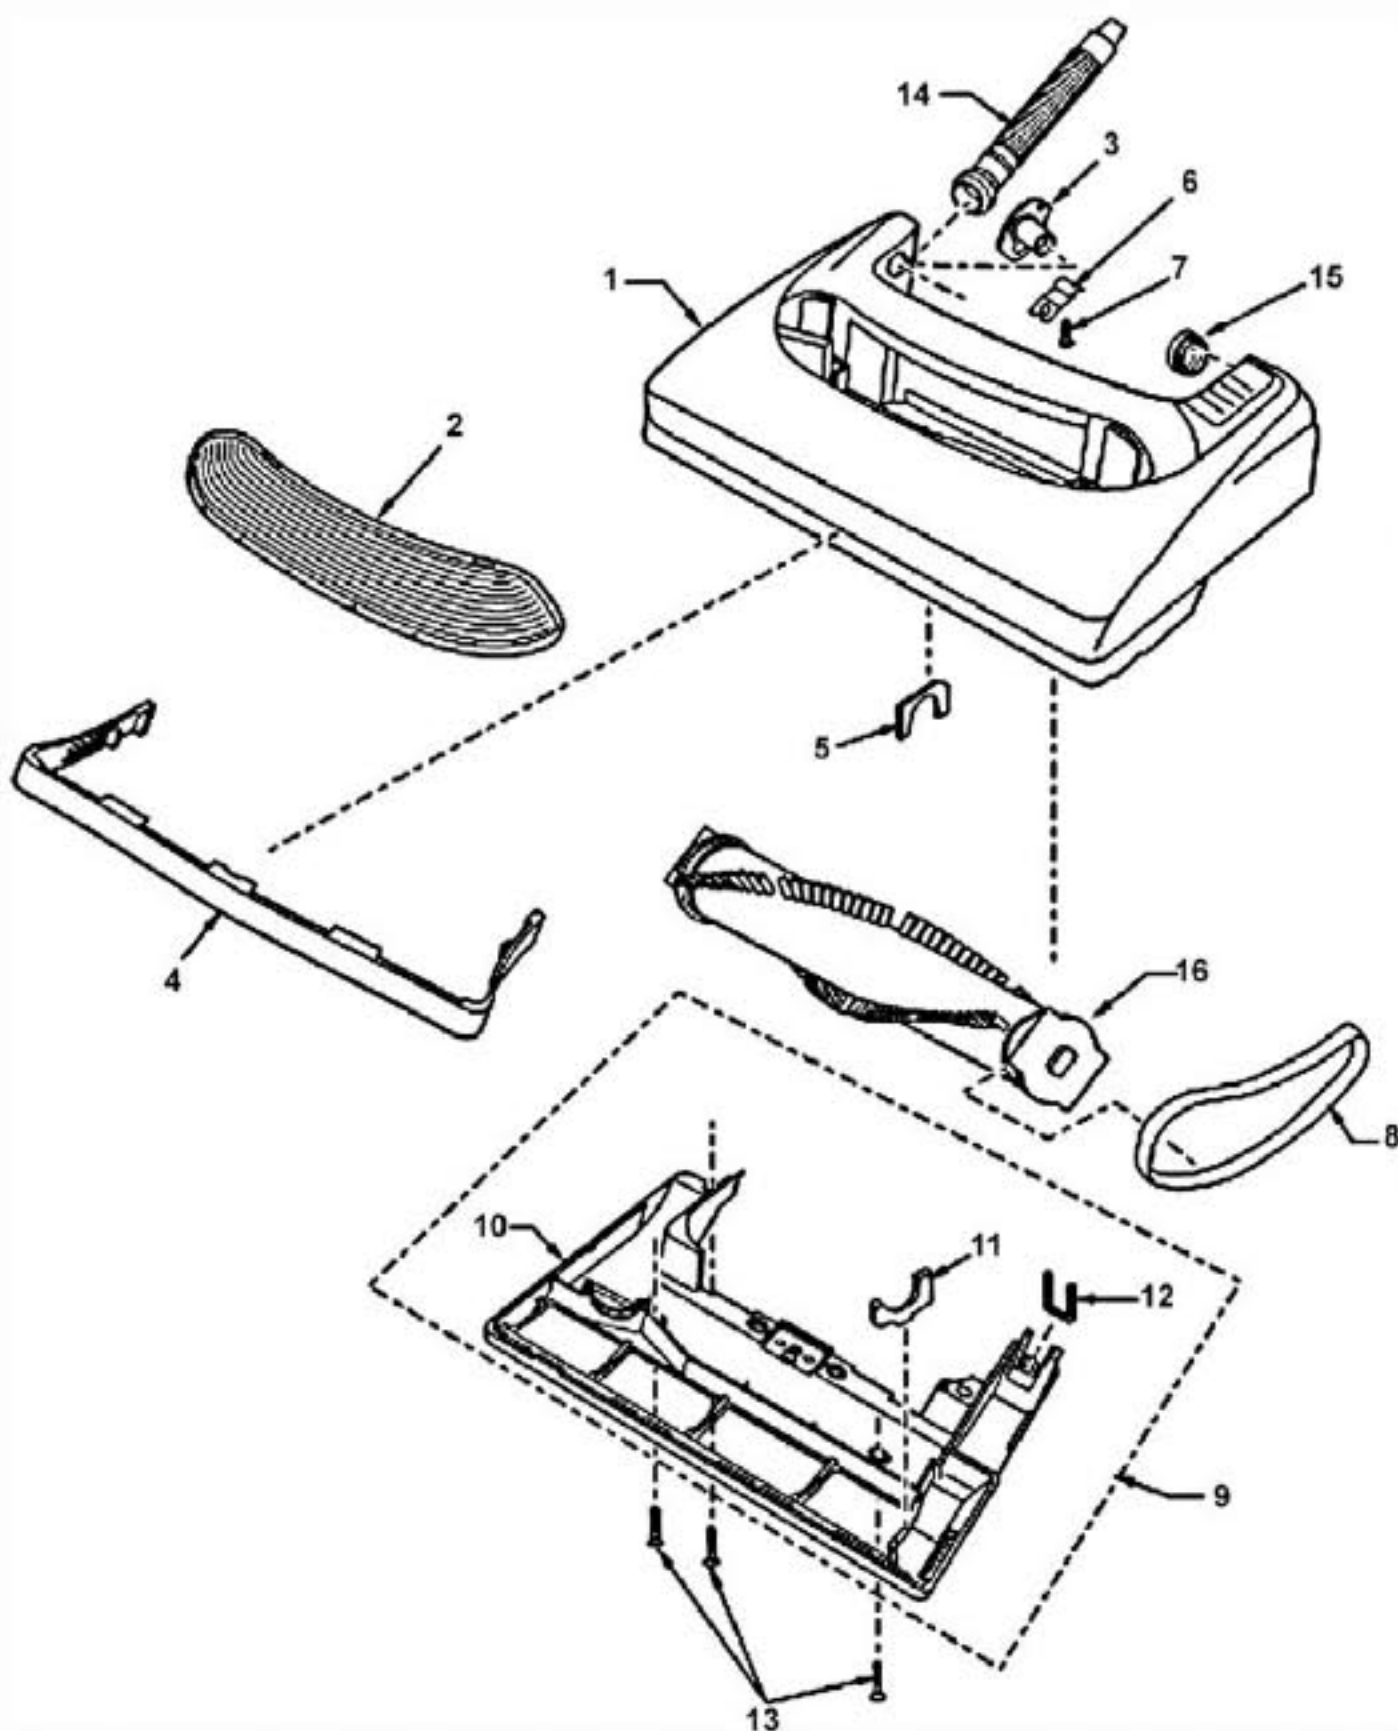

## NOZZLE HOUSING

Index	Part No.	Description
1	P-11268	Nozzle Housing
2	P-10105	Window
3	P-10819	Shaft (Plastic)
4	P-11274	Furniture Guard
5	P-81	Packing (Nozzle)
6	P-58	Spring (Pedal)
7	P-6140	Screw (Pedal Spring)
8	P-V270B	Belt
9	P-9197	Lower Plate Assembly
10	P-2707	Lower Plate
11	P-7500	Packing (Lower Plate)
12	P-43	Belt Cover
13	P-6800	Screw (Lower Plate)
14	P-10304	Nozzle Hose (Short)
15	P-78	Plastic Holder
16	P-11270	Agitator Assembly

## BODY

Index	Part No.	Description
1	P-11278	Dust Compartment
2	P-10508	Lead Wire, black
3	P-0698	Cord stopper
4	P-6140	Screw (Cord stopper)
5	P-11018	Power Cord
6	P-000623	Wire Connector
7	P-10309	Packing (Dust Compartment)
8	P-10312	Switch Cover
9	P-6140	Screw (Switch Cover)
10	P-6069	Crevice Tool
11	P-10512	Packing (Suction Inlet)
12	P-4410	Lead Wire
13	P-111581	Front Cover
14	P-10314	Secondary Filter (Foam)
15	P-0114	Wheel
16	P-111588	Shaft (Wheel)
17	P-74009	Stopper (Wheel)
18	P-11277	Washer (Wheel)