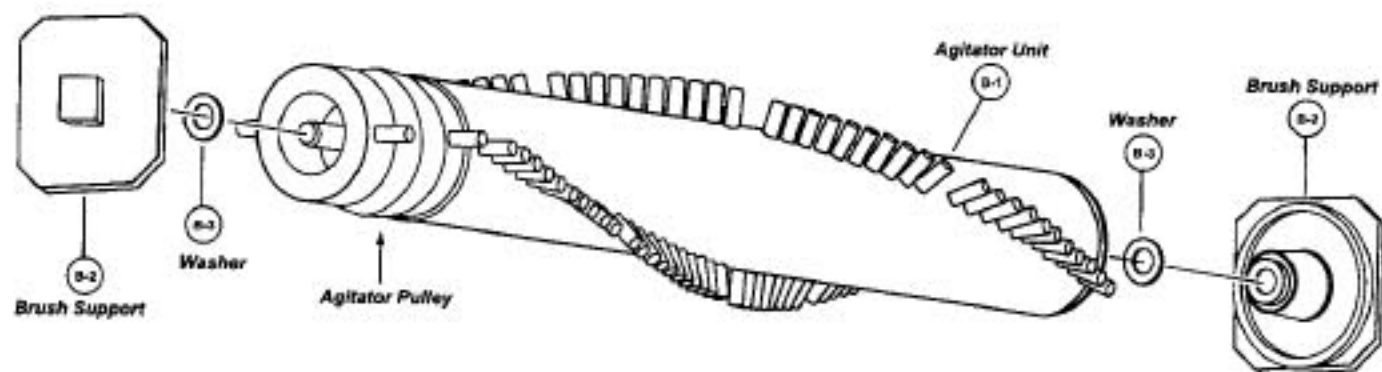

Agitator Assembly

1.....	P-10650	Agitator unit, V5746
	P-111553	Agitator unit, V5744
2.....	P-7095	Brush support, V5746
3.....	P-0030	Washer, V5746