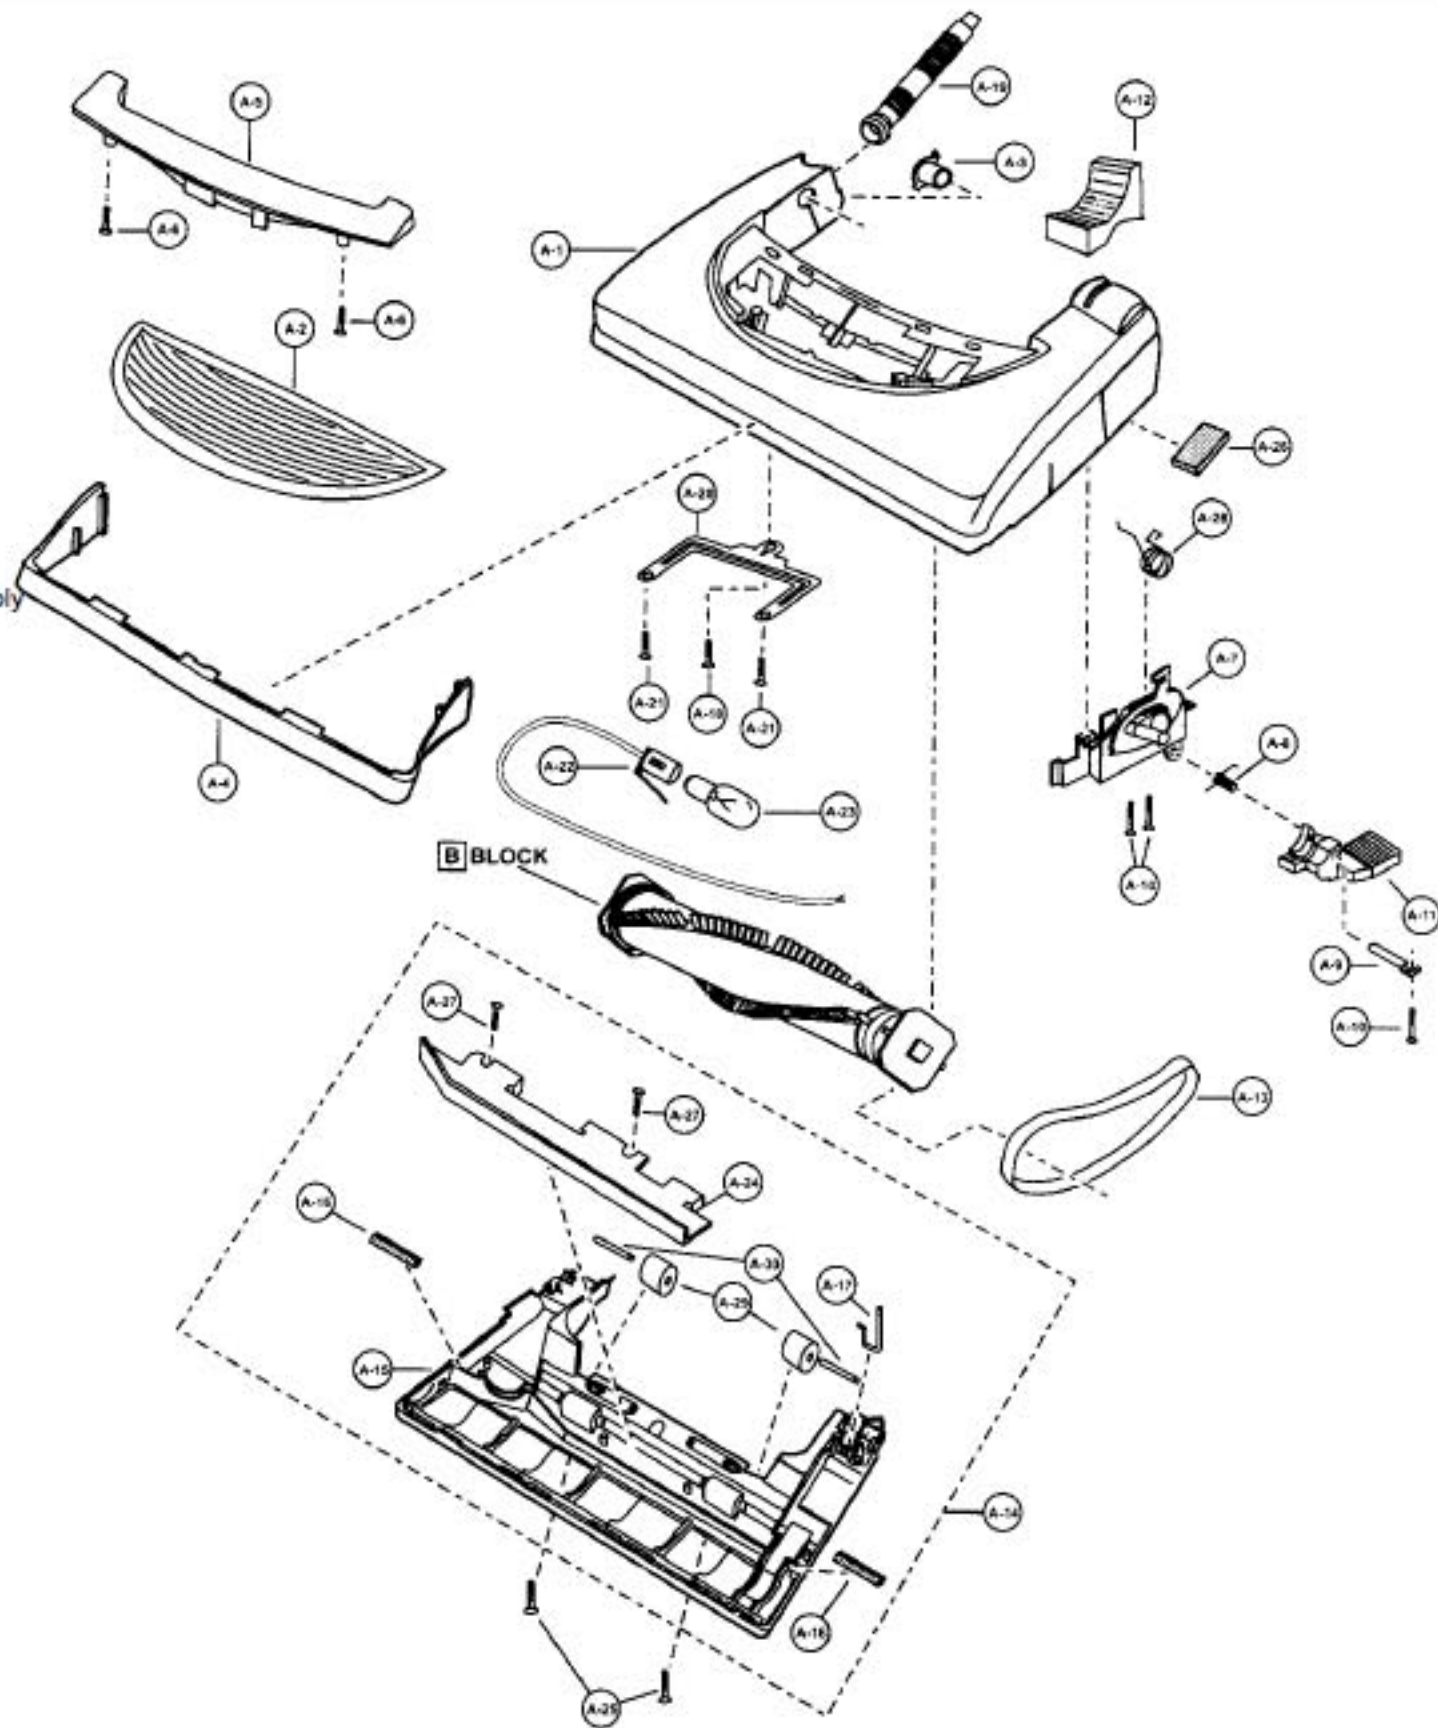

Models: MC-V5744, MC-V5746

Nozzle Housing

- | | | |
|---------|----------|--|
| 1..... | P-111606 | Nozzle housing, V5744 |
| | P-11129 | Nozzle housing, V5746 |
| 2..... | P-9854 | Window |
| 3..... | P-10819 | Shaft, plastic, V5746 |
| | P-2500 | Shaft, plastic, V5744 |
| 4..... | P-10541 | Furniture guard, V5746 |
| | P-1035 | Furniture guard, V5744 |
| 5..... | P-111605 | Light cover |
| 6..... | P-8172 | Screw, light cover |
| 7..... | P-10733 | Carpet/bare floor, handle release assembly |
| 8..... | P-9857 | Spring, pedal, V5746 |
| | P-000010 | Spring, pedal, V5744 |
| 9..... | P-513 | Shaft, pedal |
| 10..... | P-02181 | Screw, pedal/frame assembly |
| 11..... | P-4720 | Pedal, black |
| 12..... | P-10207 | Foot pedal cover, V5746 |
| | P-111607 | Foot pedal cover, V5744 |
| 13..... | P-00181 | Belt |
| 14..... | P-9764 | Lower plate assembly |
| 15..... | P-9765 | Lower plate |
| 16..... | P-10394 | Packing, lower plate/body |
| 17..... | P-9861 | Belt cover |
| 18..... | P-6800 | Screw, slider support |
| 19..... | P-10304 | Nozzle hose |
| 20..... | P-10353 | Slider support |
| 21..... | P-6140 | Screw, slider support |
| 22..... | P-9367 | Socket, bulb |
| 23..... | P-7560 | Bulb, V5746 |
| | P-7550 | Bulb, V5744 |
| 24..... | P-9766 | Body, lower plate |
| 25..... | P-6800 | Screw, lower plate |
| 26..... | P-98103 | Packing, nozzle |
| 27..... | P-6140 | Screw, body/lower plate |
| 28..... | P-02184 | Spring, shifter return |
| 29..... | P-9888 | Wheel, V5746 |
| | P-111284 | Wheel, V5744 |
| 30..... | P-10357 | Shaft, wheel |