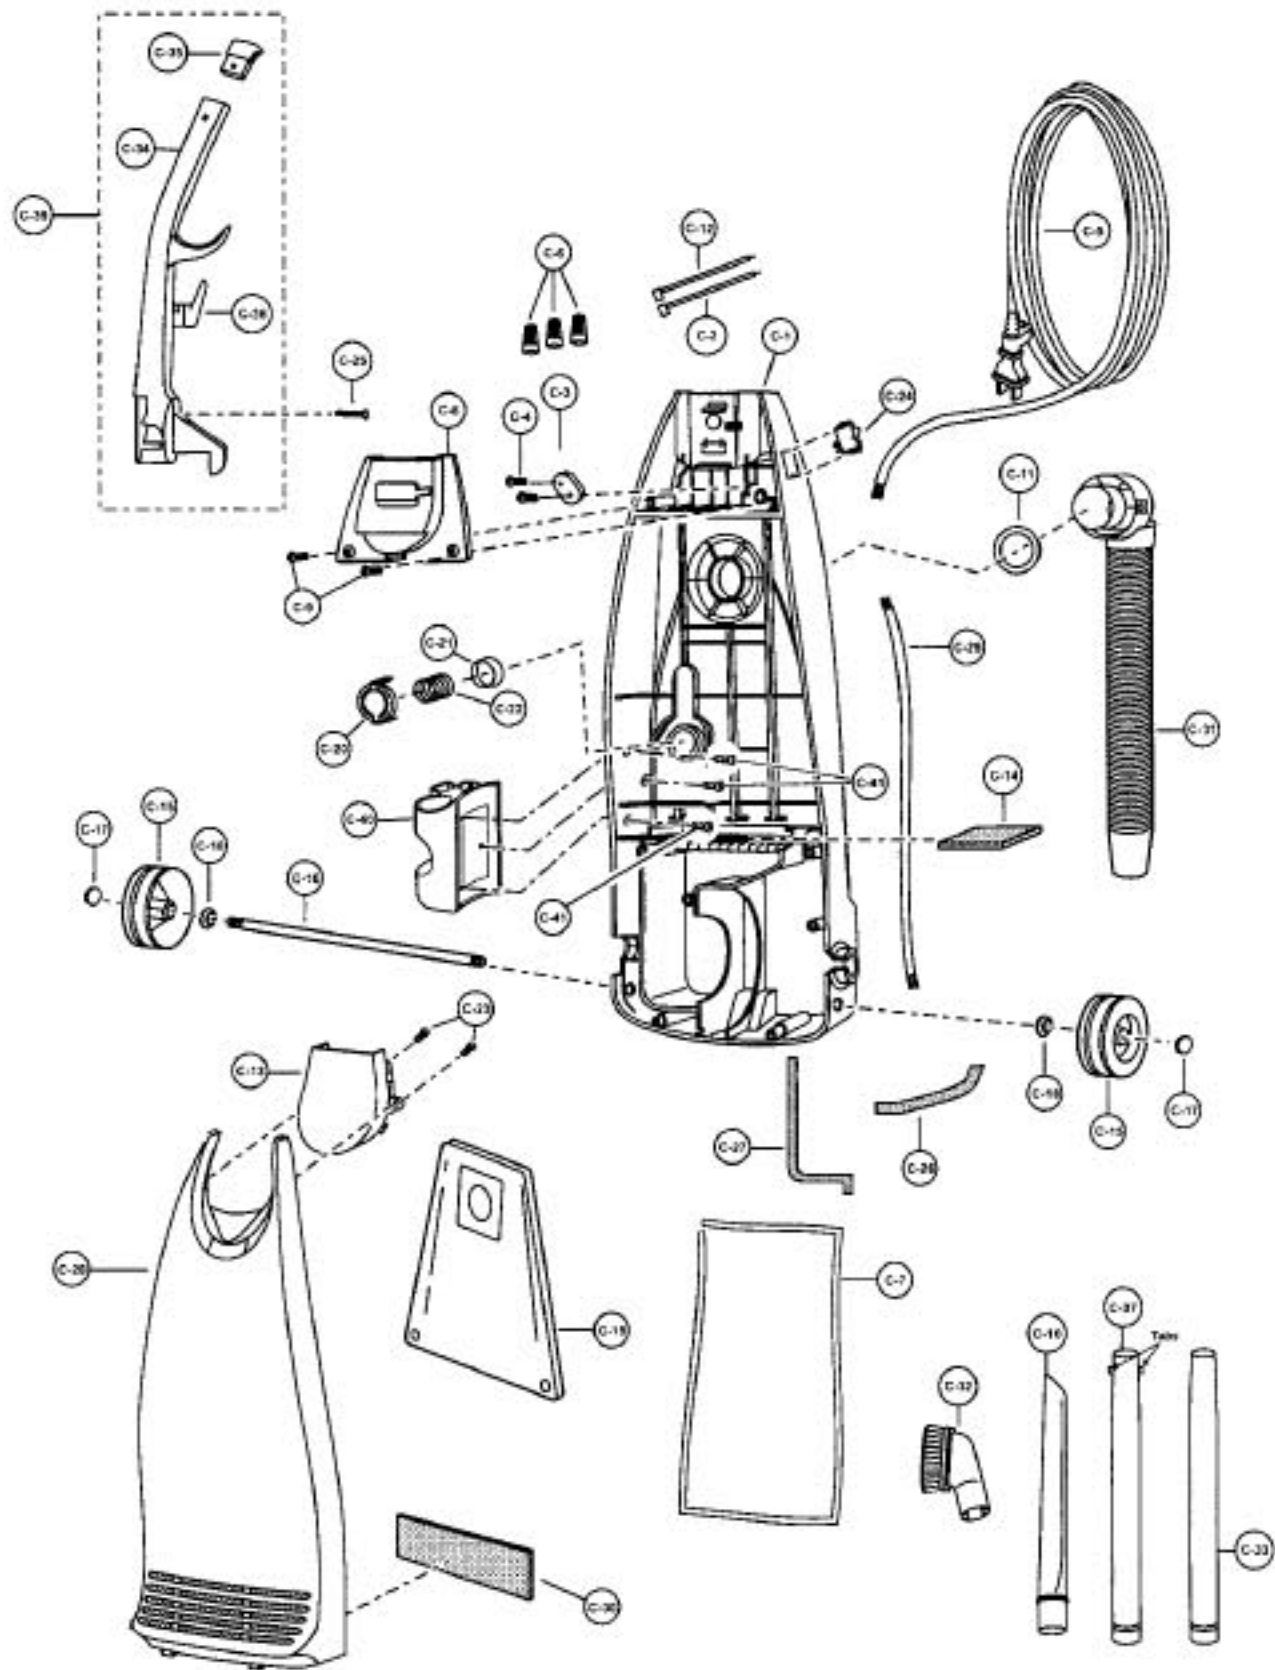

1.....	P-111320	Dust compartment unit, V5746
	P-111608	Dust compartment unit, V5744
2.....	P-10508	Lead wire
3.....	P-0698	Cord stopper, V5746
	P-10870	Cord stopper, V5744
4.....	P-6140	Screw, cord stopper
5.....	P-11018	Power cord, V5746
	P-97062	Power cord, V5744
6.....	P-000623	Wire connector
7.....	P-10309	Packing, dust compartment
8.....	P-10312	Switch cover
9.....	P-6140	Screw, switch cover
10.....	P-6069	Crevice tool
11.....	P-10512	Packing, suction inlet
12.....	P-10508	Lead wire, V5746
	P-4410	Lead wire, V5744
13.....	P-10313	Front cover, V5746
	P-111581	Front cover, V5744
14.....	P-10314	Secondary filter, foam
15.....	P-0114	Wheel, V5746
	P-111693	Wheel, V5744
16.....	P-10968	Shaft, wheel
17.....	P-74009	Stopper, wheel
18.....	P-6115	Washer, wheel
19.....	P-145M	Dust bag, electrostatic, V5746
	P-111387	Dust bag, electrostatic, V5744
20.....	P-10315	Protector cover
21.....	P-6096	Protector
22.....	P-10316	Protector spring, red
23.....	P-6140	Screw, front cover
24.....	P-10602	On/off switch
25.....	P-9907	Handle screw
26.....	P-10317	Packing, right
27.....	P-5860	Packing, left
28.....	P-111230	Dust cover, V5746
	P-111609	Dust cover, V5744
29.....	P-3820	Wire cord, V5746
	P-37020	Wire cord, V5744
30.....	P-10600	Exhaust filter, HEPA
31.....	P-1847	Hose
32.....	P-6088	Dusting brush
33.....	P-60104	Extension wand, without tabs
34.....	P-10321	Handle, V5746
	P-111610	Handle, V5744
35.....	P-10322	Handle cap, V5746
	P-111584	Handle cap, V5744
36.....	P-10323	Upper cord storage hook
37.....	P-8180	Wand, with tabs
38.....	P-111231	Hose ring, V5746
	P-9873	Hose ring, V5744
39.....	P-10845	Handle assembly, V5746
	P-111583	Handle assembly, V5744
40.....	P-111611	Wand holder
41.....	P-6140	Screw, wand holder