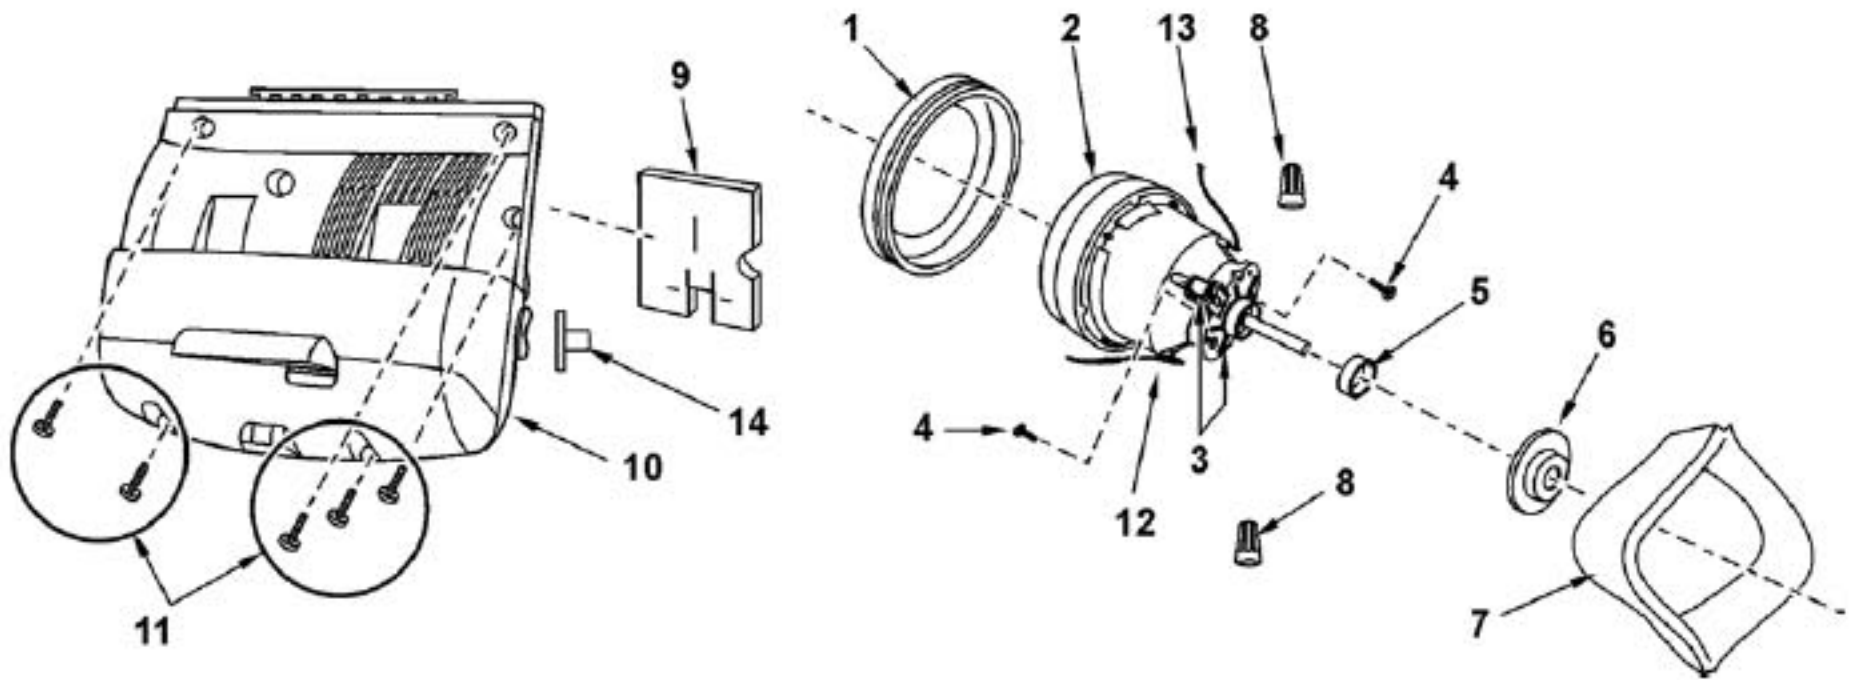

Models: MC-V5745

Motor Case and Motor

Index	Part No.	Description
1	P-0293	Motor Support, Rubber (Front)
2	P-10846	Fan Motor Unit
3	P-8182	Carbon Brush Assembly
4	P-9823	Screw (Carbon Brush Assembly)
5	P-8184	Ring Spacer
6	P-8183	Motor Support, Rubber (Rear)
7	P-9931	Noise Suppressor
8	P-000623	Wire Connector
9	P-11092	Packing (Rear Cover)
10	P-111585	Motor Case
11	P-6140	Screw (Motor Case)
12	P-11276	Fuse Assembly
13	P-10712	Lead Wire
14	P-7805	Plastic Holder