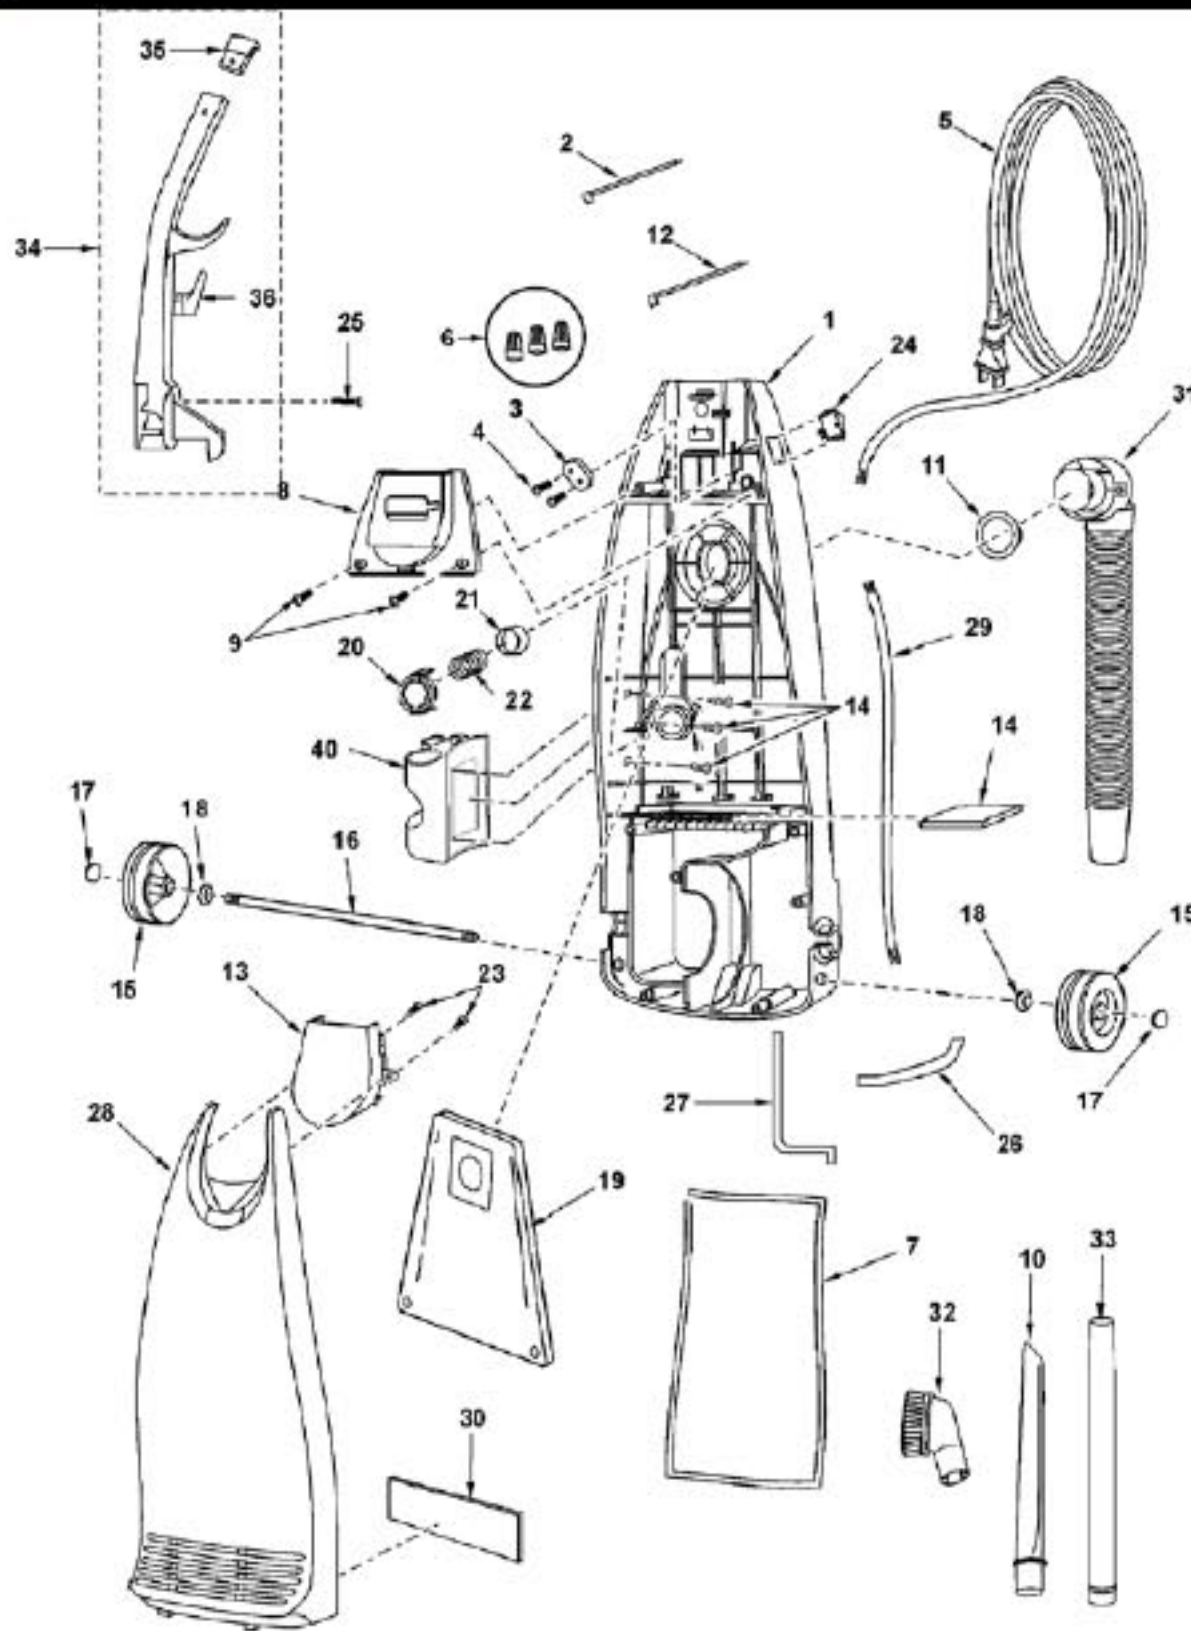

Models: MC-V5745

Body

Index	Part No.	Description
1	P-11608	Dust Compartment Unit
2	P-10508	Lead Wire
3	P-0698	Cord Stopper
4	P-6140	Screw (Cord Stopper)
5	P-97062	Power cord
6	P-000623	Wire Connector
7	P-10309	Packing (Dust Compartment)
8	P-10312	Switch Cover
9	P-6140	Screw (Switch Cover)
10	P-6069	Crevice Tool
11	P-10512	Packing (Suction Inlet)
12	P-4410	Lead Wire
13	P-111581	Front Cover
14	P-10314	Secondary Filter (Foam)
15	P-0114	Wheel
16	P-111588	Shaft (Wheel)
17	P-74009	Stopper (Wheel)
18	P-6115	Washer (Wheel)
19	P-115P	Dust Bag (Electrostatic)
20	P-10315	Protector Cover
21	P-6096	Protector

Index	Part No.	Description
22	P-10316	Protector Spring (Red)
23	P-6140	Screw (Front Cover)
24	P-10602	On-Off Switch
25	P-9907	Handle Screw
26	P-10317	Packing (Right)
27	P-5860	Packing (Left)
28	P-11280	Dust Cover
29	P-3820	Wire Cord
30	P-11281	Exhaust Filter (HEPA)
31	P-1847	Hose
32	P-111726	Dusting Brush
33	P-60104	Extension Wand (Without Tabs)
34	P-111610	Handle
35	P-111584	Handle Cap
36	P-7035	Upper Cord Storage Hook
37	P-8180	Wand (With Tabs)
38	P-9873	Hose Ring
39	P-111583	Handle Assembly
40	P-111611	Wand Holder
41	P-6140	Screw (Wand Holder)

Index	Part No.	Description
17	P-9861	Belt Cover
18	P-6800	Screw (Slider Support)
19	P-10304	Nozzle Hose
20	P-10353	Slider Support
21	P-6140	Screw (Slider Support)
22	P-9367	Socket (Bulb)
23	P-7550	Bulb
24	P-9766	Body (Lower Plate)
25	P-6800	Screw (Lower Plate)
26	P-98103	Packing (Nozzle)
27	P-6140	Screw (Lower Plate)
28	P-02184	Spring (Shifter Return)
29	P-9888	Wheel
30	P-10357	Shaft (Wheel)
31	P-111553	Agitator Unit