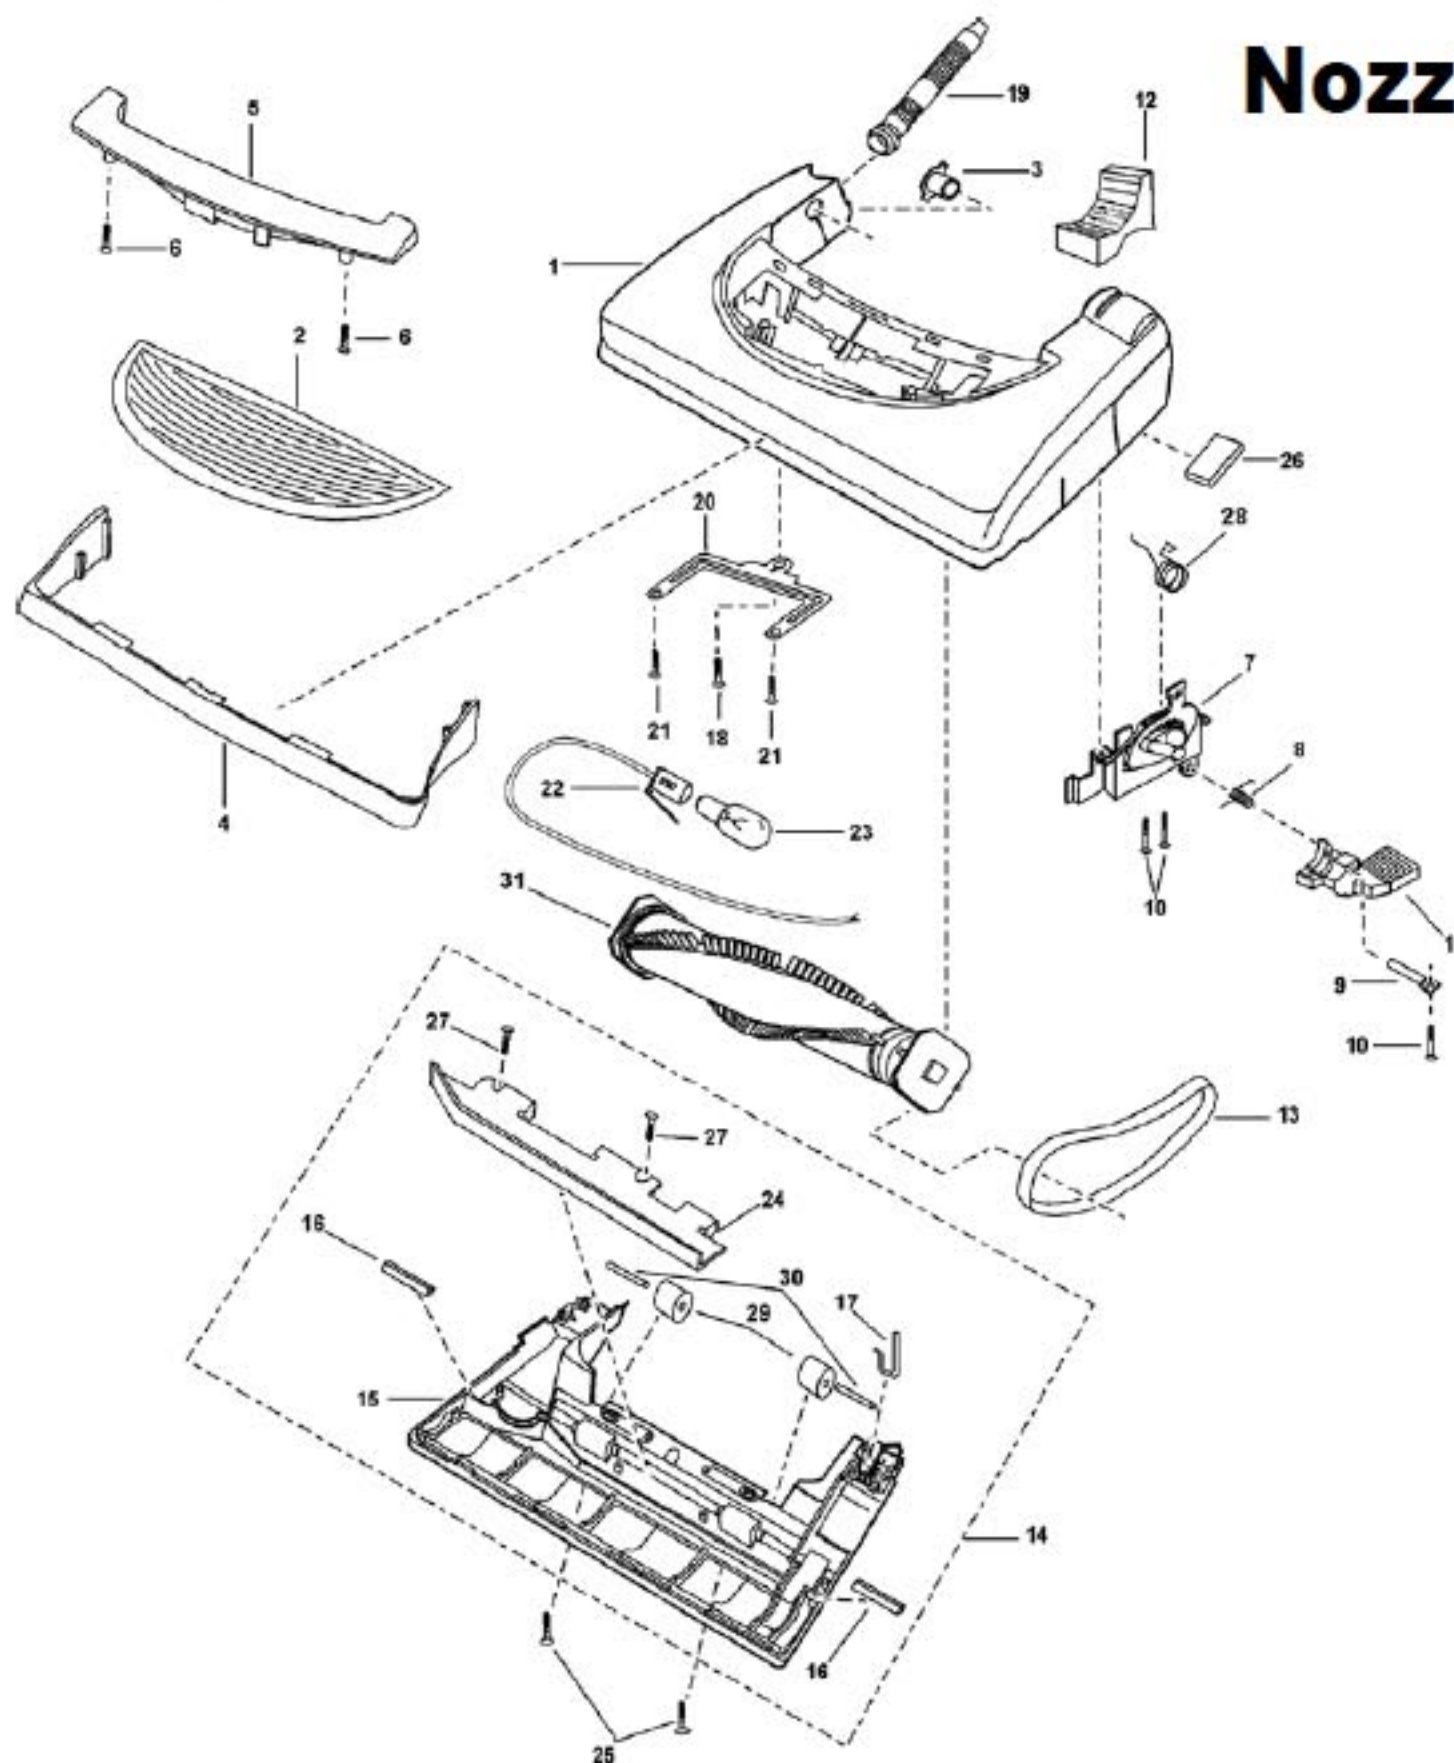

Models: MC-V5745

Nozzle Housing

Index	Part No.	Description
1	P-11283	Nozzle Housing
2	P-9854	Window
3	P-10819	Shaft (Plastic)
4	P-10351	Furniture Guard
5	P-11282	Light Cover
6	P-8172	Screw (Light Cover)
7	P-10733	Capet/Bare Floor Release Assembly
8	P-9857	Spring (Pedal)
9	P-513	Shaft (Pedal)
10	P-02181	Screw (Pedal/Frame Assembly)
11	P-4720	Pedal (Black)
12	P-111607	Foot Pedal Cover
13	P-V270B	Belt
14	P-9764	Lower Plate Assembly
15	P-9765	Lower Plate
16	P-10394	Packing (Lower Plate)

Index	Part No.	Description
17	P-9861	Belt Cover
18	P-6800	Screw (Slider Support)
19	P-10304	Nozzle Hose
20	P-10353	Slider Support
21	P-6140	Screw (Slider Support)
22	P-9367	Socket (Bulb)
23	P-7550	Bulb
24	P-9766	Body (Lower Plate)
25	P-6800	Screw (Lower Plate)
26	P-98103	Packing (Nozzle)
27	P-6140	Screw (Lower Plate)
28	P-02184	Spring (Shifter Return)
29	P-9888	Wheel
30	P-10357	Shaft (Wheel)
31	P-111553	Agitator Unit