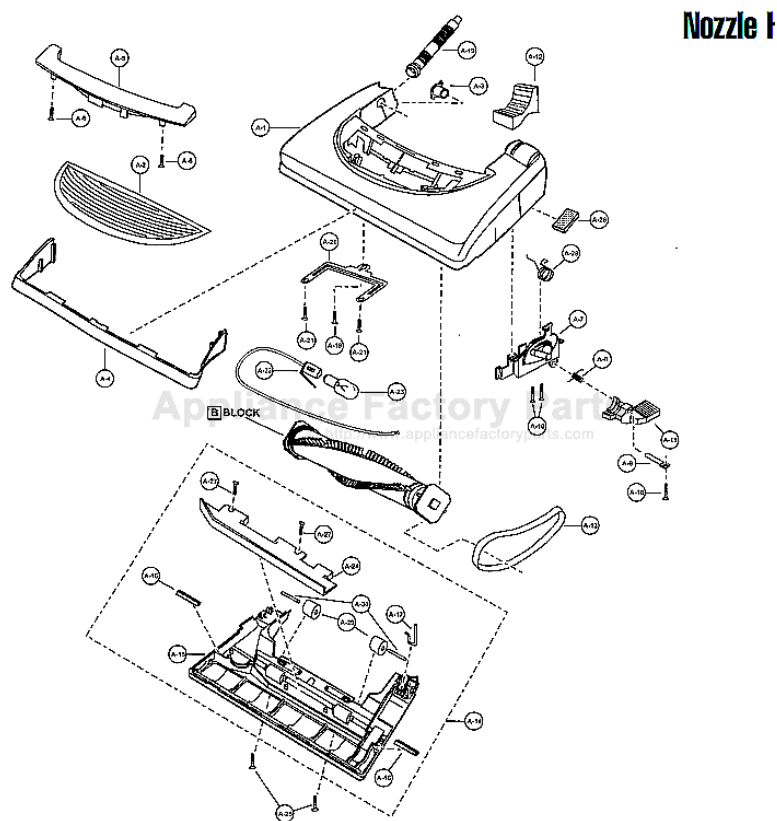

[Find Your PANASONIC Vacuum Cleaner Parts - Select From 605 Models](#)

----- Manual continues below -----