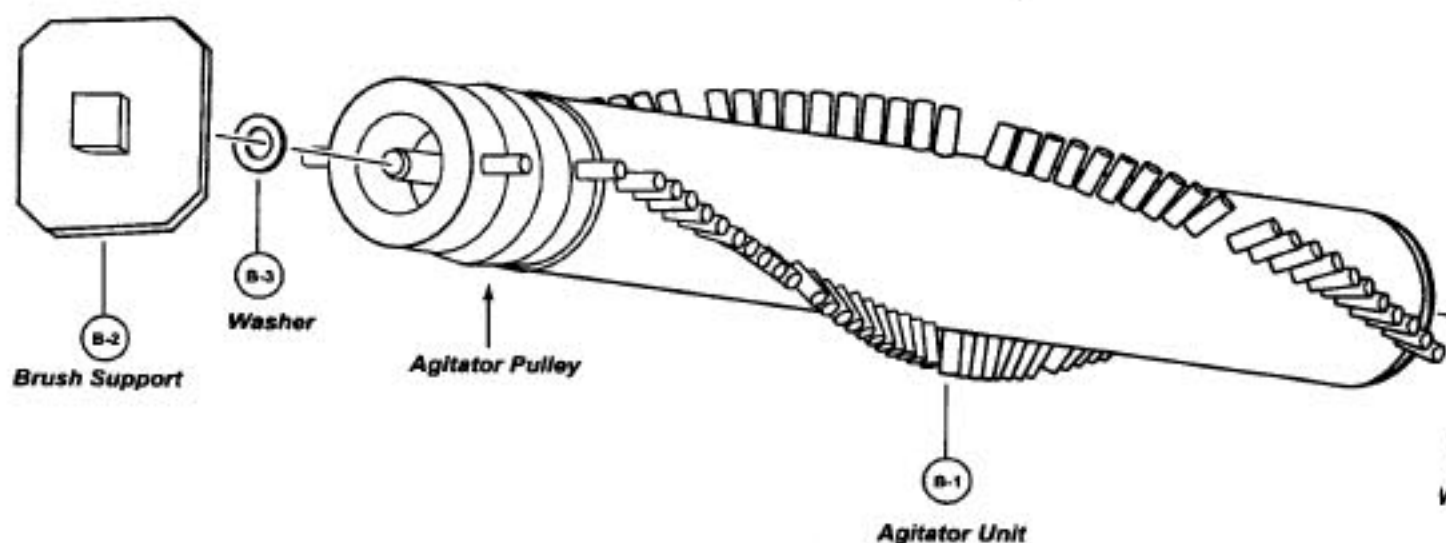

Models: MC-V7311, MC-V7312

Agitator Assembly

- 1 ..... P-111553 ..... Agitator unit, V7312
- P-10650 ..... Agitator unit, V7311
- 2 ..... P-7095 ..... Brush support, V7311
- 3 ..... P-00030 ..... Washer, V7311