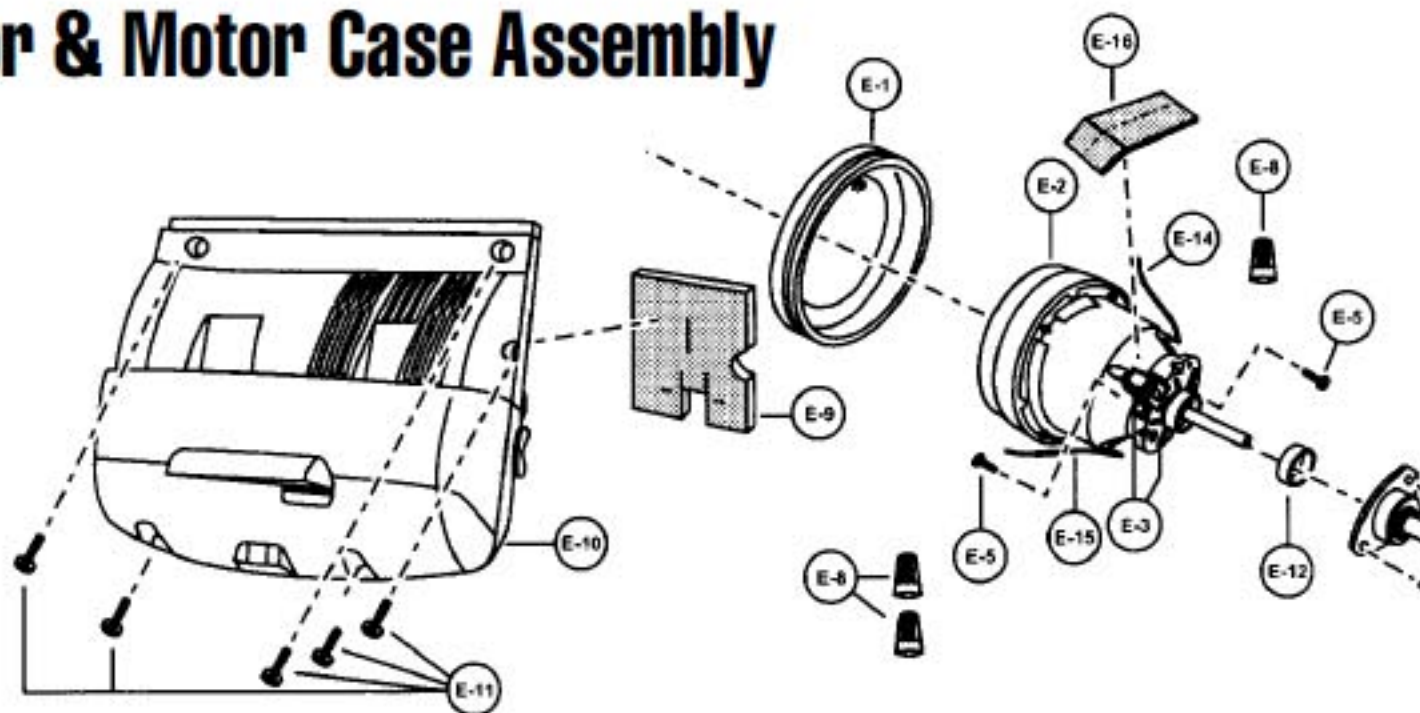

Motor & Motor Case Assembly

- 1 ..... P-0293 ..... Motor support rubber, front
- 2 ..... P-11033 ..... Fan motor unit, V7311

- 9 ..... P-10648 ..... Packing, rear cover
- 10 ..... P-11405 ..... Motor case, V7311