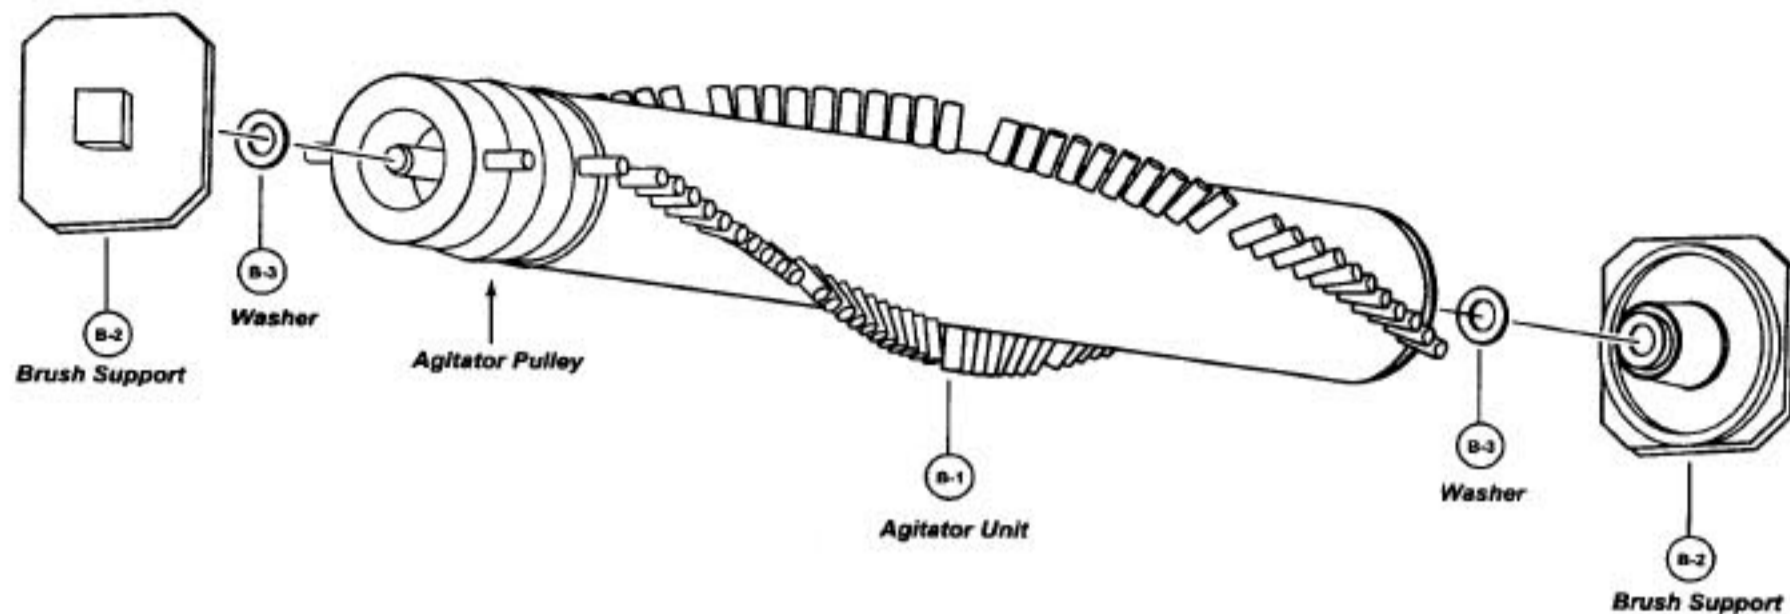

Models: MC-V7311, MC-V7312

Agitator Assembly

- 1 ..... P-111553 ..... Agitator unit, V7312
- P-10650 ..... Agitator unit, V7311
- 2 ..... P-7095 ..... Brush support, V7311
- 3 ..... P-00030 ..... Washer, V7311