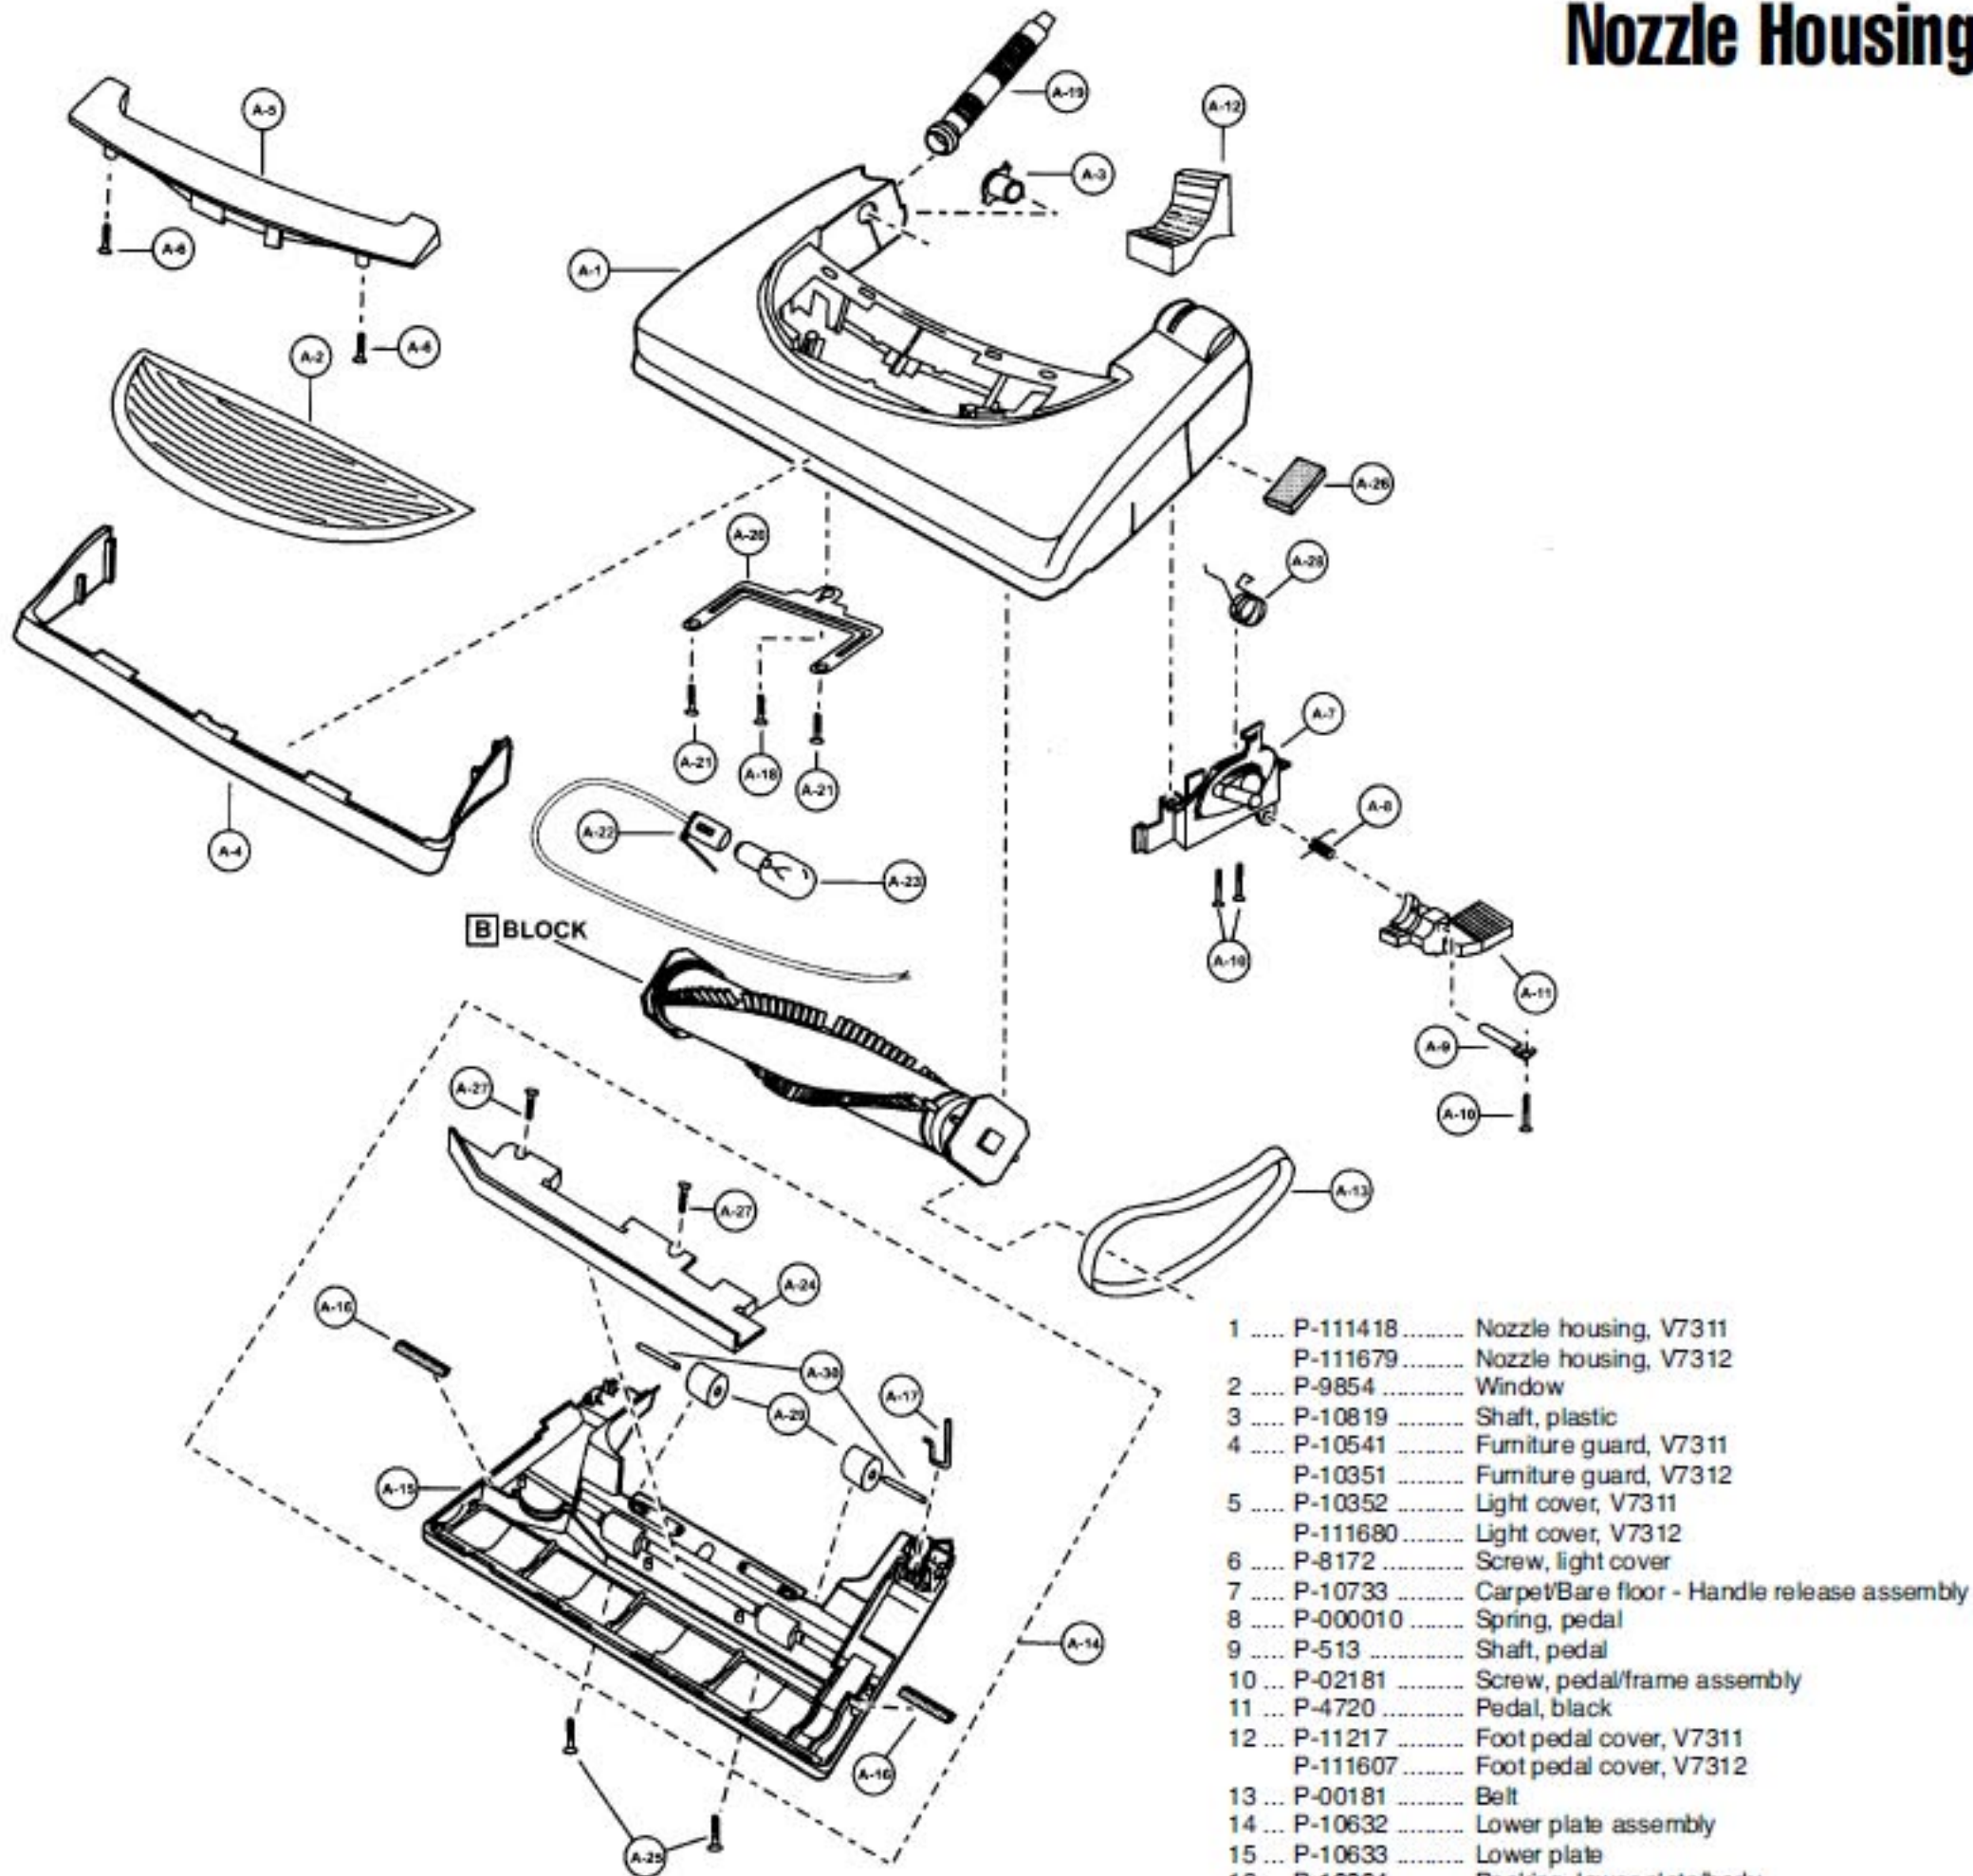

## Nozzle Housing

- |    |          |                                             |
|----|----------|---------------------------------------------|
| 1  | P-111418 | Nozzle housing, V7311                       |
|    | P-111679 | Nozzle housing, V7312                       |
| 2  | P-9854   | Window                                      |
| 3  | P-10819  | Shaft, plastic                              |
| 4  | P-10541  | Furniture guard, V7311                      |
|    | P-10351  | Furniture guard, V7312                      |
| 5  | P-10352  | Light cover, V7311                          |
|    | P-111680 | Light cover, V7312                          |
| 6  | P-8172   | Screw, light cover                          |
| 7  | P-10733  | Carpet/Bare floor - Handle release assembly |
| 8  | P-000010 | Spring, pedal                               |
| 9  | P-513    | Shaft, pedal                                |
| 10 | P-02181  | Screw, pedal/frame assembly                 |
| 11 | P-4720   | Pedal, black                                |
| 12 | P-11217  | Foot pedal cover, V7311                     |
|    | P-111607 | Foot pedal cover, V7312                     |
| 13 | P-00181  | Belt                                        |
| 14 | P-10632  | Lower plate assembly                        |
| 15 | P-10633  | Lower plate                                 |
| 16 | P-10394  | Packing, lower plate/body                   |
| 17 | P-9861   | Belt cover                                  |
| 18 | P-6800   | Screw, slider support                       |
| 19 | P-10304  | Nozzle hose                                 |
| 20 | P-10353  | Slider support                              |
| 21 | P-6140   | Screw, slider support                       |
| 22 | P-9367   | Socket, bulb                                |
| 23 | P-7550   | Bulb                                        |
| 24 | P-9766   | Body, lower plate                           |
| 25 | P-6800   | Screw, lower plate                          |
| 26 | P-98103  | Packing, nozzle                             |
| 27 | P-6140   | Screw, body/lower plate                     |
| 28 | P-02184  | Spring, shifter return                      |
| 29 | P-9888   | Wheel                                       |
| 30 | P-10357  | Shaft, wheel                                |