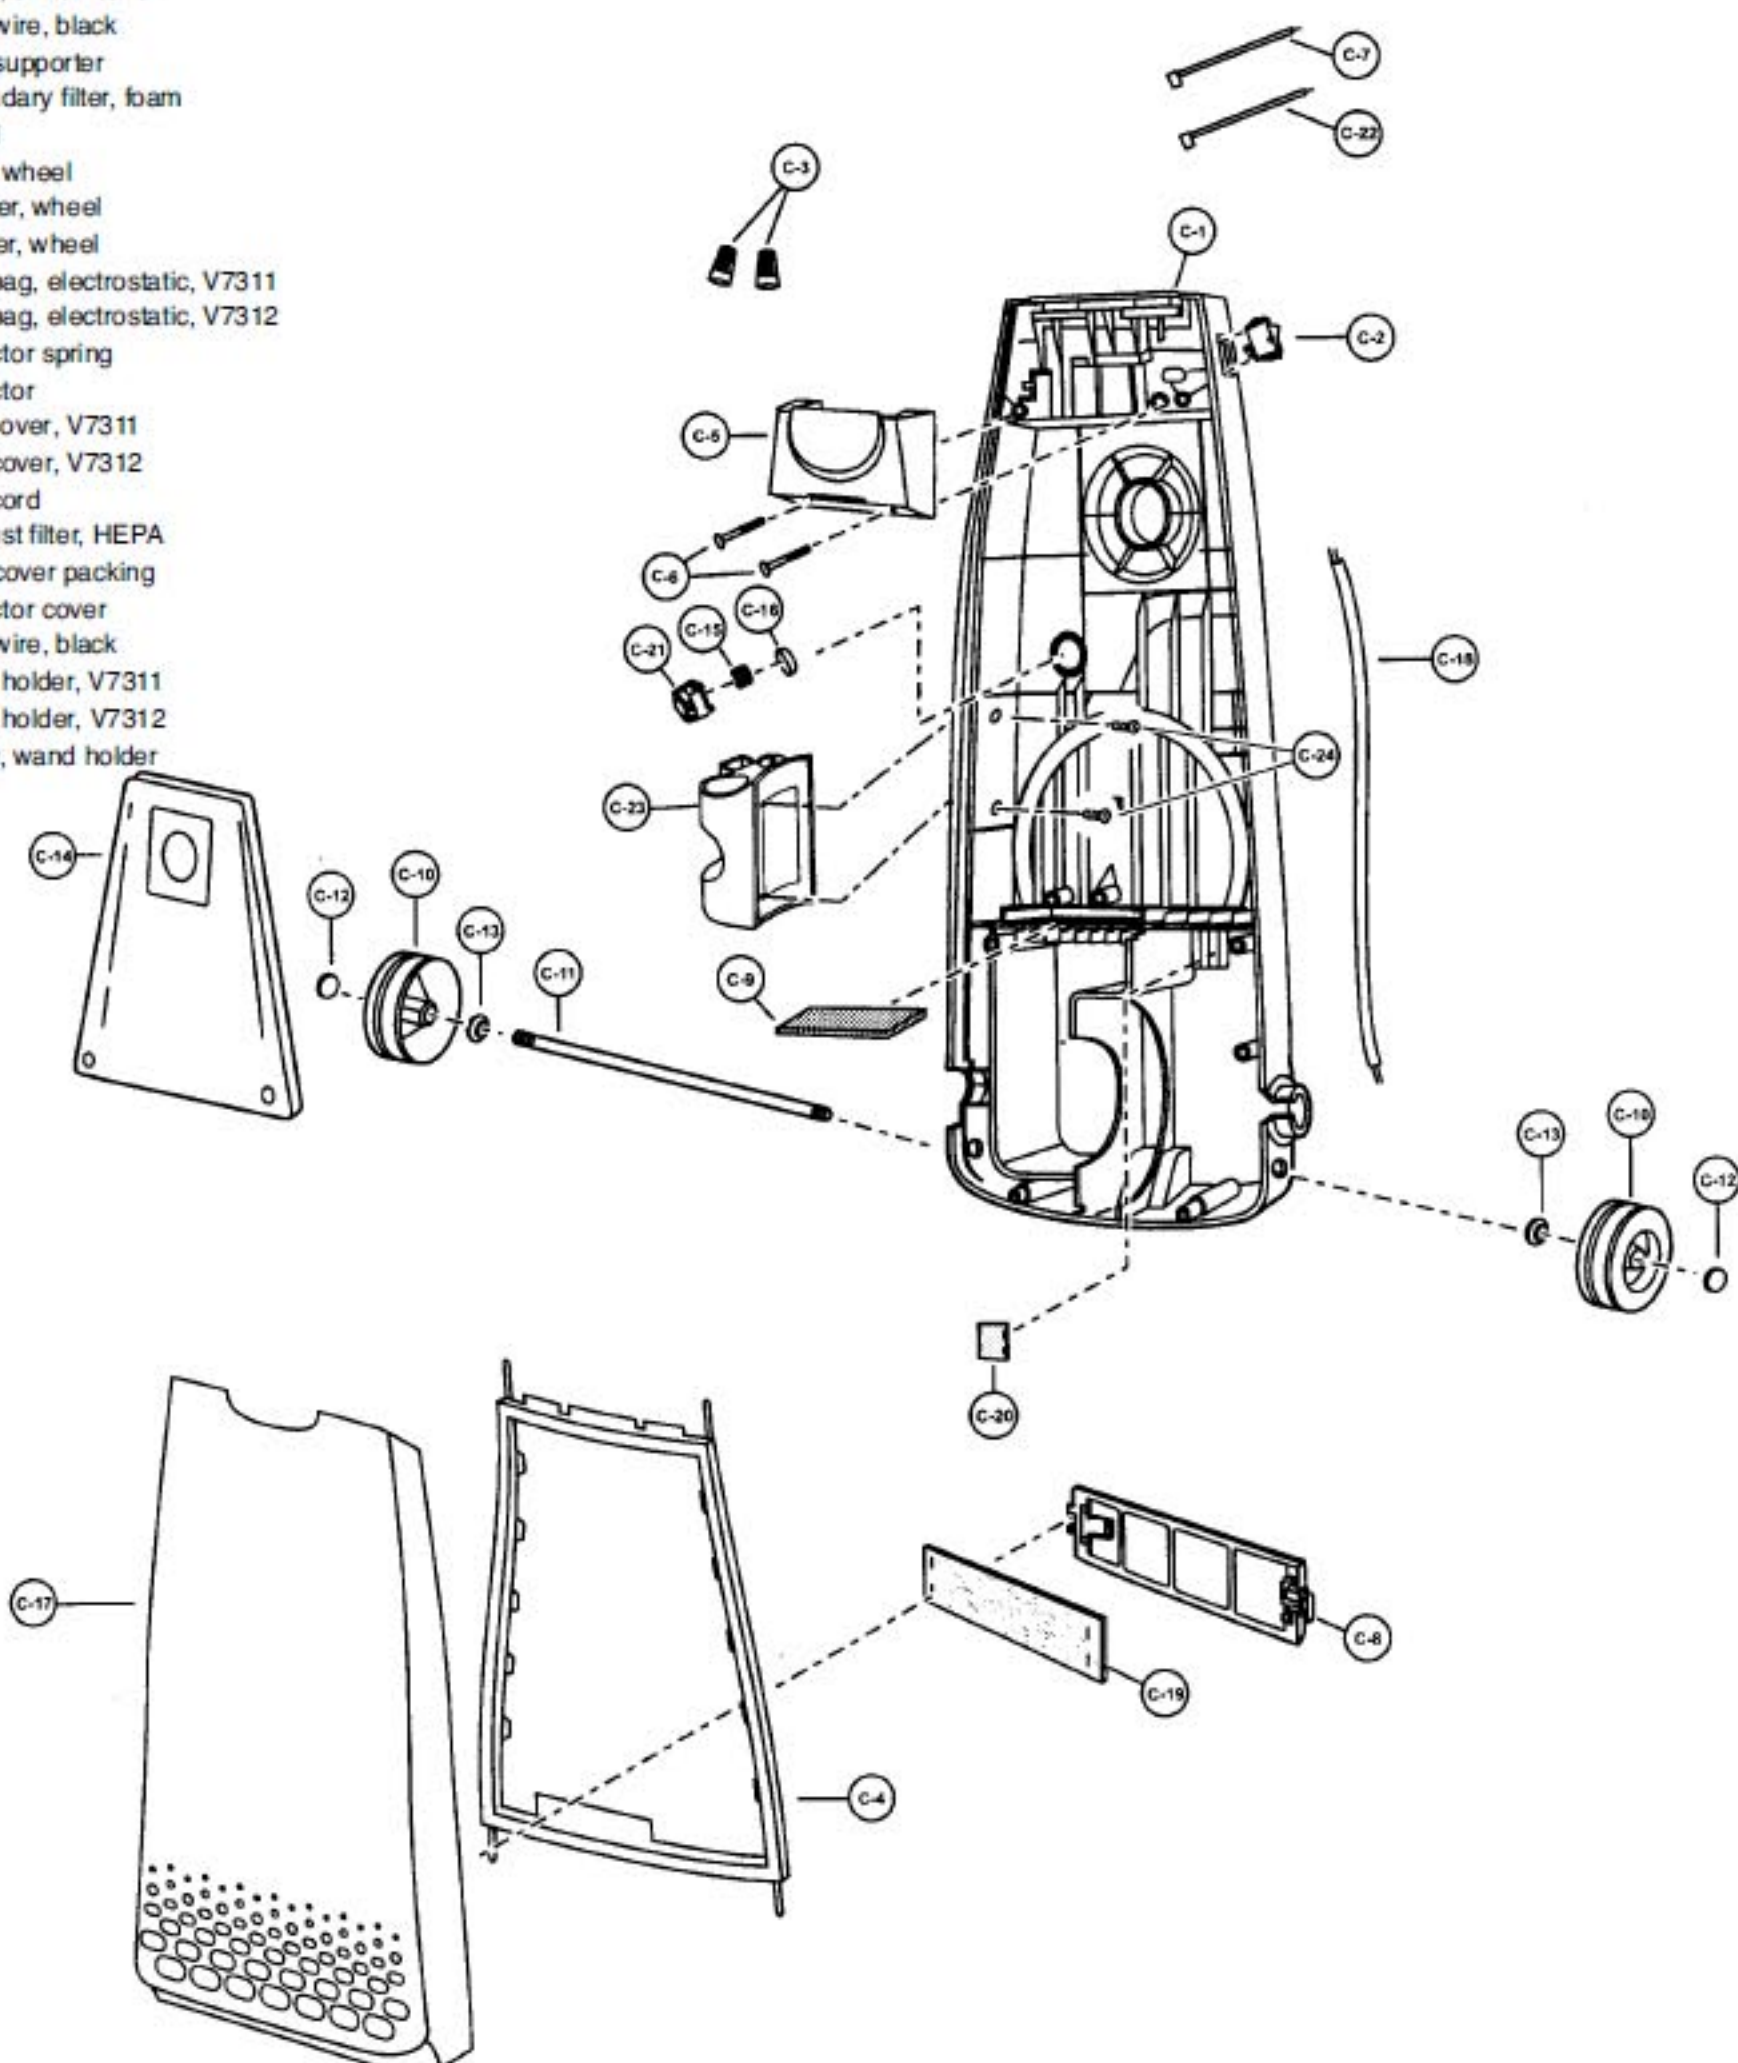

Models: MC-V7311, MC-V7312

Body Housing

- 1 ..... P-111386 ..... Dust compartment assembly, V7311
  P-111681 ..... Dust compartment assembly, V7312
- 2 ..... P-10602 ..... On/Off Switch
- 3 ..... P-000623 ..... Wire connector
- 4 ..... P-9866 ..... Packing, dust container
- 5 ..... P-111415 ..... Switch cover, V7311
  P-111682 ..... Switch cover, V7312
- 6 ..... P-6140 ..... Screw, switch cover
- 7 ..... P-10508 ..... Lead wire, black
- 8 ..... P-9893 ..... Filter supporter
- 9 ..... P-10634 ..... Secondary filter, foam
- 10 ..... P-0114 ..... Wheel
- 11 ..... P-10968 ..... Shaft, wheel
- 12 ..... P-74009 ..... Stopper, wheel
- 13 ..... P-6115 ..... Washer, wheel
- 14 ..... P-111387 ..... Dust bag, electrostatic, V7311
  P-111477 ..... Dust bag, electrostatic, V7312
- 15 ..... P-10316 ..... Protector spring
- 16 ..... P-6096 ..... Protector
- 17 ..... P-11402 ..... Dust cover, V7311
  P-111683 ..... Dust cover, V7312
- 18 ..... P-3820 ..... Wire cord
- 19 ..... P-10928 ..... Exhaust filter, HEPA
- 20 ..... P-10637 ..... Rear cover packing
- 21 ..... P-10315 ..... Protector cover
- 22 ..... P-4410 ..... Lead wire, black
- 23 ..... P-11403 ..... Wand holder, V7311
  P-111684 ..... Wand holder, V7312
- 24 ..... P-6140 ..... Screw, wand holder