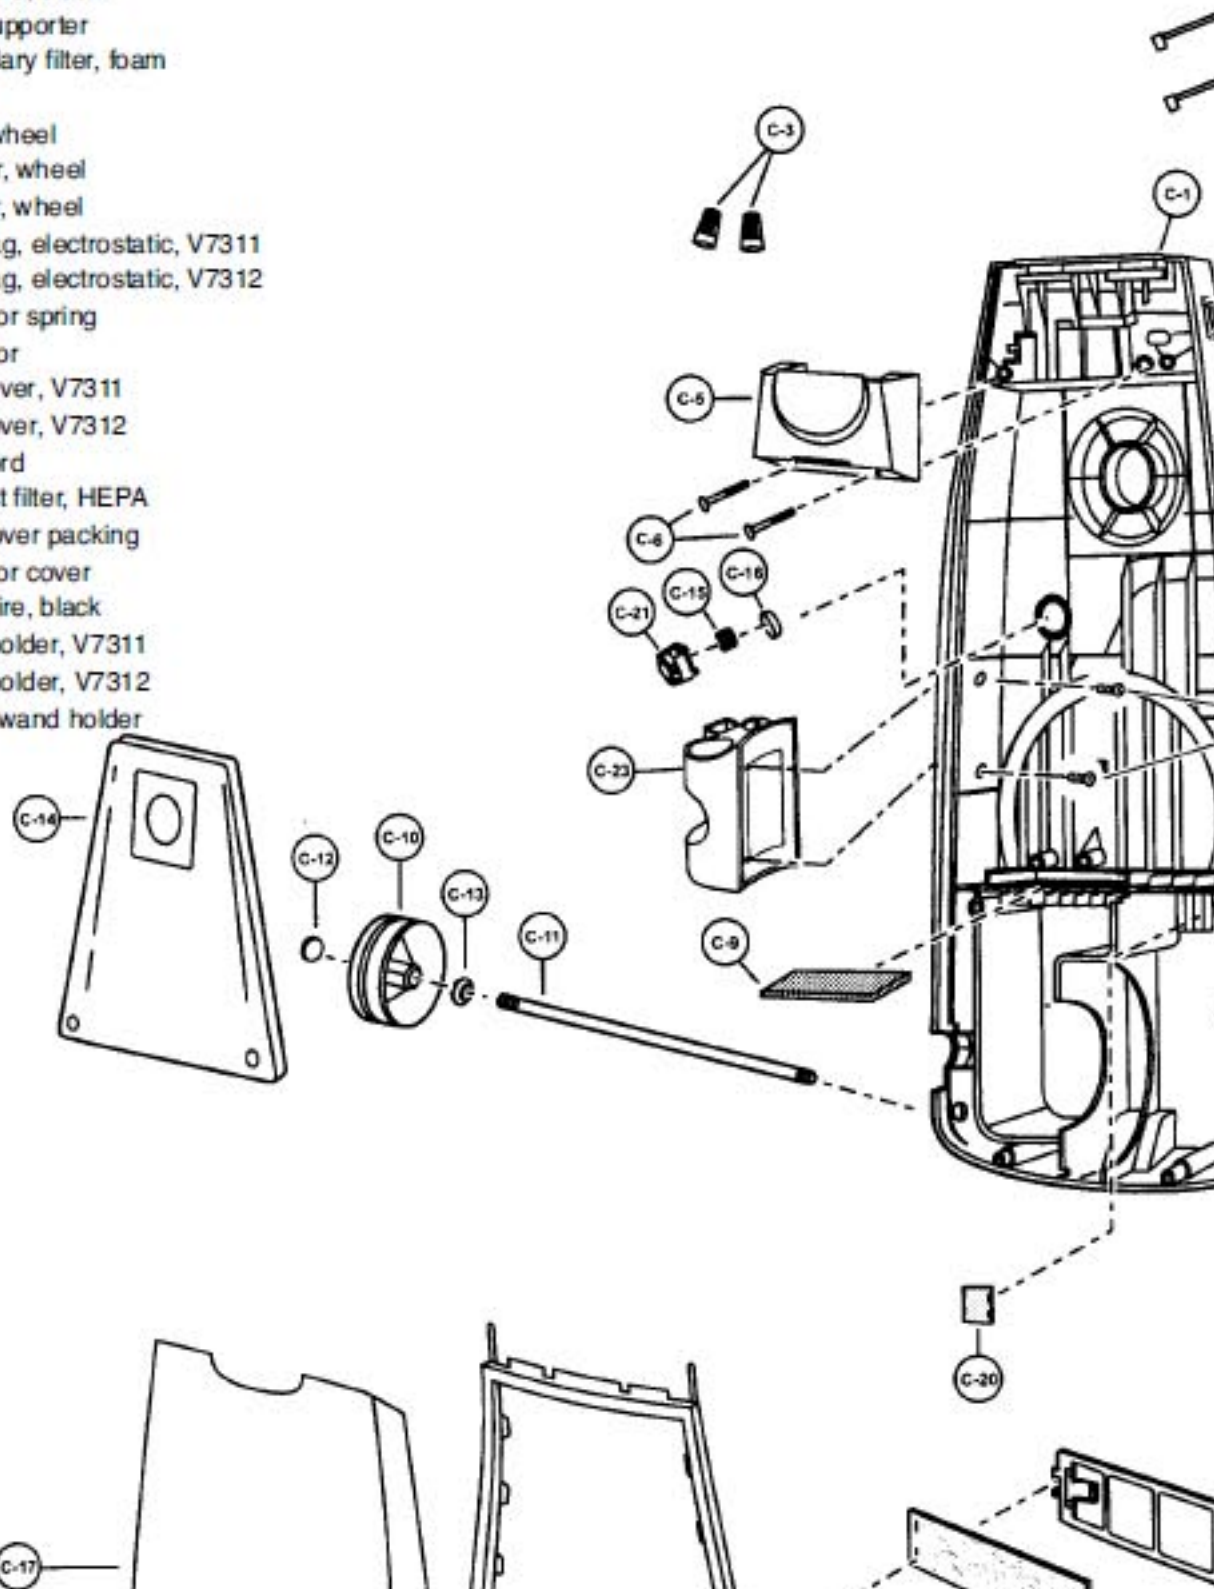

Models: MC-V7311, MC-V7312

Body Housing

- 1 P-111386 Dust compartment assembly, V7311
P-111681 Dust compartment assembly, V7312
- 2 P-10602 On/Off Switch
- 3 P-000623 Wire connector
- 4 P-9866 Packing, dust container
- 5 P-111415 Switch cover, V7311
P-111682 Switch cover, V7312
- 6 P-6140 Screw, switch cover
- 7 P-10508 Lead wire, black
- 8 P-9893 Filter supporter
- 9 P-10634 Secondary filter, foam
- 10 ... P-0114 Wheel
- 11 ... P-10968 Shaft, wheel
- 12 ... P-74009 Stopper, wheel
- 13 ... P-6115 Washer, wheel
- 14 ... P-111387 Dust bag, electrostatic, V7311
P-111477 Dust bag, electrostatic, V7312
- 15 ... P-10316 Protector spring
- 16 ... P-6096 Protector
- 17 ... P-11402 Dust cover, V7311
P-111683 Dust cover, V7312
- 18 ... P-3820 Wire cord
- 19 ... P-10928 Exhaust filter, HEPA
- 20 ... P-10637 Rear cover packing
- 21 ... P-10315 Protector cover
- 22 ... P-4410 Lead wire, black
- 23 ... P-11403 Wand holder, V7311
P-111684 Wand holder, V7312
- 24 ... P-6140 Screw, wand holder