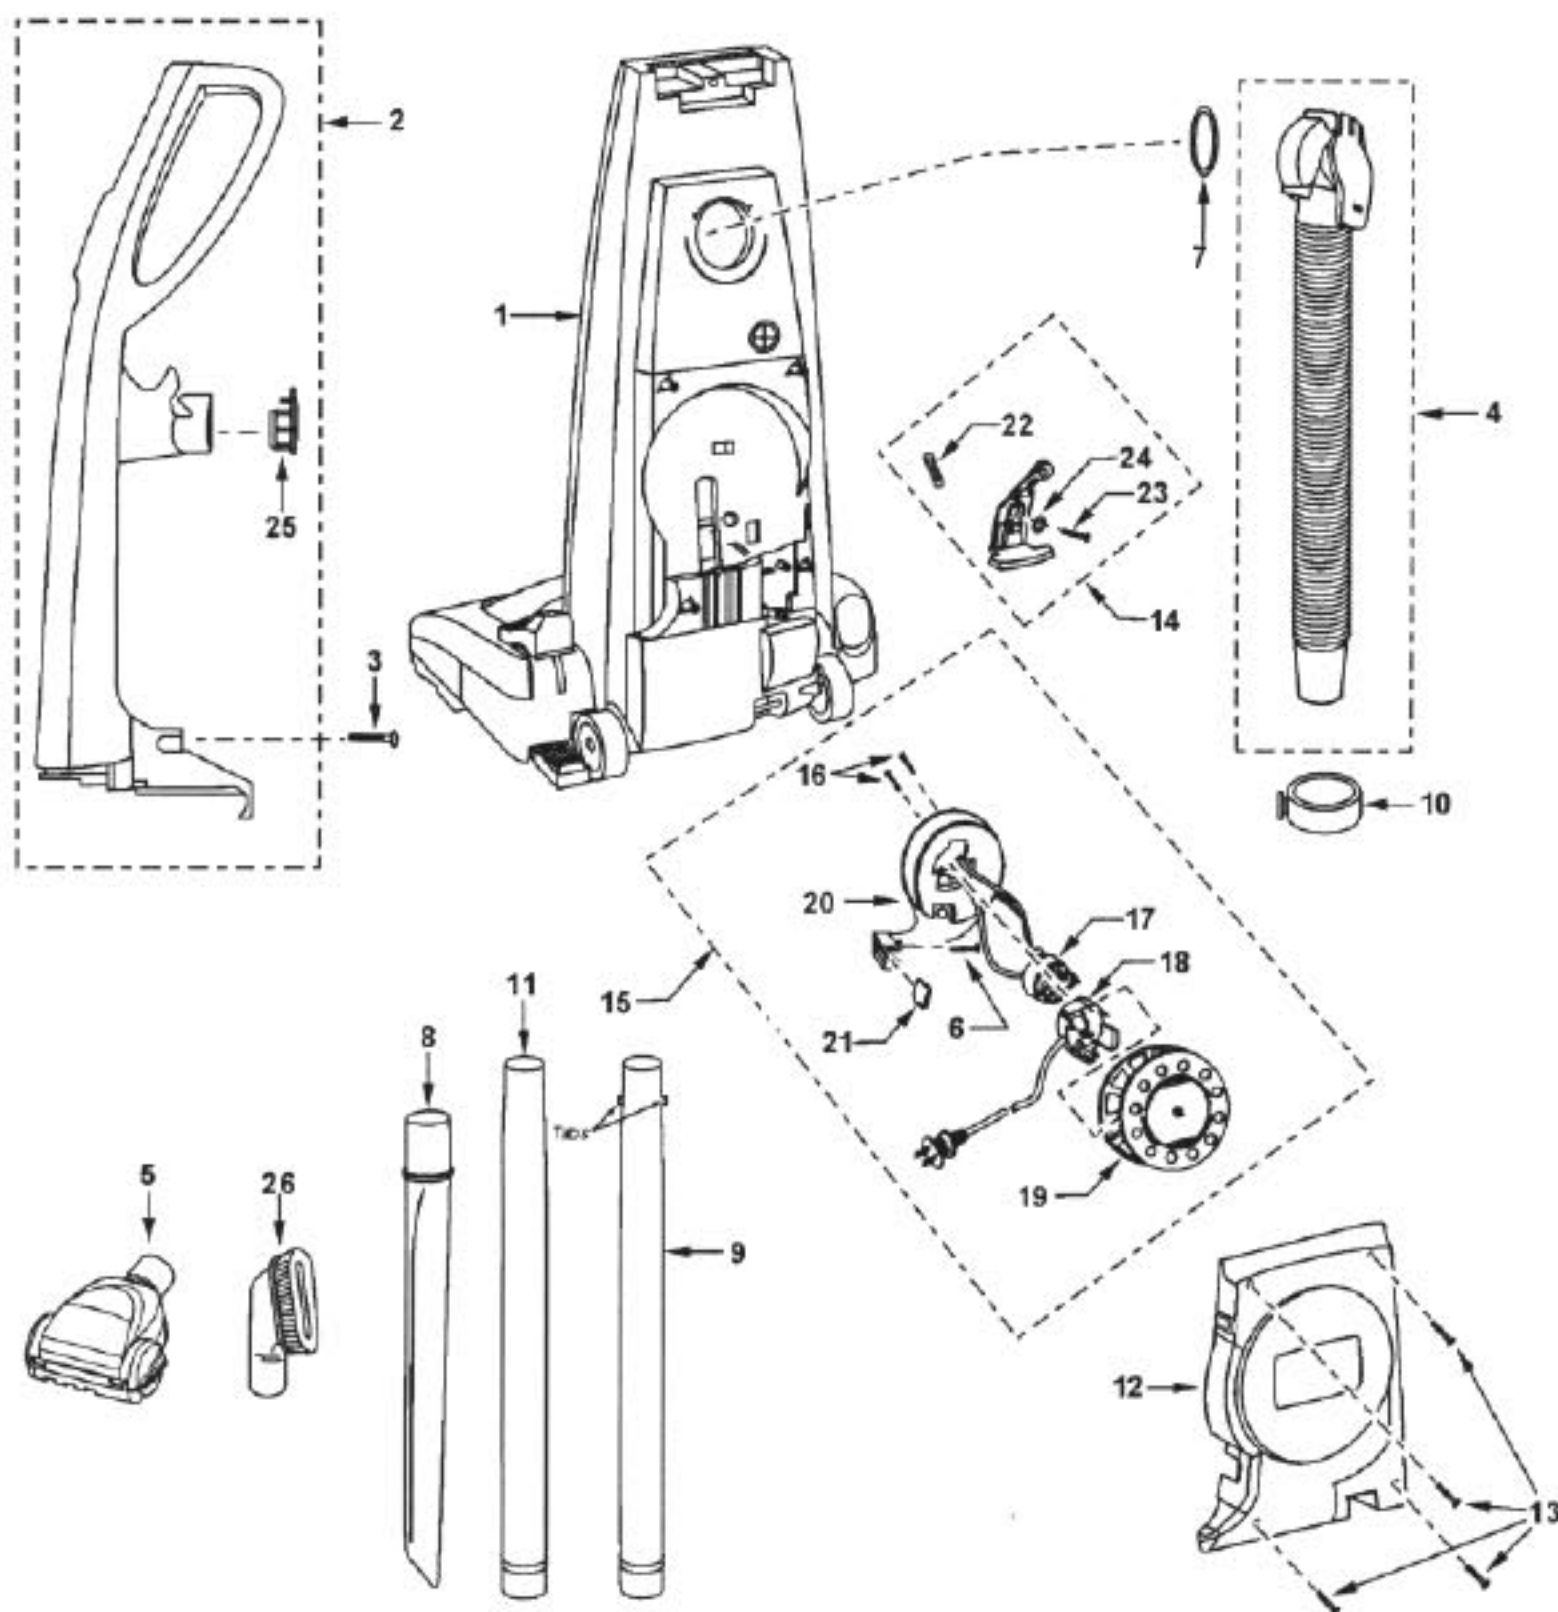

Models: MC-V7314

NOZZLE

Index	Part No.	Description
1	P-11431	Nozzle Housing
2	P-11311	Window
3	P-10819	Shaft (plastic)
4	P-10351	Furniture Guard
5	P-11432	Light Cover
6	P-8172	Screw (light cover)
7	P-11433	Carpet/Bare Floor Release Assy
8	P-9857	Spring (pedal)
9	P-513	Shaft (pedal)
10	P-02181	Screw (pedal/frame assembly)
11	P-11305	Pedal (black)
12	P-111607	Foot Pedal Cover
13	P-11434	Belt
14	P-10632	Lower Plate Assembly
15	P-10633	Lower Plate
16	P-10394	Packing (lower plate)
17	P-9861	Belt Cover
18	P-6800	Screw (slider support)
19	P-10304	Nozzle Hose
20	P-10353	Slider Support
21	P-6140	Screw (slider support)
22	P-9367	Socket (bulb)
23	P-7550	Bulb
24	P-9766	Body (lower plate)
25	P-6800	Screw (lower plate)
26	P-98103	Packing (nozzle)
27	P-6140	Screw (body lower plate)
28	P-02184	Spring (shifter return)
29	P-9888	Wheel
30	P-10357	Shaft (wheel)
31	P-111553	Agitator Assembly

Models: MC-V7314

BODY HOUSING

Index	Part No.	Description
1	P-111681	Dust Compartment Assembly
2	P-10602	On/Off Switch
3	P-000623	Wire Connector (10 pack)
4	P-9866	Packing (dust container)
5	P-11435	Switch Cover
6	P-6140	Screw (switch cover, 10 pack)
7	P-10508	Lead Wire (black, 2 pack)
8	P-11436	Filter Supporter
9	P-10634	Secondary Filter (foam)
10	P-0114	Wheel
11	P-111588	Shaft (wheel)
12	P-74009	Stopper Wheel (10 pack)
13	P-6115	Washer (wheel, 10 pack)
14	P-11417	Dust Bag (electrostatic)
15	P-10316	Protector Spring
16	P-000057	Protector
17	P-11437	Dust Cover
18	P-3820	Wire Cord

Models: MC-V7314

HANDLE ASSEMBLY

Index	Part No.	Description
1	P-111681	Dust Compartment Assembly
2	P-11444	Handle Assembly
3	P-9907	Screw (handle)
4	P-11445	Hose Unit Assembly
5	P-11446	Air Turbine Unit
6	P-6140	Screw (bracket)
7	P-10512	Packing (suction inlet)
8	P-6069	Crevice Tool
9	P-8180	Extension Wand w/tabs
10	P-111231	Hose Ring
11	P-60104	Extension Wand w/o tabs
12	P-10638	Cord Reel Cover
13	P-6140	Screw (cord reel cover)