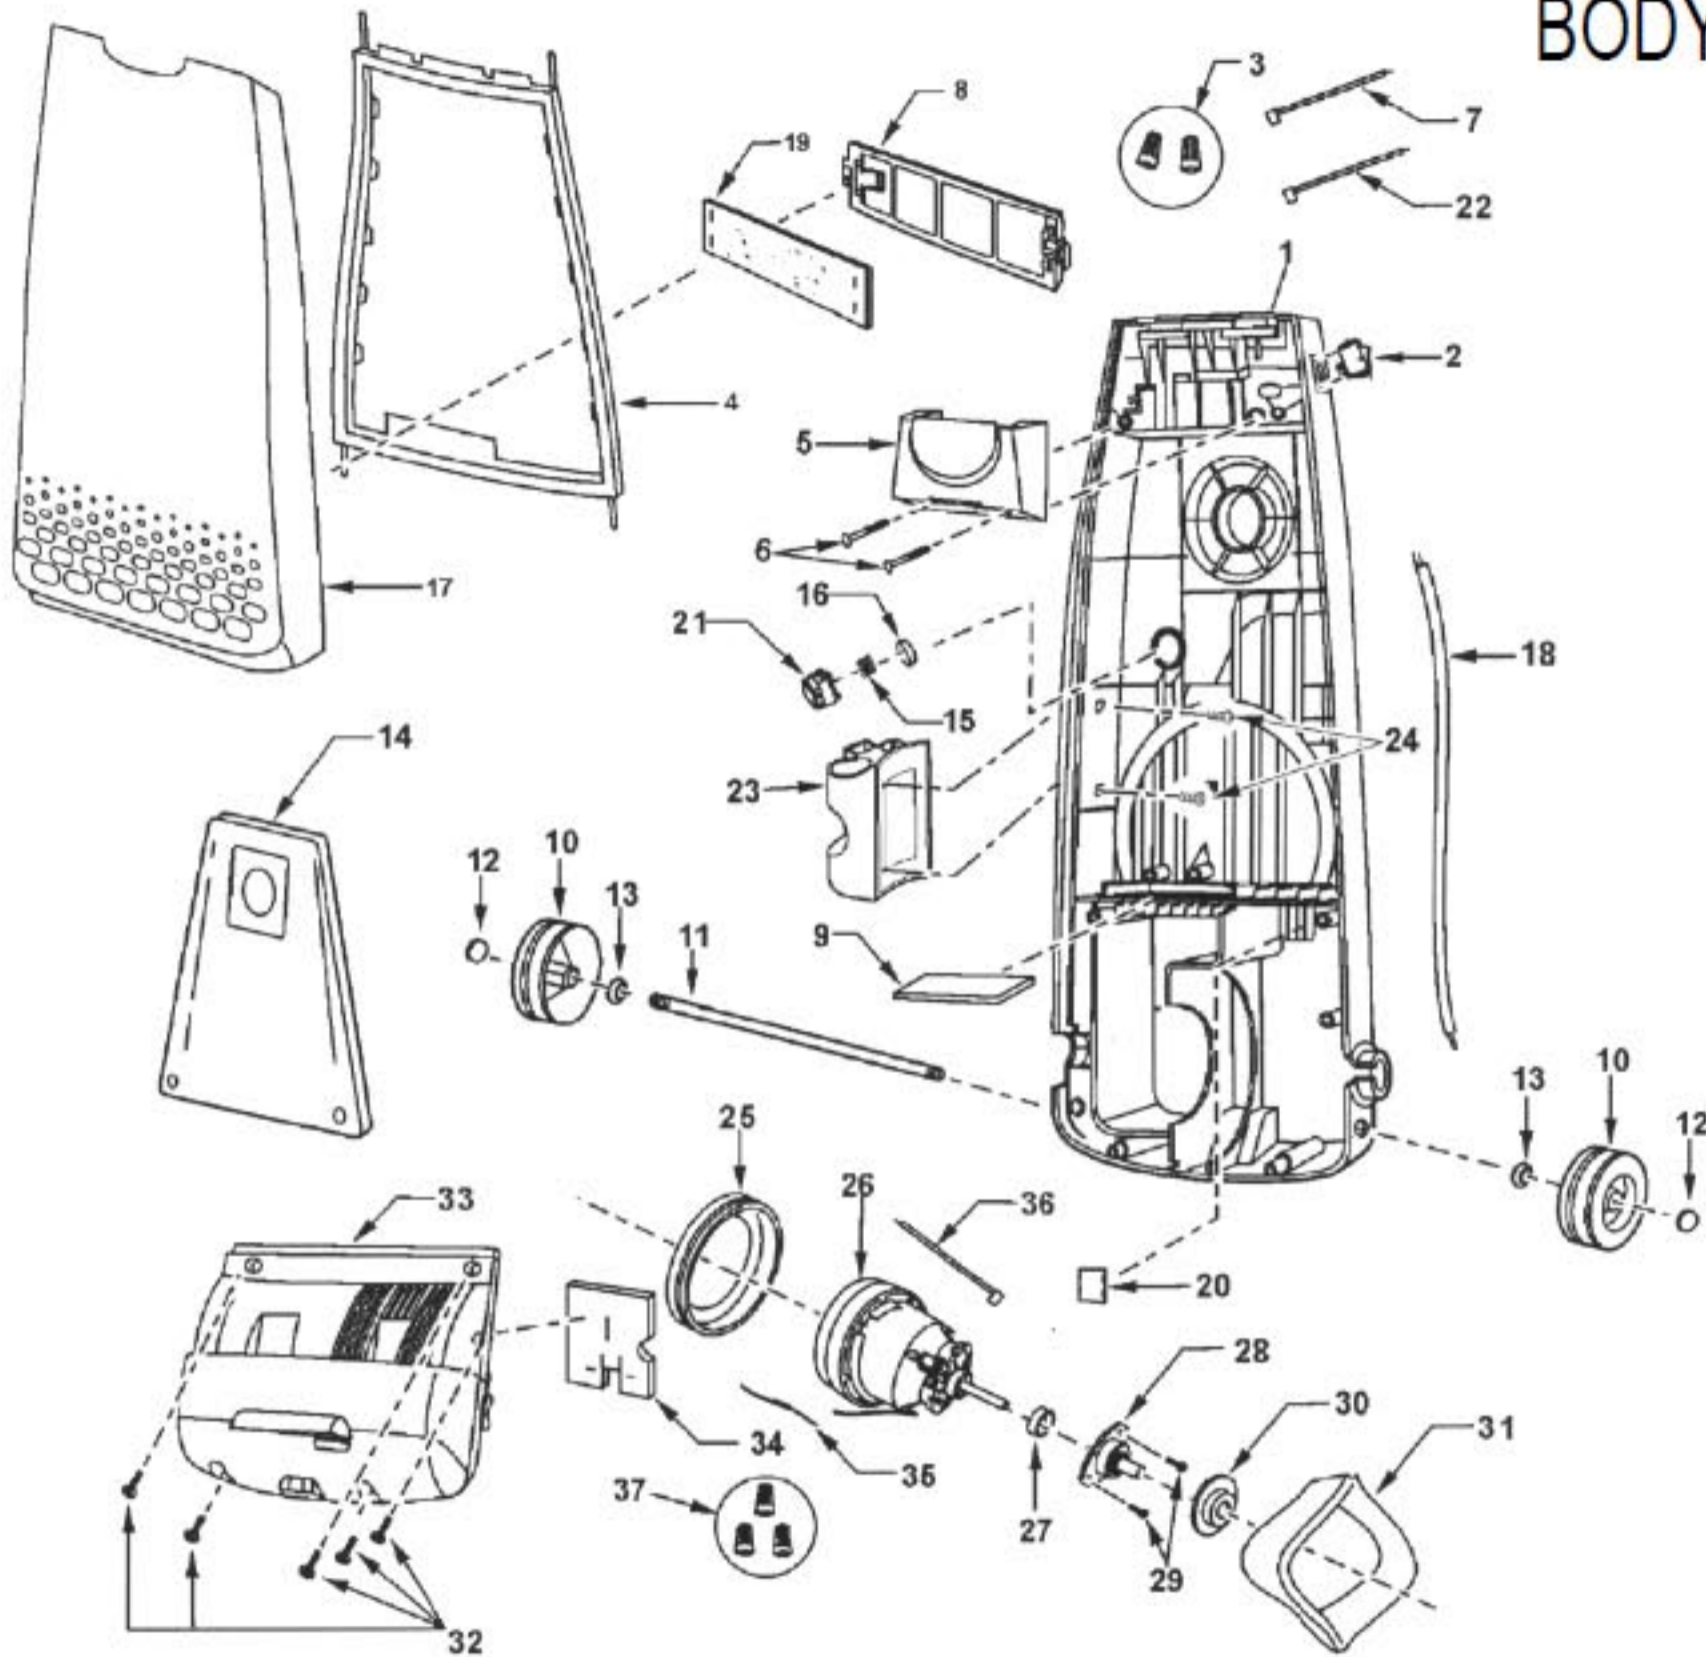

Models: MC-V7314

NOZZLE

Index	Part No.	Description
1	P-11431	Nozzle Housing
2	P-11311	Window
3	P-10819	Shaft (plastic)
4	P-10351	Furniture Guard
5	P-11432	Light Cover
6	P-8172	Screw (light cover)
7	P-11433	Carpet/Bare Floor Release Assy
8	P-9857	Spring (pedal)
9	P-513	Shaft (pedal)
10	P-02181	Screw (pedal/frame assembly)
11	P-11305	Pedal (black)
12	P-111607	Foot Pedal Cover
13	P-11434	Belt
14	P-10632	Lower Plate Assembly
15	P-10633	Lower Plate
16	P-10394	Packing (lower plate)
17	P-9861	Belt Cover
18	P-6800	Screw (slider support)
19	P-10304	Nozzle Hose
20	P-10353	Slider Support
21	P-6140	Screw (slider support)
22	P-9367	Socket (bulb)
23	P-7550	Bulb
24	P-9766	Body (lower plate)
25	P-6800	Screw (lower plate)
26	P-98103	Packing (nozzle)
27	P-6140	Screw (body lower plate)
28	P-02184	Spring (shifter return)
29	P-9888	Wheel
30	P-10357	Shaft (wheel)
31	P-111553	Agitator Assembly

Models: MC-V7314

BODY HOUSING

Index	Part No.	Description
1	P-111681	Dust Compartment Assembly
2	P-10602	On/Off Switch
3	P-000623	Wire Connector (10 pack)
4	P-9866	Packing (dust container)
5	P-11435	Switch Cover
6	P-6140	Screw (switch cover, 10 pack)
7	P-10508	Lead Wire (black, 2 pack)
8	P-11436	Filter Supporter
9	P-10634	Secondary Filter (foam)
10	P-0114	Wheel
11	P-111588	Shaft (wheel)
12	P-74009	Stopper Wheel (10 pack)
13	P-6115	Washer (wheel, 10 pack)
14	P-11417	Dust Bag (electrostatic)
15	P-10316	Protector Spring
16	P-000057	Protector
17	P-11437	Dust Cover
18	P-3820	Wire Cord

Models: MC-V7314

HANDLE ASSEMBLY

Index	Part No.	Description
1	P-111681	Dust Compartment Assembly
2	P-11444	Handle Assembly
3	P-9907	Screw (handle)
4	P-11445	Hose Unit Assembly
5	P-11446	Air Turbine Unit
6	P-6140	Screw (bracket)
7	P-10512	Packing (suction inlet)
8	P-6069	Crevice Tool
9	P-8180	Extension Wand w/tabs
10	P-111231	Hose Ring
11	P-60104	Extension Wand w/o tabs
12	P-10638	Cord Reel Cover
13	P-6140	Screw (cord reel cover)