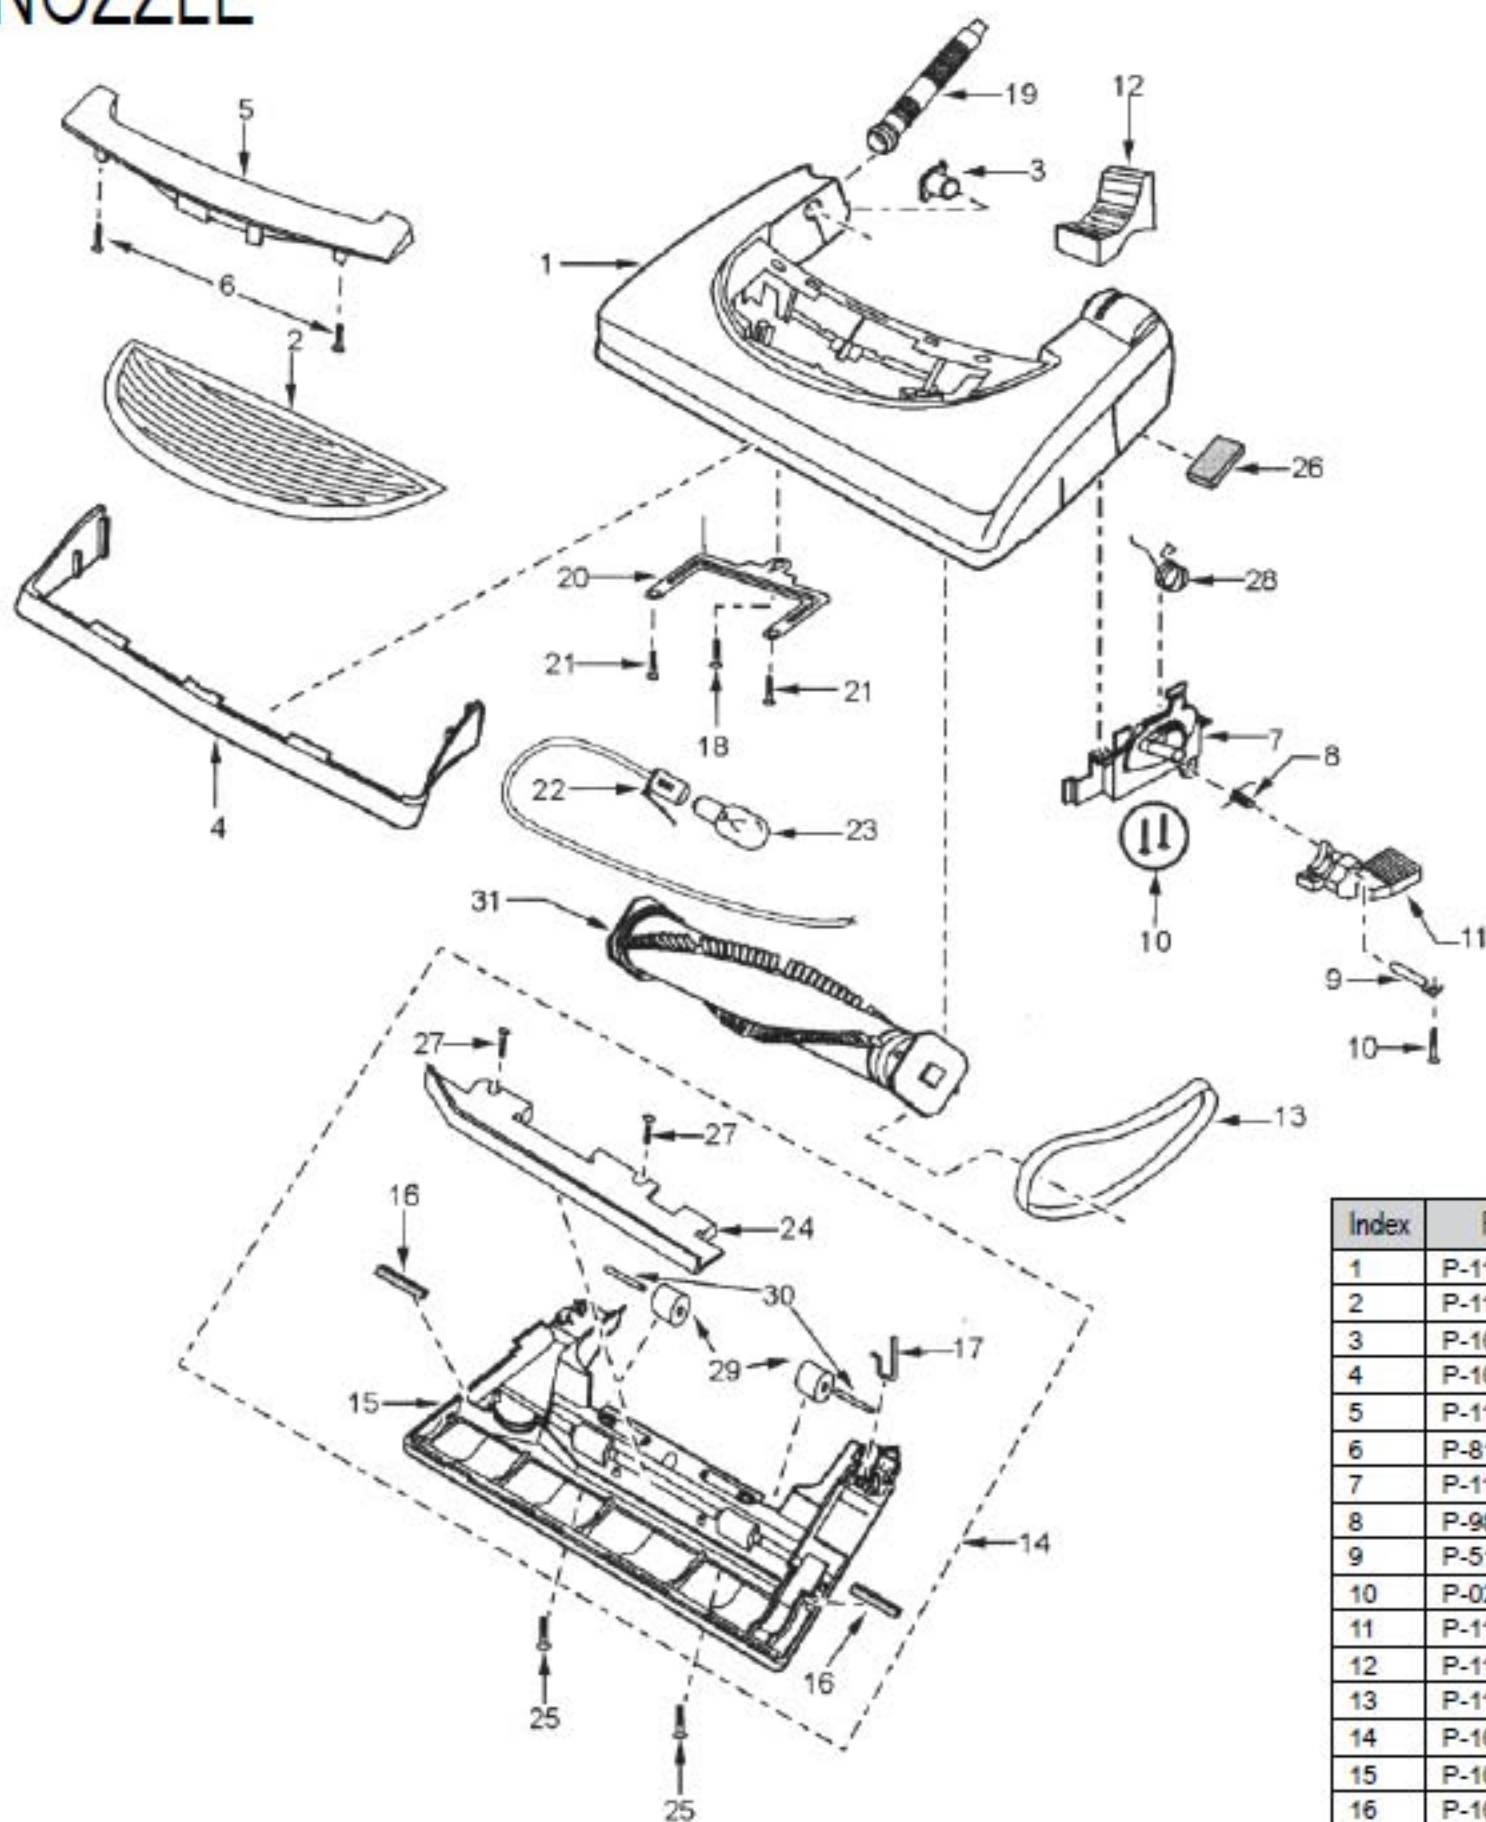

Models: MC-V7314

NOZZLE

Index	Part No.	Description
1	P-11431	Nozzle Housing
2	P-11311	Window
3	P-10819	Shaft (plastic)
4	P-10351	Furniture Guard
5	P-11432	Light Cover
6	P-8172	Screw (light cover)
7	P-11433	Carpet/Bare Floor Release Assy
8	P-9857	Spring (pedal)
9	P-513	Shaft (pedal)
10	P-02181	Screw (pedal/frame assembly)
11	P-11305	Pedal (black)
12	P-111607	Foot Pedal Cover
13	P-11434	Belt
14	P-10632	Lower Plate Assembly
15	P-10633	Lower Plate
16	P-10394	Packing (lower plate)
17	P-9861	Belt Cover
18	P-6800	Screw (slider support)
19	P-10304	Nozzle Hose
20	P-10353	Slider Support
21	P-6140	Screw (slider support)
22	P-9367	Socket (bulb)
23	P-7550	Bulb
24	P-9766	Body (lower plate)
25	P-6800	Screw (lower plate)
26	P-98103	Packing (nozzle)
27	P-6140	Screw (body lower plate)
28	P-02184	Spring (shifter return)
29	P-9888	Wheel
30	P-10357	Shaft (wheel)
31	P-111553	Agitator Assembly

Models: MC-V7314

BODY HOUSING

Index	Part No.	Description
1	P-111681	Dust Compartment Assembly
2	P-10602	On/Off Switch
3	P-000623	Wire Connector (10 pack)
4	P-9866	Packing (dust container)
5	P-11435	Switch Cover
6	P-6140	Screw (switch cover, 10 pack)
7	P-10508	Lead Wire (black, 2 pack)
8	P-11436	Filter Supporter
9	P-10634	Secondary Filter (foam)
10	P-0114	Wheel
11	P-111588	Shaft (wheel)
12	P-74009	Stopper Wheel (10 pack)
13	P-6115	Washer (wheel, 10 pack)
14	P-11417	Dust Bag (electrostatic)
15	P-10316	Protector Spring
16	P-000057	Protector
17	P-11437	Dust Cover
18	P-3820	Wire Cord

Models: MC-V7314

HANDLE ASSEMBLY

Index	Part No.	Description
1	P-111681	Dust Compartment Assembly
2	P-11444	Handle Assembly
3	P-9907	Screw (handle)
4	P-11445	Hose Unit Assembly
5	P-11446	Air Turbine Unit
6	P-6140	Screw (bracket)
7	P-10512	Packing (suction inlet)
8	P-6069	Crevice Tool
9	P-8180	Extension Wand w/tabs
10	P-111231	Hose Ring
11	P-60104	Extension Wand w/o tabs
12	P-10638	Cord Reel Cover
13	P-6140	Screw (cord reel cover)