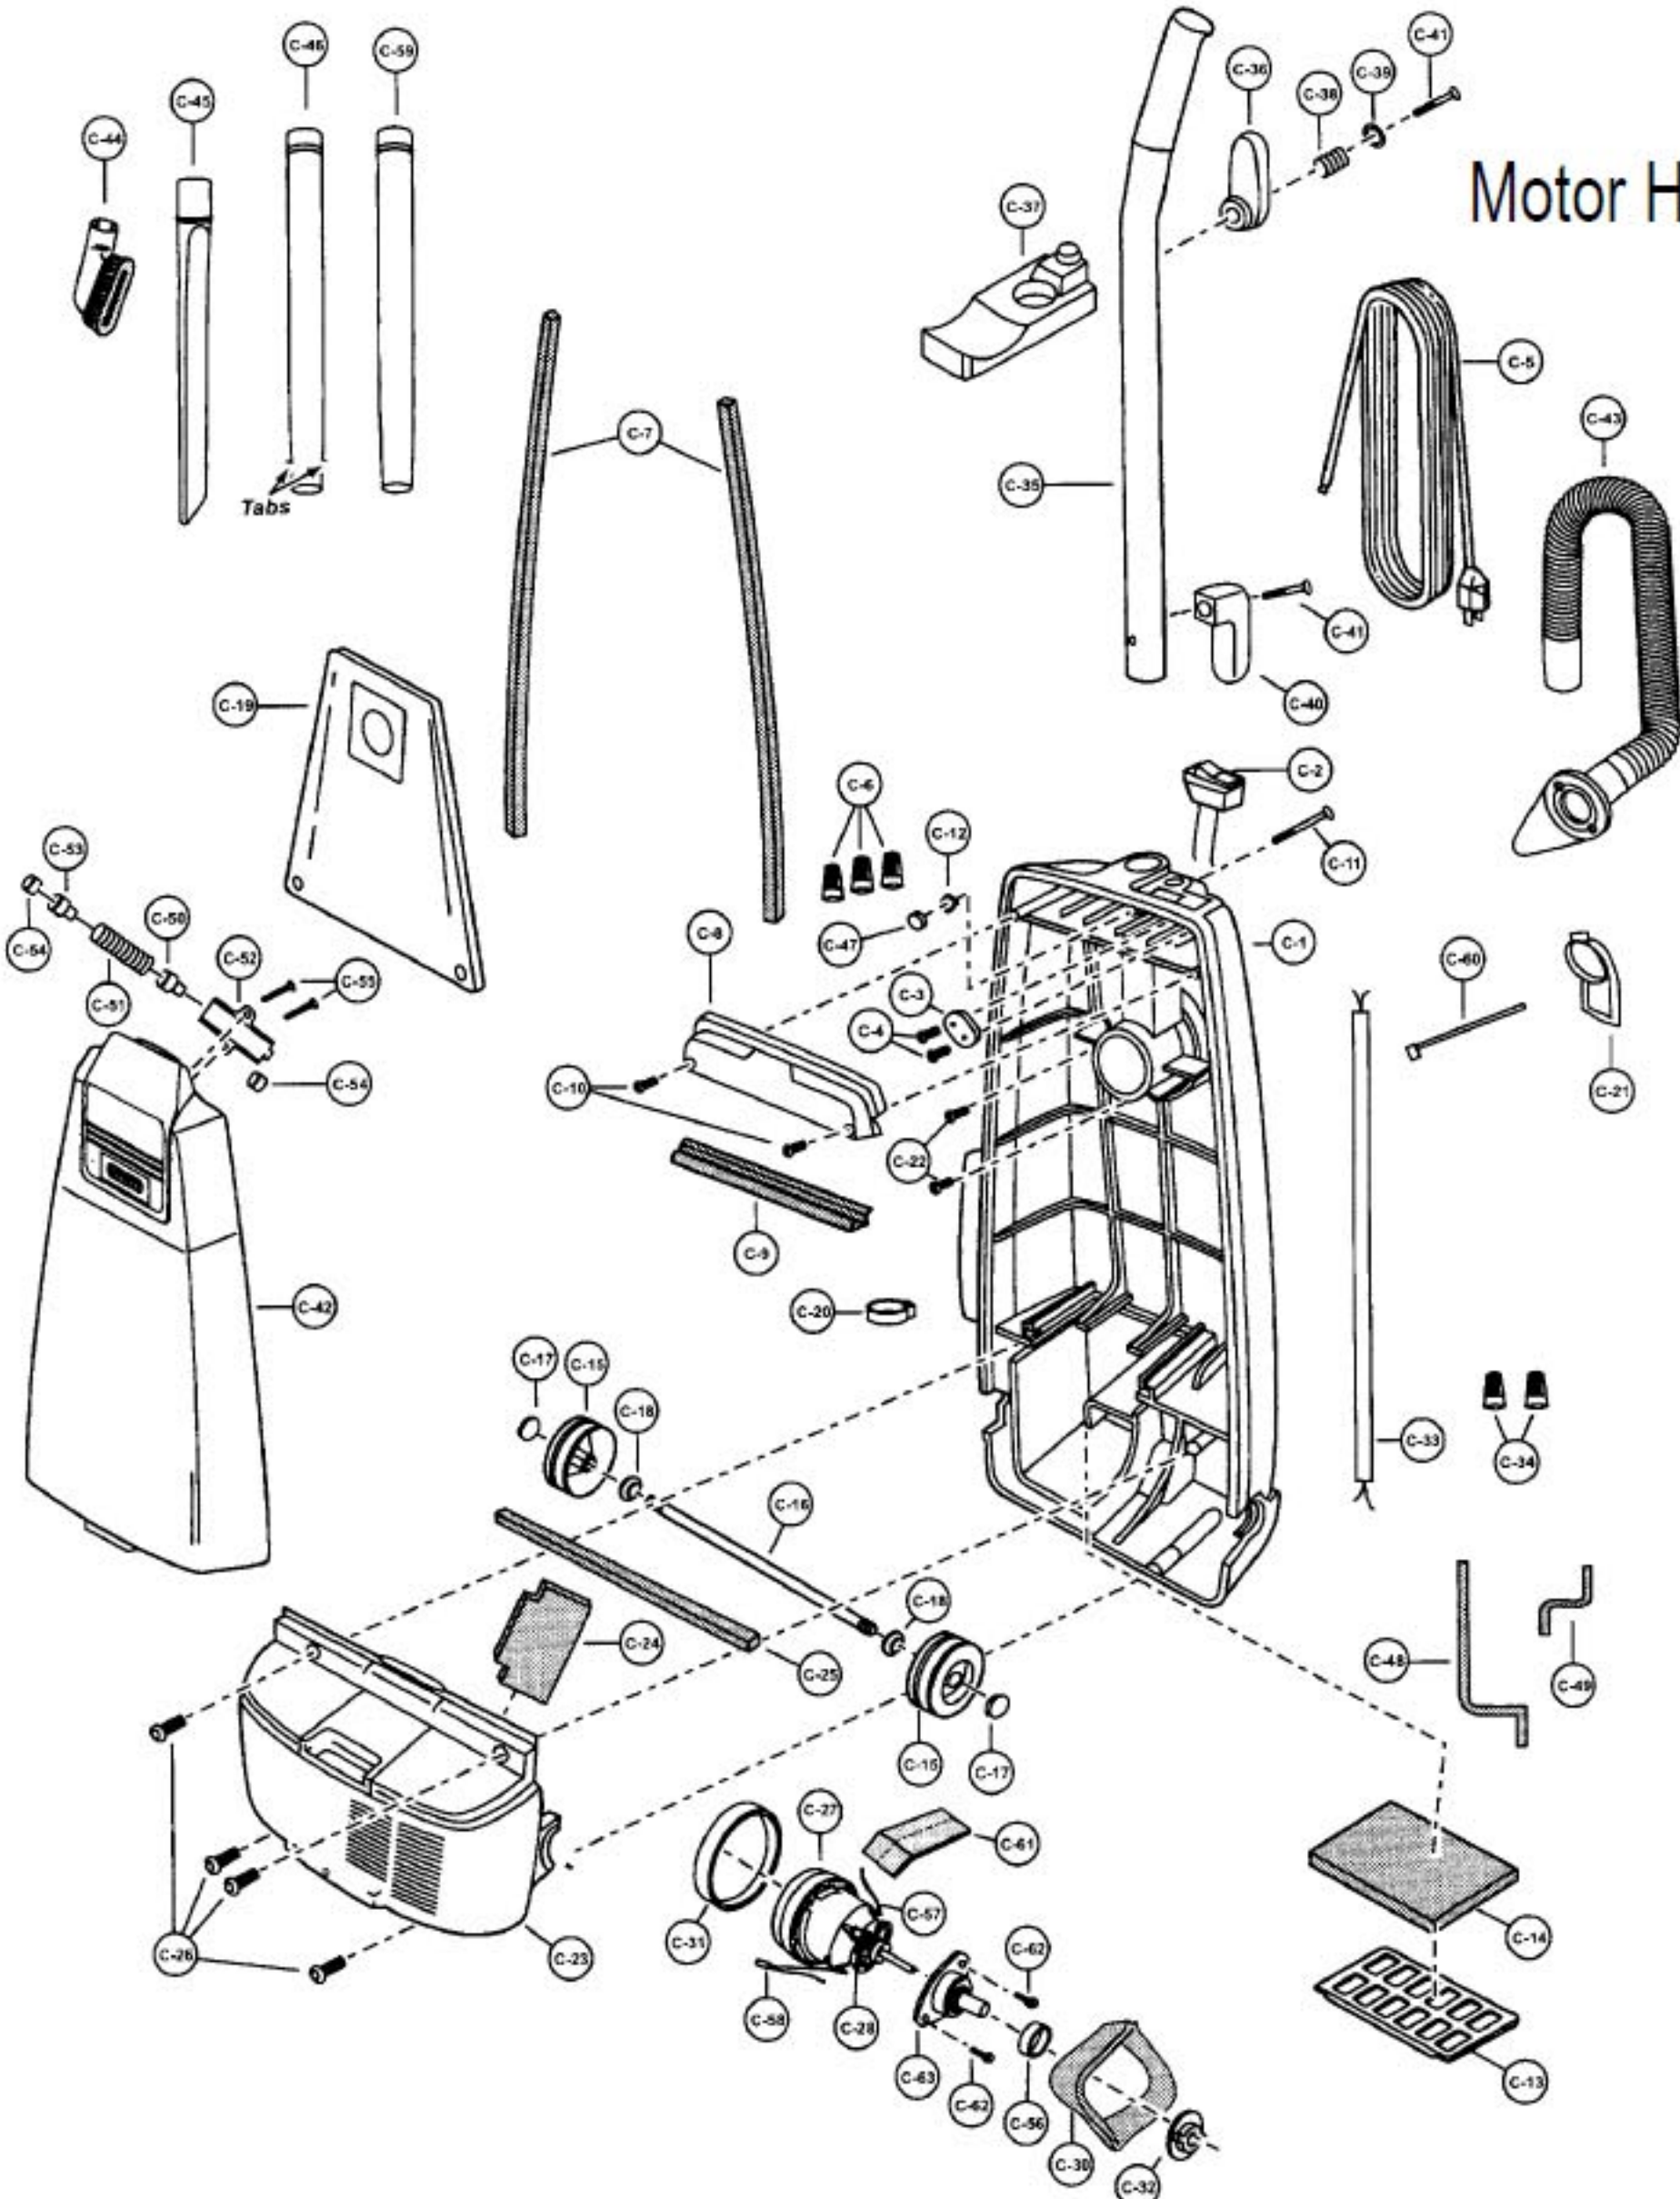

Models: MC-V7358

Body/
Motor Housing/
Motor