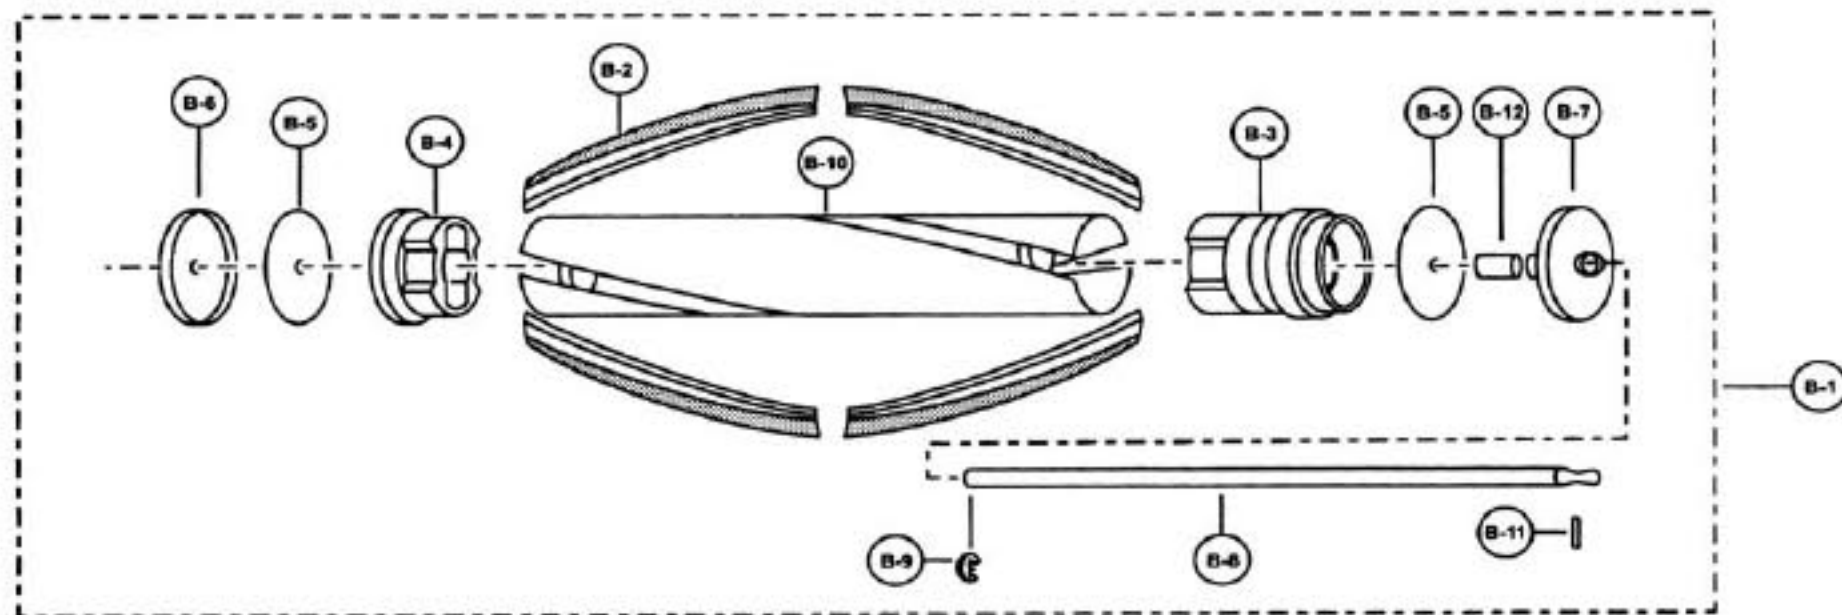

Models: MC-V7358

Nozzle Housing

Models: MC-V7358

- 1 P-111225 Nozzle housing
- 2 P-9854 Window
- 3 P-10819 Shaft, plastic
- 4 P-10351 Furniture guard
- 5 P-10920 Light cover
- 6 P-8172 Screw (light cover)
- 7 P-10733 Carpet/bare floor - handle release assembly
- 8 P-9857 Spring (pedal)
- 9 P-513 Shaft (pedal)
- 10 P-02181 Screw (pedal/frame assembly)
- 11 P-4720 Pedal, black
- 12 P-9880 Foot pedal cover
- 13 P-00181 Belt
- 14 P-10672 Lower plate assembly
- 15 P-10681 Lower plate
- 16 P-10394 Packing (lower plate/body, lower plate)
- 17 P-9861 Belt cover

- 18 P-6800 Screw, slider support
- 19 P-10304 Nozzle hose
- 20 P-10353 Slider support
- 21 P-6140 Screw, slider support
- 22 P-9367 Socket, bulb
- 23 P-7550 Bulb
- 24 P-98104 Screw, metal lower plate
- 25 P-2444 Latch, lower plate
- 26 P-9846 Spring, stop latch
- 27 P-683 Screw, nozzle housing, for latch
- 28 P-9766 Body, lower plate
- 29 P-9888 Wheel
- 30 P-10357 Shaft, wheel
- 31 P-02184 Spring, shifter return
- 32 P-6140 Screw (body, lower plate)
- 33 P-98103 Packing (nozzle)

Agitator Assembly

- 1 P-10682 Agitator Assembly
- 2 P-10375 Brush (4 pcs)
- 3 P-10683 Agitator pulley
- 4 P-10801 Agitator holder
- 5 P-10376 Filter
- 6 P-9709 End cap, right
- 7 P-9708 End cap, left
- 8 P-10684 Agitator shaft
- 9 P-4003 E-clip
- 10 P-8403 Brush holder
- 11 P-10378 Spring pin
- 12 P-10716 Spacer