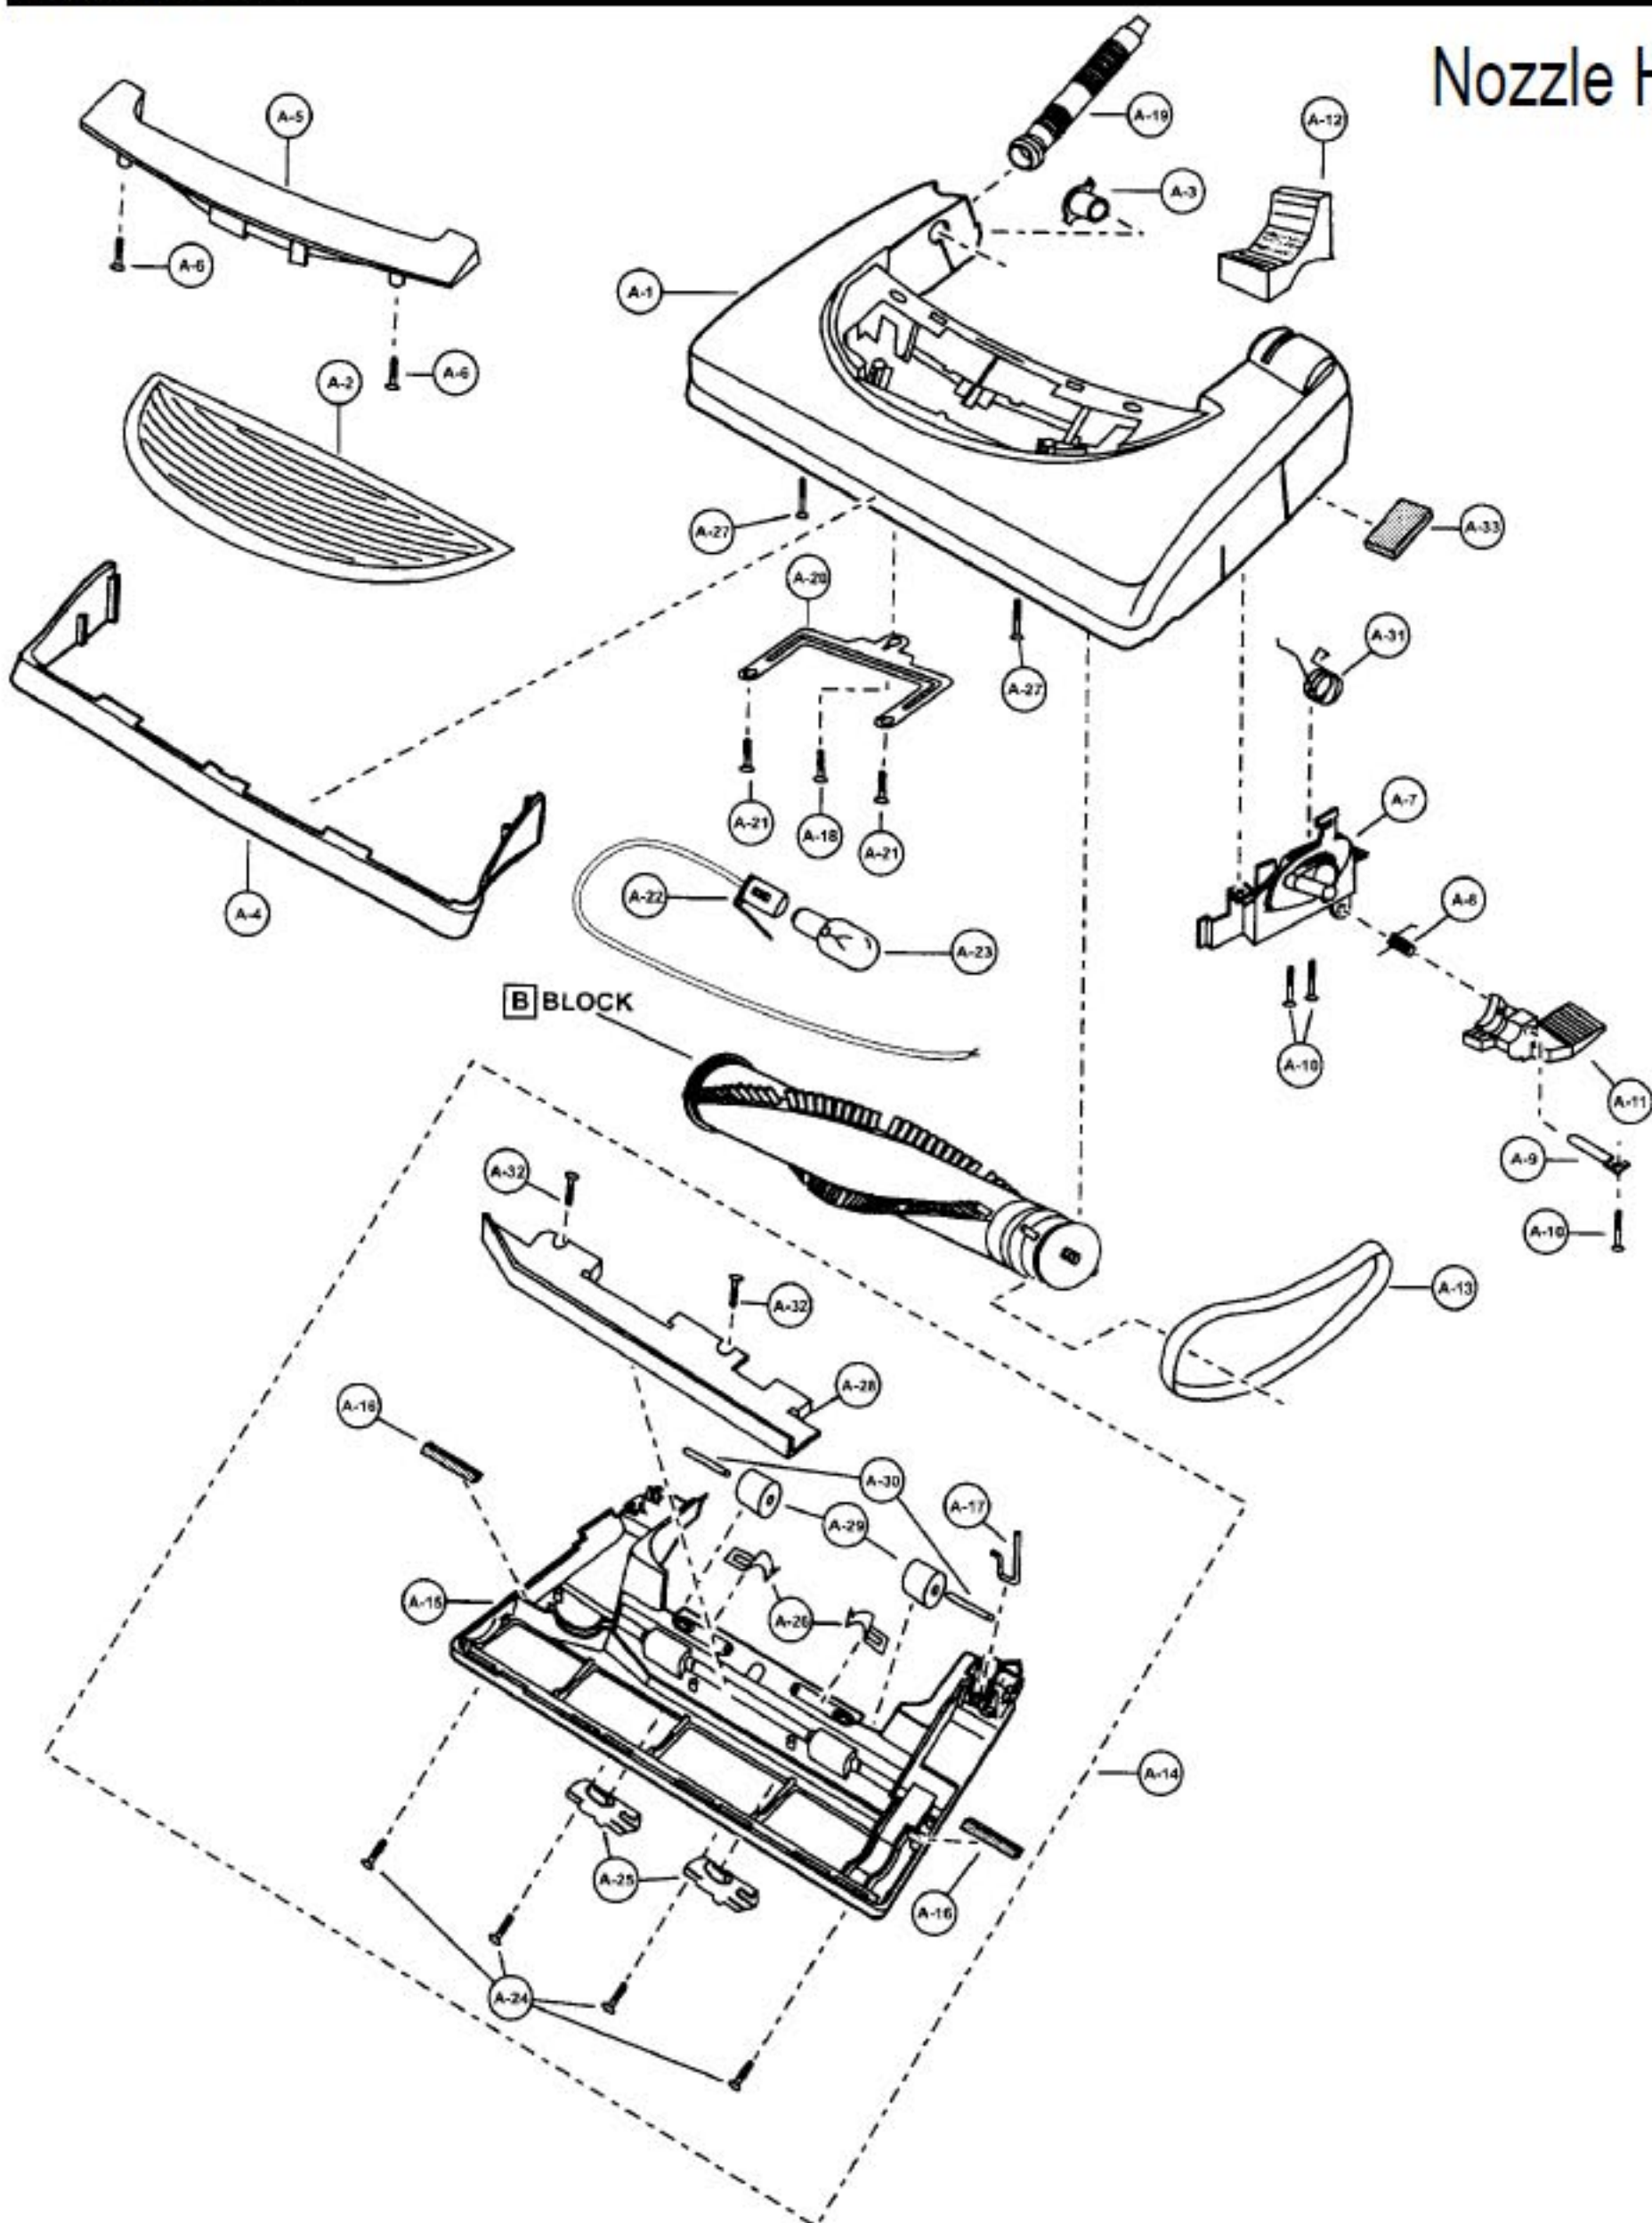

Models: MC-V7358

Nozzle Housing

Models: MC-V7358

- 1 P-111225 Nozzle housing
- 2 P-9854 Window
- 3 P-10819 Shaft, plastic
- 4 P-10351 Furniture guard
- 5 P-10920 Light cover
- 6 P-8172 Screw (light cover)
- 7 P-10733 Carpet/bare floor - handle release assembly
- 8 P-9857 Spring (pedal)
- 9 P-513 Shaft (pedal)
- 10 P-02181 Screw (pedal/frame assembly)
- 11 P-4720 Pedal, black
- 12 P-9880 Foot pedal cover
- 13 P-00181 Belt
- 14 P-10672 Lower plate assembly
- 15 P-10681 Lower plate
- 16 P-10394 Packing (lower plate/body, lower plate)
- 17 P-9861 Belt cover

- 18 P-6800 Screw, slider support
- 19 P-10304 Nozzle hose
- 20 P-10353 Slider support
- 21 P-6140 Screw, slider support
- 22 P-9367 Socket, bulb
- 23 P-7550 Bulb
- 24 P-98104 Screw, metal lower plate
- 25 P-2444 Latch, lower plate
- 26 P-9846 Spring, stop latch
- 27 P-683 Screw, nozzle housing, for latch
- 28 P-9766 Body, lower plate
- 29 P-9888 Wheel
- 30 P-10357 Shaft, wheel
- 31 P-02184 Spring, shifter return
- 32 P-6140 Screw (body, lower plate)
- 33 P-98103 Packing (nozzle)

Agitator Assembly

- 1 P-10682 Agitator Assembly
- 2 P-10375 Brush (4 pcs)
- 3 P-10683 Agitator pulley
- 4 P-10801 Agitator holder
- 5 P-10376 Filter
- 6 P-9709 End cap, right
- 7 P-9708 End cap, left
- 8 P-10684 Agitator shaft
- 9 P-4003 E-clip
- 10 P-8403 Brush holder
- 11 P-10378 Spring pin
- 12 P-10716 Spacer