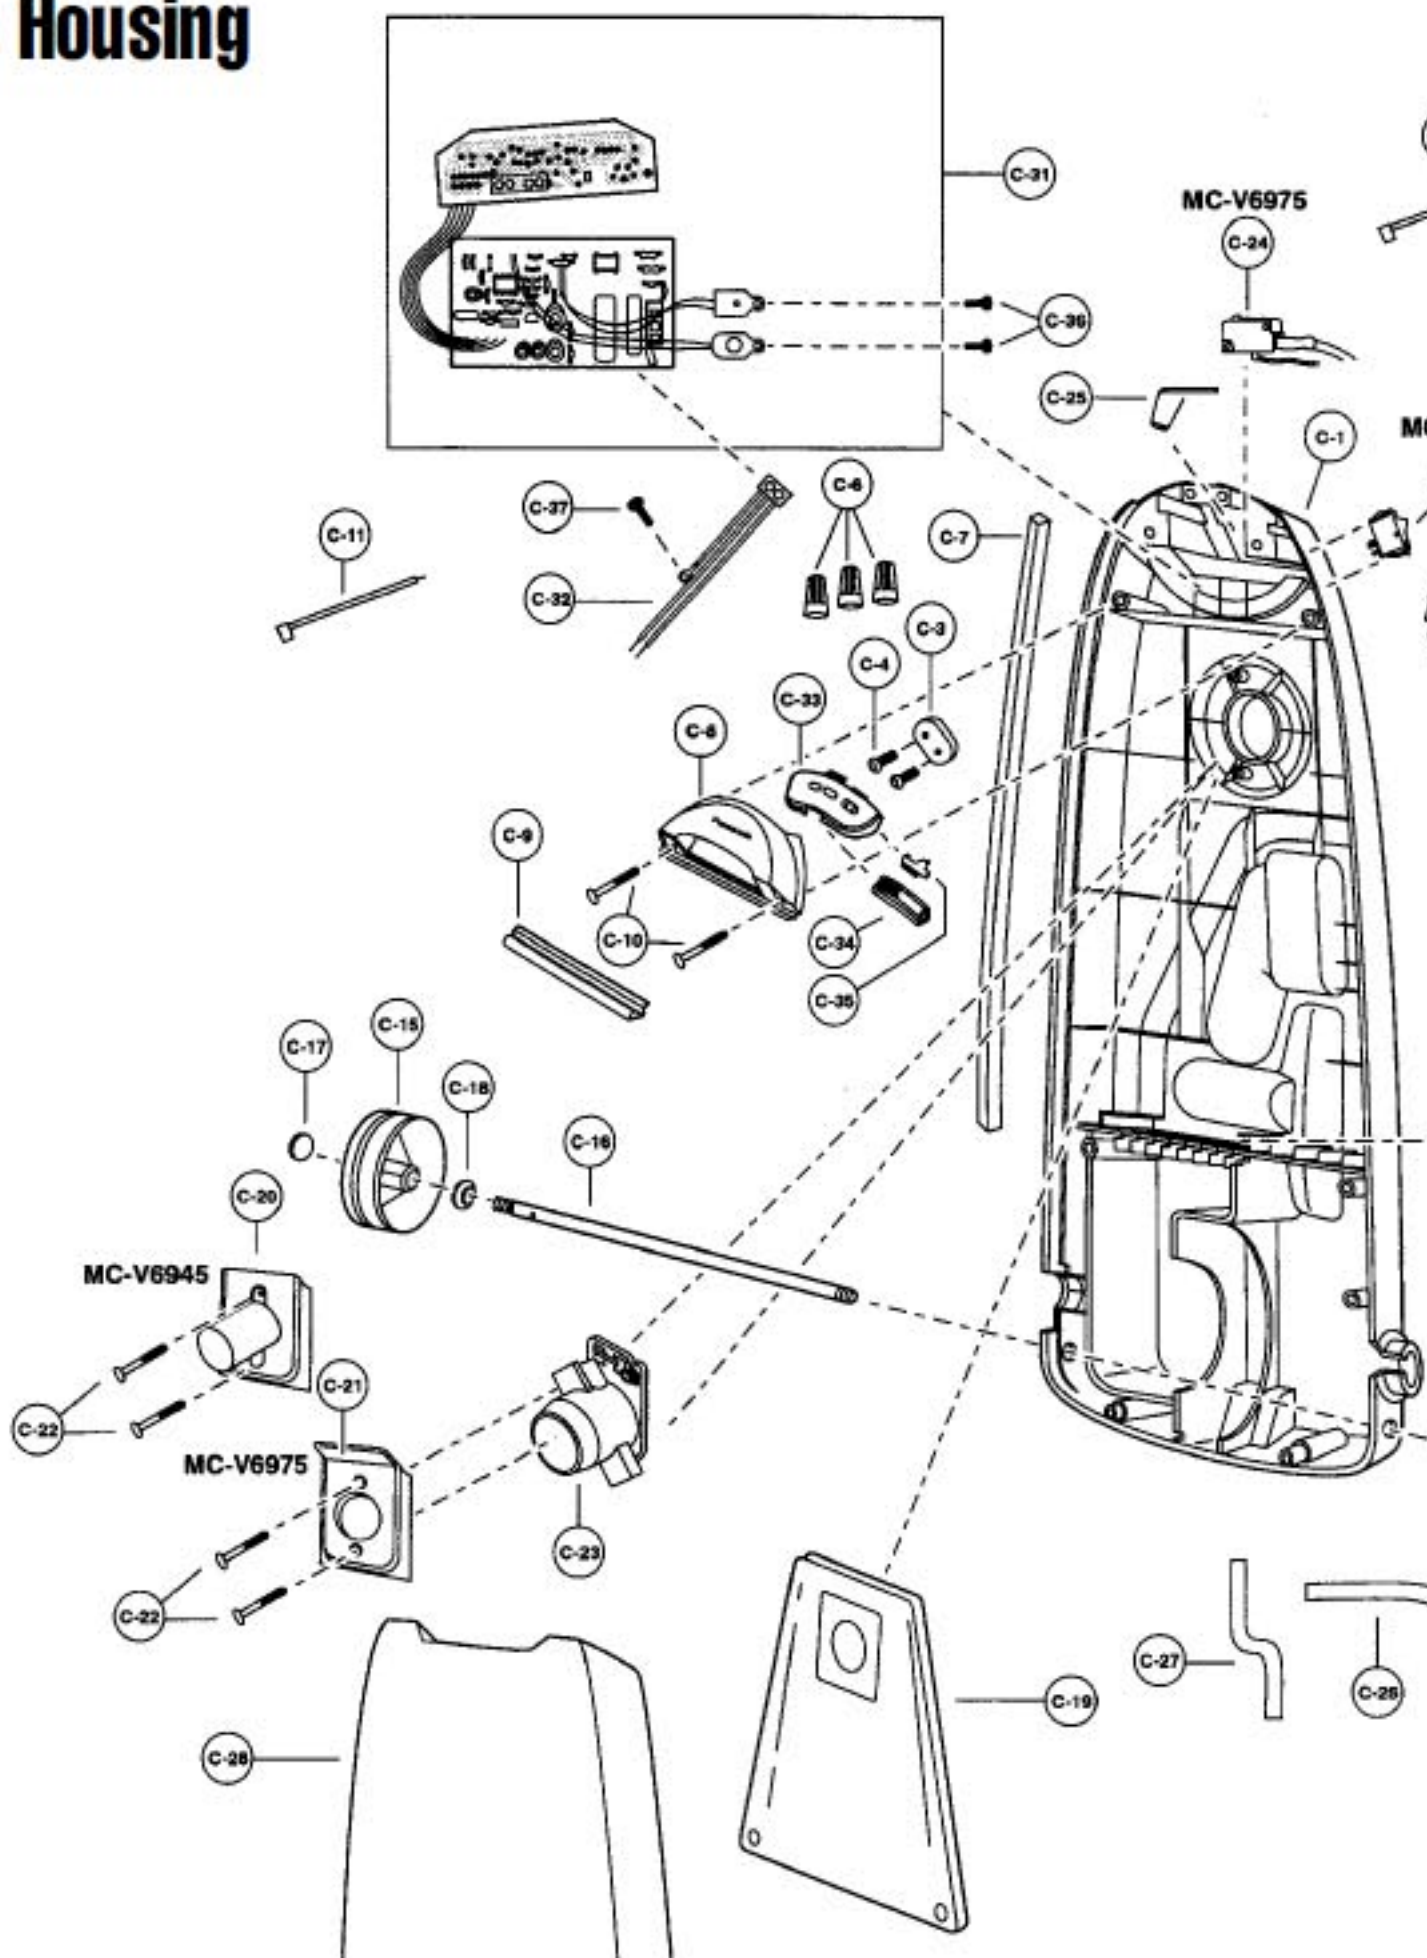

Models:

MC-V6915, MC-V6945, MC-V6950, MC-V6965, MC-V6970, MC-V6975, MC-V

Body Housing

Models:

MC-V6915, MC-V6945, MC-V6950, MC-V6965, MC-V6970, MC-V6975, MC-V6980, MC-V6985

1	P-00021	Dust Compartment, V6915, V6965	8	P-11019	Switch Cover, V6980	24	P-0012	
1	P-5460	Dust Compartment, V6945, V6950	8	P-11020	Switch Cover, V6985	25	P-0000	
1	P-0695	Dust Compartment, V6970	9	P-00116	Packing, switch cover	25	P-0701	
1	P-0707	Dust Compartment, V6975	9	P-9869	Packing, switch cover, V6980, V6985	26	P-3990	
1	P-11017	Dust Compartment, V6980, V6985	10	P-6140	Screw, switch cover	27	P-4160	
2	P-0696	On/Off Switch, V6915, V6965	11	P-4410	Lead Wire, black, V6945, V6950, V6980, V6985	28	P-0001	
2	P-10602	On/Off Switch, V6945, V6950	11	P-9892	Lead Wire, V6970	28	P-5471	
2	P-0696	On/Off Switch, V6970	12	P-00022	Lead Wire, V6915, V6965, V6975	28	P-5462	
2	P-10602	On/Off Switch, V6980, V6985	13	P-9893	Filter Supporter	28	P-0061	
3	N/A	Cord Stopper	14	P-7023	Secondary Filter, foam	28	P-0703	
3	P-0698	Cord Stopper, V6970, V6980, V6985	14	P-3099	Secondary Filter, electrostatic, V6915, V6965, V6980, V6985	28	P-0001	
4	P-6140	Screw, cord stopper	15	P-0114	Wheel	28	P-7092	
5	P-7906	Power Cord, 30 ft, V6915	16	P-16005	Shaft, wheel	28	P-1102	
5	P-110118	Power Cord, 25 ft, V6945, V6950	17	P-74009	Stopper, wheel, V6915, V6965, V6980, V6985	29	P-3702	
5	P-9816	Power Cord, 35 ft, V6965	17	P-74004	Stopper, wheel, V6945, V6975	30	P-3099	
5	P-7906	Power Cord, 30 ft, V6970, V6975	18	P-6115	Washer	31	P-0001	
5	P-11018	Power Cord, 25 ft, V6980, V6985	19	P-141M	Paper Bag, type U6, micron, 3 pk	31	P-5472	
6	P-000623	Wire Connector	19	P-115P	Paper Bag, type U3, 3 pack	32	P-0000	
7	P-66306	Packing, dust container	19	P-7553	Electrostatic Dust Bag, V6980, V6985	32	P-5473	
7	P-0699	Packing, dust cover, V6970, V6980, V6985	20	P-10358	Bag Supporter, V6915, V6945, V6950, V6980, V6985	33	P-0011	
8	P-00114	Switch Cover, V6915	21	P-7082	Cover, bag supporter	33	P-0704	
8	P-5468	Switch Cover, V6945	22	P-6140	Screw, bag supporter	33	P-0000	
8	P-5461	Switch Cover, V6950	23	P-11012	Bag Supporter Assy, V6965	34	P-0000	
8	P-00115	Switch Cover, V6965	23	P-5470	Bag Supporter Assy, V6970, V6975	35	P-0000	
8	P-0700	Switch Cover, V6970						
8	P-5469	Switch Cover, V6975						

Motor & Motor Case Assembly