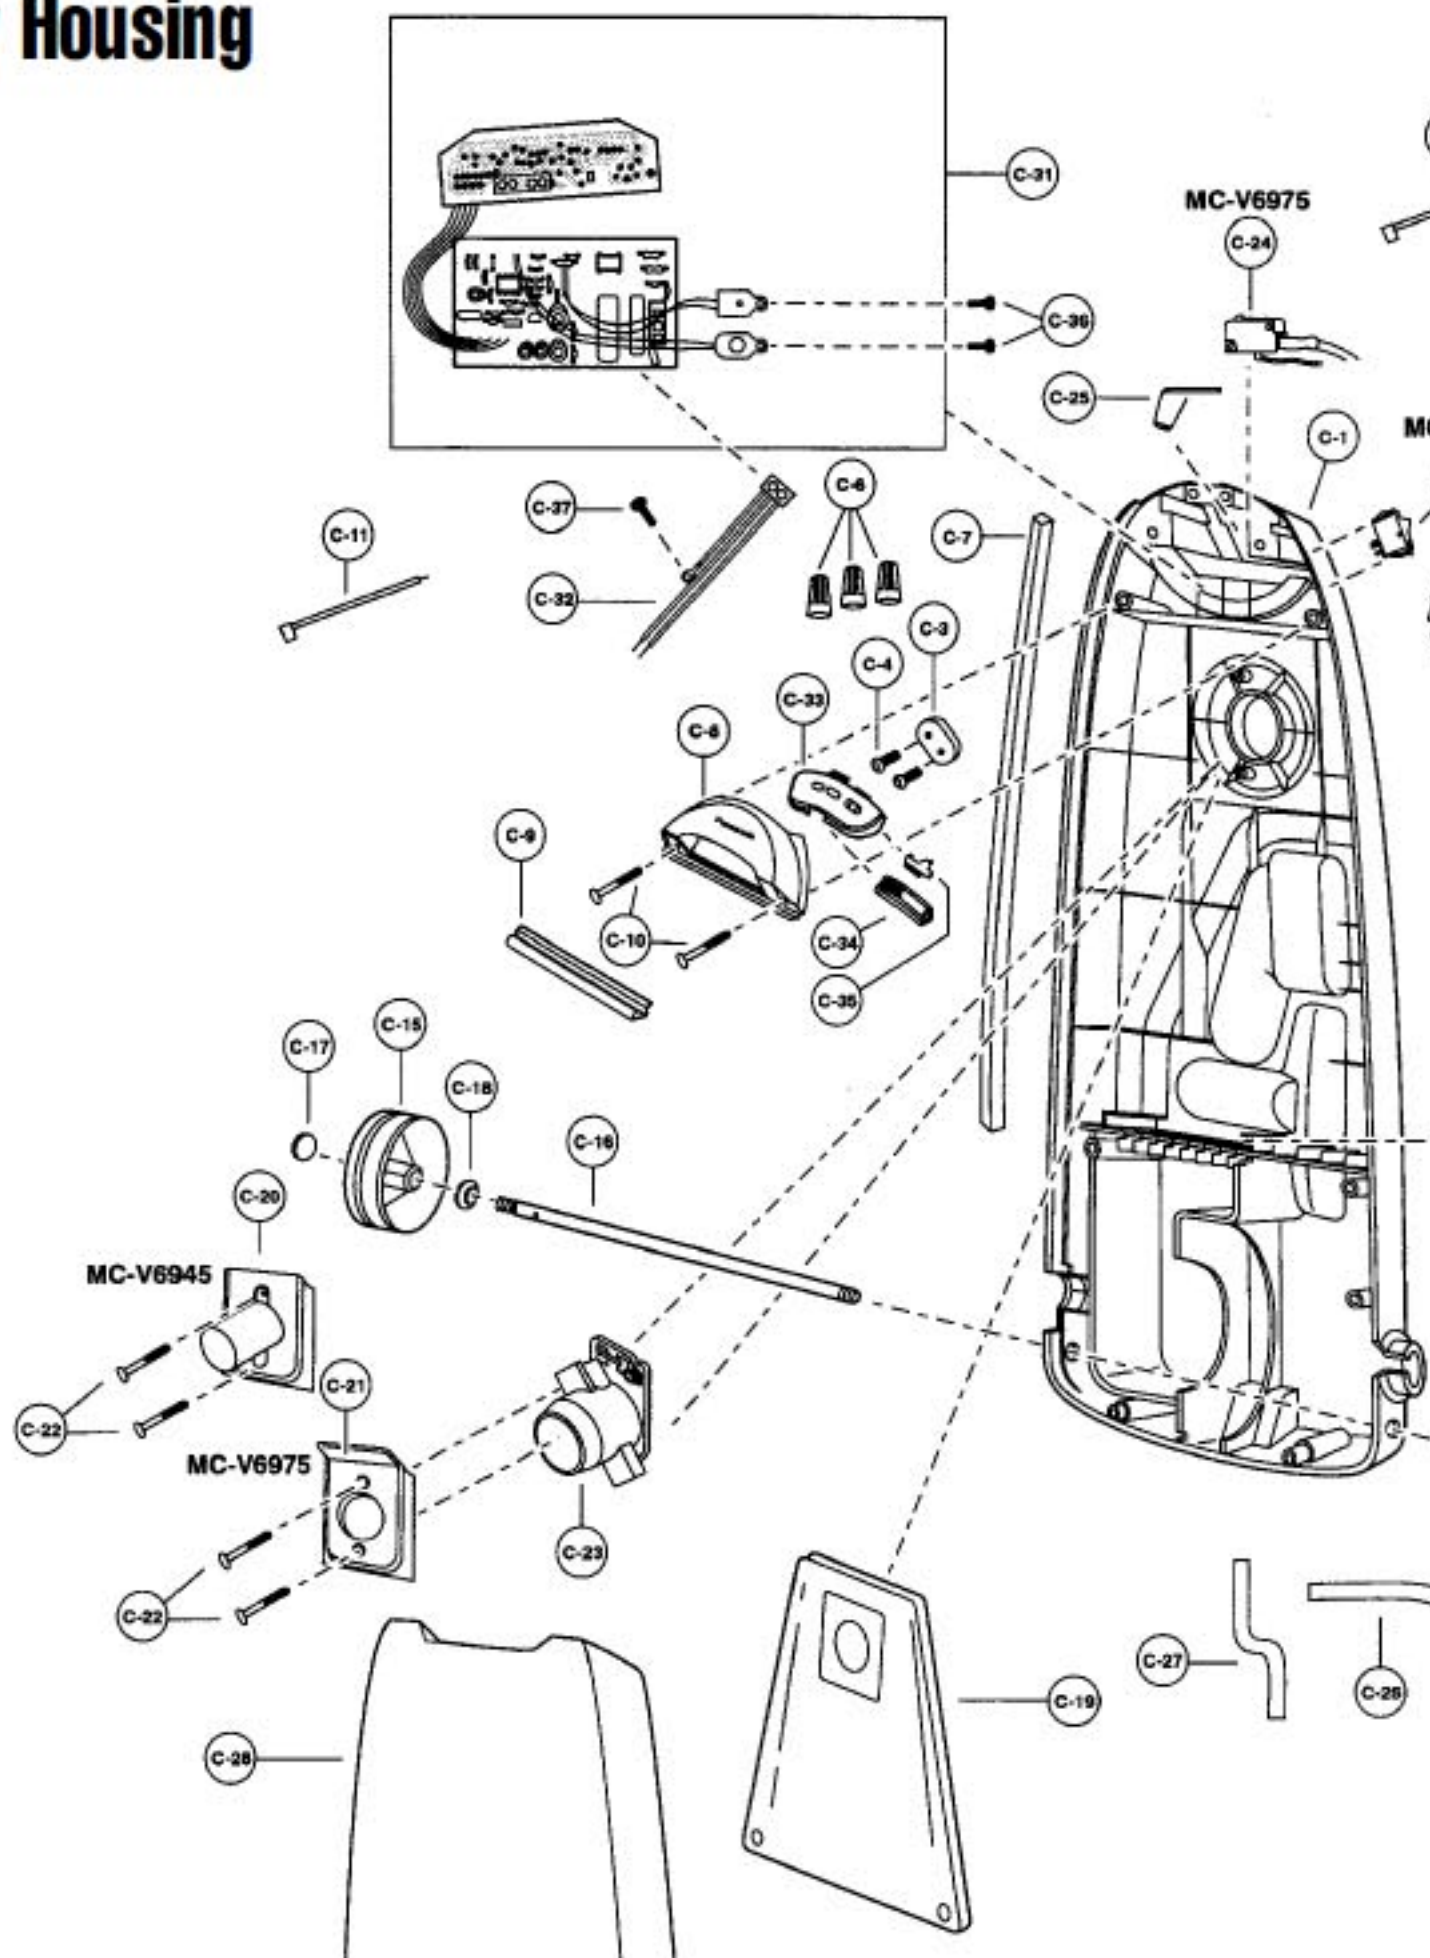

Models:

MC-V6915, MC-V6945, MC-V6950, MC-V6965, MC-V6970, MC-V6975, MC-V

Body Housing

Models:

MC-V6915, MC-V6945, MC-V6950, MC-V6965, MC-V6970, MC-V6975, MC-V6980, MC-V6985

1	P-00021	Dust Compartment, V6915, V6965	8	P-11019	Switch Cover, V6980	24	P-0012	
1	P-5460	Dust Compartment, V6945, V6950	8	P-11020	Switch Cover, V6985	25	P-0000	
1	P-0695	Dust Compartment, V6970	9	P-00116	Packing, switch cover	25	P-0701	
1	P-0707	Dust Compartment, V6975	9	P-9869	Packing, switch cover, V6980, V6985	26	P-3990	
1	P-11017	Dust Compartment, V6980, V6985	10	P-6140	Screw, switch cover	27	P-4160	
2	P-0696	On/Off Switch, V6915, V6965	11	P-4410	Lead Wire, black, V6945, V6950, V6980, V6985	28	P-0001	
2	P-10602	On/Off Switch, V6945, V6950	11	P-9892	Lead Wire, V6970	28	P-5471	
2	P-0696	On/Off Switch, V6970	12	P-00022	Lead Wire, V6915, V6965, V6975	28	P-5462	
2	P-10602	On/Off Switch, V6980, V6985	13	P-9893	Filter Supporter	28	P-0061	
3	N/A	Cord Stopper	14	P-7023	Secondary Filter, foam	28	P-0703	
3	P-0698	Cord Stopper, V6970, V6980, V6985	14	P-3099	Secondary Filter, electrostatic, V6915, V6965, V6980, V6985	28	P-0001	
4	P-6140	Screw, cord stopper	15	P-0114	Wheel	28	P-7092	
5	P-7906	Power Cord, 30 ft, V6915	16	P-16005	Shaft, wheel	28	P-1102	
5	P-110118	Power Cord, 25 ft, V6945, V6950	17	P-74009	Stopper, wheel, V6915, V6965, V6980, V6985	29	P-3702	
5	P-9816	Power Cord, 35 ft, V6965	17	P-74004	Stopper, wheel, V6945, V6975	30	P-3099	
5	P-7906	Power Cord, 30 ft, V6970, V6975	18	P-6115	Washer	31	P-0001	
5	P-11018	Power Cord, 25 ft, V6980, V6985	19	P-141M	Paper Bag, type U6, micron, 3 pk	31	P-5472	
6	P-000623	Wire Connector	19	P-115P	Paper Bag, type U3, 3 pack	32	P-0000	
7	P-66306	Packing, dust container	19	P-7553	Electrostatic Dust Bag, V6980, V6985	32	P-5473	
7	P-0699	Packing, dust cover, V6970, V6980, V6985	20	P-10358	Bag Supporter, V6915, V6945, V6950, V6980, V6985	33	P-0011	
8	P-00114	Switch Cover, V6915	21	P-7082	Cover, bag supporter	33	P-0704	
8	P-5468	Switch Cover, V6945	22	P-6140	Screw, bag supporter	33	P-0000	
8	P-5461	Switch Cover, V6950	23	P-11012	Bag Supporter Assy, V6965	34	P-0000	
8	P-00115	Switch Cover, V6965	23	P-5470	Bag Supporter Assy, V6970, V6975	35	P-0000	
8	P-0700	Switch Cover, V6970						
8	P-5469	Switch Cover, V6975						

Motor & Motor Case Assembly