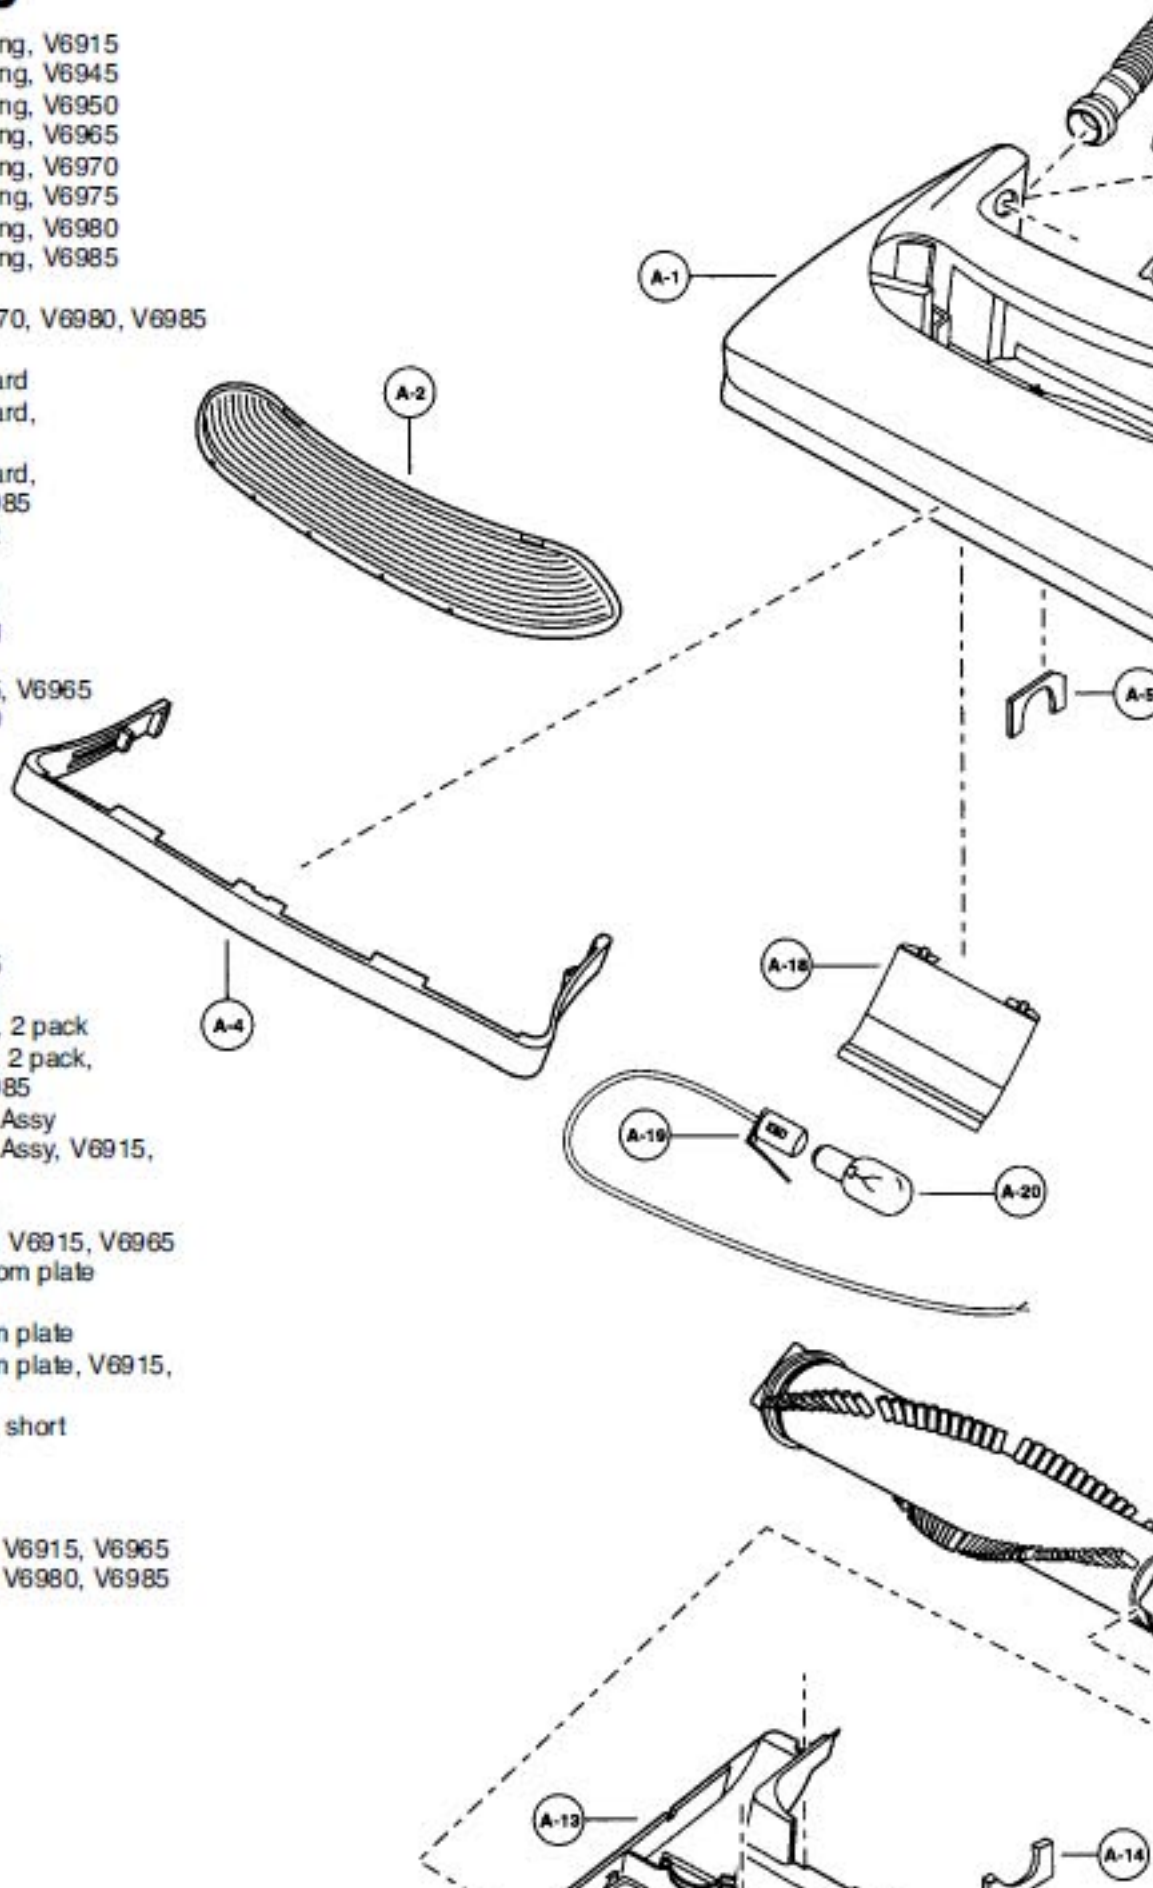

- 9 P-11016 Pedal, V6985
- 10 P-6140 Screw, frame
- 11 P-2287 Belt, type UB, 2 pack
- 11 P-V270B Belt, type UB, 2 pack, V6980, V6985
- 12 P-9197 Bottom Plate Assy
- 12 P-000107 Bottom Plate Assy, V6915, V6965
- 13 P-2707 Bottom Plate
- 13 P-000113 Bottom Plate, V6915, V6965
- 14 P-7500 Packing, bottom plate
- 15 P-43 Belt Cover
- 16 P-6800 Screw, bottom plate
- 16 P-000015 Screw, bottom plate, V6915, V6965
- 17 P-9682 Nozzle Hose, short
- 17 P-10108 Nozzle Pipe
- 18 P-10106 Reflector
- 19 P-0039 Socket, bulb
- 19 N/A Socket, bulb, V6915, V6965
- 19 P-9367 Socket, bulb, V6980, V6985
- 20 P-2810 Bulb