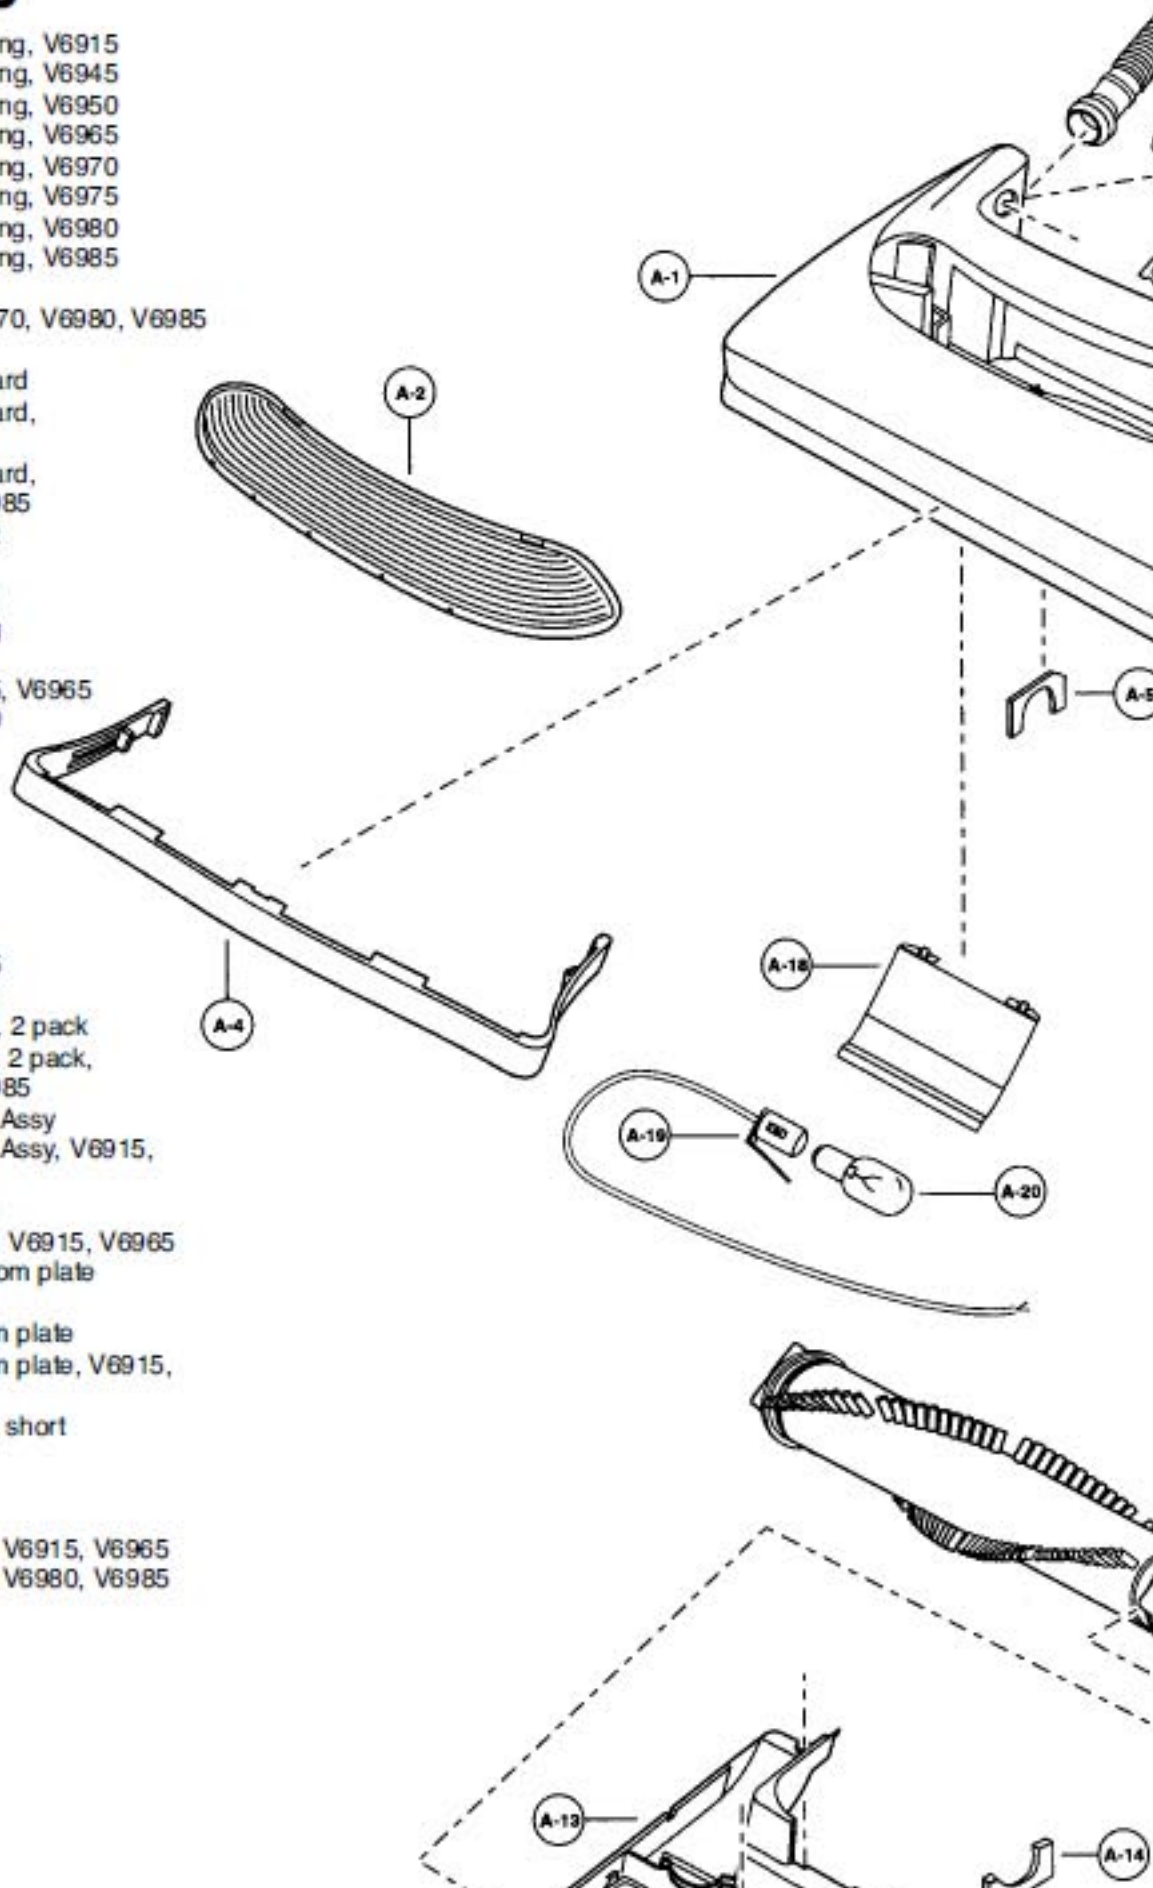

- 9 P-11016 Pedal, V6985
- 10 ... P-6140 Screw, frame
- 11 ... P-2287 Belt, type UB, 2 pack
- 11 ... P-V270B Belt, type UB, 2 pack, V6980, V6985
- 12 ... P-9197 Bottom Plate Assy
- 12 ... P-000107 Bottom Plate Assy, V6915, V6965
- 13 ... P-2707 Bottom Plate
- 13 ... P-000113 Bottom Plate, V6915, V6965
- 14 ... P-7500 Packing, bottom plate
- 15 ... P-43 Belt Cover
- 16 ... P-6800 Screw, bottom plate
- 16 ... P-000015 Screw, bottom plate, V6915, V6965
- 17 ... P-9682 Nozzle Hose, short
- 17 ... P-10108 Nozzle Pipe
- 18 ... P-10106 Reflector
- 19 ... P-0039 Socket, bulb
- 19 ... N/A Socket, bulb, V6915, V6965
- 19 ... P-9367 Socket, bulb, V6980, V6985
- 20 ... P-2810 Bulb