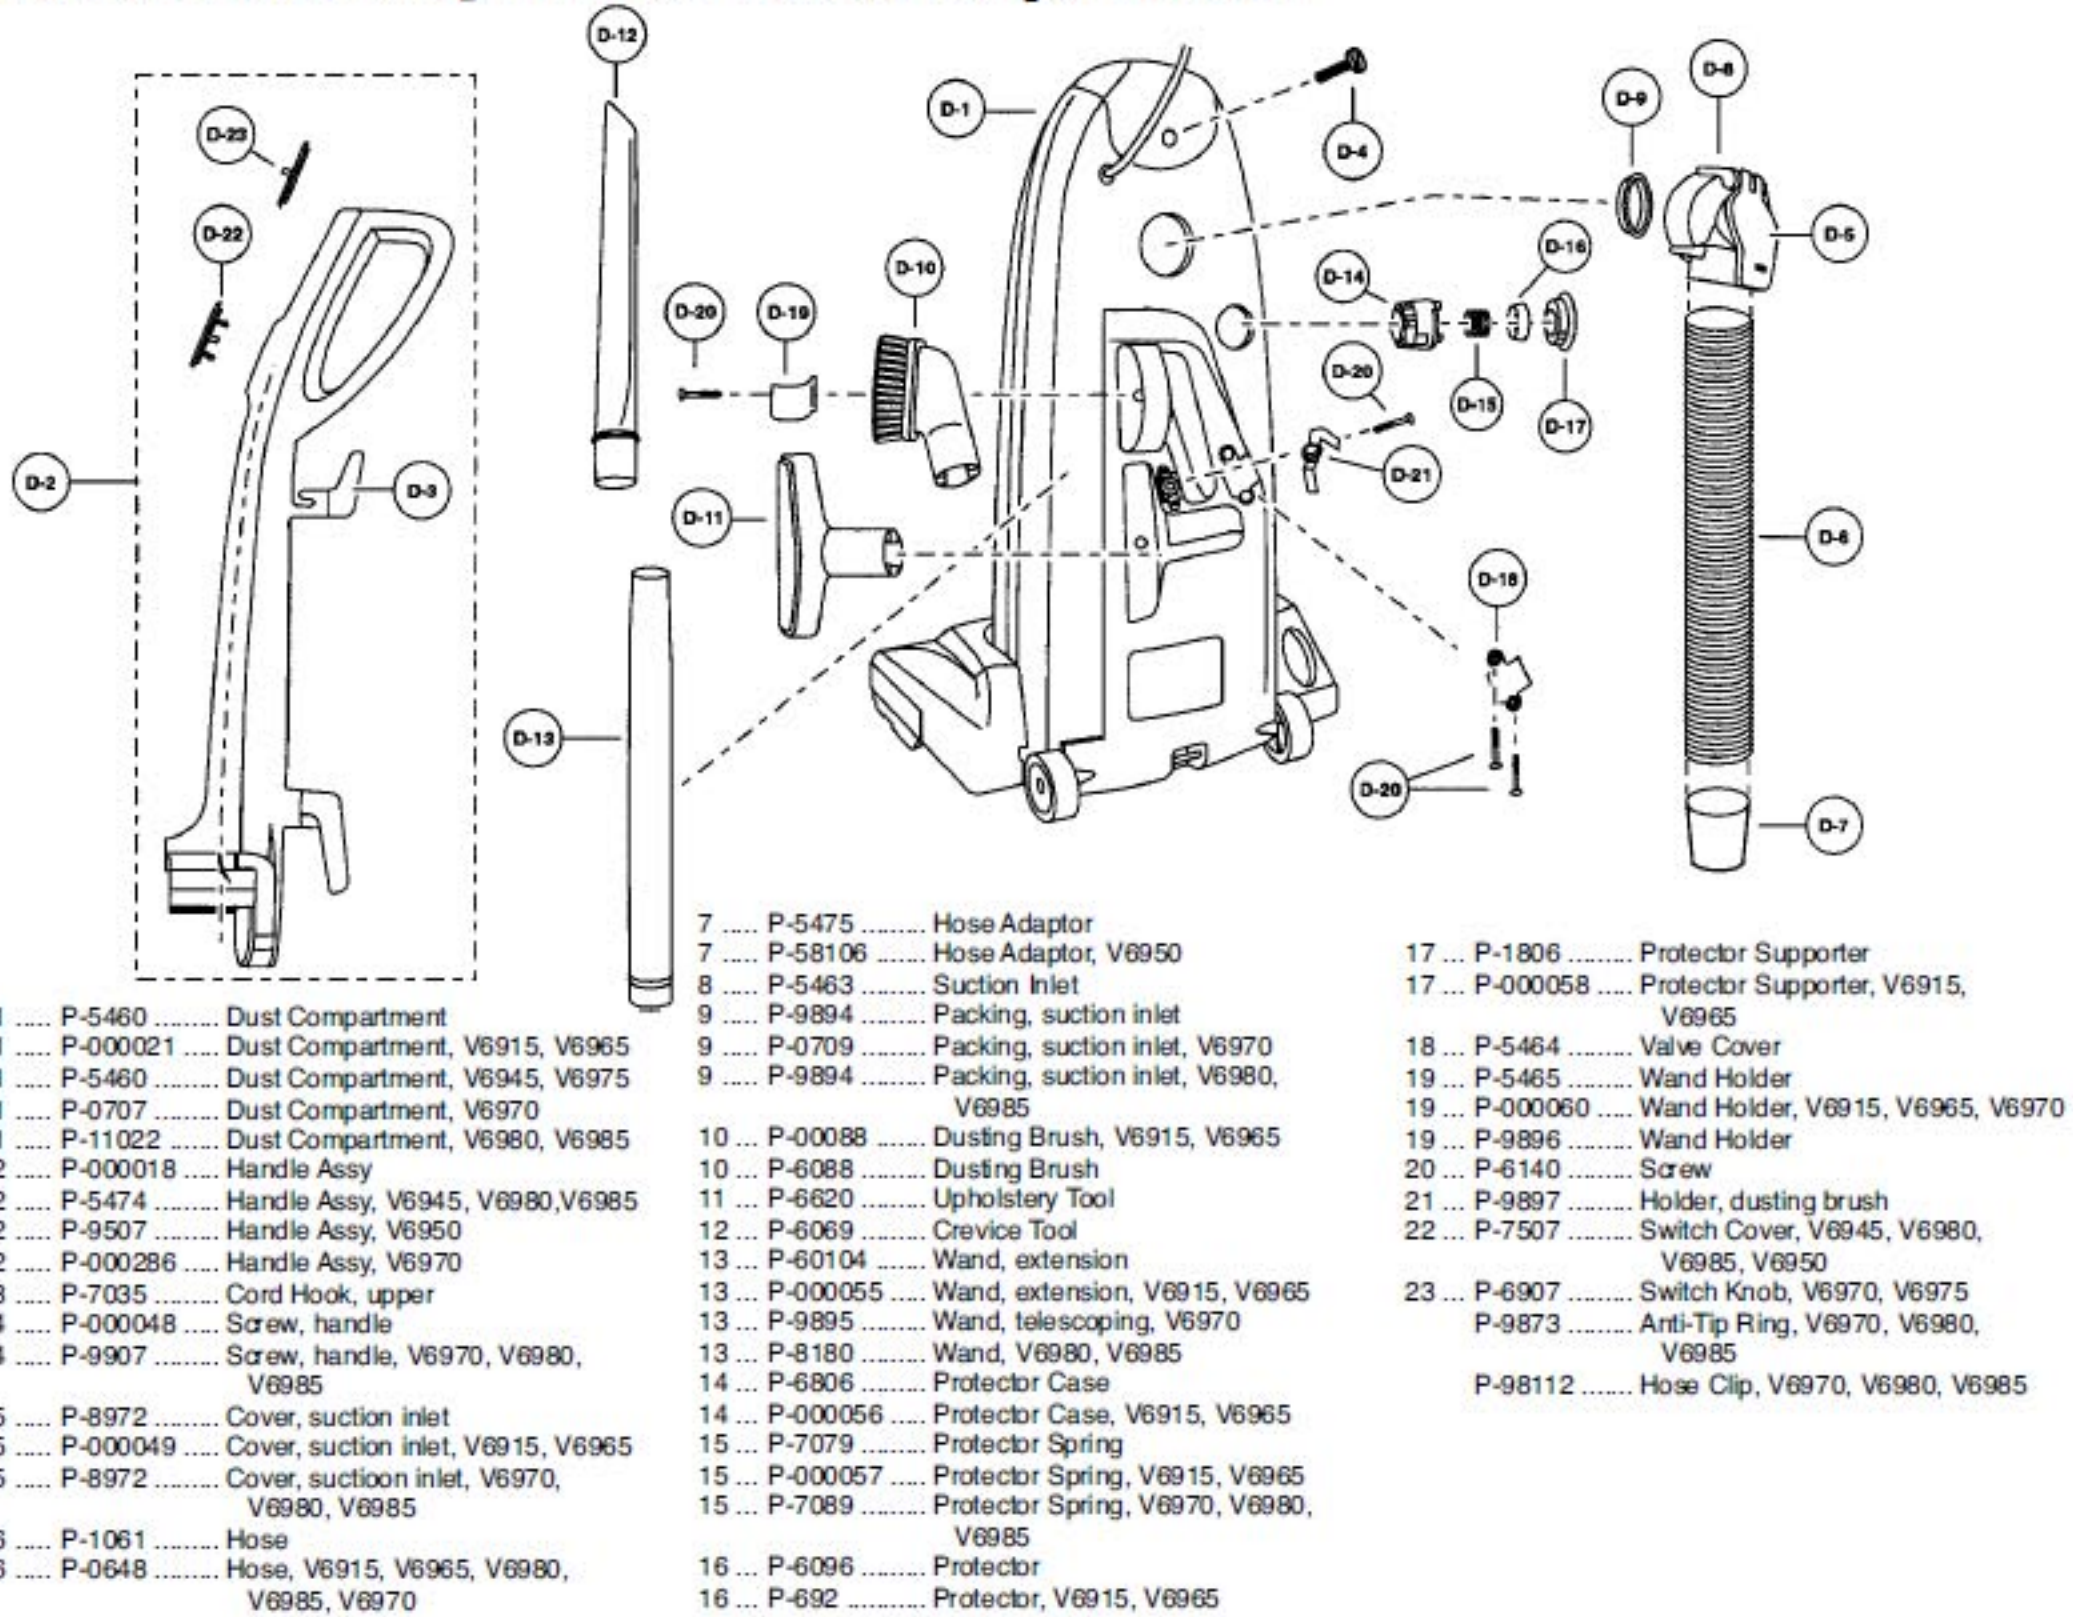

Models: MC-V6915, MC-V6945, MC-V6950, MC-V6965, MC-V6970, MC-V6975, MC-V6980, MC-V6985

Handle Assembly & Rear Dust Compartment