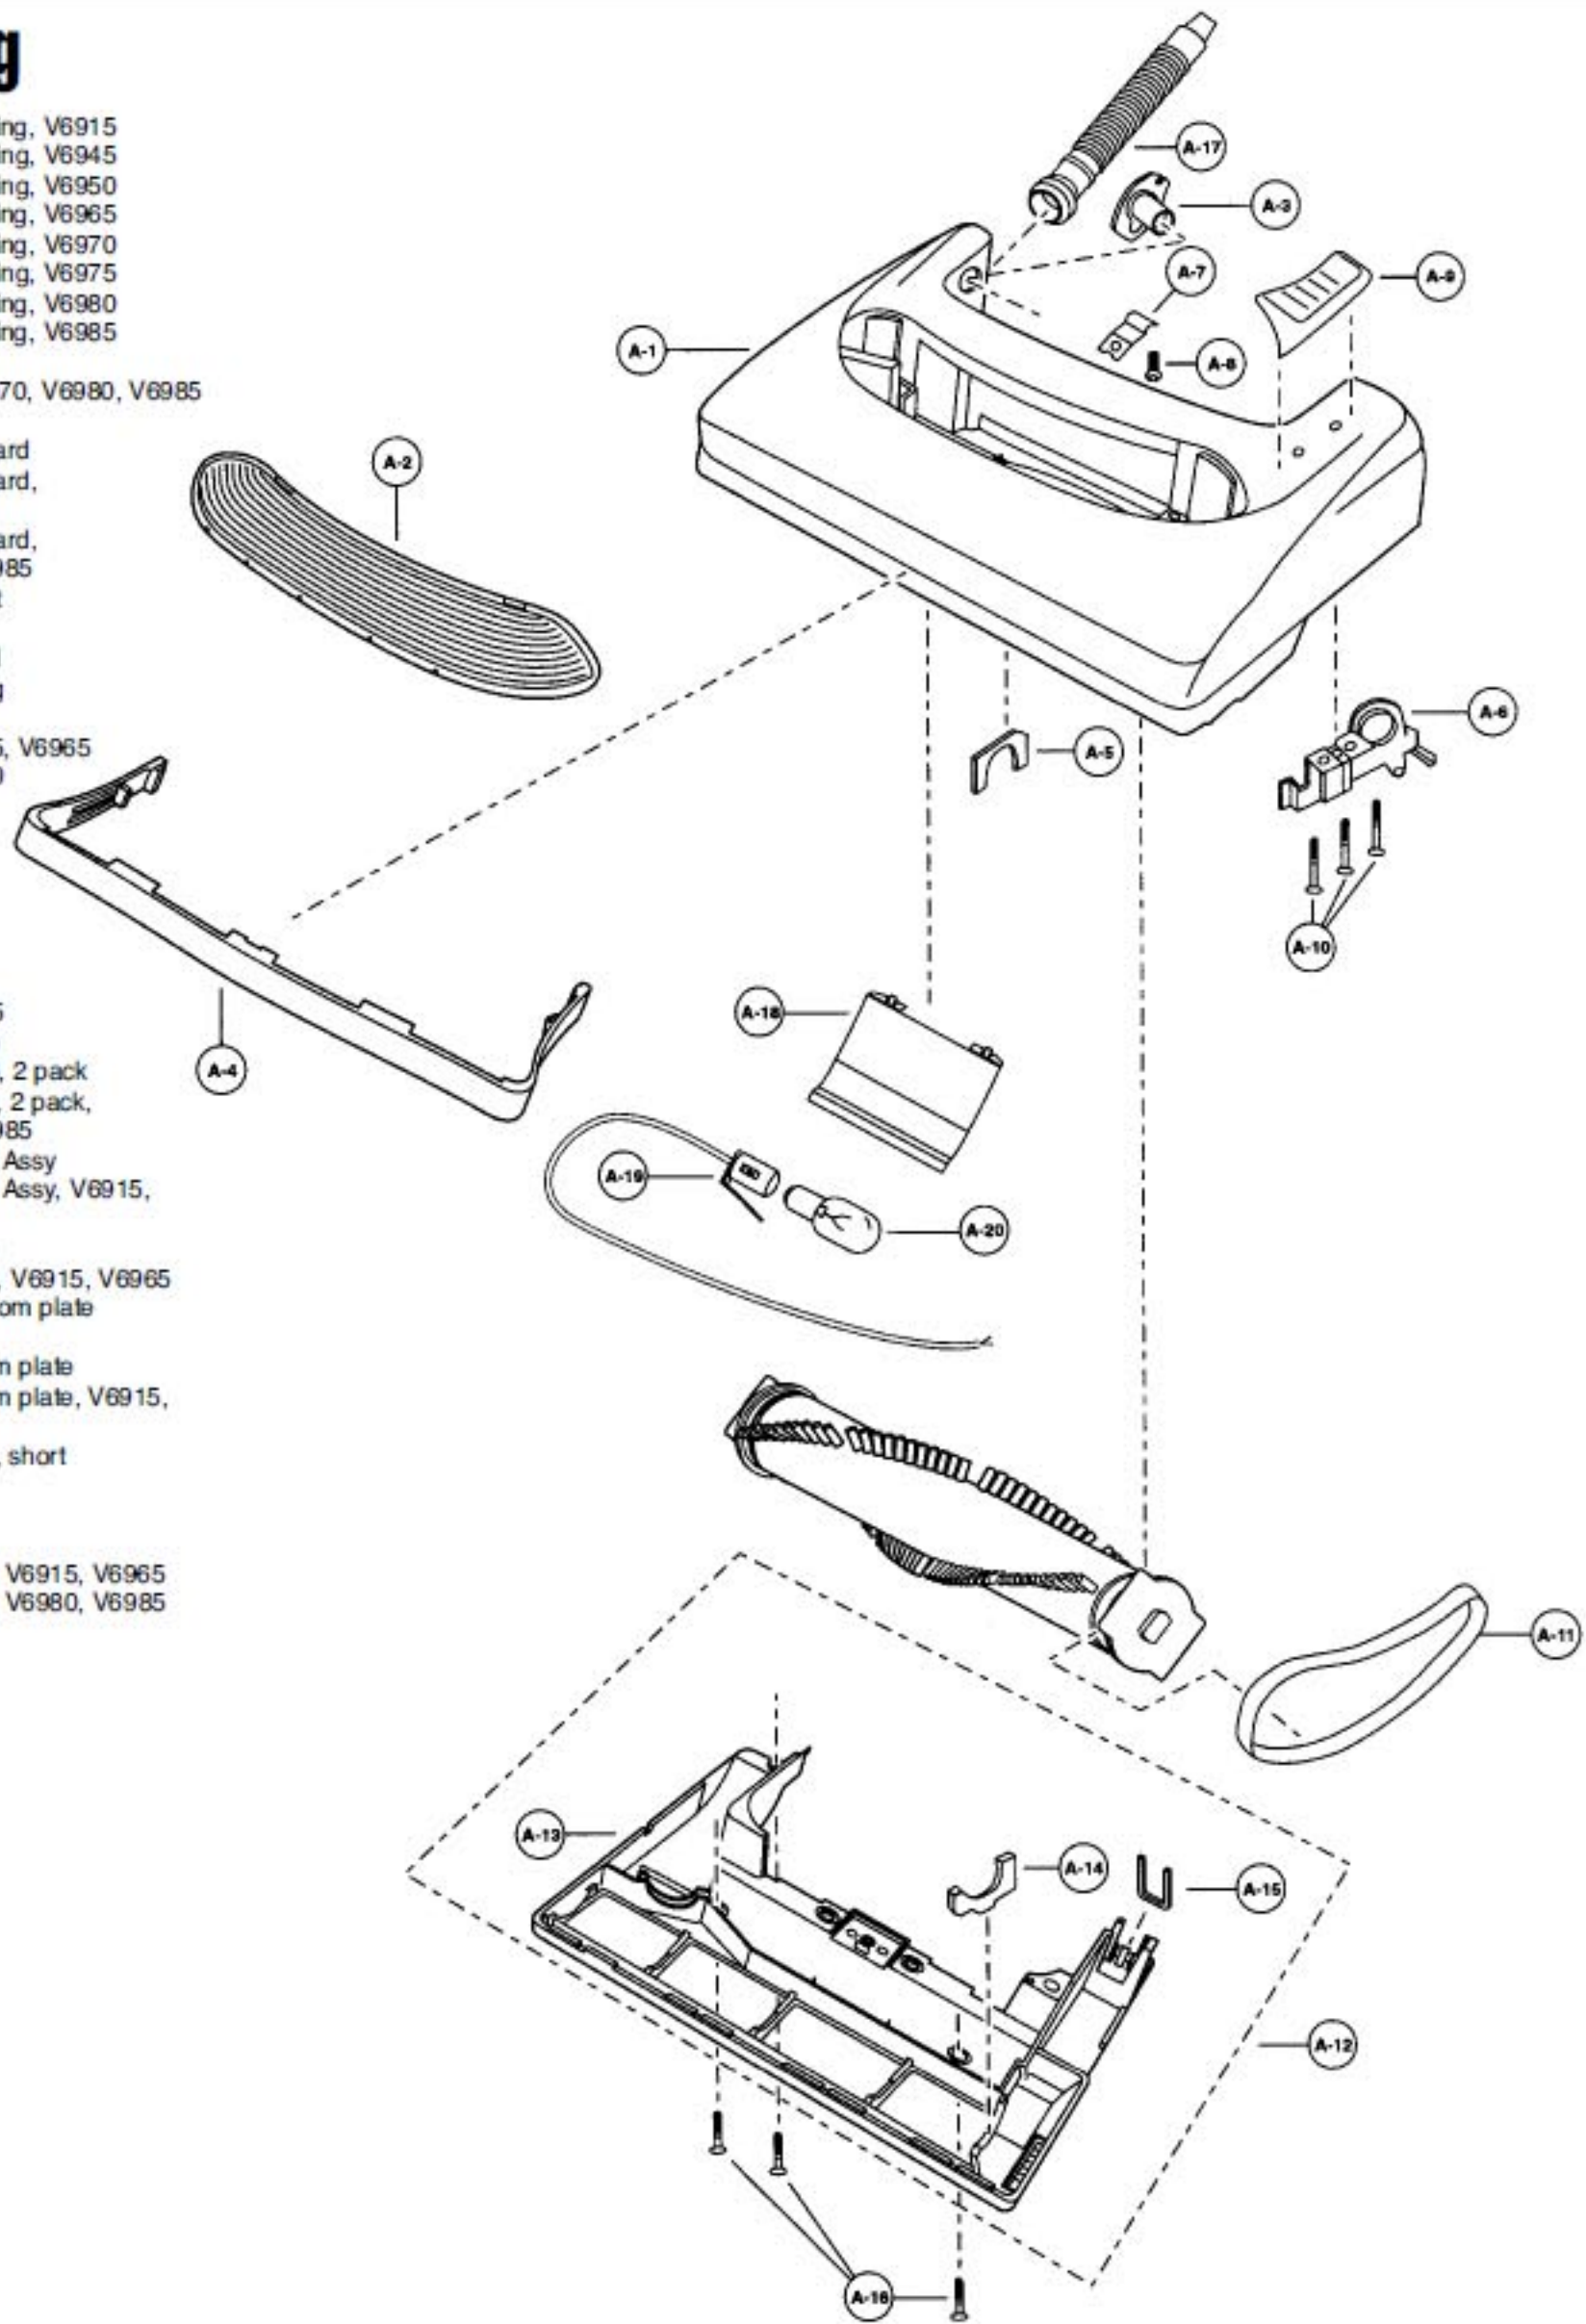

Models:

MC-V6915, MC-V6945, MC-V6950, MC-V6965, MC-V6970, MC-V6975, MC-V6980, MC-V6985

Nozzle Housing

- 1 P-00119 Nozzle Housing, V6915
- 1 P-5466 Nozzle Housing, V6945
- 1 P-5458 Nozzle Housing, V6950
- 1 P-00120 Nozzle Housing, V6965
- 1 P-10104 Nozzle Housing, V6970
- 1 P-5467 Nozzle Housing, V6975
- 1 P-11011 Nozzle Housing, V6980
- 1 P-11013 Nozzle Housing, V6985
- 2 P-10105 Window
- 2 P-10105 Window, V6970, V6980, V6985
- 3 P-2500 Shaft, plastic
- 4 P-10107 Furniture Guard
- 4 P-10107 Furniture Guard, V6970
- 4 P-11014 Furniture Guard, V6980, V6985
- 5 P-81 Packing, tight
- 6 P-000095 Frame
- 7 P-58 Spring, pedal
- 8 P-6140 Screw, spring
- 9 P-5459 Pedal
- 9 P-4720 Pedal, V6915, V6965
- 9 P-11015 Pedal, V6980

- 9 P-11016 Pedal, V6985
- 10 P-6140 Screw, frame
- 11 P-2287 Belt, type UB, 2 pack
- 11 P-V270B Belt, type U8, 2 pack, V6980, V6985
- 12 P-9197 Bottom Plate Assy
- 12 P-000107 Bottom Plate Assy, V6915, V6965
- 13 P-2707 Bottom Plate
- 13 P-000113 Bottom Plate, V6915, V6965
- 14 P-7500 Packing, bottom plate
- 15 P-43 Belt Cover
- 16 P-6800 Screw, bottom plate
- 16 P-000015 Screw, bottom plate, V6915, V6965
- 17 P-9682 Nozzle Hose, short
- 17 P-10108 Nozzle Pipe
- 18 P-10106 Reflector
- 19 P-0039 Socket, bulb
- 19 N/A Socket, bulb, V6915, V6965
- 19 P-9367 Socket, bulb, V6980, V6985
- 20 P-2810 Bulb