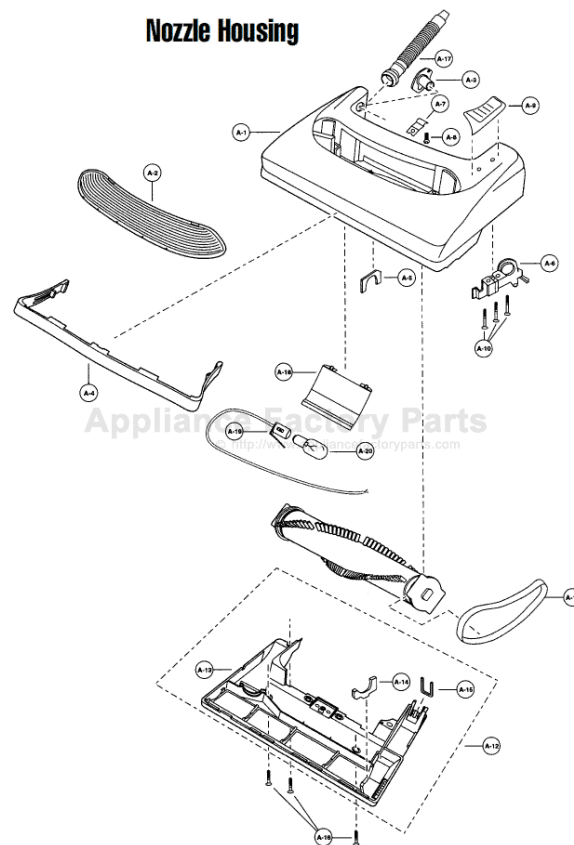

This Owner's Manual is provided and hosted by Appliance Factory Parts.

PANASONIC V6985 Owner's Manual

[Shop genuine replacement parts for PANASONIC V6985](#)

[Find Your PANASONIC Vacuum Cleaner Parts - Select From 605 Models](#)

- 9 P-11016 Pedal, V6985
- 10 P-6140 Screw, frame
- 11 P-2287 Belt, type UB, 2 pack
- 11 P-V270B Belt, type UB, 2 pack, V6980, V6985
- 12 P-9197 Bottom Plate Assy
- 12 P-000107 Bottom Plate Assy, V6915, V6965
- 13 P-2707 Bottom Plate
- 13 P-000113 Bottom Plate, V6915, V6965
- 14 P-7500 Packing, bottom plate
- 15 P-43 Belt Cover
- 16 P-6800 Screw, bottom plate
- 16 P-000015 Screw, bottom plate, V6915, V6965
- 17 P-9682 Nozzle Hose, short
- 17 P-10108 Nozzle Pipe
- 18 P-10106 Reflector
- 19 P-0039 Socket, bulb
- 19 N/A Socket, bulb, V6915, V6965
- 19 P-9367 Socket, bulb, V6980, V6985
- 20 P-2810 Bulb

Motor & Motor Case Assembly

Models:

MC-V6915, MC-V6945, MC-V6950, MC-V6965, MC-V6970, MC-V6975, MC-V

Handle Assembly & Rear Dust Compartment

- 1 P-5460 Dust Compartment
- 1 P-000021 Dust Compartment, V6915, V6965
- 1 P-5460 Dust Compartment, V6945, V6975
- 1 P-0707 Dust Compartment, V6970
- 1 P-11022 Dust Compartment, V6980, V6985
- 2 P-000018 Handle Assy
- 2 P-5474 Handle Assy, V6945, V6980, V6985
- 2 P-9507 Handle Assy, V6950
- 2 P-000286 Handle Assy, V6970
- 3 P-7035 Cord Hook, upper
- 4 P-000048 Screw, handle
- 4 P-9907 Screw, handle, V6970, V6980, V6985
- 5 P-8972 Cover, suction inlet
- 5 P-000049 Cover, suction inlet, V6915, V6965
- 5 P-8972 Cover, suction inlet, V6970, V6980, V6985
- 6 P-1061 Hose
- 6 P-0648 Hose, V6915, V6965, V6980, V6985, V6970