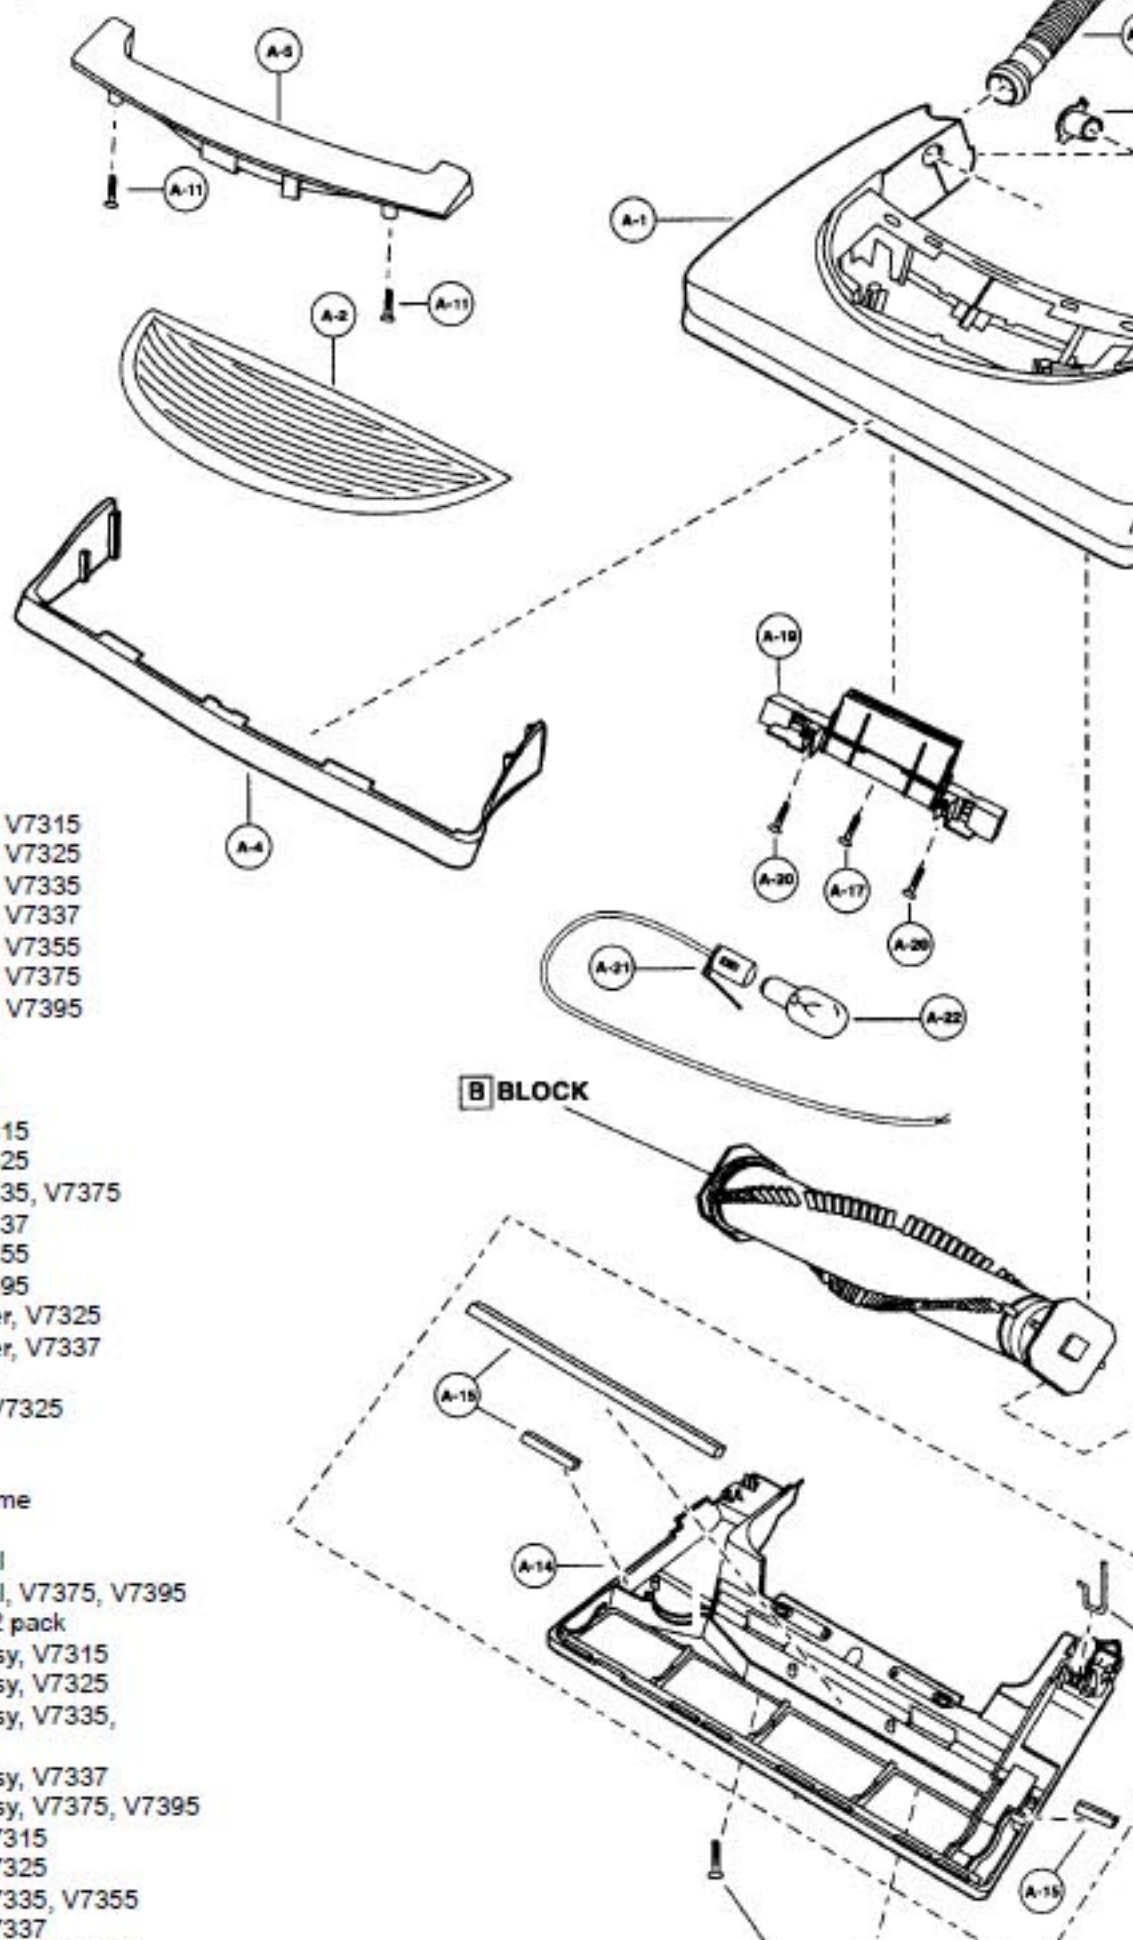

PANASONIC

Models: MC-V7315, MC-V7325, MC-V7335, MC-V7355, MC-V7337, MC-V7375

Nozzle Housing

- 1..... P-5966..... Nozzle Housing, V7315
- 1..... P-8170..... Nozzle Housing, V7325
- 1..... P-9916..... Nozzle Housing, V7335
- 1..... P-9898..... Nozzle Housing, V7337
- 1..... P-9917..... Nozzle Housing, V7355
- 1..... P-11025..... Nozzle Housing, V7375
- 1..... P-11026..... Nozzle Housing, V7395
- 2..... P-9854..... Window
- 3..... P-2500..... Shaft, plastic
- 4..... P-9855..... Furniture Guard
- 5..... P-9856..... Light Cover, V7315
- 5..... P-8171..... Light Cover, V7325
- 5..... P-9918..... Light Cover, V7335, V7375
- 5..... P-98100..... Light Cover, V7337
- 5..... P-9879..... Light Cover, V7355
- 5..... P-11035..... Light Cover, V7395
- 6..... P-8172..... Screw, light cover, V7325
- 6..... P-42092..... Screw, light cover, V7337
- 7..... P-9878..... Frame
- 7..... P-000095..... Frame, V7315, V7325
- 8..... P-9857..... Spring, pedal
- 9..... P-513..... Shaft, pedal
- 10..... P-4106..... Screw, pedal/frame
- 11..... P-4720..... Pedal, black
- 12..... P-9880..... Cover, foot pedal
- 12..... P-10207..... Cover, foot pedal, V7375, V7395
- 13..... P-V270B..... Belt, type UB8, 2 pack
- 14..... P-9858..... Bottom Plate Assy, V7315
- 14..... P-8947..... Bottom Plate Assy, V7325
- 14..... P-9881..... Bottom Plate Assy, V7335, V7355
- 14..... P-98101..... Bottom Plate Assy, V7337
- 14..... P-9764..... Bottom Plate Assy, V7375, V7395
- 15..... P-2859..... Bottom Plate, V7315
- 15..... P-5893..... Bottom Plate, V7325
- 15..... P-5964..... Bottom Plate, V7335, V7355
- 15..... P-98102..... Bottom Plate, V7337