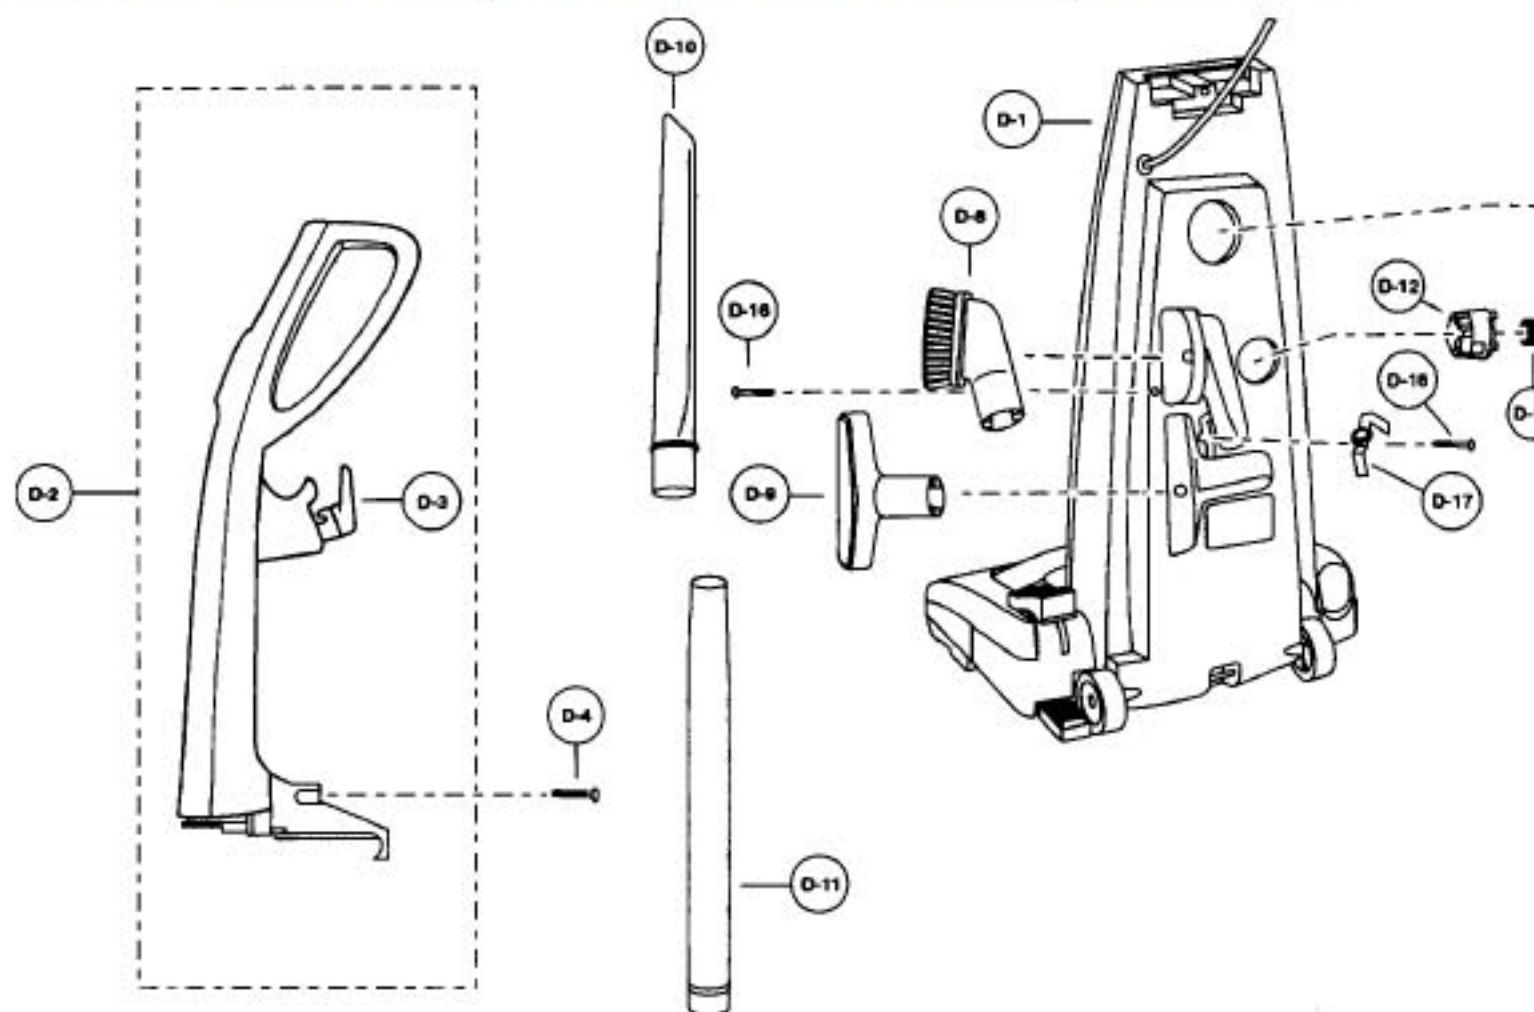

PANASONIC

Models: MC-V7315, MC-V7325, MC-V7335, MC-V7355, MC-V7337, MC-V73

Handle Assembly & Rear Dust Compartment

- | | | | | |
|----------------------|--------------------------------|-----------------------|---|---------------|
| 1..... P-9865 | Dust Compartment, V7315 | 4..... P-000048 | Screw, handle, V7315 | 13.... P-6806 |
| 1..... N/A..... | Dust Compartment, V7325 | 5..... P-8972 | Cover, suction inlet | 14.... P-7089 |
| 1..... P-9924 | Dust Compartment, V7335, V7355 | 6..... P-0648 | Hose | 15.... P-6096 |
| 1..... N/A..... | Dust Compartment, V7337 | 6..... P-8179 | Hose, V7325 | 16.... P-1806 |
| 1..... P-11027 | Dust Compartment, V7375, V7395 | 6..... P-0648 | Hose, V7375, V7395 | 17.... P-9896 |
| 2..... P-9872 | Handle Assy, V7315 | 7..... P-9908 | Switch Knob | 17.... P-7070 |
| 2..... P-8178 | Handle Assy, V7325 | 7..... P-9938 | Switch Knob, V7355, V7395 | 18.... P-6140 |
| 2..... P-9936 | Handle Assy, V7335 | 8..... P-9894 | Packing, suction inlet | 19.... P-9897 |
| 2..... P-98111..... | Handle Assy, V7337 | 9..... P-6088 | Dusting Brush | 20.... P-9873 |
| 2..... P-9937 | Handle Assy, V7355 | 10.... P-6620 | Upholstery Tool | 20.... P-0000 |
| 2..... P-9768 | Handle Assy, V7375 | 11.... P-6069 | Crevice Tool | P-9811 |
| 2..... P-11032 | Handle Assy, V7395 | 12.... P-9895 | Telescoping Wand, V7337 | 21.... P-6010 |
| 3..... P-7035 | Cord Hook, upper | 12.... P-8180 | Extension Wand, w/ tabs,
V7325, V7375, V7395 | |
| 4..... P-9907 | Screw, handle | | | |