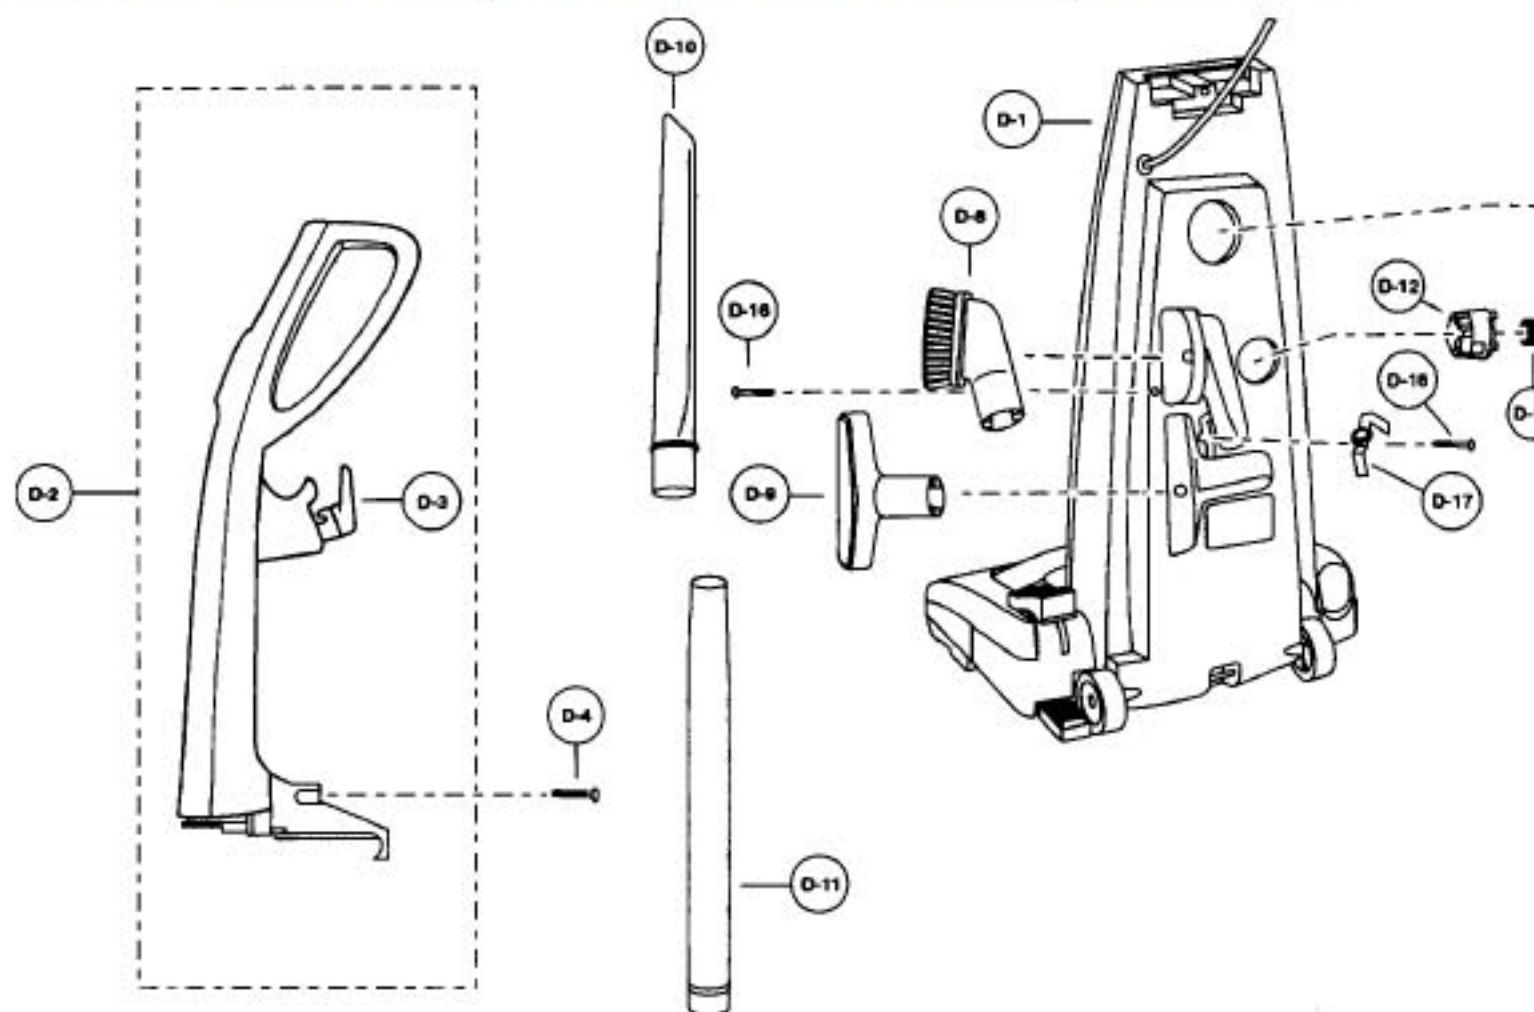

PANASONIC

Models: MC-V7315, MC-V7325, MC-V7335, MC-V7355, MC-V7337, MC-V73

Handle Assembly & Rear Dust Compartment