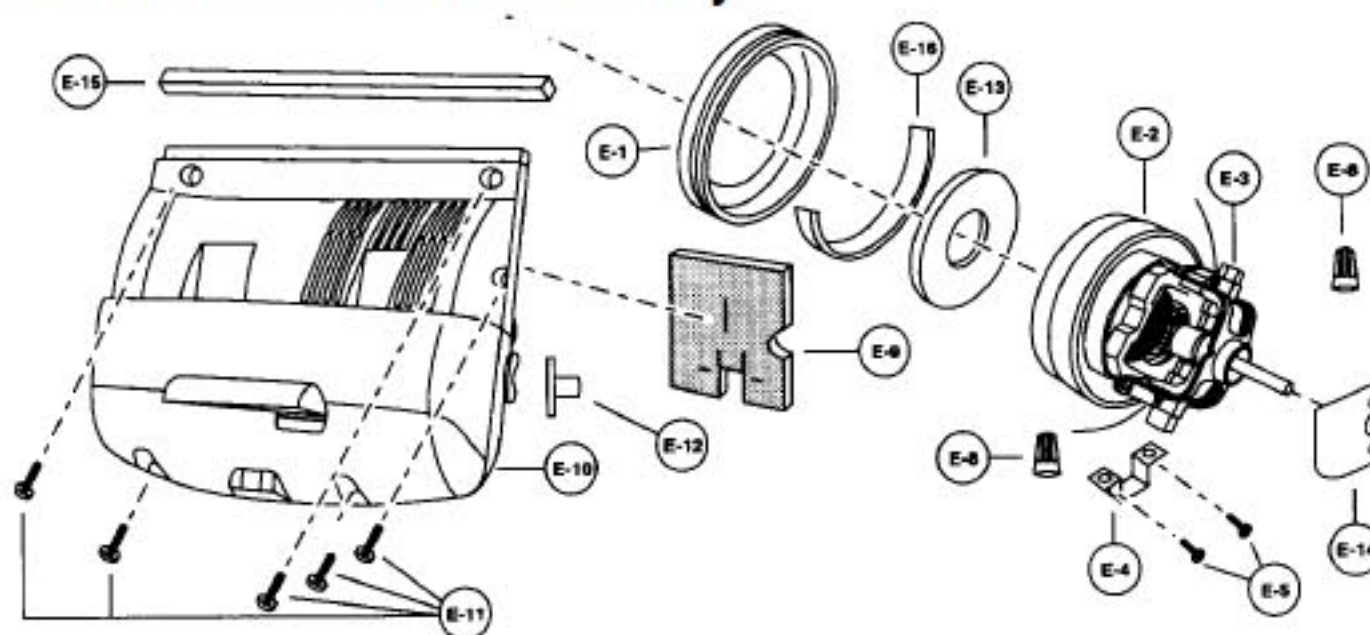

Motor & Motor Case Assembly

1.....P-0293.....Motor Support Rubber, front	6.....P-8183.....Motor Support Rubber, rear, V7325	13....P-98
2.....P-2908.....Motor Assy, V7315	7.....P-9931.....Noise Suppressor	14....P-04
2.....P-8181.....Motor Assy, V7325	8.....P-000023.....Noise Suppressor	15....P-41
2.....P-00005.....Motor Assy, V7325, V7355		16....P-00