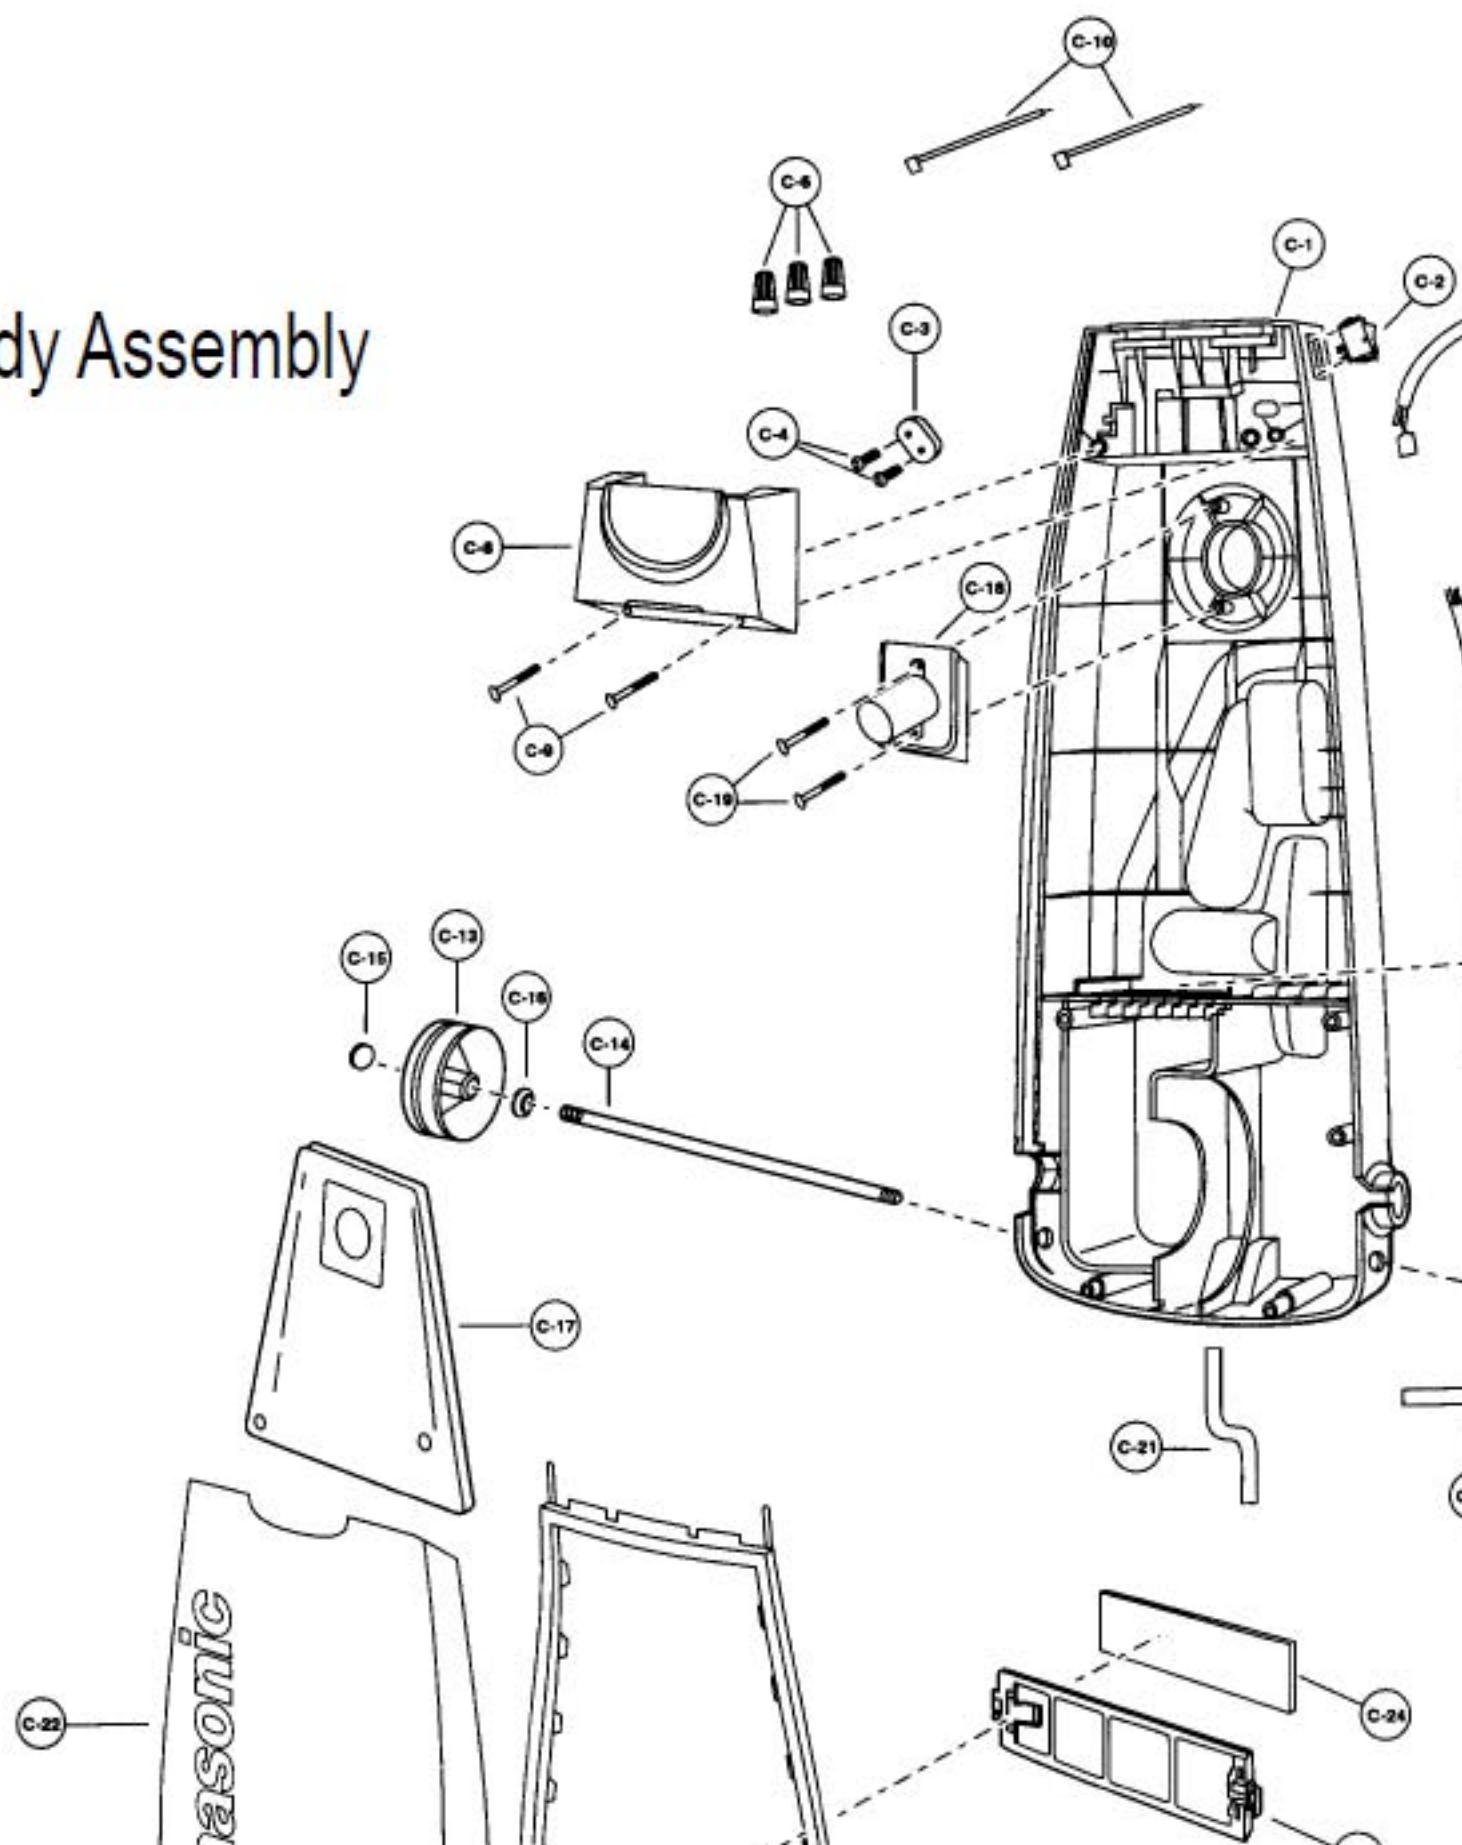

PANASONIC

Models: MC-V7315, MC-V7325, MC-V7335, MC-V7355, MC-V7337, MC-V73

Body Assembly