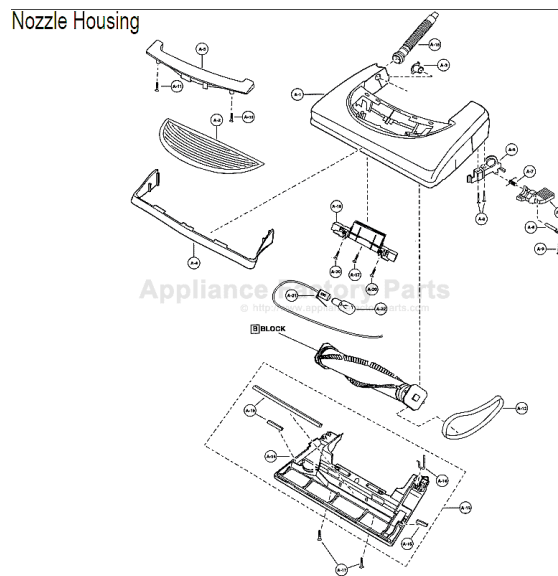

[Find Your PANASONIC Vacuum Cleaner Parts - Select From 605 Models](#)

----- Manual continues below -----