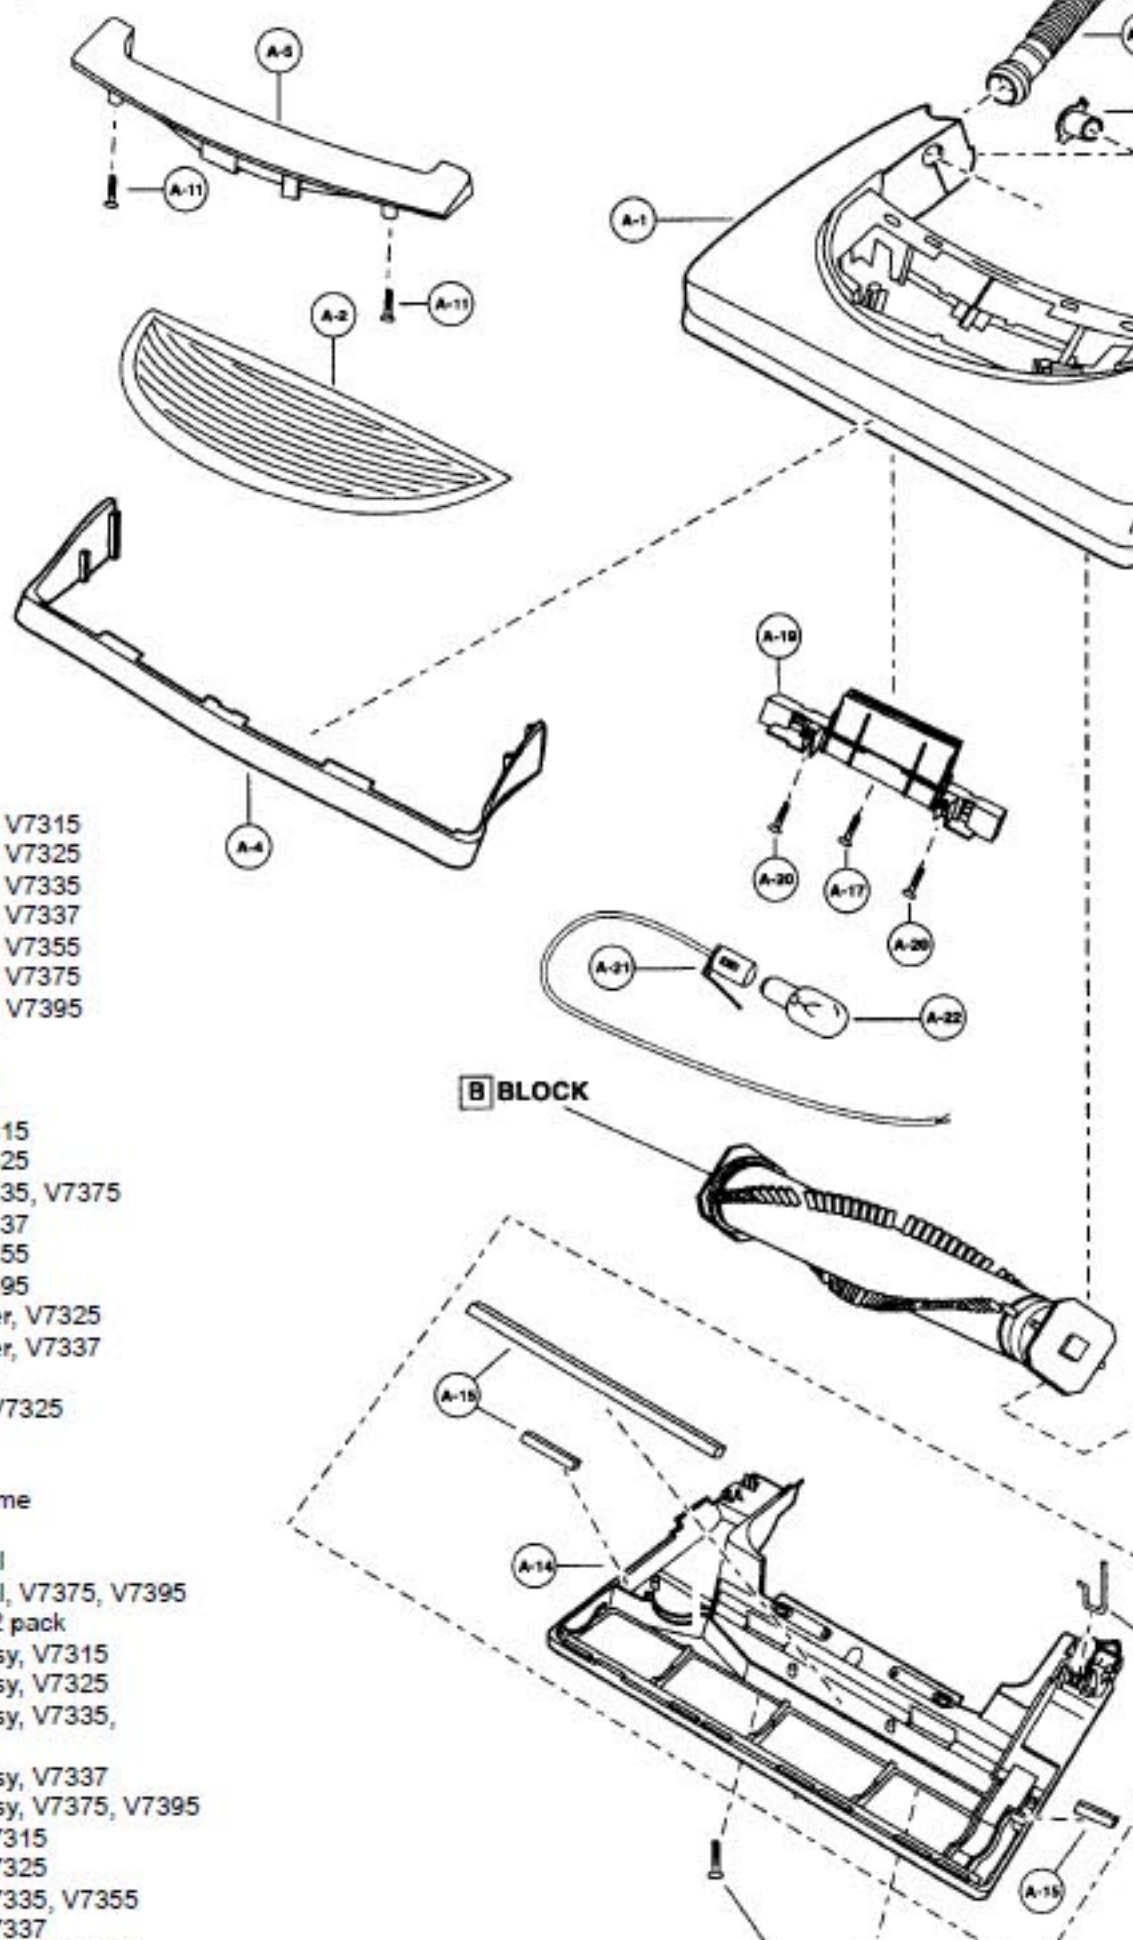

----- Manual continues below -----

PANASONIC

Models: MC-V7315, MC-V7325, MC-V7335, MC-V7355, MC-V7337, MC-V7375

Nozzle Housing

- | | | |
|---------|---------------|---------------------------------|
| 1..... | P-5966..... | Nozzle Housing, V7315 |
| 1..... | P-8170..... | Nozzle Housing, V7325 |
| 1..... | P-9916..... | Nozzle Housing, V7335 |
| 1..... | P-9898..... | Nozzle Housing, V7337 |
| 1..... | P-9917..... | Nozzle Housing, V7355 |
| 1..... | P-11025..... | Nozzle Housing, V7375 |
| 1..... | P-11026..... | Nozzle Housing, V7395 |
| 2..... | P-9854..... | Window |
| 3..... | P-2500..... | Shaft, plastic |
| 4..... | P-9855..... | Furniture Guard |
| 5..... | P-9856..... | Light Cover, V7315 |
| 5..... | P-8171..... | Light Cover, V7325 |
| 5..... | P-9918..... | Light Cover, V7335, V7375 |
| 5..... | P-98100..... | Light Cover, V7337 |
| 5..... | P-9879..... | Light Cover, V7355 |
| 5..... | P-11035..... | Light Cover, V7395 |
| 6..... | P-8172..... | Screw, light cover, V7325 |
| 6..... | P-42092..... | Screw, light cover, V7337 |
| 7..... | P-9878..... | Frame |
| 7..... | P-000095..... | Frame, V7315, V7325 |
| 8..... | P-9857..... | Spring, pedal |
| 9..... | P-513..... | Shaft, pedal |
| 10..... | P-4106..... | Screw, pedal/frame |
| 11..... | P-4720..... | Pedal, black |
| 12..... | P-9880..... | Cover, foot pedal |
| 12..... | P-10207..... | Cover, foot pedal, V7375, V7395 |
| 13..... | P-V270B..... | Belt, type UB8, 2 pack |
| 14..... | P-9858..... | Bottom Plate Assy, V7315 |
| 14..... | P-8947..... | Bottom Plate Assy, V7325 |
| 14..... | P-9881..... | Bottom Plate Assy, V7335, V7355 |
| 14..... | P-98101..... | Bottom Plate Assy, V7337 |
| 14..... | P-9764..... | Bottom Plate Assy, V7375, V7395 |
| 15..... | P-2859..... | Bottom Plate, V7315 |
| 15..... | P-5893..... | Bottom Plate, V7325 |
| 15..... | P-5964..... | Bottom Plate, V7335, V7355 |
| 15..... | P-98102..... | Bottom Plate, V7337 |